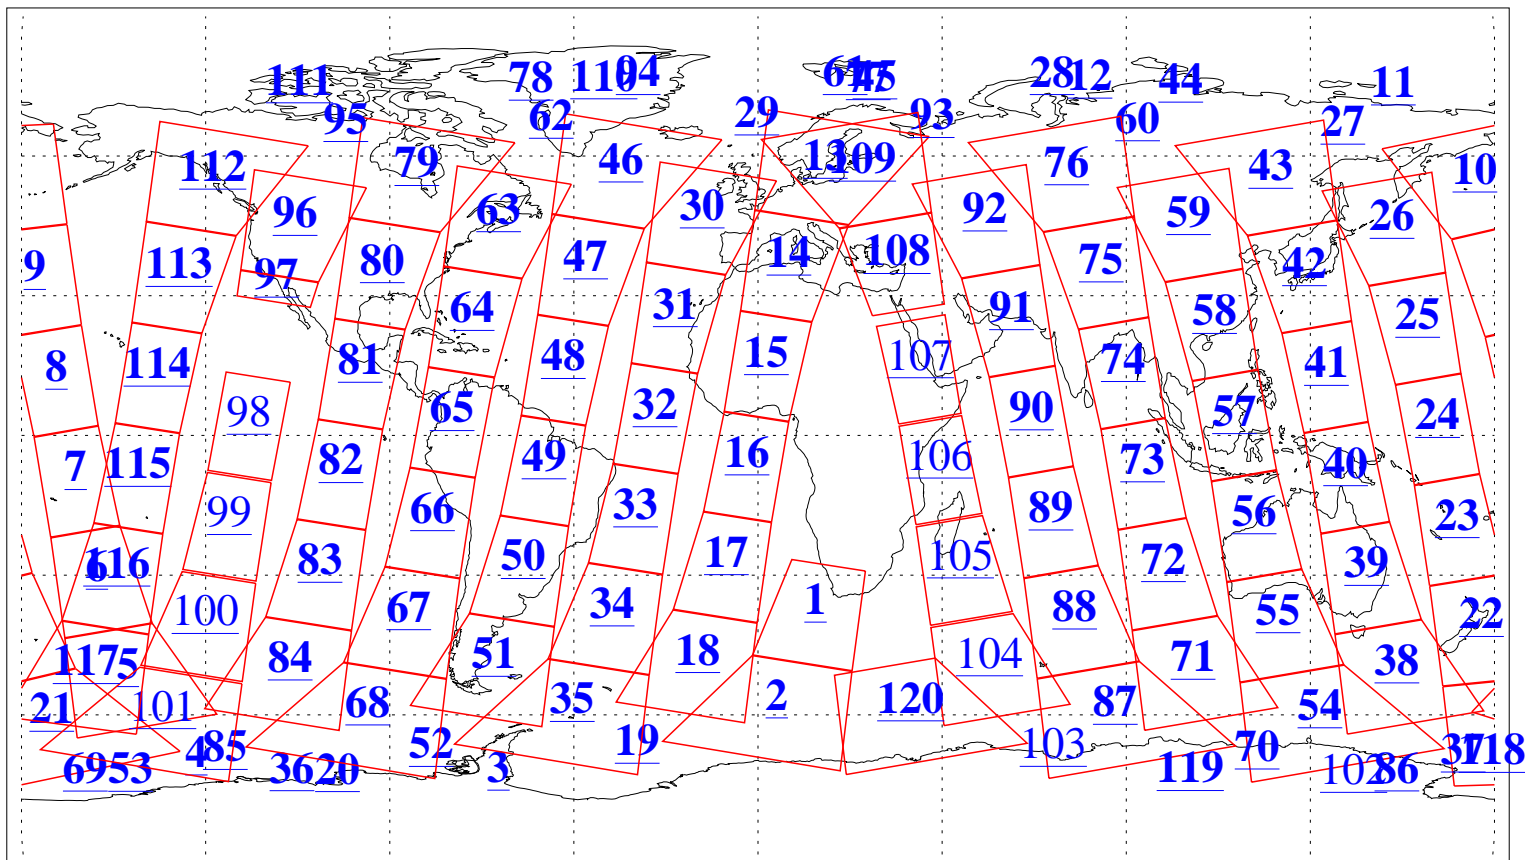

L1B Availability
AMSU Granules: 240
HSB Granules: 0
AIRS Granules: 230

18 Oct 2005
DoY 291
Aqua Day 1263
Granules: 1 to 120

Granules: 121 to 240

Legend: AMSU Available, HSB Available, AIRS Available

L1B Availability
AMSU Granules: 240
HSB Granules: 0
AIRS Granules: 230

18 Oct 2005
DoY 291
Aqua Day 1263
Ascending Granules

Descending Granules

Legend: AMSU Available, HSB Available, AIRS Available

L1B Availability
 AMSU Granules: 240
 HSB Granules: 0
 AIRS Granules: 230

18 Oct 2005
 DoY 291
 Aqua Day 1263

Northern Hemisphere Granules

Southern Hemisphere Granules

Legend: AMSU Available, HSB Available, AIRS Available