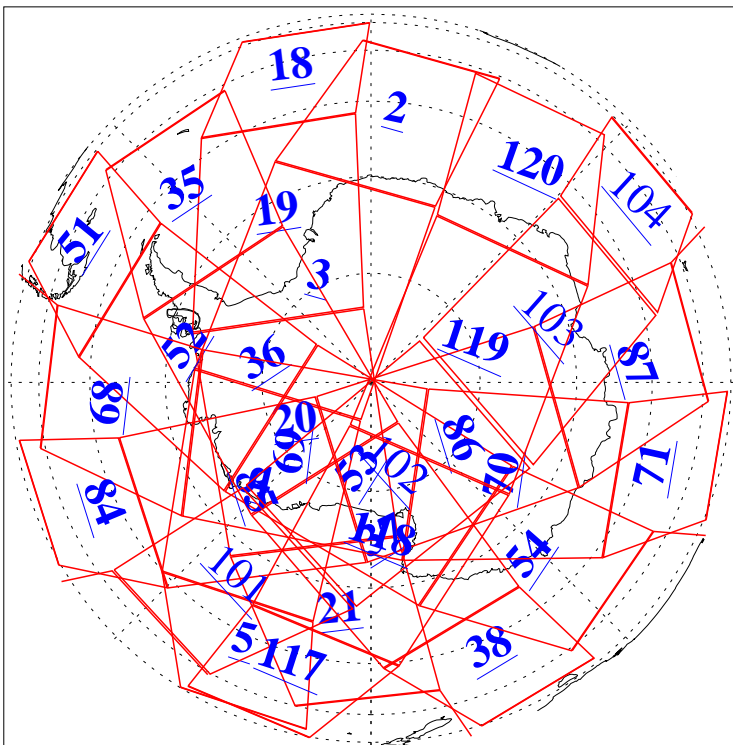

L1B Availability
AMSU Granules: 240
HSB Granules: 0
AIRS Granules: 230

18 Oct 2005
DoY 291
Aqua Day 1263
Granules: 1 to 120

Granules: 121 to 240

Legend: AMSU Available, HSB Available, AIRS Available

L1B Availability
AMSU Granules: 240
HSB Granules: 0
AIRS Granules: 230

18 Oct 2005
DoY 291
Aqua Day 1263
Ascending Granules

Descending Granules

Legend: AMSU Available, HSB Available, AIRS Available

L1B Availability
 AMSU Granules: 240
 HSB Granules: 0
 AIRS Granules: 230

18 Oct 2005
 DoY 291
 Aqua Day 1263

Northern Hemisphere Granules

Southern Hemisphere Granules

Legend: AMSU Available, HSB Available, AIRS Available