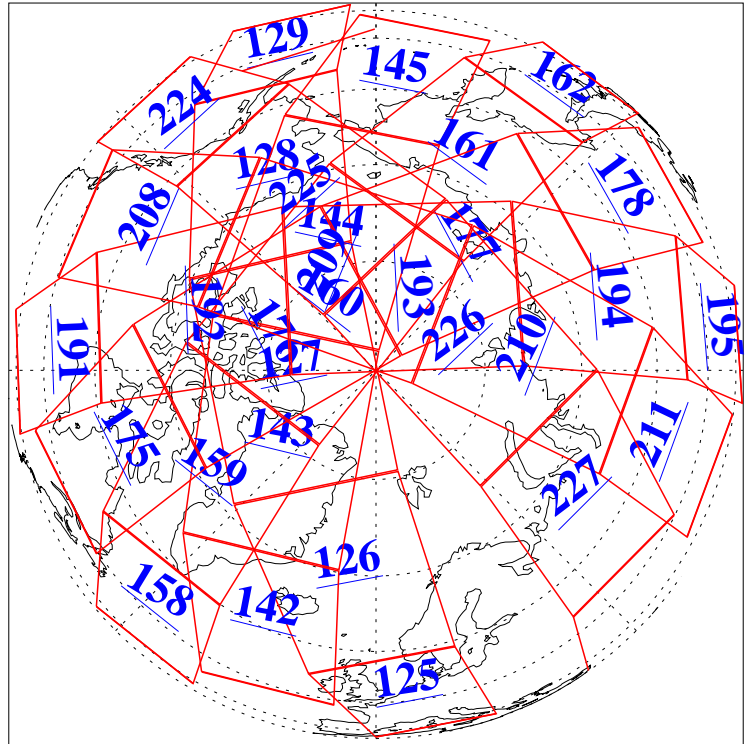

L1B Availability
AMSU Granules: 240
HSB Granules: 0
AIRS Granules: 230

18 Oct 2005
DoY 291
Aqua Day 1263
Granules: 1 to 120

Granules: 121 to 240

Legend: AMSU Available, HSB Available, AIRS Available

L1B Availability
AMSU Granules: 240
HSB Granules: 0
AIRS Granules: 230

18 Oct 2005
DoY 291
Aqua Day 1263
Ascending Granules

Descending Granules

Legend: AMSU Available, HSB Available, AIRS Available

L1B Availability
 AMSU Granules: 240
 HSB Granules: 0
 AIRS Granules: 230

18 Oct 2005
 DoY 291
 Aqua Day 1263

Northern Hemisphere Granules

Southern Hemisphere Granules

Legend: AMSU Available, HSB Available, AIRS Available