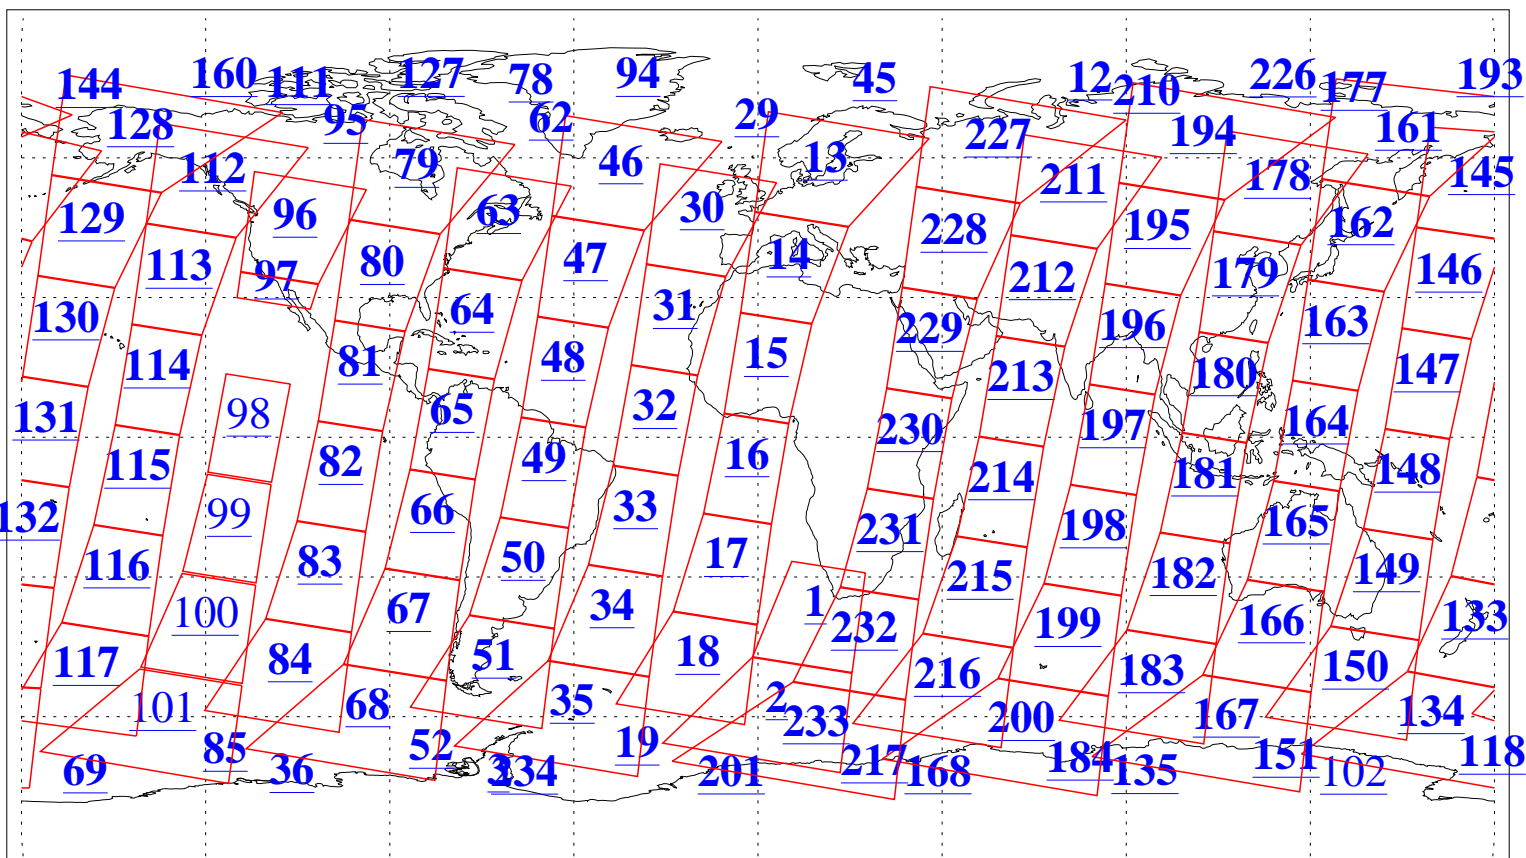

L1B Availability
AMSU Granules: 240
HSB Granules: 0
AIRS Granules: 230

18 Oct 2005
DoY 291
Aqua Day 1263
Granules: 1 to 120

Granules: 121 to 240

Legend: AMSU Available, HSB Available, AIRS Available

L1B Availability
AMSU Granules: 240
HSB Granules: 0
AIRS Granules: 230

18 Oct 2005
DoY 291
Aqua Day 1263
Ascending Granules

Descending Granules

Legend: AMSU Available, HSB Available, AIRS Available

L1B Availability
 AMSU Granules: 240
 HSB Granules: 0
 AIRS Granules: 230

18 Oct 2005
 DoY 291
 Aqua Day 1263

Northern Hemisphere Granules

Southern Hemisphere Granules

Legend: AMSU Available, HSB Available, AIRS Available