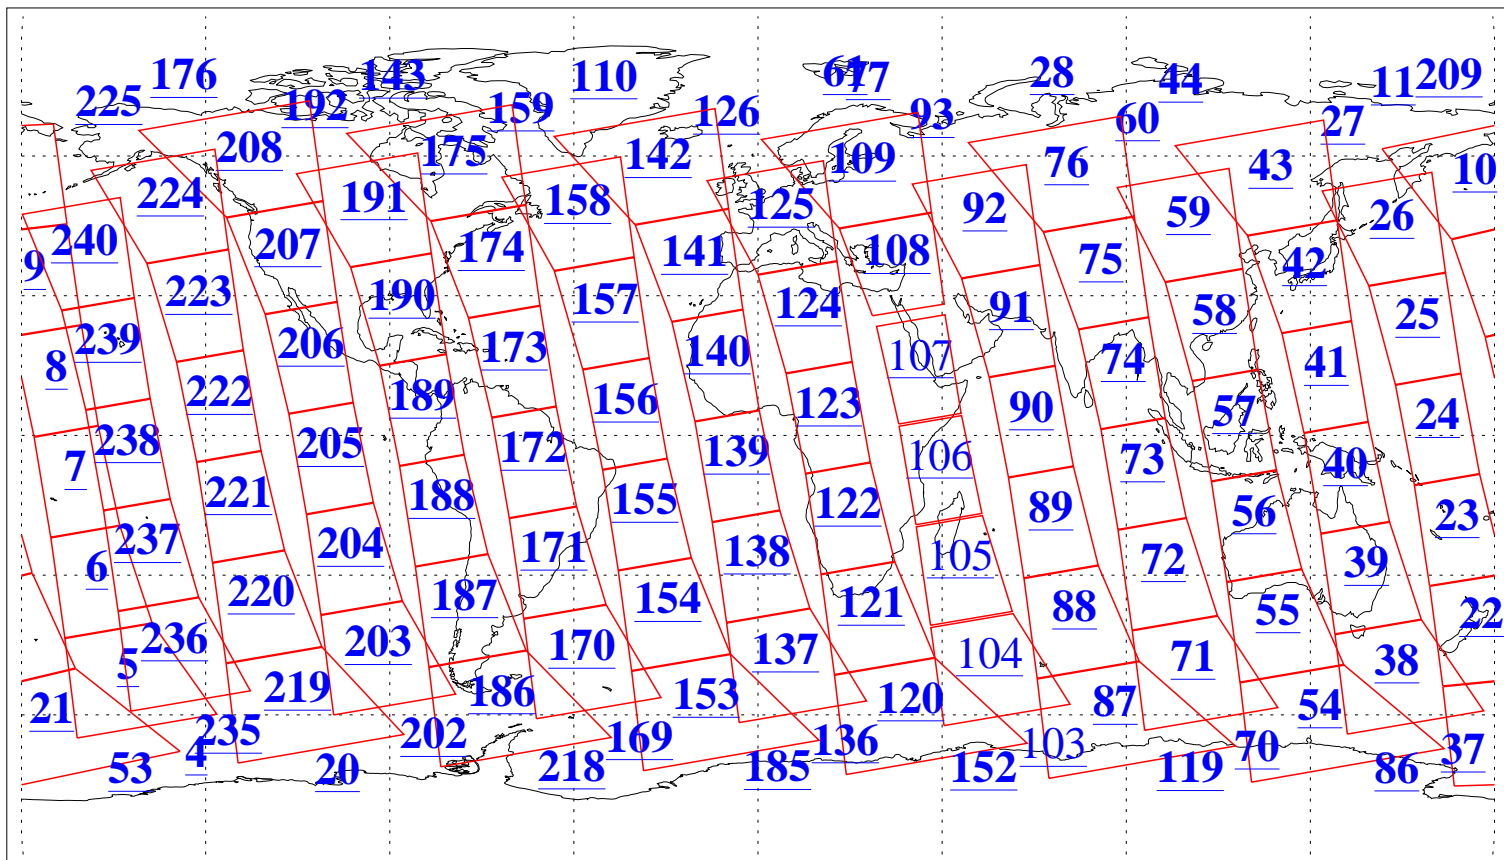

L1B Availability
AMSU Granules: 240
HSB Granules: 0
AIRS Granules: 230

18 Oct 2005
DoY 291
Aqua Day 1263
Granules: 1 to 120

Granules: 121 to 240

Legend: AMSU Available, HSB Available, AIRS Available

L1B Availability
AMSU Granules: 240
HSB Granules: 0
AIRS Granules: 230

18 Oct 2005
DoY 291
Aqua Day 1263
Ascending Granules

Descending Granules

Legend: AMSU Available, HSB Available, AIRS Available

L1B Availability
 AMSU Granules: 240
 HSB Granules: 0
 AIRS Granules: 230

18 Oct 2005
 DoY 291
 Aqua Day 1263

Northern Hemisphere Granules

Southern Hemisphere Granules

Legend: AMSU Available, HSB Available, AIRS Available