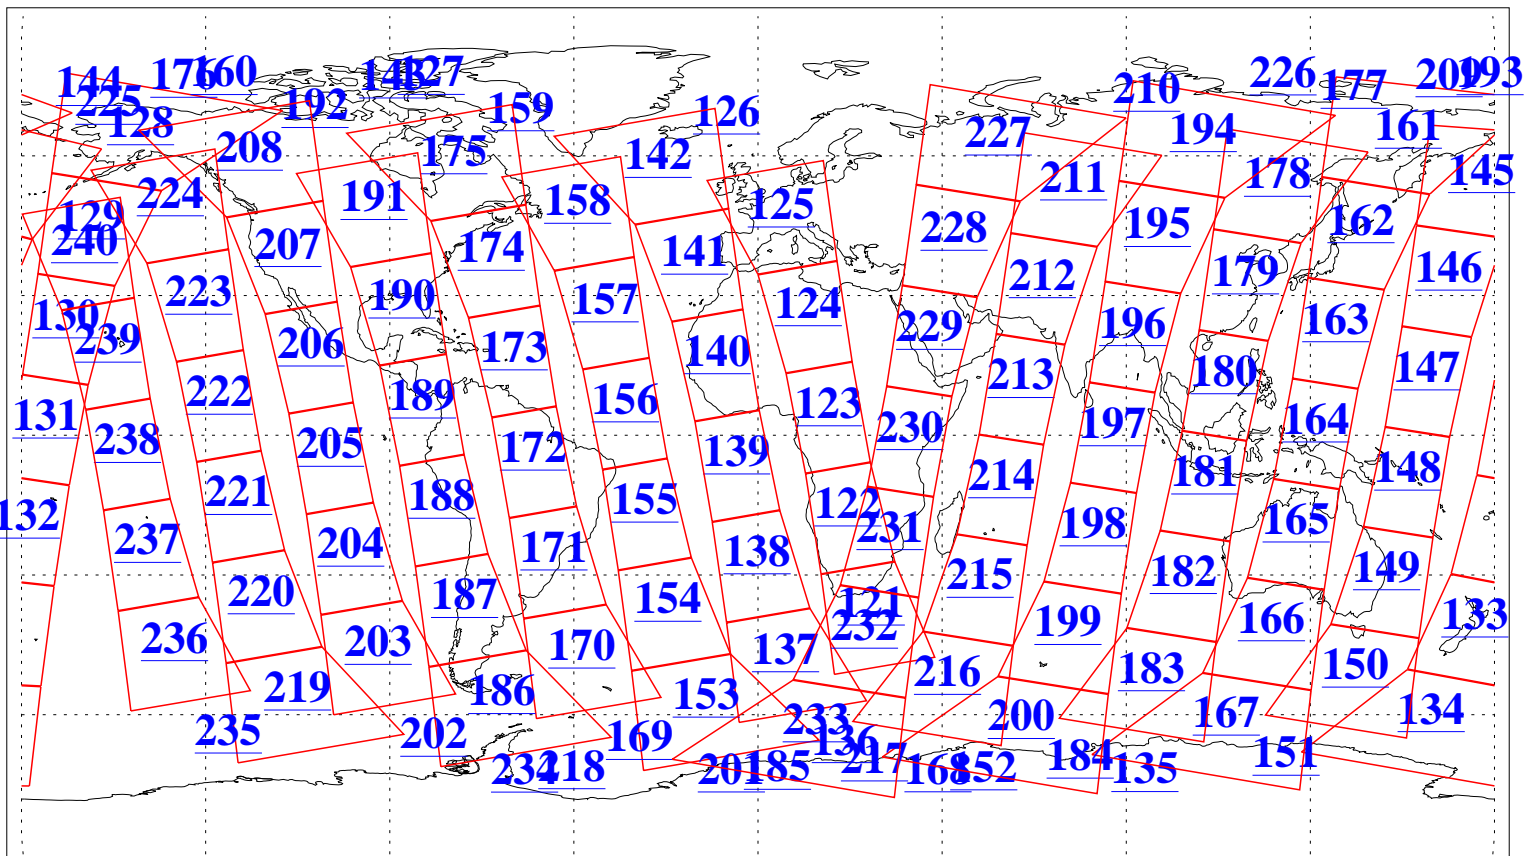

L1B Availability
AMSU Granules: 240
HSB Granules: 0
AIRS Granules: 230

18 Oct 2005
DoY 291
Aqua Day 1263
Granules: 1 to 120

Granules: 121 to 240

Legend: AMSU Available, HSB Available, AIRS Available

L1B Availability
AMSU Granules: 240
HSB Granules: 0
AIRS Granules: 230

18 Oct 2005
DoY 291
Aqua Day 1263
Ascending Granules

Descending Granules

Legend: AMSU Available, HSB Available, AIRS Available

L1B Availability
 AMSU Granules: 240
 HSB Granules: 0
 AIRS Granules: 230

18 Oct 2005
 DoY 291
 Aqua Day 1263