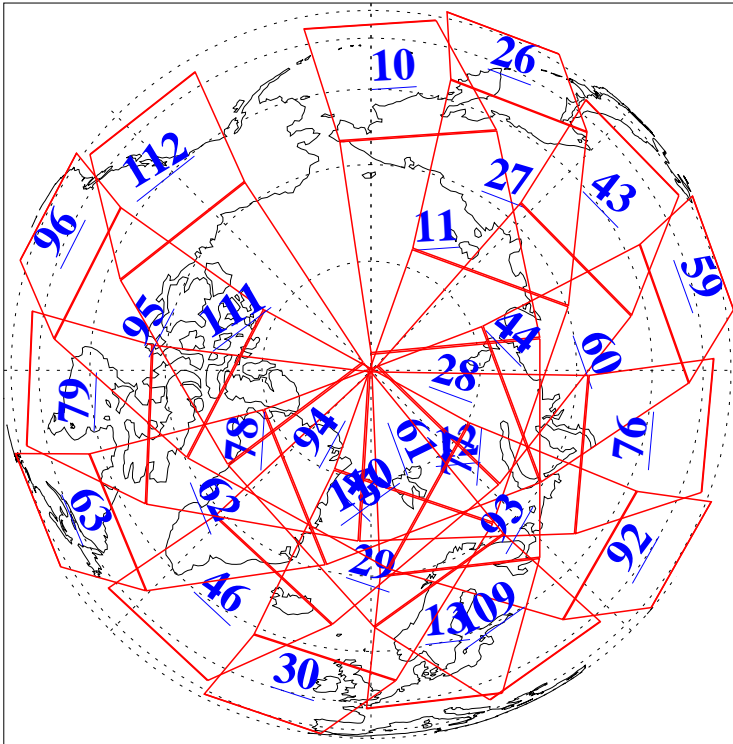

L1B Availability
AMSU Granules: 240
HSB Granules: 0
AIRS Granules: 230

18 Oct 2005
DoY 291
Aqua Day 1263
Granules: 1 to 120

Granules: 121 to 240

Legend: AMSU Available, HSB Available, AIRS Available

L1B Availability
AMSU Granules: 240
HSB Granules: 0
AIRS Granules: 230

18 Oct 2005
DoY 291
Aqua Day 1263
Ascending Granules

Descending Granules

Legend: AMSU Available, HSB Available, AIRS Available

L1B Availability
 AMSU Granules: 240
 HSB Granules: 0
 AIRS Granules: 230

18 Oct 2005
 DoY 291
 Aqua Day 1263

Northern Hemisphere Granules

Southern Hemisphere Granules

Legend: AMSU Available, HSB Available, AIRS Available