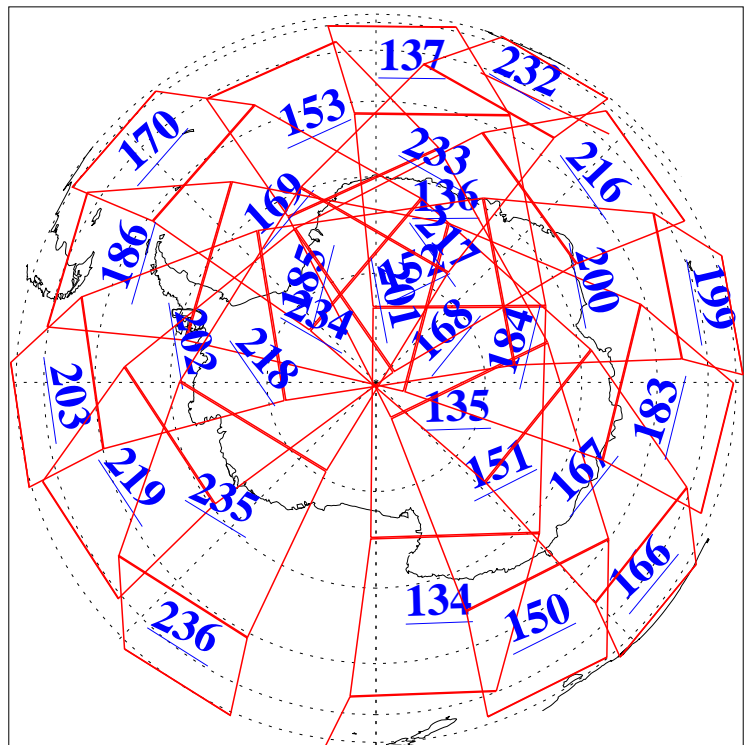

18 Oct 2005
DoY 291
Aqua Day 1263
Ascending Granules

Descending Granules

Legend: AMSU Available, HSB Available, AIRS Available

L1B Availability
 AMSU Granules: 240
 HSB Granules: 0
 AIRS Granules: 230

18 Oct 2005
 DoY 291
 Aqua Day 1263

Northern Hemisphere Granules

Southern Hemisphere Granules

Legend: AMSU Available, HSB Available, AIRS Available