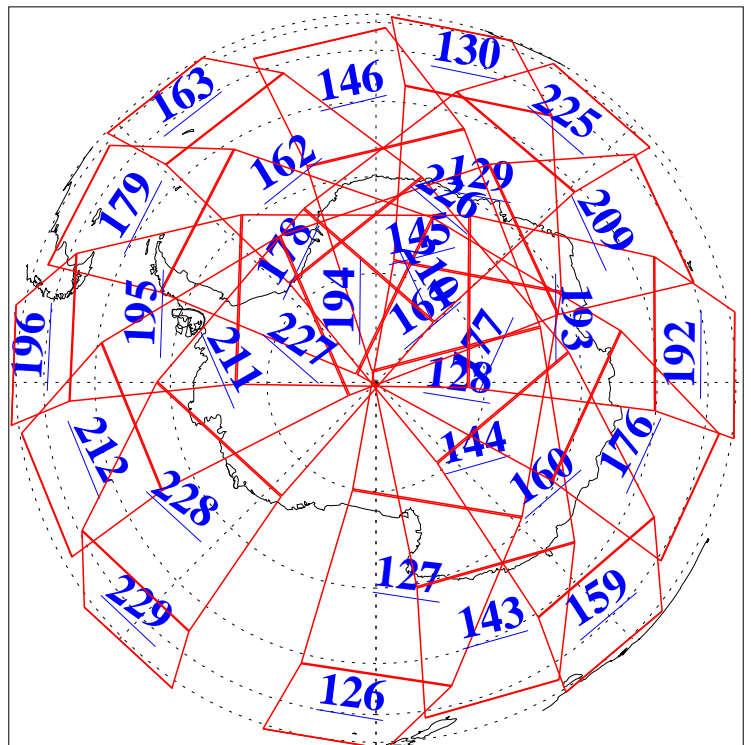

L1B Availability
AMSU Granules: 240
HSB Granules: 0
AIRS Granules: 240

17 Oct 2005
DoY 290
Aqua Day 1262
Granules: 1 to 120

Granules: 121 to 240

Legend: AMSU Available, HSB Available, AIRS Available

L1B Availability
AMSU Granules: 240
HSB Granules: 0
AIRS Granules: 240

17 Oct 2005
DoY 290
Aqua Day 1262
Ascending Granules

Descending Granules

Legend: AMSU Available, *HSB Available*, **AIRS Available**

L1B Availability
 AMSU Granules: 240
 HSB Granules: 0
 AIRS Granules: 240

17 Oct 2005
 DoY 290
 Aqua Day 1262

Northern Hemisphere Granules

Southern Hemisphere Granules

Legend: AMSU Available, HSB Available, AIRS Available