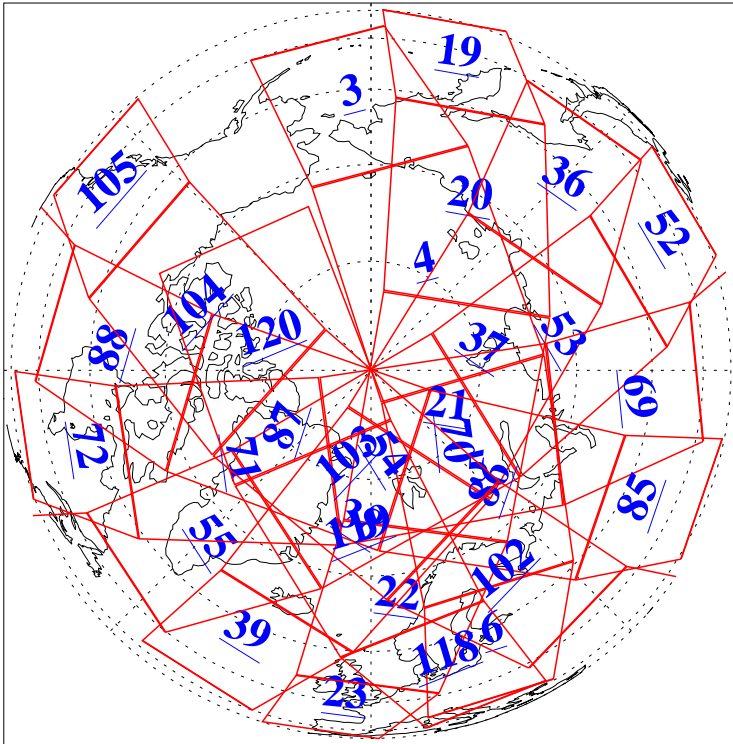

L1B Availability
AMSU Granules: 240
HSB Granules: 0
AIRS Granules: 240

17 Oct 2005
DoY 290
Aqua Day 1262
Granules: 1 to 120

Granules: 121 to 240

Legend: AMSU Available, HSB Available, AIRS Available

L1B Availability
AMSU Granules: 240
HSB Granules: 0
AIRS Granules: 240

17 Oct 2005
DoY 290
Aqua Day 1262
Ascending Granules

Descending Granules

Legend: AMSU Available, *HSB Available*, **AIRS Available**

L1B Availability
 AMSU Granules: 240
 HSB Granules: 0
 AIRS Granules: 240

17 Oct 2005
 DoY 290
 Aqua Day 1262

Northern Hemisphere Granules

Southern Hemisphere Granules

Legend: AMSU Available, HSB Available, AIRS Available