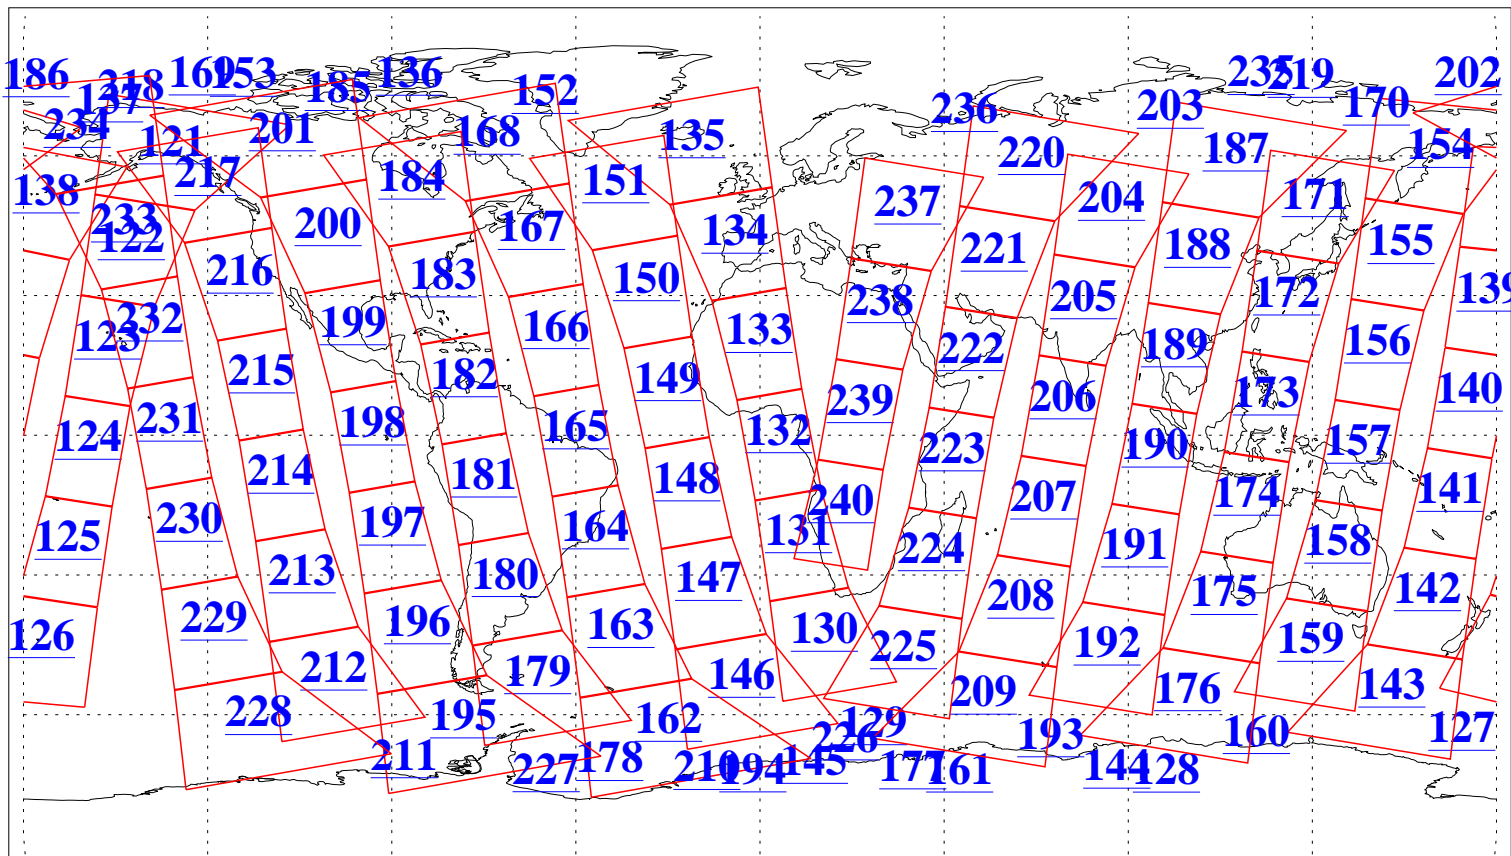

L1B Availability
AMSU Granules: 240
HSB Granules: 0
AIRS Granules: 240

17 Oct 2005
DoY 290
Aqua Day 1262
Granules: 1 to 120

Granules: 121 to 240

Legend: AMSU Available, HSB Available, AIRS Available

L1B Availability
AMSU Granules: 240
HSB Granules: 0
AIRS Granules: 240

17 Oct 2005
DoY 290
Aqua Day 1262
Ascending Granules

Descending Granules

Legend: AMSU Available, *HSB Available*, **AIRS Available**

L1B Availability
 AMSU Granules: 240
 HSB Granules: 0
 AIRS Granules: 240

17 Oct 2005
 DoY 290
 Aqua Day 1262

Northern Hemisphere Granules

Southern Hemisphere Granules

Legend: AMSU Available, HSB Available, AIRS Available