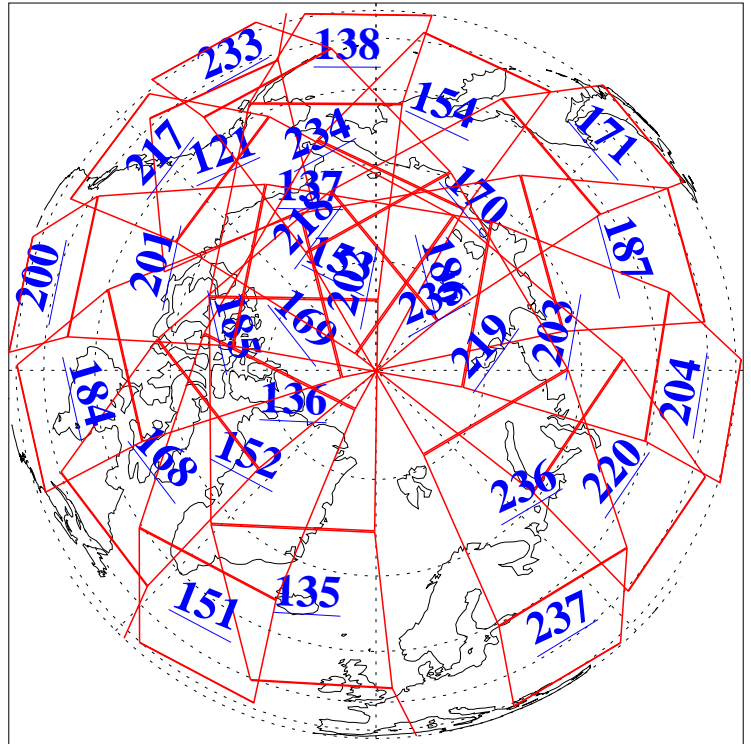

L1B Availability
AMSU Granules: 240
HSB Granules: 0
AIRS Granules: 240

17 Oct 2005
DoY 290
Aqua Day 1262
Granules: 1 to 120

Granules: 121 to 240

Legend: AMSU Available, HSB Available, AIRS Available

L1B Availability
AMSU Granules: 240
HSB Granules: 0
AIRS Granules: 240

17 Oct 2005
DoY 290
Aqua Day 1262
Ascending Granules

Descending Granules

Legend: AMSU Available, *HSB Available*, **AIRS Available**

L1B Availability
 AMSU Granules: 240
 HSB Granules: 0
 AIRS Granules: 240

17 Oct 2005
 DoY 290
 Aqua Day 1262

Northern Hemisphere Granules

Southern Hemisphere Granules

Legend: AMSU Available, HSB Available, AIRS Available