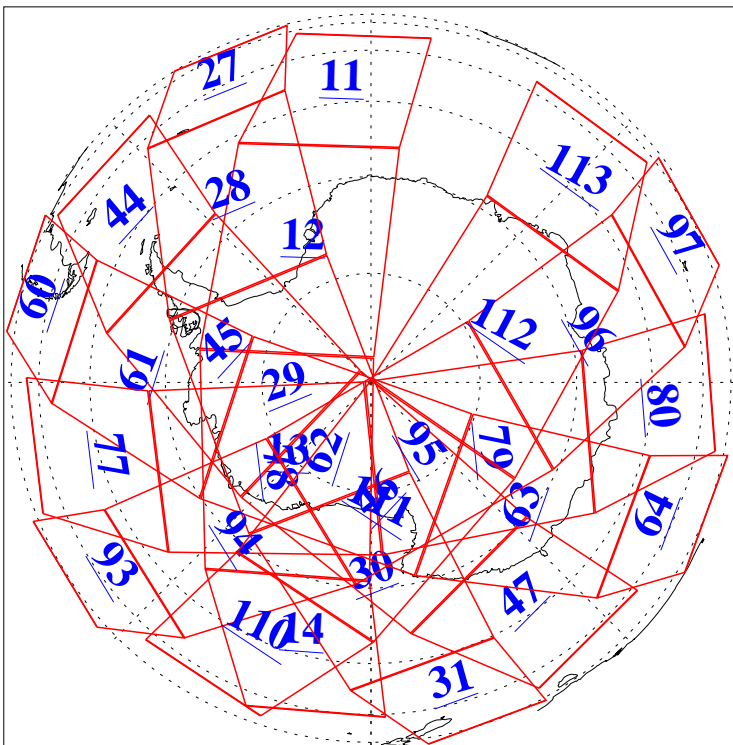

L1B Availability
AMSU Granules: 240
HSB Granules: 0
AIRS Granules: 240

17 Oct 2005
DoY 290
Aqua Day 1262
Granules: 1 to 120

Granules: 121 to 240

Legend: AMSU Available, HSB Available, AIRS Available

L1B Availability
AMSU Granules: 240
HSB Granules: 0
AIRS Granules: 240

17 Oct 2005
DoY 290
Aqua Day 1262
Ascending Granules

Descending Granules

Legend: AMSU Available, *HSB Available*, **AIRS Available**

L1B Availability
 AMSU Granules: 240
 HSB Granules: 0
 AIRS Granules: 240

17 Oct 2005
 DoY 290
 Aqua Day 1262

Northern Hemisphere Granules

Southern Hemisphere Granules

Legend: AMSU Available, HSB Available, AIRS Available