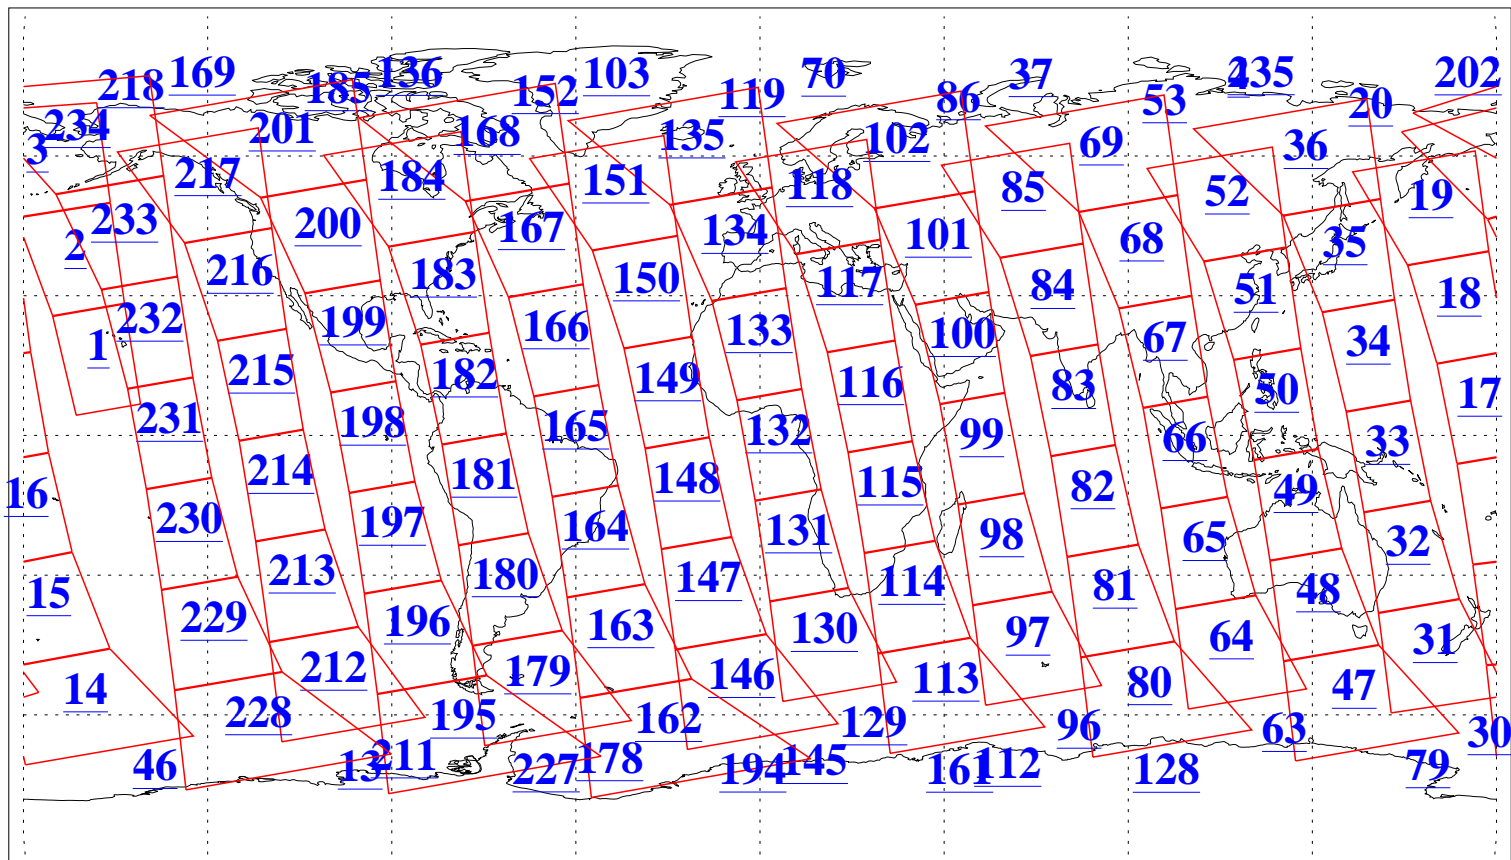

L1B Availability
AMSU Granules: 240
HSB Granules: 0
AIRS Granules: 240

17 Oct 2005
DoY 290
Aqua Day 1262
Granules: 1 to 120

Granules: 121 to 240

Legend: AMSU Available, HSB Available, AIRS Available

L1B Availability
AMSU Granules: 240
HSB Granules: 0
AIRS Granules: 240

17 Oct 2005
DoY 290
Aqua Day 1262
Ascending Granules

Descending Granules

Legend: AMSU Available, *HSB Available*, **AIRS Available**

L1B Availability
 AMSU Granules: 240
 HSB Granules: 0
 AIRS Granules: 240

17 Oct 2005
 DoY 290
 Aqua Day 1262

Northern Hemisphere Granules

Southern Hemisphere Granules

Legend: AMSU Available, HSB Available, AIRS Available