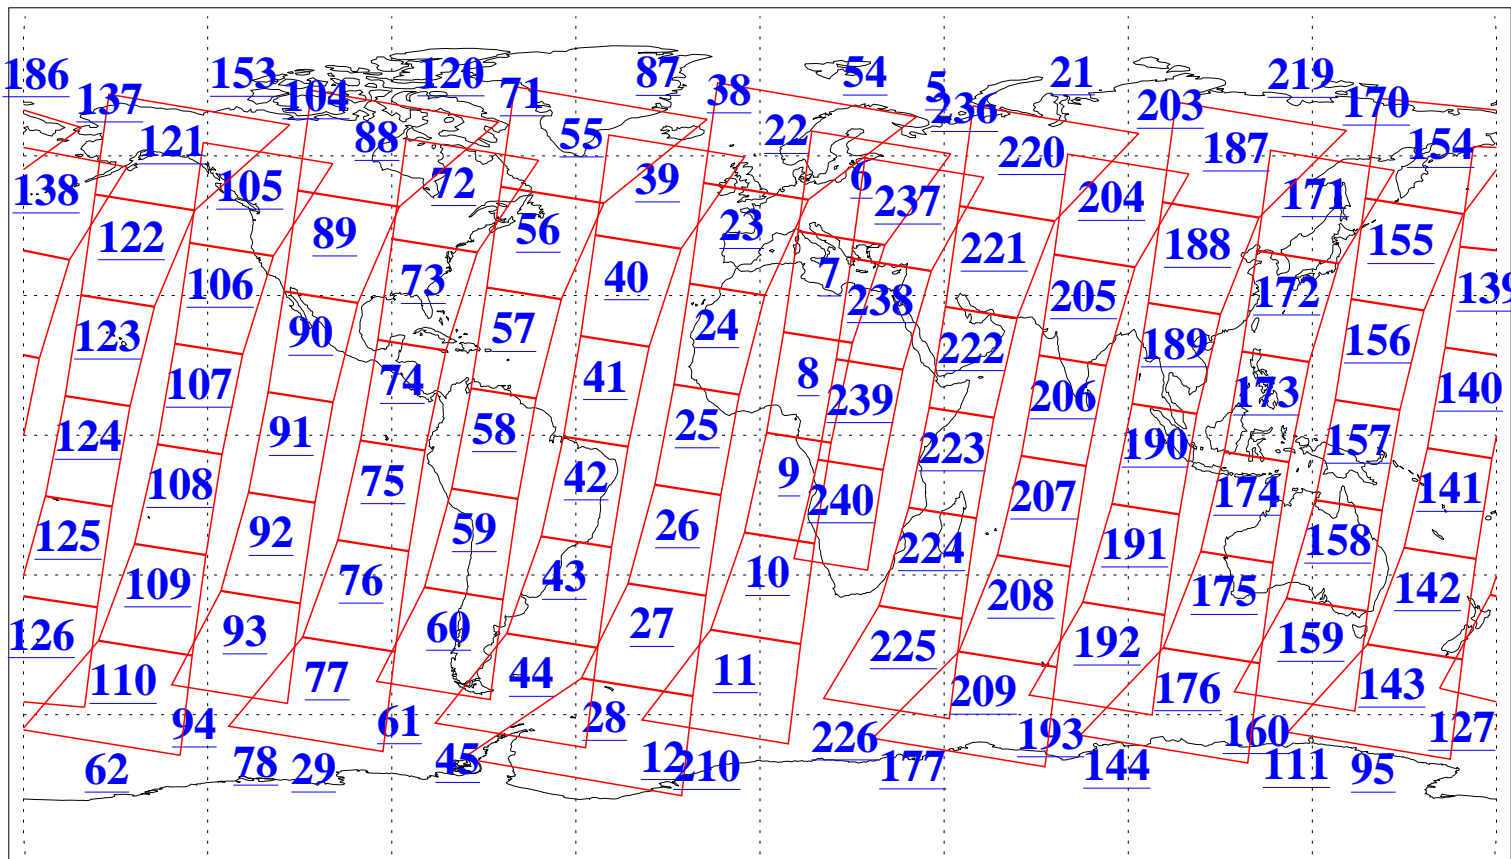

L1B Availability
AMSU Granules: 240
HSB Granules: 0
AIRS Granules: 240

17 Oct 2005
DoY 290
Aqua Day 1262
Granules: 1 to 120

Granules: 121 to 240

Legend: AMSU Available, HSB Available, AIRS Available

L1B Availability
AMSU Granules: 240
HSB Granules: 0
AIRS Granules: 240

17 Oct 2005
DoY 290
Aqua Day 1262
Ascending Granules

Descending Granules

Legend: AMSU Available, *HSB Available*, **AIRS Available**

L1B Availability
 AMSU Granules: 240
 HSB Granules: 0
 AIRS Granules: 240

17 Oct 2005
 DoY 290
 Aqua Day 1262

Northern Hemisphere Granules

Southern Hemisphere Granules

Legend: AMSU Available, HSB Available, AIRS Available