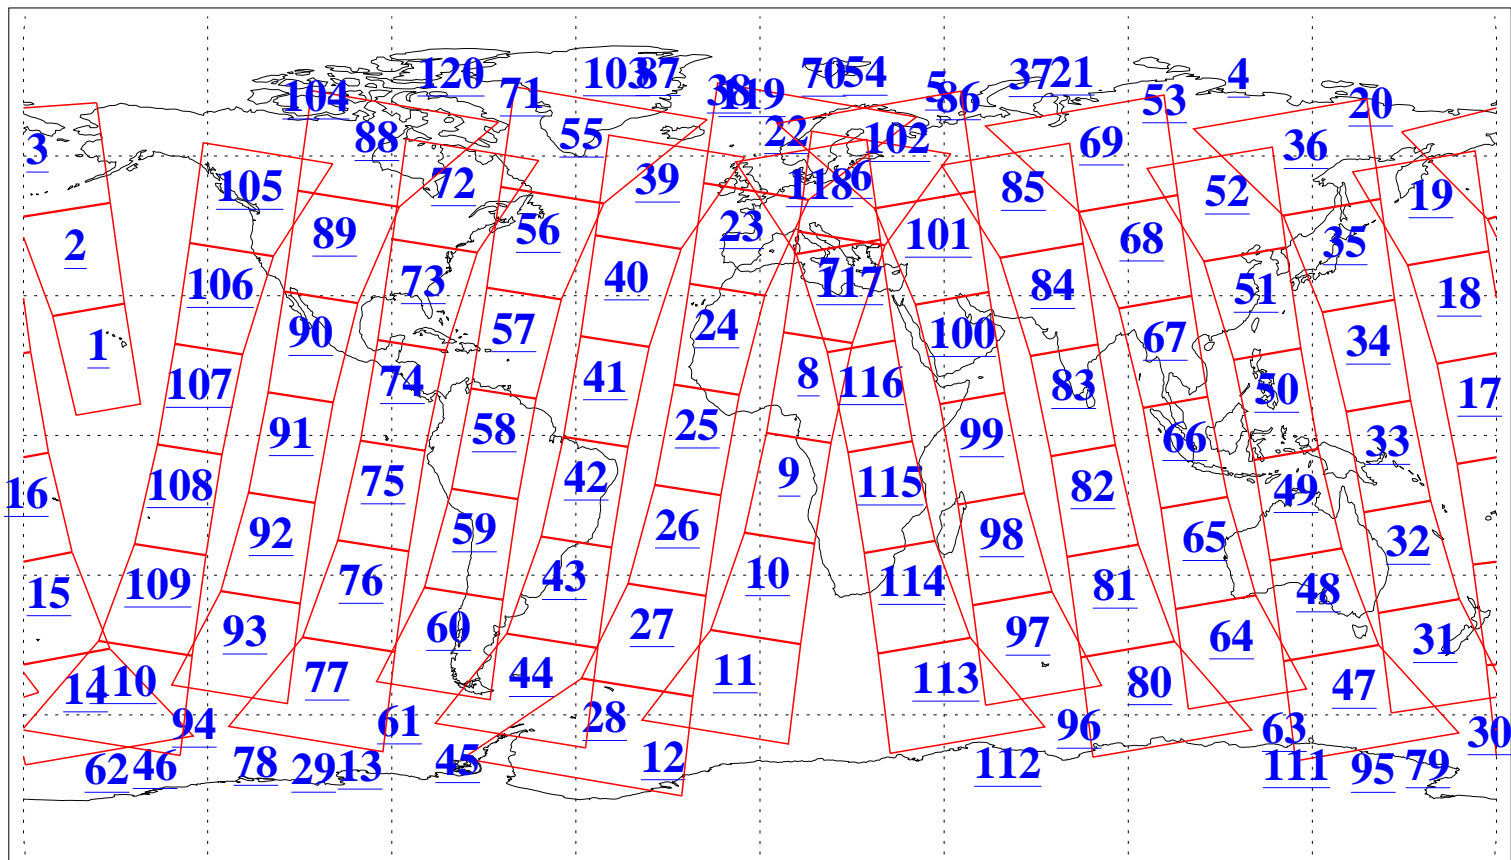

L1B Availability
AMSU Granules: 240
HSB Granules: 0
AIRS Granules: 240

17 Oct 2005
DoY 290
Aqua Day 1262
Granules: 1 to 120

Granules: 121 to 240

Legend: AMSU Available, HSB Available, AIRS Available

L1B Availability
AMSU Granules: 240
HSB Granules: 0
AIRS Granules: 240

17 Oct 2005
DoY 290
Aqua Day 1262
Ascending Granules

Descending Granules

Legend: AMSU Available, *HSB Available*, **AIRS Available**

L1B Availability
 AMSU Granules: 240
 HSB Granules: 0
 AIRS Granules: 240

17 Oct 2005
 DoY 290
 Aqua Day 1262

Northern Hemisphere Granules

Southern Hemisphere Granules

Legend: AMSU Available, HSB Available, AIRS Available