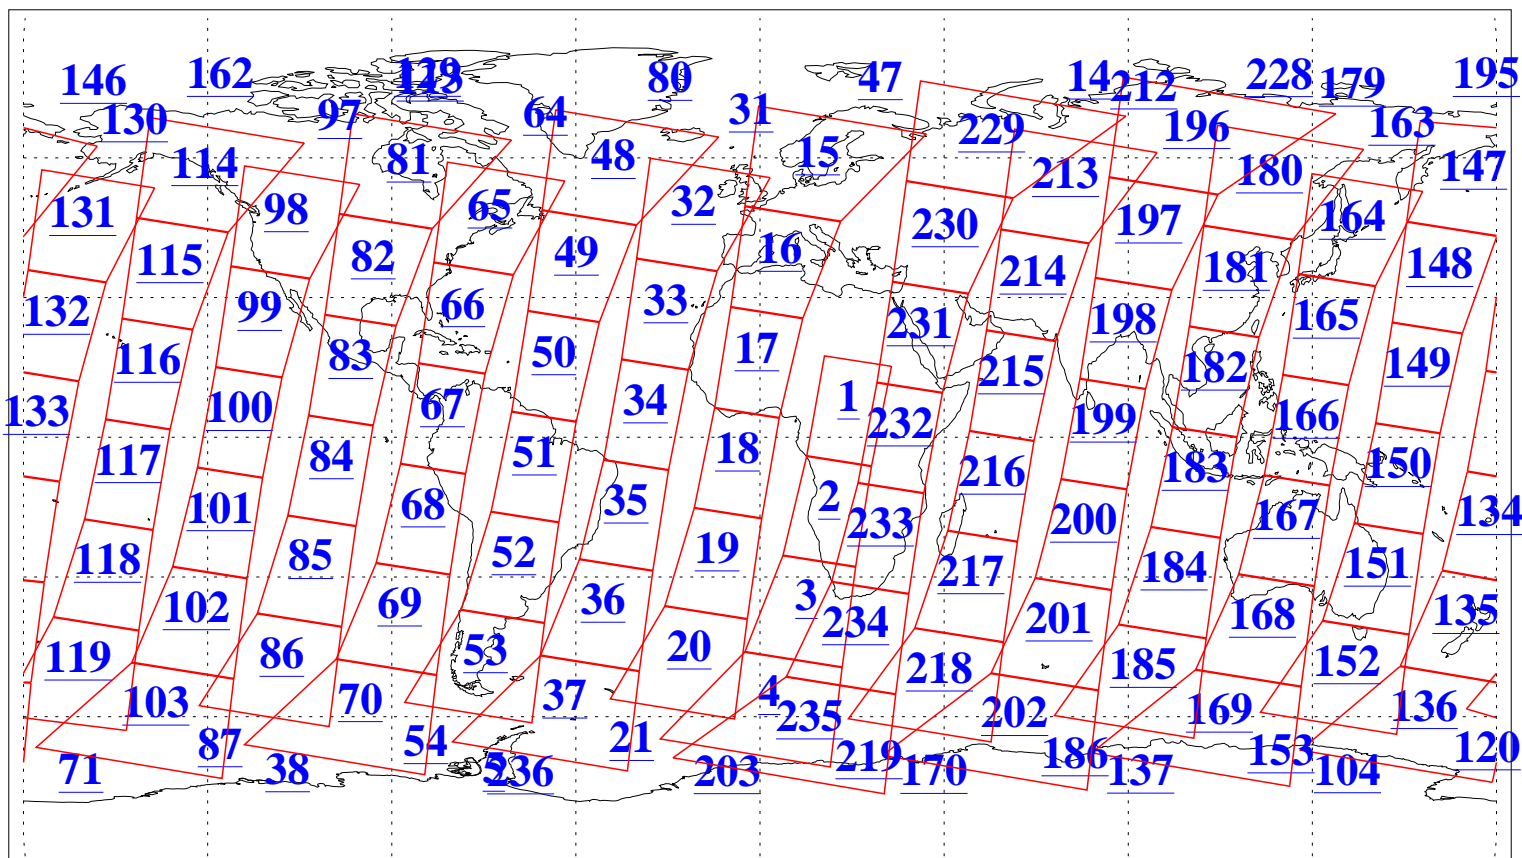

L1B Availability
AMSU Granules: 240
HSB Granules: 0
AIRS Granules: 240

16 Oct 2005
DoY 289
Aqua Day 1261
Granules: 1 to 120

Granules: 121 to 240

Legend: AMSU Available, HSB Available, AIRS Available

L1B Availability
AMSU Granules: 240
HSB Granules: 0
AIRS Granules: 240

16 Oct 2005
DoY 289
Aqua Day 1261
Ascending Granules

Descending Granules

Legend: AMSU Available, HSB Available, AIRS Available

L1B Availability
 AMSU Granules: 240
 HSB Granules: 0
 AIRS Granules: 240

16 Oct 2005
 DoY 289
 Aqua Day 1261