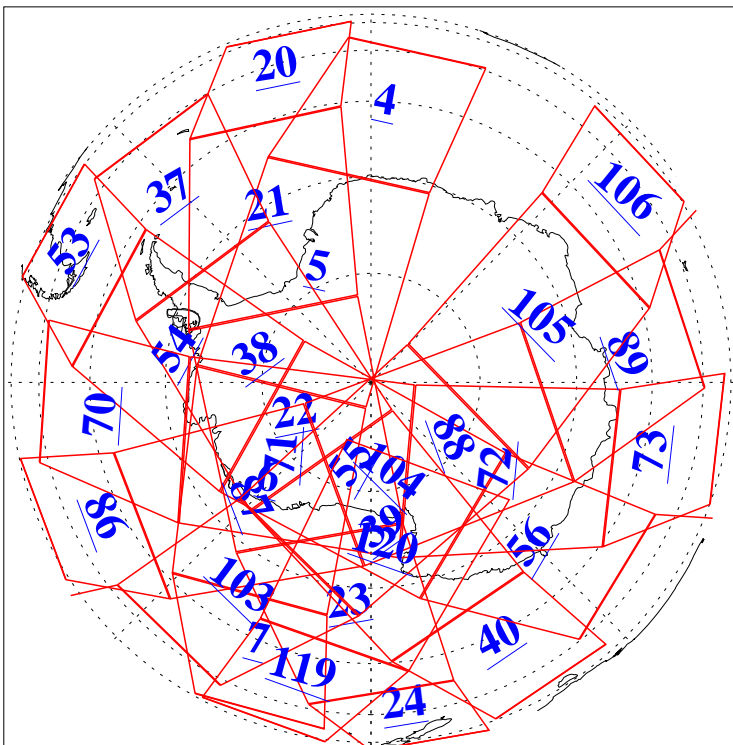

L1B Availability
AMSU Granules: 240
HSB Granules: 0
AIRS Granules: 240

16 Oct 2005
DoY 289
Aqua Day 1261
Granules: 1 to 120

Granules: 121 to 240

Legend: AMSU Available, HSB Available, AIRS Available

L1B Availability
AMSU Granules: 240
HSB Granules: 0
AIRS Granules: 240

16 Oct 2005
DoY 289
Aqua Day 1261
Ascending Granules

Descending Granules

Legend: AMSU Available, HSB Available, AIRS Available

L1B Availability
 AMSU Granules: 240
 HSB Granules: 0
 AIRS Granules: 240

16 Oct 2005
 DoY 289
 Aqua Day 1261

Northern Hemisphere Granules

Southern Hemisphere Granules

Legend: AMSU Available, ~~HSB Available~~, AIRS Available