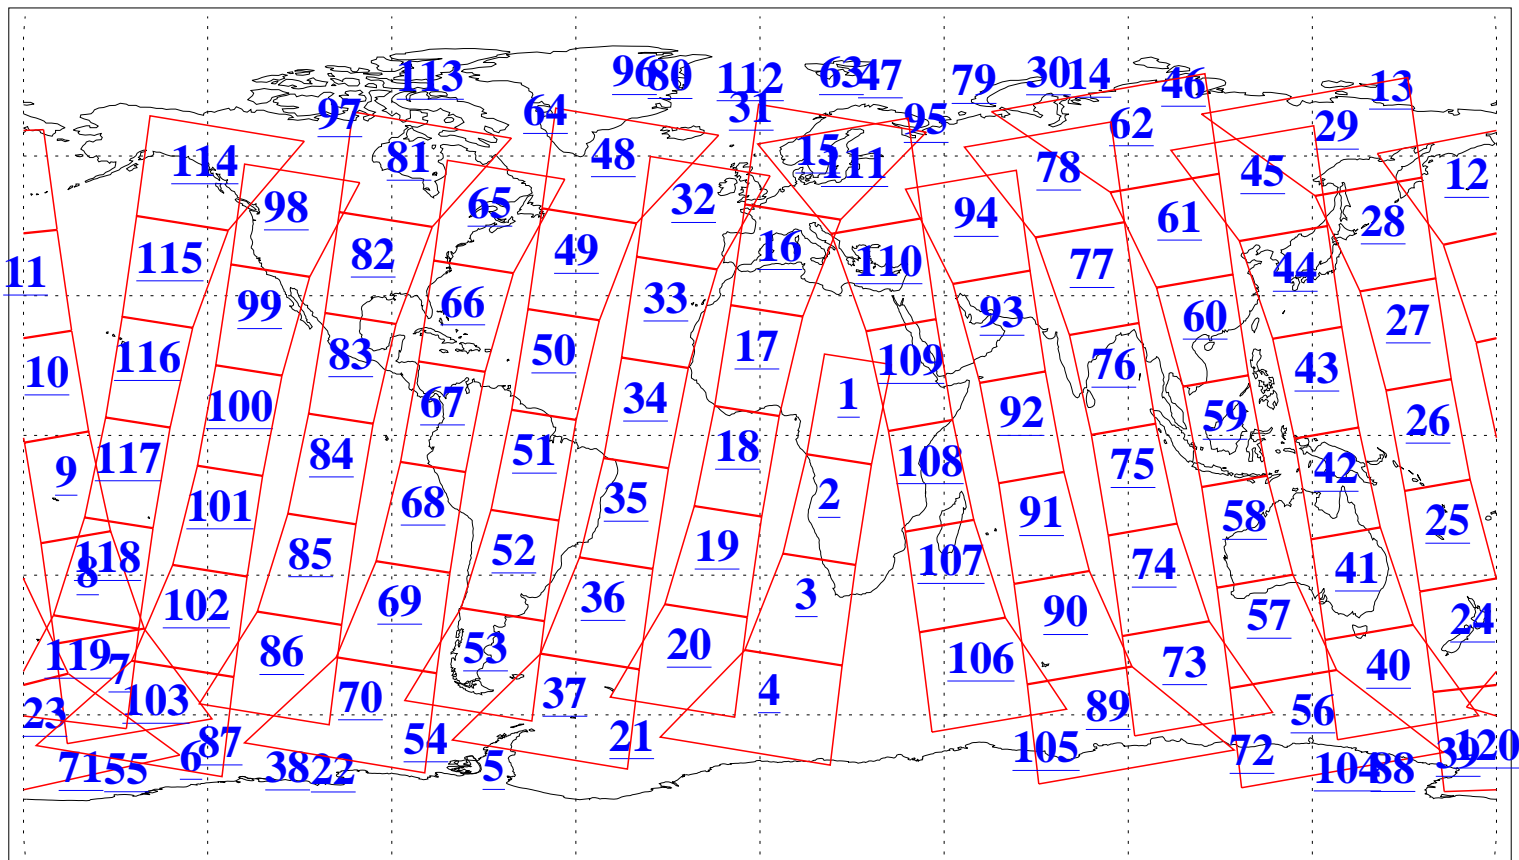

L1B Availability
AMSU Granules: 240
HSB Granules: 0
AIRS Granules: 240

16 Oct 2005
DoY 289
Aqua Day 1261
Granules: 1 to 120

Granules: 121 to 240

Legend: AMSU Available, HSB Available, AIRS Available

L1B Availability
AMSU Granules: 240
HSB Granules: 0
AIRS Granules: 240

16 Oct 2005
DoY 289
Aqua Day 1261
Ascending Granules

Descending Granules

Legend: AMSU Available, HSB Available, AIRS Available

L1B Availability
 AMSU Granules: 240
 HSB Granules: 0
 AIRS Granules: 240

16 Oct 2005
 DoY 289
 Aqua Day 1261

Northern Hemisphere Granules

Southern Hemisphere Granules

Legend: AMSU Available, ~~HSB Available~~, AIRS Available