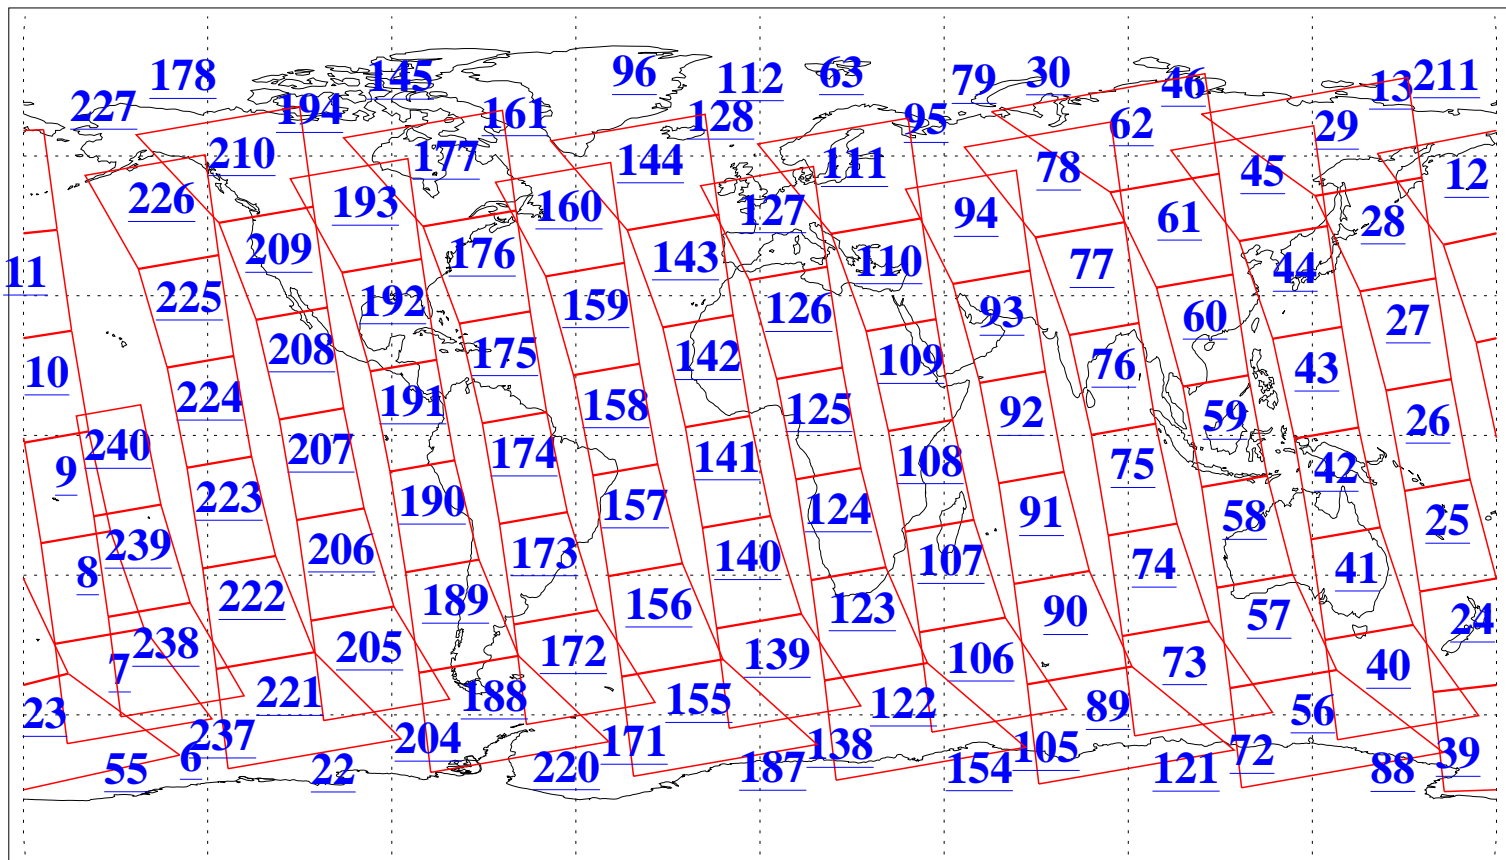

L1B Availability
AMSU Granules: 240
HSB Granules: 0
AIRS Granules: 240

16 Oct 2005
DoY 289
Aqua Day 1261
Granules: 1 to 120

Granules: 121 to 240

Legend: AMSU Available, HSB Available, AIRS Available

L1B Availability
AMSU Granules: 240
HSB Granules: 0
AIRS Granules: 240

16 Oct 2005
DoY 289
Aqua Day 1261
Ascending Granules

Descending Granules

Legend: AMSU Available, HSB Available, AIRS Available

L1B Availability
 AMSU Granules: 240
 HSB Granules: 0
 AIRS Granules: 240

16 Oct 2005
 DoY 289
 Aqua Day 1261