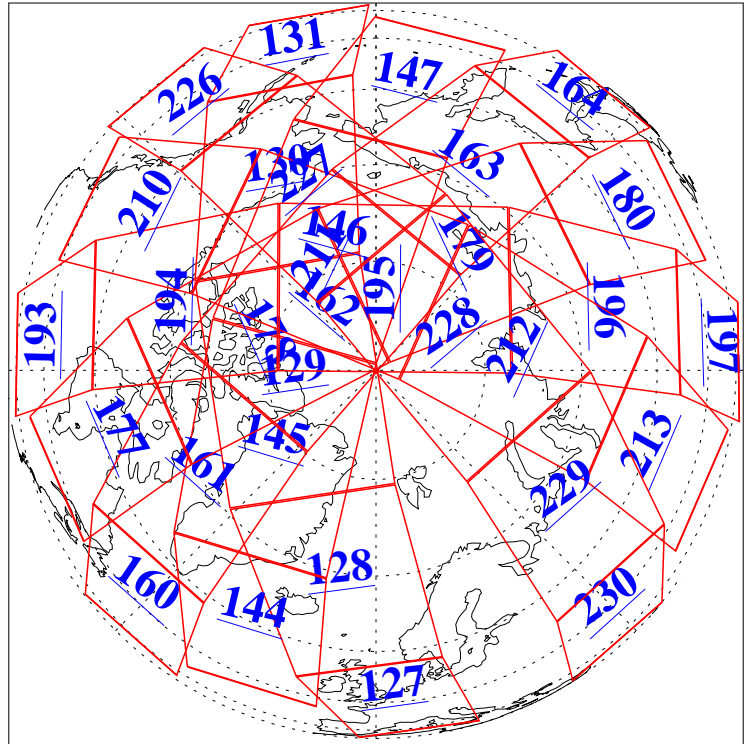

L1B Availability
AMSU Granules: 240
HSB Granules: 0
AIRS Granules: 240

16 Oct 2005
DoY 289
Aqua Day 1261

Northern Hemisphere Granules

Southern Hemisphere Granules