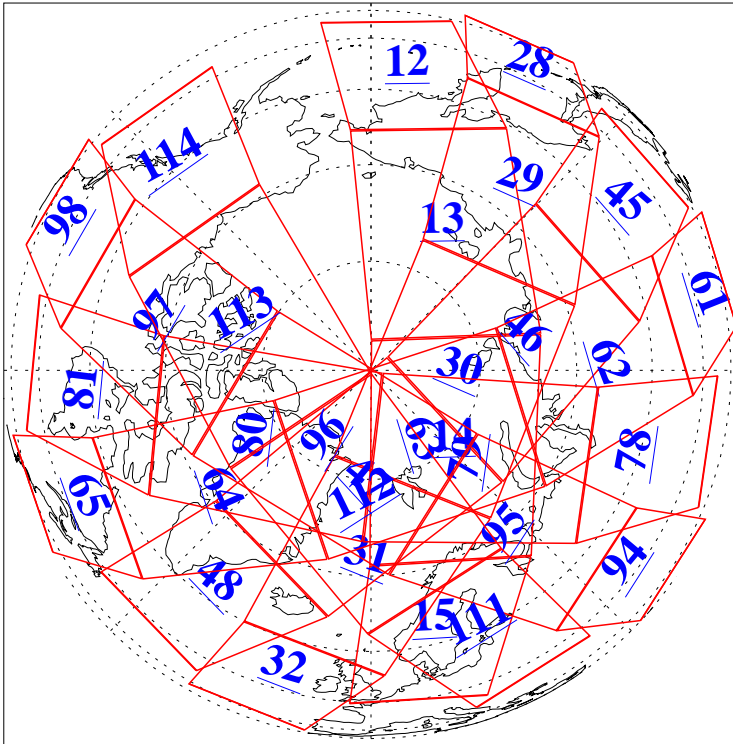

L1B Availability
AMSU Granules: 240
HSB Granules: 0
AIRS Granules: 240

16 Oct 2005
DoY 289
Aqua Day 1261
Granules: 1 to 120

Granules: 121 to 240

Legend: AMSU Available, HSB Available, AIRS Available

L1B Availability
AMSU Granules: 240
HSB Granules: 0
AIRS Granules: 240

16 Oct 2005
DoY 289
Aqua Day 1261
Ascending Granules

Descending Granules

Legend: AMSU Available, HSB Available, AIRS Available

L1B Availability
 AMSU Granules: 240
 HSB Granules: 0
 AIRS Granules: 240

16 Oct 2005
 DoY 289
 Aqua Day 1261

Northern Hemisphere Granules

Southern Hemisphere Granules

Legend: AMSU Available, ~~HSB Available~~, AIRS Available