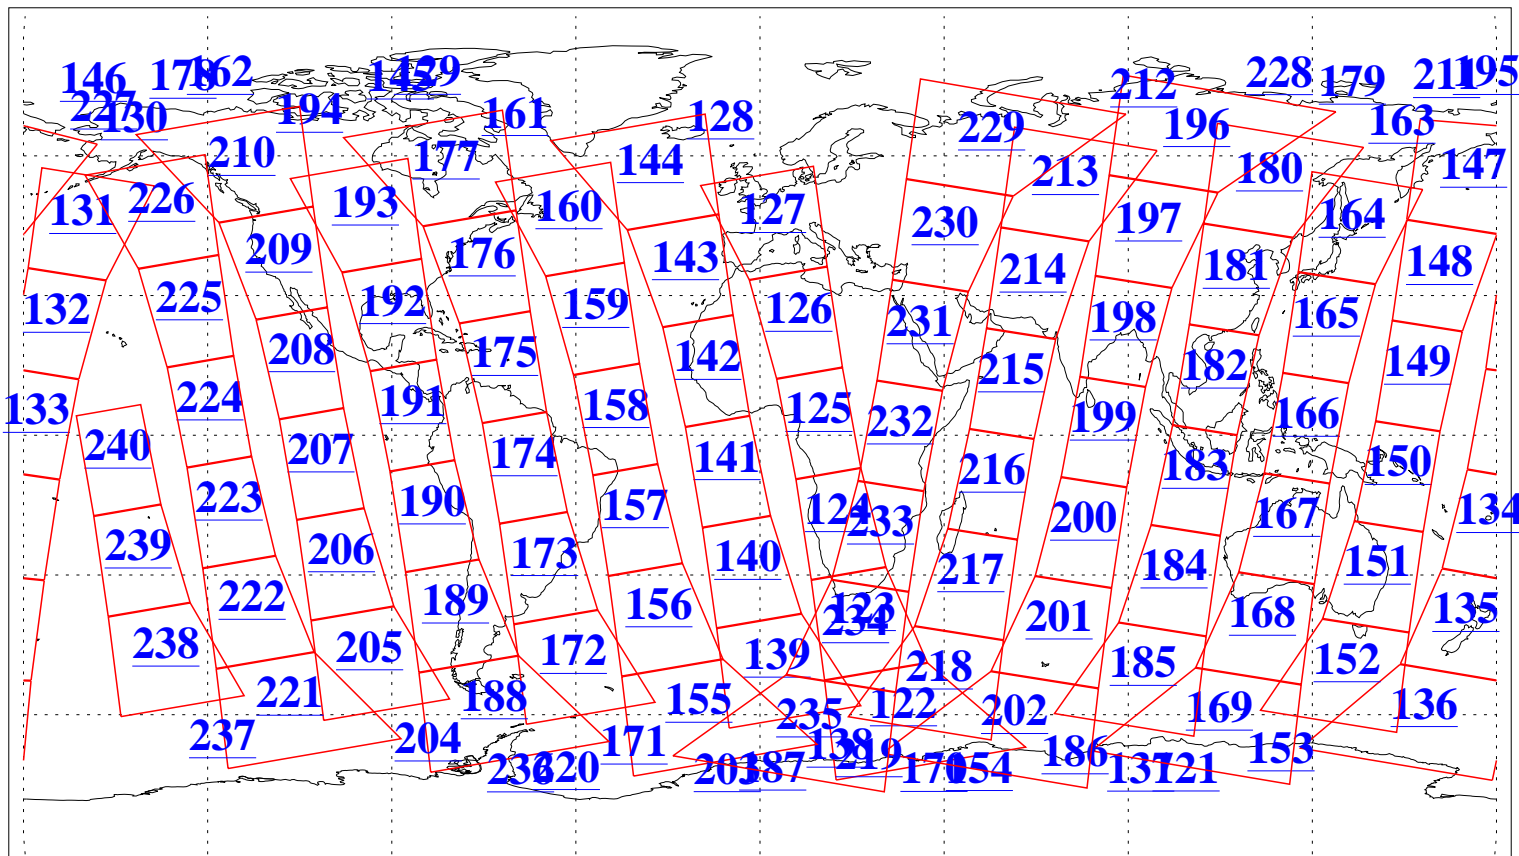

L1B Availability
AMSU Granules: 240
HSB Granules: 0
AIRS Granules: 240

16 Oct 2005
DoY 289
Aqua Day 1261
Granules: 1 to 120

Granules: 121 to 240

Legend: AMSU Available, HSB Available, AIRS Available

L1B Availability
AMSU Granules: 240
HSB Granules: 0
AIRS Granules: 240

16 Oct 2005
DoY 289
Aqua Day 1261
Ascending Granules

Descending Granules

Legend: AMSU Available, HSB Available, AIRS Available

L1B Availability
 AMSU Granules: 240
 HSB Granules: 0
 AIRS Granules: 240

16 Oct 2005
 DoY 289
 Aqua Day 1261

Northern Hemisphere Granules

Southern Hemisphere Granules

Legend: AMSU Available, ~~HSB Available~~, AIRS Available