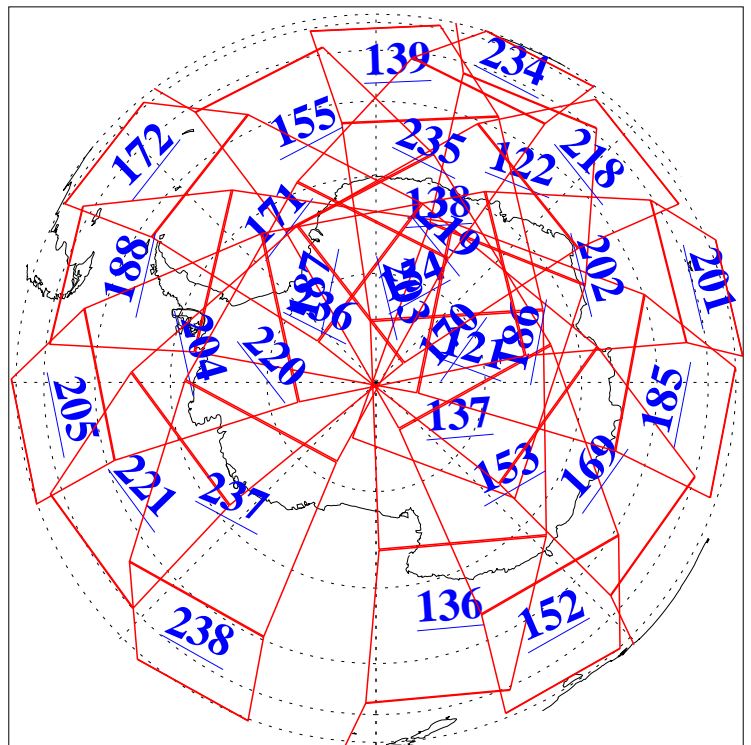

L1B Availability
AMSU Granules: 240
HSB Granules: 0
AIRS Granules: 240

16 Oct 2005
DoY 289
Aqua Day 1261
Granules: 1 to 120

Granules: 121 to 240

Legend: AMSU Available, HSB Available, AIRS Available

L1B Availability
AMSU Granules: 240
HSB Granules: 0
AIRS Granules: 240

16 Oct 2005
DoY 289
Aqua Day 1261
Ascending Granules

Descending Granules

Legend: AMSU Available, HSB Available, AIRS Available

L1B Availability
 AMSU Granules: 240
 HSB Granules: 0
 AIRS Granules: 240

16 Oct 2005
 DoY 289
 Aqua Day 1261

Northern Hemisphere Granules

Southern Hemisphere Granules

Legend: AMSU Available, ~~HSB Available~~, AIRS Available