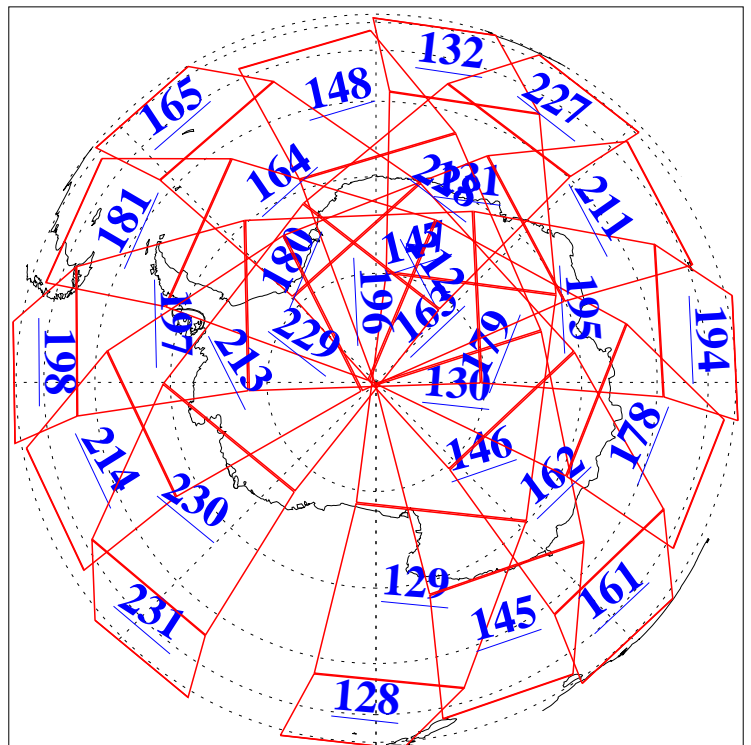

Legend: AMSU Available, HSB Available, AIRS Available