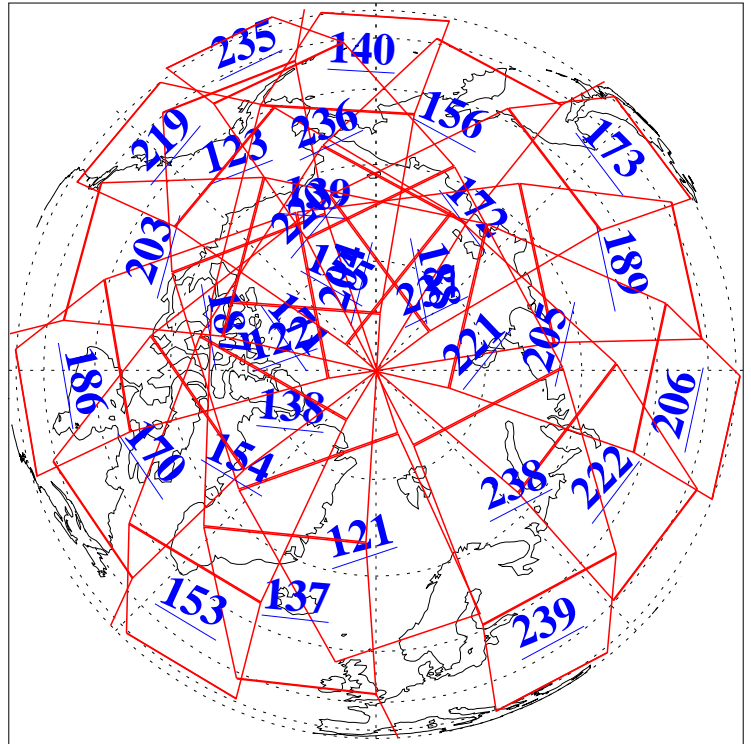

L1B Availability
AMSU Granules: 240
HSB Granules: 0
AIRS Granules: 240

15 Oct 2005
DoY 288
Aqua Day 1260
Granules: 1 to 120

Granules: 121 to 240

Legend: AMSU Available, HSB Available, AIRS Available

L1B Availability
AMSU Granules: 240
HSB Granules: 0
AIRS Granules: 240

15 Oct 2005
DoY 288
Aqua Day 1260
Ascending Granules

Descending Granules

Legend: AMSU Available, HSB Available, AIRS Available

L1B Availability
 AMSU Granules: 240
 HSB Granules: 0
 AIRS Granules: 240

15 Oct 2005
 DoY 288
 Aqua Day 1260

Northern Hemisphere Granules

Southern Hemisphere Granules

Legend: AMSU Available, HSB Available, AIRS Available