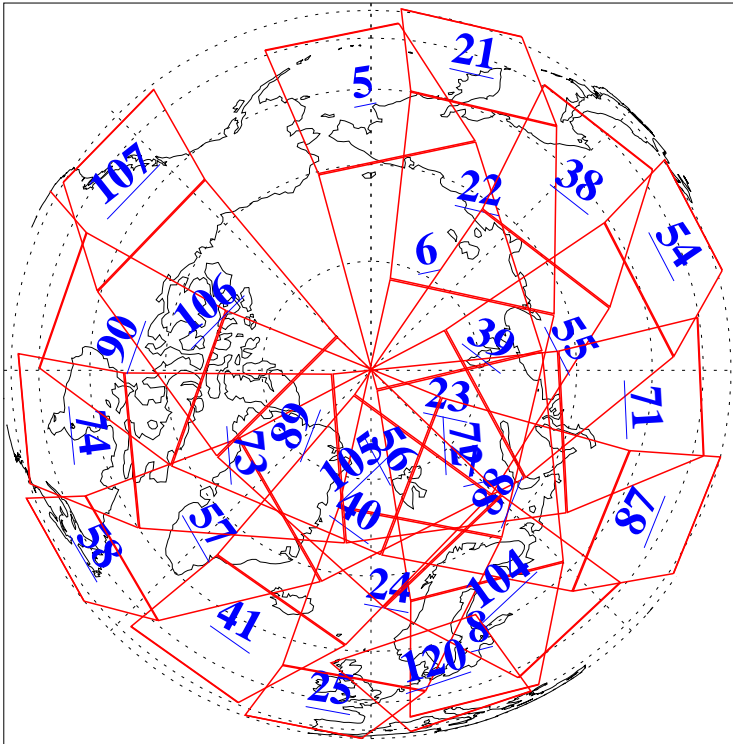

L1B Availability
AMSU Granules: 240
HSB Granules: 0
AIRS Granules: 240

15 Oct 2005
DoY 288
Aqua Day 1260
Granules: 1 to 120

Granules: 121 to 240

Legend: AMSU Available, HSB Available, AIRS Available

L1B Availability
AMSU Granules: 240
HSB Granules: 0
AIRS Granules: 240

15 Oct 2005
DoY 288
Aqua Day 1260
Ascending Granules

Descending Granules

Legend: AMSU Available, HSB Available, AIRS Available

L1B Availability
 AMSU Granules: 240
 HSB Granules: 0
 AIRS Granules: 240

15 Oct 2005
 DoY 288
 Aqua Day 1260

Northern Hemisphere Granules

Southern Hemisphere Granules

Legend: AMSU Available, HSB Available, AIRS Available