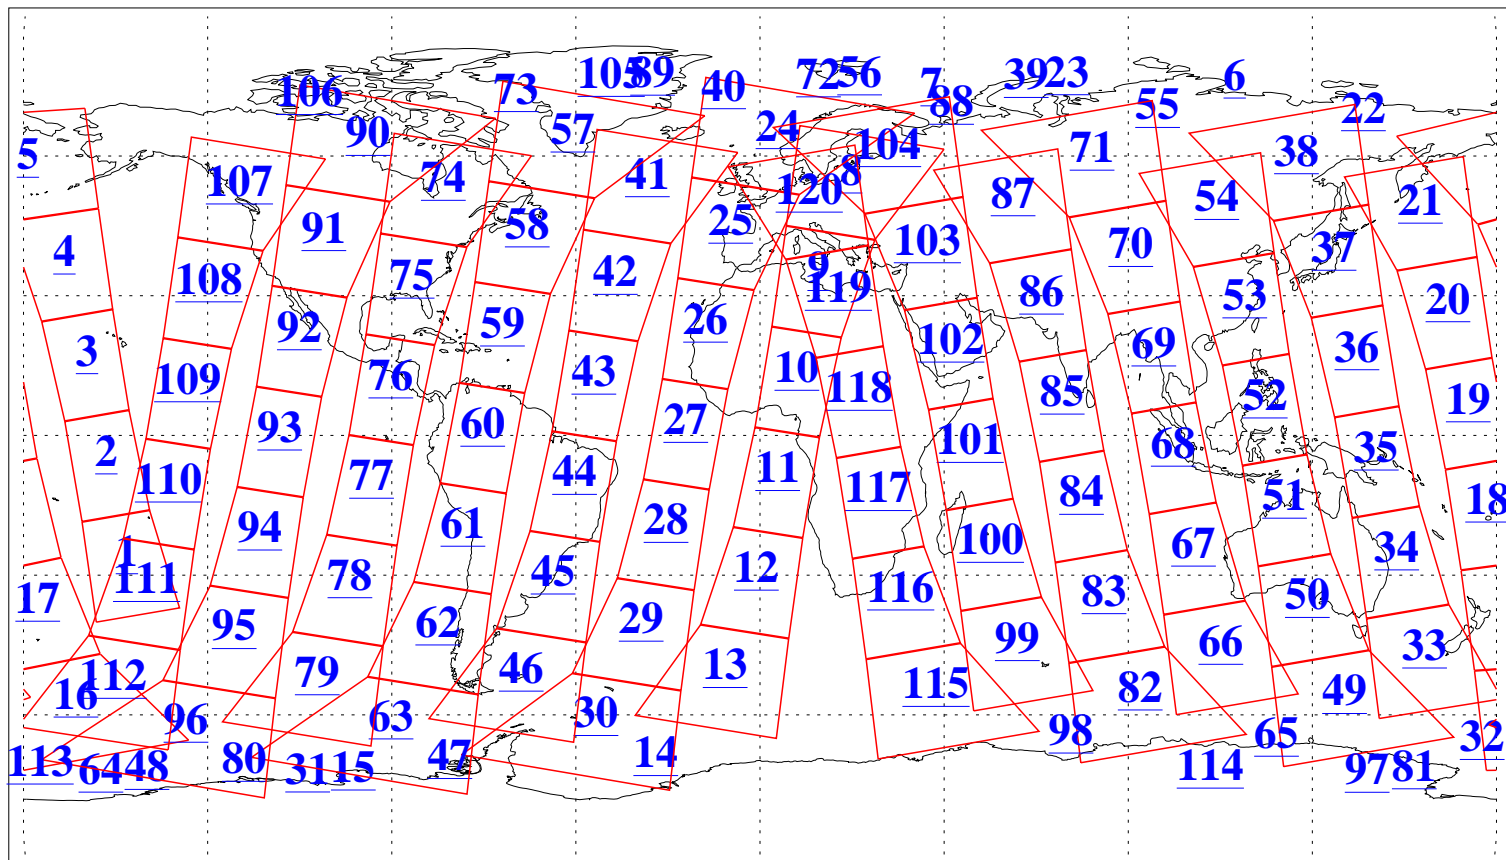

L1B Availability
AMSU Granules: 240
HSB Granules: 0
AIRS Granules: 240

15 Oct 2005
DoY 288
Aqua Day 1260
Granules: 1 to 120

Granules: 121 to 240

Legend: AMSU Available, HSB Available, AIRS Available

L1B Availability
AMSU Granules: 240
HSB Granules: 0
AIRS Granules: 240

15 Oct 2005
DoY 288
Aqua Day 1260
Ascending Granules

Descending Granules

Legend: AMSU Available, HSB Available, AIRS Available

L1B Availability
 AMSU Granules: 240
 HSB Granules: 0
 AIRS Granules: 240

15 Oct 2005
 DoY 288
 Aqua Day 1260

Northern Hemisphere Granules

Southern Hemisphere Granules

Legend: AMSU Available, HSB Available, AIRS Available