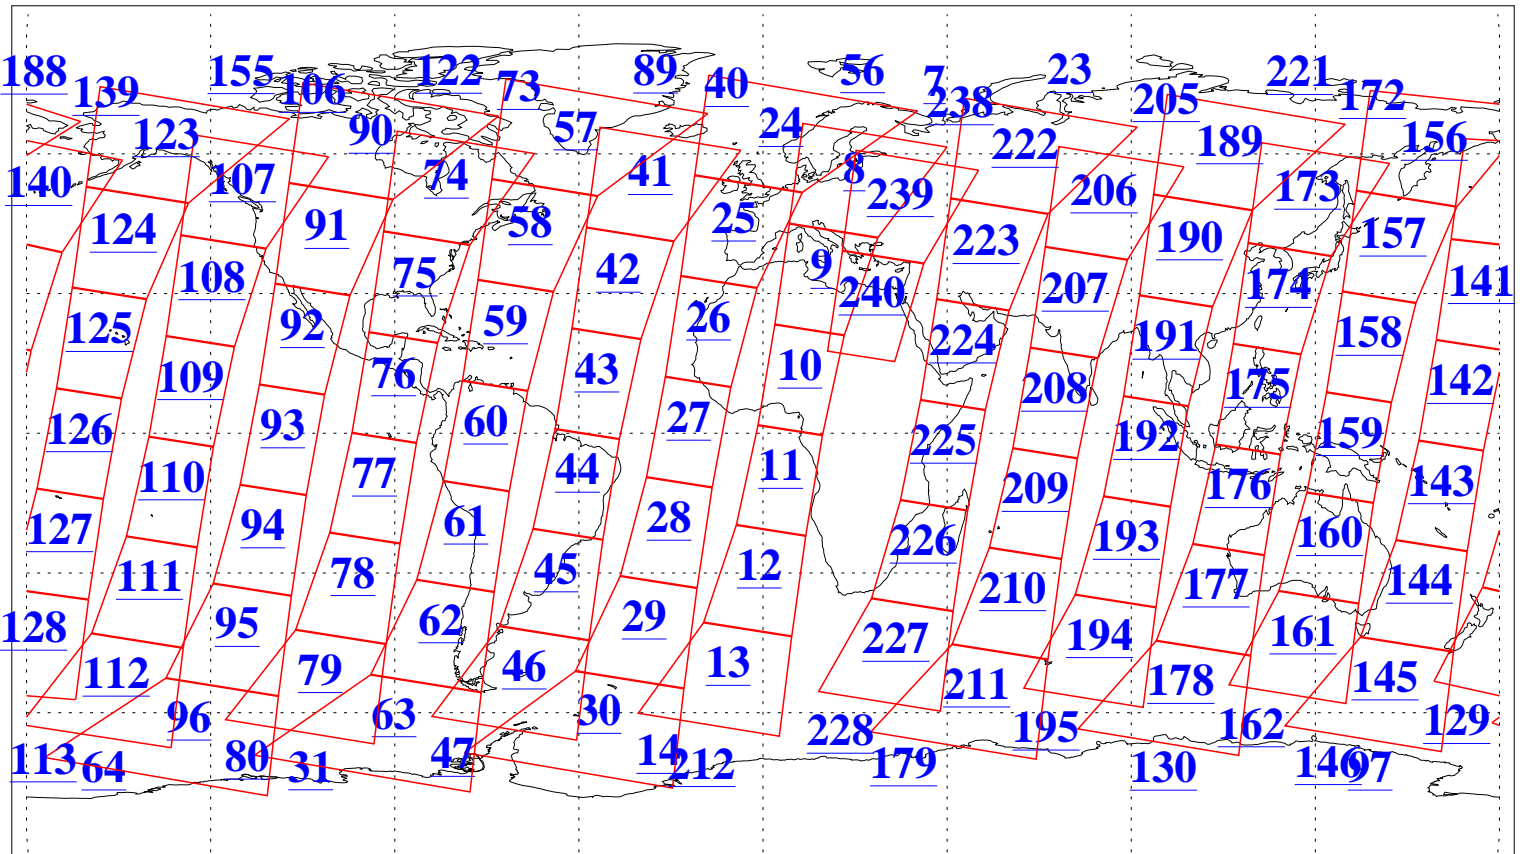

L1B Availability
AMSU Granules: 240
HSB Granules: 0
AIRS Granules: 240

15 Oct 2005
DoY 288
Aqua Day 1260
Granules: 1 to 120

Granules: 121 to 240

Legend: AMSU Available, HSB Available, AIRS Available

L1B Availability
AMSU Granules: 240
HSB Granules: 0
AIRS Granules: 240

15 Oct 2005
DoY 288
Aqua Day 1260
Ascending Granules

Descending Granules

Legend: AMSU Available, HSB Available, AIRS Available

L1B Availability
 AMSU Granules: 240
 HSB Granules: 0
 AIRS Granules: 240

15 Oct 2005
 DoY 288
 Aqua Day 1260

Northern Hemisphere Granules

Southern Hemisphere Granules

Legend: AMSU Available, HSB Available, AIRS Available