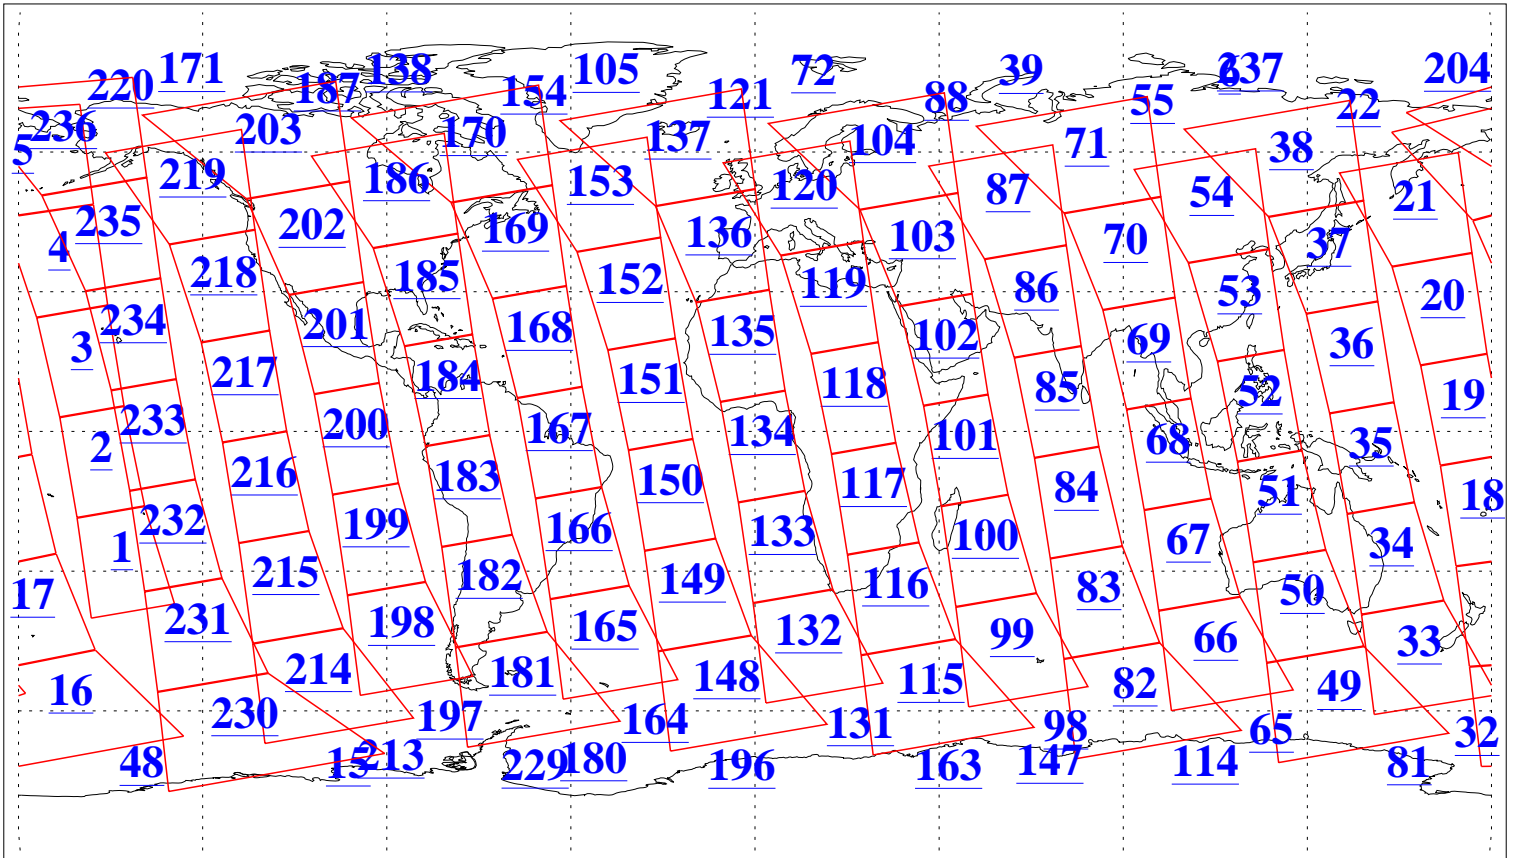

L1B Availability
AMSU Granules: 240
HSB Granules: 0
AIRS Granules: 240

15 Oct 2005
DoY 288
Aqua Day 1260
Granules: 1 to 120

Granules: 121 to 240

Legend: AMSU Available, HSB Available, AIRS Available

L1B Availability
AMSU Granules: 240
HSB Granules: 0
AIRS Granules: 240

15 Oct 2005
DoY 288
Aqua Day 1260
Ascending Granules

Descending Granules

Legend: AMSU Available, HSB Available, AIRS Available

L1B Availability
 AMSU Granules: 240
 HSB Granules: 0
 AIRS Granules: 240

15 Oct 2005
 DoY 288
 Aqua Day 1260

Northern Hemisphere Granules

Southern Hemisphere Granules

Legend: AMSU Available, HSB Available, AIRS Available