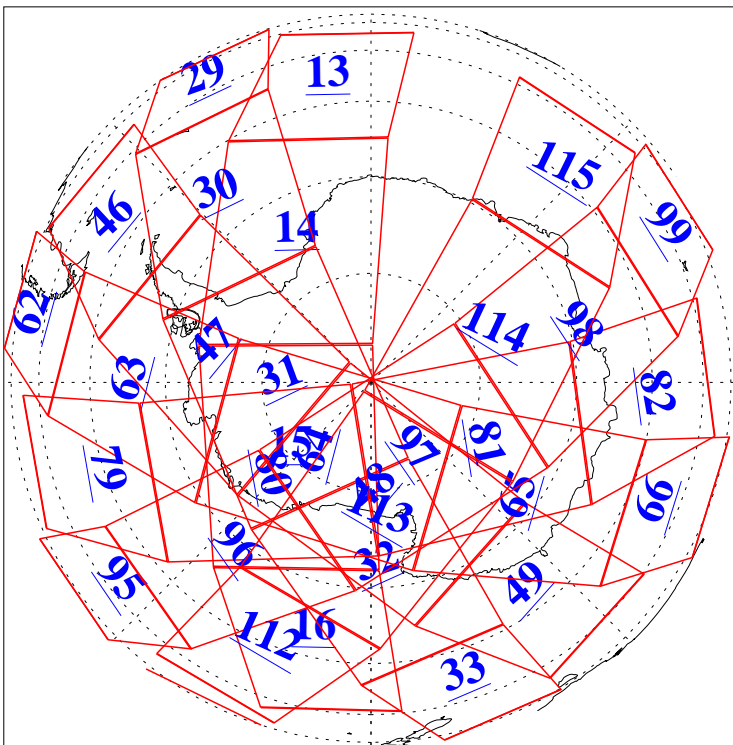

L1B Availability
AMSU Granules: 240
HSB Granules: 0
AIRS Granules: 240

15 Oct 2005
DoY 288
Aqua Day 1260
Granules: 1 to 120

Granules: 121 to 240

Legend: AMSU Available, HSB Available, AIRS Available

L1B Availability
AMSU Granules: 240
HSB Granules: 0
AIRS Granules: 240

15 Oct 2005
DoY 288
Aqua Day 1260
Ascending Granules

Descending Granules

Legend: AMSU Available, HSB Available, AIRS Available

L1B Availability
 AMSU Granules: 240
 HSB Granules: 0
 AIRS Granules: 240

15 Oct 2005
 DoY 288
 Aqua Day 1260

Northern Hemisphere Granules

Southern Hemisphere Granules

Legend: AMSU Available, HSB Available, AIRS Available