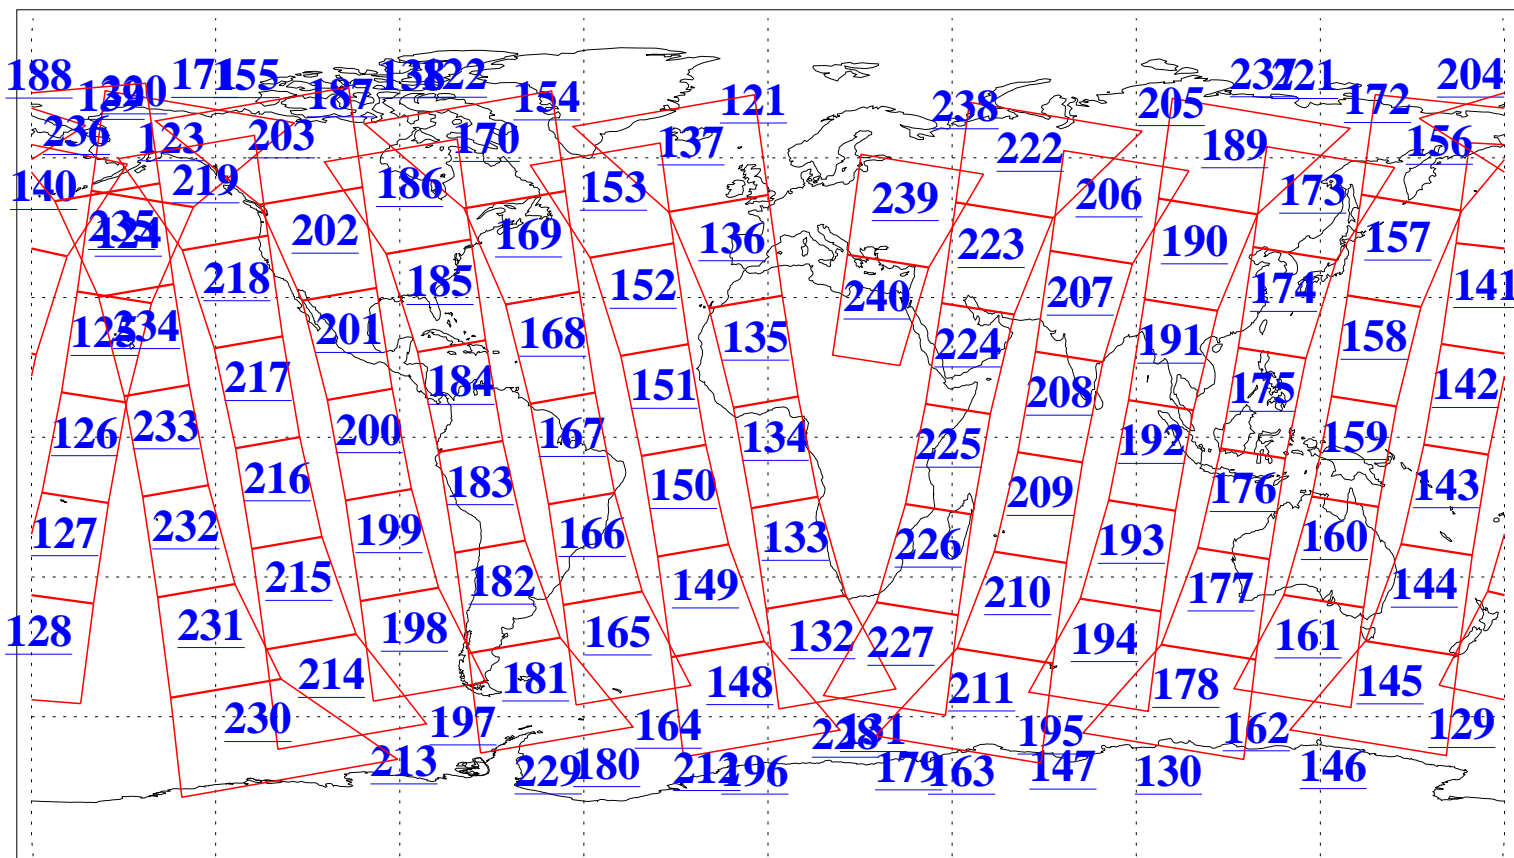

L1B Availability
AMSU Granules: 240
HSB Granules: 0
AIRS Granules: 240

15 Oct 2005
DoY 288
Aqua Day 1260
Granules: 1 to 120

Granules: 121 to 240

Legend: AMSU Available, HSB Available, AIRS Available

L1B Availability
AMSU Granules: 240
HSB Granules: 0
AIRS Granules: 240

15 Oct 2005
DoY 288
Aqua Day 1260
Ascending Granules

Descending Granules

Legend: AMSU Available, HSB Available, AIRS Available

L1B Availability
 AMSU Granules: 240
 HSB Granules: 0
 AIRS Granules: 240

15 Oct 2005
 DoY 288
 Aqua Day 1260