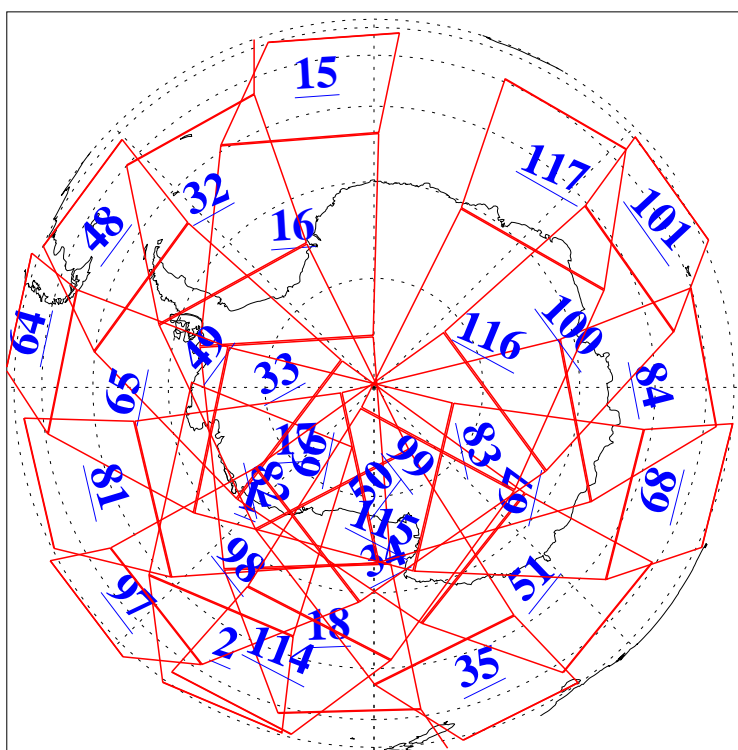

L1B Availability  
AMSU Granules: 240  
HSB Granules: 0  
AIRS Granules: 235

13 Oct 2005  
DoY 286  
Aqua Day 1258  
Granules: 1 to 120

Granules: 121 to 240

Legend: AMSU Available, HSB Available, AIRS Available

L1B Availability  
AMSU Granules: 240  
HSB Granules: 0  
AIRS Granules: 235

13 Oct 2005  
DoY 286  
Aqua Day 1258

Ascending Granules

Descending Granules

Legend: AMSU Available, HSB Available, AIRS Available

L1B Availability  
 AMSU Granules: 240  
 HSB Granules: 0  
 AIRS Granules: 235

13 Oct 2005  
 DoY 286  
 Aqua Day 1258

Northern Hemisphere Granules

Southern Hemisphere Granules

Legend: AMSU Available, HSB Available, AIRS Available