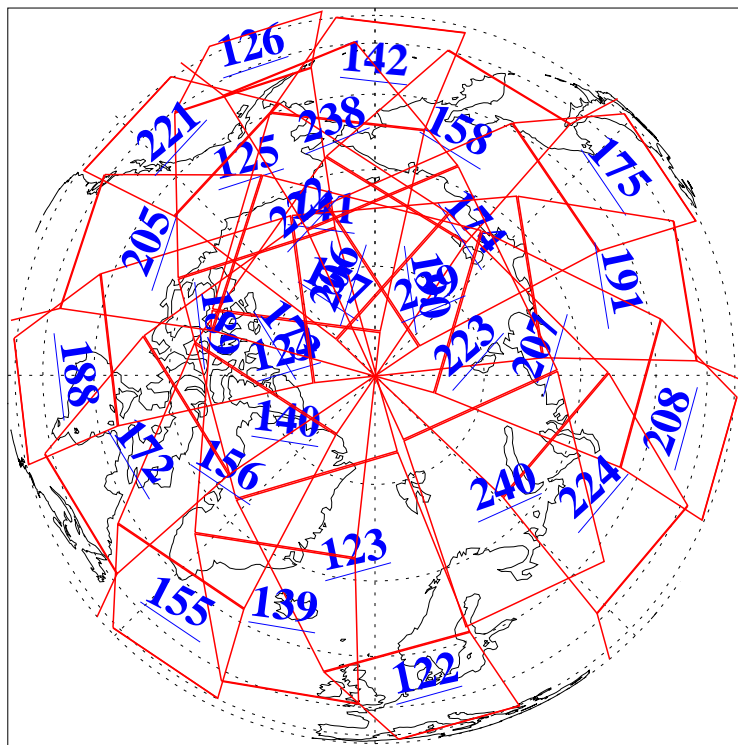

L1B Availability  
AMSU Granules: 240  
HSB Granules: 0  
AIRS Granules: 235

13 Oct 2005  
DoY 286  
Aqua Day 1258  
Granules: 1 to 120

Granules: 121 to 240

Legend: AMSU Available, HSB Available, AIRS Available

L1B Availability  
AMSU Granules: 240  
HSB Granules: 0  
AIRS Granules: 235

13 Oct 2005  
DoY 286  
Aqua Day 1258

Ascending Granules

Descending Granules

Legend: AMSU Available, HSB Available, AIRS Available

L1B Availability  
 AMSU Granules: 240  
 HSB Granules: 0  
 AIRS Granules: 235

13 Oct 2005  
 DoY 286  
 Aqua Day 1258

Northern Hemisphere Granules

Southern Hemisphere Granules

Legend: AMSU Available, HSB Available, AIRS Available