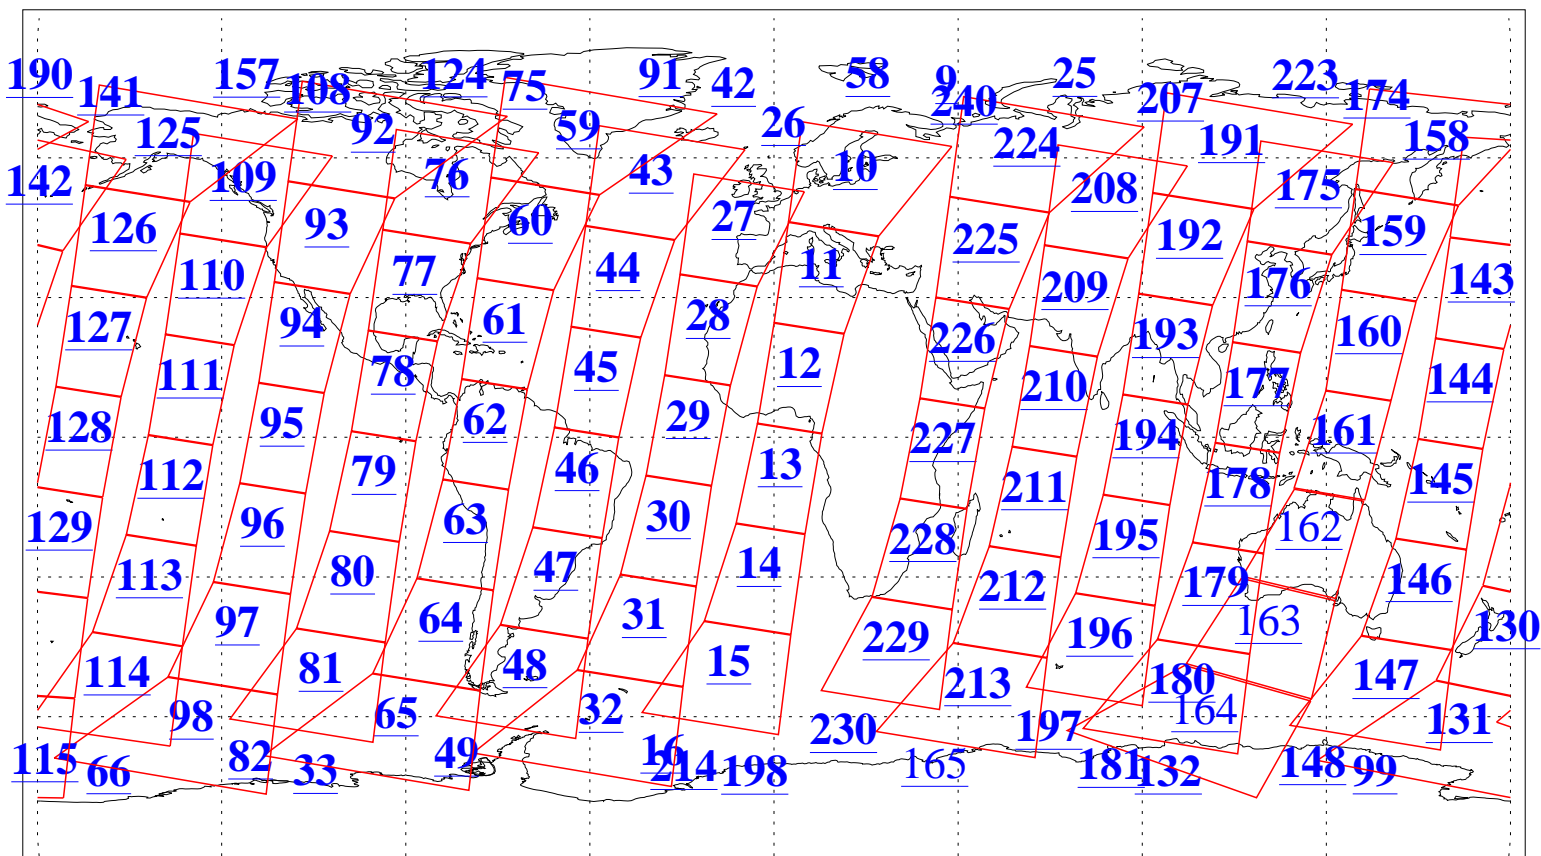

L1B Availability  
AMSU Granules: 240  
HSB Granules: 0  
AIRS Granules: 235

13 Oct 2005  
DoY 286  
Aqua Day 1258  
Granules: 1 to 120

Granules: 121 to 240

Legend: AMSU Available, HSB Available, AIRS Available

L1B Availability  
AMSU Granules: 240  
HSB Granules: 0  
AIRS Granules: 235

13 Oct 2005  
DoY 286  
Aqua Day 1258

Ascending Granules

Descending Granules

Legend: AMSU Available, HSB Available, AIRS Available

L1B Availability  
 AMSU Granules: 240  
 HSB Granules: 0  
 AIRS Granules: 235

13 Oct 2005  
 DoY 286  
 Aqua Day 1258

Northern Hemisphere Granules

Southern Hemisphere Granules

Legend: AMSU Available, HSB Available, AIRS Available