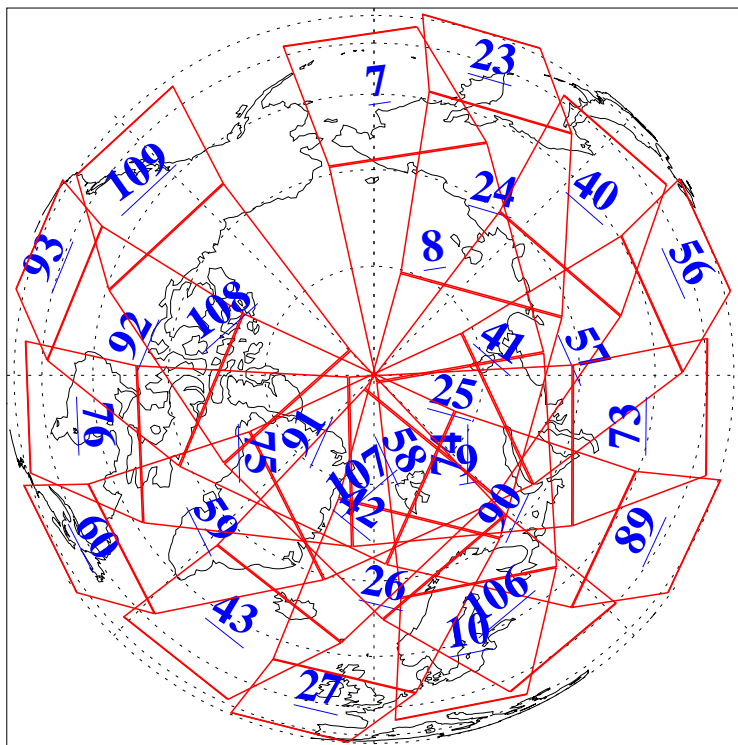

L1B Availability  
AMSU Granules: 240  
HSB Granules: 0  
AIRS Granules: 235

13 Oct 2005  
DoY 286  
Aqua Day 1258  
Granules: 1 to 120

Granules: 121 to 240

Legend: AMSU Available, HSB Available, AIRS Available

L1B Availability  
AMSU Granules: 240  
HSB Granules: 0  
AIRS Granules: 235

13 Oct 2005  
DoY 286  
Aqua Day 1258

Ascending Granules

Descending Granules

Legend: AMSU Available, HSB Available, AIRS Available

L1B Availability  
 AMSU Granules: 240  
 HSB Granules: 0  
 AIRS Granules: 235

13 Oct 2005  
 DoY 286  
 Aqua Day 1258

Northern Hemisphere Granules

Southern Hemisphere Granules

Legend: AMSU Available, HSB Available, AIRS Available