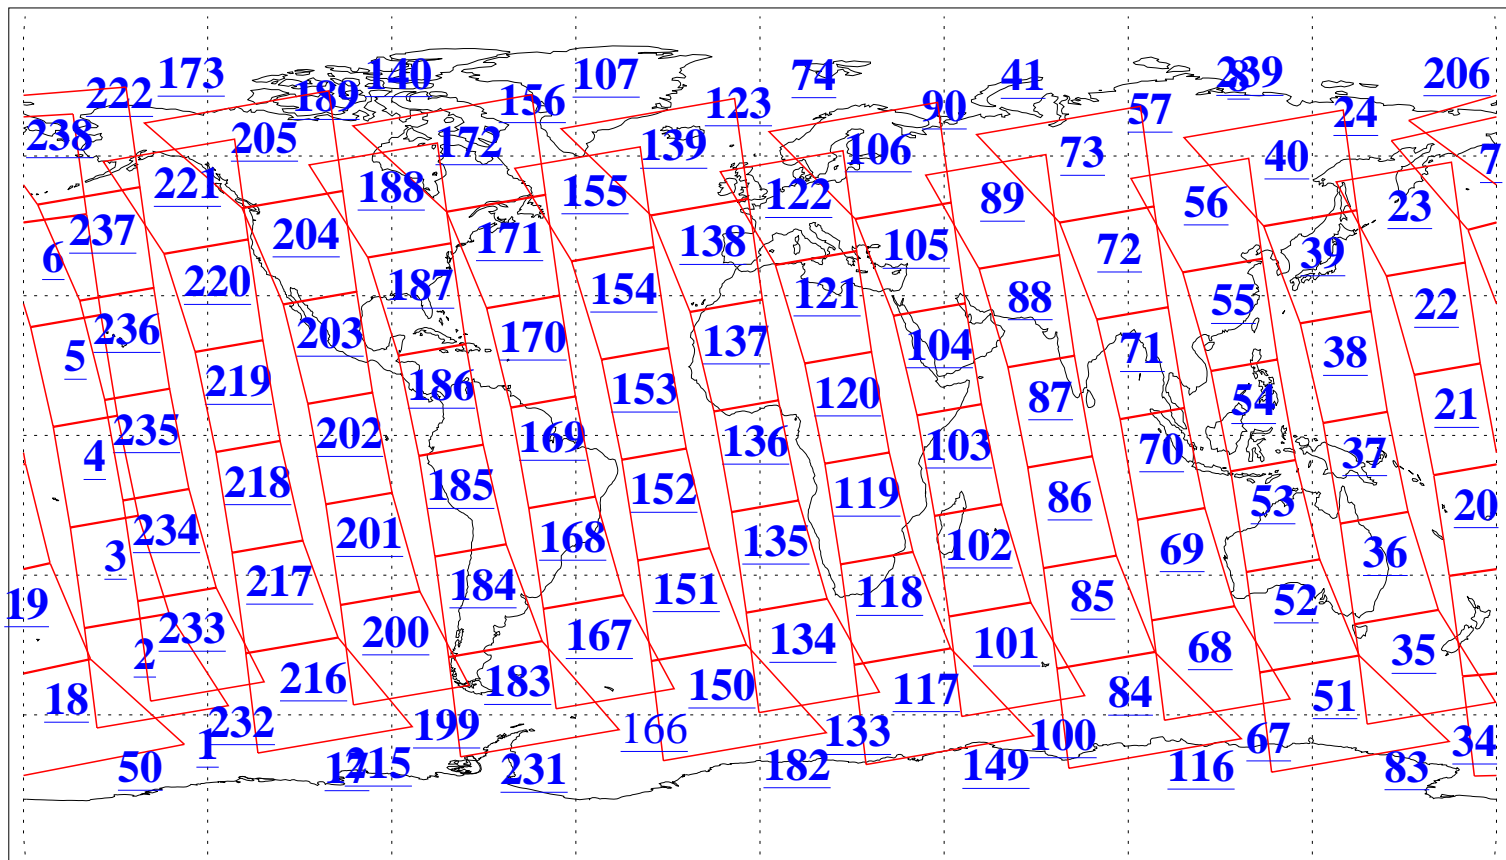

L1B Availability  
AMSU Granules: 240  
HSB Granules: 0  
AIRS Granules: 235

13 Oct 2005  
DoY 286  
Aqua Day 1258  
Granules: 1 to 120

Granules: 121 to 240

Legend: AMSU Available, HSB Available, AIRS Available

L1B Availability  
AMSU Granules: 240  
HSB Granules: 0  
AIRS Granules: 235

13 Oct 2005  
DoY 286  
Aqua Day 1258

Ascending Granules

Descending Granules

Legend: AMSU Available, HSB Available, AIRS Available

L1B Availability  
 AMSU Granules: 240  
 HSB Granules: 0  
 AIRS Granules: 235

13 Oct 2005  
 DoY 286  
 Aqua Day 1258

Northern Hemisphere Granules

Southern Hemisphere Granules

Legend: AMSU Available, HSB Available, AIRS Available