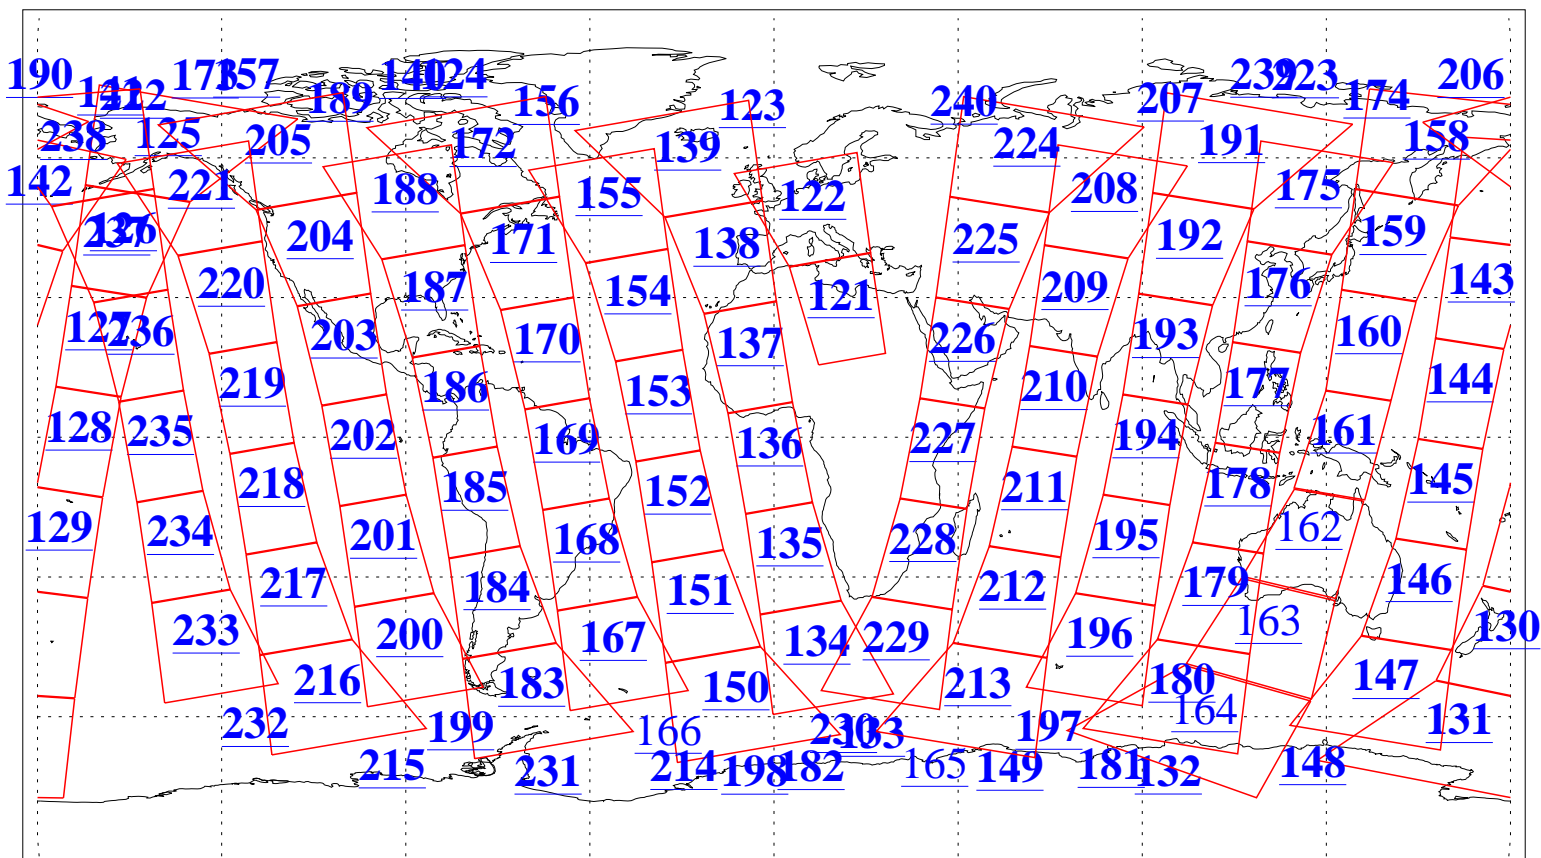

L1B Availability  
AMSU Granules: 240  
HSB Granules: 0  
AIRS Granules: 235

13 Oct 2005  
DoY 286  
Aqua Day 1258  
Granules: 1 to 120

Granules: 121 to 240

Legend: AMSU Available, HSB Available, AIRS Available

L1B Availability  
AMSU Granules: 240  
HSB Granules: 0  
AIRS Granules: 235

13 Oct 2005  
DoY 286  
Aqua Day 1258

Ascending Granules

Descending Granules

Legend: AMSU Available, HSB Available, AIRS Available

L1B Availability  
 AMSU Granules: 240  
 HSB Granules: 0  
 AIRS Granules: 235

13 Oct 2005  
 DoY 286  
 Aqua Day 1258

Northern Hemisphere Granules

Southern Hemisphere Granules

Legend: AMSU Available, HSB Available, AIRS Available