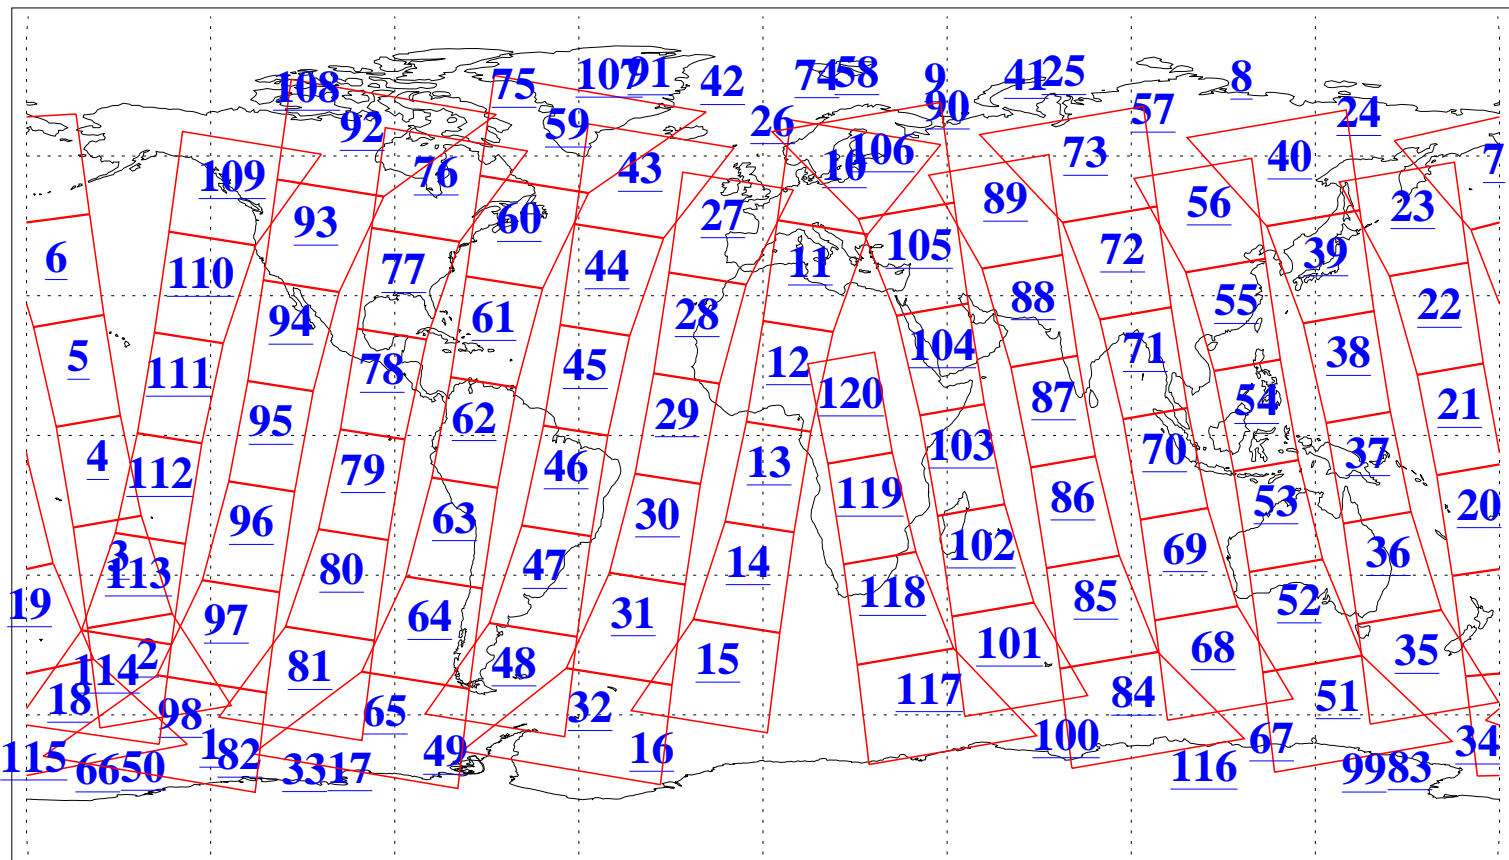

L1B Availability  
AMSU Granules: 240  
HSB Granules: 0  
AIRS Granules: 235

13 Oct 2005  
DoY 286  
Aqua Day 1258  
Granules: 1 to 120

Granules: 121 to 240

Legend: AMSU Available, HSB Available, AIRS Available

L1B Availability  
AMSU Granules: 240  
HSB Granules: 0  
AIRS Granules: 235

13 Oct 2005  
DoY 286  
Aqua Day 1258

Ascending Granules

Descending Granules

Legend: AMSU Available, HSB Available, AIRS Available

L1B Availability  
 AMSU Granules: 240  
 HSB Granules: 0  
 AIRS Granules: 235

13 Oct 2005  
 DoY 286  
 Aqua Day 1258

Northern Hemisphere Granules

Southern Hemisphere Granules

Legend: AMSU Available, HSB Available, AIRS Available