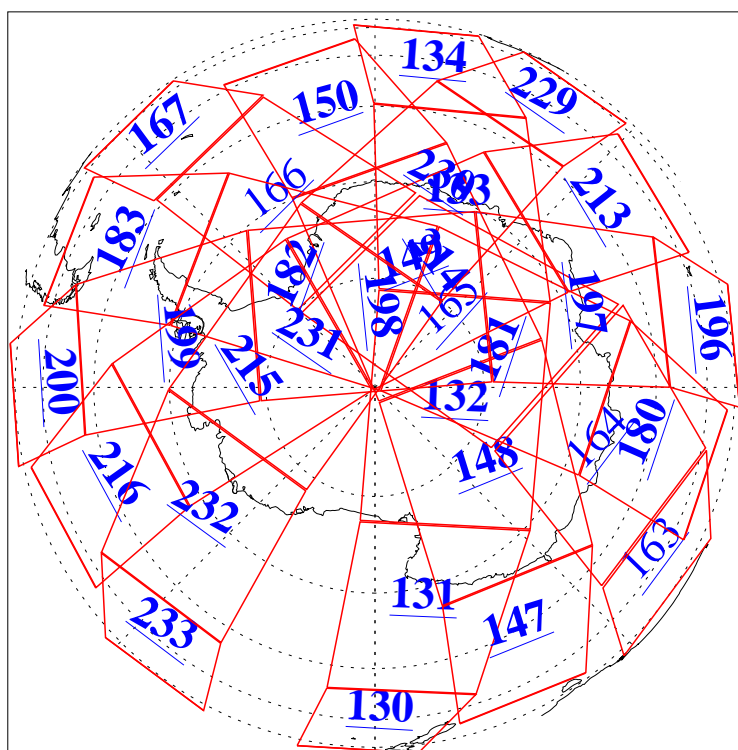

L1B Availability  
AMSU Granules: 240  
HSB Granules: 0  
AIRS Granules: 235

13 Oct 2005  
DoY 286  
Aqua Day 1258  
Granules: 1 to 120

Granules: 121 to 240

Legend: AMSU Available, HSB Available, AIRS Available

L1B Availability  
AMSU Granules: 240  
HSB Granules: 0  
AIRS Granules: 235

13 Oct 2005  
DoY 286  
Aqua Day 1258

Ascending Granules

Descending Granules

Legend: AMSU Available, HSB Available, AIRS Available

L1B Availability  
 AMSU Granules: 240  
 HSB Granules: 0  
 AIRS Granules: 235

13 Oct 2005  
 DoY 286  
 Aqua Day 1258

Northern Hemisphere Granules

Southern Hemisphere Granules

Legend: AMSU Available, HSB Available, AIRS Available