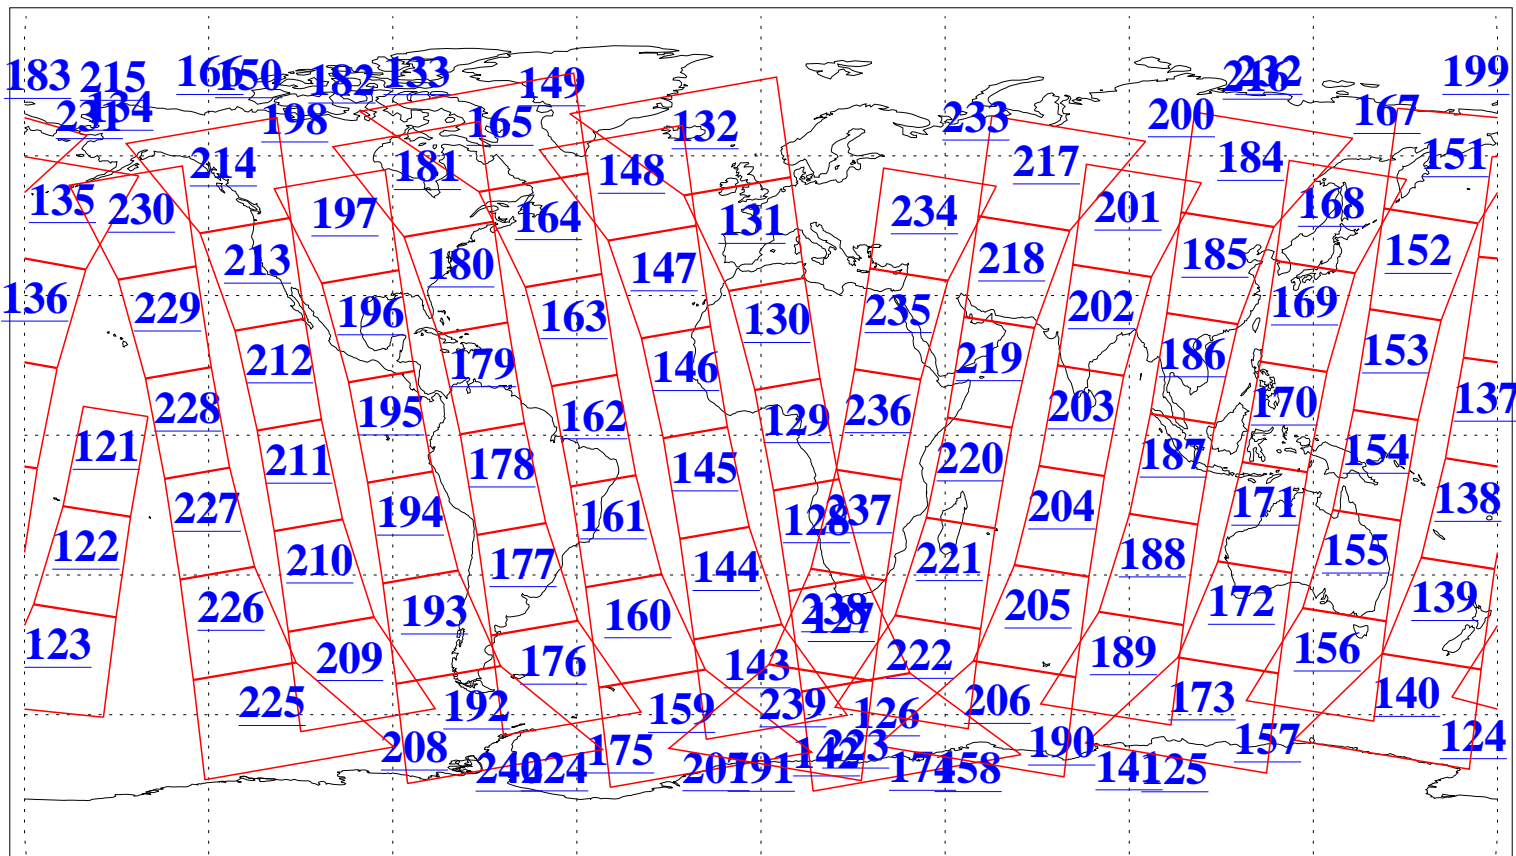

L1B Availability  
AMSU Granules: 240  
HSB Granules: 0  
AIRS Granules: 240

12 Oct 2005  
DoY 285  
Aqua Day 1257  
Granules: 1 to 120

Granules: 121 to 240

Legend: AMSU Available, HSB Available, AIRS Available

L1B Availability  
AMSU Granules: 240  
HSB Granules: 0  
AIRS Granules: 240

12 Oct 2005  
DoY 285  
Aqua Day 1257

Ascending Granules

Descending Granules

Legend: AMSU Available, HSB Available, AIRS Available