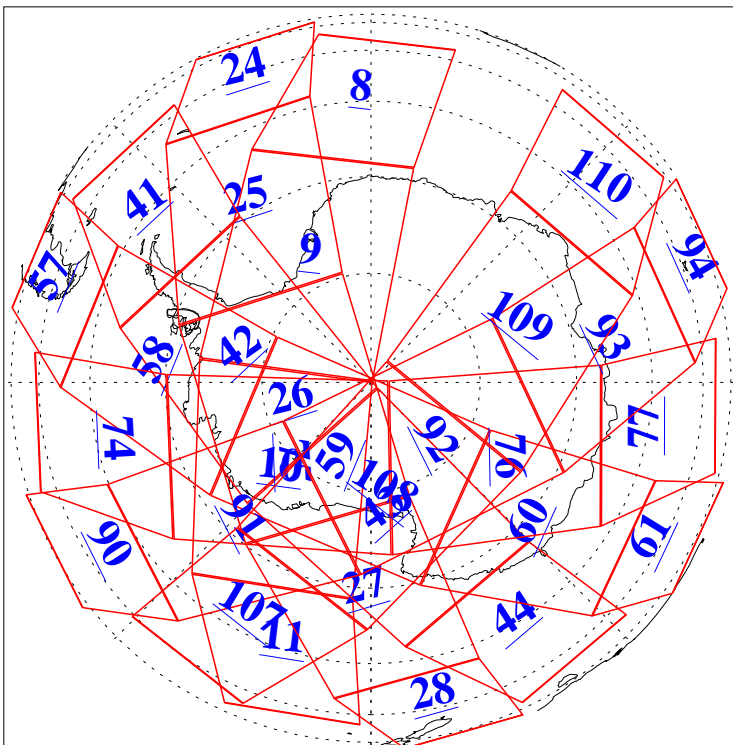

Legend: AMSU Available, HSB Available, AIRS Available