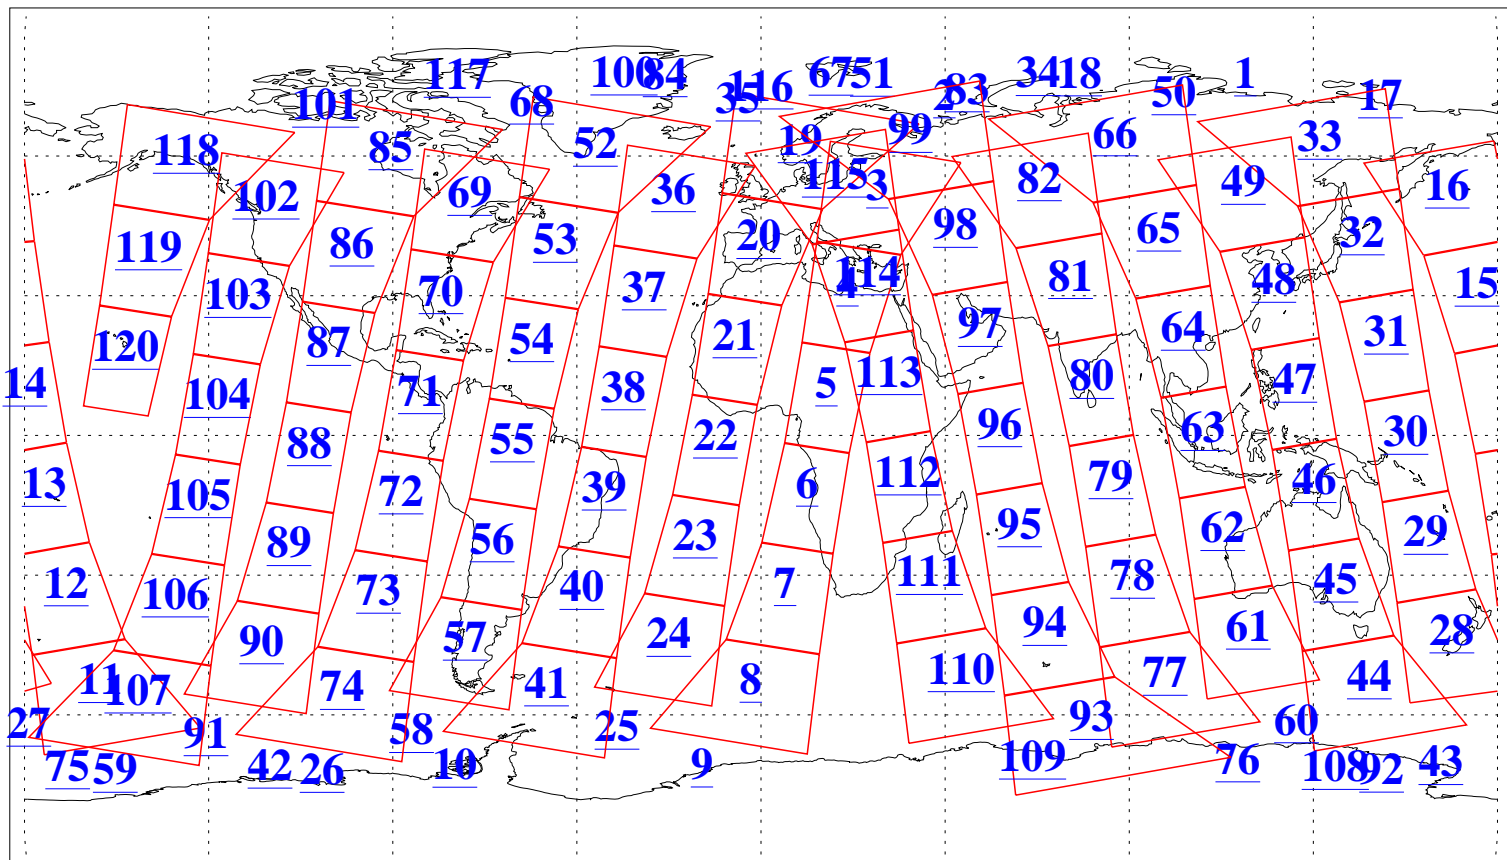

L1B Availability  
AMSU Granules: 240  
HSB Granules: 0  
AIRS Granules: 240

12 Oct 2005  
DoY 285  
Aqua Day 1257  
Granules: 1 to 120

Granules: 121 to 240

Legend: AMSU Available, HSB Available, AIRS Available

L1B Availability  
AMSU Granules: 240  
HSB Granules: 0  
AIRS Granules: 240

12 Oct 2005  
DoY 285  
Aqua Day 1257

Ascending Granules

Descending Granules

Legend: AMSU Available, HSB Available, AIRS Available

### Northern Hemisphere Granules