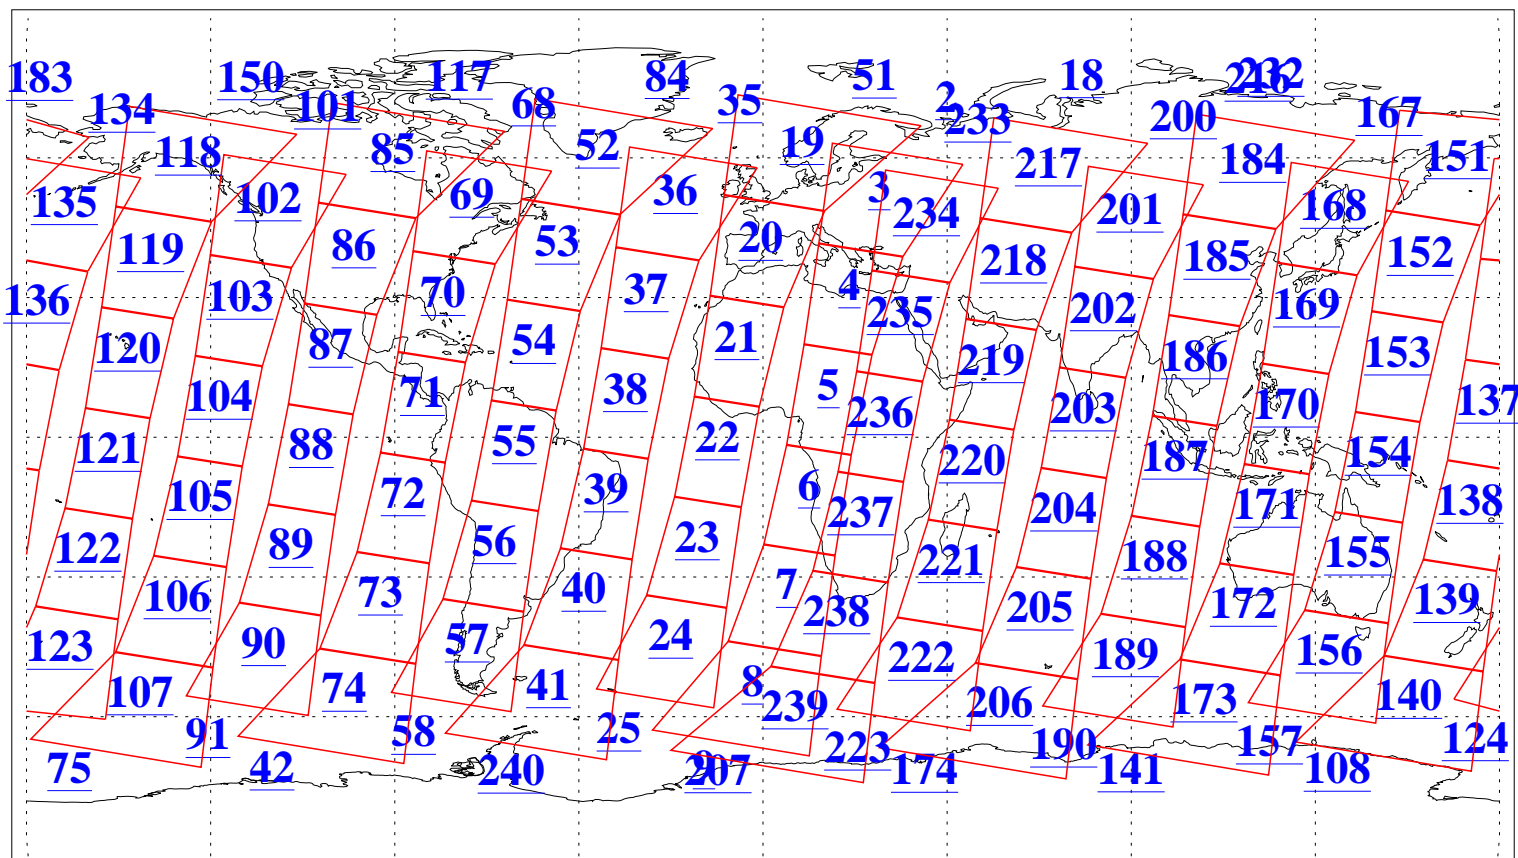

L1B Availability  
AMSU Granules: 240  
HSB Granules: 0  
AIRS Granules: 240

12 Oct 2005  
DoY 285  
Aqua Day 1257  
Granules: 1 to 120

Granules: 121 to 240

Legend: AMSU Available, HSB Available, AIRS Available

L1B Availability  
AMSU Granules: 240  
HSB Granules: 0  
AIRS Granules: 240

12 Oct 2005  
DoY 285  
Aqua Day 1257

Ascending Granules

Descending Granules

Legend: AMSU Available, HSB Available, AIRS Available