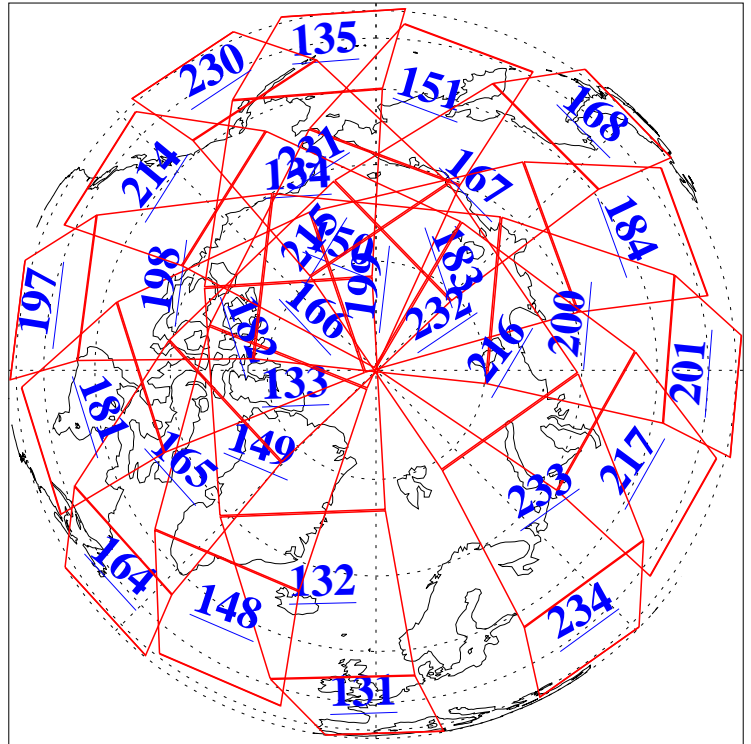

L1B Availability  
AMSU Granules: 240  
HSB Granules: 0  
AIRS Granules: 240

12 Oct 2005  
DoY 285  
Aqua Day 1257  
Granules: 1 to 120

Granules: 121 to 240

Legend: AMSU Available, HSB Available, AIRS Available

L1B Availability  
AMSU Granules: 240  
HSB Granules: 0  
AIRS Granules: 240

12 Oct 2005  
DoY 285  
Aqua Day 1257

Ascending Granules

Descending Granules

Legend: AMSU Available, HSB Available, AIRS Available

### Northern Hemisphere Granules