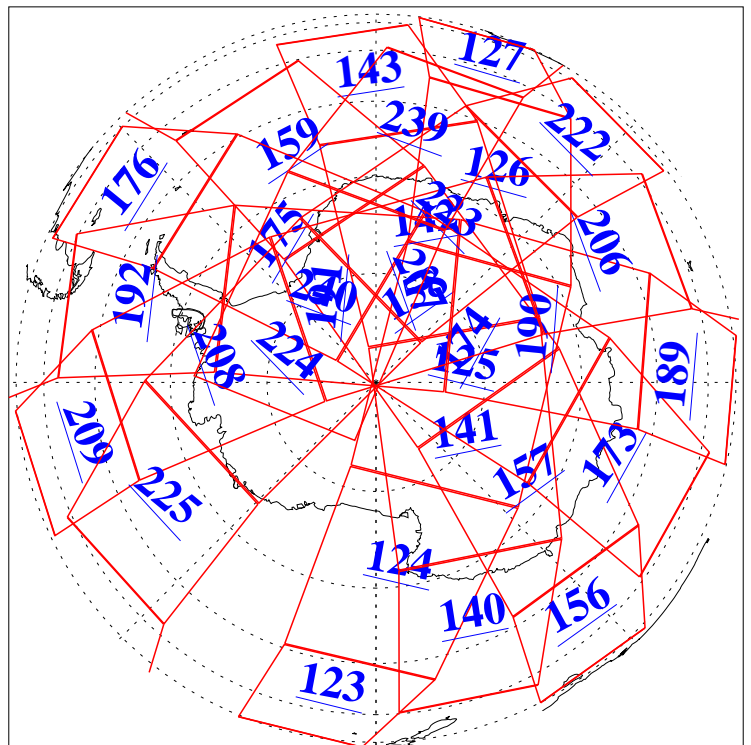

Legend: AMSU Available, HSB Available, AIRS Available