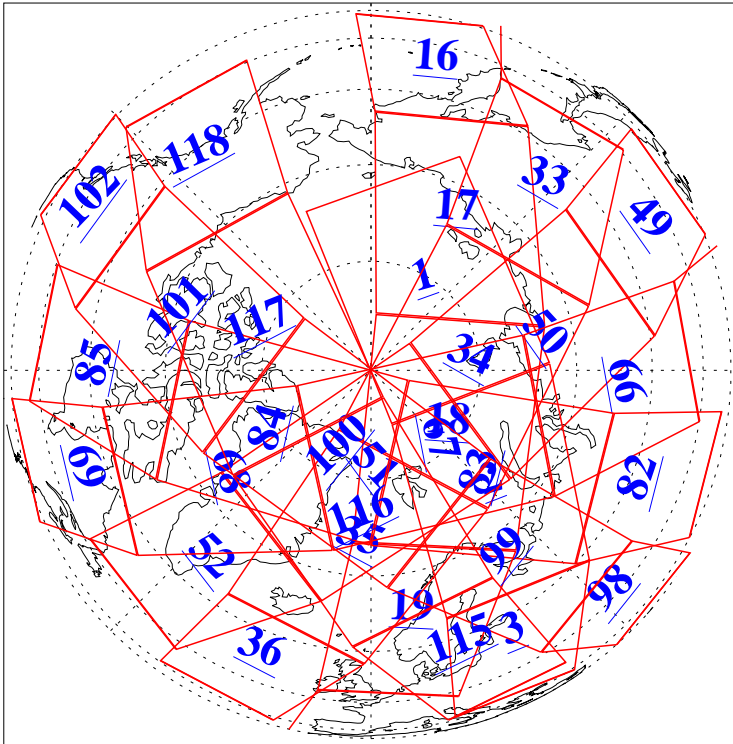

L1B Availability  
AMSU Granules: 240  
HSB Granules: 0  
AIRS Granules: 240

12 Oct 2005  
DoY 285  
Aqua Day 1257  
Granules: 1 to 120

Granules: 121 to 240

Legend: AMSU Available, HSB Available, AIRS Available

L1B Availability  
AMSU Granules: 240  
HSB Granules: 0  
AIRS Granules: 240

12 Oct 2005  
DoY 285  
Aqua Day 1257

Ascending Granules

Descending Granules

Legend: AMSU Available, HSB Available, AIRS Available

### Northern Hemisphere Granules