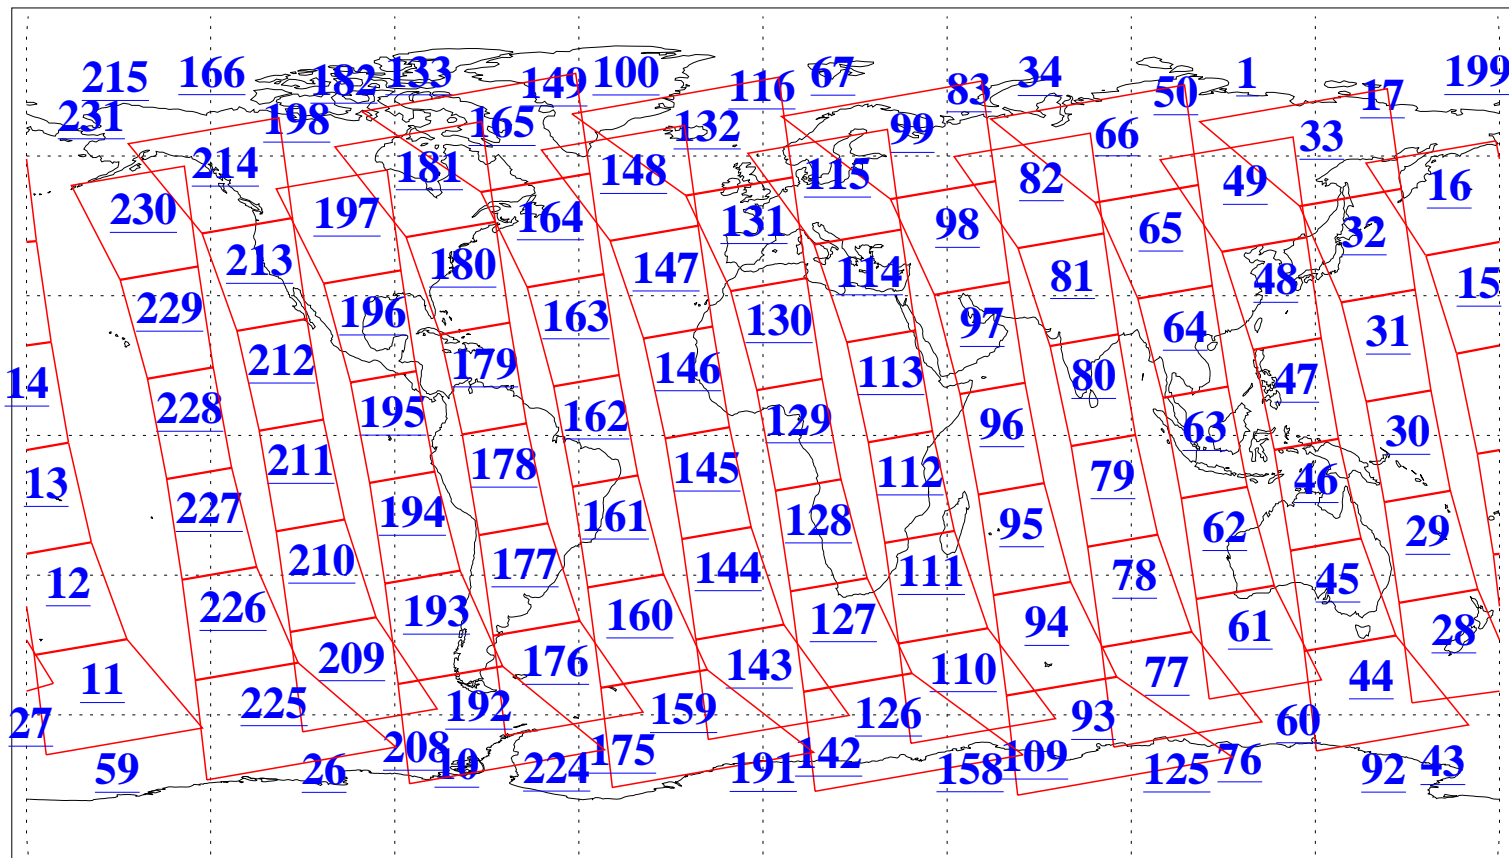

L1B Availability  
AMSU Granules: 240  
HSB Granules: 0  
AIRS Granules: 240

12 Oct 2005  
DoY 285  
Aqua Day 1257  
Granules: 1 to 120

Granules: 121 to 240

Legend: AMSU Available, HSB Available, AIRS Available

L1B Availability  
AMSU Granules: 240  
HSB Granules: 0  
AIRS Granules: 240

12 Oct 2005  
DoY 285  
Aqua Day 1257

Ascending Granules

Descending Granules

Legend: AMSU Available, HSB Available, AIRS Available