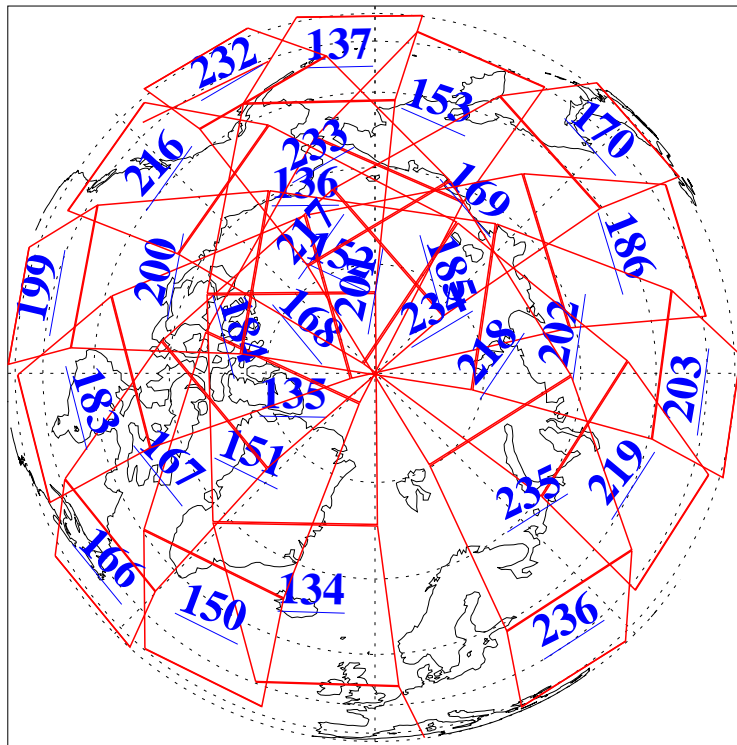

L1B Availability
AMSU Granules: 240
HSB Granules: 0
AIRS Granules: 240

10 Oct 2005
DoY 283
Aqua Day 1255
Granules: 1 to 120

Granules: 121 to 240

Legend: AMSU Available, HSB Available, AIRS Available

L1B Availability
AMSU Granules: 240
HSB Granules: 0
AIRS Granules: 240

10 Oct 2005
DoY 283
Aqua Day 1255

Ascending Granules

Descending Granules

Legend: AMSU Available, HSB Available, AIRS Available

L1B Availability
 AMSU Granules: 240
 HSB Granules: 0
 AIRS Granules: 240

10 Oct 2005
 DoY 283
 Aqua Day 1255

Northern Hemisphere Granules

Southern Hemisphere Granules

Legend: AMSU Available, HSB Available, **AIRS Available**