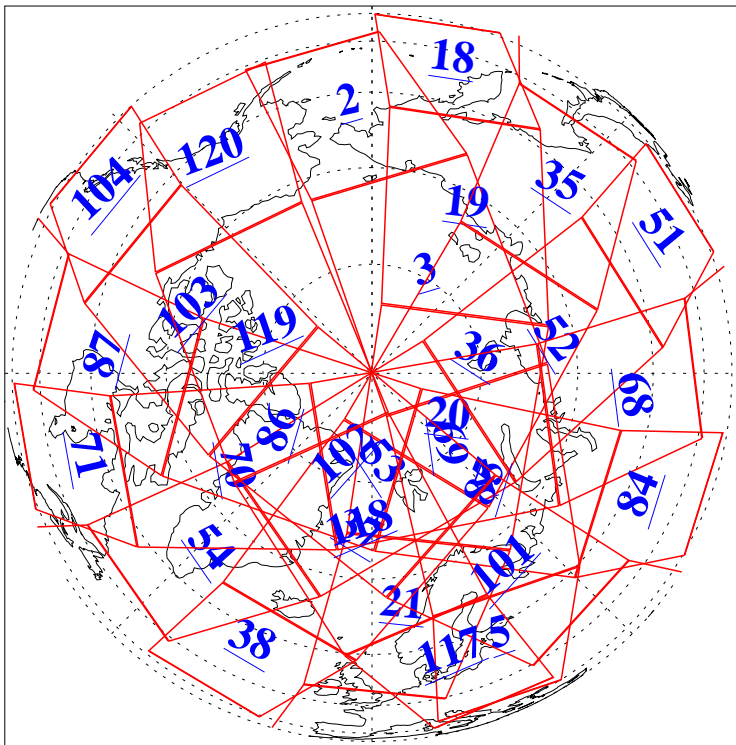

L1B Availability
AMSU Granules: 240
HSB Granules: 0
AIRS Granules: 240

10 Oct 2005
DoY 283
Aqua Day 1255
Granules: 1 to 120

Granules: 121 to 240

Legend: AMSU Available, HSB Available, AIRS Available

L1B Availability
AMSU Granules: 240
HSB Granules: 0
AIRS Granules: 240

10 Oct 2005
DoY 283
Aqua Day 1255

Ascending Granules

Descending Granules

Legend: AMSU Available, HSB Available, AIRS Available

L1B Availability
 AMSU Granules: 240
 HSB Granules: 0
 AIRS Granules: 240

10 Oct 2005
 DoY 283
 Aqua Day 1255

Northern Hemisphere Granules

Southern Hemisphere Granules

Legend: AMSU Available, HSB Available, **AIRS Available**