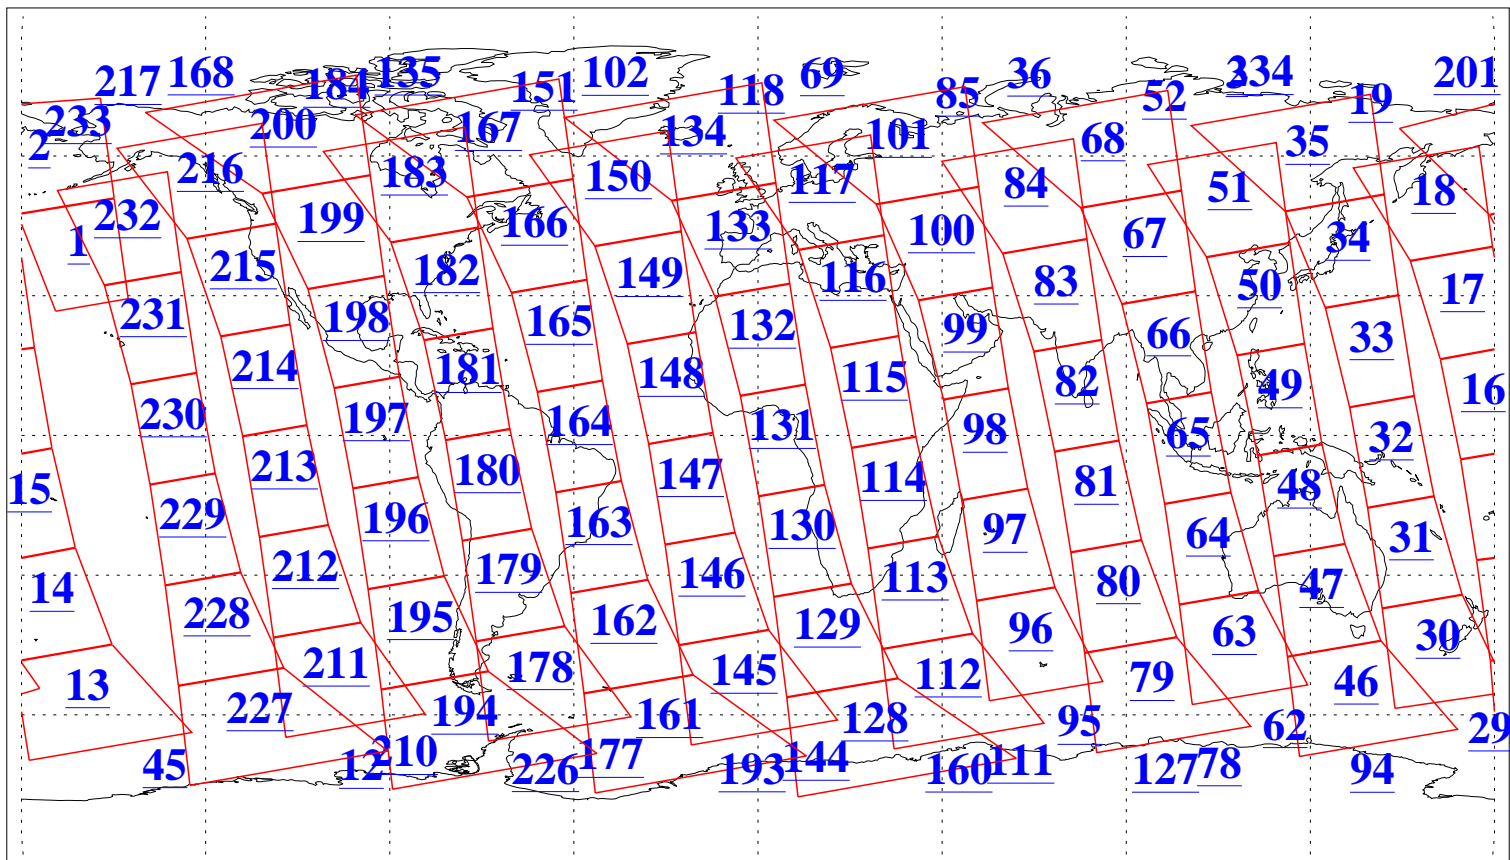

L1B Availability
AMSU Granules: 240
HSB Granules: 0
AIRS Granules: 240

10 Oct 2005
DoY 283
Aqua Day 1255
Granules: 1 to 120

Granules: 121 to 240

Legend: AMSU Available, HSB Available, AIRS Available

L1B Availability
AMSU Granules: 240
HSB Granules: 0
AIRS Granules: 240

10 Oct 2005
DoY 283
Aqua Day 1255

Ascending Granules

Descending Granules

Legend: AMSU Available, HSB Available, AIRS Available

L1B Availability
 AMSU Granules: 240
 HSB Granules: 0
 AIRS Granules: 240

10 Oct 2005
 DoY 283
 Aqua Day 1255

Northern Hemisphere Granules

Southern Hemisphere Granules

Legend: AMSU Available, HSB Available, **AIRS Available**