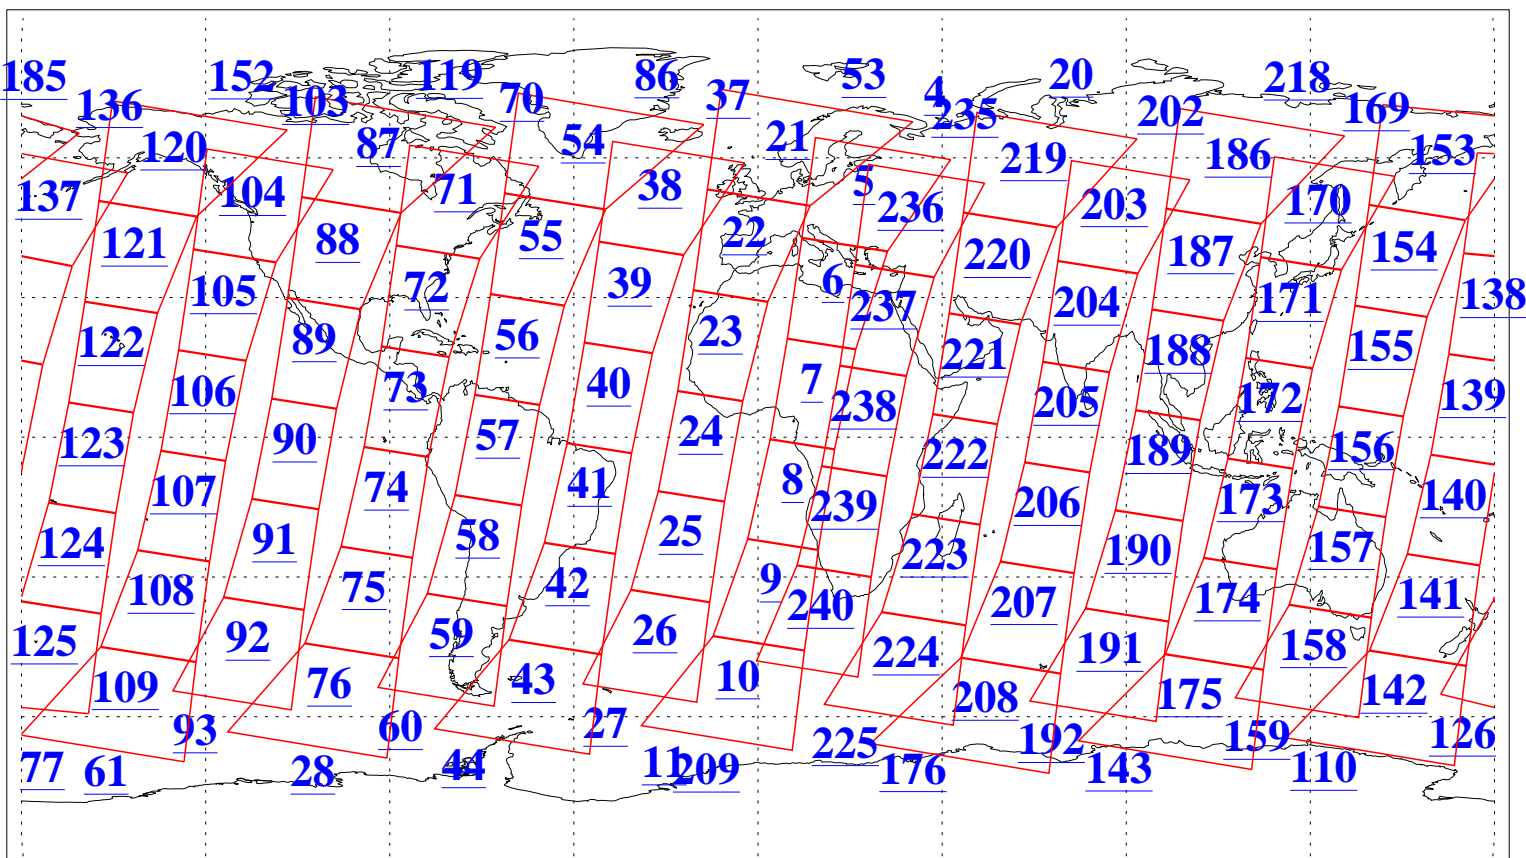

L1B Availability
AMSU Granules: 240
HSB Granules: 0
AIRS Granules: 240

10 Oct 2005
DoY 283
Aqua Day 1255
Granules: 1 to 120

Granules: 121 to 240

Legend: AMSU Available, HSB Available, AIRS Available

L1B Availability
AMSU Granules: 240
HSB Granules: 0
AIRS Granules: 240

10 Oct 2005
DoY 283
Aqua Day 1255

Ascending Granules

Descending Granules

Legend: AMSU Available, HSB Available, AIRS Available

L1B Availability
 AMSU Granules: 240
 HSB Granules: 0
 AIRS Granules: 240

10 Oct 2005
 DoY 283
 Aqua Day 1255

Northern Hemisphere Granules

Southern Hemisphere Granules

Legend: AMSU Available, HSB Available, **AIRS Available**