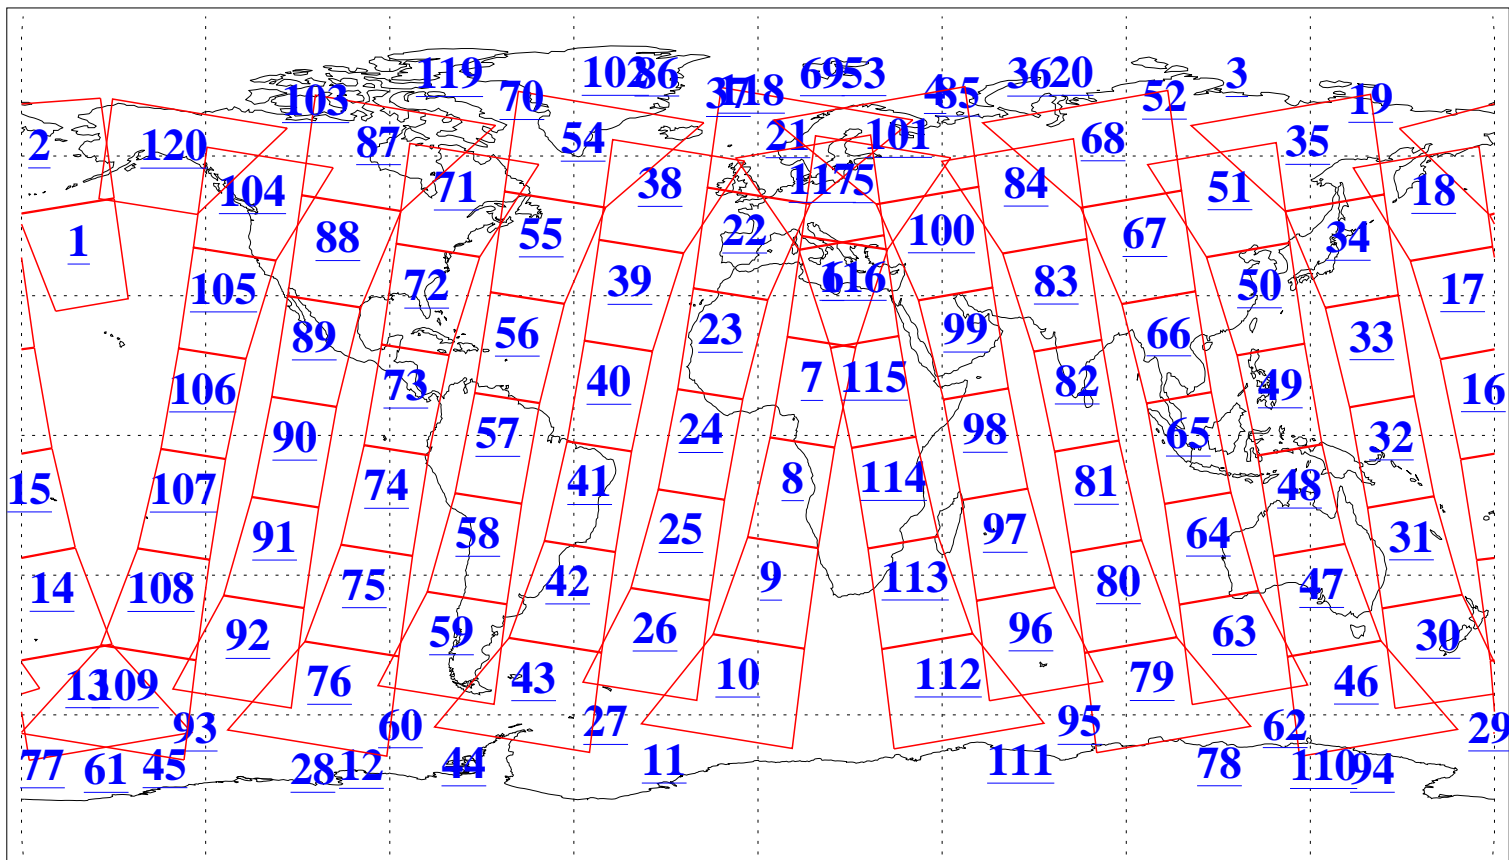

L1B Availability
AMSU Granules: 240
HSB Granules: 0
AIRS Granules: 240

10 Oct 2005
DoY 283
Aqua Day 1255
Granules: 1 to 120

Granules: 121 to 240

Legend: AMSU Available, HSB Available, AIRS Available

L1B Availability
AMSU Granules: 240
HSB Granules: 0
AIRS Granules: 240

10 Oct 2005
DoY 283
Aqua Day 1255

Ascending Granules

Descending Granules

Legend: AMSU Available, HSB Available, AIRS Available

L1B Availability
 AMSU Granules: 240
 HSB Granules: 0
 AIRS Granules: 240

10 Oct 2005
 DoY 283
 Aqua Day 1255

Northern Hemisphere Granules

Southern Hemisphere Granules

Legend: AMSU Available, HSB Available, **AIRS Available**