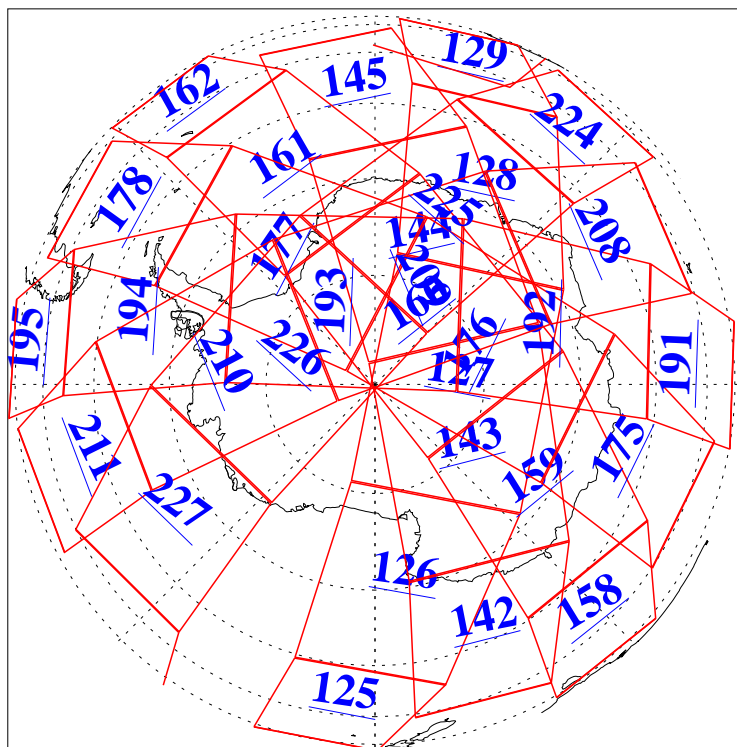

L1B Availability
AMSU Granules: 240
HSB Granules: 0
AIRS Granules: 240

10 Oct 2005
DoY 283
Aqua Day 1255
Granules: 1 to 120

Granules: 121 to 240

Legend: AMSU Available, HSB Available, AIRS Available

L1B Availability
AMSU Granules: 240
HSB Granules: 0
AIRS Granules: 240

10 Oct 2005
DoY 283
Aqua Day 1255

Ascending Granules

Descending Granules

Legend: AMSU Available, HSB Available, AIRS Available

L1B Availability
 AMSU Granules: 240
 HSB Granules: 0
 AIRS Granules: 240

10 Oct 2005
 DoY 283
 Aqua Day 1255

Northern Hemisphere Granules

Southern Hemisphere Granules

Legend: AMSU Available, HSB Available, **AIRS Available**