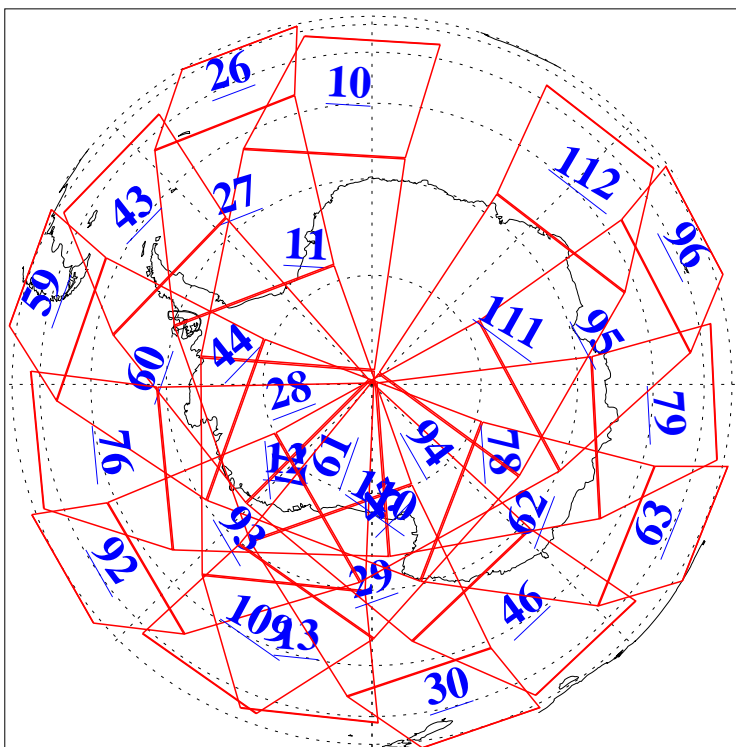

L1B Availability
AMSU Granules: 240
HSB Granules: 0
AIRS Granules: 240

10 Oct 2005
DoY 283
Aqua Day 1255
Granules: 1 to 120

Granules: 121 to 240

Legend: AMSU Available, HSB Available, AIRS Available

L1B Availability
AMSU Granules: 240
HSB Granules: 0
AIRS Granules: 240

10 Oct 2005
DoY 283
Aqua Day 1255

Ascending Granules

Descending Granules

Legend: AMSU Available, HSB Available, AIRS Available

L1B Availability
 AMSU Granules: 240
 HSB Granules: 0
 AIRS Granules: 240

10 Oct 2005
 DoY 283
 Aqua Day 1255

Northern Hemisphere Granules

Southern Hemisphere Granules

Legend: AMSU Available, HSB Available, **AIRS Available**