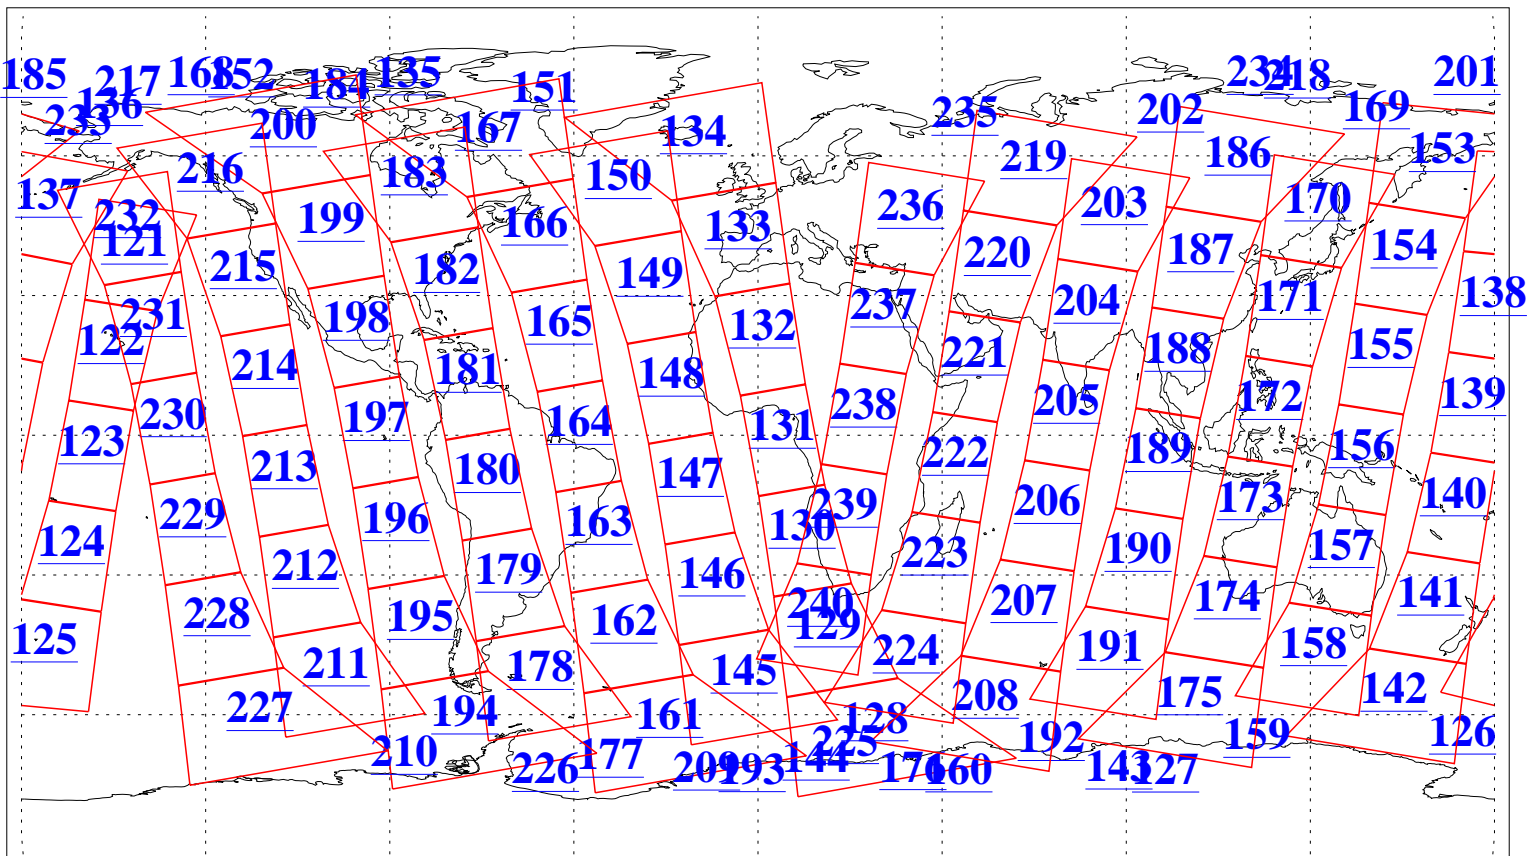

L1B Availability
AMSU Granules: 240
HSB Granules: 0
AIRS Granules: 240

10 Oct 2005
DoY 283
Aqua Day 1255
Granules: 1 to 120

Granules: 121 to 240

Legend: AMSU Available, HSB Available, AIRS Available

L1B Availability
AMSU Granules: 240
HSB Granules: 0
AIRS Granules: 240

10 Oct 2005
DoY 283
Aqua Day 1255

Ascending Granules

Descending Granules

Legend: AMSU Available, HSB Available, AIRS Available

L1B Availability
 AMSU Granules: 240
 HSB Granules: 0
 AIRS Granules: 240

10 Oct 2005
 DoY 283
 Aqua Day 1255

Northern Hemisphere Granules

Southern Hemisphere Granules

Legend: AMSU Available, HSB Available, **AIRS Available**