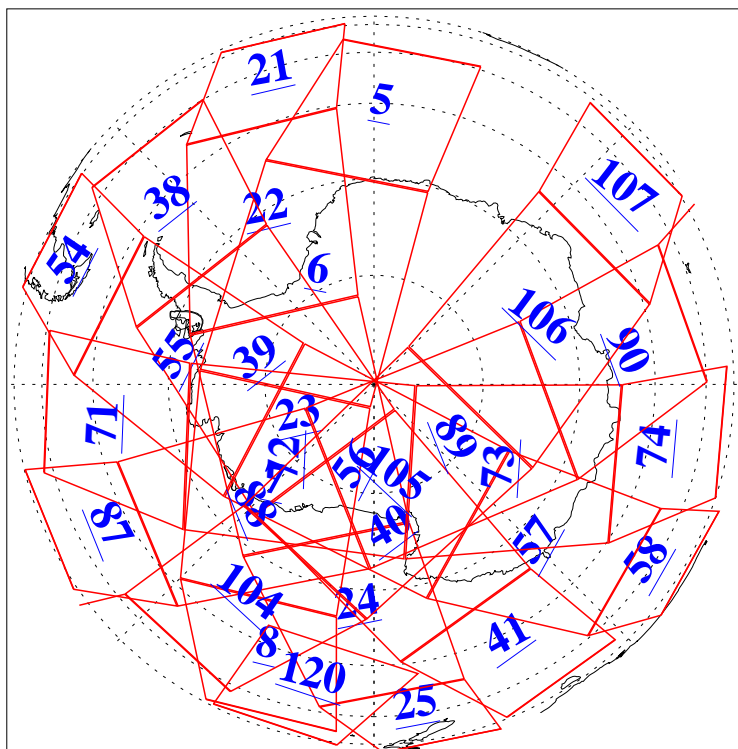

L1B Availability  
AMSU Granules: 240  
HSB Granules: 0  
AIRS Granules: 240

7 Oct 2005  
DoY 280  
Aqua Day 1252  
Granules: 1 to 120

Granules: 121 to 240

Legend: AMSU Available, HSB Available, AIRS Available

L1B Availability  
AMSU Granules: 240  
HSB Granules: 0  
AIRS Granules: 240

7 Oct 2005  
DoY 280  
Aqua Day 1252

Ascending Granules

Descending Granules

Legend: AMSU Available, HSB Available, AIRS Available

L1B Availability  
 AMSU Granules: 240  
 HSB Granules: 0  
 AIRS Granules: 240

7 Oct 2005  
 DoY 280  
 Aqua Day 1252

Northern Hemisphere Granules

Southern Hemisphere Granules

Legend: AMSU Available, HSB Available, AIRS Available