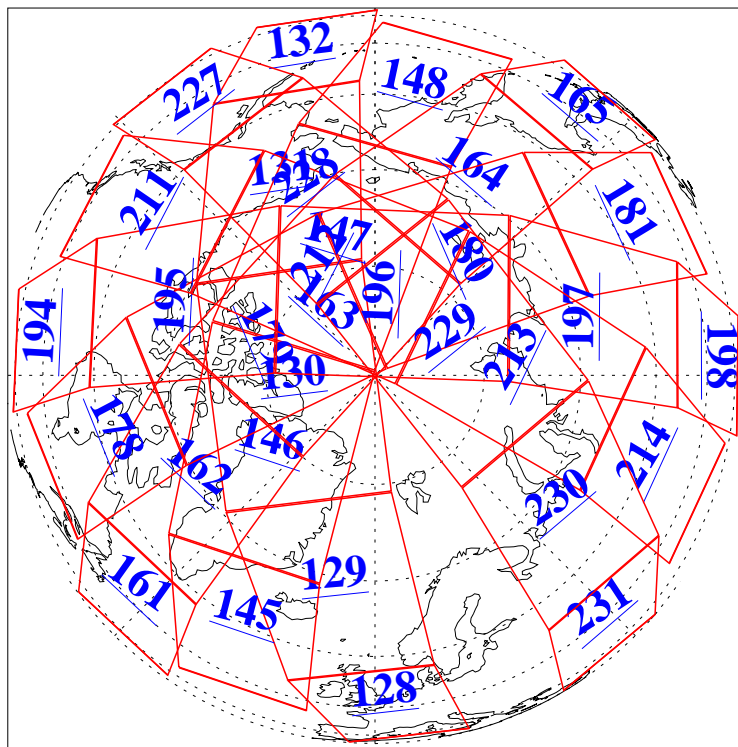

L1B Availability  
AMSU Granules: 240  
HSB Granules: 0  
AIRS Granules: 240

7 Oct 2005  
DoY 280  
Aqua Day 1252  
Granules: 1 to 120

Granules: 121 to 240

Legend: AMSU Available, HSB Available, AIRS Available

L1B Availability  
AMSU Granules: 240  
HSB Granules: 0  
AIRS Granules: 240

7 Oct 2005  
DoY 280  
Aqua Day 1252

Ascending Granules

Descending Granules

Legend: AMSU Available, HSB Available, AIRS Available

L1B Availability  
 AMSU Granules: 240  
 HSB Granules: 0  
 AIRS Granules: 240

7 Oct 2005  
 DoY 280  
 Aqua Day 1252

Northern Hemisphere Granules

Southern Hemisphere Granules

Legend: AMSU Available, HSB Available, AIRS Available