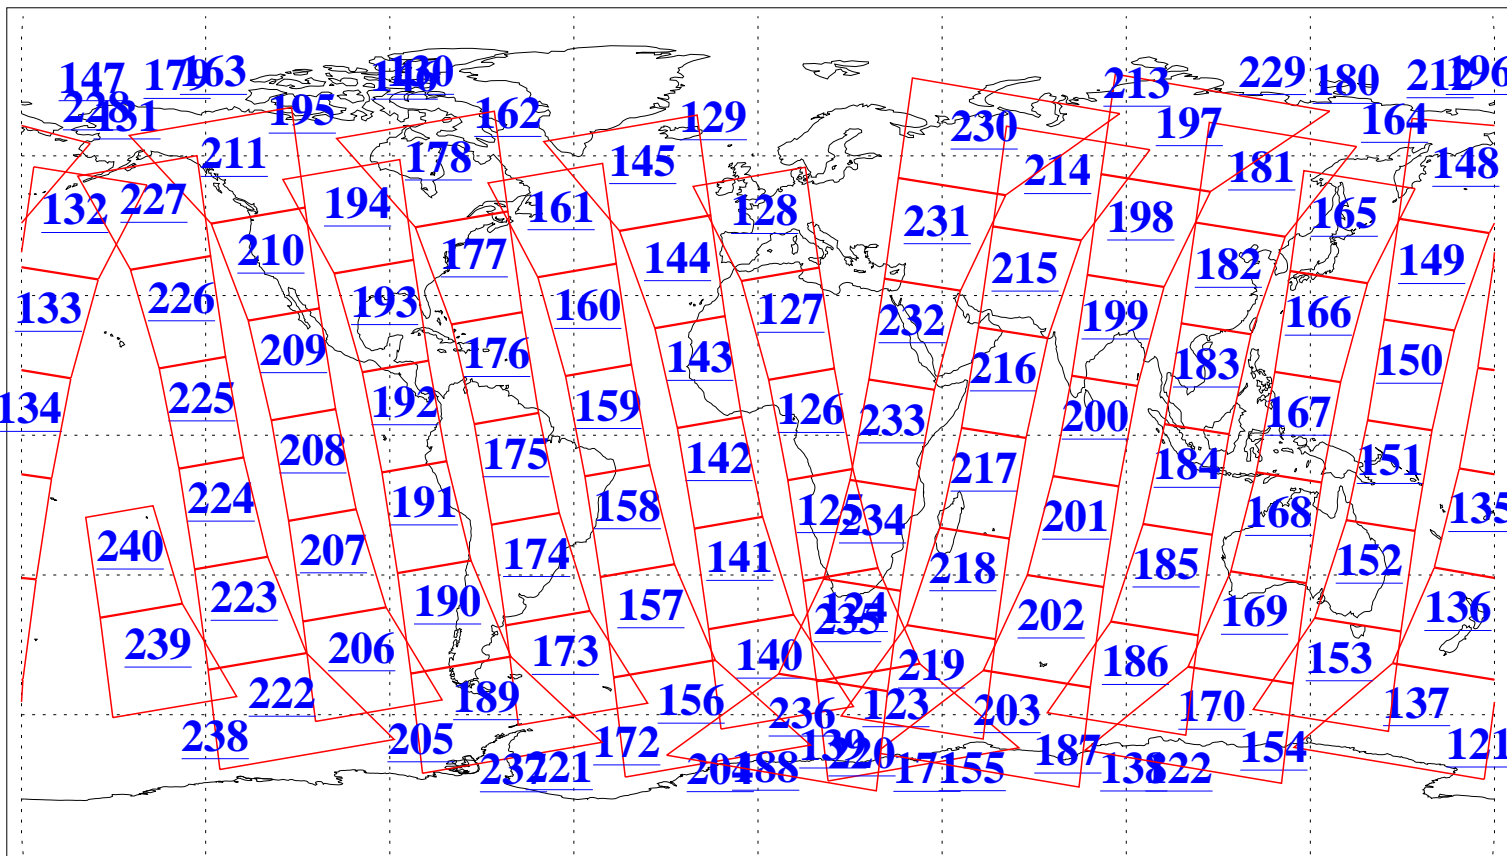

L1B Availability  
AMSU Granules: 240  
HSB Granules: 0  
AIRS Granules: 240

7 Oct 2005  
DoY 280  
Aqua Day 1252  
Granules: 1 to 120

Granules: 121 to 240

Legend: AMSU Available, HSB Available, AIRS Available

L1B Availability  
AMSU Granules: 240  
HSB Granules: 0  
AIRS Granules: 240

7 Oct 2005  
DoY 280  
Aqua Day 1252

Ascending Granules

Descending Granules

Legend: AMSU Available, HSB Available, AIRS Available

L1B Availability  
 AMSU Granules: 240  
 HSB Granules: 0  
 AIRS Granules: 240

7 Oct 2005  
 DoY 280  
 Aqua Day 1252

Northern Hemisphere Granules

Southern Hemisphere Granules

Legend: AMSU Available, HSB Available, AIRS Available