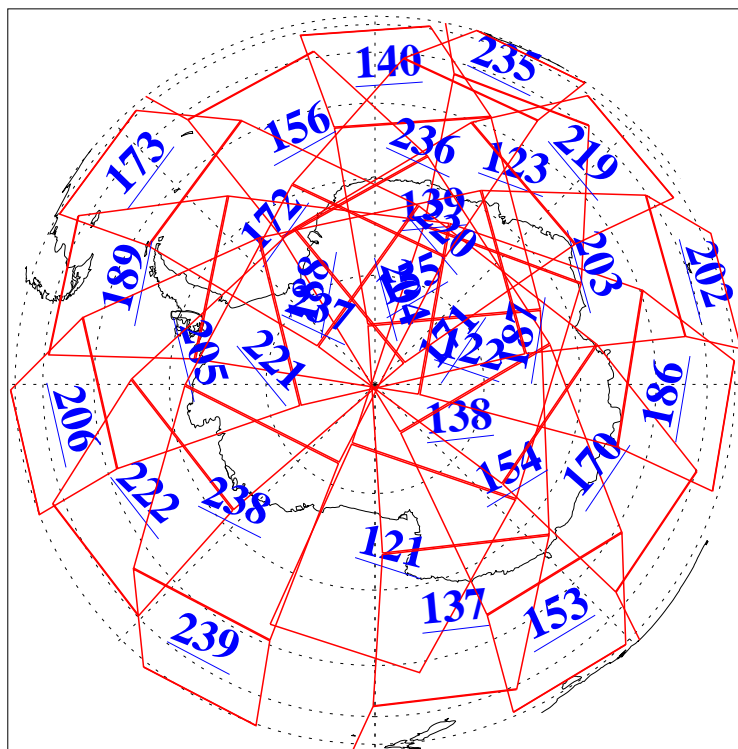

L1B Availability  
AMSU Granules: 240  
HSB Granules: 0  
AIRS Granules: 240

7 Oct 2005  
DoY 280  
Aqua Day 1252  
Granules: 1 to 120

Granules: 121 to 240

Legend: AMSU Available, HSB Available, AIRS Available

L1B Availability  
AMSU Granules: 240  
HSB Granules: 0  
AIRS Granules: 240

7 Oct 2005  
DoY 280  
Aqua Day 1252

Ascending Granules

Descending Granules

Legend: AMSU Available, HSB Available, AIRS Available

L1B Availability  
 AMSU Granules: 240  
 HSB Granules: 0  
 AIRS Granules: 240

7 Oct 2005  
 DoY 280  
 Aqua Day 1252

Northern Hemisphere Granules

Southern Hemisphere Granules

Legend: AMSU Available, HSB Available, AIRS Available