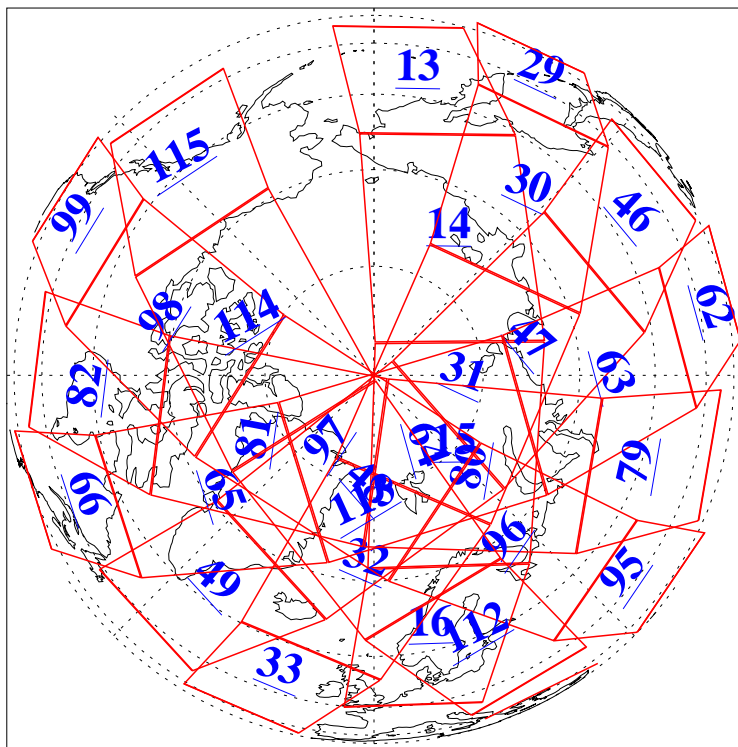

L1B Availability  
AMSU Granules: 240  
HSB Granules: 0  
AIRS Granules: 240

7 Oct 2005  
DoY 280  
Aqua Day 1252  
Granules: 1 to 120

Granules: 121 to 240

Legend: AMSU Available, HSB Available, AIRS Available

L1B Availability  
AMSU Granules: 240  
HSB Granules: 0  
AIRS Granules: 240

7 Oct 2005  
DoY 280  
Aqua Day 1252

Ascending Granules

Descending Granules

Legend: AMSU Available, HSB Available, AIRS Available

L1B Availability  
 AMSU Granules: 240  
 HSB Granules: 0  
 AIRS Granules: 240

7 Oct 2005  
 DoY 280  
 Aqua Day 1252

Northern Hemisphere Granules

Southern Hemisphere Granules

Legend: AMSU Available, HSB Available, AIRS Available