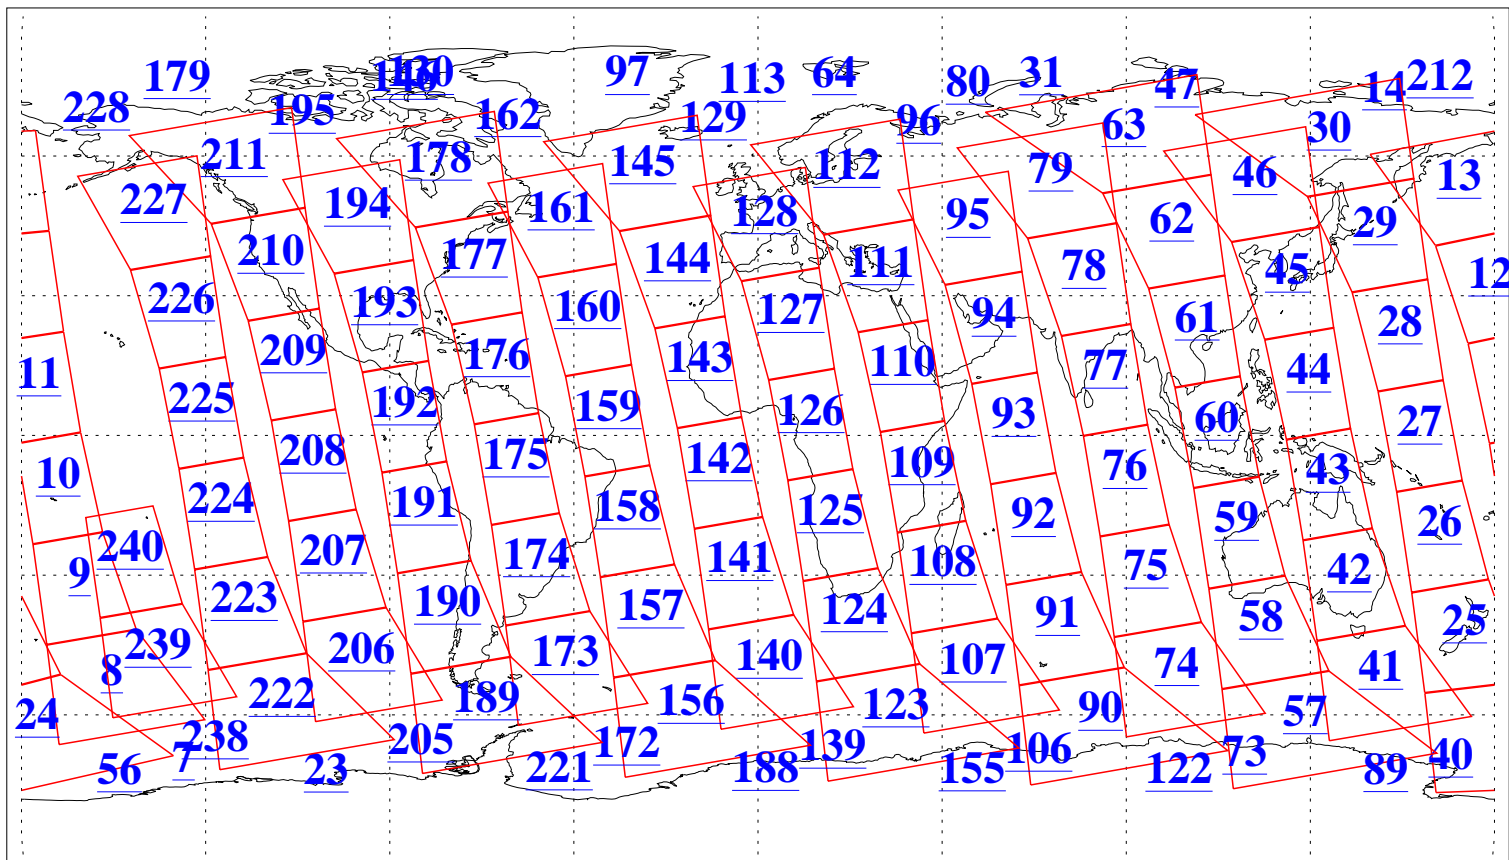

L1B Availability  
AMSU Granules: 240  
HSB Granules: 0  
AIRS Granules: 240

7 Oct 2005  
DoY 280  
Aqua Day 1252  
Granules: 1 to 120

Granules: 121 to 240

Legend: AMSU Available, HSB Available, AIRS Available

L1B Availability  
AMSU Granules: 240  
HSB Granules: 0  
AIRS Granules: 240

7 Oct 2005  
DoY 280  
Aqua Day 1252

Ascending Granules

Descending Granules

Legend: AMSU Available, HSB Available, AIRS Available

L1B Availability  
 AMSU Granules: 240  
 HSB Granules: 0  
 AIRS Granules: 240

7 Oct 2005  
 DoY 280  
 Aqua Day 1252

Northern Hemisphere Granules

Southern Hemisphere Granules

Legend: AMSU Available, HSB Available, AIRS Available