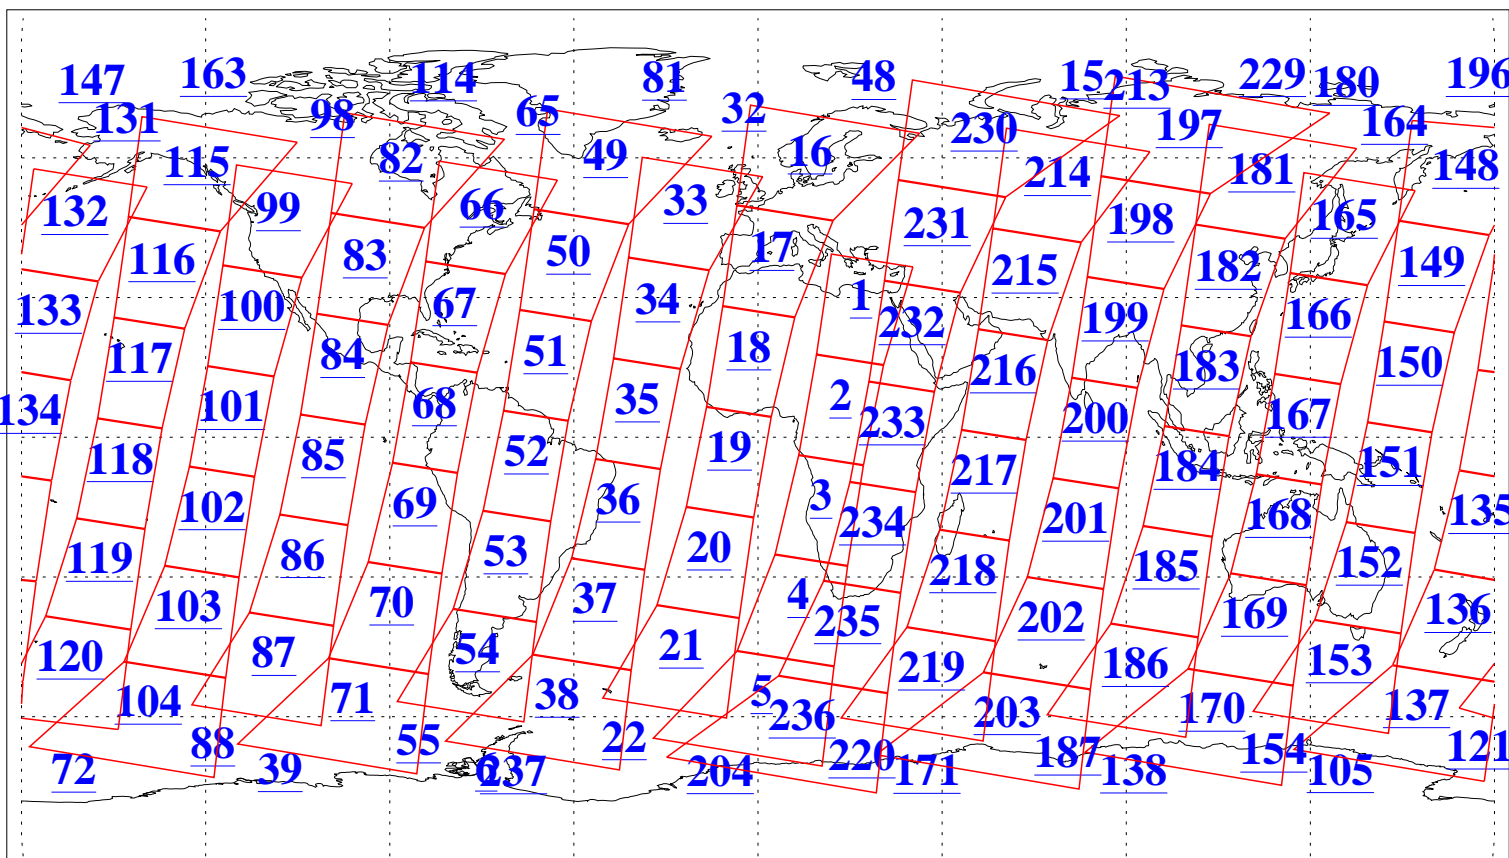

L1B Availability  
AMSU Granules: 240  
HSB Granules: 0  
AIRS Granules: 240

7 Oct 2005  
DoY 280  
Aqua Day 1252  
Granules: 1 to 120

Granules: 121 to 240

Legend: AMSU Available, HSB Available, AIRS Available

L1B Availability  
AMSU Granules: 240  
HSB Granules: 0  
AIRS Granules: 240

7 Oct 2005  
DoY 280  
Aqua Day 1252

Ascending Granules

Descending Granules

Legend: AMSU Available, HSB Available, AIRS Available

L1B Availability  
 AMSU Granules: 240  
 HSB Granules: 0  
 AIRS Granules: 240

7 Oct 2005  
 DoY 280  
 Aqua Day 1252

Northern Hemisphere Granules

Southern Hemisphere Granules

Legend: AMSU Available, HSB Available, AIRS Available