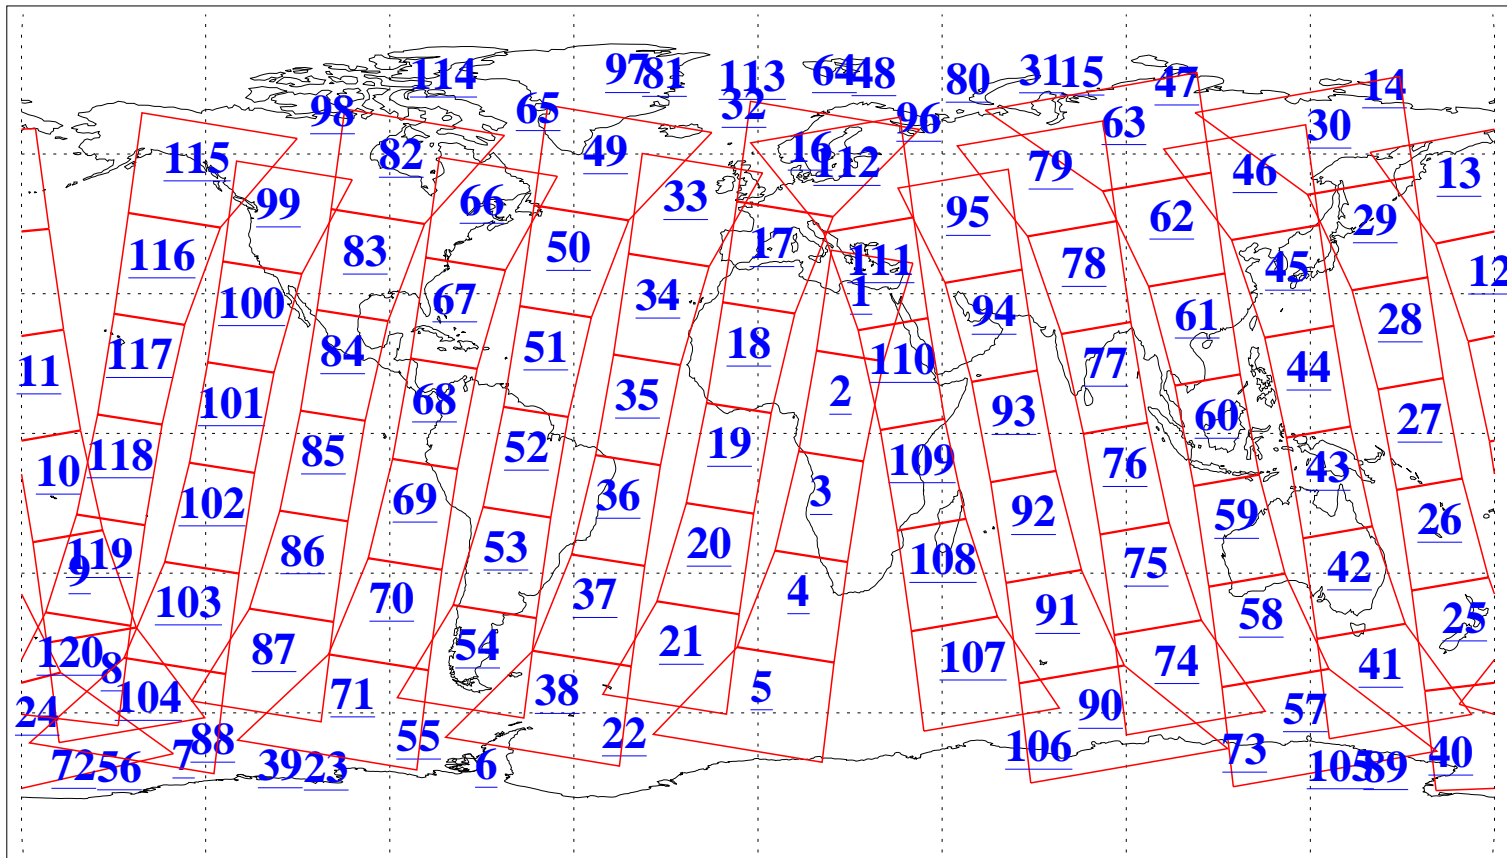

L1B Availability  
AMSU Granules: 240  
HSB Granules: 0  
AIRS Granules: 240

7 Oct 2005  
DoY 280  
Aqua Day 1252  
Granules: 1 to 120

Granules: 121 to 240

Legend: AMSU Available, HSB Available, AIRS Available

L1B Availability  
AMSU Granules: 240  
HSB Granules: 0  
AIRS Granules: 240

7 Oct 2005  
DoY 280  
Aqua Day 1252

Ascending Granules

Descending Granules

Legend: AMSU Available, HSB Available, AIRS Available

L1B Availability  
 AMSU Granules: 240  
 HSB Granules: 0  
 AIRS Granules: 240

7 Oct 2005  
 DoY 280  
 Aqua Day 1252

Northern Hemisphere Granules

Southern Hemisphere Granules

Legend: AMSU Available, HSB Available, AIRS Available