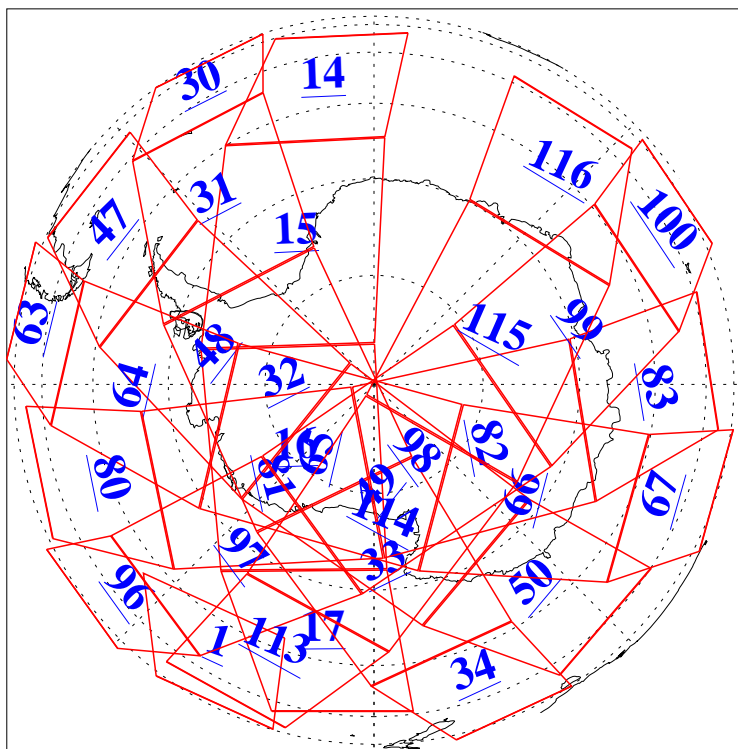

L1B Availability
AMSU Granules: 240
HSB Granules: 0
AIRS Granules: 203

6 Oct 2005
DoY 279
Aqua Day 1251
Granules: 1 to 120

Granules: 121 to 240

Legend: AMSU Available, HSB Available, AIRS Available

L1B Availability
AMSU Granules: 240
HSB Granules: 0
AIRS Granules: 203

6 Oct 2005
DoY 279
Aqua Day 1251

Ascending Granules

Descending Granules

Legend: AMSU Available, HSB Available, AIRS Available

L1B Availability
AMSU Granules: 240
HSB Granules: 0
AIRS Granules: 203

6 Oct 2005
DoY 279
Aqua Day 1251

Northern Hemisphere Granules

Southern Hemisphere Granules

Legend: AMSU Available, HSB Available, AIRS Available