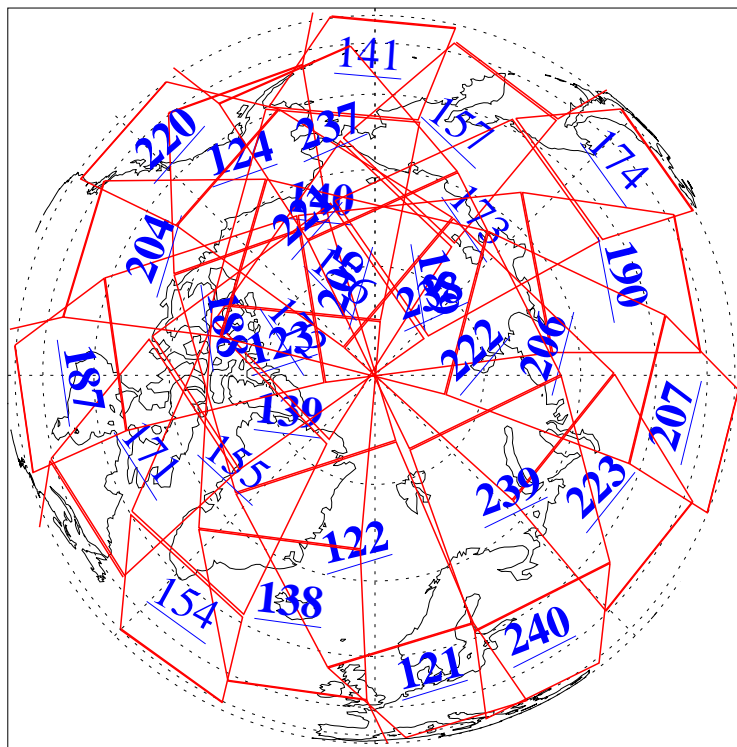

L1B Availability
AMSU Granules: 240
HSB Granules: 0
AIRS Granules: 203

6 Oct 2005
DoY 279
Aqua Day 1251
Granules: 1 to 120

Granules: 121 to 240

Legend: AMSU Available, HSB Available, AIRS Available

L1B Availability
AMSU Granules: 240
HSB Granules: 0
AIRS Granules: 203

6 Oct 2005
DoY 279
Aqua Day 1251

Ascending Granules

Descending Granules

Legend: AMSU Available, HSB Available, AIRS Available

L1B Availability
AMSU Granules: 240
HSB Granules: 0
AIRS Granules: 203

6 Oct 2005
DoY 279
Aqua Day 1251

Northern Hemisphere Granules

Southern Hemisphere Granules

Legend: AMSU Available, HSB Available, AIRS Available