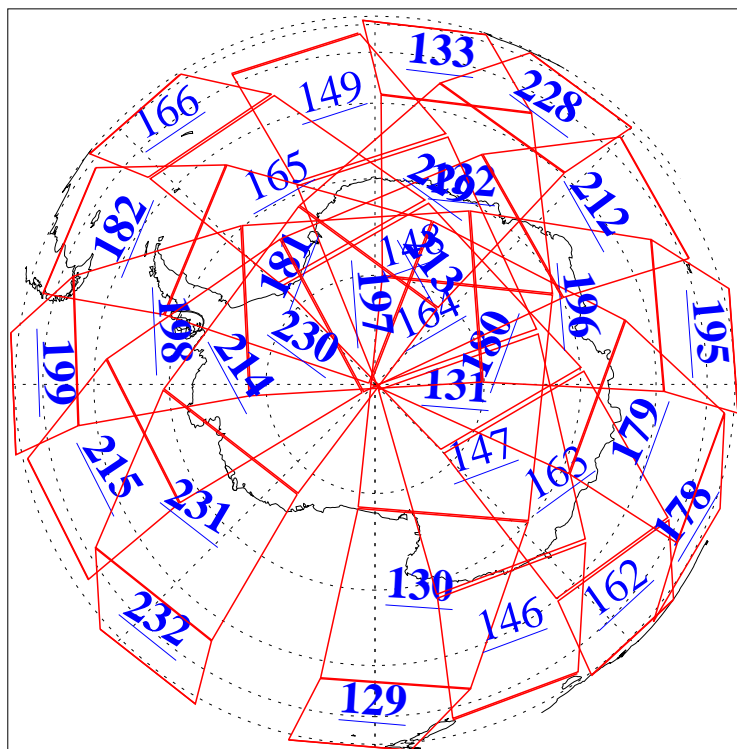

L1B Availability
AMSU Granules: 240
HSB Granules: 0
AIRS Granules: 203

6 Oct 2005
DoY 279
Aqua Day 1251
Granules: 1 to 120

Granules: 121 to 240

Legend: AMSU Available, HSB Available, AIRS Available

L1B Availability
AMSU Granules: 240
HSB Granules: 0
AIRS Granules: 203

6 Oct 2005
DoY 279
Aqua Day 1251

Ascending Granules

Descending Granules

Legend: AMSU Available, HSB Available, AIRS Available

L1B Availability
AMSU Granules: 240
HSB Granules: 0
AIRS Granules: 203

6 Oct 2005
DoY 279
Aqua Day 1251

Northern Hemisphere Granules

Southern Hemisphere Granules

Legend: AMSU Available, HSB Available, AIRS Available