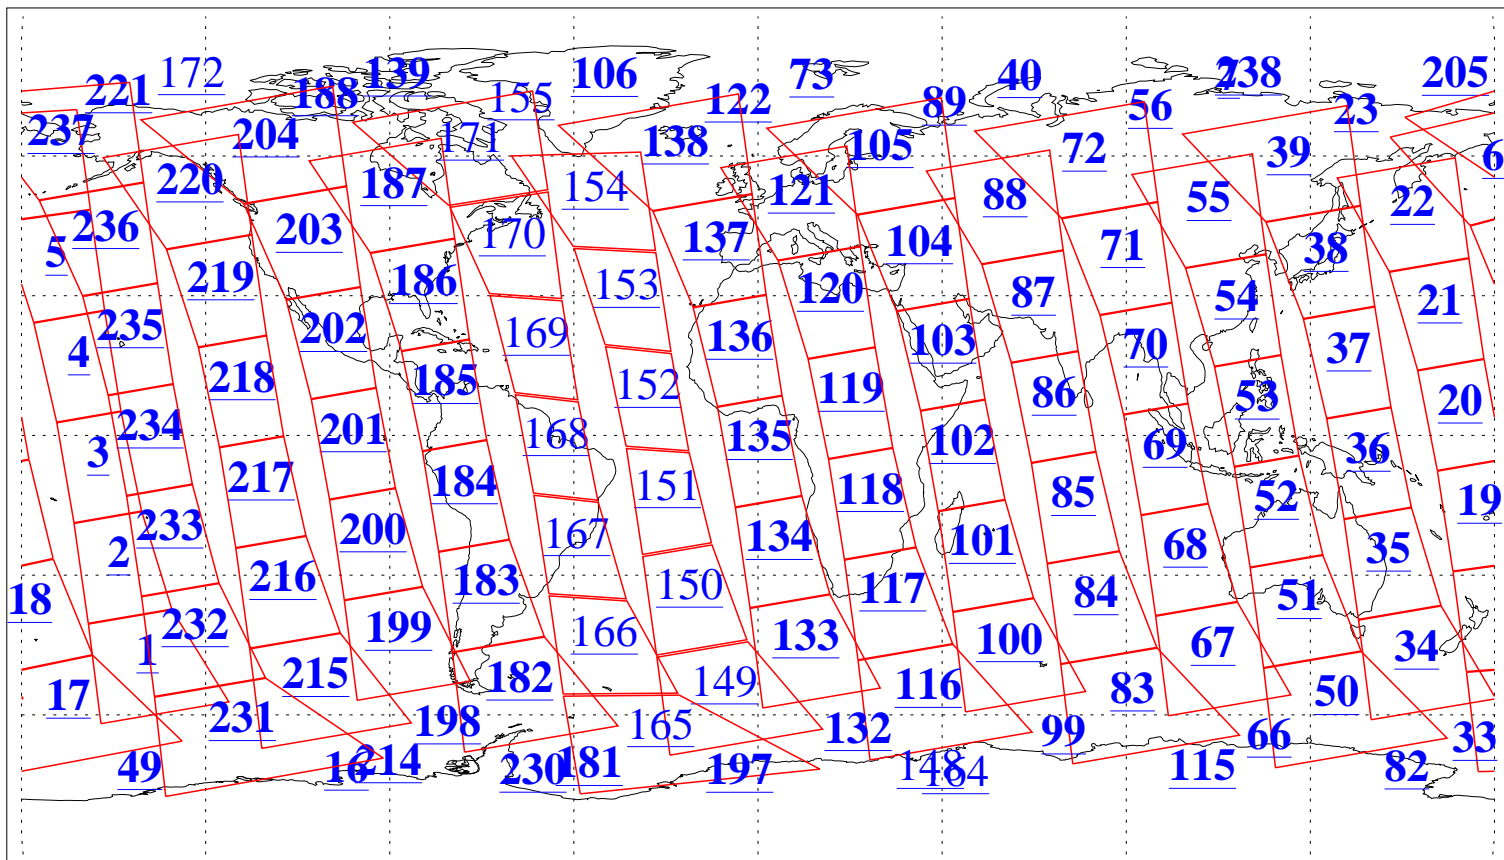

L1B Availability
AMSU Granules: 240
HSB Granules: 0
AIRS Granules: 203

6 Oct 2005
DoY 279
Aqua Day 1251
Granules: 1 to 120

Granules: 121 to 240

Legend: AMSU Available, HSB Available, AIRS Available

L1B Availability
AMSU Granules: 240
HSB Granules: 0
AIRS Granules: 203

6 Oct 2005
DoY 279
Aqua Day 1251

Ascending Granules

Descending Granules

Legend: AMSU Available, HSB Available, AIRS Available

L1B Availability
AMSU Granules: 240
HSB Granules: 0
AIRS Granules: 203

6 Oct 2005
DoY 279
Aqua Day 1251

Northern Hemisphere Granules

Southern Hemisphere Granules

Legend: AMSU Available, HSB Available, AIRS Available