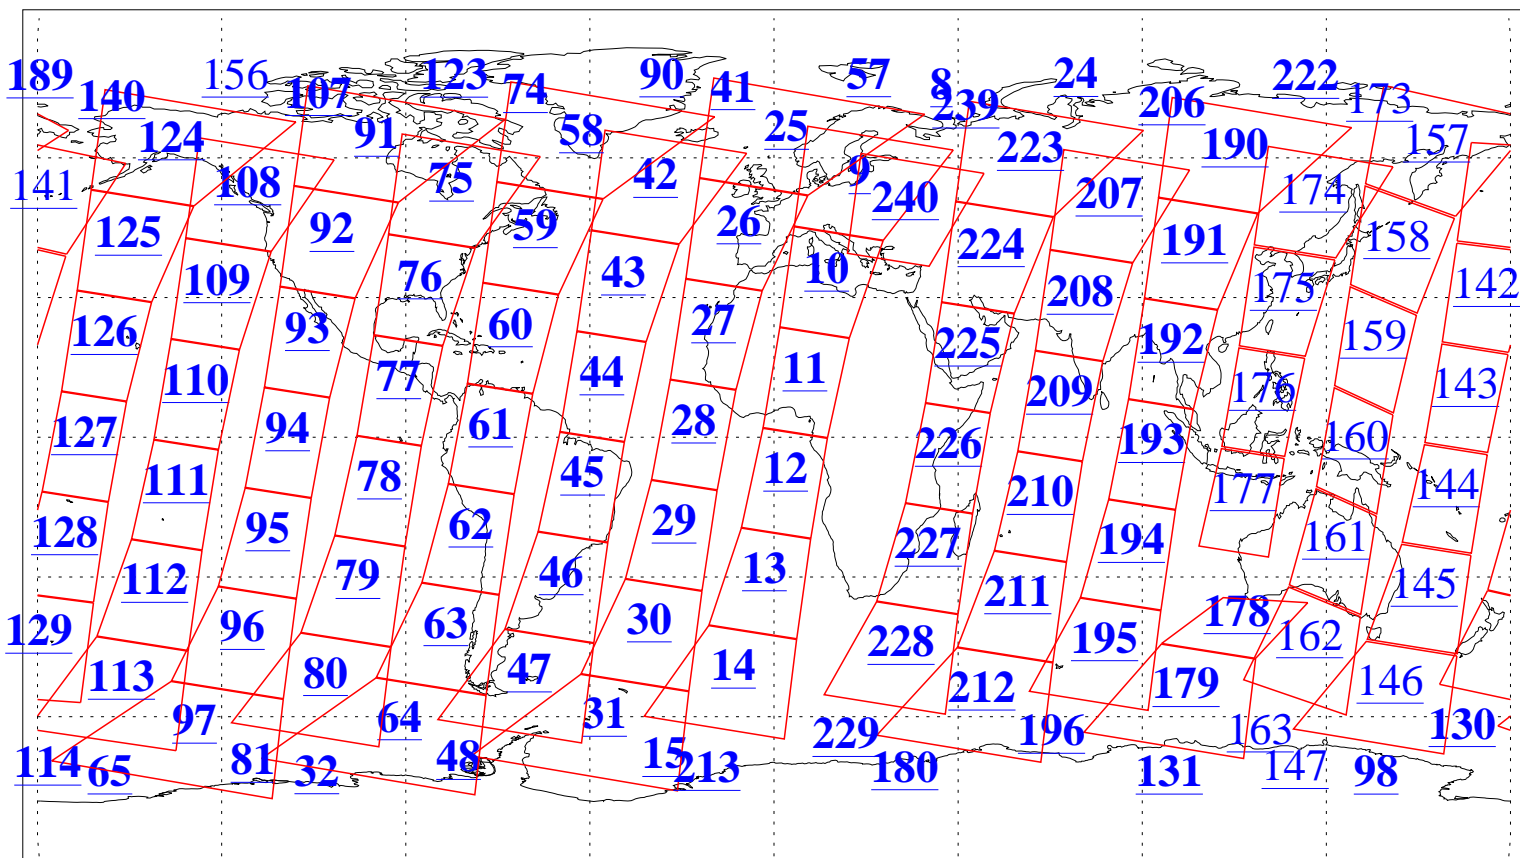

L1B Availability
AMSU Granules: 240
HSB Granules: 0
AIRS Granules: 203

6 Oct 2005
DoY 279
Aqua Day 1251
Granules: 1 to 120

Granules: 121 to 240

Legend: AMSU Available, HSB Available, AIRS Available

L1B Availability
AMSU Granules: 240
HSB Granules: 0
AIRS Granules: 203

6 Oct 2005
DoY 279
Aqua Day 1251

Ascending Granules

Descending Granules

Legend: AMSU Available, HSB Available, AIRS Available

L1B Availability
AMSU Granules: 240
HSB Granules: 0
AIRS Granules: 203

6 Oct 2005
DoY 279
Aqua Day 1251

Northern Hemisphere Granules

Southern Hemisphere Granules

Legend: AMSU Available, HSB Available, AIRS Available