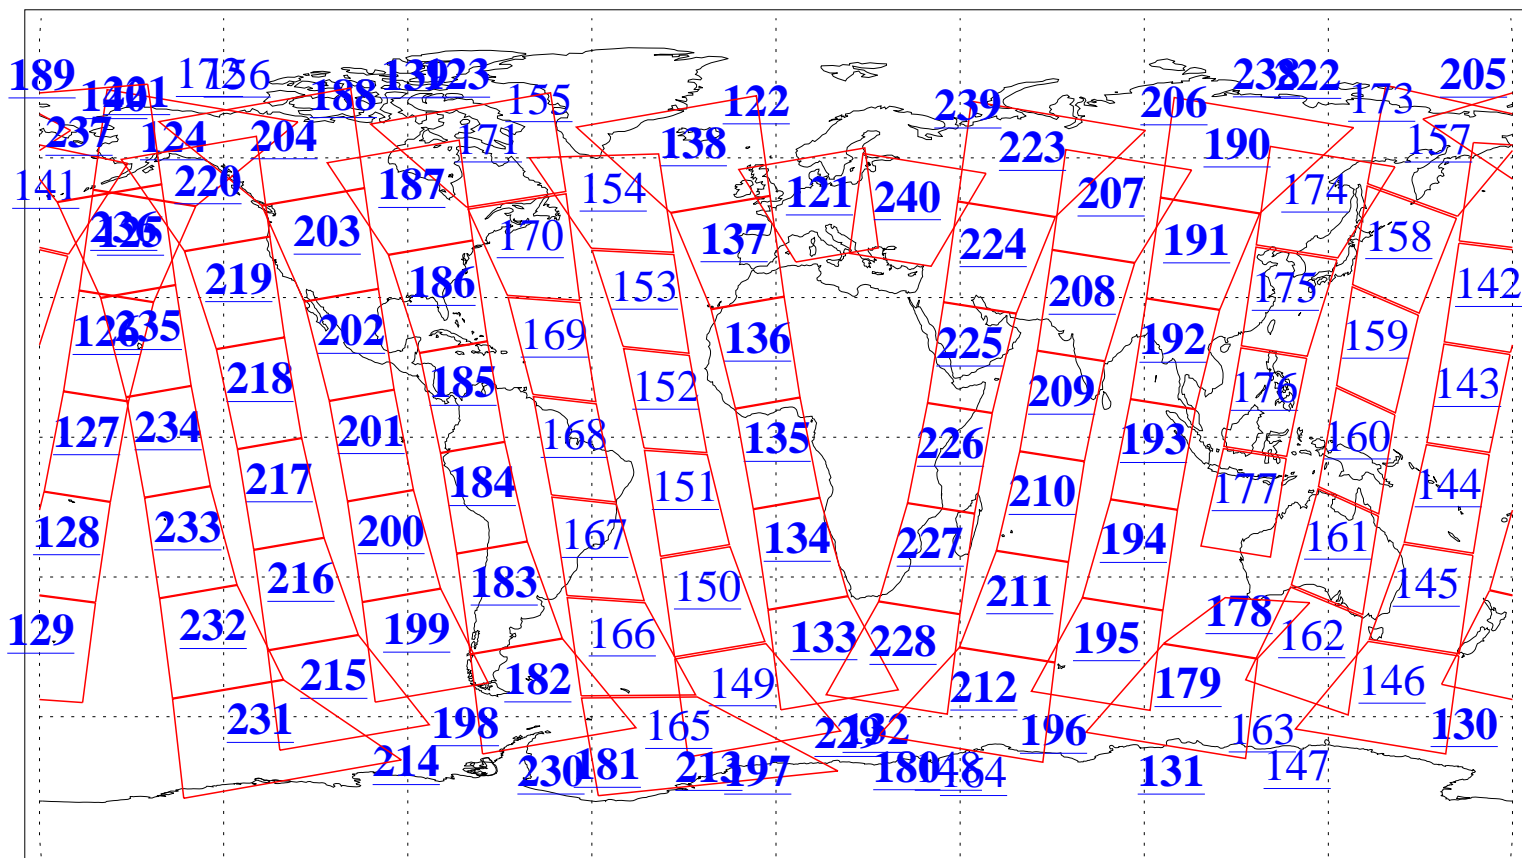

L1B Availability
AMSU Granules: 240
HSB Granules: 0
AIRS Granules: 203

6 Oct 2005
DoY 279
Aqua Day 1251
Granules: 1 to 120

Granules: 121 to 240

Legend: AMSU Available, HSB Available, AIRS Available

L1B Availability
AMSU Granules: 240
HSB Granules: 0
AIRS Granules: 203

6 Oct 2005
DoY 279
Aqua Day 1251

Ascending Granules

Descending Granules

Legend: AMSU Available, HSB Available, AIRS Available

L1B Availability
AMSU Granules: 240
HSB Granules: 0
AIRS Granules: 203

6 Oct 2005
DoY 279
Aqua Day 1251

Northern Hemisphere Granules

Southern Hemisphere Granules

Legend: AMSU Available, HSB Available, AIRS Available