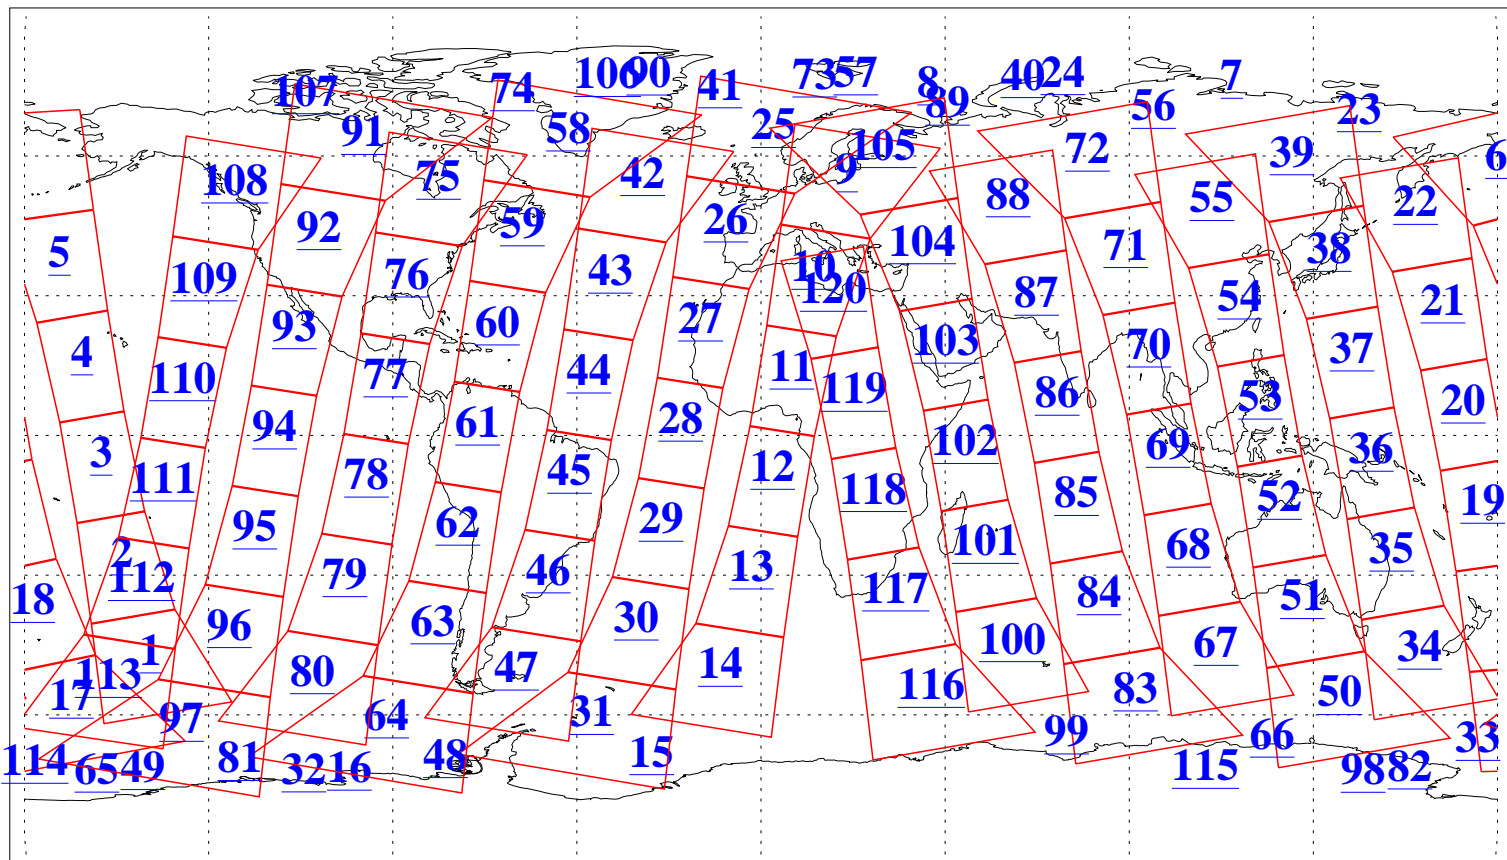

L1B Availability
AMSU Granules: 240
HSB Granules: 0
AIRS Granules: 203

6 Oct 2005
DoY 279
Aqua Day 1251
Granules: 1 to 120

Granules: 121 to 240

Legend: AMSU Available, HSB Available, AIRS Available

L1B Availability
AMSU Granules: 240
HSB Granules: 0
AIRS Granules: 203

6 Oct 2005
DoY 279
Aqua Day 1251

Ascending Granules

Descending Granules

Legend: AMSU Available, HSB Available, AIRS Available

L1B Availability
AMSU Granules: 240
HSB Granules: 0
AIRS Granules: 203

6 Oct 2005
DoY 279
Aqua Day 1251

Northern Hemisphere Granules

Southern Hemisphere Granules

Legend: AMSU Available, HSB Available, AIRS Available