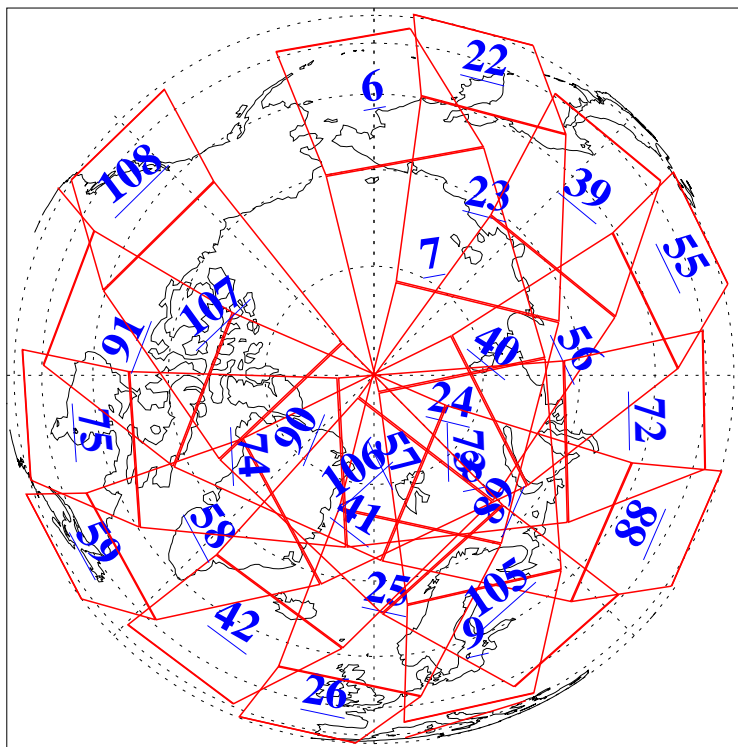

L1B Availability
AMSU Granules: 240
HSB Granules: 0
AIRS Granules: 203

6 Oct 2005
DoY 279
Aqua Day 1251
Granules: 1 to 120

Granules: 121 to 240

Legend: AMSU Available, HSB Available, AIRS Available

L1B Availability
AMSU Granules: 240
HSB Granules: 0
AIRS Granules: 203

6 Oct 2005
DoY 279
Aqua Day 1251

Ascending Granules

Descending Granules

Legend: AMSU Available, HSB Available, AIRS Available

L1B Availability
AMSU Granules: 240
HSB Granules: 0
AIRS Granules: 203

6 Oct 2005
DoY 279
Aqua Day 1251

Northern Hemisphere Granules

Southern Hemisphere Granules

Legend: AMSU Available, HSB Available, AIRS Available