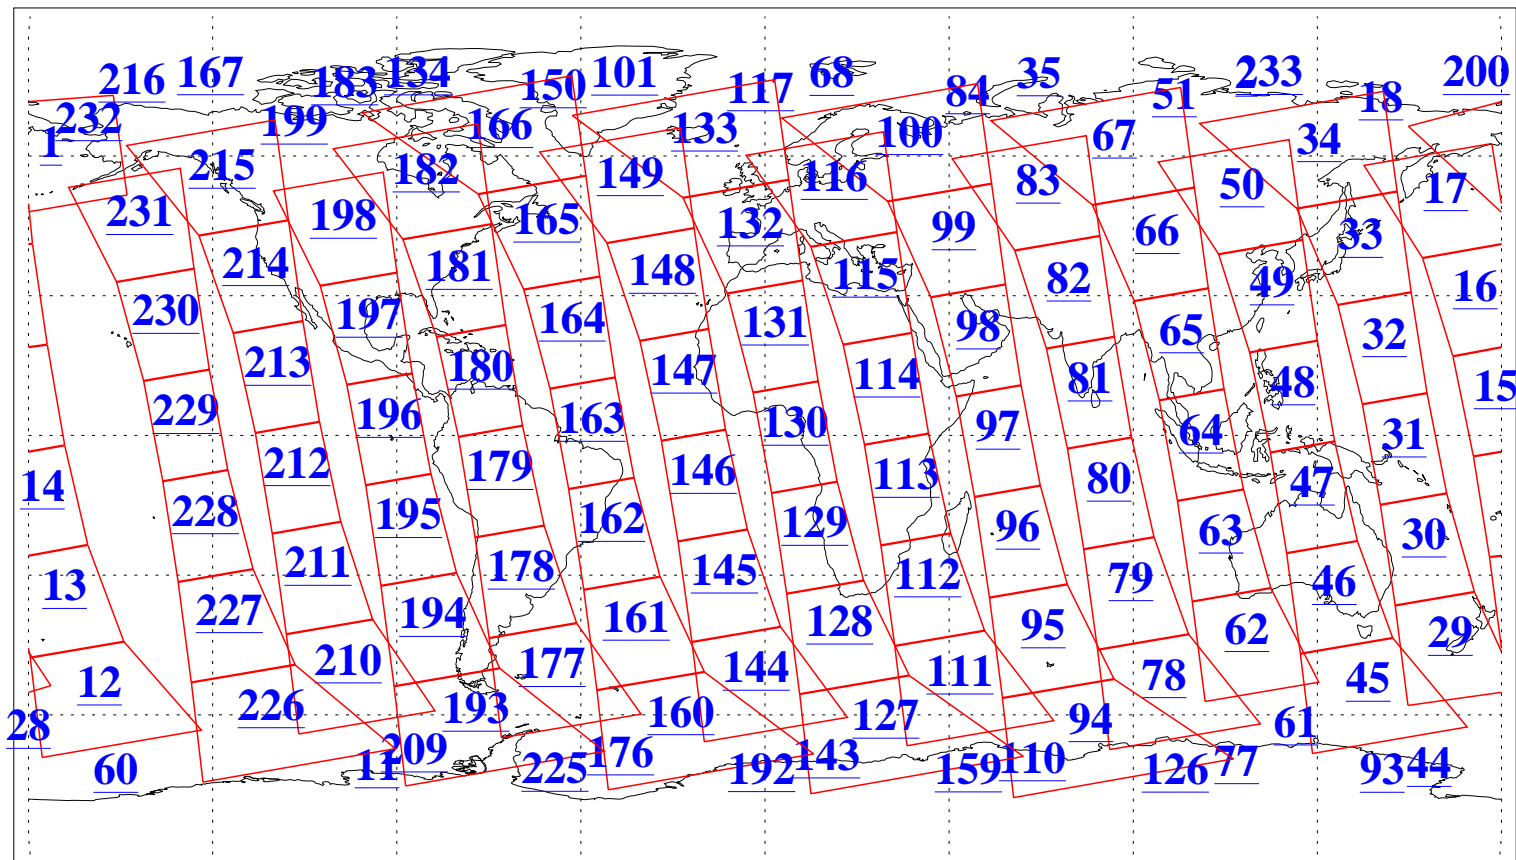

L1B Availability
AMSU Granules: 240
HSB Granules: 0
AIRS Granules: 240

3 Oct 2005
DoY 276
Aqua Day 1248
Granules: 1 to 120

Granules: 121 to 240

Legend: AMSU Available, HSB Available, AIRS Available

L1B Availability
AMSU Granules: 240
HSB Granules: 0
AIRS Granules: 240

3 Oct 2005
DoY 276
Aqua Day 1248

Ascending Granules

Descending Granules

Legend: AMSU Available, HSB Available, AIRS Available

L1B Availability
AMSU Granules: 240
HSB Granules: 0
AIRS Granules: 240

3 Oct 2005
DoY 276
Aqua Day 1248

Northern Hemisphere Granules

Southern Hemisphere Granules

Legend: AMSU Available, HSB Available, AIRS Available