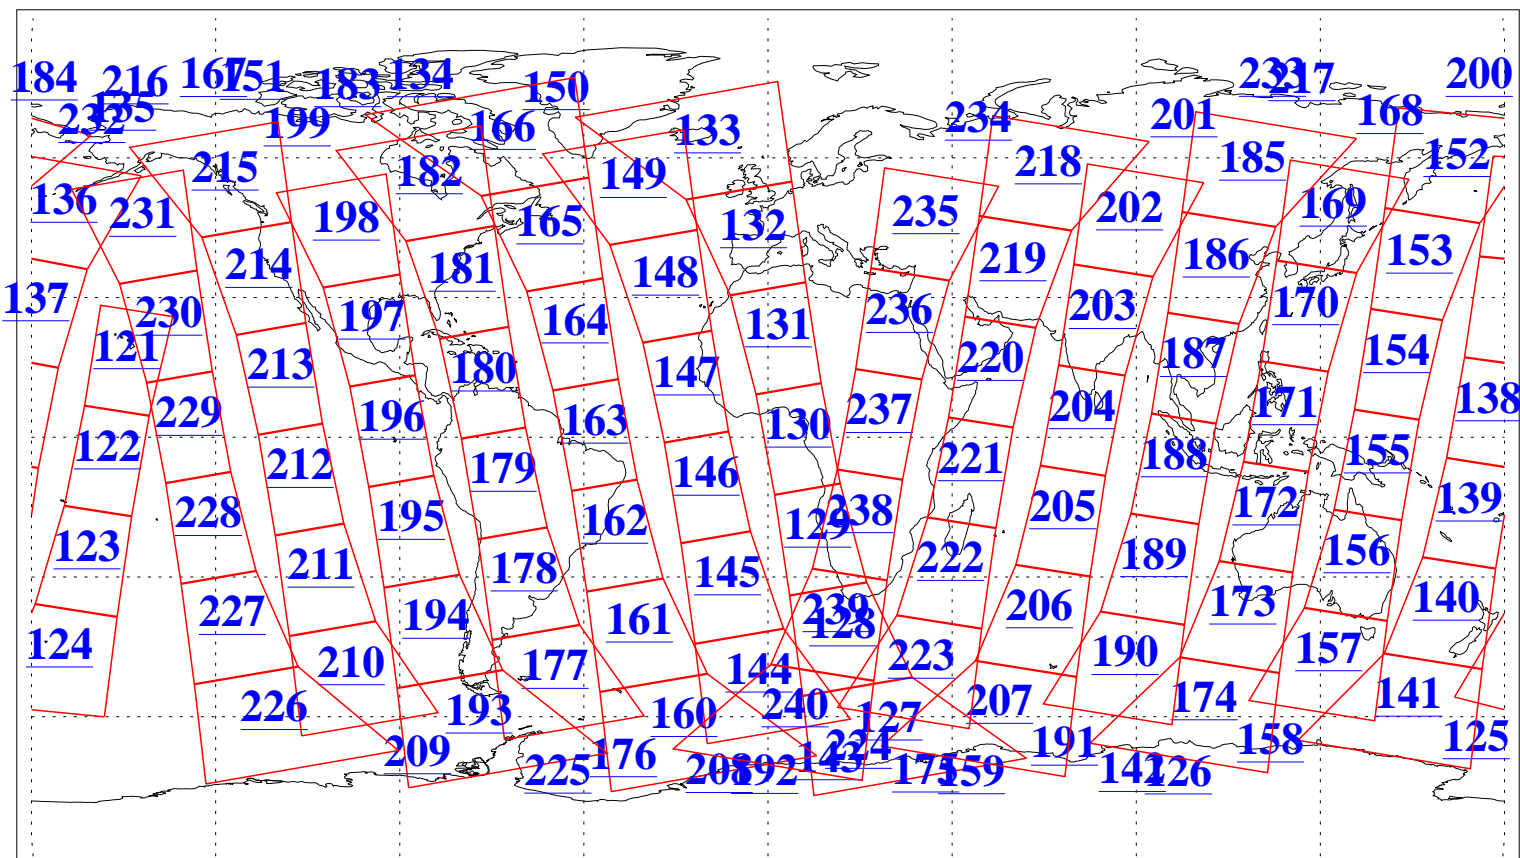

L1B Availability
AMSU Granules: 240
HSB Granules: 0
AIRS Granules: 240

3 Oct 2005
DoY 276
Aqua Day 1248
Granules: 1 to 120

Granules: 121 to 240

Legend: AMSU Available, HSB Available, AIRS Available

L1B Availability
AMSU Granules: 240
HSB Granules: 0
AIRS Granules: 240

3 Oct 2005
DoY 276
Aqua Day 1248

Ascending Granules

Descending Granules

Legend: AMSU Available, HSB Available, AIRS Available

L1B Availability
AMSU Granules: 240
HSB Granules: 0
AIRS Granules: 240

3 Oct 2005
DoY 276
Aqua Day 1248