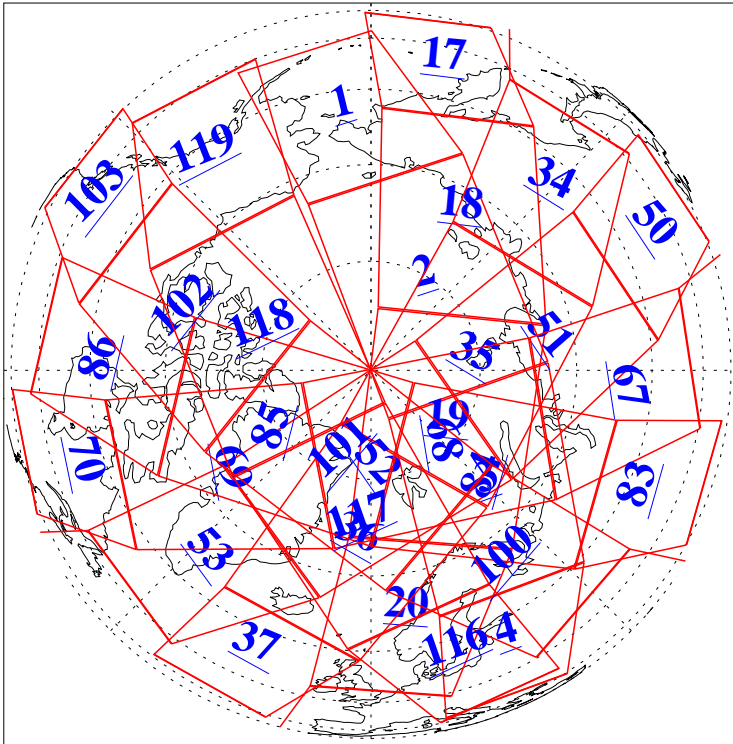

L1B Availability
AMSU Granules: 240
HSB Granules: 0
AIRS Granules: 240

3 Oct 2005
DoY 276
Aqua Day 1248
Granules: 1 to 120

Granules: 121 to 240

Legend: AMSU Available, HSB Available, AIRS Available

L1B Availability
AMSU Granules: 240
HSB Granules: 0
AIRS Granules: 240

3 Oct 2005
DoY 276
Aqua Day 1248

Ascending Granules

Descending Granules

Legend: AMSU Available, HSB Available, AIRS Available

L1B Availability
AMSU Granules: 240
HSB Granules: 0
AIRS Granules: 240

3 Oct 2005
DoY 276
Aqua Day 1248

Northern Hemisphere Granules

Southern Hemisphere Granules

Legend: AMSU Available, HSB Available, AIRS Available