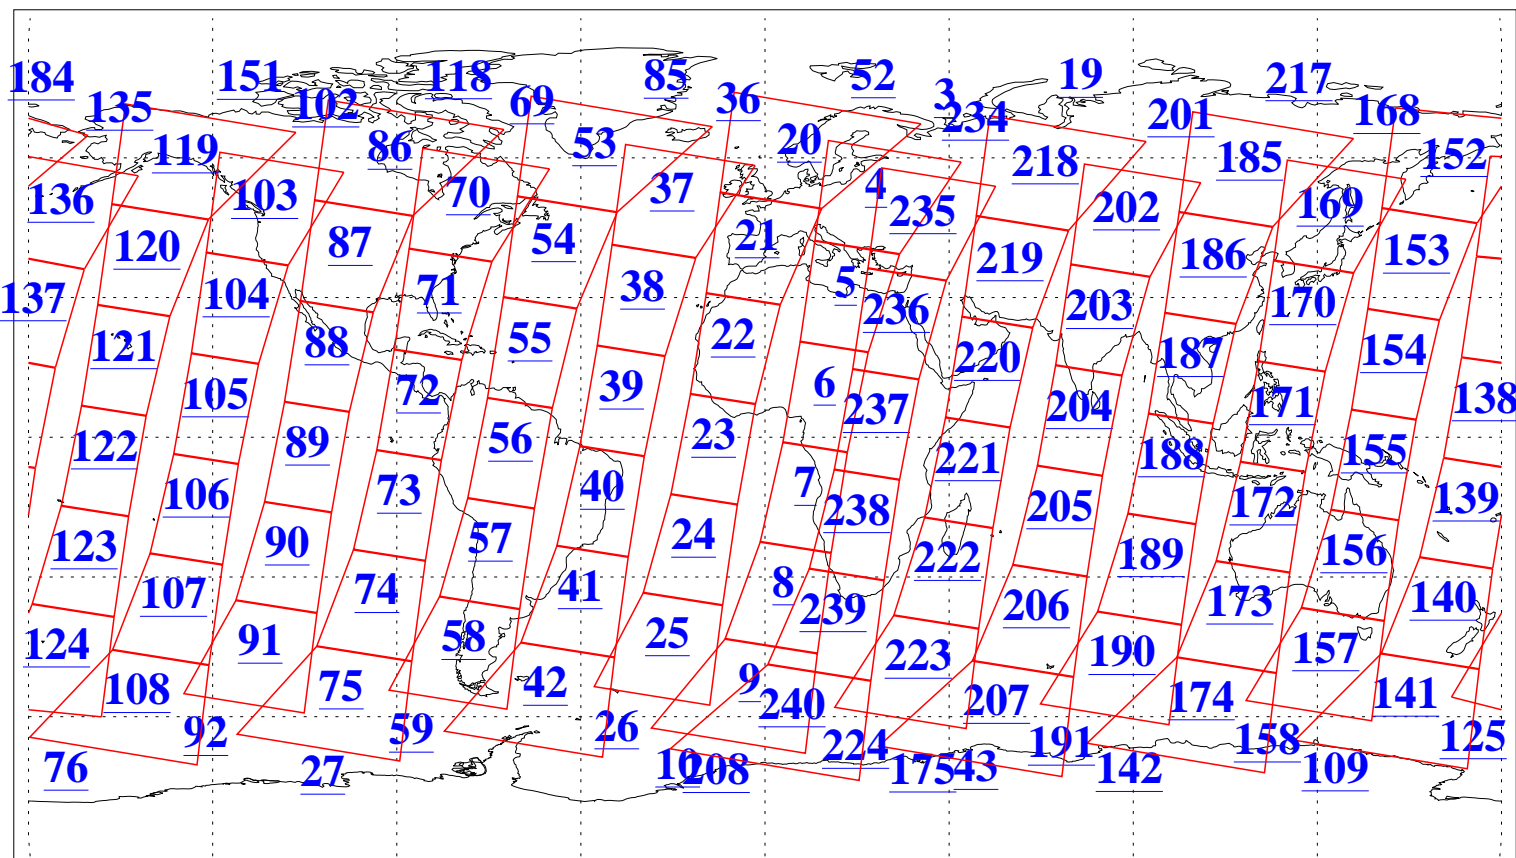

L1B Availability
AMSU Granules: 240
HSB Granules: 0
AIRS Granules: 240

3 Oct 2005
DoY 276
Aqua Day 1248
Granules: 1 to 120

Granules: 121 to 240

Legend: AMSU Available, HSB Available, AIRS Available

L1B Availability
AMSU Granules: 240
HSB Granules: 0
AIRS Granules: 240

3 Oct 2005
DoY 276
Aqua Day 1248

Ascending Granules

Descending Granules

Legend: AMSU Available, HSB Available, AIRS Available

L1B Availability
AMSU Granules: 240
HSB Granules: 0
AIRS Granules: 240

3 Oct 2005
DoY 276
Aqua Day 1248

Northern Hemisphere Granules

Southern Hemisphere Granules

Legend: AMSU Available, HSB Available, AIRS Available