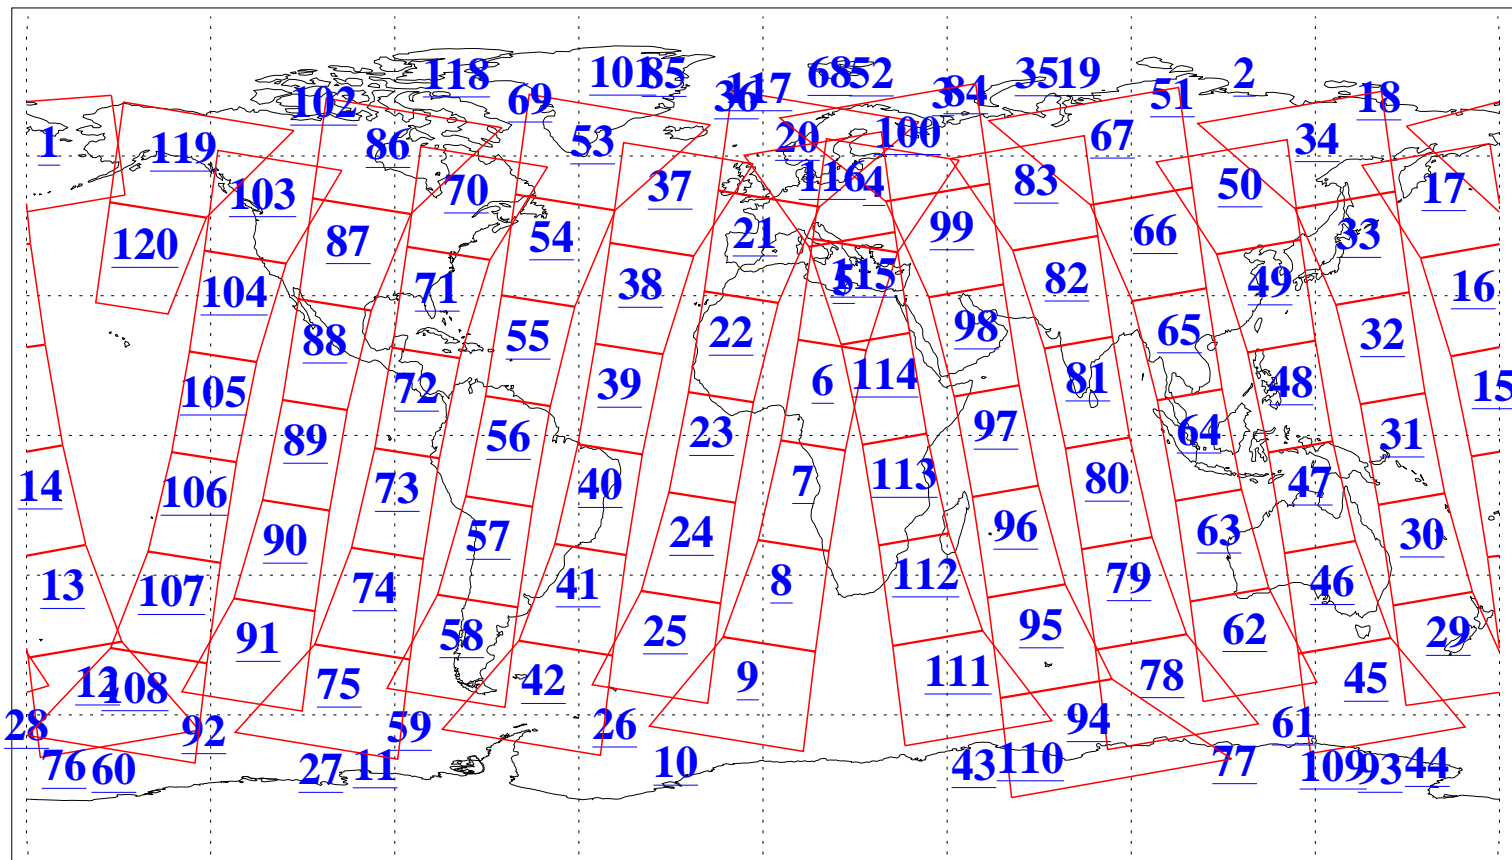

L1B Availability
AMSU Granules: 240
HSB Granules: 0
AIRS Granules: 240

3 Oct 2005
DoY 276
Aqua Day 1248
Granules: 1 to 120

Granules: 121 to 240

Legend: AMSU Available, HSB Available, AIRS Available

L1B Availability
AMSU Granules: 240
HSB Granules: 0
AIRS Granules: 240

3 Oct 2005
DoY 276
Aqua Day 1248

Ascending Granules

Descending Granules

Legend: AMSU Available, HSB Available, AIRS Available

L1B Availability
AMSU Granules: 240
HSB Granules: 0
AIRS Granules: 240

3 Oct 2005
DoY 276
Aqua Day 1248

Northern Hemisphere Granules

Southern Hemisphere Granules

Legend: AMSU Available, HSB Available, AIRS Available