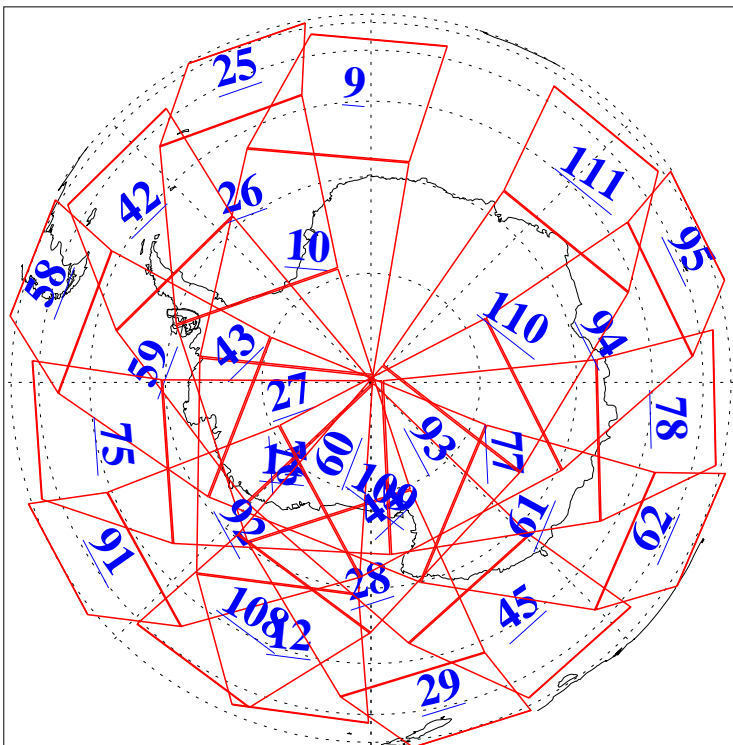

L1B Availability
AMSU Granules: 240
HSB Granules: 0
AIRS Granules: 240

3 Oct 2005
DoY 276
Aqua Day 1248
Granules: 1 to 120

Granules: 121 to 240

Legend: AMSU Available, HSB Available, AIRS Available

L1B Availability
AMSU Granules: 240
HSB Granules: 0
AIRS Granules: 240

3 Oct 2005
DoY 276
Aqua Day 1248

Ascending Granules

Descending Granules

Legend: AMSU Available, HSB Available, AIRS Available

L1B Availability
AMSU Granules: 240
HSB Granules: 0
AIRS Granules: 240

3 Oct 2005
DoY 276
Aqua Day 1248

Northern Hemisphere Granules

Southern Hemisphere Granules

Legend: AMSU Available, HSB Available, AIRS Available