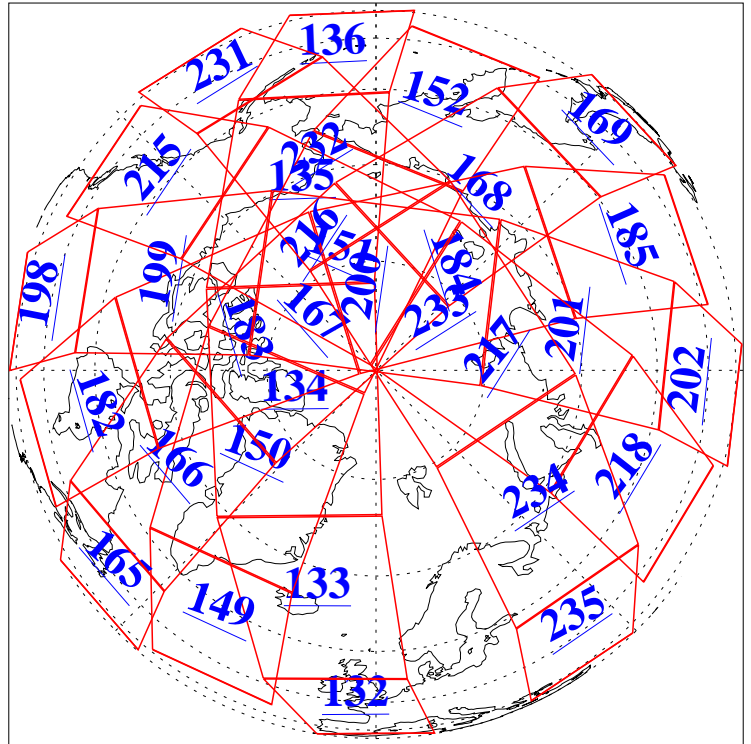

L1B Availability
AMSU Granules: 240
HSB Granules: 0
AIRS Granules: 240

3 Oct 2005
DoY 276
Aqua Day 1248
Granules: 1 to 120

Granules: 121 to 240

Legend: AMSU Available, HSB Available, AIRS Available

L1B Availability
AMSU Granules: 240
HSB Granules: 0
AIRS Granules: 240

3 Oct 2005
DoY 276
Aqua Day 1248

Ascending Granules

Descending Granules

Legend: AMSU Available, HSB Available, AIRS Available

L1B Availability
AMSU Granules: 240
HSB Granules: 0
AIRS Granules: 240

3 Oct 2005
DoY 276
Aqua Day 1248

Northern Hemisphere Granules

Southern Hemisphere Granules

Legend: AMSU Available, HSB Available, AIRS Available