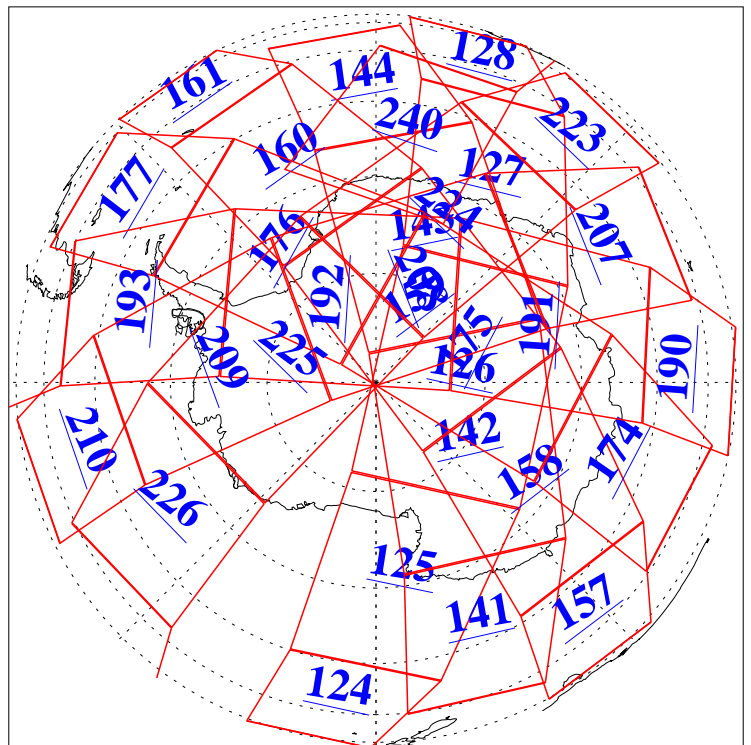

L1B Availability
AMSU Granules: 240
HSB Granules: 0
AIRS Granules: 240

3 Oct 2005
DoY 276
Aqua Day 1248
Granules: 1 to 120

Granules: 121 to 240

Legend: AMSU Available, HSB Available, AIRS Available

L1B Availability
AMSU Granules: 240
HSB Granules: 0
AIRS Granules: 240

3 Oct 2005
DoY 276
Aqua Day 1248

Ascending Granules

Descending Granules

Legend: AMSU Available, HSB Available, AIRS Available

L1B Availability
AMSU Granules: 240
HSB Granules: 0
AIRS Granules: 240

3 Oct 2005
DoY 276
Aqua Day 1248

Northern Hemisphere Granules

Southern Hemisphere Granules

Legend: AMSU Available, HSB Available, AIRS Available