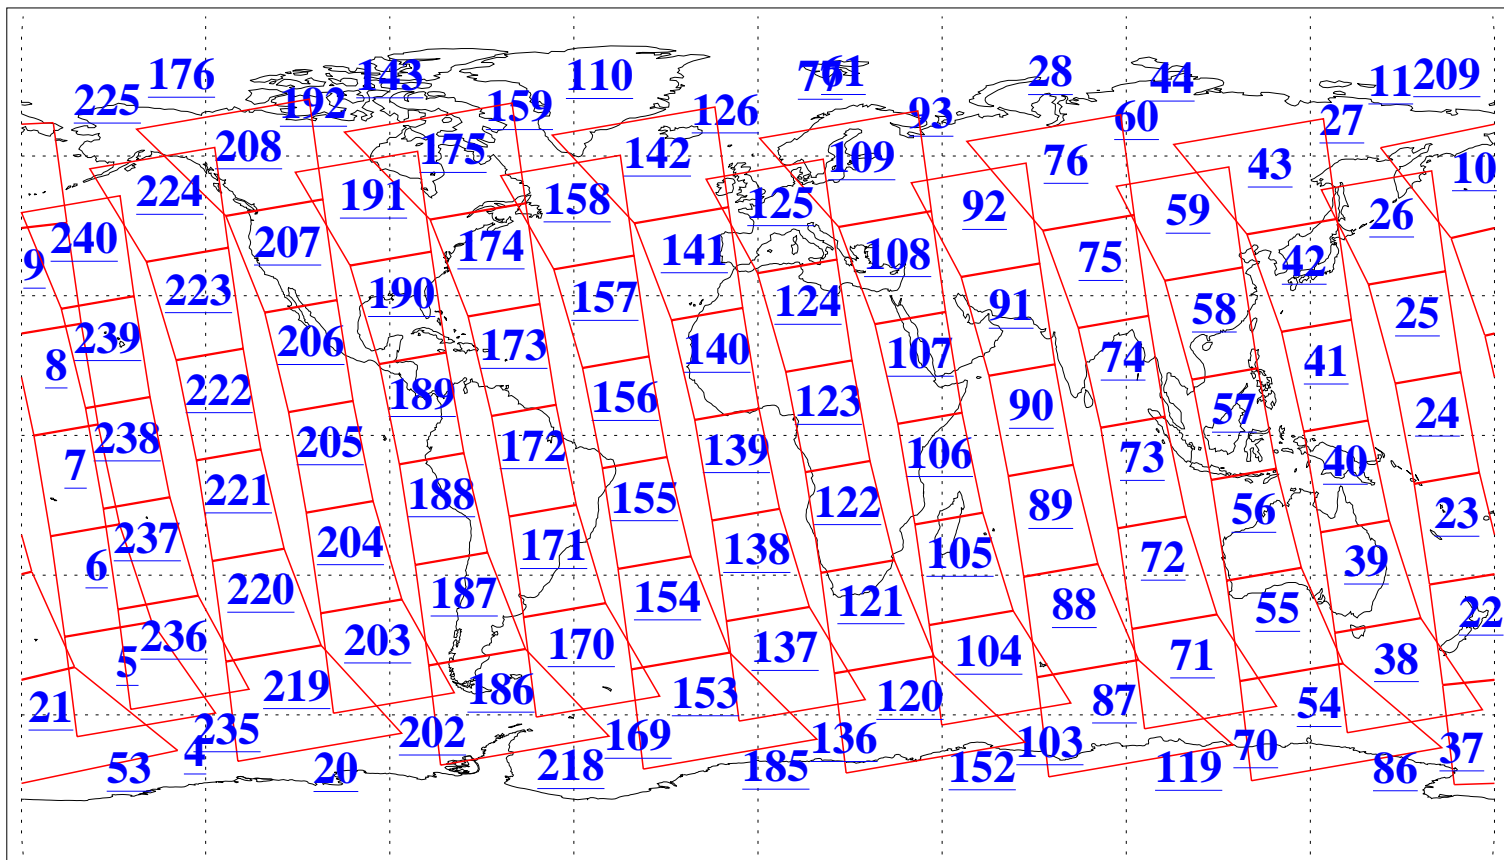

L1B Availability  
AMSU Granules: 240  
HSB Granules: 0  
AIRS Granules: 240

2 Oct 2005  
DoY 275  
Aqua Day 1247  
Granules: 1 to 120

Granules: 121 to 240

Legend: AMSU Available, HSB Available, AIRS Available

L1B Availability  
AMSU Granules: 240  
HSB Granules: 0  
AIRS Granules: 240

2 Oct 2005  
DoY 275  
Aqua Day 1247  
Ascending Granules

Descending Granules

Legend: AMSU Available, HSB Available, AIRS Available

L1B Availability  
 AMSU Granules: 240  
 HSB Granules: 0  
 AIRS Granules: 240

2 Oct 2005  
 DoY 275  
 Aqua Day 1247

Northern Hemisphere Granules

Southern Hemisphere Granules

Legend: AMSU Available, HSB Available, AIRS Available