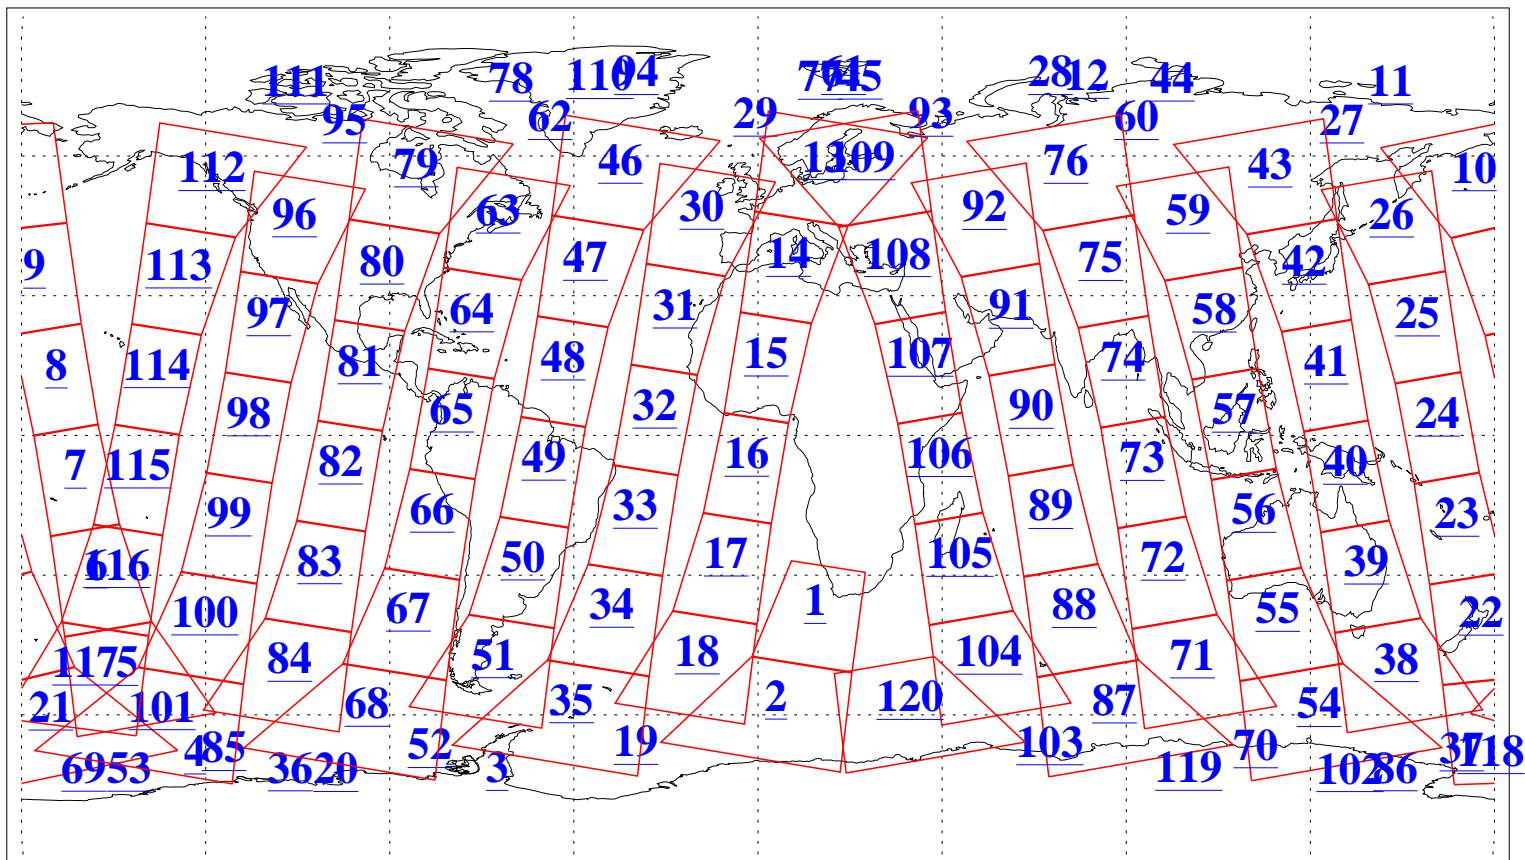

L1B Availability  
AMSU Granules: 240  
HSB Granules: 0  
AIRS Granules: 240

2 Oct 2005  
DoY 275  
Aqua Day 1247  
Granules: 1 to 120

Granules: 121 to 240

Legend: AMSU Available, HSB Available, AIRS Available

L1B Availability  
AMSU Granules: 240  
HSB Granules: 0  
AIRS Granules: 240

2 Oct 2005  
DoY 275  
Aqua Day 1247  
Ascending Granules

Descending Granules

Legend: AMSU Available, HSB Available, AIRS Available

L1B Availability  
 AMSU Granules: 240  
 HSB Granules: 0  
 AIRS Granules: 240

2 Oct 2005  
 DoY 275  
 Aqua Day 1247

Northern Hemisphere Granules

Southern Hemisphere Granules

Legend: AMSU Available, HSB Available, AIRS Available