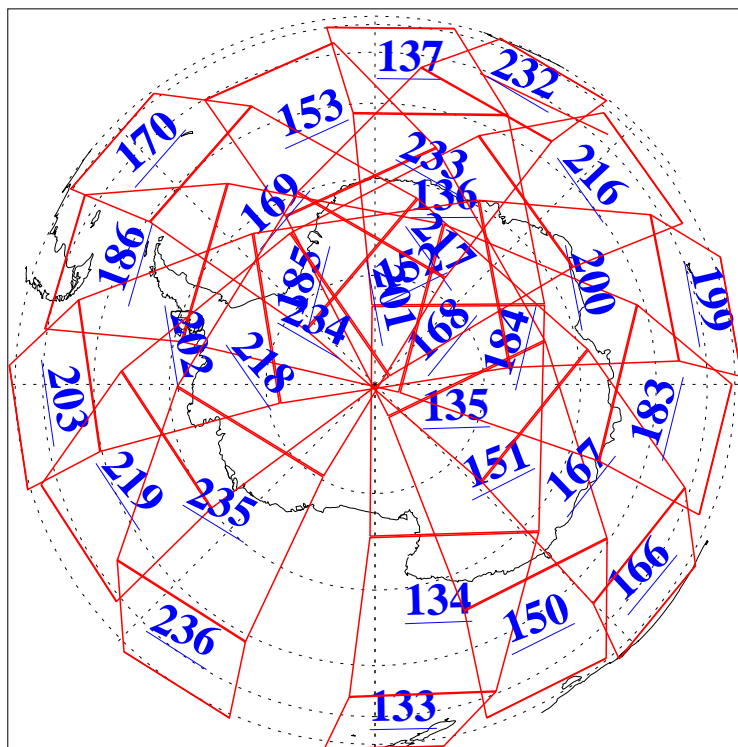

L1B Availability  
AMSU Granules: 240  
HSB Granules: 0  
AIRS Granules: 240

2 Oct 2005  
DoY 275  
Aqua Day 1247  
Granules: 1 to 120

Granules: 121 to 240

Legend: AMSU Available, HSB Available, AIRS Available

L1B Availability  
AMSU Granules: 240  
HSB Granules: 0  
AIRS Granules: 240

2 Oct 2005  
DoY 275  
Aqua Day 1247  
Ascending Granules

Descending Granules

Legend: AMSU Available, HSB Available, AIRS Available

L1B Availability  
 AMSU Granules: 240  
 HSB Granules: 0  
 AIRS Granules: 240

2 Oct 2005  
 DoY 275  
 Aqua Day 1247

Northern Hemisphere Granules

Southern Hemisphere Granules

Legend: AMSU Available, HSB Available, AIRS Available