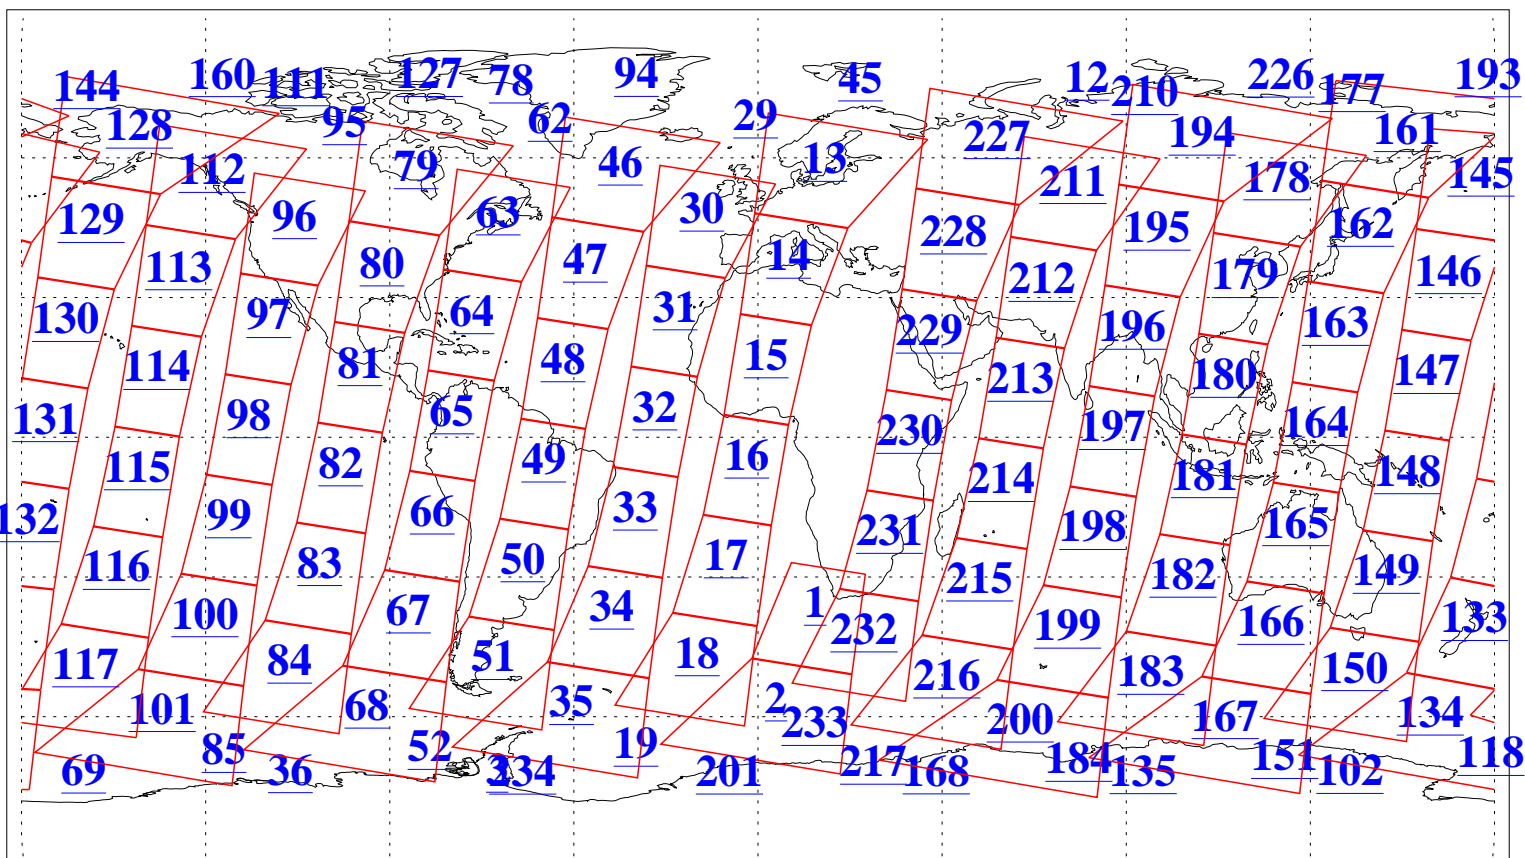

L1B Availability  
AMSU Granules: 240  
HSB Granules: 0  
AIRS Granules: 240

2 Oct 2005  
DoY 275  
Aqua Day 1247  
Granules: 1 to 120

Granules: 121 to 240

Legend: AMSU Available, HSB Available, AIRS Available

L1B Availability  
AMSU Granules: 240  
HSB Granules: 0  
AIRS Granules: 240

2 Oct 2005  
DoY 275  
Aqua Day 1247  
Ascending Granules

Descending Granules

Legend: AMSU Available, HSB Available, AIRS Available

L1B Availability  
 AMSU Granules: 240  
 HSB Granules: 0  
 AIRS Granules: 240

2 Oct 2005  
 DoY 275  
 Aqua Day 1247

Northern Hemisphere Granules

Southern Hemisphere Granules

Legend: AMSU Available, HSB Available, AIRS Available