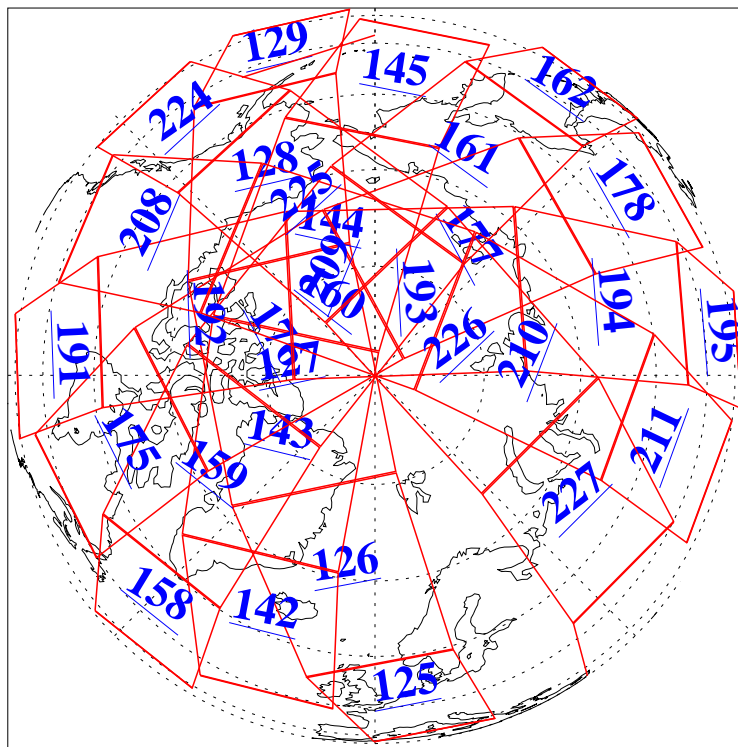

L1B Availability  
AMSU Granules: 240  
HSB Granules: 0  
AIRS Granules: 240

2 Oct 2005  
DoY 275  
Aqua Day 1247  
Granules: 1 to 120

Granules: 121 to 240

Legend: AMSU Available, HSB Available, AIRS Available

L1B Availability  
AMSU Granules: 240  
HSB Granules: 0  
AIRS Granules: 240

2 Oct 2005  
DoY 275  
Aqua Day 1247  
Ascending Granules

Descending Granules

Legend: AMSU Available, HSB Available, AIRS Available

L1B Availability  
 AMSU Granules: 240  
 HSB Granules: 0  
 AIRS Granules: 240

2 Oct 2005  
 DoY 275  
 Aqua Day 1247

Northern Hemisphere Granules

Southern Hemisphere Granules

Legend: AMSU Available, HSB Available, AIRS Available