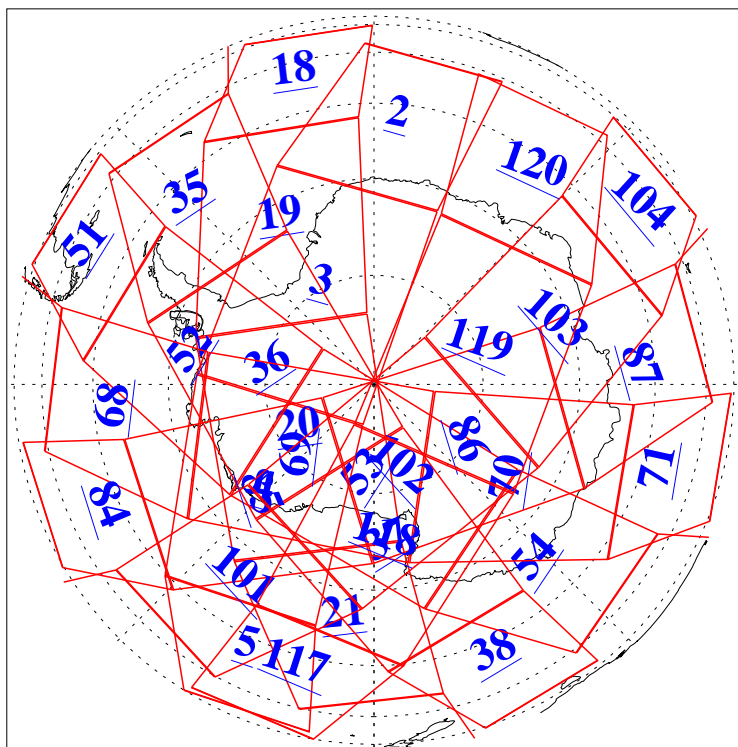

L1B Availability  
AMSU Granules: 240  
HSB Granules: 0  
AIRS Granules: 240

2 Oct 2005  
DoY 275  
Aqua Day 1247  
Granules: 1 to 120

Granules: 121 to 240

Legend: AMSU Available, HSB Available, AIRS Available

L1B Availability  
AMSU Granules: 240  
HSB Granules: 0  
AIRS Granules: 240

2 Oct 2005  
DoY 275  
Aqua Day 1247  
Ascending Granules

Descending Granules

Legend: AMSU Available, HSB Available, AIRS Available

L1B Availability  
 AMSU Granules: 240  
 HSB Granules: 0  
 AIRS Granules: 240

2 Oct 2005  
 DoY 275  
 Aqua Day 1247

Northern Hemisphere Granules

Southern Hemisphere Granules

Legend: AMSU Available, HSB Available, AIRS Available