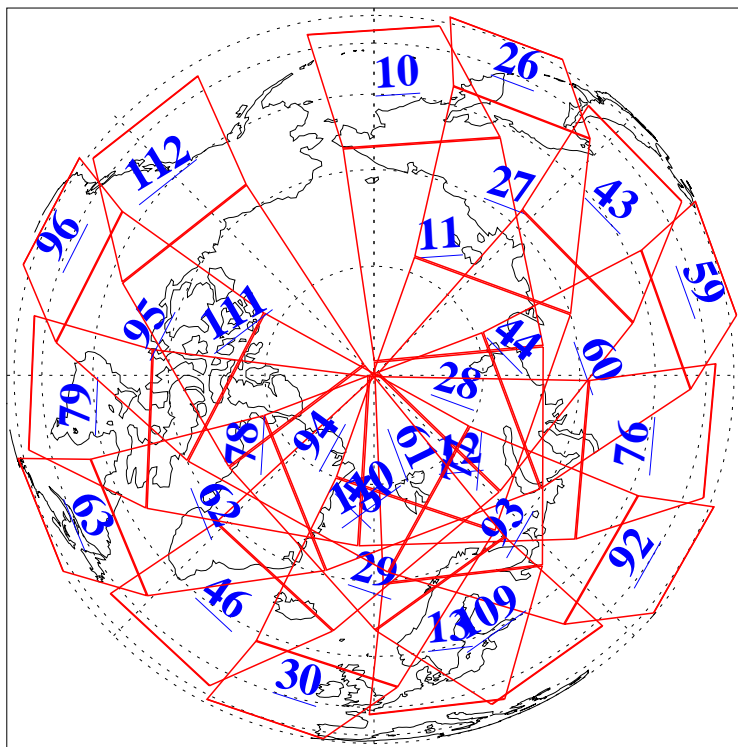

L1B Availability  
AMSU Granules: 240  
HSB Granules: 0  
AIRS Granules: 240

2 Oct 2005  
DoY 275  
Aqua Day 1247  
Granules: 1 to 120

Granules: 121 to 240

Legend: AMSU Available, HSB Available, AIRS Available

L1B Availability  
AMSU Granules: 240  
HSB Granules: 0  
AIRS Granules: 240

2 Oct 2005  
DoY 275  
Aqua Day 1247  
Ascending Granules

Descending Granules

Legend: AMSU Available, HSB Available, AIRS Available

L1B Availability  
 AMSU Granules: 240  
 HSB Granules: 0  
 AIRS Granules: 240

2 Oct 2005  
 DoY 275  
 Aqua Day 1247

Northern Hemisphere Granules

Southern Hemisphere Granules

Legend: AMSU Available, HSB Available, AIRS Available