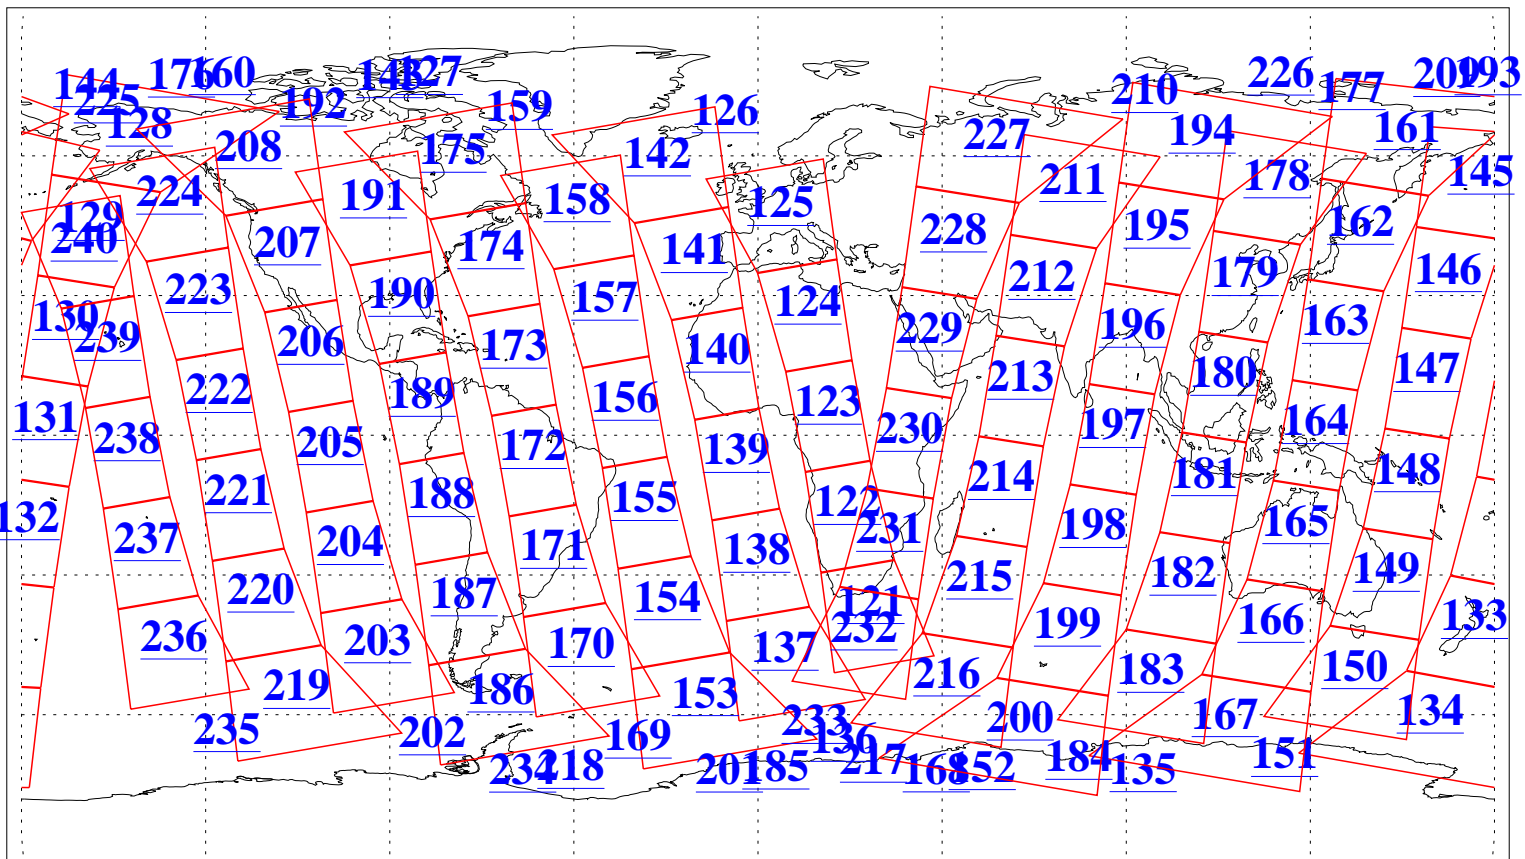

L1B Availability  
AMSU Granules: 240  
HSB Granules: 0  
AIRS Granules: 240

2 Oct 2005  
DoY 275  
Aqua Day 1247  
Granules: 1 to 120

Granules: 121 to 240

Legend: AMSU Available, HSB Available, AIRS Available

L1B Availability  
AMSU Granules: 240  
HSB Granules: 0  
AIRS Granules: 240

2 Oct 2005  
DoY 275  
Aqua Day 1247  
Ascending Granules

Descending Granules

Legend: AMSU Available, HSB Available, AIRS Available

L1B Availability  
 AMSU Granules: 240  
 HSB Granules: 0  
 AIRS Granules: 240

2 Oct 2005  
 DoY 275  
 Aqua Day 1247

Northern Hemisphere Granules

Southern Hemisphere Granules

Legend: AMSU Available, HSB Available, AIRS Available