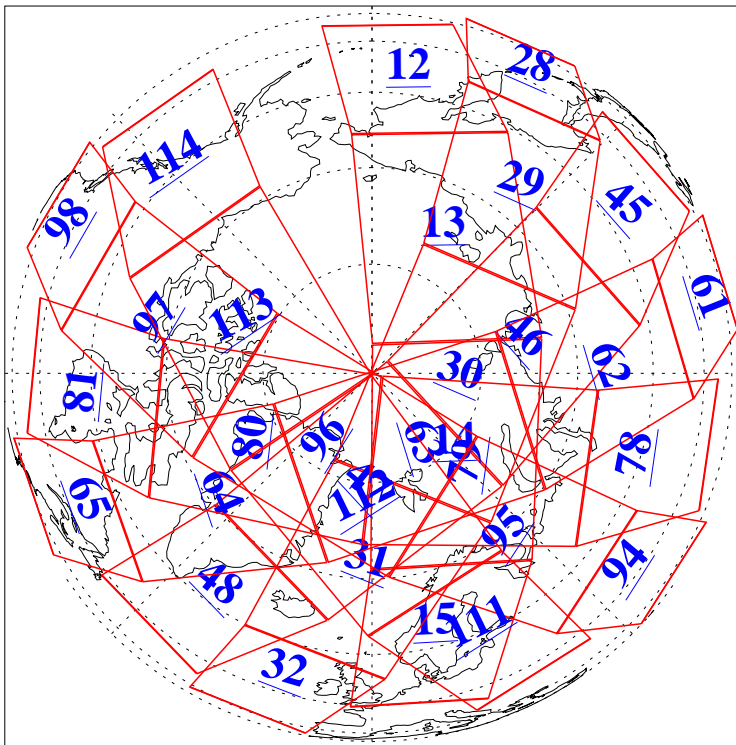

L1B Availability
AMSU Granules: 240
HSB Granules: 0
AIRS Granules: 240

30 Sep 2005
DoY 273
Aqua Day 1245
Granules: 1 to 120

Granules: 121 to 240

Legend: AMSU Available, HSB Available, AIRS Available

L1B Availability
AMSU Granules: 240
HSB Granules: 0
AIRS Granules: 240

30 Sep 2005
DoY 273
Aqua Day 1245
Ascending Granules

Descending Granules

Legend: AMSU Available, HSB Available, AIRS Available

L1B Availability
 AMSU Granules: 240
 HSB Granules: 0
 AIRS Granules: 240

30 Sep 2005
 DoY 273
 Aqua Day 1245

Northern Hemisphere Granules

Southern Hemisphere Granules

Legend: AMSU Available, HSB Available, AIRS Available