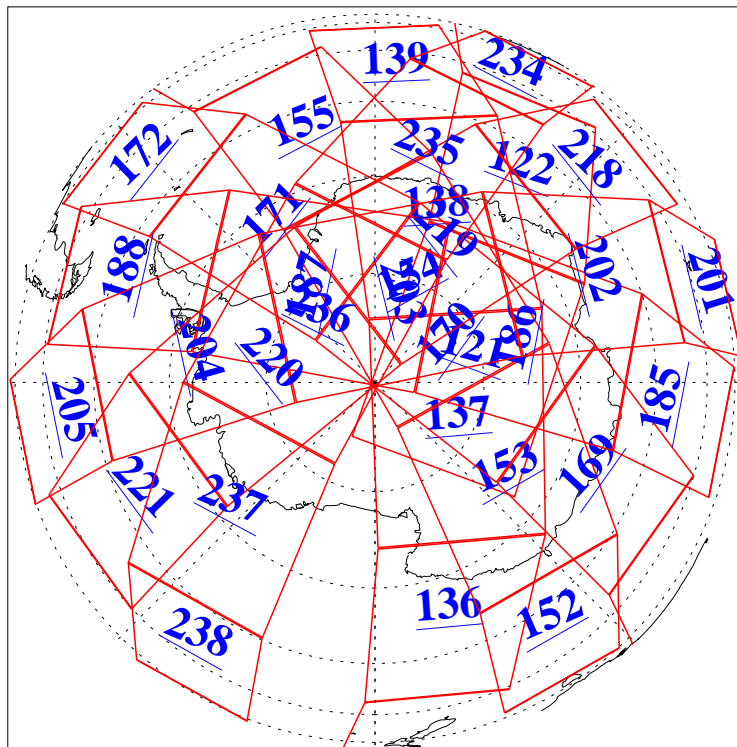

L1B Availability
AMSU Granules: 240
HSB Granules: 0
AIRS Granules: 240

30 Sep 2005
DoY 273
Aqua Day 1245
Granules: 1 to 120

Granules: 121 to 240

Legend: AMSU Available, HSB Available, AIRS Available

L1B Availability
AMSU Granules: 240
HSB Granules: 0
AIRS Granules: 240

30 Sep 2005
DoY 273
Aqua Day 1245
Ascending Granules

Descending Granules

Legend: AMSU Available, HSB Available, AIRS Available

L1B Availability
 AMSU Granules: 240
 HSB Granules: 0
 AIRS Granules: 240

30 Sep 2005
 DoY 273
 Aqua Day 1245

Northern Hemisphere Granules

Southern Hemisphere Granules

Legend: AMSU Available, HSB Available, AIRS Available