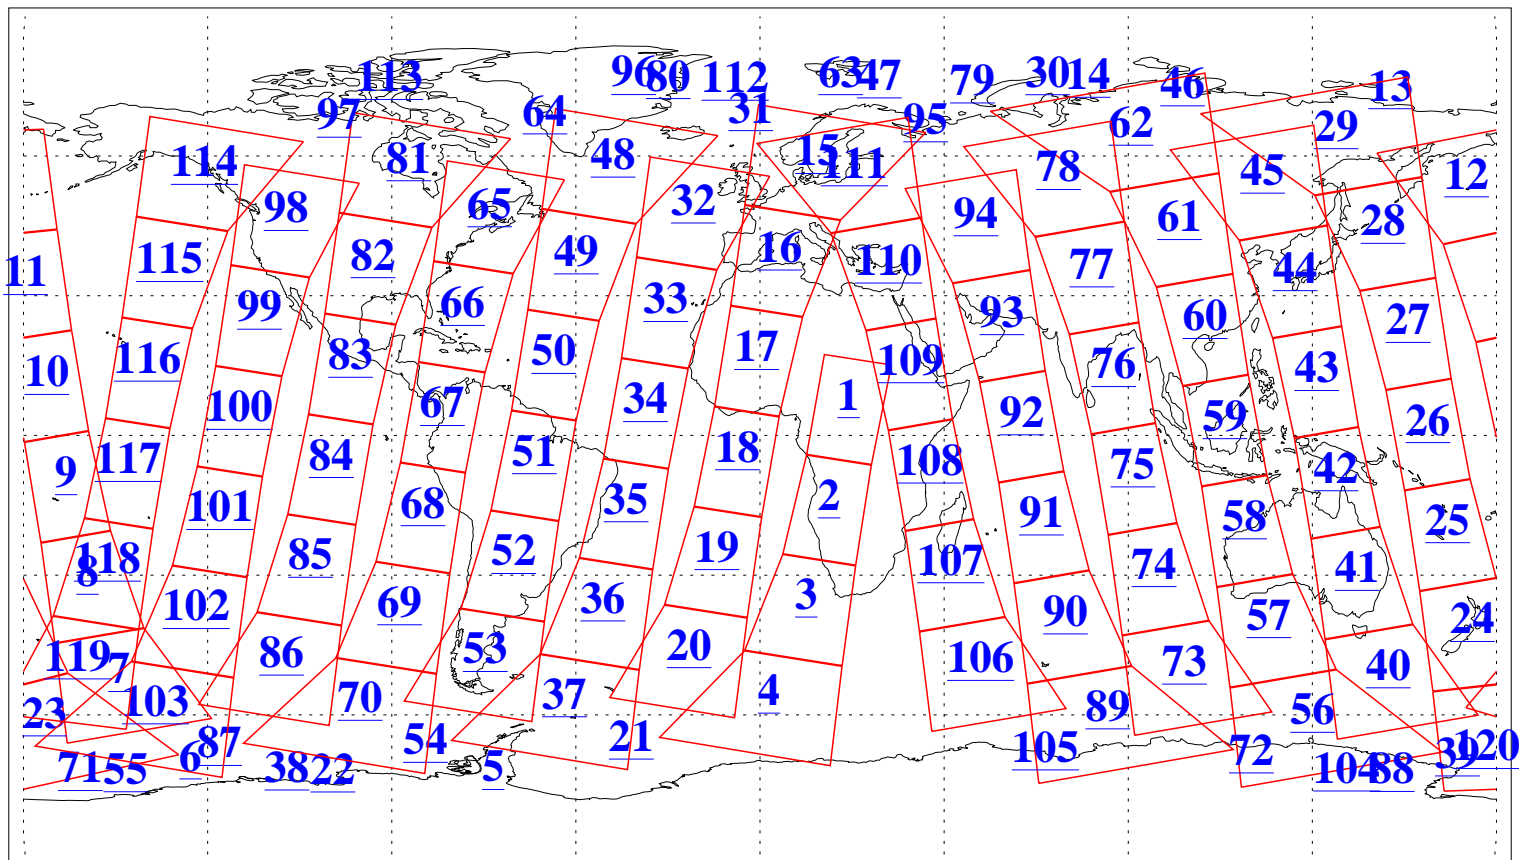

L1B Availability
AMSU Granules: 240
HSB Granules: 0
AIRS Granules: 240

30 Sep 2005
DoY 273
Aqua Day 1245
Granules: 1 to 120

Granules: 121 to 240

Legend: AMSU Available, HSB Available, AIRS Available

L1B Availability
AMSU Granules: 240
HSB Granules: 0
AIRS Granules: 240

30 Sep 2005
DoY 273
Aqua Day 1245
Ascending Granules

Descending Granules

Legend: AMSU Available, HSB Available, AIRS Available

L1B Availability
 AMSU Granules: 240
 HSB Granules: 0
 AIRS Granules: 240

30 Sep 2005
 DoY 273
 Aqua Day 1245

Northern Hemisphere Granules

Southern Hemisphere Granules

Legend: AMSU Available, HSB Available, AIRS Available