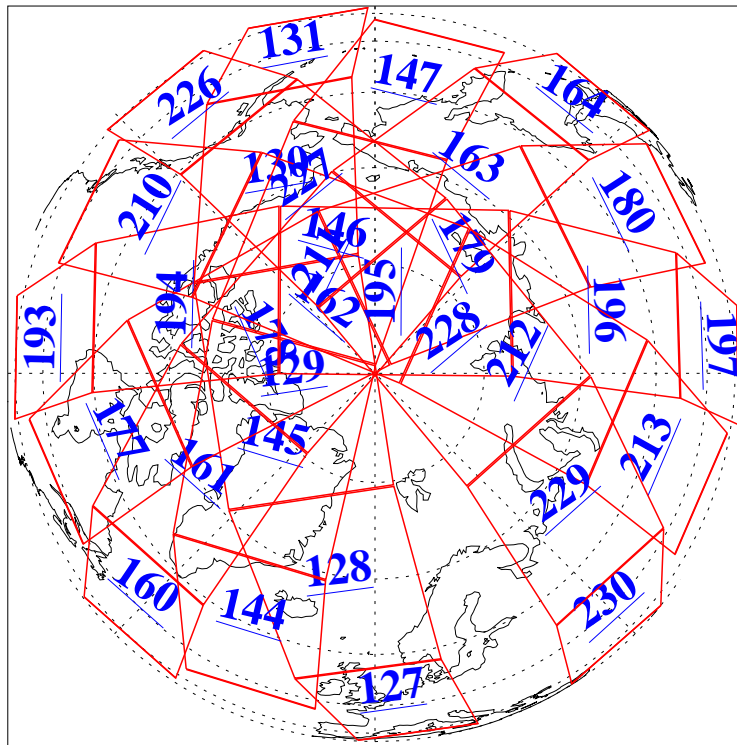

30 Sep 2005
DoY 273
Aqua Day 1245
Ascending Granules

Descending Granules

Legend: AMSU Available, HSB Available, AIRS Available

L1B Availability
 AMSU Granules: 240
 HSB Granules: 0
 AIRS Granules: 240

30 Sep 2005
 DoY 273
 Aqua Day 1245

Northern Hemisphere Granules

Southern Hemisphere Granules

Legend: AMSU Available, HSB Available, AIRS Available