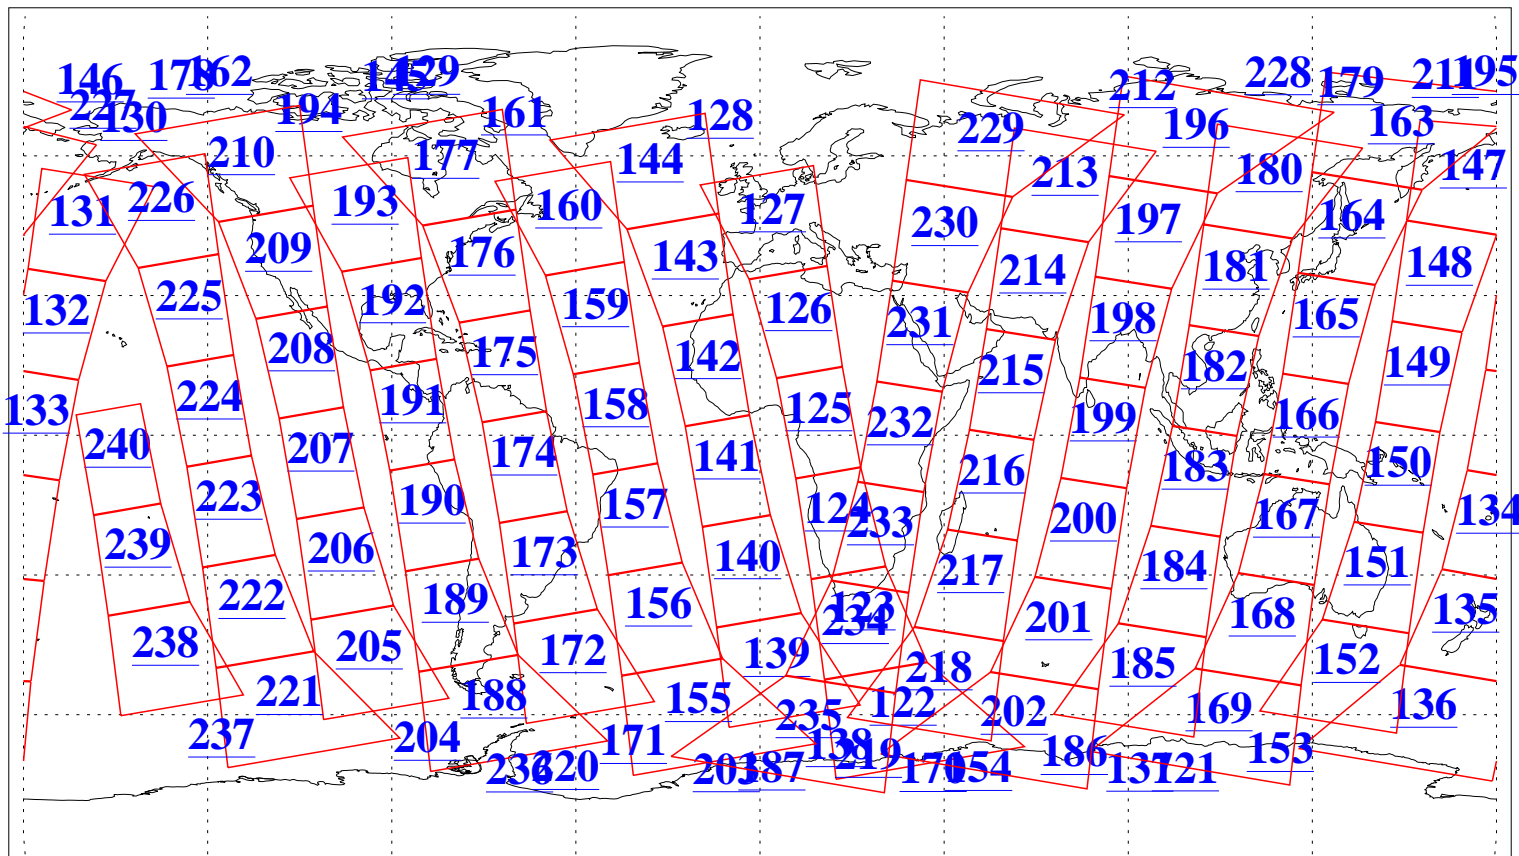

L1B Availability
AMSU Granules: 240
HSB Granules: 0
AIRS Granules: 240

30 Sep 2005
DoY 273
Aqua Day 1245
Granules: 1 to 120

Granules: 121 to 240

Legend: AMSU Available, HSB Available, AIRS Available

L1B Availability
AMSU Granules: 240
HSB Granules: 0
AIRS Granules: 240

30 Sep 2005
DoY 273
Aqua Day 1245
Ascending Granules

Descending Granules

Legend: AMSU Available, HSB Available, AIRS Available

L1B Availability
 AMSU Granules: 240
 HSB Granules: 0
 AIRS Granules: 240

30 Sep 2005
 DoY 273
 Aqua Day 1245

Northern Hemisphere Granules

Southern Hemisphere Granules

Legend: AMSU Available, HSB Available, AIRS Available