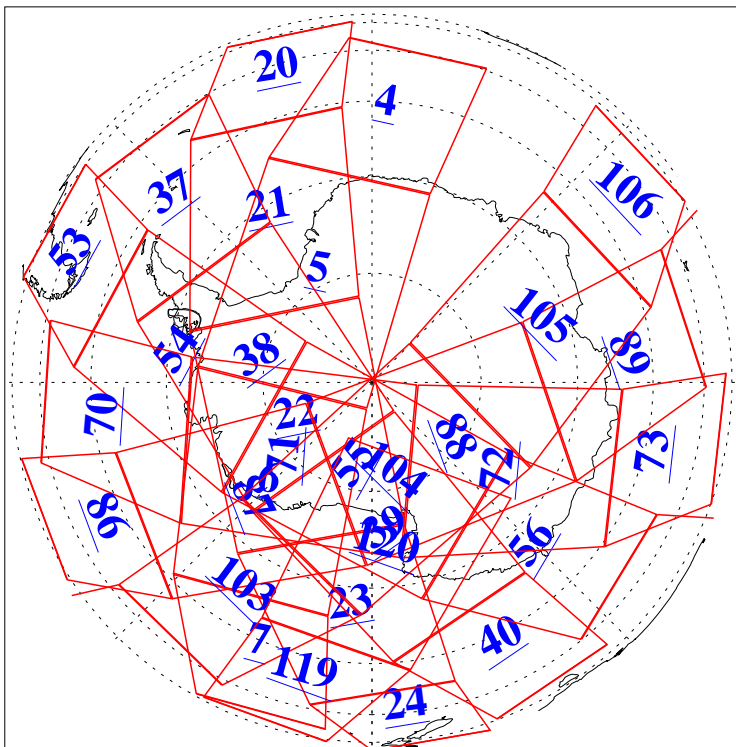

L1B Availability
AMSU Granules: 240
HSB Granules: 0
AIRS Granules: 240

30 Sep 2005
DoY 273
Aqua Day 1245
Granules: 1 to 120

Granules: 121 to 240

Legend: AMSU Available, HSB Available, AIRS Available

L1B Availability
AMSU Granules: 240
HSB Granules: 0
AIRS Granules: 240

30 Sep 2005
DoY 273
Aqua Day 1245
Ascending Granules

Descending Granules

Legend: AMSU Available, HSB Available, AIRS Available

L1B Availability
 AMSU Granules: 240
 HSB Granules: 0
 AIRS Granules: 240

30 Sep 2005
 DoY 273
 Aqua Day 1245

Northern Hemisphere Granules

Southern Hemisphere Granules

Legend: AMSU Available, HSB Available, AIRS Available