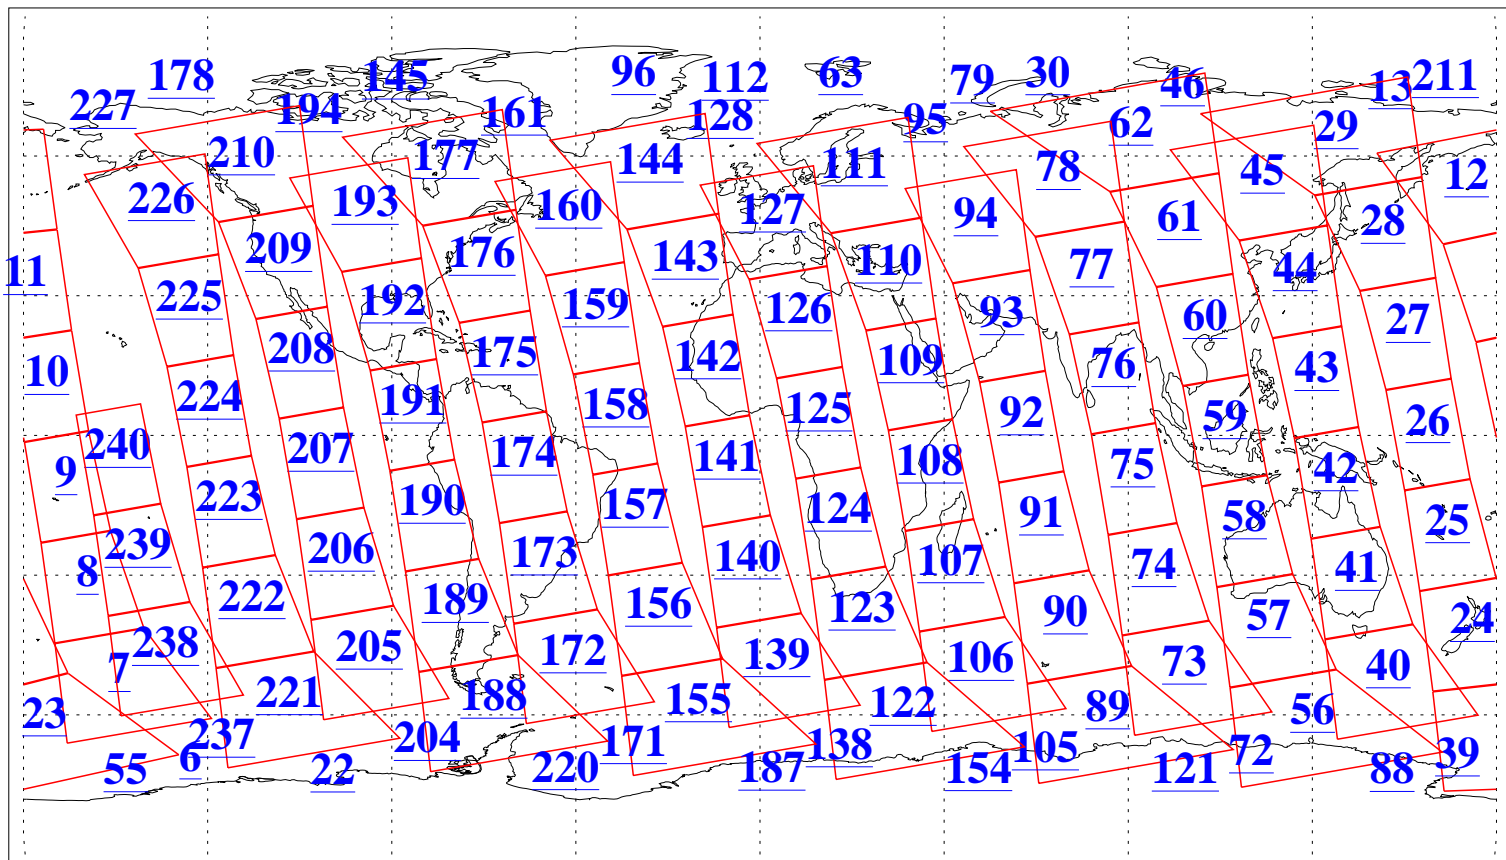

L1B Availability
AMSU Granules: 240
HSB Granules: 0
AIRS Granules: 240

30 Sep 2005
DoY 273
Aqua Day 1245
Granules: 1 to 120

Granules: 121 to 240

Legend: AMSU Available, HSB Available, AIRS Available

L1B Availability
AMSU Granules: 240
HSB Granules: 0
AIRS Granules: 240

30 Sep 2005
DoY 273
Aqua Day 1245
Ascending Granules

Descending Granules

Legend: AMSU Available, HSB Available, AIRS Available

L1B Availability
 AMSU Granules: 240
 HSB Granules: 0
 AIRS Granules: 240

30 Sep 2005
 DoY 273
 Aqua Day 1245

Northern Hemisphere Granules

Southern Hemisphere Granules

Legend: AMSU Available, HSB Available, AIRS Available