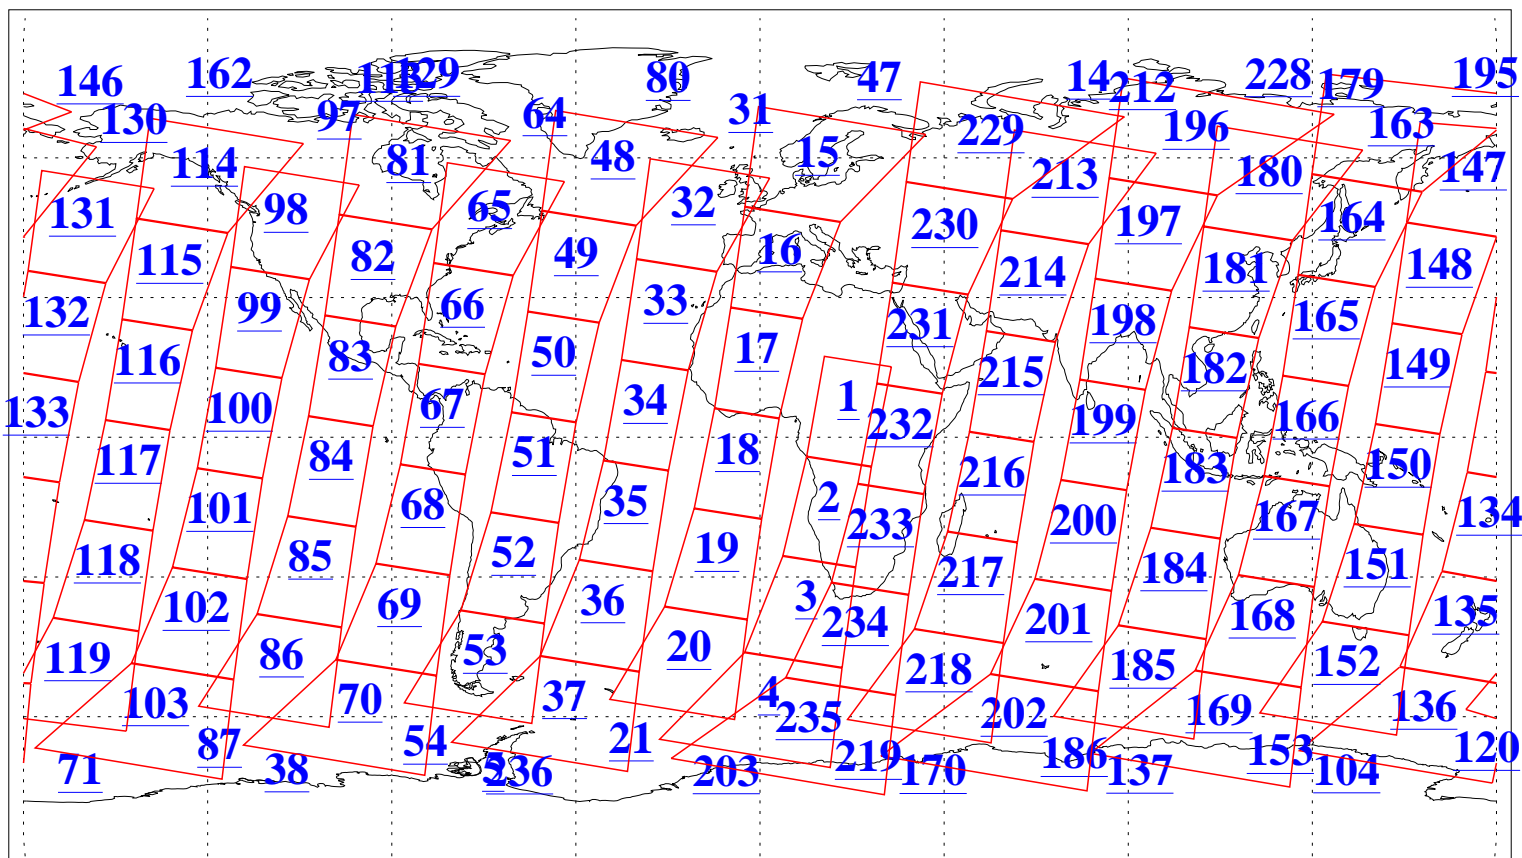

L1B Availability
AMSU Granules: 240
HSB Granules: 0
AIRS Granules: 240

30 Sep 2005
DoY 273
Aqua Day 1245
Granules: 1 to 120

Granules: 121 to 240

Legend: AMSU Available, HSB Available, AIRS Available

L1B Availability
AMSU Granules: 240
HSB Granules: 0
AIRS Granules: 240

30 Sep 2005
DoY 273
Aqua Day 1245
Ascending Granules

Descending Granules

Legend: AMSU Available, HSB Available, AIRS Available

L1B Availability
 AMSU Granules: 240
 HSB Granules: 0
 AIRS Granules: 240

30 Sep 2005
 DoY 273
 Aqua Day 1245

Northern Hemisphere Granules

Southern Hemisphere Granules

Legend: AMSU Available, HSB Available, AIRS Available