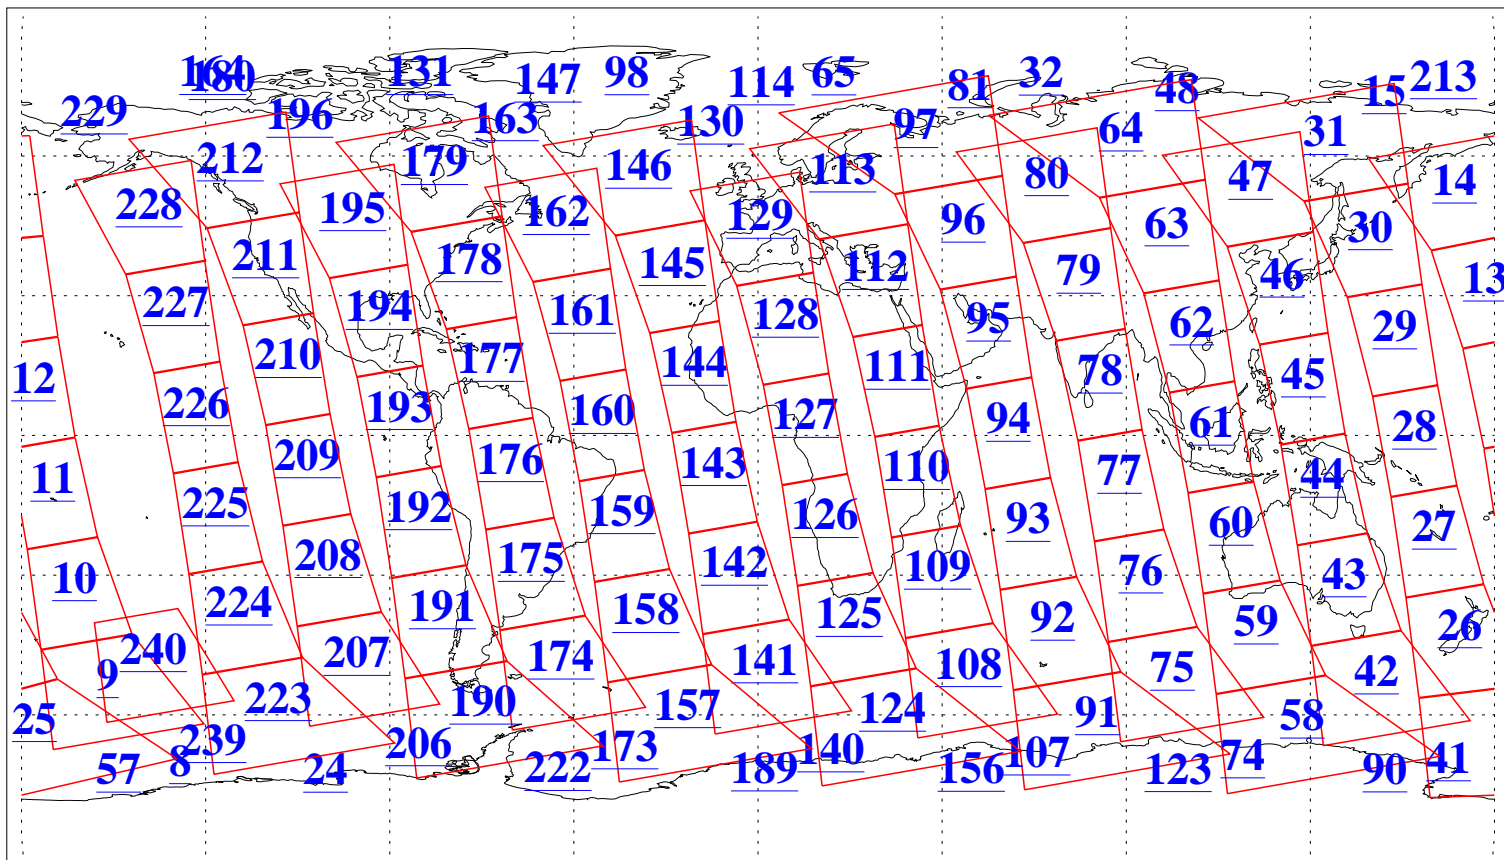

L1B Availability
AMSU Granules: 240
HSB Granules: 0
AIRS Granules: 240

28 Sep 2005
DoY 271
Aqua Day 1243
Granules: 1 to 120

Granules: 121 to 240

Legend: AMSU Available, HSB Available, AIRS Available

L1B Availability
AMSU Granules: 240
HSB Granules: 0
AIRS Granules: 240

28 Sep 2005
DoY 271
Aqua Day 1243

Ascending Granules

Descending Granules

Legend: AMSU Available, HSB Available, AIRS Available

L1B Availability
 AMSU Granules: 240
 HSB Granules: 0
 AIRS Granules: 240

28 Sep 2005
 DoY 271
 Aqua Day 1243

Northern Hemisphere Granules

Southern Hemisphere Granules

Legend: AMSU Available, HSB Available, AIRS Available