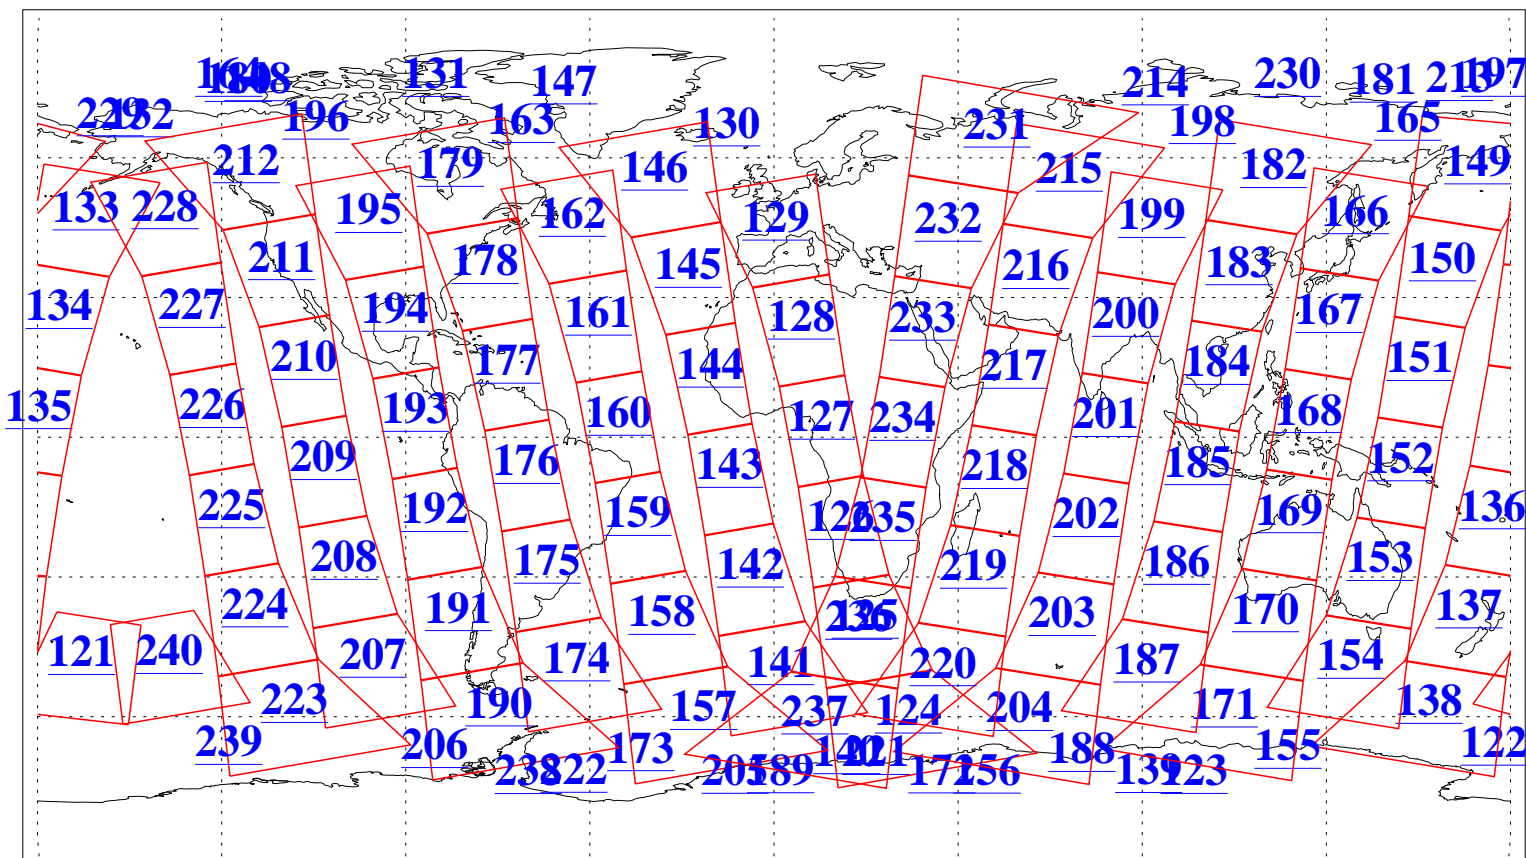

L1B Availability
AMSU Granules: 240
HSB Granules: 0
AIRS Granules: 240

28 Sep 2005
DoY 271
Aqua Day 1243
Granules: 1 to 120

Granules: 121 to 240

Legend: AMSU Available, HSB Available, AIRS Available

L1B Availability
AMSU Granules: 240
HSB Granules: 0
AIRS Granules: 240

28 Sep 2005
DoY 271
Aqua Day 1243

Ascending Granules

Descending Granules

Legend: AMSU Available, HSB Available, AIRS Available

L1B Availability
 AMSU Granules: 240
 HSB Granules: 0
 AIRS Granules: 240

28 Sep 2005
 DoY 271
 Aqua Day 1243