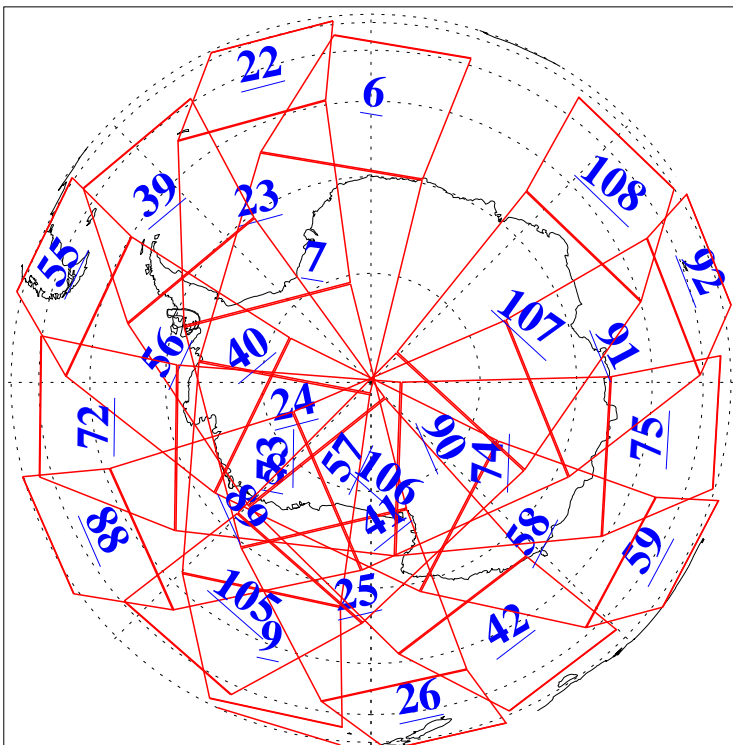

L1B Availability
AMSU Granules: 240
HSB Granules: 0
AIRS Granules: 240

28 Sep 2005
DoY 271
Aqua Day 1243
Granules: 1 to 120

Granules: 121 to 240

Legend: AMSU Available, HSB Available, AIRS Available

L1B Availability
AMSU Granules: 240
HSB Granules: 0
AIRS Granules: 240

28 Sep 2005
DoY 271
Aqua Day 1243

Ascending Granules

Descending Granules

Legend: AMSU Available, HSB Available, AIRS Available

L1B Availability
 AMSU Granules: 240
 HSB Granules: 0
 AIRS Granules: 240

28 Sep 2005
 DoY 271
 Aqua Day 1243

Northern Hemisphere Granules

Southern Hemisphere Granules

Legend: AMSU Available, HSB Available, AIRS Available