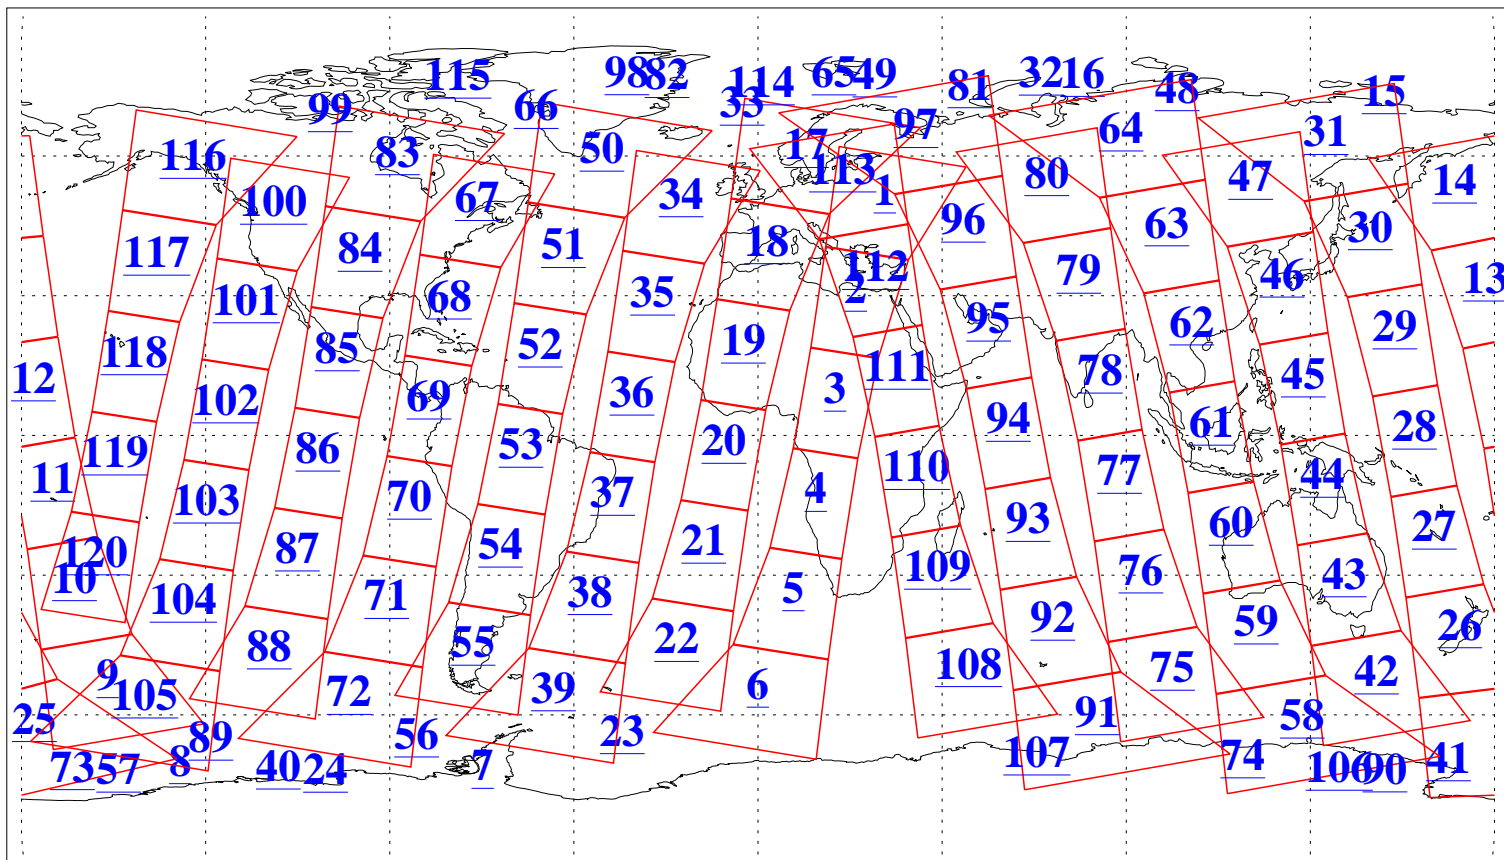

L1B Availability
AMSU Granules: 240
HSB Granules: 0
AIRS Granules: 240

28 Sep 2005
DoY 271
Aqua Day 1243
Granules: 1 to 120

Granules: 121 to 240

Legend: AMSU Available, HSB Available, AIRS Available

L1B Availability
AMSU Granules: 240
HSB Granules: 0
AIRS Granules: 240

28 Sep 2005
DoY 271
Aqua Day 1243

Ascending Granules

Descending Granules

Legend: AMSU Available, HSB Available, AIRS Available

L1B Availability
 AMSU Granules: 240
 HSB Granules: 0
 AIRS Granules: 240

28 Sep 2005
 DoY 271
 Aqua Day 1243

Northern Hemisphere Granules

Southern Hemisphere Granules

Legend: AMSU Available, HSB Available, AIRS Available