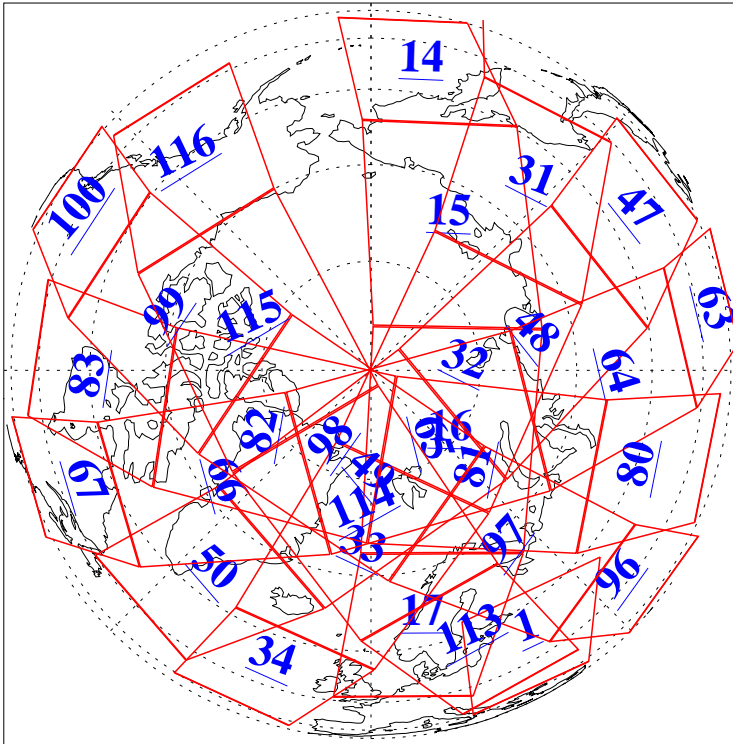

L1B Availability
AMSU Granules: 240
HSB Granules: 0
AIRS Granules: 240

28 Sep 2005
DoY 271
Aqua Day 1243
Granules: 1 to 120

Granules: 121 to 240

Legend: AMSU Available, HSB Available, AIRS Available

L1B Availability
AMSU Granules: 240
HSB Granules: 0
AIRS Granules: 240

28 Sep 2005
DoY 271
Aqua Day 1243

Ascending Granules

Descending Granules

Legend: AMSU Available, HSB Available, AIRS Available

L1B Availability
 AMSU Granules: 240
 HSB Granules: 0
 AIRS Granules: 240

28 Sep 2005
 DoY 271
 Aqua Day 1243

Northern Hemisphere Granules

Southern Hemisphere Granules

Legend: AMSU Available, HSB Available, AIRS Available