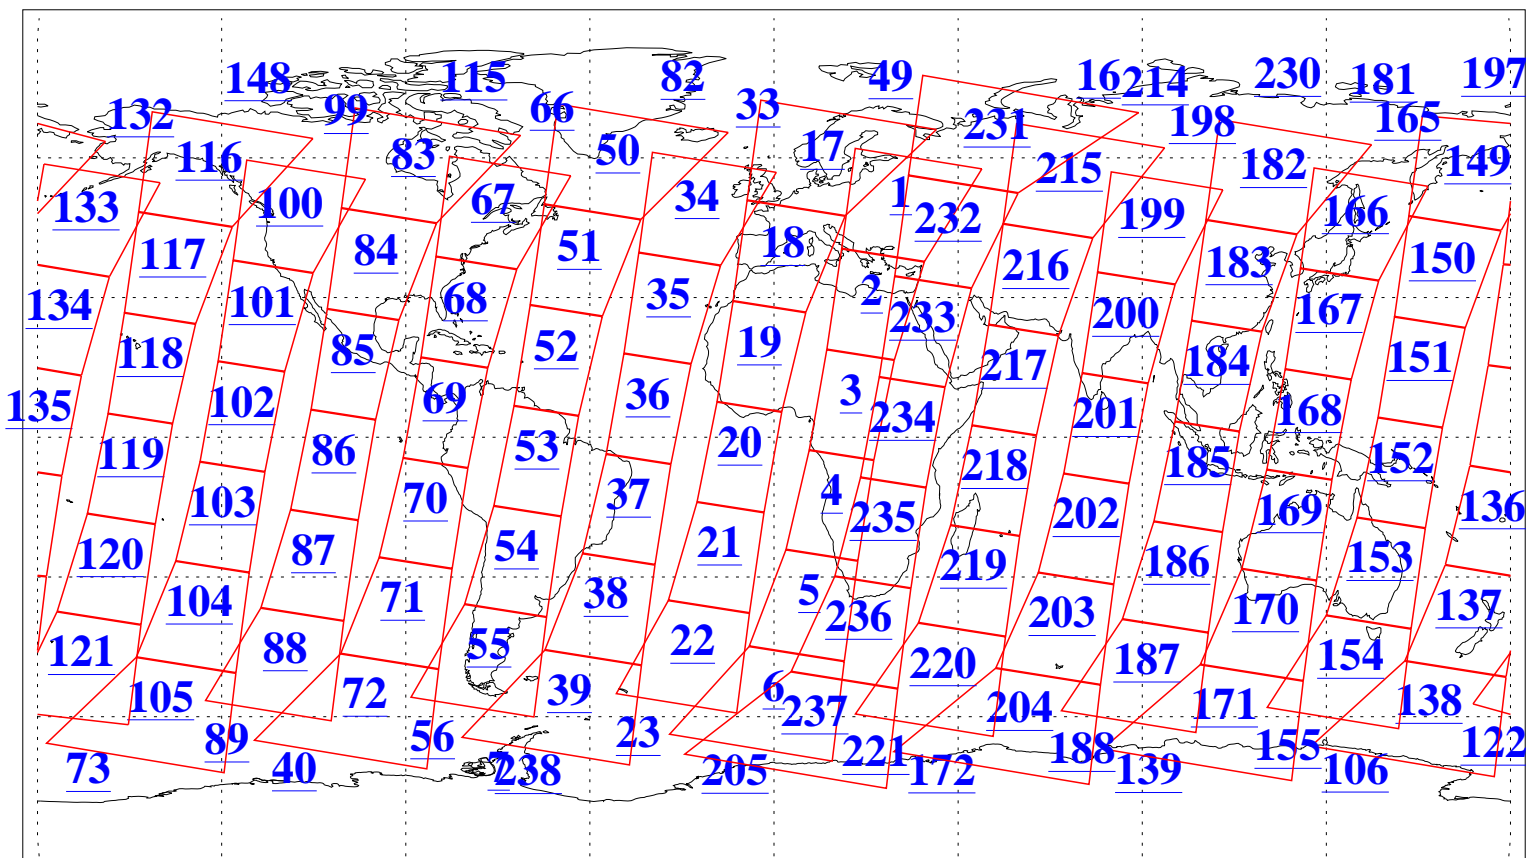

L1B Availability
AMSU Granules: 240
HSB Granules: 0
AIRS Granules: 240

28 Sep 2005
DoY 271
Aqua Day 1243
Granules: 1 to 120

Granules: 121 to 240

Legend: AMSU Available, HSB Available, AIRS Available

L1B Availability
AMSU Granules: 240
HSB Granules: 0
AIRS Granules: 240

28 Sep 2005
DoY 271
Aqua Day 1243

Ascending Granules

Descending Granules

Legend: AMSU Available, HSB Available, AIRS Available

L1B Availability
 AMSU Granules: 240
 HSB Granules: 0
 AIRS Granules: 240

28 Sep 2005
 DoY 271
 Aqua Day 1243

Northern Hemisphere Granules

Southern Hemisphere Granules

Legend: AMSU Available, HSB Available, AIRS Available