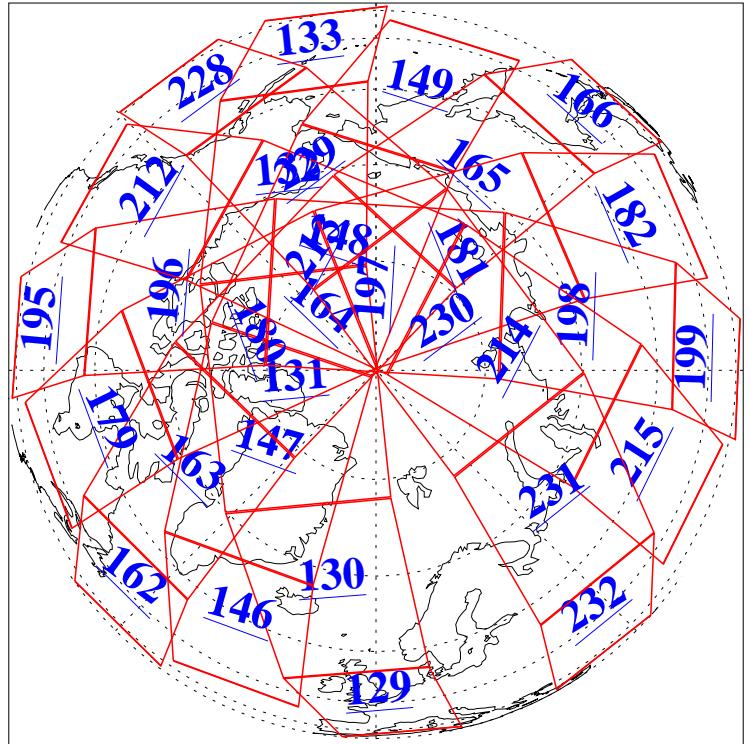

L1B Availability
AMSU Granules: 240
HSB Granules: 0
AIRS Granules: 240

28 Sep 2005
DoY 271
Aqua Day 1243
Granules: 1 to 120

Granules: 121 to 240

Legend: AMSU Available, HSB Available, AIRS Available

L1B Availability
AMSU Granules: 240
HSB Granules: 0
AIRS Granules: 240

28 Sep 2005
DoY 271
Aqua Day 1243

Ascending Granules

Descending Granules

Legend: AMSU Available, HSB Available, AIRS Available

L1B Availability
 AMSU Granules: 240
 HSB Granules: 0
 AIRS Granules: 240

28 Sep 2005
 DoY 271
 Aqua Day 1243

Northern Hemisphere Granules

Southern Hemisphere Granules

Legend: AMSU Available, HSB Available, AIRS Available