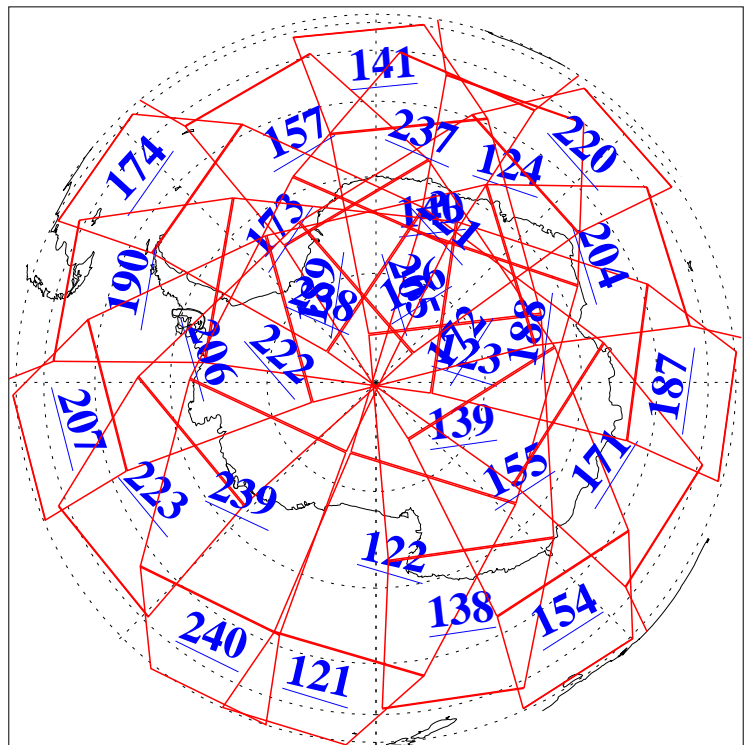

L1B Availability
AMSU Granules: 240
HSB Granules: 0
AIRS Granules: 240

28 Sep 2005
DoY 271
Aqua Day 1243
Granules: 1 to 120

Granules: 121 to 240

Legend: AMSU Available, HSB Available, AIRS Available

L1B Availability
AMSU Granules: 240
HSB Granules: 0
AIRS Granules: 240

28 Sep 2005
DoY 271
Aqua Day 1243

Ascending Granules

Descending Granules

Legend: AMSU Available, HSB Available, AIRS Available

L1B Availability
 AMSU Granules: 240
 HSB Granules: 0
 AIRS Granules: 240

28 Sep 2005
 DoY 271
 Aqua Day 1243

Northern Hemisphere Granules

Southern Hemisphere Granules

Legend: AMSU Available, HSB Available, AIRS Available