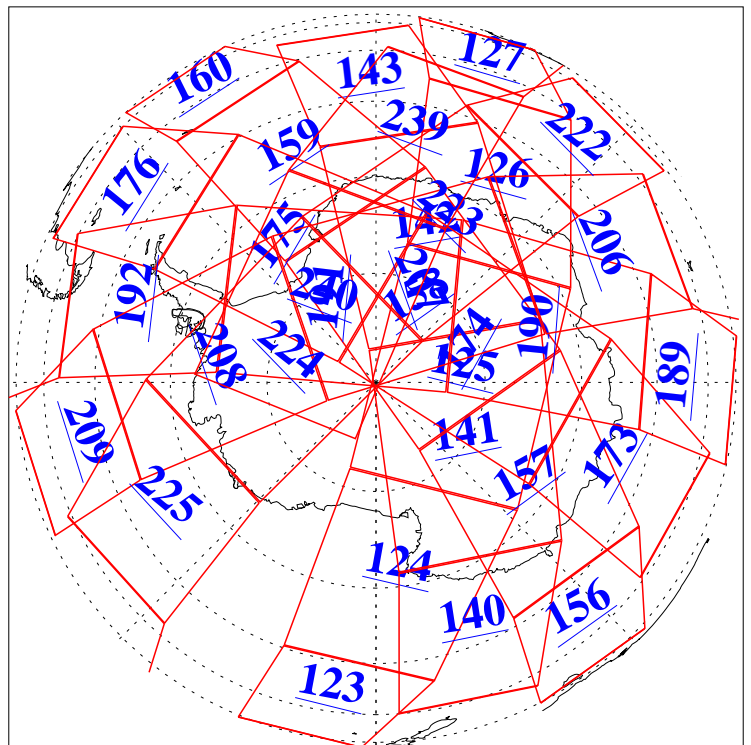

Legend: AMSU Available, HSB Available, AIRS Available