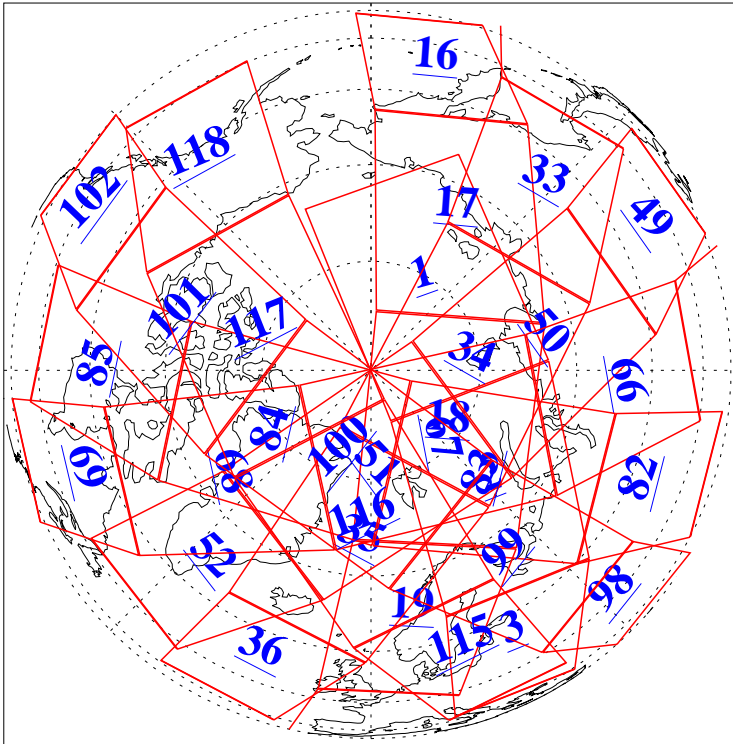

L1B Availability  
AMSU Granules: 240  
HSB Granules: 0  
AIRS Granules: 240

26 Sep 2005  
DoY 269  
Aqua Day 1241  
Granules: 1 to 120

Granules: 121 to 240

Legend: AMSU Available, HSB Available, AIRS Available

L1B Availability  
AMSU Granules: 240  
HSB Granules: 0  
AIRS Granules: 240

26 Sep 2005  
DoY 269  
Aqua Day 1241  
Ascending Granules

Descending Granules

Legend: AMSU Available, HSB Available, AIRS Available

### Northern Hemisphere Granules