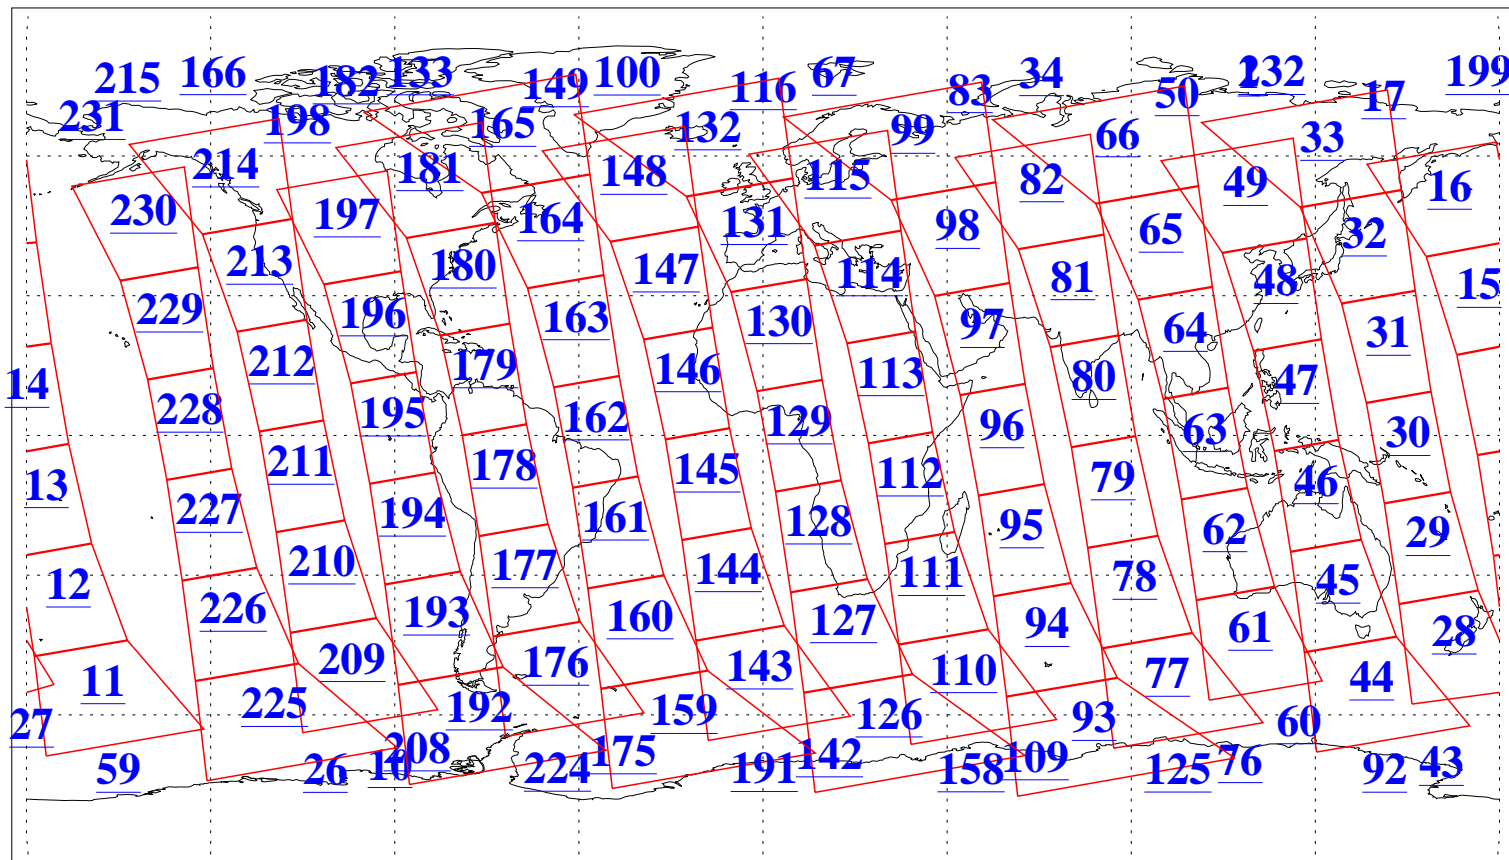

L1B Availability  
AMSU Granules: 240  
HSB Granules: 0  
AIRS Granules: 240

26 Sep 2005  
DoY 269  
Aqua Day 1241  
Granules: 1 to 120

Granules: 121 to 240

Legend: AMSU Available, HSB Available, AIRS Available

L1B Availability  
AMSU Granules: 240  
HSB Granules: 0  
AIRS Granules: 240

26 Sep 2005  
DoY 269  
Aqua Day 1241  
Ascending Granules

Descending Granules

Legend: AMSU Available, HSB Available, AIRS Available