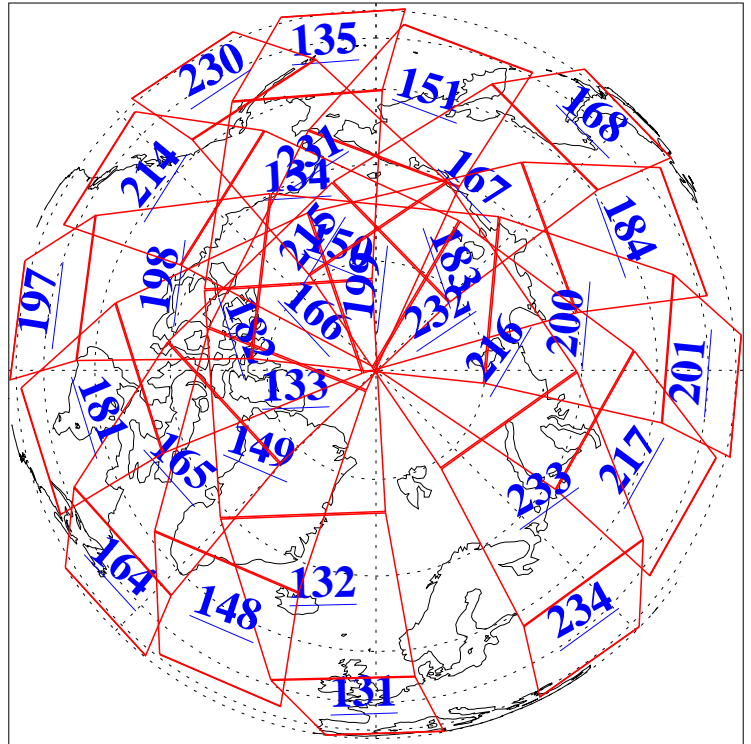

L1B Availability  
AMSU Granules: 240  
HSB Granules: 0  
AIRS Granules: 240

26 Sep 2005  
DoY 269  
Aqua Day 1241  
Granules: 1 to 120

Granules: 121 to 240

Legend: AMSU Available, HSB Available, AIRS Available

L1B Availability  
AMSU Granules: 240  
HSB Granules: 0  
AIRS Granules: 240

26 Sep 2005  
DoY 269  
Aqua Day 1241  
Ascending Granules

Descending Granules

Legend: AMSU Available, HSB Available, AIRS Available

### Northern Hemisphere Granules