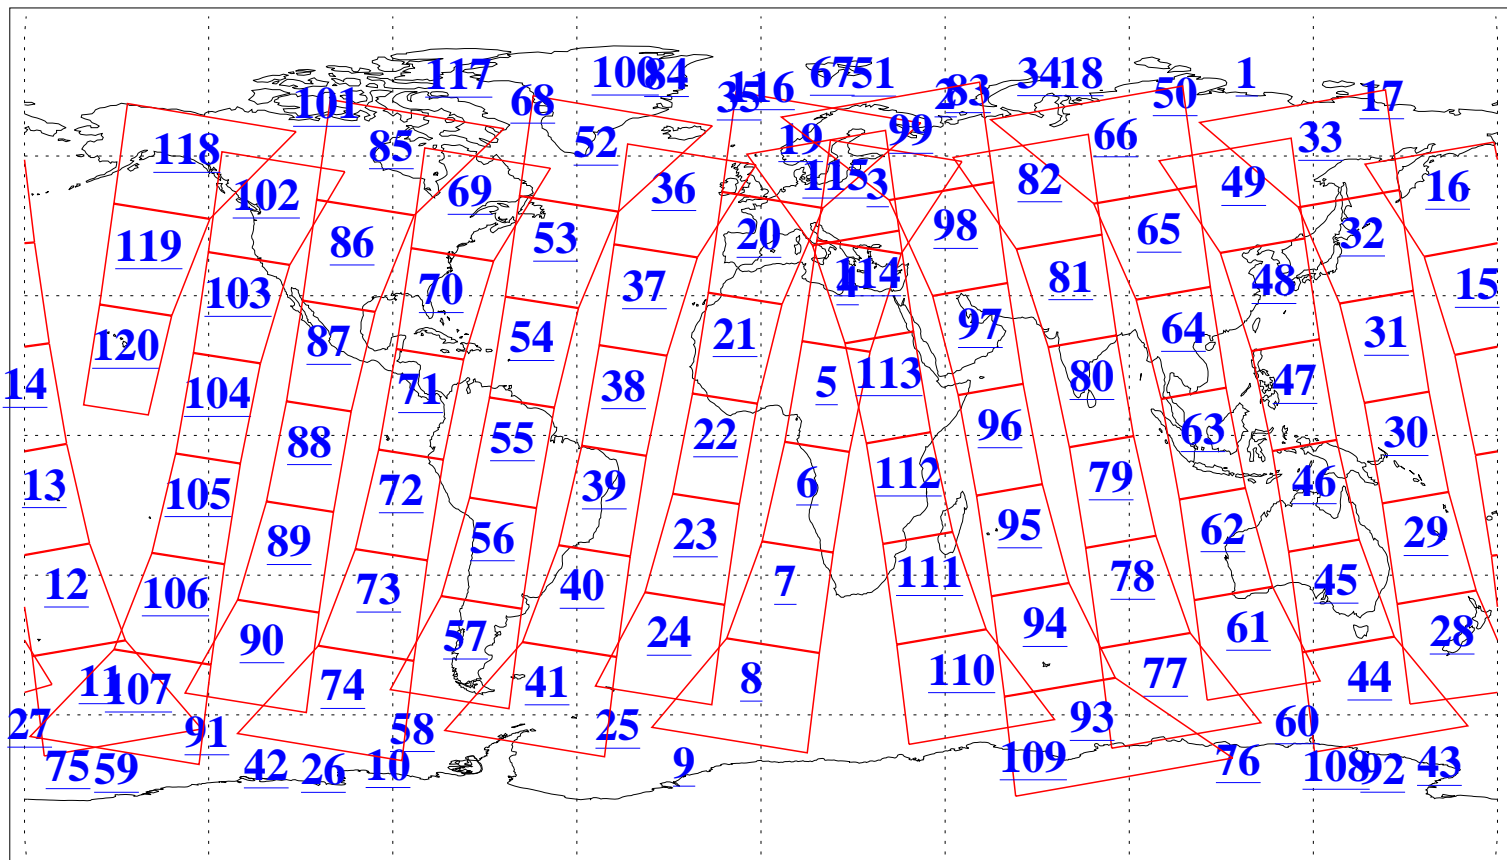

L1B Availability  
AMSU Granules: 240  
HSB Granules: 0  
AIRS Granules: 240

26 Sep 2005  
DoY 269  
Aqua Day 1241  
Granules: 1 to 120

Granules: 121 to 240

Legend: AMSU Available, HSB Available, AIRS Available

L1B Availability  
AMSU Granules: 240  
HSB Granules: 0  
AIRS Granules: 240

26 Sep 2005  
DoY 269  
Aqua Day 1241  
Ascending Granules

Descending Granules

Legend: AMSU Available, HSB Available, AIRS Available