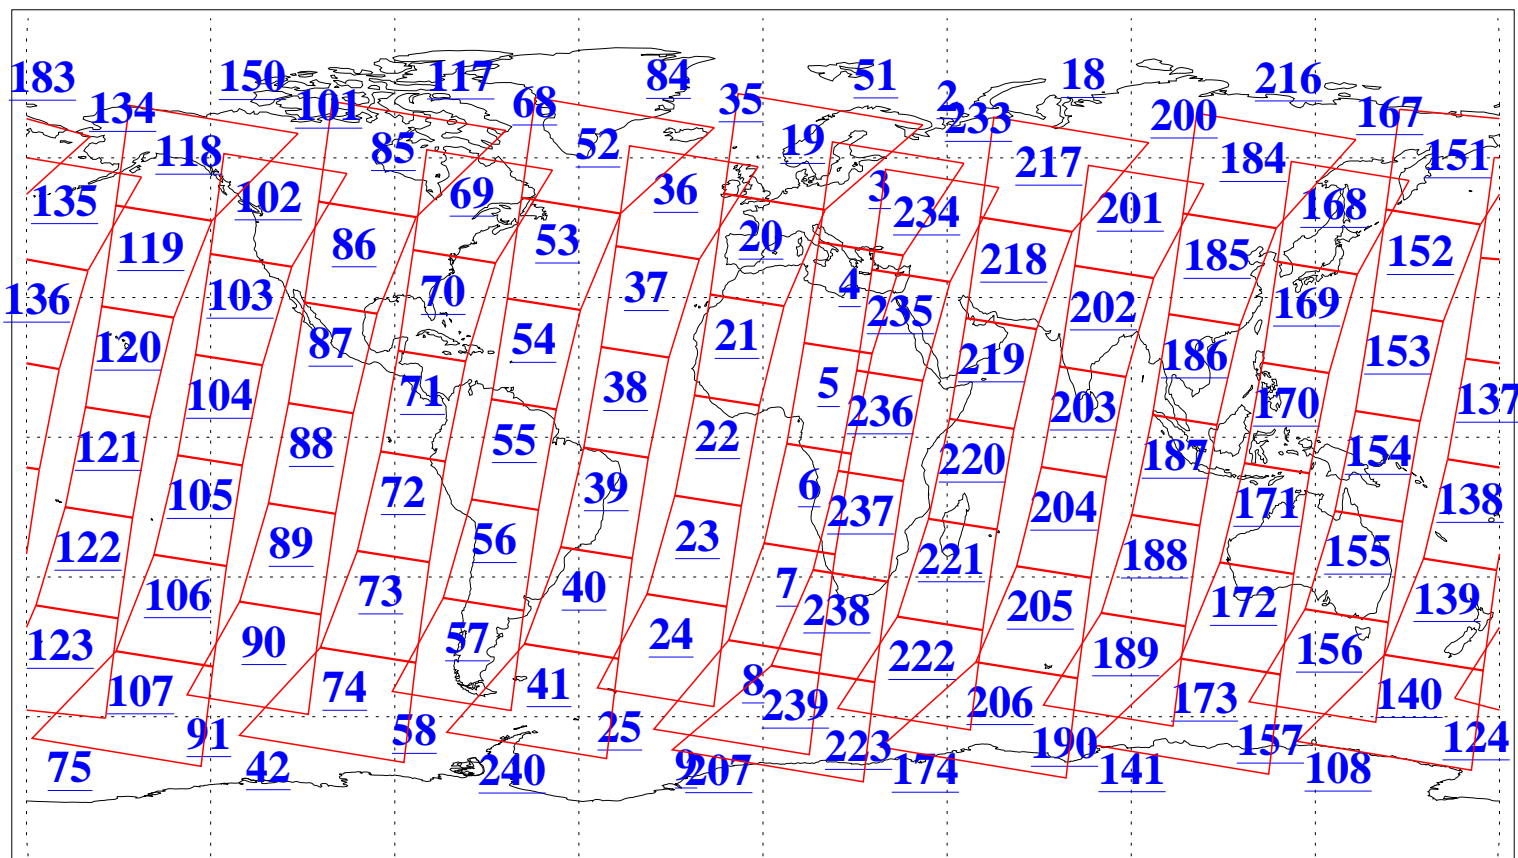

L1B Availability  
AMSU Granules: 240  
HSB Granules: 0  
AIRS Granules: 240

26 Sep 2005  
DoY 269  
Aqua Day 1241  
Granules: 1 to 120

Granules: 121 to 240

Legend: AMSU Available, HSB Available, AIRS Available

L1B Availability  
AMSU Granules: 240  
HSB Granules: 0  
AIRS Granules: 240

26 Sep 2005  
DoY 269  
Aqua Day 1241  
Ascending Granules

Descending Granules

Legend: AMSU Available, HSB Available, AIRS Available