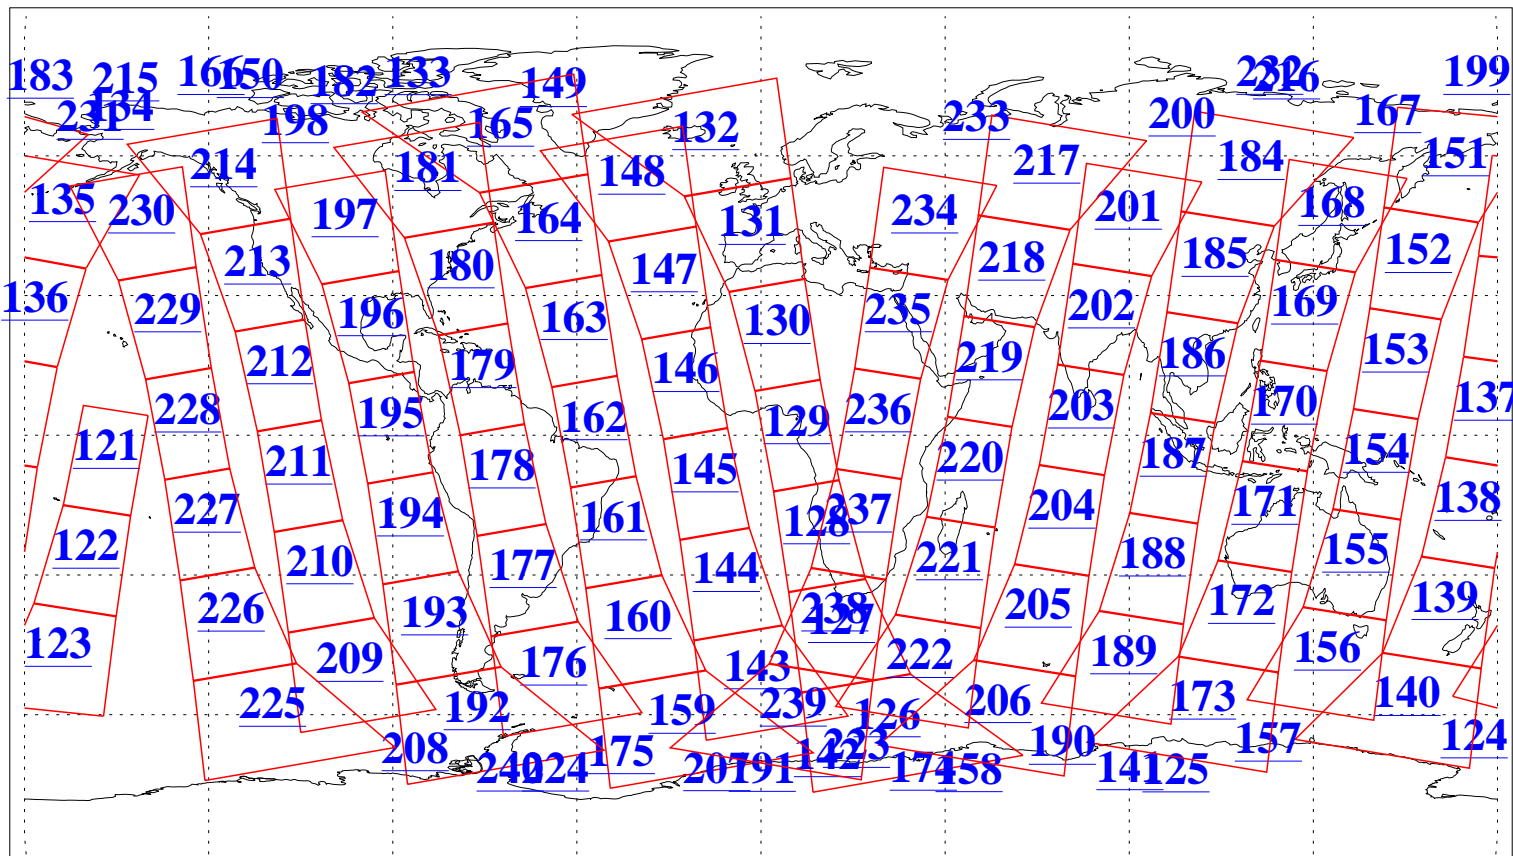

L1B Availability  
AMSU Granules: 240  
HSB Granules: 0  
AIRS Granules: 240

26 Sep 2005  
DoY 269  
Aqua Day 1241  
Granules: 1 to 120

Granules: 121 to 240

Legend: AMSU Available, HSB Available, AIRS Available

L1B Availability  
AMSU Granules: 240  
HSB Granules: 0  
AIRS Granules: 240

26 Sep 2005  
DoY 269  
Aqua Day 1241  
Ascending Granules

Descending Granules

Legend: AMSU Available, HSB Available, AIRS Available