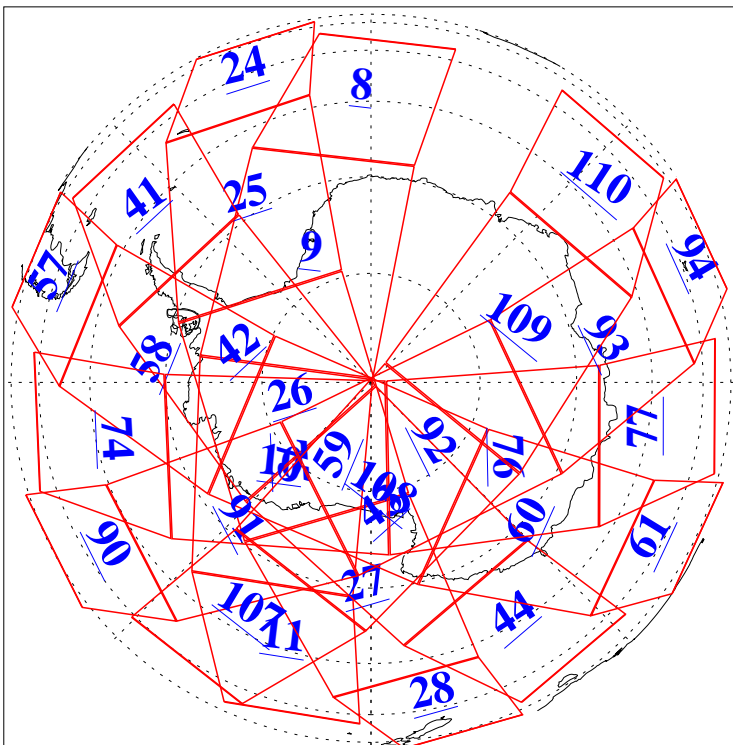

Legend: AMSU Available, HSB Available, AIRS Available