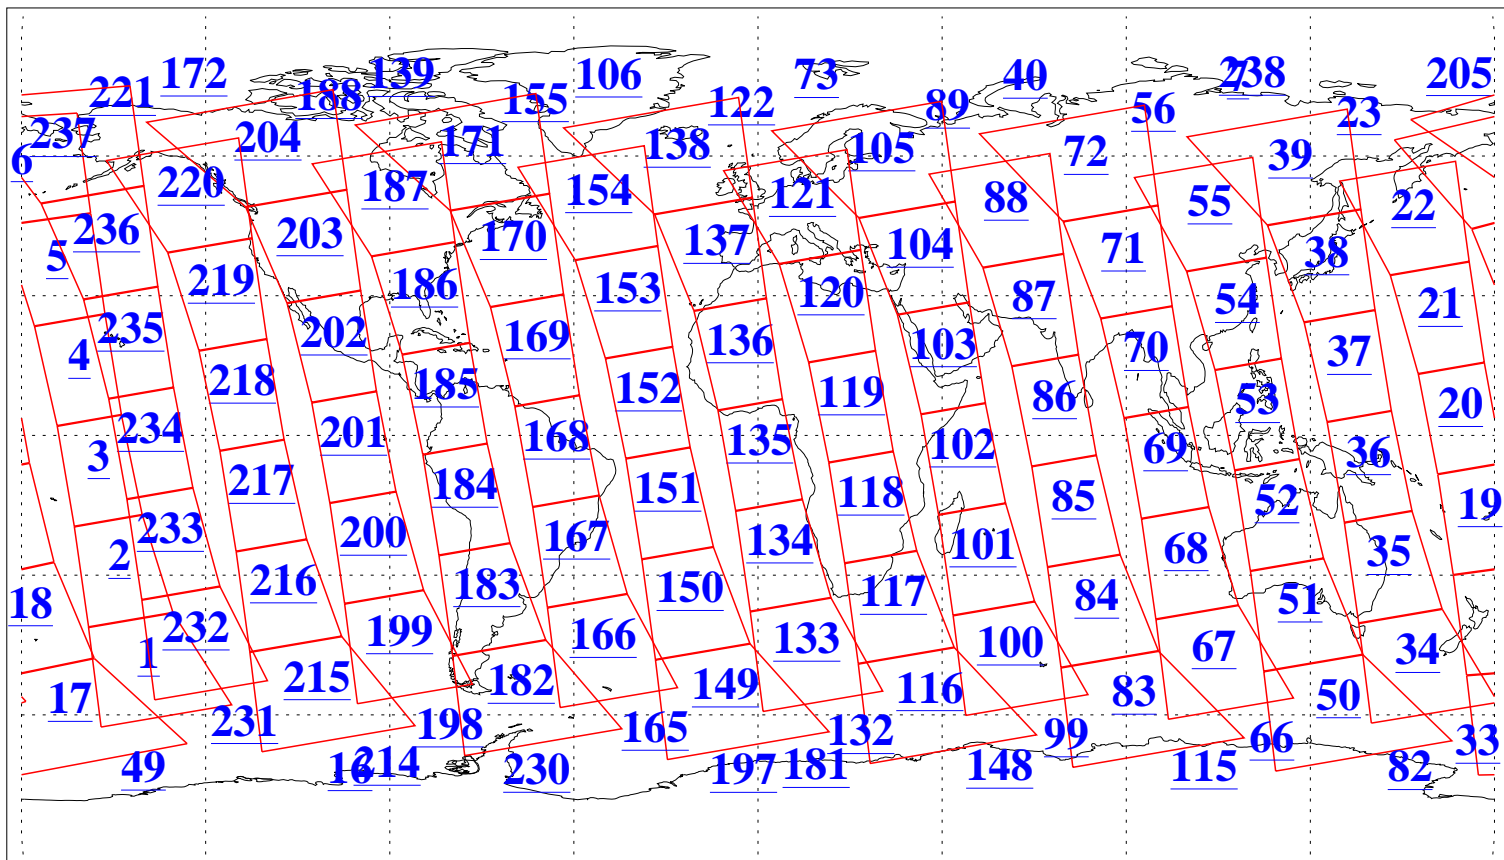

L1B Availability
AMSU Granules: 240
HSB Granules: 0
AIRS Granules: 240

20 Sep 2005
DoY 263
Aqua Day 1235
Granules: 1 to 120

Granules: 121 to 240

Legend: AMSU Available, HSB Available, AIRS Available

L1B Availability
AMSU Granules: 240
HSB Granules: 0
AIRS Granules: 240

20 Sep 2005
DoY 263
Aqua Day 1235

Ascending Granules

Descending Granules

Legend: AMSU Available, HSB Available, AIRS Available

L1B Availability
 AMSU Granules: 240
 HSB Granules: 0
 AIRS Granules: 240

20 Sep 2005
 DoY 263
 Aqua Day 1235

Northern Hemisphere Granules

Southern Hemisphere Granules

Legend: AMSU Available, HSB Available, AIRS Available