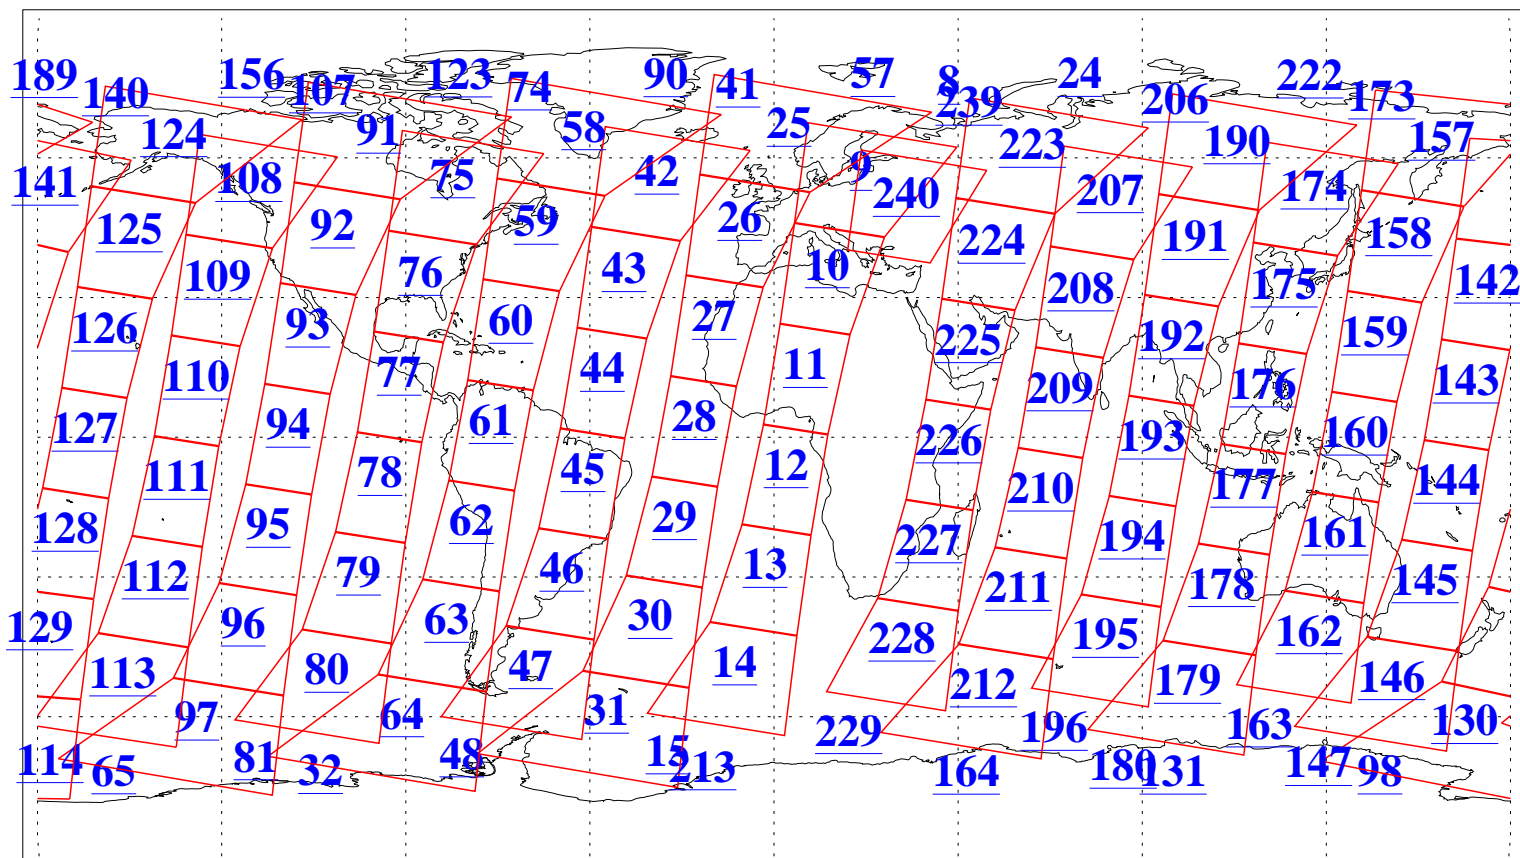

L1B Availability
AMSU Granules: 240
HSB Granules: 0
AIRS Granules: 240

20 Sep 2005
DoY 263
Aqua Day 1235
Granules: 1 to 120

Granules: 121 to 240

Legend: AMSU Available, HSB Available, AIRS Available

L1B Availability
AMSU Granules: 240
HSB Granules: 0
AIRS Granules: 240

20 Sep 2005
DoY 263
Aqua Day 1235

Ascending Granules

Descending Granules

Legend: AMSU Available, HSB Available, AIRS Available

L1B Availability
 AMSU Granules: 240
 HSB Granules: 0
 AIRS Granules: 240

20 Sep 2005
 DoY 263
 Aqua Day 1235

Northern Hemisphere Granules

Southern Hemisphere Granules

Legend: AMSU Available, HSB Available, AIRS Available