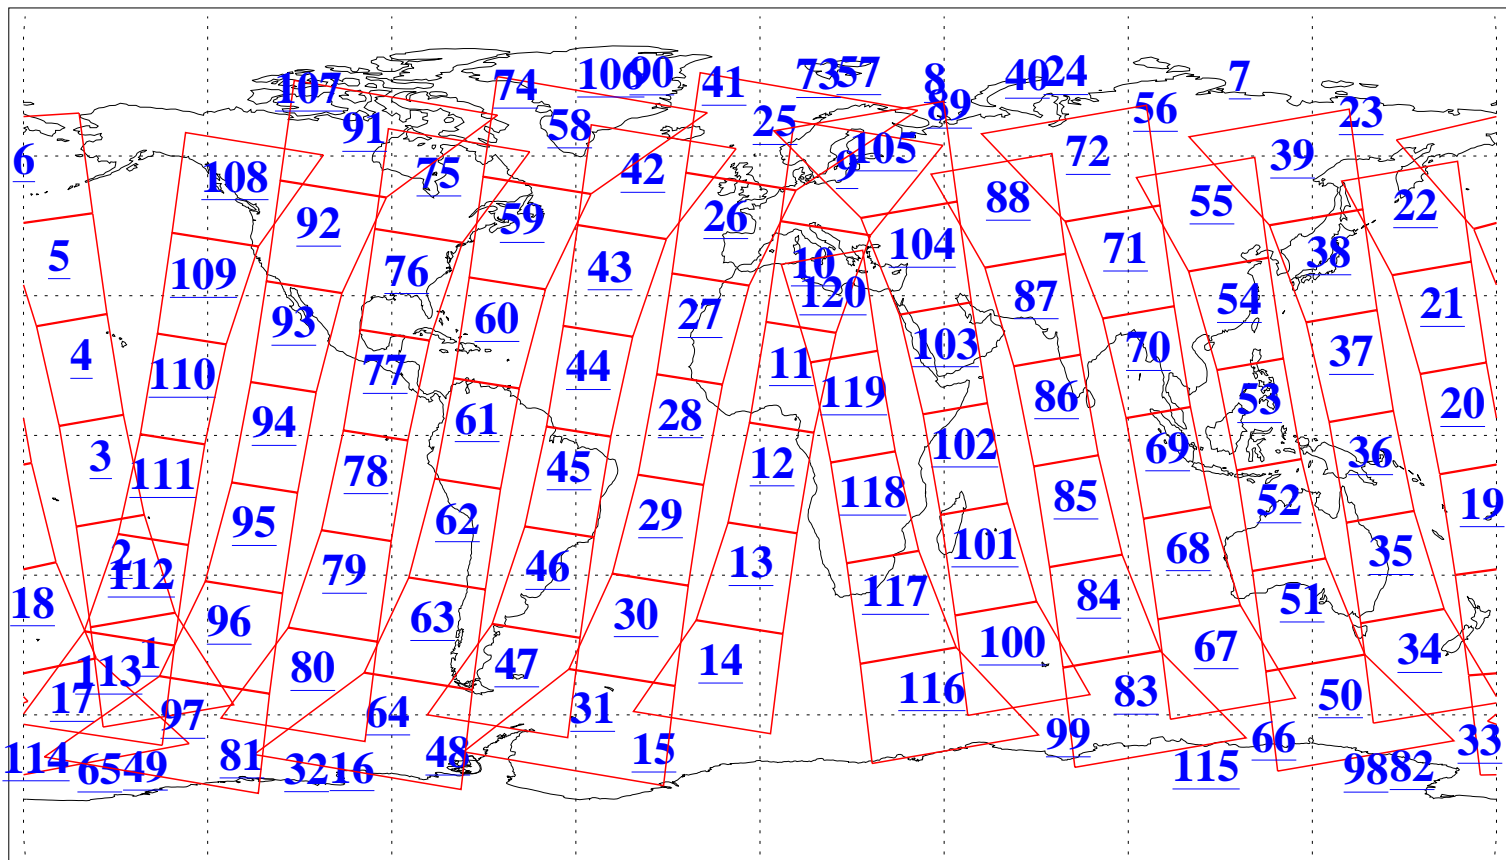

L1B Availability
AMSU Granules: 240
HSB Granules: 0
AIRS Granules: 240

20 Sep 2005
DoY 263
Aqua Day 1235
Granules: 1 to 120

Granules: 121 to 240

Legend: AMSU Available, HSB Available, AIRS Available

L1B Availability
AMSU Granules: 240
HSB Granules: 0
AIRS Granules: 240

20 Sep 2005
DoY 263
Aqua Day 1235

Ascending Granules

Descending Granules

Legend: AMSU Available, HSB Available, AIRS Available

L1B Availability
 AMSU Granules: 240
 HSB Granules: 0
 AIRS Granules: 240

20 Sep 2005
 DoY 263
 Aqua Day 1235

Northern Hemisphere Granules

Southern Hemisphere Granules

Legend: AMSU Available, HSB Available, AIRS Available