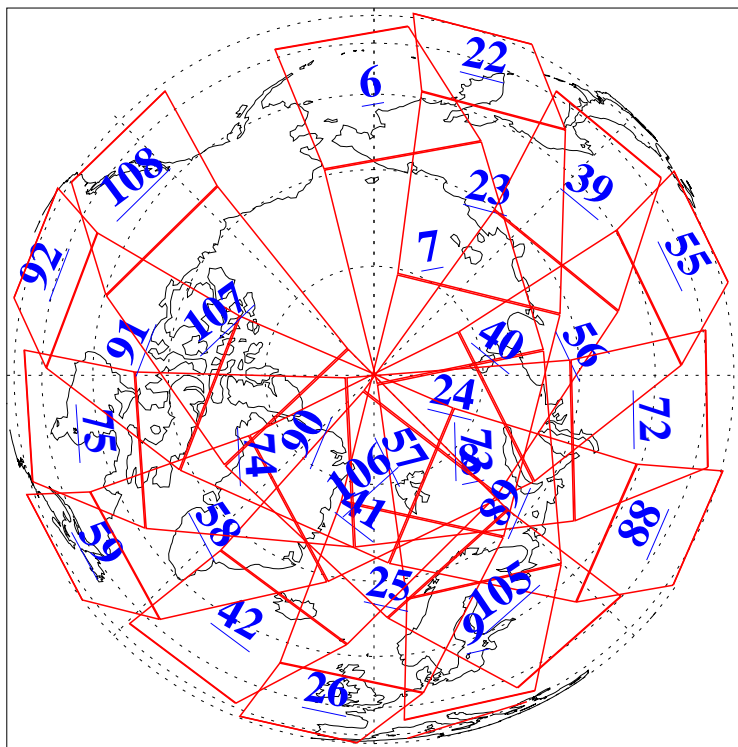

L1B Availability
AMSU Granules: 240
HSB Granules: 0
AIRS Granules: 240

20 Sep 2005
DoY 263
Aqua Day 1235
Granules: 1 to 120

Granules: 121 to 240

Legend: AMSU Available, HSB Available, AIRS Available

L1B Availability
AMSU Granules: 240
HSB Granules: 0
AIRS Granules: 240

20 Sep 2005
DoY 263
Aqua Day 1235

Ascending Granules

Descending Granules

Legend: AMSU Available, HSB Available, AIRS Available

L1B Availability
 AMSU Granules: 240
 HSB Granules: 0
 AIRS Granules: 240

20 Sep 2005
 DoY 263
 Aqua Day 1235

Northern Hemisphere Granules

Southern Hemisphere Granules

Legend: AMSU Available, HSB Available, AIRS Available