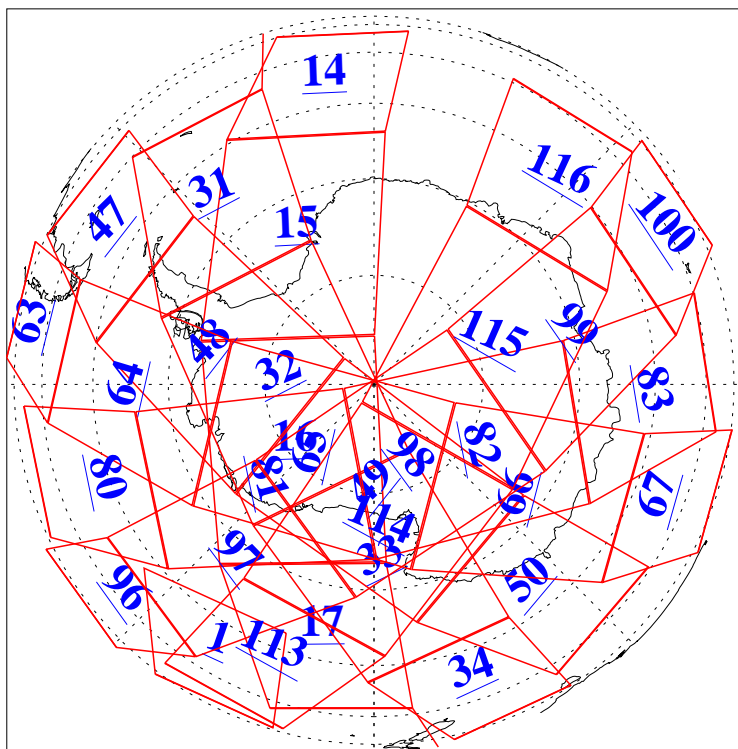

L1B Availability
AMSU Granules: 240
HSB Granules: 0
AIRS Granules: 240

20 Sep 2005
DoY 263
Aqua Day 1235
Granules: 1 to 120

Granules: 121 to 240

Legend: AMSU Available, HSB Available, AIRS Available

L1B Availability
AMSU Granules: 240
HSB Granules: 0
AIRS Granules: 240

20 Sep 2005
DoY 263
Aqua Day 1235

Ascending Granules

Descending Granules

Legend: AMSU Available, HSB Available, AIRS Available

L1B Availability
 AMSU Granules: 240
 HSB Granules: 0
 AIRS Granules: 240

20 Sep 2005
 DoY 263
 Aqua Day 1235

Northern Hemisphere Granules

Southern Hemisphere Granules

Legend: AMSU Available, HSB Available, AIRS Available