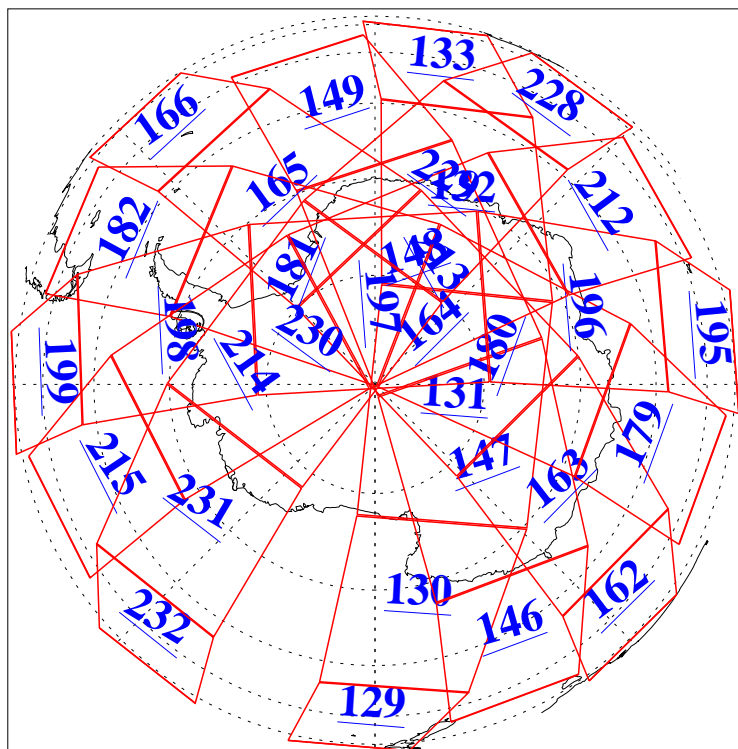

L1B Availability
AMSU Granules: 240
HSB Granules: 0
AIRS Granules: 240

20 Sep 2005
DoY 263
Aqua Day 1235
Granules: 1 to 120

Granules: 121 to 240

Legend: AMSU Available, HSB Available, AIRS Available

L1B Availability
AMSU Granules: 240
HSB Granules: 0
AIRS Granules: 240

20 Sep 2005
DoY 263
Aqua Day 1235

Ascending Granules

Descending Granules

Legend: AMSU Available, HSB Available, AIRS Available

L1B Availability
 AMSU Granules: 240
 HSB Granules: 0
 AIRS Granules: 240

20 Sep 2005
 DoY 263
 Aqua Day 1235

Northern Hemisphere Granules

Southern Hemisphere Granules

Legend: AMSU Available, HSB Available, AIRS Available