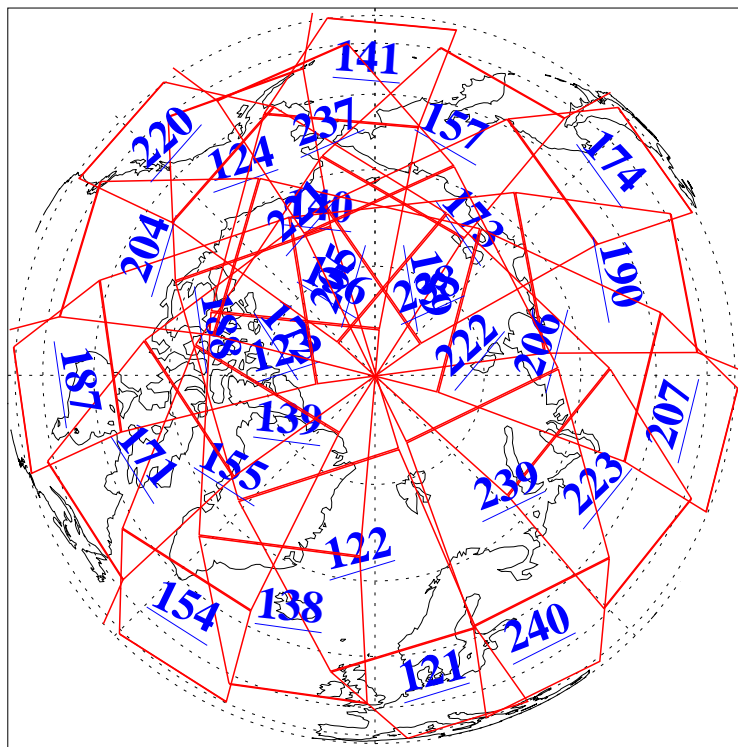

L1B Availability
AMSU Granules: 240
HSB Granules: 0
AIRS Granules: 240

20 Sep 2005
DoY 263
Aqua Day 1235
Granules: 1 to 120

Granules: 121 to 240

Legend: AMSU Available, HSB Available, AIRS Available

L1B Availability
AMSU Granules: 240
HSB Granules: 0
AIRS Granules: 240

20 Sep 2005
DoY 263
Aqua Day 1235

Ascending Granules

Descending Granules

Legend: AMSU Available, HSB Available, AIRS Available

L1B Availability
 AMSU Granules: 240
 HSB Granules: 0
 AIRS Granules: 240

20 Sep 2005
 DoY 263
 Aqua Day 1235

Northern Hemisphere Granules

Southern Hemisphere Granules

Legend: AMSU Available, HSB Available, AIRS Available