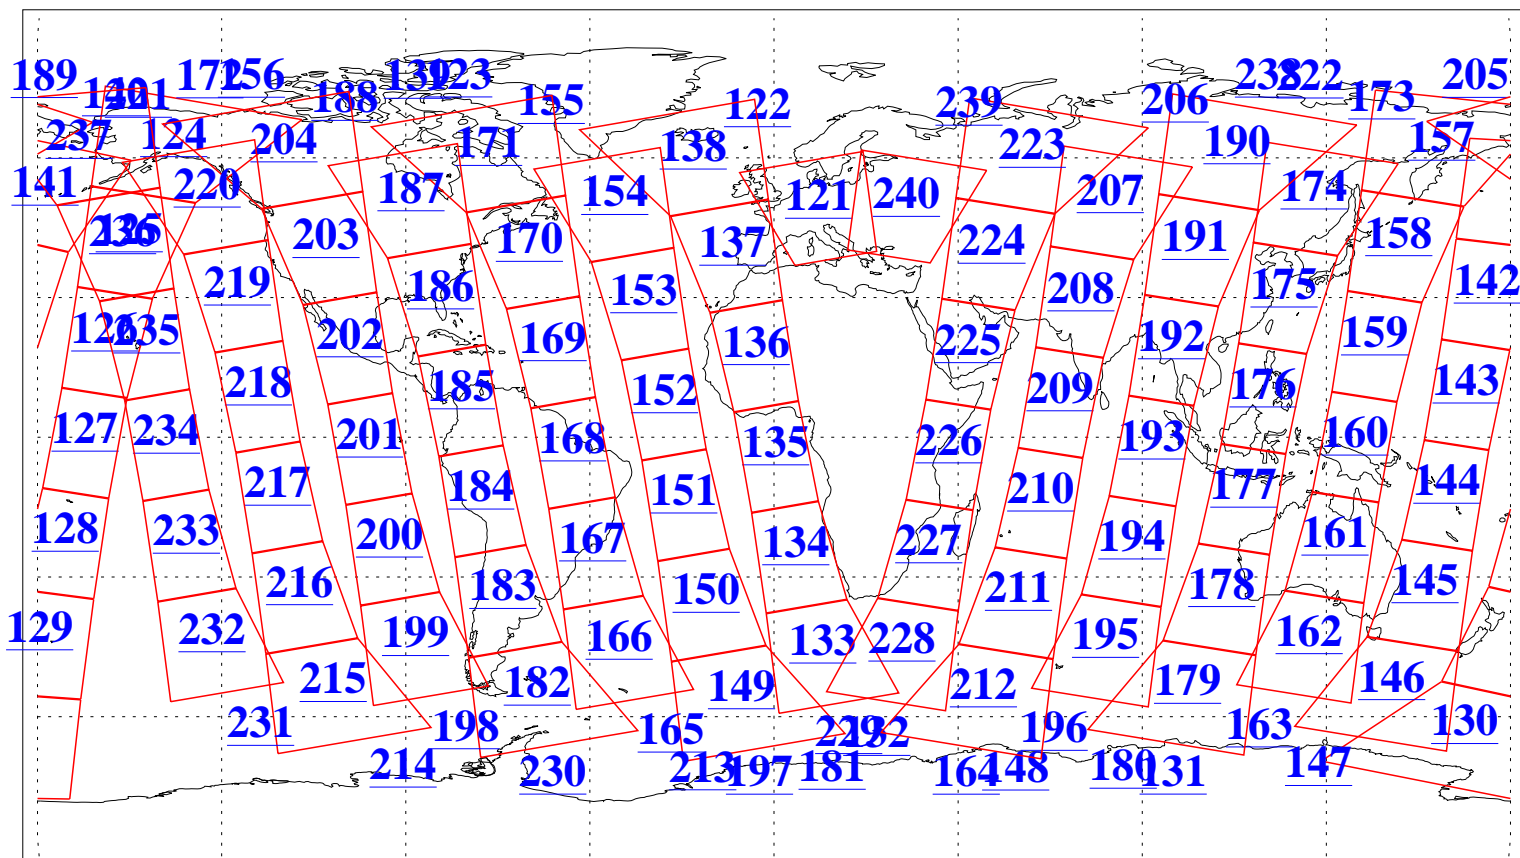

L1B Availability
AMSU Granules: 240
HSB Granules: 0
AIRS Granules: 240

20 Sep 2005
DoY 263
Aqua Day 1235
Granules: 1 to 120

Granules: 121 to 240

Legend: AMSU Available, HSB Available, AIRS Available

L1B Availability
AMSU Granules: 240
HSB Granules: 0
AIRS Granules: 240

20 Sep 2005
DoY 263
Aqua Day 1235

Ascending Granules

Descending Granules

Legend: AMSU Available, HSB Available, AIRS Available

L1B Availability
 AMSU Granules: 240
 HSB Granules: 0
 AIRS Granules: 240

20 Sep 2005
 DoY 263
 Aqua Day 1235

Northern Hemisphere Granules

Southern Hemisphere Granules

Legend: AMSU Available, HSB Available, AIRS Available