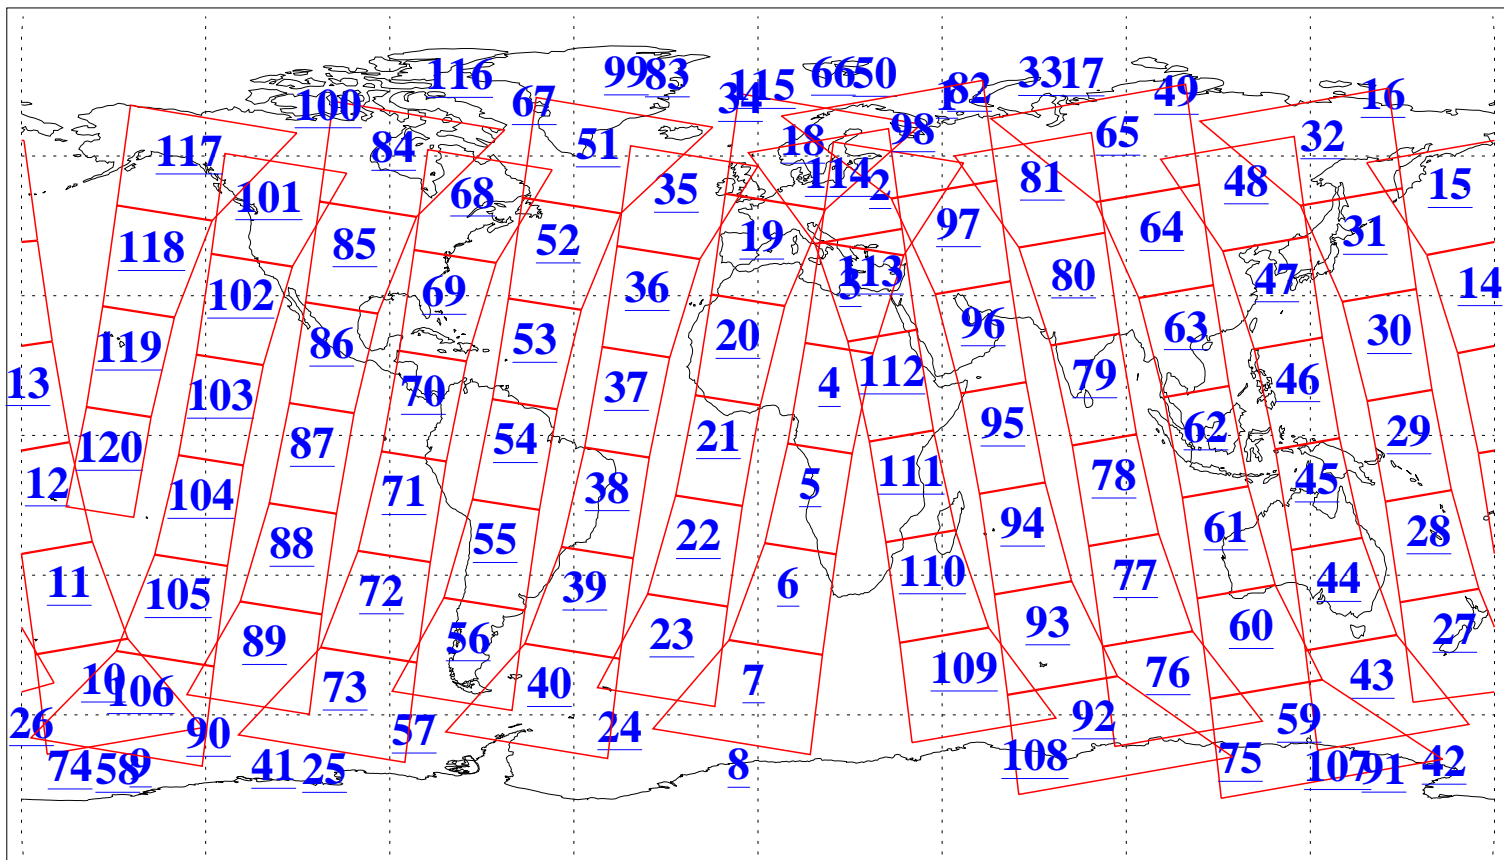

L1B Availability  
AMSU Granules: 240  
HSB Granules: 0  
AIRS Granules: 240

19 Sep 2005  
DoY 262  
Aqua Day 1234  
Granules: 1 to 120

Granules: 121 to 240

Legend: AMSU Available, HSB Available, AIRS Available

L1B Availability  
AMSU Granules: 240  
HSB Granules: 0  
AIRS Granules: 240

19 Sep 2005  
DoY 262  
Aqua Day 1234  
Ascending Granules

Descending Granules

Legend: AMSU Available, HSB Available, AIRS Available

L1B Availability  
 AMSU Granules: 240  
 HSB Granules: 0  
 AIRS Granules: 240

19 Sep 2005  
 DoY 262  
 Aqua Day 1234

Northern Hemisphere Granules

Southern Hemisphere Granules

Legend: AMSU Available, ~~HSB Available~~, AIRS Available