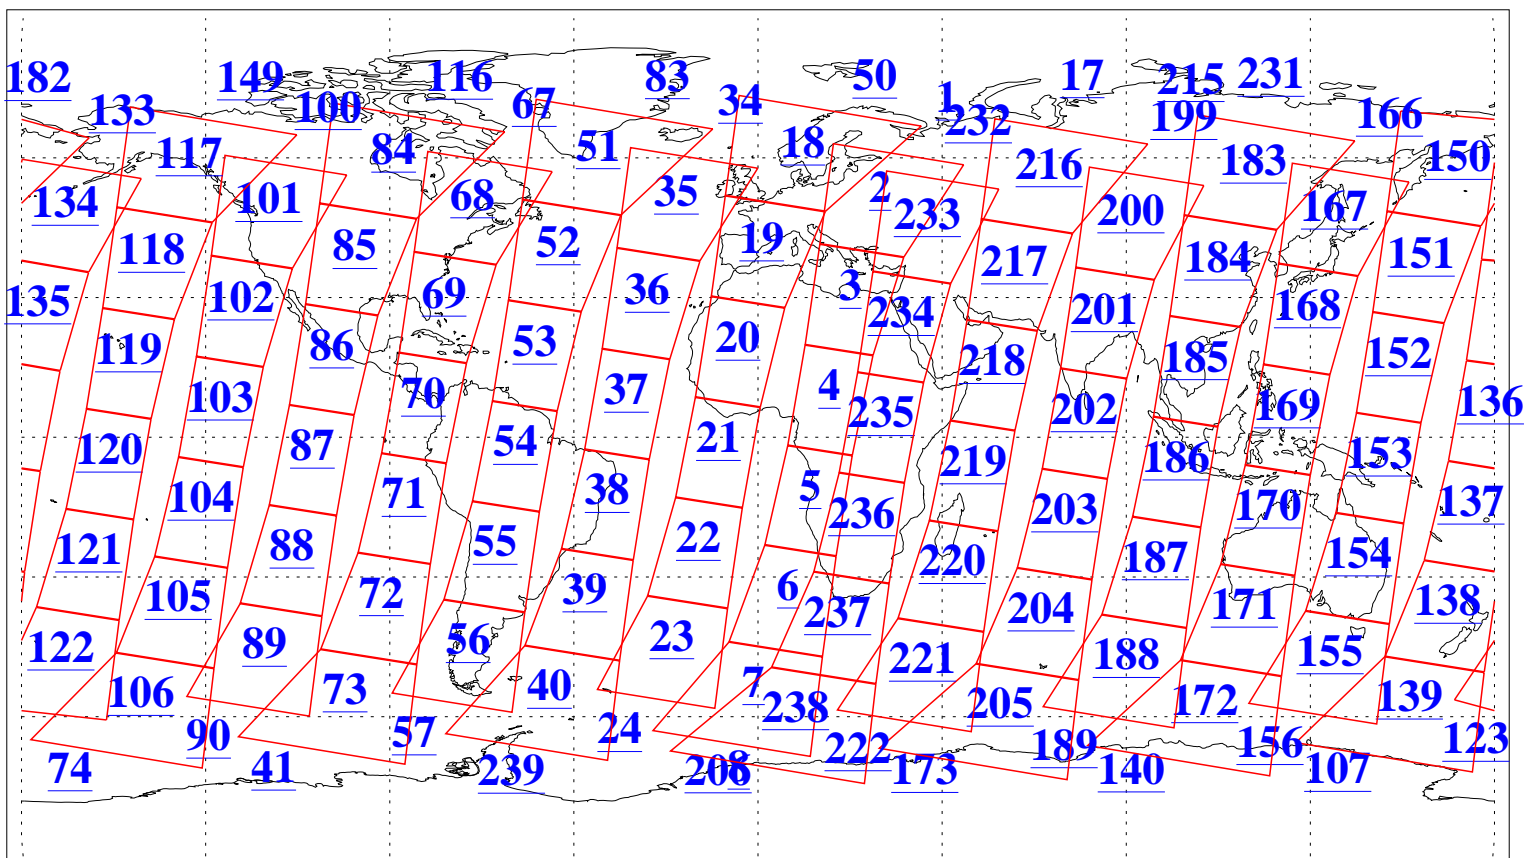

L1B Availability  
AMSU Granules: 240  
HSB Granules: 0  
AIRS Granules: 240

19 Sep 2005  
DoY 262  
Aqua Day 1234  
Granules: 1 to 120

Granules: 121 to 240

Legend: AMSU Available, HSB Available, AIRS Available

L1B Availability  
AMSU Granules: 240  
HSB Granules: 0  
AIRS Granules: 240

19 Sep 2005  
DoY 262  
Aqua Day 1234  
Ascending Granules

Descending Granules

Legend: AMSU Available, HSB Available, AIRS Available

L1B Availability  
 AMSU Granules: 240  
 HSB Granules: 0  
 AIRS Granules: 240

19 Sep 2005  
 DoY 262  
 Aqua Day 1234

Northern Hemisphere Granules

Southern Hemisphere Granules

Legend: AMSU Available, ~~HSB Available~~, AIRS Available