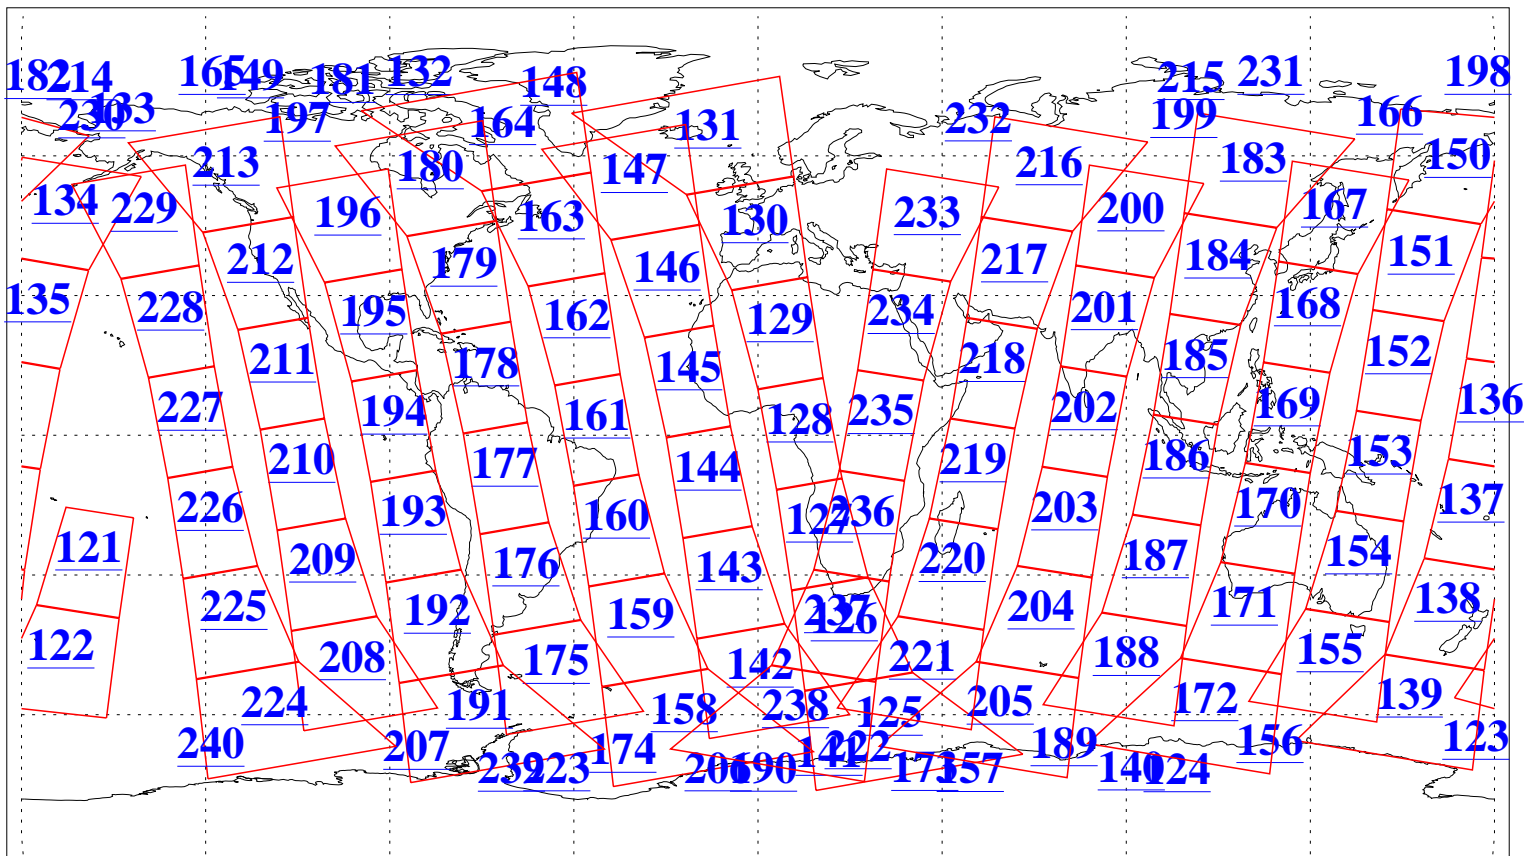

L1B Availability  
AMSU Granules: 240  
HSB Granules: 0  
AIRS Granules: 240

19 Sep 2005  
DoY 262  
Aqua Day 1234  
Granules: 1 to 120

Granules: 121 to 240

Legend: AMSU Available, HSB Available, AIRS Available

L1B Availability  
AMSU Granules: 240  
HSB Granules: 0  
AIRS Granules: 240

19 Sep 2005  
DoY 262  
Aqua Day 1234  
Ascending Granules

Descending Granules

Legend: AMSU Available, HSB Available, AIRS Available

L1B Availability  
 AMSU Granules: 240  
 HSB Granules: 0  
 AIRS Granules: 240

19 Sep 2005  
 DoY 262  
 Aqua Day 1234

Northern Hemisphere Granules

Southern Hemisphere Granules

Legend: AMSU Available, ~~HSB Available~~, AIRS Available