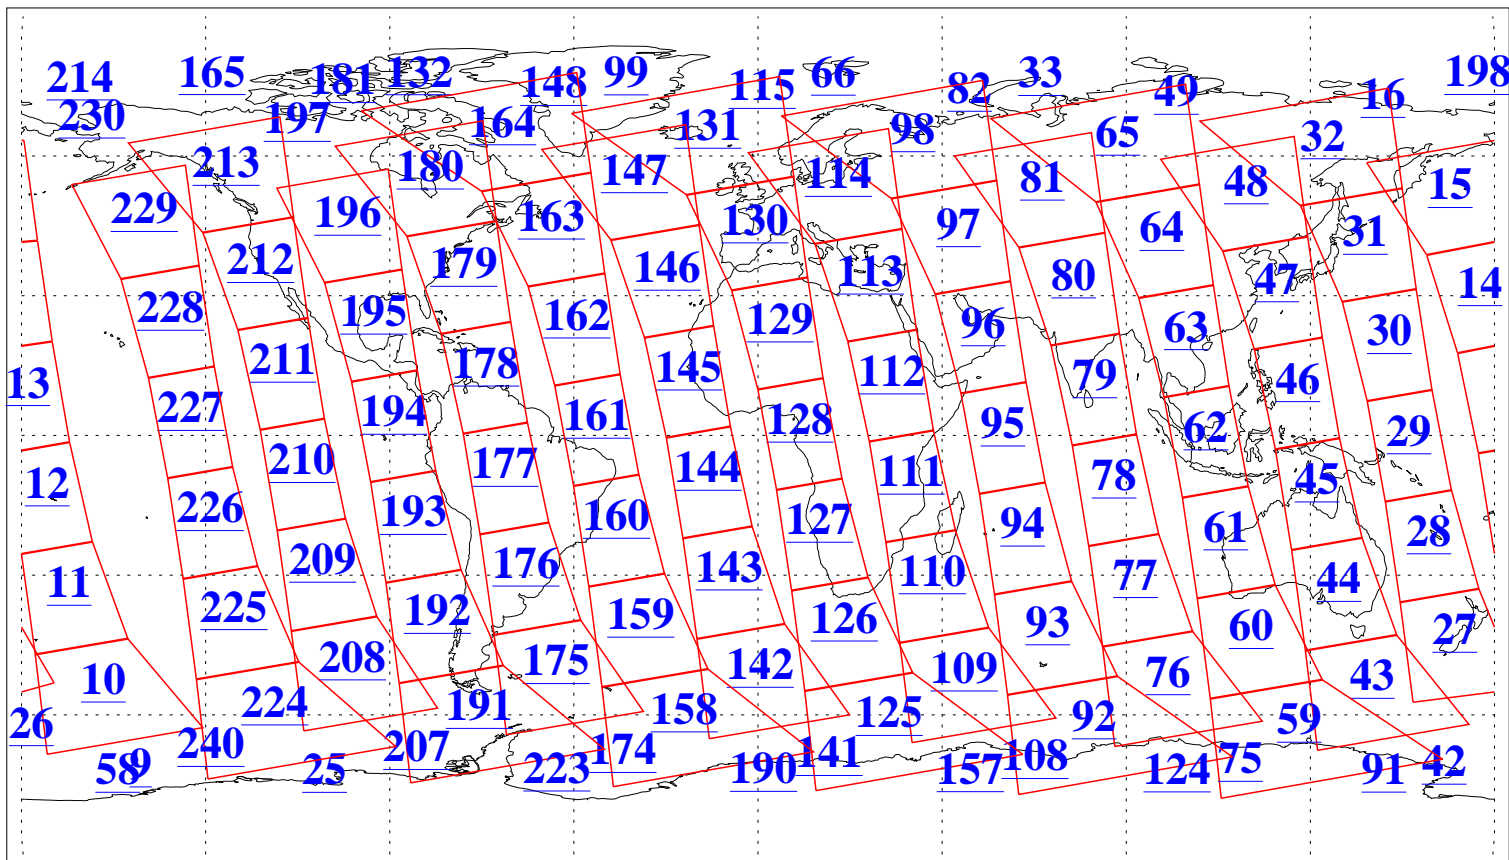

L1B Availability  
AMSU Granules: 240  
HSB Granules: 0  
AIRS Granules: 240

19 Sep 2005  
DoY 262  
Aqua Day 1234  
Granules: 1 to 120

Granules: 121 to 240

Legend: AMSU Available, HSB Available, AIRS Available

L1B Availability  
AMSU Granules: 240  
HSB Granules: 0  
AIRS Granules: 240

19 Sep 2005  
DoY 262  
Aqua Day 1234  
Ascending Granules

Descending Granules

Legend: AMSU Available, HSB Available, AIRS Available

L1B Availability  
 AMSU Granules: 240  
 HSB Granules: 0  
 AIRS Granules: 240

19 Sep 2005  
 DoY 262  
 Aqua Day 1234

Northern Hemisphere Granules

Southern Hemisphere Granules

Legend: AMSU Available, ~~HSB Available~~, AIRS Available