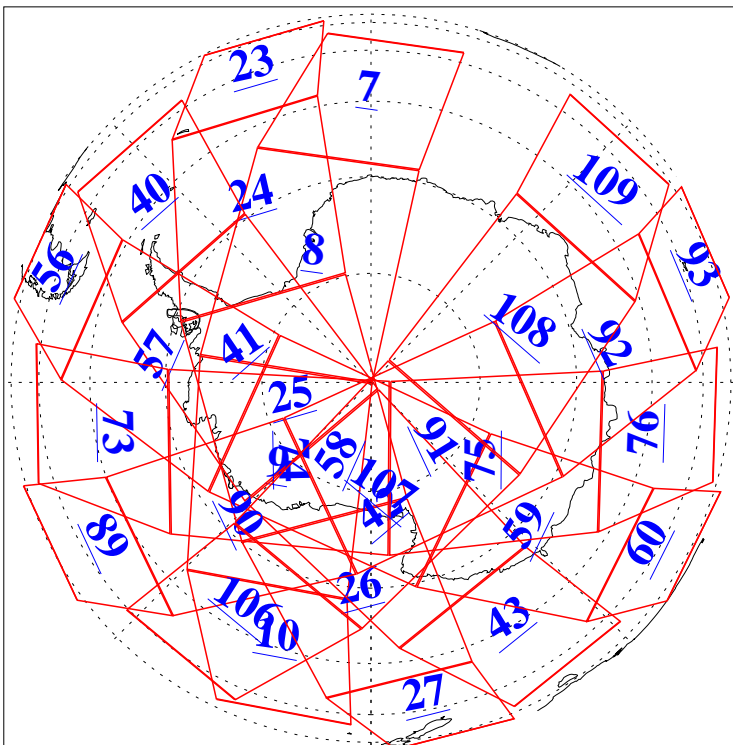

L1B Availability  
AMSU Granules: 240  
HSB Granules: 0  
AIRS Granules: 240

19 Sep 2005  
DoY 262  
Aqua Day 1234  
Granules: 1 to 120

Granules: 121 to 240

Legend: AMSU Available, HSB Available, AIRS Available

L1B Availability  
AMSU Granules: 240  
HSB Granules: 0  
AIRS Granules: 240

19 Sep 2005  
DoY 262  
Aqua Day 1234  
Ascending Granules

Descending Granules

Legend: AMSU Available, HSB Available, AIRS Available

L1B Availability  
 AMSU Granules: 240  
 HSB Granules: 0  
 AIRS Granules: 240

19 Sep 2005  
 DoY 262  
 Aqua Day 1234

Northern Hemisphere Granules

Southern Hemisphere Granules

Legend: AMSU Available, ~~HSB Available~~, AIRS Available