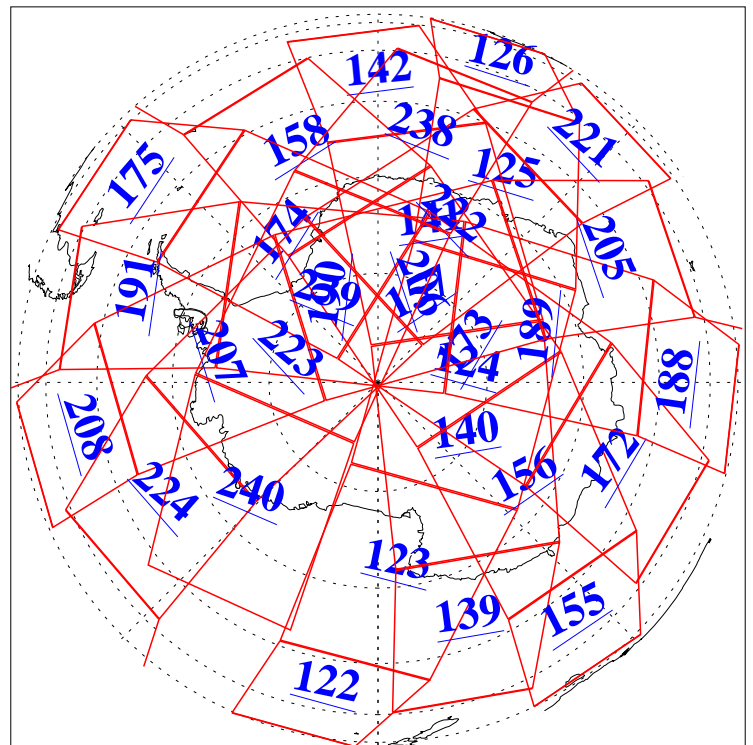

L1B Availability  
AMSU Granules: 240  
HSB Granules: 0  
AIRS Granules: 240

19 Sep 2005  
DoY 262  
Aqua Day 1234  
Granules: 1 to 120

Granules: 121 to 240

Legend: AMSU Available, HSB Available, AIRS Available

L1B Availability  
AMSU Granules: 240  
HSB Granules: 0  
AIRS Granules: 240

19 Sep 2005  
DoY 262  
Aqua Day 1234  
Ascending Granules

Descending Granules

Legend: AMSU Available, HSB Available, AIRS Available

L1B Availability  
 AMSU Granules: 240  
 HSB Granules: 0  
 AIRS Granules: 240

19 Sep 2005  
 DoY 262  
 Aqua Day 1234

Northern Hemisphere Granules

Southern Hemisphere Granules

Legend: AMSU Available, ~~HSB Available~~, AIRS Available