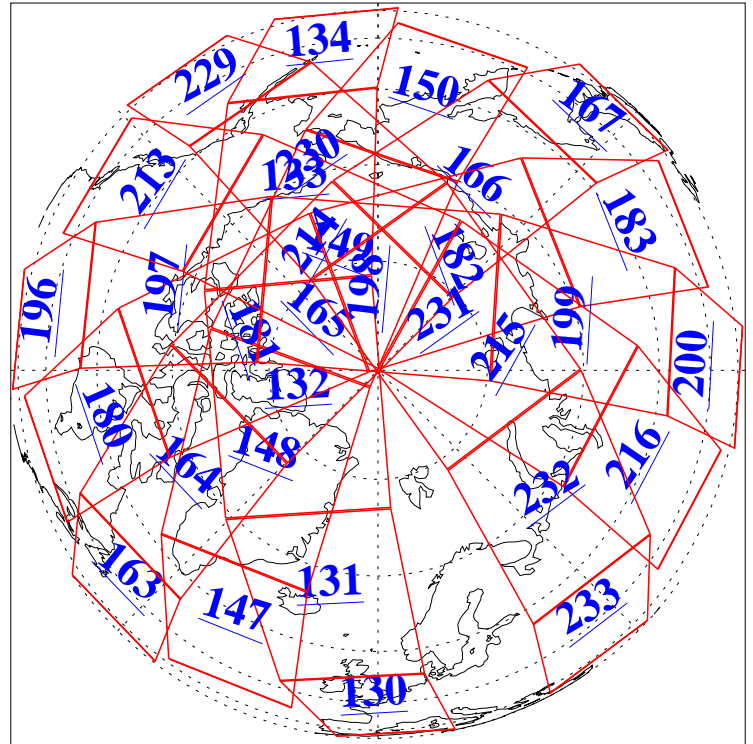

L1B Availability  
AMSU Granules: 240  
HSB Granules: 0  
AIRS Granules: 240

19 Sep 2005  
DoY 262  
Aqua Day 1234  
Granules: 1 to 120

Granules: 121 to 240

Legend: AMSU Available, HSB Available, AIRS Available

L1B Availability  
AMSU Granules: 240  
HSB Granules: 0  
AIRS Granules: 240

19 Sep 2005  
DoY 262  
Aqua Day 1234  
Ascending Granules

Descending Granules

Legend: AMSU Available, HSB Available, AIRS Available

L1B Availability  
 AMSU Granules: 240  
 HSB Granules: 0  
 AIRS Granules: 240

19 Sep 2005  
 DoY 262  
 Aqua Day 1234

Northern Hemisphere Granules

Southern Hemisphere Granules

Legend: AMSU Available, ~~HSB Available~~, AIRS Available