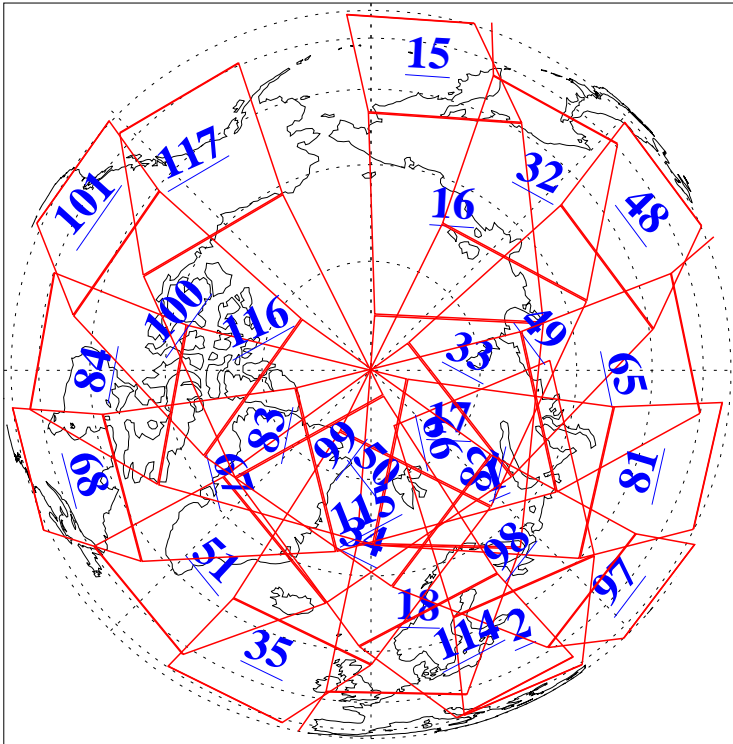

L1B Availability  
AMSU Granules: 240  
HSB Granules: 0  
AIRS Granules: 240

19 Sep 2005  
DoY 262  
Aqua Day 1234  
Granules: 1 to 120

Granules: 121 to 240

Legend: AMSU Available, HSB Available, AIRS Available

L1B Availability  
AMSU Granules: 240  
HSB Granules: 0  
AIRS Granules: 240

19 Sep 2005  
DoY 262  
Aqua Day 1234  
Ascending Granules

Descending Granules

Legend: AMSU Available, HSB Available, AIRS Available

L1B Availability  
 AMSU Granules: 240  
 HSB Granules: 0  
 AIRS Granules: 240

19 Sep 2005  
 DoY 262  
 Aqua Day 1234

Northern Hemisphere Granules

Southern Hemisphere Granules

Legend: AMSU Available, ~~HSB Available~~, AIRS Available