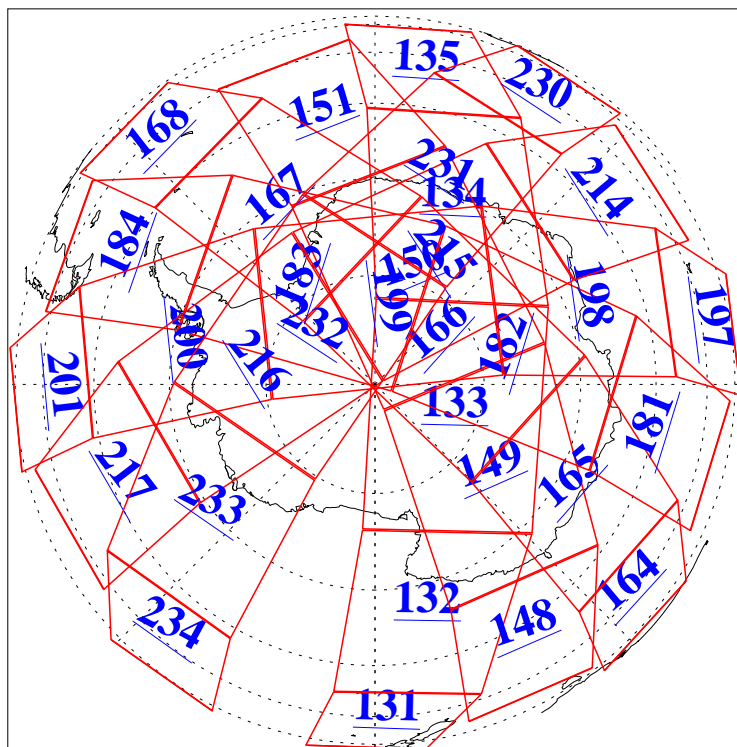

Legend: AMSU Available, HSB Available, AIRS Available