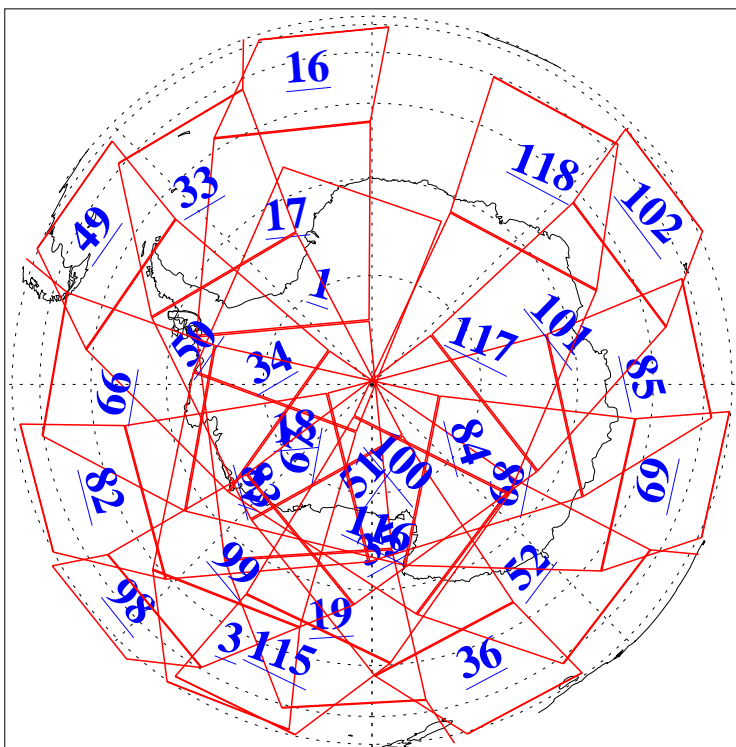

Legend: AMSU Available, HSB Available, AIRS Available