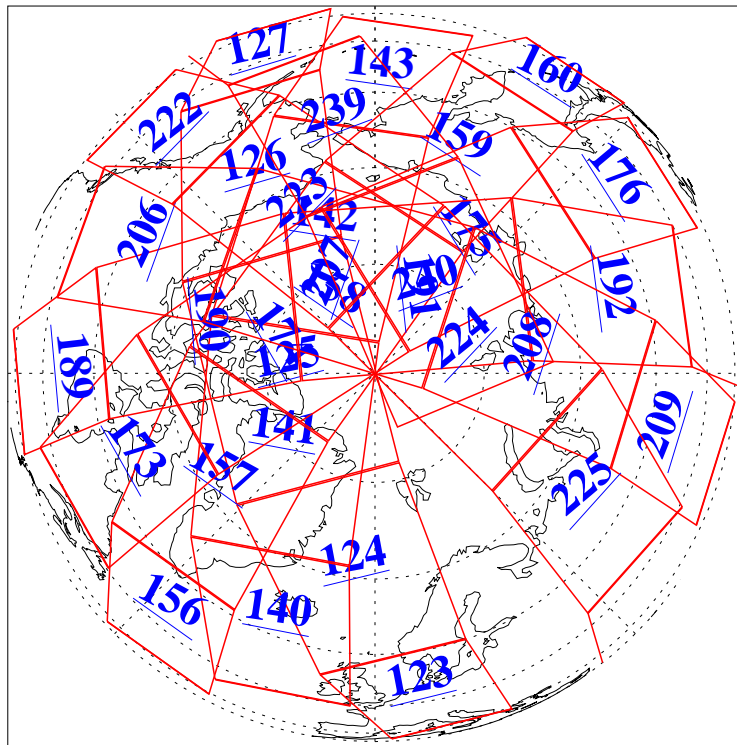

L1B Availability  
AMSU Granules: 240  
HSB Granules: 0  
AIRS Granules: 240

18 Sep 2005  
DoY 261  
Aqua Day 1233  
Granules: 1 to 120

Granules: 121 to 240

Legend: AMSU Available, HSB Available, AIRS Available

L1B Availability  
AMSU Granules: 240  
HSB Granules: 0  
AIRS Granules: 240

18 Sep 2005  
DoY 261  
Aqua Day 1233  
Ascending Granules

Descending Granules

Legend: AMSU Available, HSB Available, AIRS Available

### Northern Hemisphere Granules