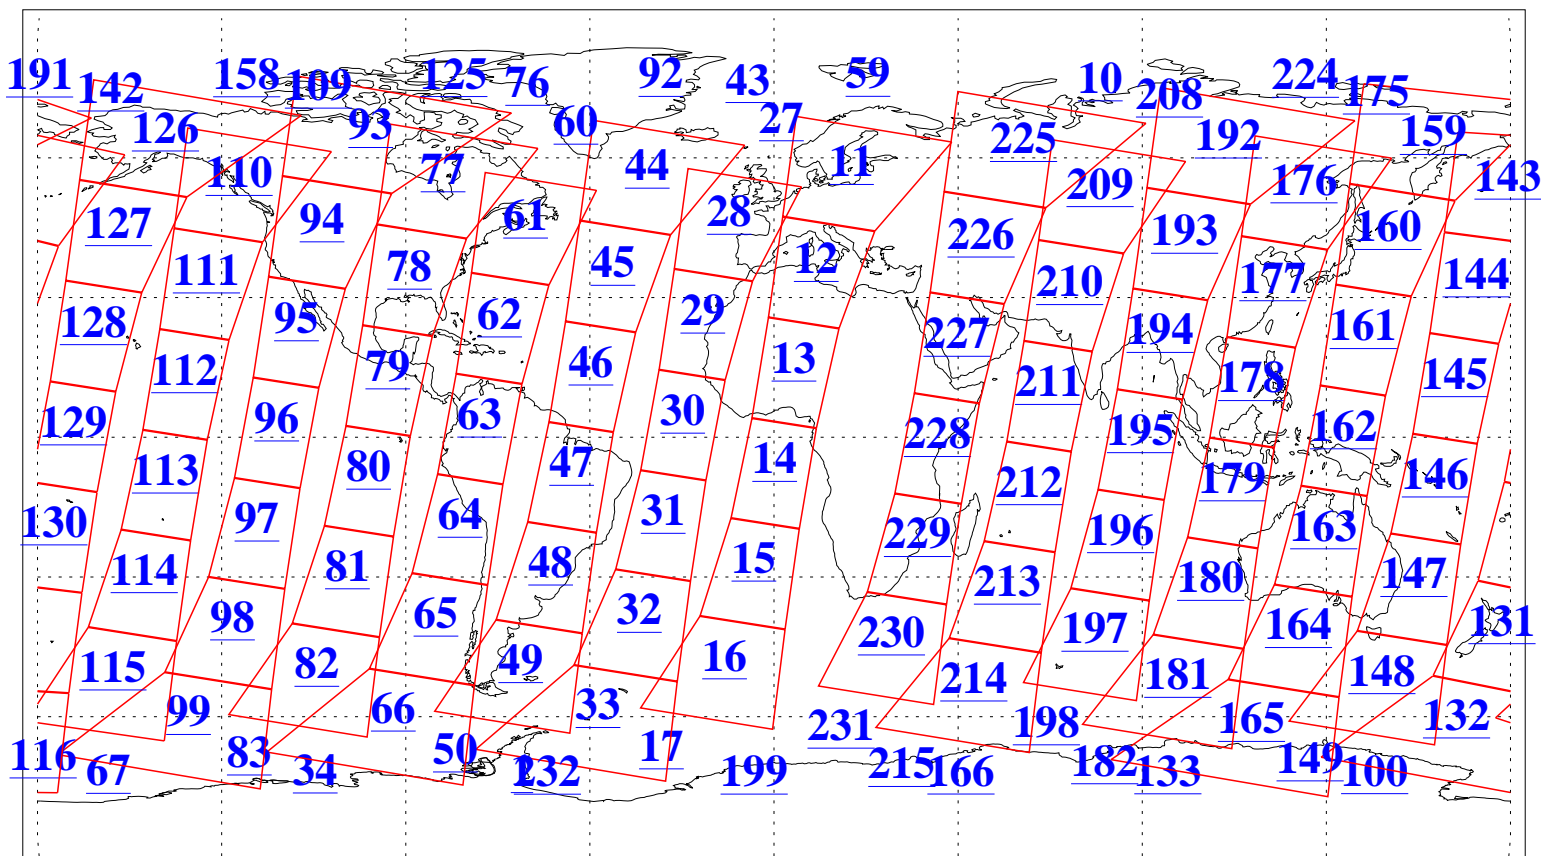

L1B Availability  
AMSU Granules: 240  
HSB Granules: 0  
AIRS Granules: 240

18 Sep 2005  
DoY 261  
Aqua Day 1233  
Granules: 1 to 120

Granules: 121 to 240

Legend: AMSU Available, HSB Available, AIRS Available

L1B Availability  
AMSU Granules: 240  
HSB Granules: 0  
AIRS Granules: 240

18 Sep 2005  
DoY 261  
Aqua Day 1233  
Ascending Granules

Descending Granules

Legend: AMSU Available, HSB Available, AIRS Available