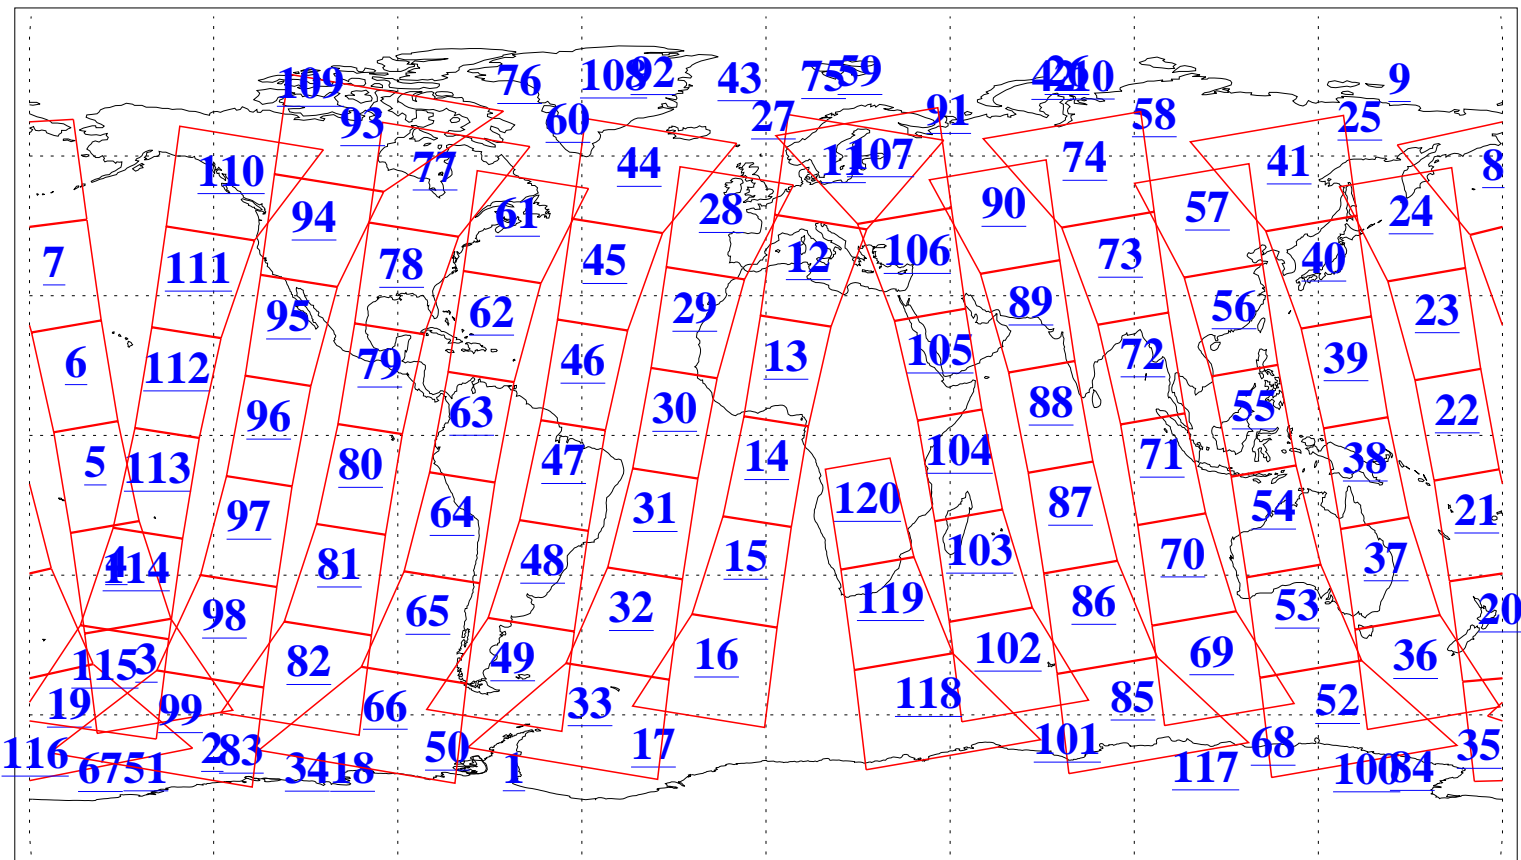

L1B Availability  
AMSU Granules: 240  
HSB Granules: 0  
AIRS Granules: 240

18 Sep 2005  
DoY 261  
Aqua Day 1233  
Granules: 1 to 120

Granules: 121 to 240

Legend: AMSU Available, HSB Available, AIRS Available

L1B Availability  
AMSU Granules: 240  
HSB Granules: 0  
AIRS Granules: 240

18 Sep 2005  
DoY 261  
Aqua Day 1233  
Ascending Granules

Descending Granules

Legend: AMSU Available, HSB Available, AIRS Available

### Northern Hemisphere Granules