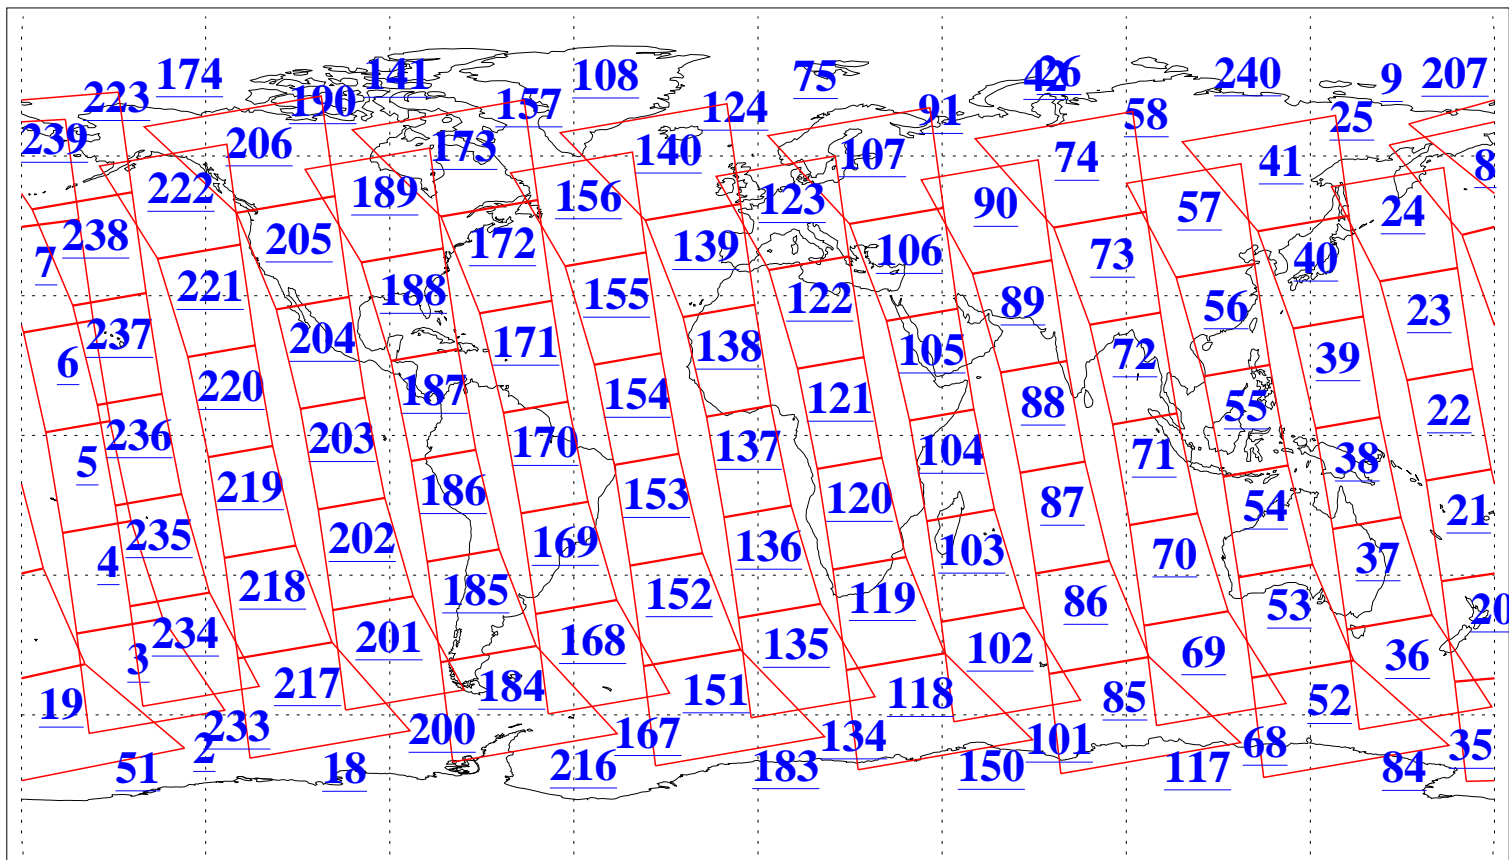

L1B Availability  
AMSU Granules: 240  
HSB Granules: 0  
AIRS Granules: 240

18 Sep 2005  
DoY 261  
Aqua Day 1233  
Granules: 1 to 120

Granules: 121 to 240

Legend: AMSU Available, HSB Available, AIRS Available

L1B Availability  
AMSU Granules: 240  
HSB Granules: 0  
AIRS Granules: 240

18 Sep 2005  
DoY 261  
Aqua Day 1233  
Ascending Granules

Descending Granules

Legend: AMSU Available, HSB Available, AIRS Available

### Northern Hemisphere Granules