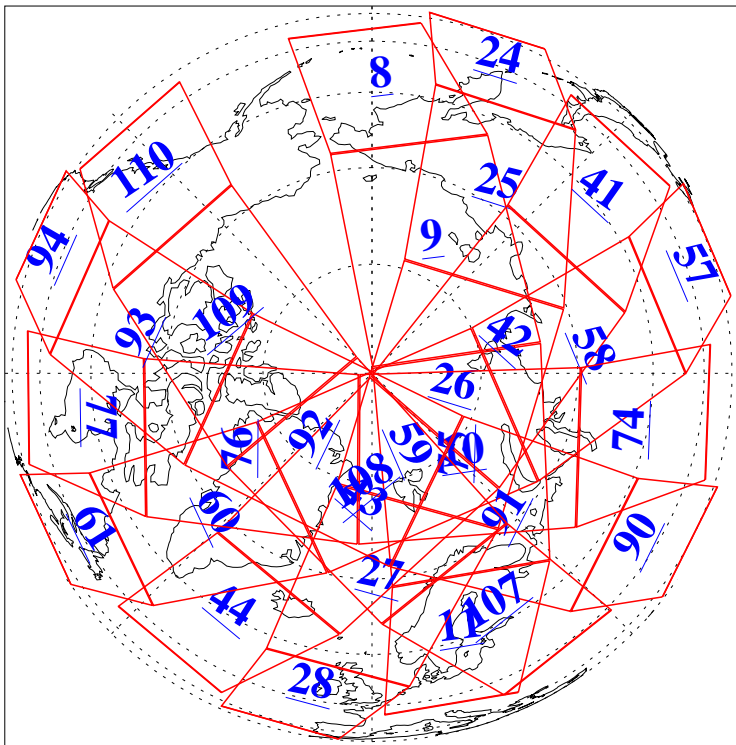

L1B Availability  
AMSU Granules: 240  
HSB Granules: 0  
AIRS Granules: 240

18 Sep 2005  
DoY 261  
Aqua Day 1233  
Granules: 1 to 120

Granules: 121 to 240

Legend: AMSU Available, HSB Available, AIRS Available

L1B Availability  
AMSU Granules: 240  
HSB Granules: 0  
AIRS Granules: 240

18 Sep 2005  
DoY 261  
Aqua Day 1233  
Ascending Granules

Descending Granules

Legend: AMSU Available, HSB Available, AIRS Available

### Northern Hemisphere Granules