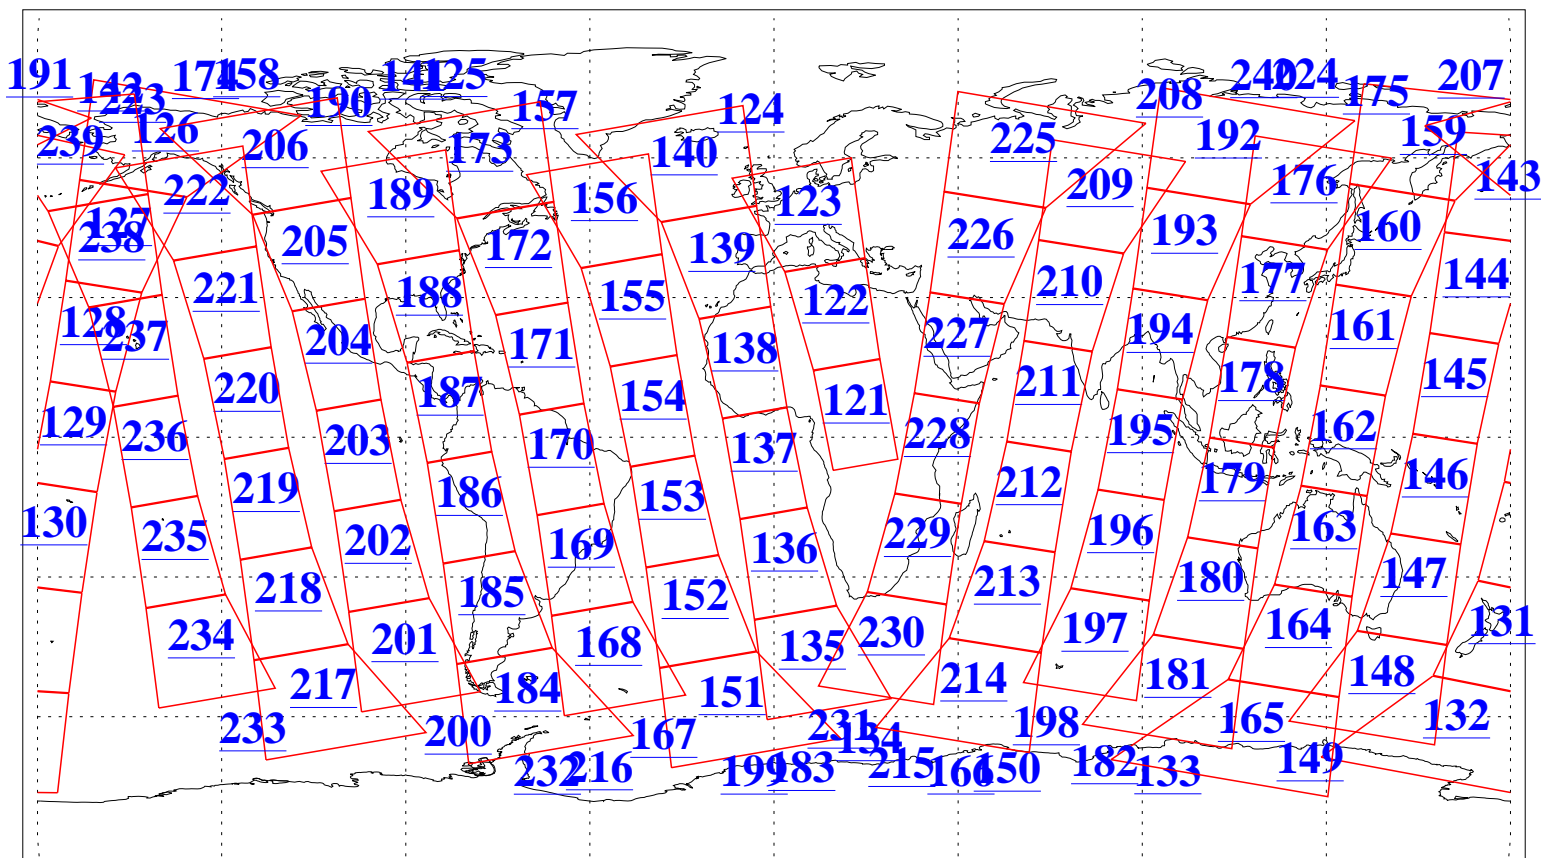

L1B Availability  
AMSU Granules: 240  
HSB Granules: 0  
AIRS Granules: 240

18 Sep 2005  
DoY 261  
Aqua Day 1233  
Granules: 1 to 120

Granules: 121 to 240

Legend: AMSU Available, HSB Available, AIRS Available

L1B Availability  
AMSU Granules: 240  
HSB Granules: 0  
AIRS Granules: 240

18 Sep 2005  
DoY 261  
Aqua Day 1233  
Ascending Granules

Descending Granules

Legend: AMSU Available, HSB Available, AIRS Available