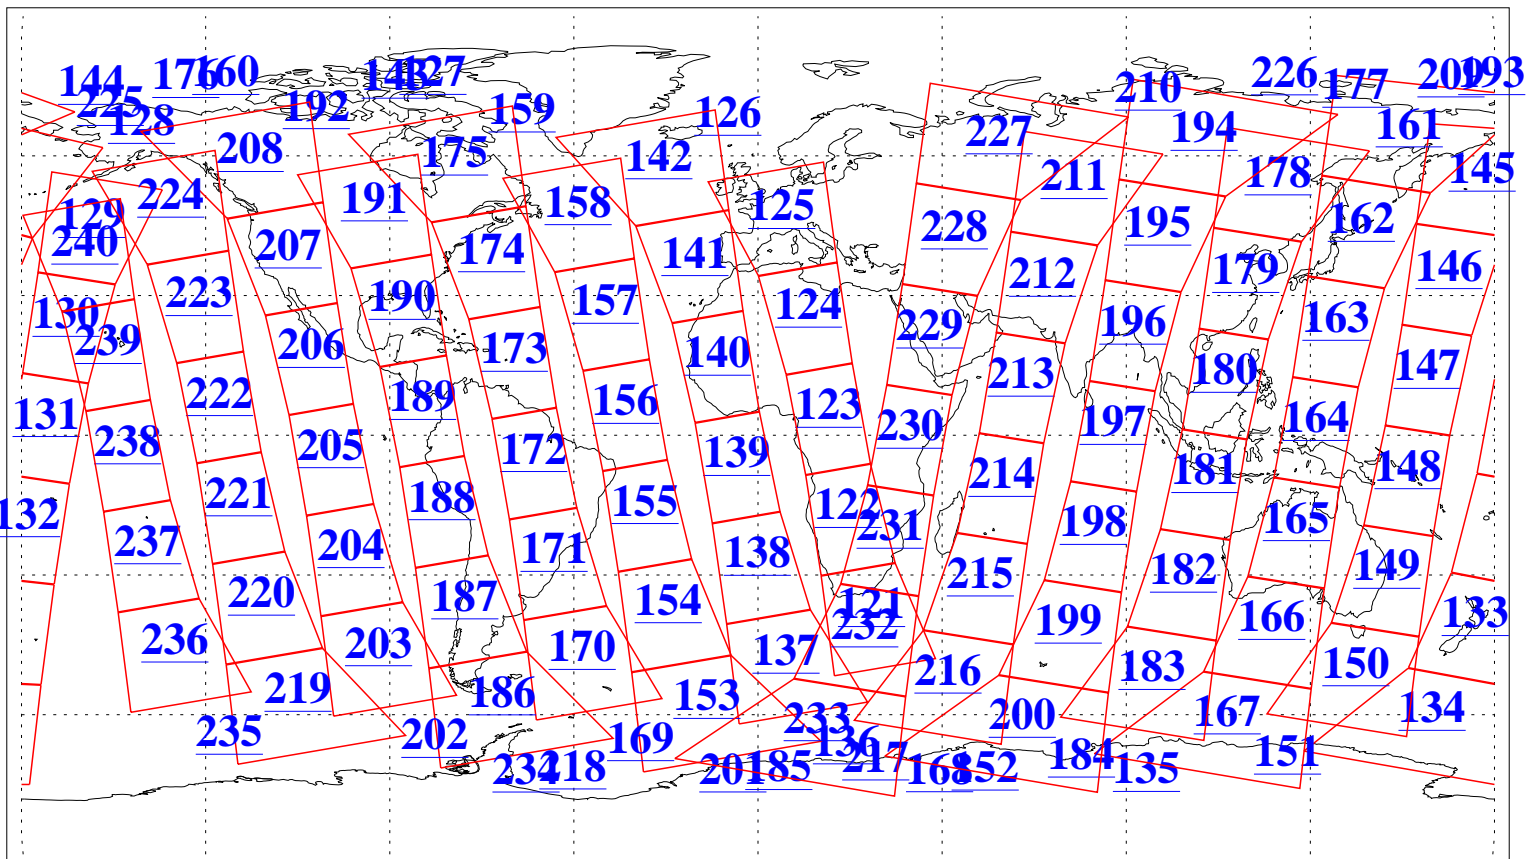

L1B Availability
AMSU Granules: 240
HSB Granules: 0
AIRS Granules: 240

16 Sep 2005
DoY 259
Aqua Day 1231
Granules: 1 to 120

Granules: 121 to 240

Legend: AMSU Available, HSB Available, AIRS Available

L1B Availability
AMSU Granules: 240
HSB Granules: 0
AIRS Granules: 240

16 Sep 2005
DoY 259
Aqua Day 1231
Ascending Granules

Descending Granules

Legend: AMSU Available, HSB Available, AIRS Available

L1B Availability
 AMSU Granules: 240
 HSB Granules: 0
 AIRS Granules: 240

16 Sep 2005
 DoY 259
 Aqua Day 1231

Northern Hemisphere Granules

Southern Hemisphere Granules

Legend: AMSU Available, HSB Available, AIRS Available