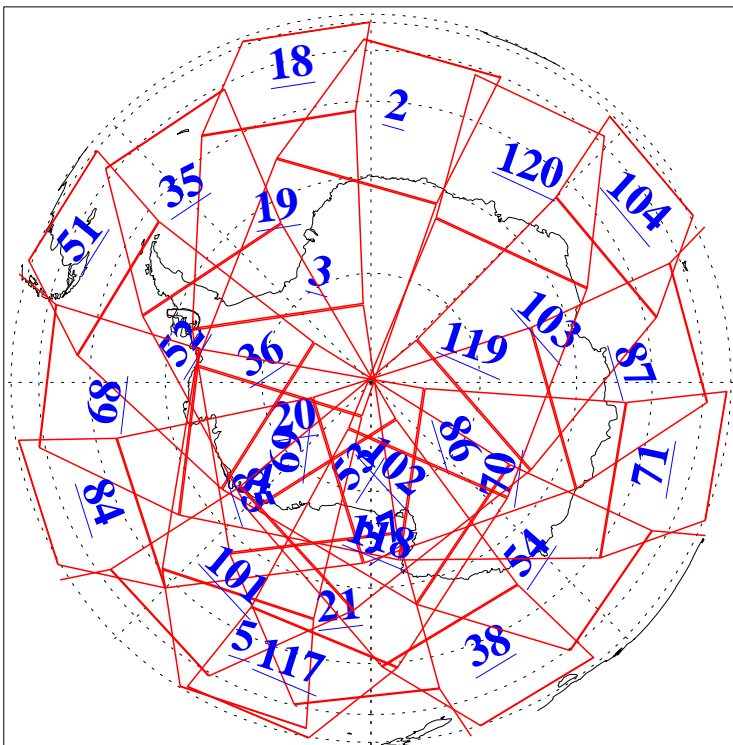

L1B Availability
AMSU Granules: 240
HSB Granules: 0
AIRS Granules: 240

16 Sep 2005
DoY 259
Aqua Day 1231
Granules: 1 to 120

Granules: 121 to 240

Legend: AMSU Available, HSB Available, AIRS Available

L1B Availability
AMSU Granules: 240
HSB Granules: 0
AIRS Granules: 240

16 Sep 2005
DoY 259
Aqua Day 1231
Ascending Granules

Descending Granules

Legend: AMSU Available, HSB Available, AIRS Available

L1B Availability
 AMSU Granules: 240
 HSB Granules: 0
 AIRS Granules: 240

16 Sep 2005
 DoY 259
 Aqua Day 1231

Northern Hemisphere Granules

Southern Hemisphere Granules

Legend: AMSU Available, HSB Available, AIRS Available