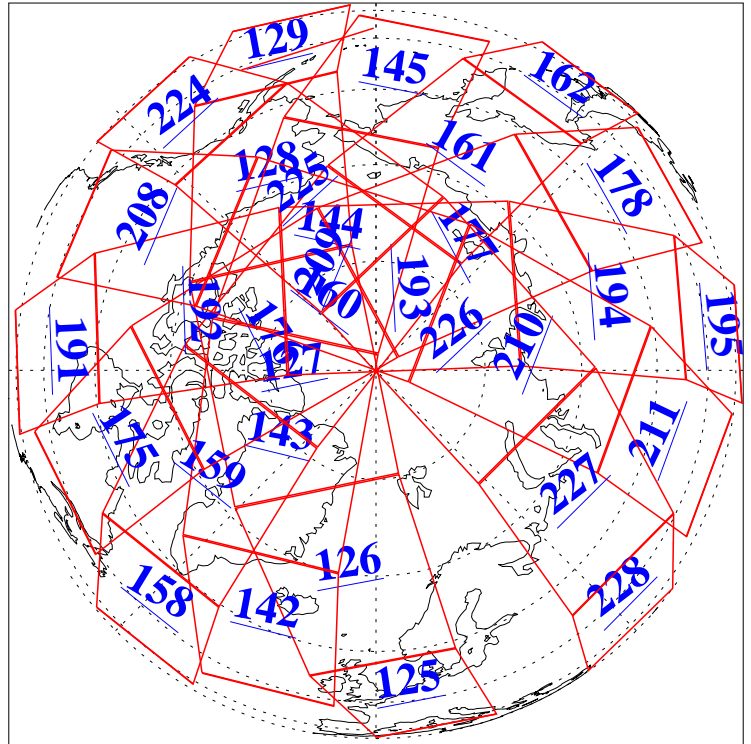

16 Sep 2005
DoY 259
Aqua Day 1231
Ascending Granules

Descending Granules

Legend: AMSU Available, HSB Available, AIRS Available

L1B Availability
 AMSU Granules: 240
 HSB Granules: 0
 AIRS Granules: 240

16 Sep 2005
 DoY 259
 Aqua Day 1231

Northern Hemisphere Granules

Southern Hemisphere Granules

Legend: AMSU Available, HSB Available, AIRS Available