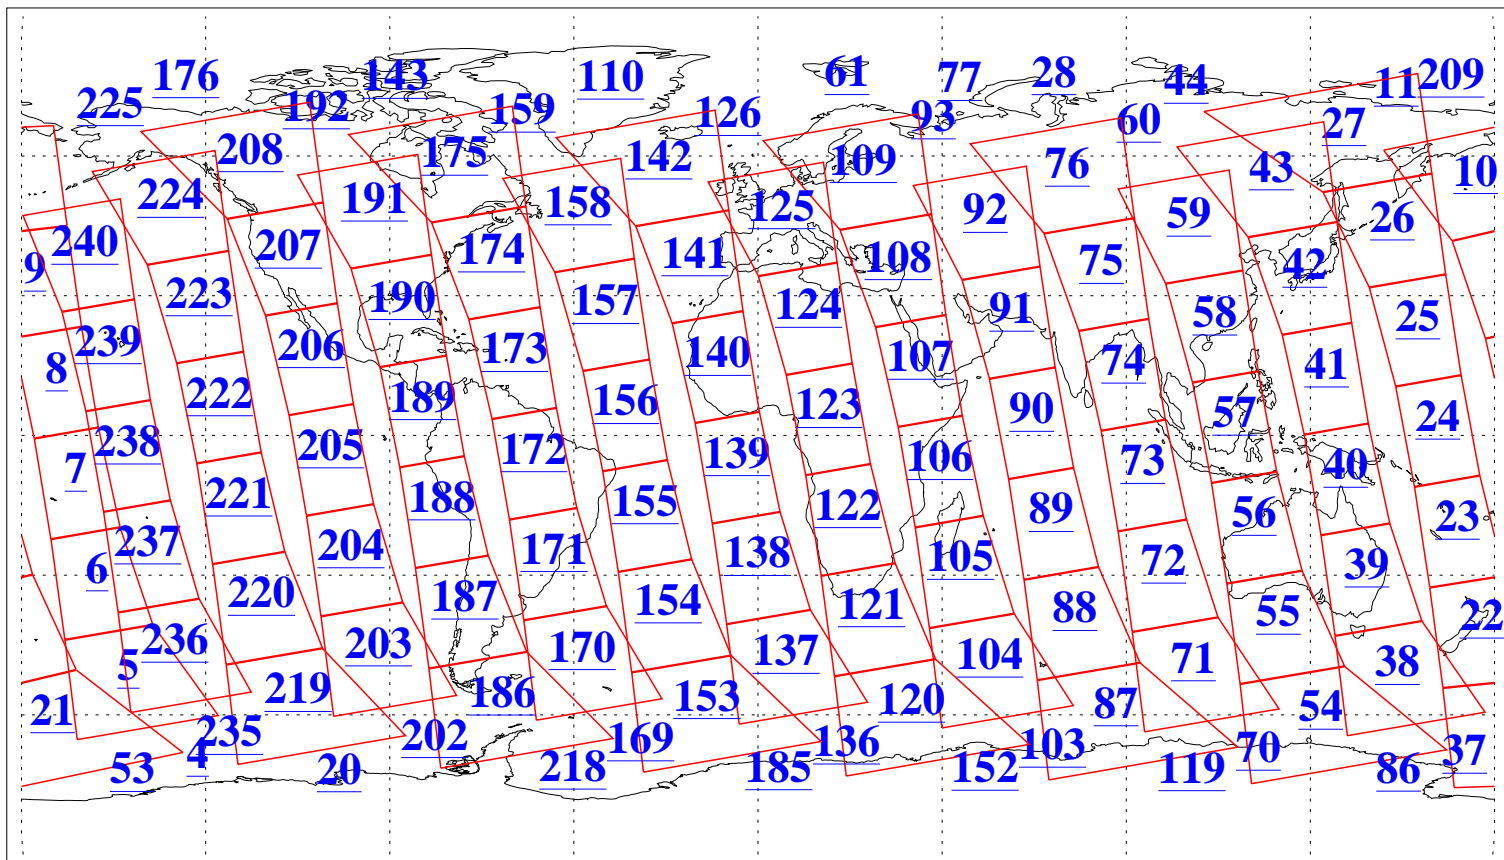

L1B Availability
AMSU Granules: 240
HSB Granules: 0
AIRS Granules: 240

16 Sep 2005
DoY 259
Aqua Day 1231
Granules: 1 to 120

Granules: 121 to 240

Legend: AMSU Available, HSB Available, AIRS Available

L1B Availability
AMSU Granules: 240
HSB Granules: 0
AIRS Granules: 240

16 Sep 2005
DoY 259
Aqua Day 1231
Ascending Granules

Descending Granules

Legend: AMSU Available, HSB Available, AIRS Available

L1B Availability
 AMSU Granules: 240
 HSB Granules: 0
 AIRS Granules: 240

16 Sep 2005
 DoY 259
 Aqua Day 1231

Northern Hemisphere Granules

Southern Hemisphere Granules

Legend: AMSU Available, HSB Available, AIRS Available