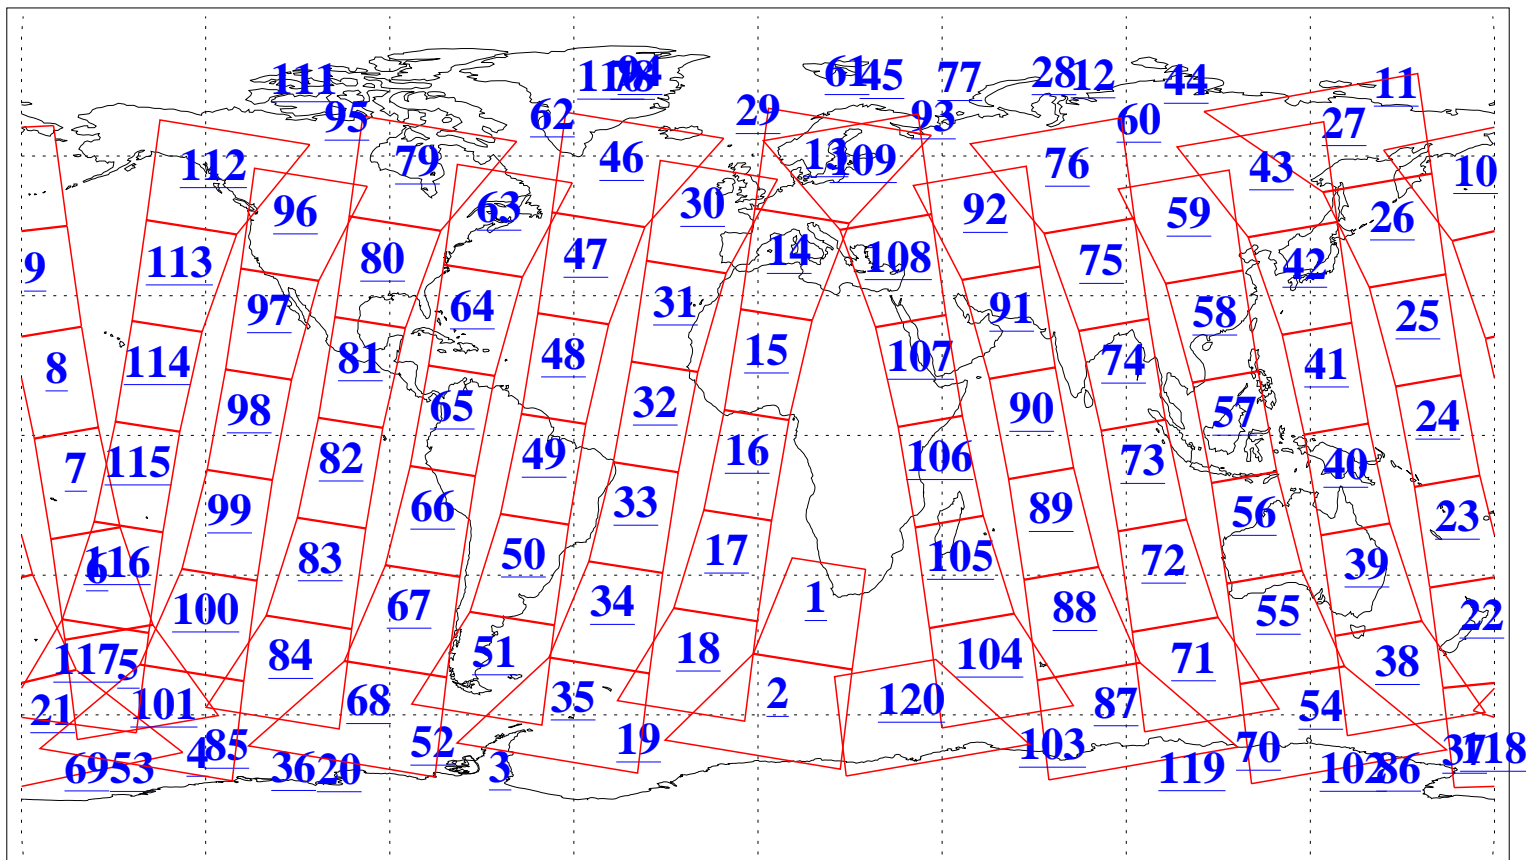

L1B Availability
AMSU Granules: 240
HSB Granules: 0
AIRS Granules: 240

16 Sep 2005
DoY 259
Aqua Day 1231
Granules: 1 to 120

Granules: 121 to 240

Legend: AMSU Available, HSB Available, AIRS Available

L1B Availability
AMSU Granules: 240
HSB Granules: 0
AIRS Granules: 240

16 Sep 2005
DoY 259
Aqua Day 1231
Ascending Granules

Descending Granules

Legend: AMSU Available, HSB Available, AIRS Available

L1B Availability
 AMSU Granules: 240
 HSB Granules: 0
 AIRS Granules: 240

16 Sep 2005
 DoY 259
 Aqua Day 1231

Northern Hemisphere Granules

Southern Hemisphere Granules

Legend: AMSU Available, HSB Available, AIRS Available