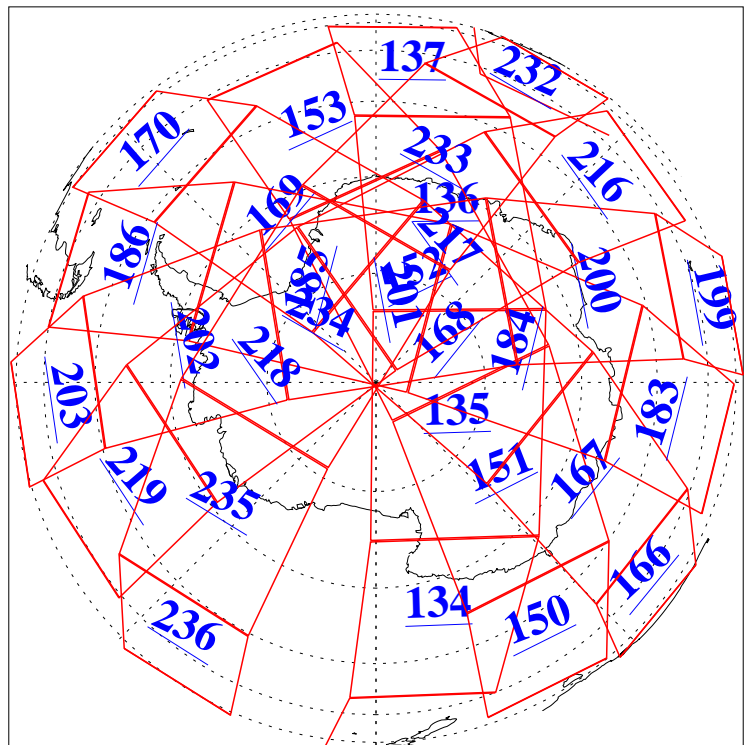

16 Sep 2005
DoY 259
Aqua Day 1231
Ascending Granules

Descending Granules

Legend: AMSU Available, HSB Available, AIRS Available

L1B Availability
 AMSU Granules: 240
 HSB Granules: 0
 AIRS Granules: 240

16 Sep 2005
 DoY 259
 Aqua Day 1231

Northern Hemisphere Granules

Southern Hemisphere Granules

Legend: AMSU Available, HSB Available, AIRS Available