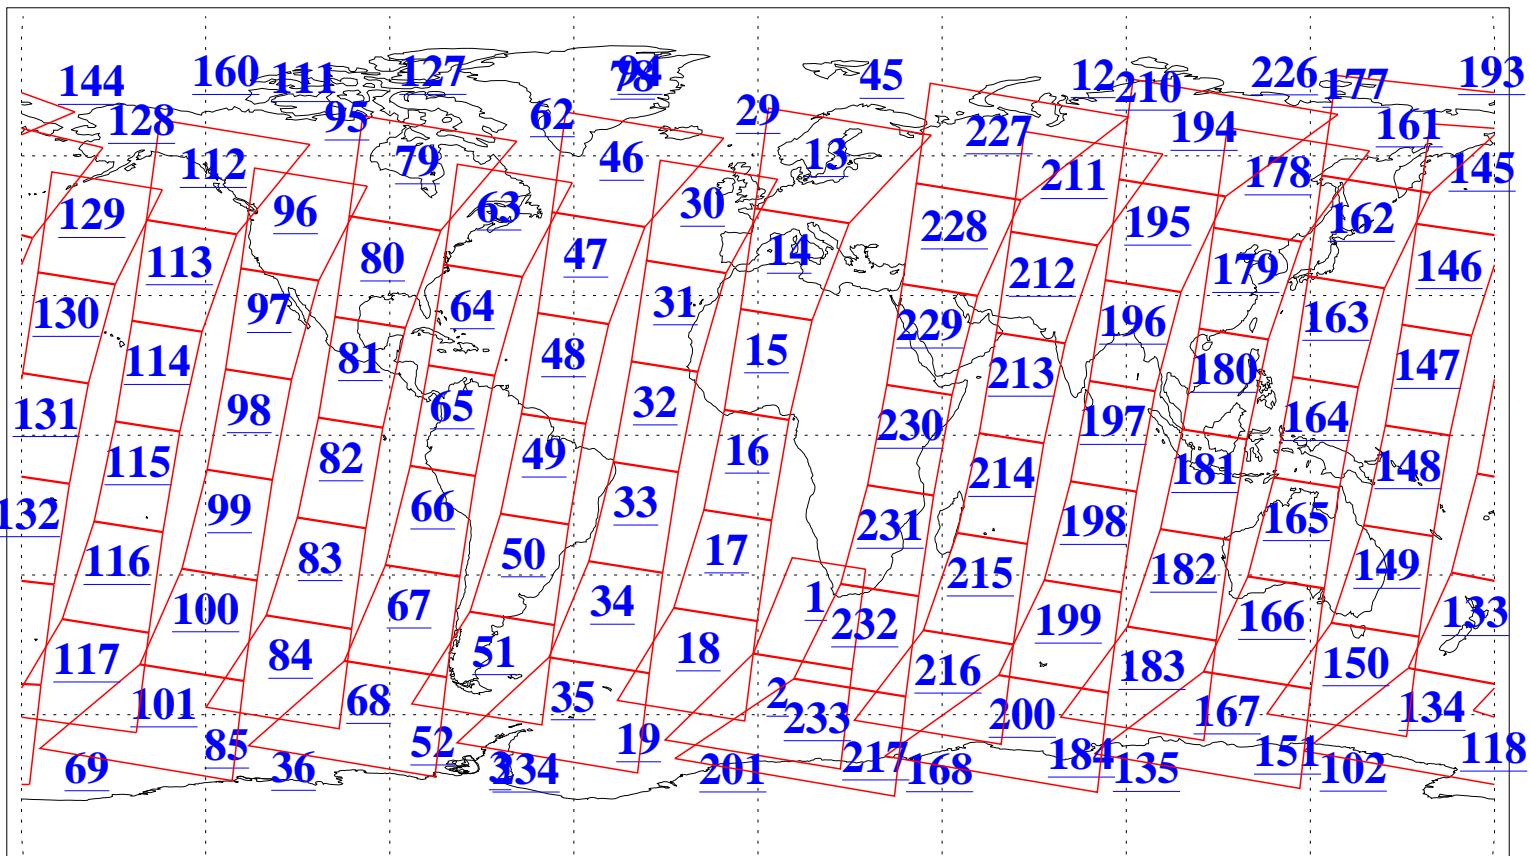

L1B Availability
AMSU Granules: 240
HSB Granules: 0
AIRS Granules: 240

16 Sep 2005
DoY 259
Aqua Day 1231
Granules: 1 to 120

Granules: 121 to 240

Legend: AMSU Available, HSB Available, AIRS Available

L1B Availability
AMSU Granules: 240
HSB Granules: 0
AIRS Granules: 240

16 Sep 2005
DoY 259
Aqua Day 1231
Ascending Granules

Descending Granules

Legend: AMSU Available, HSB Available, AIRS Available

L1B Availability
 AMSU Granules: 240
 HSB Granules: 0
 AIRS Granules: 240

16 Sep 2005
 DoY 259
 Aqua Day 1231

Northern Hemisphere Granules

Southern Hemisphere Granules

Legend: AMSU Available, HSB Available, AIRS Available