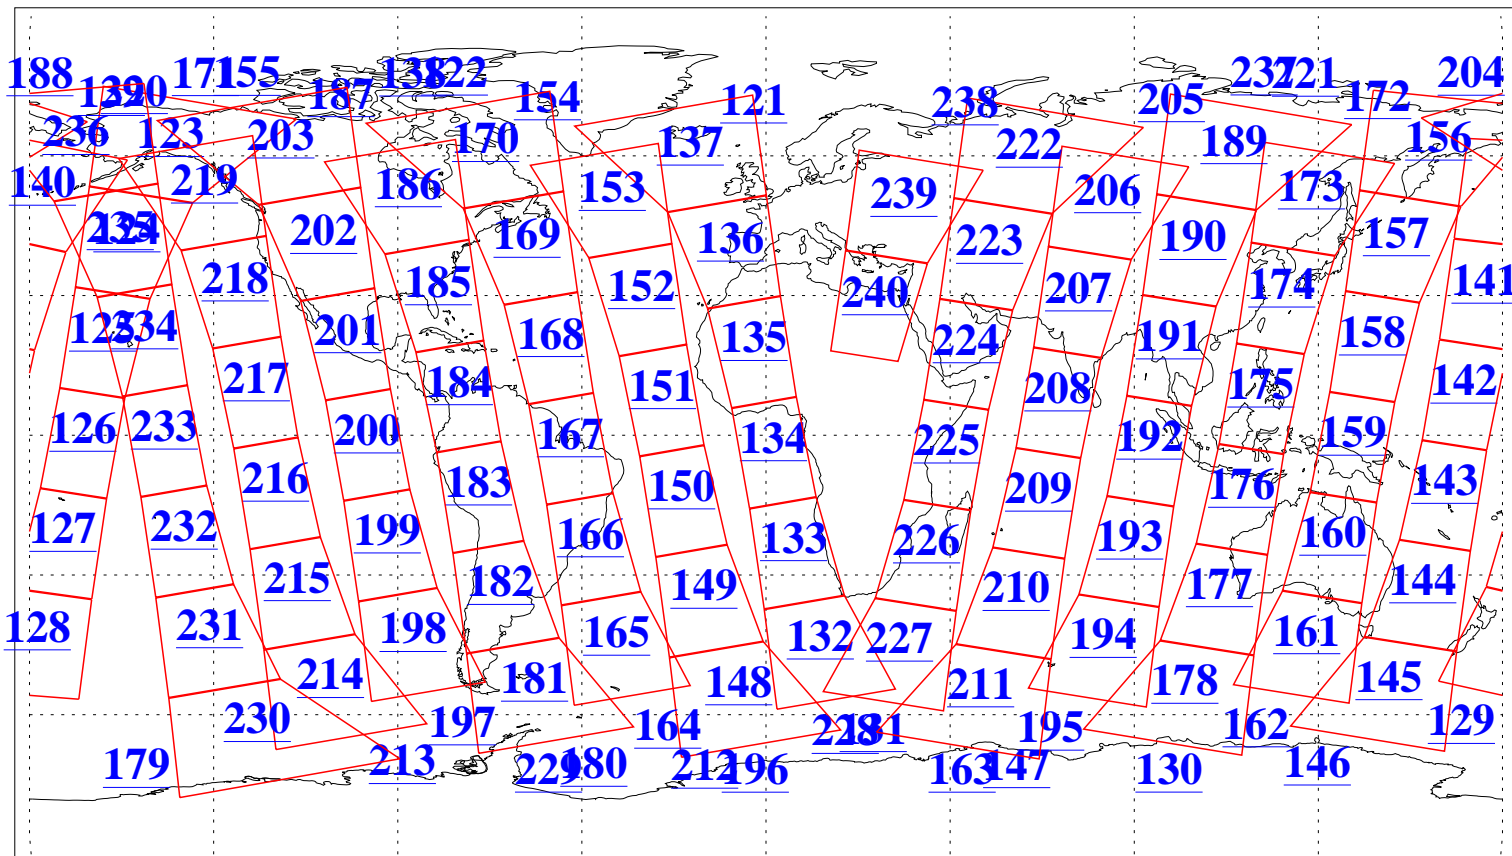

L1B Availability
AMSU Granules: 240
HSB Granules: 0
AIRS Granules: 240

13 Sep 2005
DoY 256
Aqua Day 1228
Granules: 1 to 120

Granules: 121 to 240

Legend: AMSU Available, HSB Available, AIRS Available

L1B Availability
AMSU Granules: 240
HSB Granules: 0
AIRS Granules: 240

13 Sep 2005
DoY 256
Aqua Day 1228
Ascending Granules

Descending Granules

Legend: AMSU Available, HSB Available, AIRS Available

L1B Availability
 AMSU Granules: 240
 HSB Granules: 0
 AIRS Granules: 240

13 Sep 2005
 DoY 256
 Aqua Day 1228