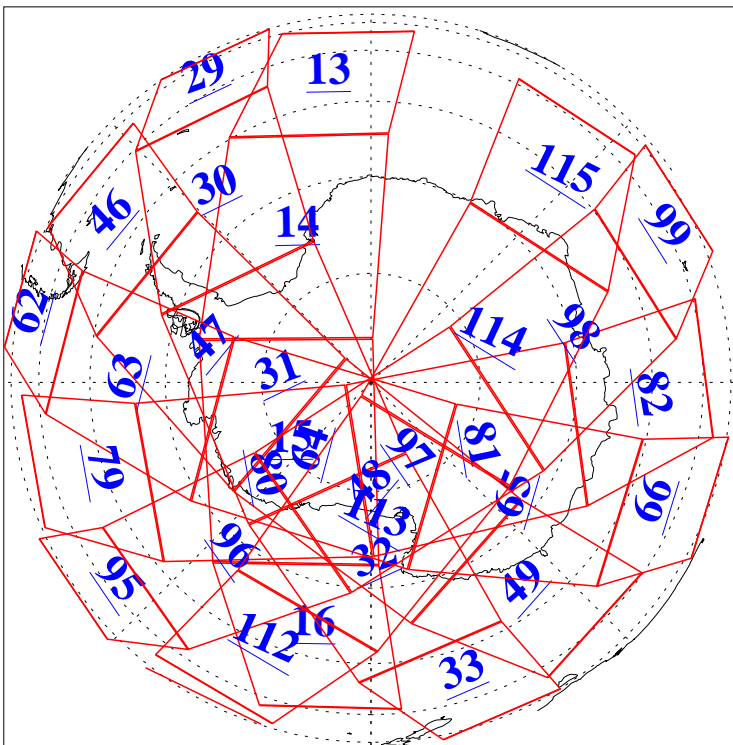

L1B Availability
AMSU Granules: 240
HSB Granules: 0
AIRS Granules: 240

13 Sep 2005
DoY 256
Aqua Day 1228
Granules: 1 to 120

Granules: 121 to 240

Legend: AMSU Available, HSB Available, AIRS Available

L1B Availability
AMSU Granules: 240
HSB Granules: 0
AIRS Granules: 240

13 Sep 2005
DoY 256
Aqua Day 1228
Ascending Granules

Descending Granules

Legend: AMSU Available, HSB Available, AIRS Available

L1B Availability
 AMSU Granules: 240
 HSB Granules: 0
 AIRS Granules: 240

13 Sep 2005
 DoY 256
 Aqua Day 1228

Northern Hemisphere Granules

Southern Hemisphere Granules

Legend: AMSU Available, HSB Available, AIRS Available