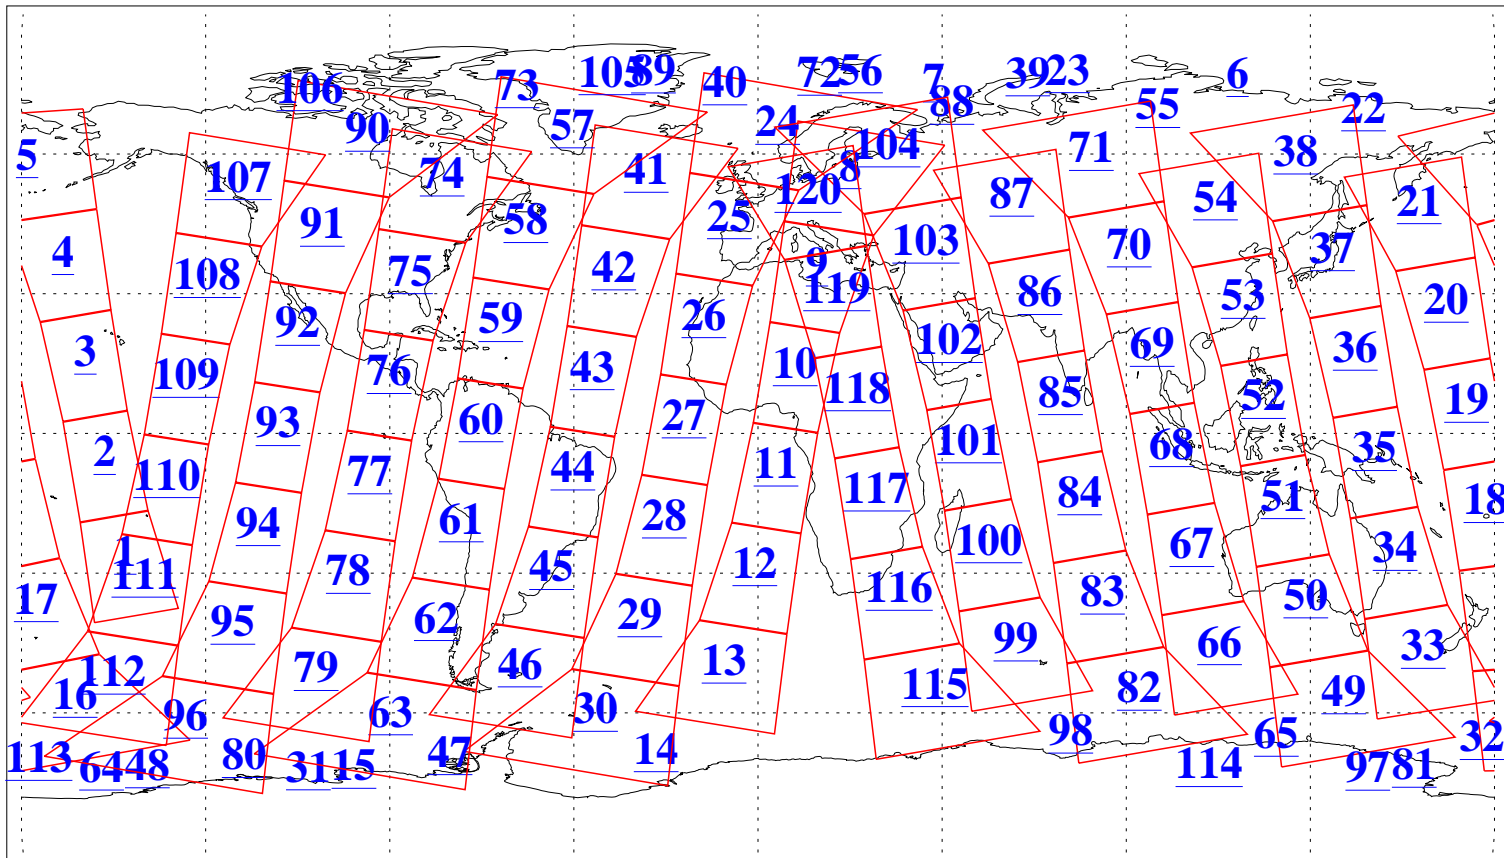

L1B Availability
AMSU Granules: 240
HSB Granules: 0
AIRS Granules: 240

13 Sep 2005
DoY 256
Aqua Day 1228
Granules: 1 to 120

Granules: 121 to 240

Legend: AMSU Available, HSB Available, AIRS Available

L1B Availability
AMSU Granules: 240
HSB Granules: 0
AIRS Granules: 240

13 Sep 2005
DoY 256
Aqua Day 1228
Ascending Granules

Descending Granules

Legend: AMSU Available, HSB Available, AIRS Available

L1B Availability
 AMSU Granules: 240
 HSB Granules: 0
 AIRS Granules: 240

13 Sep 2005
 DoY 256
 Aqua Day 1228

Northern Hemisphere Granules

Southern Hemisphere Granules

Legend: AMSU Available, HSB Available, AIRS Available