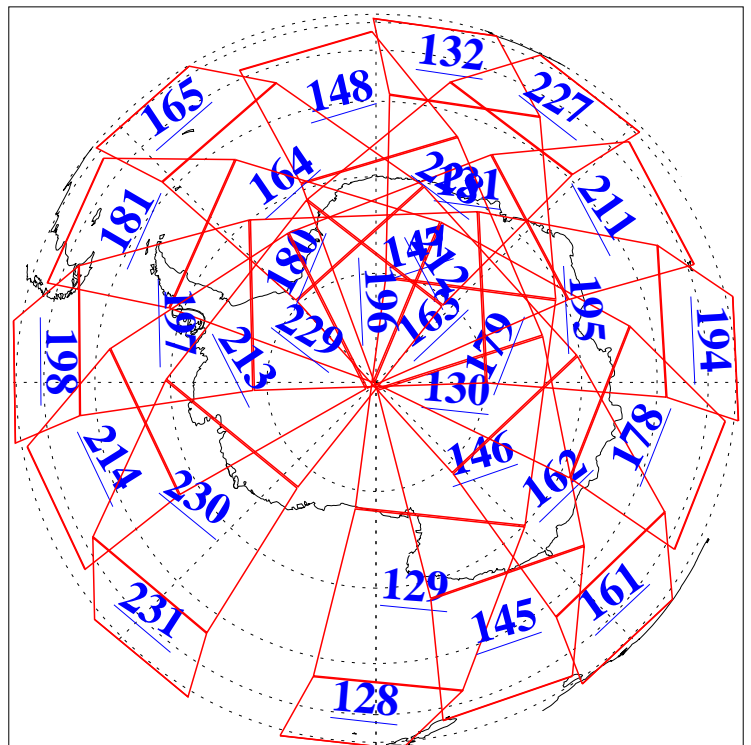

Legend: AMSU Available, HSB Available, AIRS Available