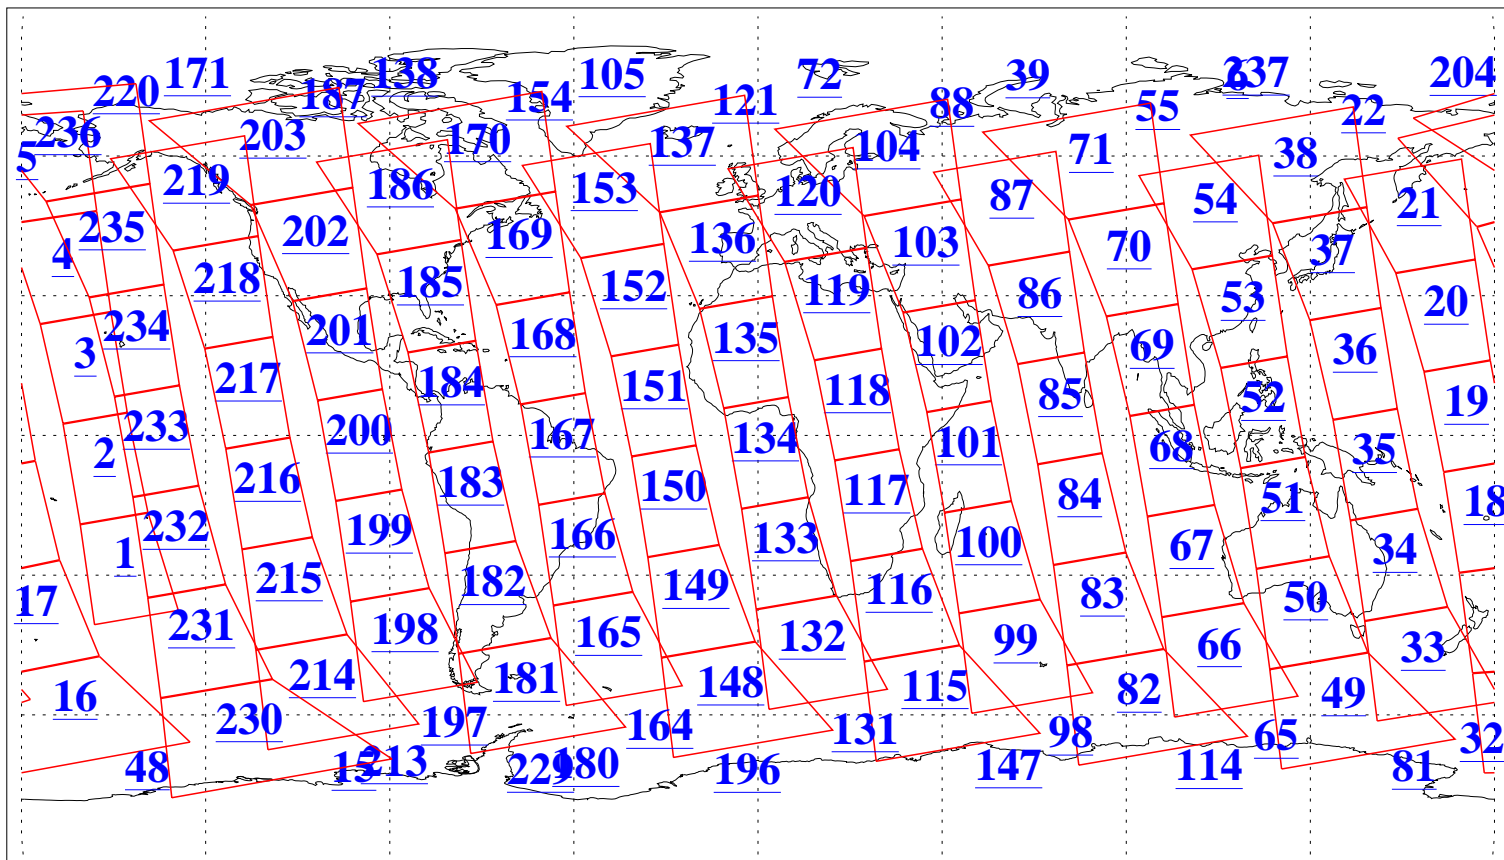

L1B Availability
AMSU Granules: 240
HSB Granules: 0
AIRS Granules: 240

13 Sep 2005
DoY 256
Aqua Day 1228
Granules: 1 to 120

Granules: 121 to 240

Legend: AMSU Available, HSB Available, AIRS Available

L1B Availability
AMSU Granules: 240
HSB Granules: 0
AIRS Granules: 240

13 Sep 2005
DoY 256
Aqua Day 1228
Ascending Granules

Descending Granules

Legend: AMSU Available, HSB Available, AIRS Available

L1B Availability
 AMSU Granules: 240
 HSB Granules: 0
 AIRS Granules: 240

13 Sep 2005
 DoY 256
 Aqua Day 1228

Northern Hemisphere Granules

Southern Hemisphere Granules

Legend: AMSU Available, HSB Available, AIRS Available