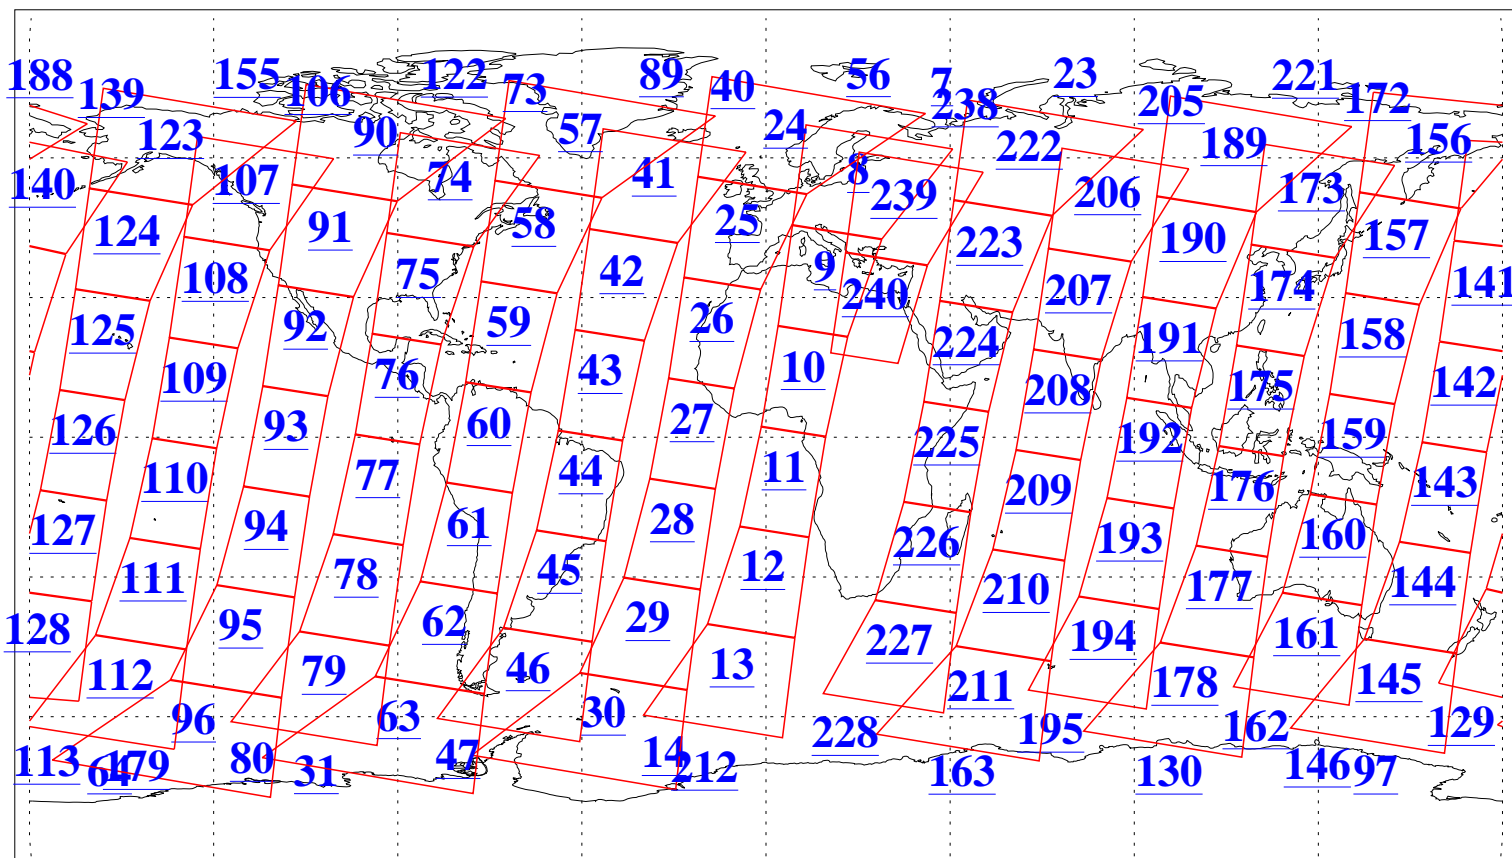

L1B Availability
AMSU Granules: 240
HSB Granules: 0
AIRS Granules: 240

13 Sep 2005
DoY 256
Aqua Day 1228
Granules: 1 to 120

Granules: 121 to 240

Legend: AMSU Available, HSB Available, AIRS Available

L1B Availability
AMSU Granules: 240
HSB Granules: 0
AIRS Granules: 240

13 Sep 2005
DoY 256
Aqua Day 1228
Ascending Granules

Descending Granules

Legend: AMSU Available, HSB Available, AIRS Available

L1B Availability
 AMSU Granules: 240
 HSB Granules: 0
 AIRS Granules: 240

13 Sep 2005
 DoY 256
 Aqua Day 1228

Northern Hemisphere Granules

Southern Hemisphere Granules

Legend: AMSU Available, HSB Available, AIRS Available