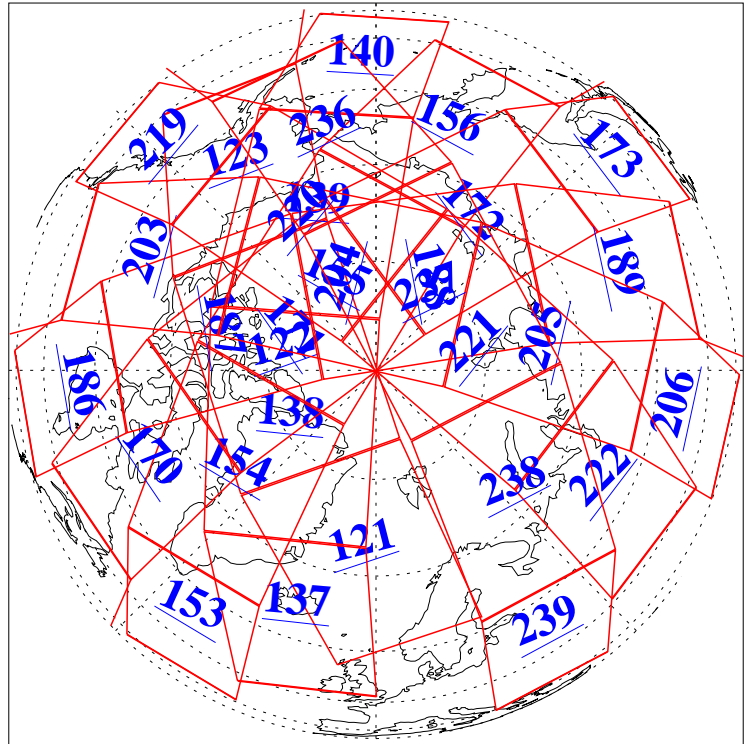

L1B Availability
AMSU Granules: 240
HSB Granules: 0
AIRS Granules: 240

13 Sep 2005
DoY 256
Aqua Day 1228
Granules: 1 to 120

Granules: 121 to 240

Legend: AMSU Available, HSB Available, AIRS Available

L1B Availability
AMSU Granules: 240
HSB Granules: 0
AIRS Granules: 240

13 Sep 2005
DoY 256
Aqua Day 1228
Ascending Granules

Descending Granules

Legend: AMSU Available, HSB Available, AIRS Available

L1B Availability
 AMSU Granules: 240
 HSB Granules: 0
 AIRS Granules: 240

13 Sep 2005
 DoY 256
 Aqua Day 1228

Northern Hemisphere Granules

Southern Hemisphere Granules

Legend: AMSU Available, HSB Available, AIRS Available