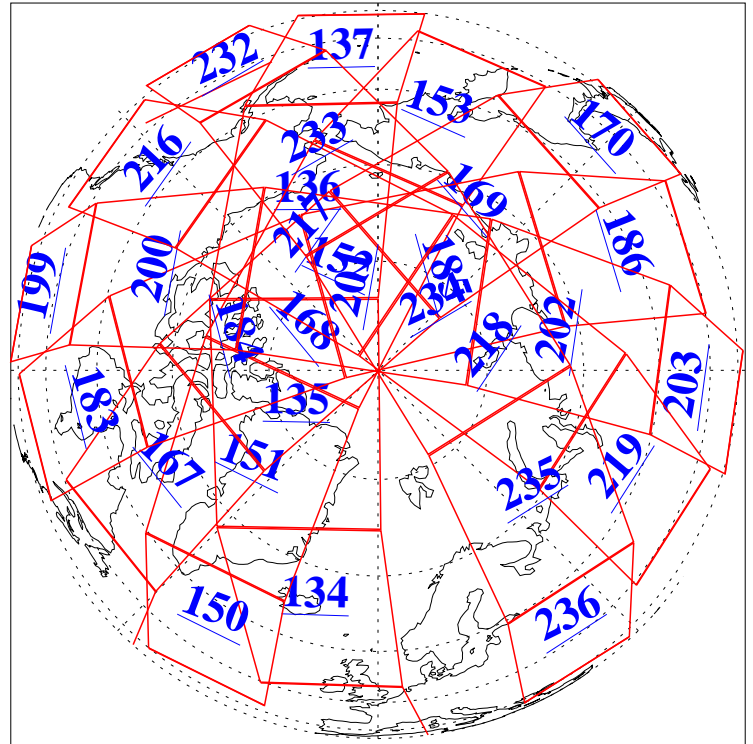

8 Sep 2005
DoY 251
Aqua Day 1223

Ascending Granules

Descending Granules

Legend: AMSU Available, HSB Available, AIRS Available

L1B Availability
AMSU Granules: 240
HSB Granules: 0
AIRS Granules: 240

8 Sep 2005
DoY 251
Aqua Day 1223

Northern Hemisphere Granules

Southern Hemisphere Granules

Legend: AMSU Available, *HSB Available*, **AIRS Available**