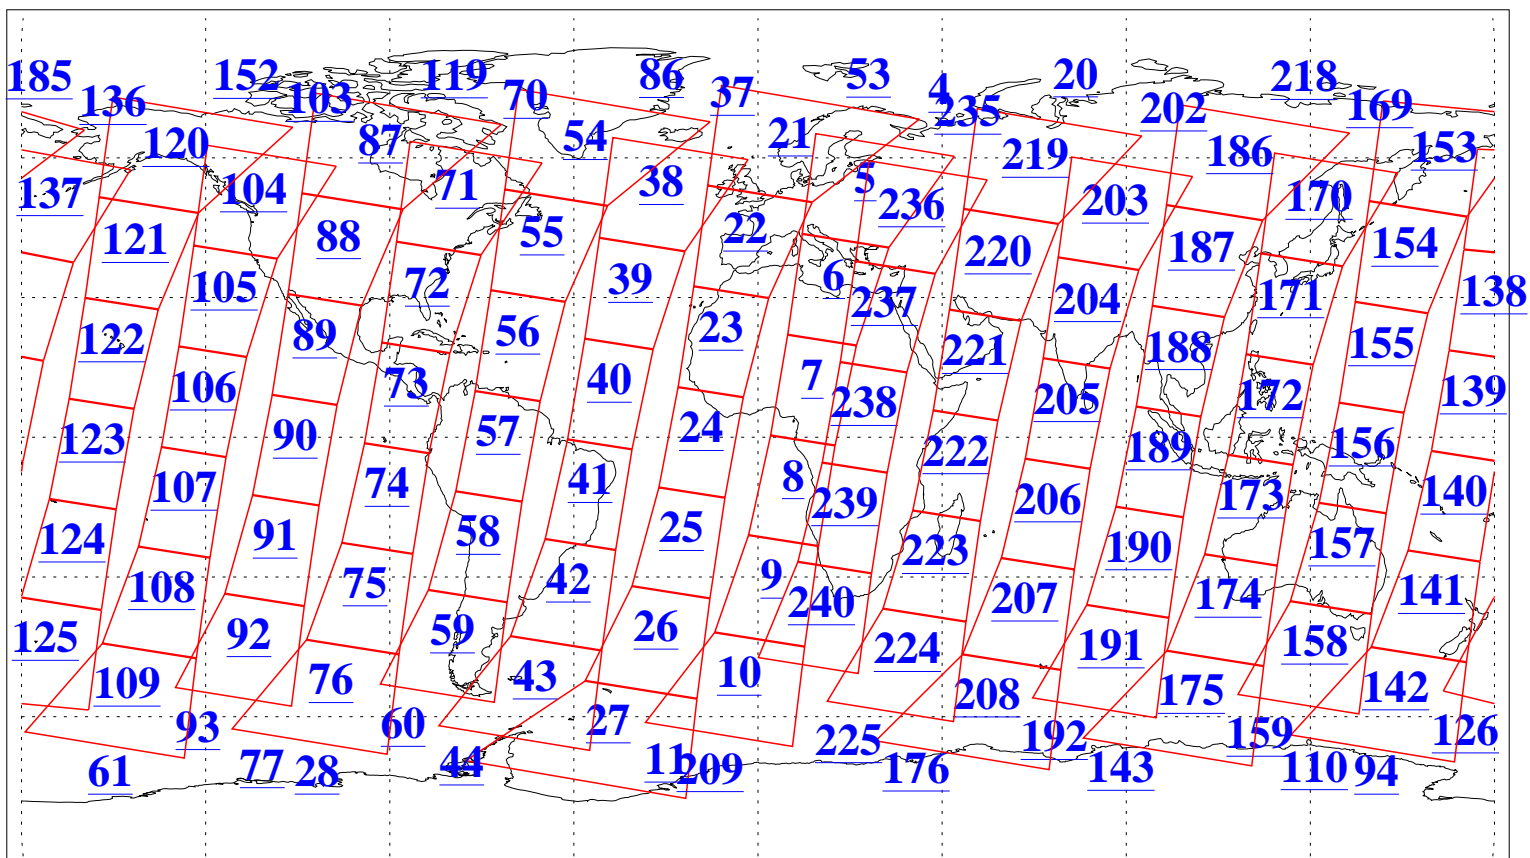

L1B Availability
AMSU Granules: 240
HSB Granules: 0
AIRS Granules: 240

8 Sep 2005
DoY 251
Aqua Day 1223
Granules: 1 to 120

Granules: 121 to 240

Legend: AMSU Available, HSB Available, AIRS Available

L1B Availability
AMSU Granules: 240
HSB Granules: 0
AIRS Granules: 240

8 Sep 2005
DoY 251
Aqua Day 1223

Ascending Granules

Descending Granules

Legend: AMSU Available, HSB Available, AIRS Available

L1B Availability
AMSU Granules: 240
HSB Granules: 0
AIRS Granules: 240

8 Sep 2005
DoY 251
Aqua Day 1223

Northern Hemisphere Granules

Southern Hemisphere Granules

Legend: AMSU Available, *HSB Available*, **AIRS Available**