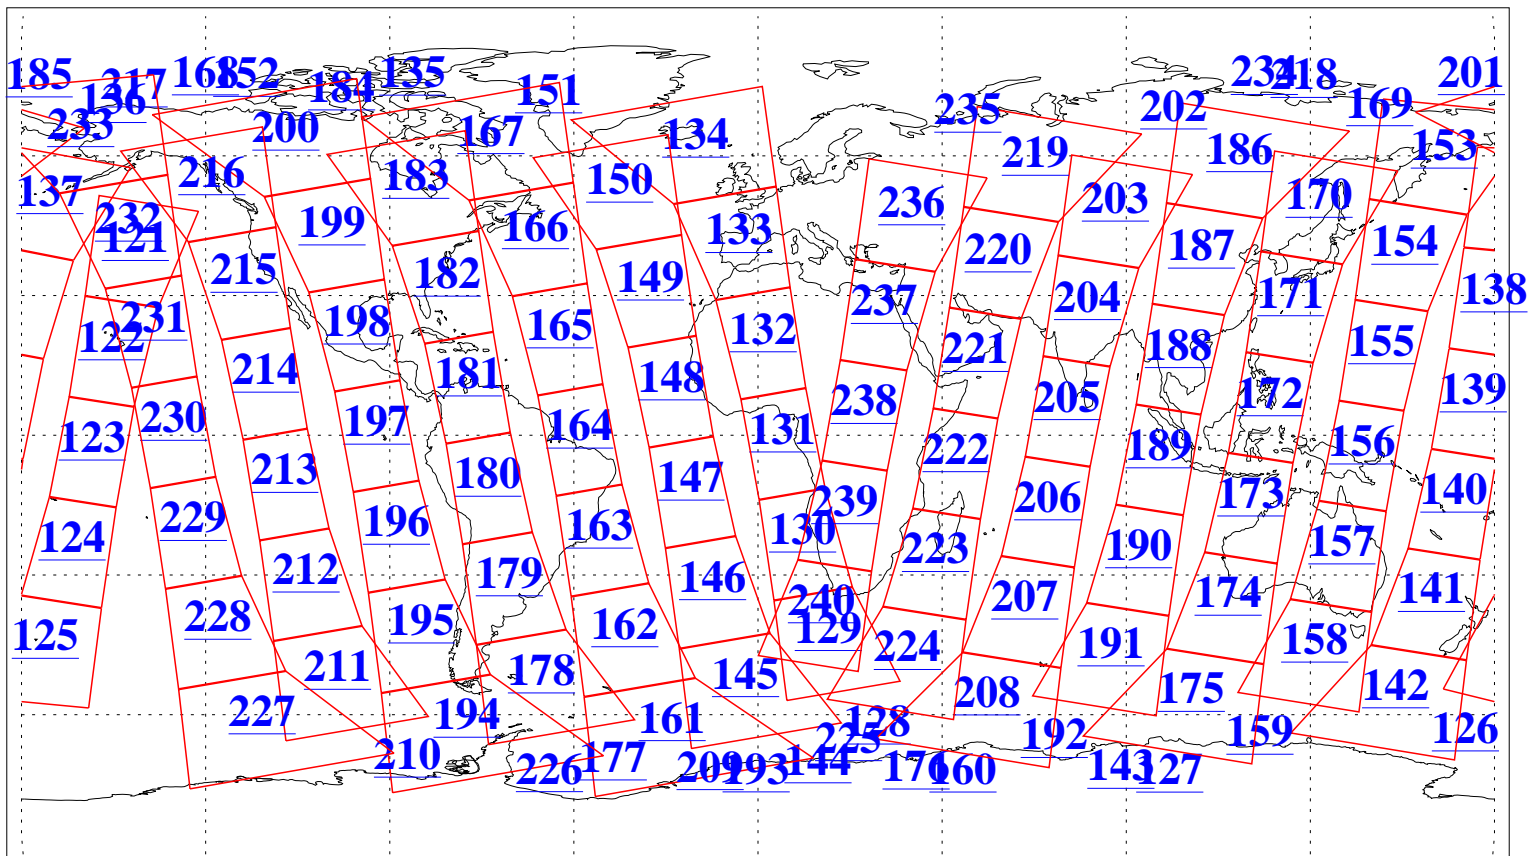

L1B Availability
AMSU Granules: 240
HSB Granules: 0
AIRS Granules: 240

8 Sep 2005
DoY 251
Aqua Day 1223
Granules: 1 to 120

Granules: 121 to 240

Legend: AMSU Available, HSB Available, AIRS Available

L1B Availability
AMSU Granules: 240
HSB Granules: 0
AIRS Granules: 240

8 Sep 2005
DoY 251
Aqua Day 1223

Ascending Granules

Descending Granules

Legend: AMSU Available, HSB Available, AIRS Available

L1B Availability
AMSU Granules: 240
HSB Granules: 0
AIRS Granules: 240

8 Sep 2005
DoY 251
Aqua Day 1223

Northern Hemisphere Granules

Southern Hemisphere Granules

Legend: AMSU Available, *HSB Available*, **AIRS Available**