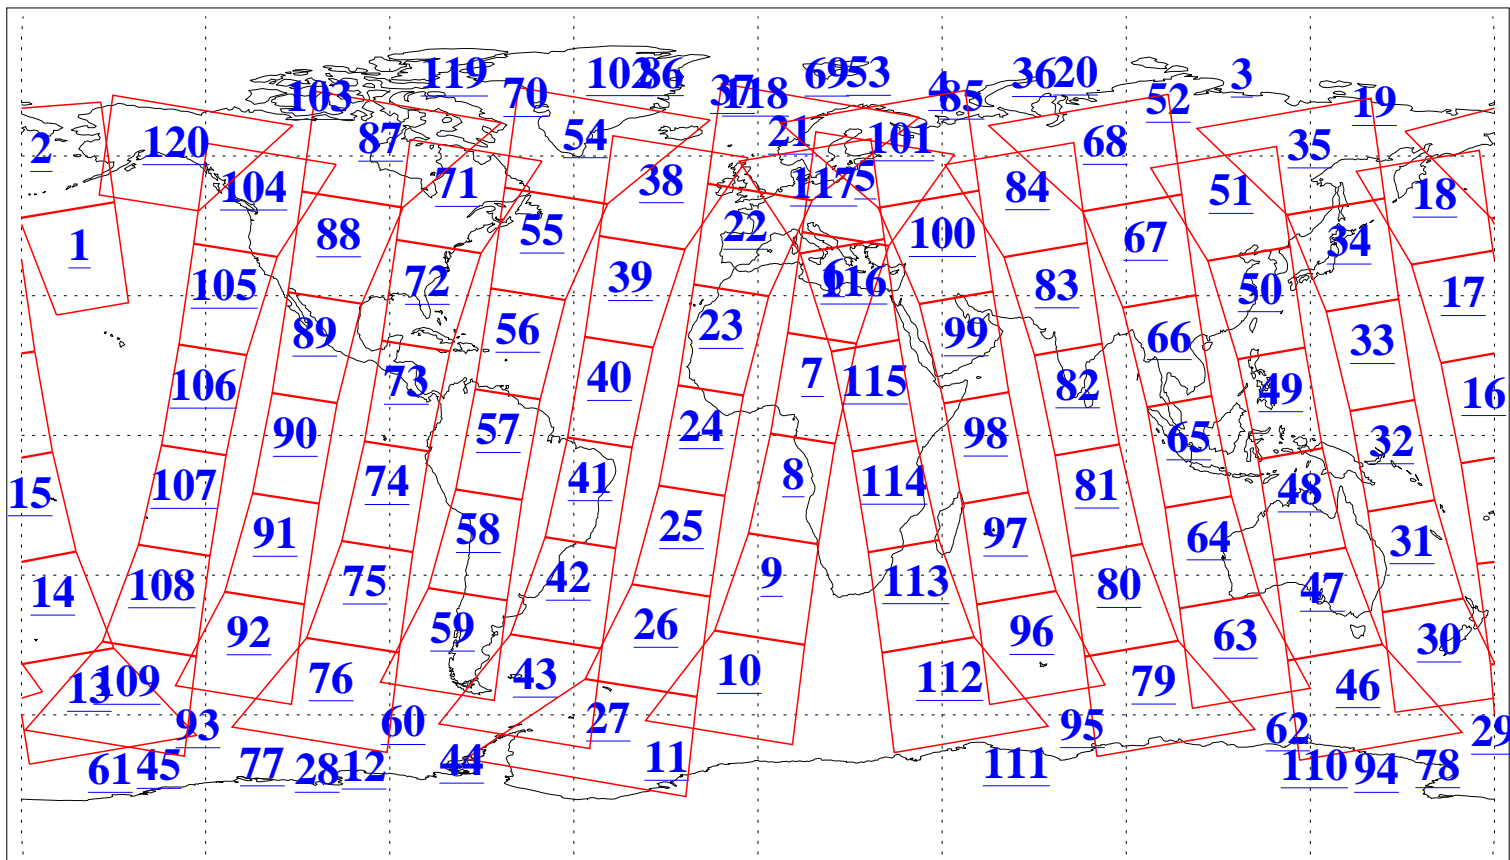

L1B Availability
AMSU Granules: 240
HSB Granules: 0
AIRS Granules: 240

8 Sep 2005
DoY 251
Aqua Day 1223
Granules: 1 to 120

Granules: 121 to 240

Legend: AMSU Available, HSB Available, AIRS Available

L1B Availability
AMSU Granules: 240
HSB Granules: 0
AIRS Granules: 240

8 Sep 2005
DoY 251
Aqua Day 1223

Ascending Granules

Descending Granules

Legend: AMSU Available, HSB Available, AIRS Available

L1B Availability
AMSU Granules: 240
HSB Granules: 0
AIRS Granules: 240

8 Sep 2005
DoY 251
Aqua Day 1223

Northern Hemisphere Granules

Southern Hemisphere Granules

Legend: AMSU Available, *HSB Available*, **AIRS Available**