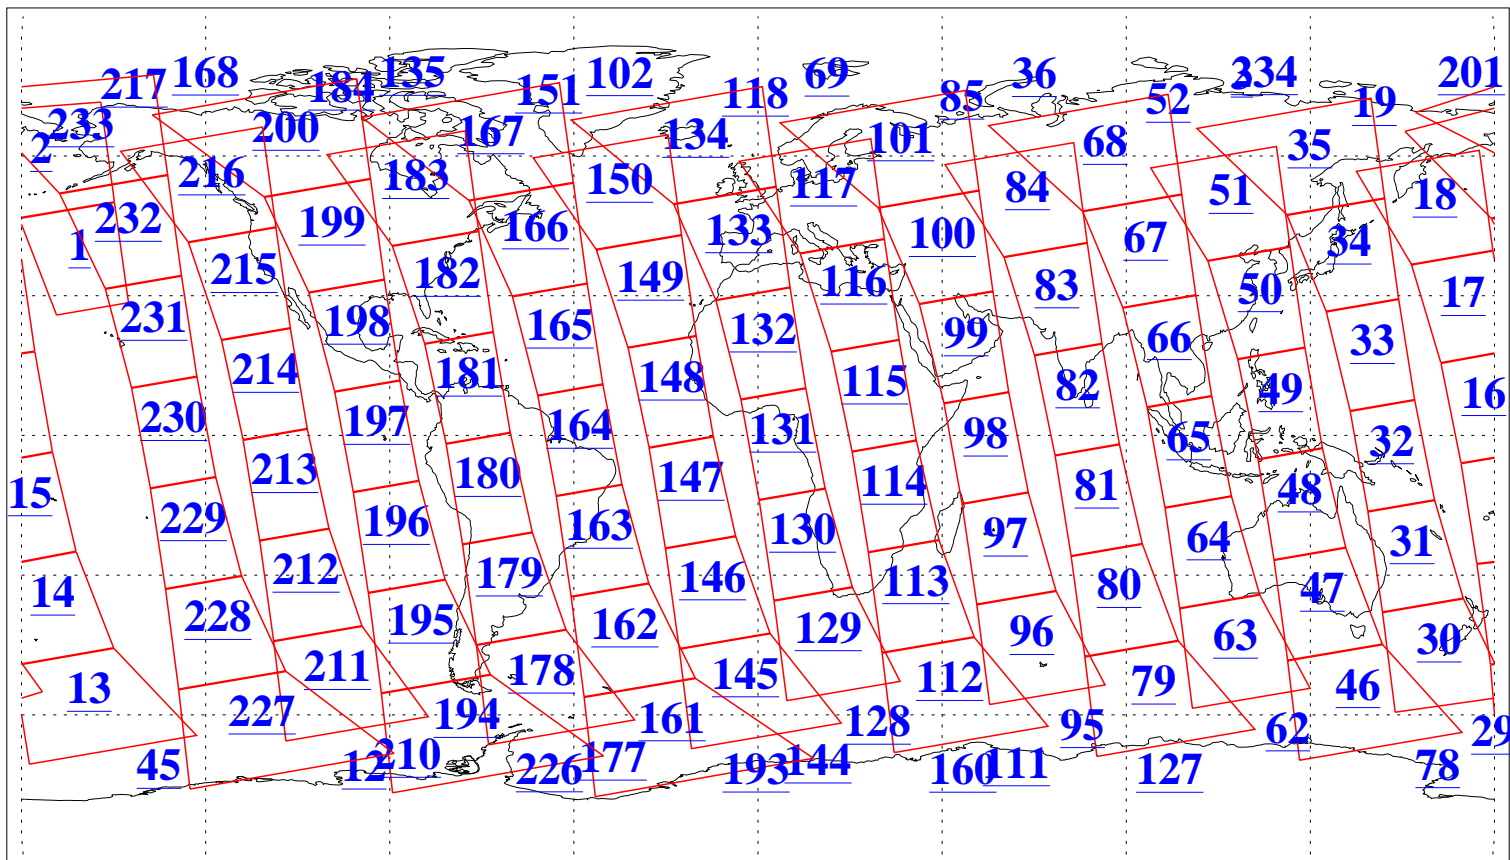

L1B Availability
AMSU Granules: 240
HSB Granules: 0
AIRS Granules: 240

8 Sep 2005
DoY 251
Aqua Day 1223
Granules: 1 to 120

Granules: 121 to 240

Legend: AMSU Available, HSB Available, AIRS Available

L1B Availability
AMSU Granules: 240
HSB Granules: 0
AIRS Granules: 240

8 Sep 2005
DoY 251
Aqua Day 1223

Ascending Granules

Descending Granules

Legend: AMSU Available, HSB Available, AIRS Available

L1B Availability
AMSU Granules: 240
HSB Granules: 0
AIRS Granules: 240

8 Sep 2005
DoY 251
Aqua Day 1223

Northern Hemisphere Granules

Southern Hemisphere Granules

Legend: AMSU Available, *HSB Available*, **AIRS Available**