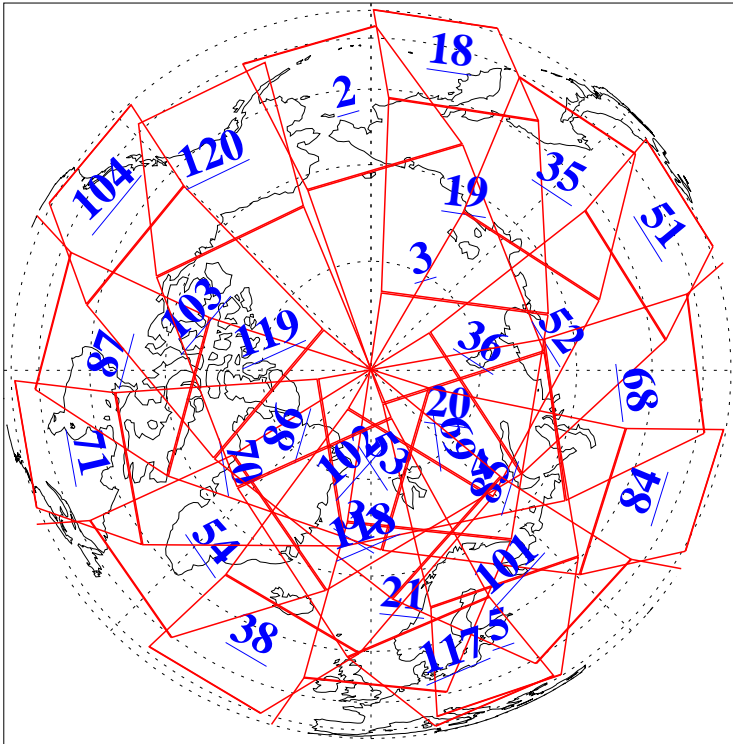

L1B Availability
AMSU Granules: 240
HSB Granules: 0
AIRS Granules: 240

8 Sep 2005
DoY 251
Aqua Day 1223
Granules: 1 to 120

Granules: 121 to 240

Legend: AMSU Available, HSB Available, AIRS Available

L1B Availability
AMSU Granules: 240
HSB Granules: 0
AIRS Granules: 240

8 Sep 2005
DoY 251
Aqua Day 1223

Ascending Granules

Descending Granules

Legend: AMSU Available, HSB Available, AIRS Available

L1B Availability
AMSU Granules: 240
HSB Granules: 0
AIRS Granules: 240

8 Sep 2005
DoY 251
Aqua Day 1223

Northern Hemisphere Granules

Southern Hemisphere Granules

Legend: AMSU Available, *HSB Available*, **AIRS Available**