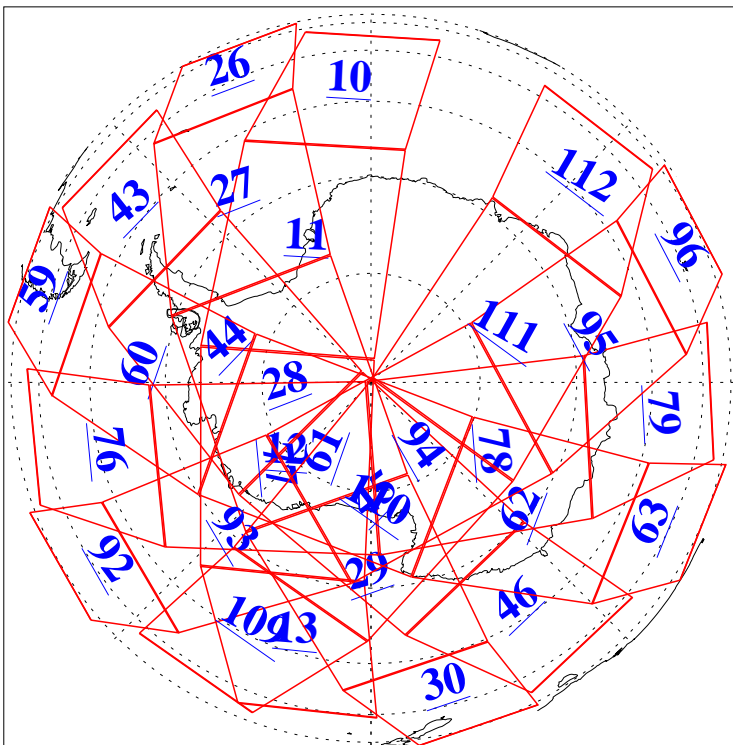

L1B Availability
AMSU Granules: 240
HSB Granules: 0
AIRS Granules: 240

8 Sep 2005
DoY 251
Aqua Day 1223
Granules: 1 to 120

Granules: 121 to 240

Legend: AMSU Available, HSB Available, AIRS Available

L1B Availability
AMSU Granules: 240
HSB Granules: 0
AIRS Granules: 240

8 Sep 2005
DoY 251
Aqua Day 1223

Ascending Granules

Descending Granules

Legend: AMSU Available, HSB Available, AIRS Available

L1B Availability
AMSU Granules: 240
HSB Granules: 0
AIRS Granules: 240

8 Sep 2005
DoY 251
Aqua Day 1223

Northern Hemisphere Granules

Southern Hemisphere Granules

Legend: AMSU Available, *HSB Available*, **AIRS Available**