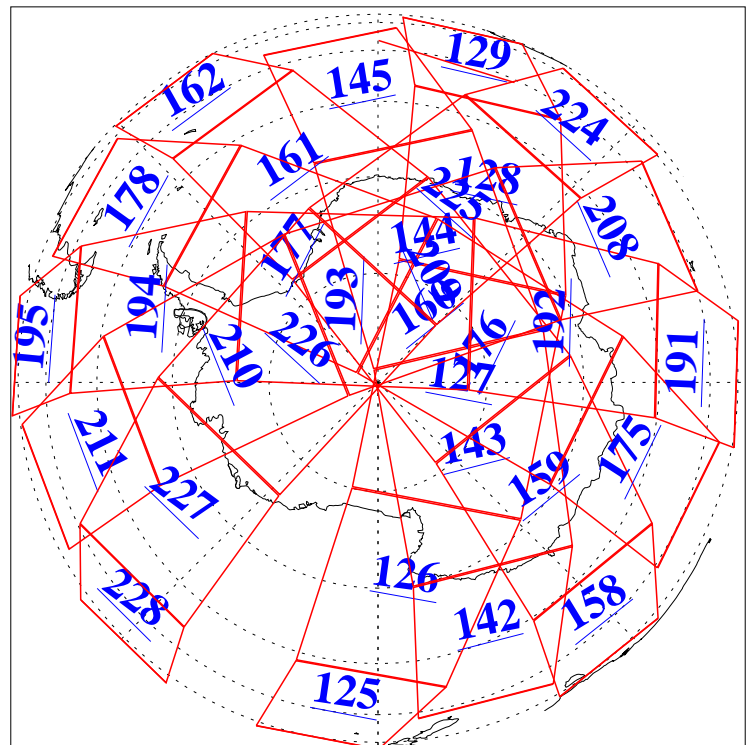

L1B Availability
AMSU Granules: 240
HSB Granules: 0
AIRS Granules: 240

8 Sep 2005
DoY 251
Aqua Day 1223
Granules: 1 to 120

Granules: 121 to 240

Legend: AMSU Available, HSB Available, AIRS Available

L1B Availability
AMSU Granules: 240
HSB Granules: 0
AIRS Granules: 240

8 Sep 2005
DoY 251
Aqua Day 1223

Ascending Granules

Descending Granules

Legend: AMSU Available, HSB Available, AIRS Available

L1B Availability
AMSU Granules: 240
HSB Granules: 0
AIRS Granules: 240

8 Sep 2005
DoY 251
Aqua Day 1223

Northern Hemisphere Granules

Southern Hemisphere Granules

Legend: AMSU Available, *HSB Available*, **AIRS Available**