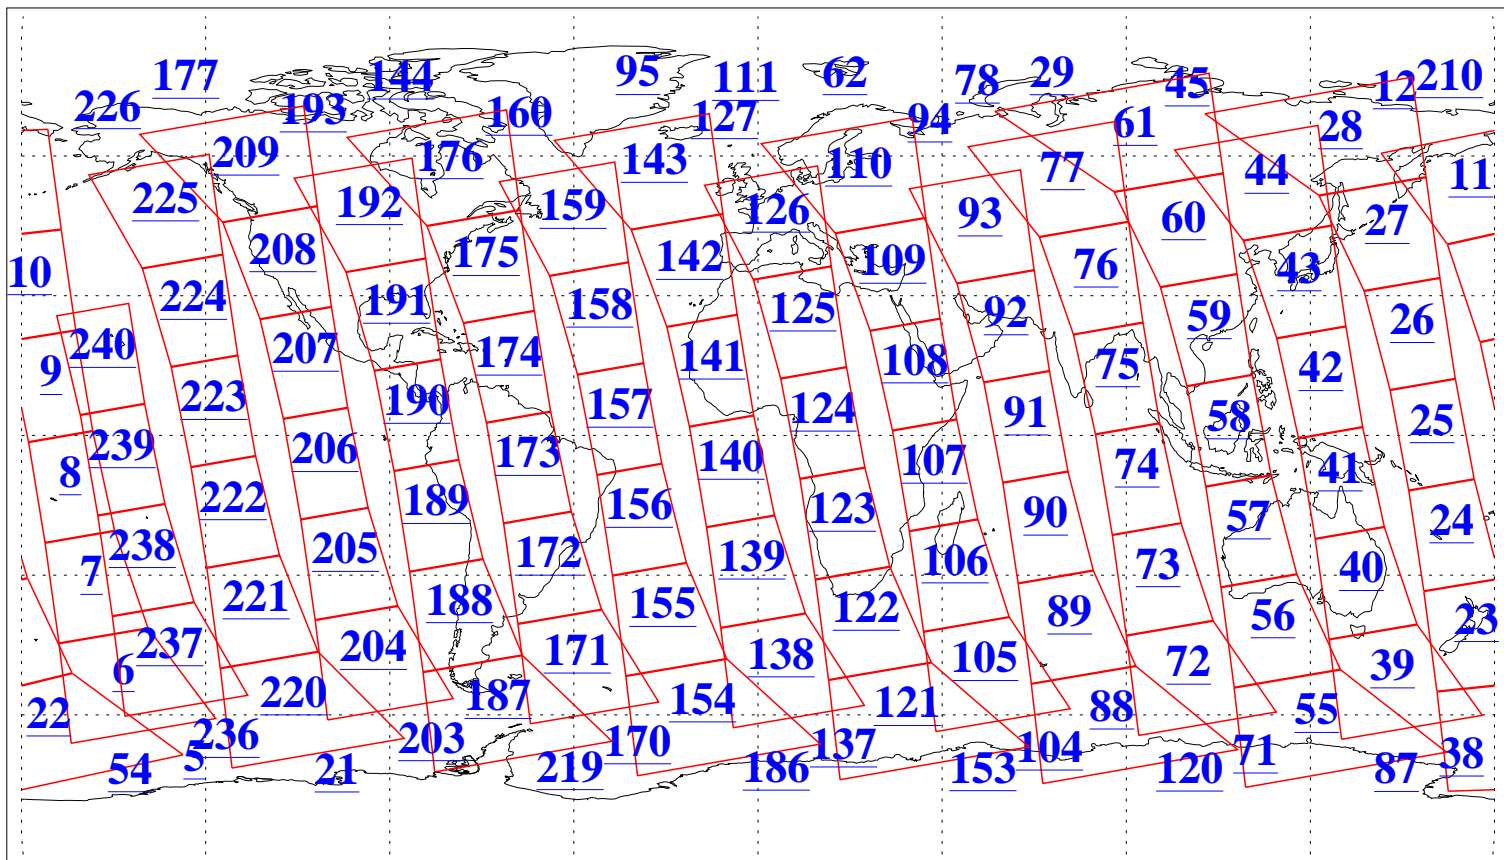

L1B Availability  
AMSU Granules: 240  
HSB Granules: 0  
AIRS Granules: 240

7 Sep 2005  
DoY 250  
Aqua Day 1222  
Granules: 1 to 120

Granules: 121 to 240

Legend: AMSU Available, HSB Available, AIRS Available

L1B Availability  
AMSU Granules: 240  
HSB Granules: 0  
AIRS Granules: 240

7 Sep 2005  
DoY 250  
Aqua Day 1222  
Ascending Granules

Descending Granules

Legend: AMSU Available, HSB Available, AIRS Available