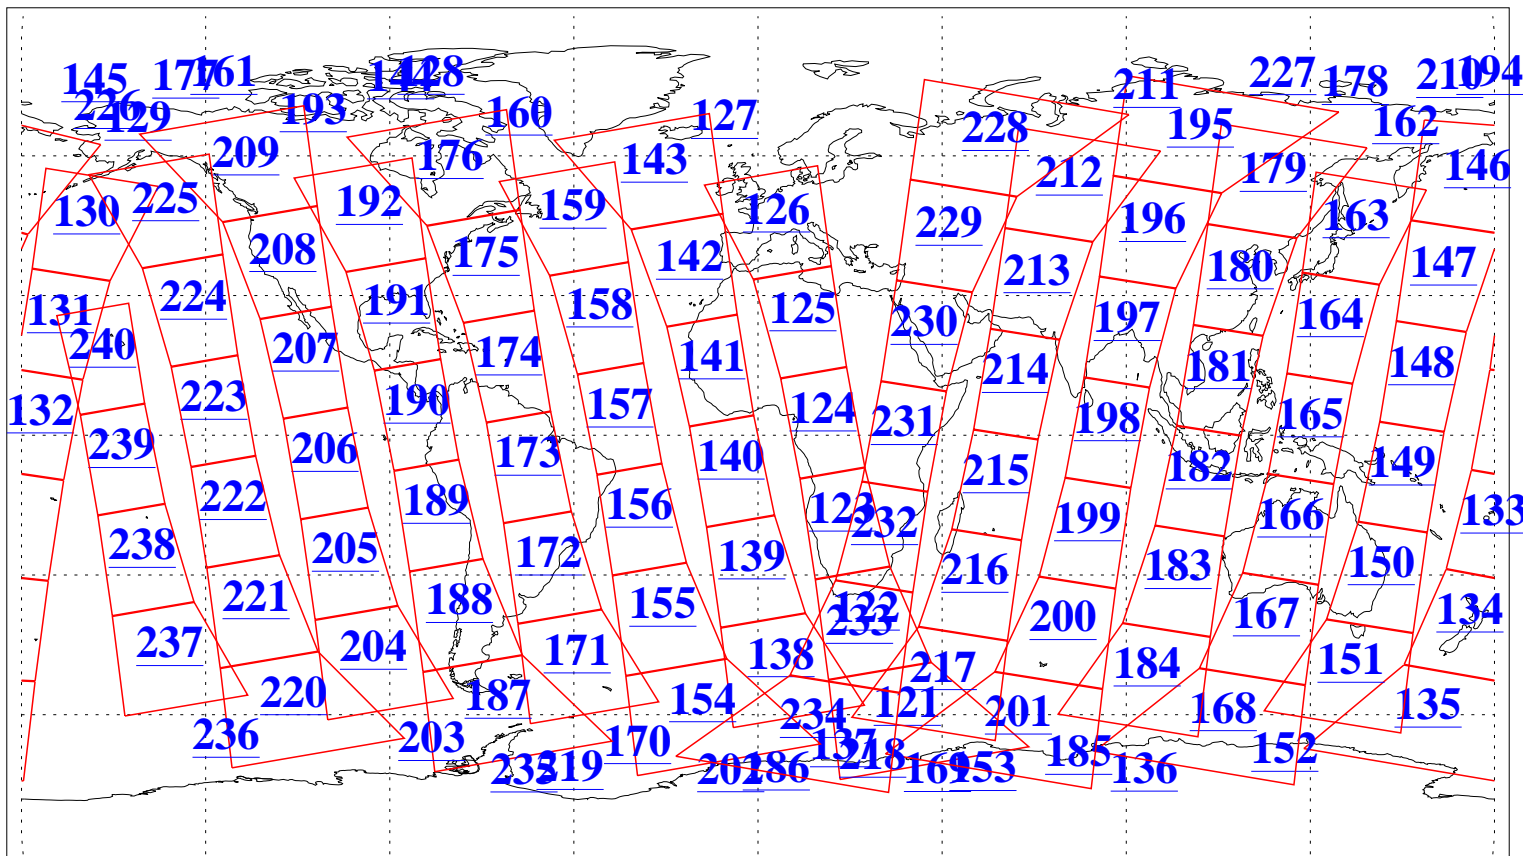

L1B Availability  
AMSU Granules: 240  
HSB Granules: 0  
AIRS Granules: 240

7 Sep 2005  
DoY 250  
Aqua Day 1222  
Granules: 1 to 120

Granules: 121 to 240

Legend: AMSU Available, HSB Available, AIRS Available

L1B Availability  
AMSU Granules: 240  
HSB Granules: 0  
AIRS Granules: 240

7 Sep 2005  
DoY 250  
Aqua Day 1222  
Ascending Granules

Descending Granules

Legend: AMSU Available, HSB Available, AIRS Available