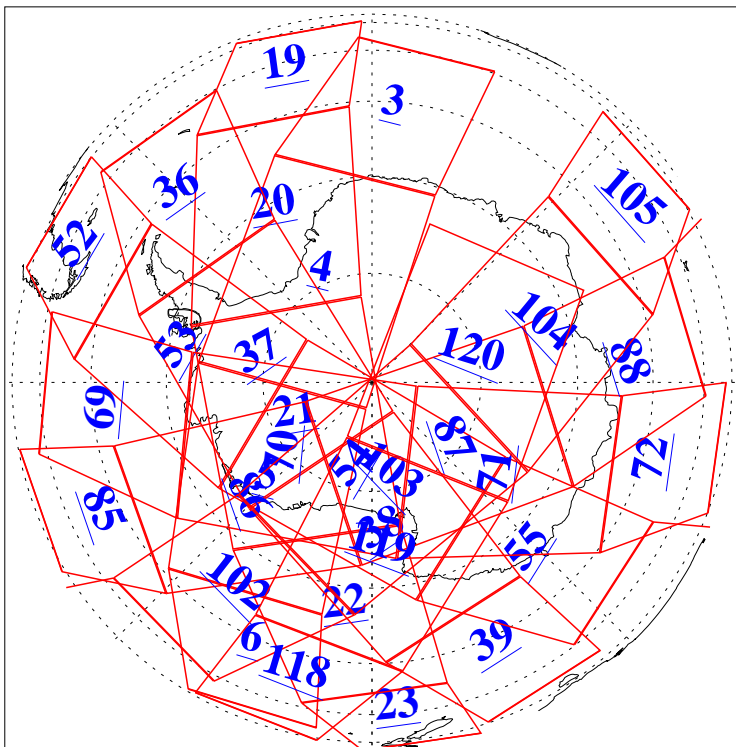

Legend: AMSU Available, HSB Available, AIRS Available