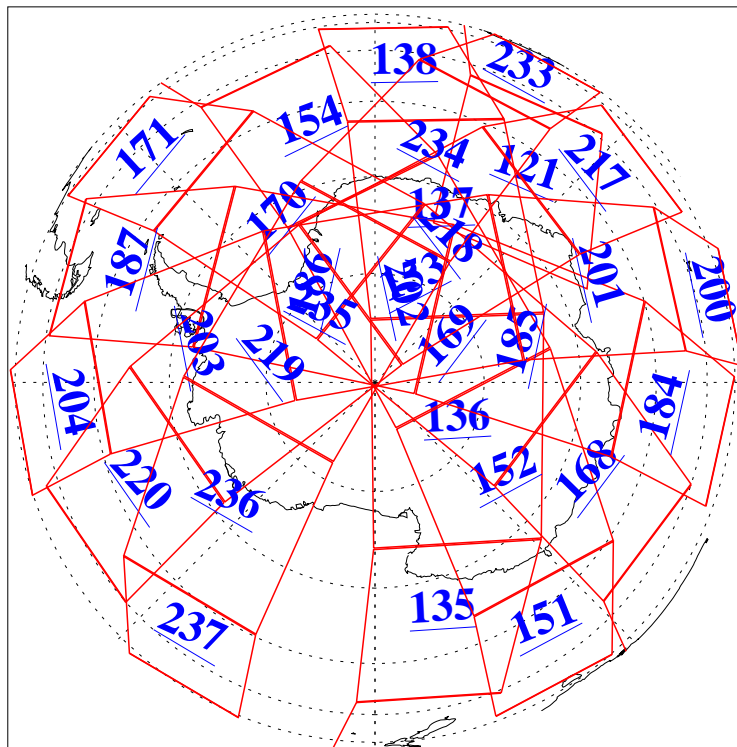

Legend: AMSU Available, HSB Available, AIRS Available