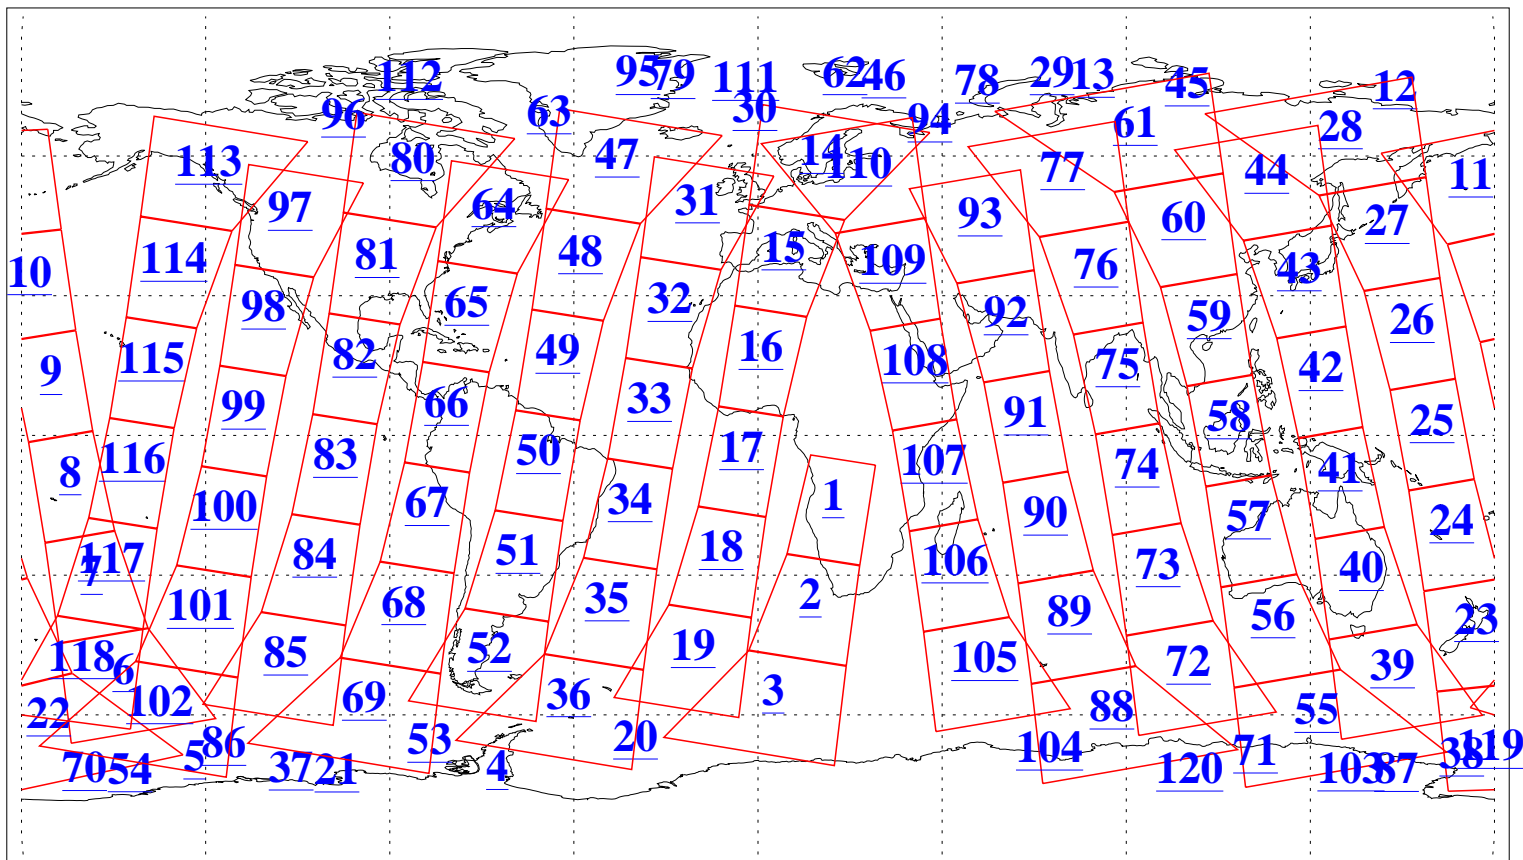

L1B Availability  
AMSU Granules: 240  
HSB Granules: 0  
AIRS Granules: 240

7 Sep 2005  
DoY 250  
Aqua Day 1222  
Granules: 1 to 120

Granules: 121 to 240

Legend: AMSU Available, HSB Available, AIRS Available

L1B Availability  
AMSU Granules: 240  
HSB Granules: 0  
AIRS Granules: 240

7 Sep 2005  
DoY 250  
Aqua Day 1222  
Ascending Granules

Descending Granules

Legend: AMSU Available, HSB Available, AIRS Available