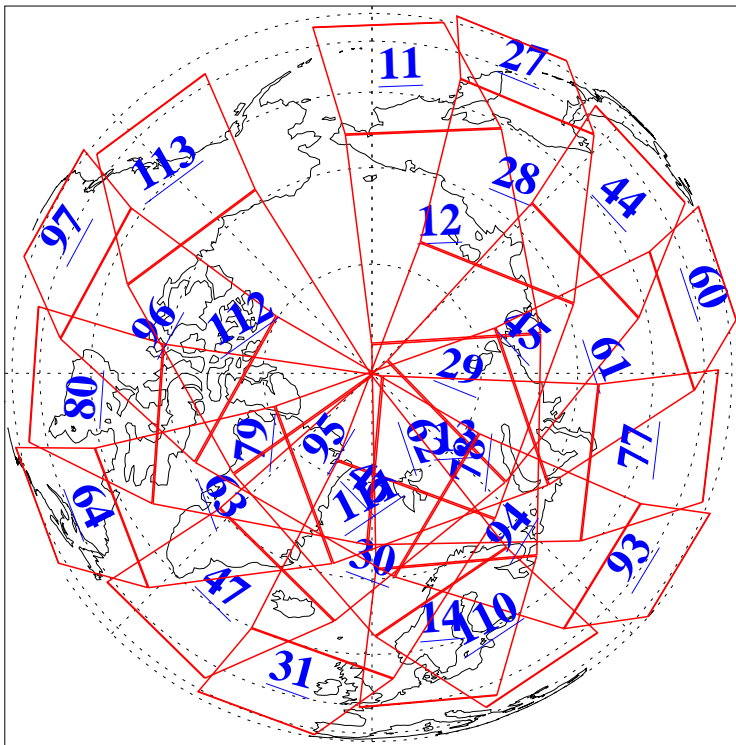

L1B Availability  
AMSU Granules: 240  
HSB Granules: 0  
AIRS Granules: 240

7 Sep 2005  
DoY 250  
Aqua Day 1222  
Granules: 1 to 120

Granules: 121 to 240

Legend: AMSU Available, HSB Available, AIRS Available

L1B Availability  
AMSU Granules: 240  
HSB Granules: 0  
AIRS Granules: 240

7 Sep 2005  
DoY 250  
Aqua Day 1222  
Ascending Granules

Descending Granules

Legend: AMSU Available, HSB Available, AIRS Available

### Northern Hemisphere Granules