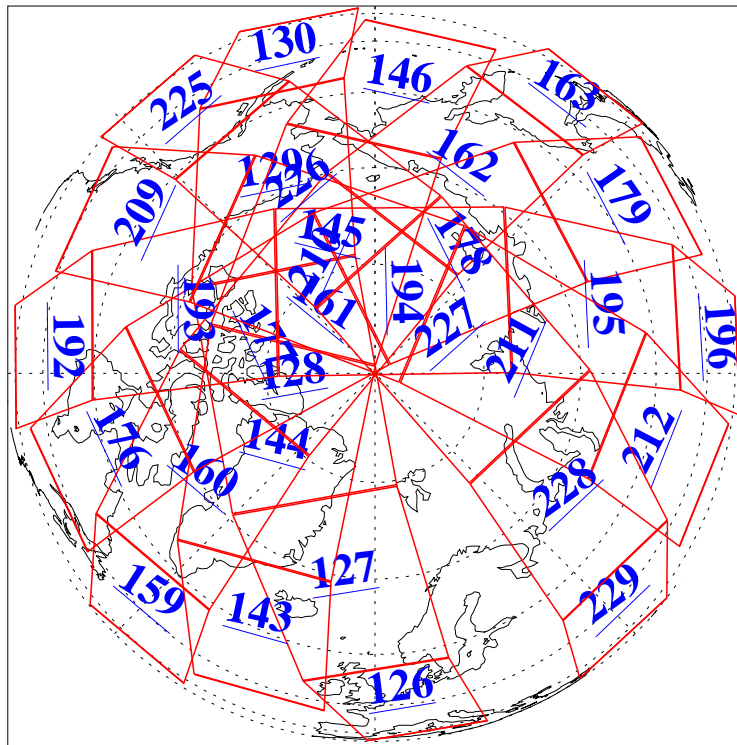

L1B Availability  
AMSU Granules: 240  
HSB Granules: 0  
AIRS Granules: 240

7 Sep 2005  
DoY 250  
Aqua Day 1222  
Ascending Granules

Descending Granules

Legend: AMSU Available, HSB Available, AIRS Available

### Northern Hemisphere Granules