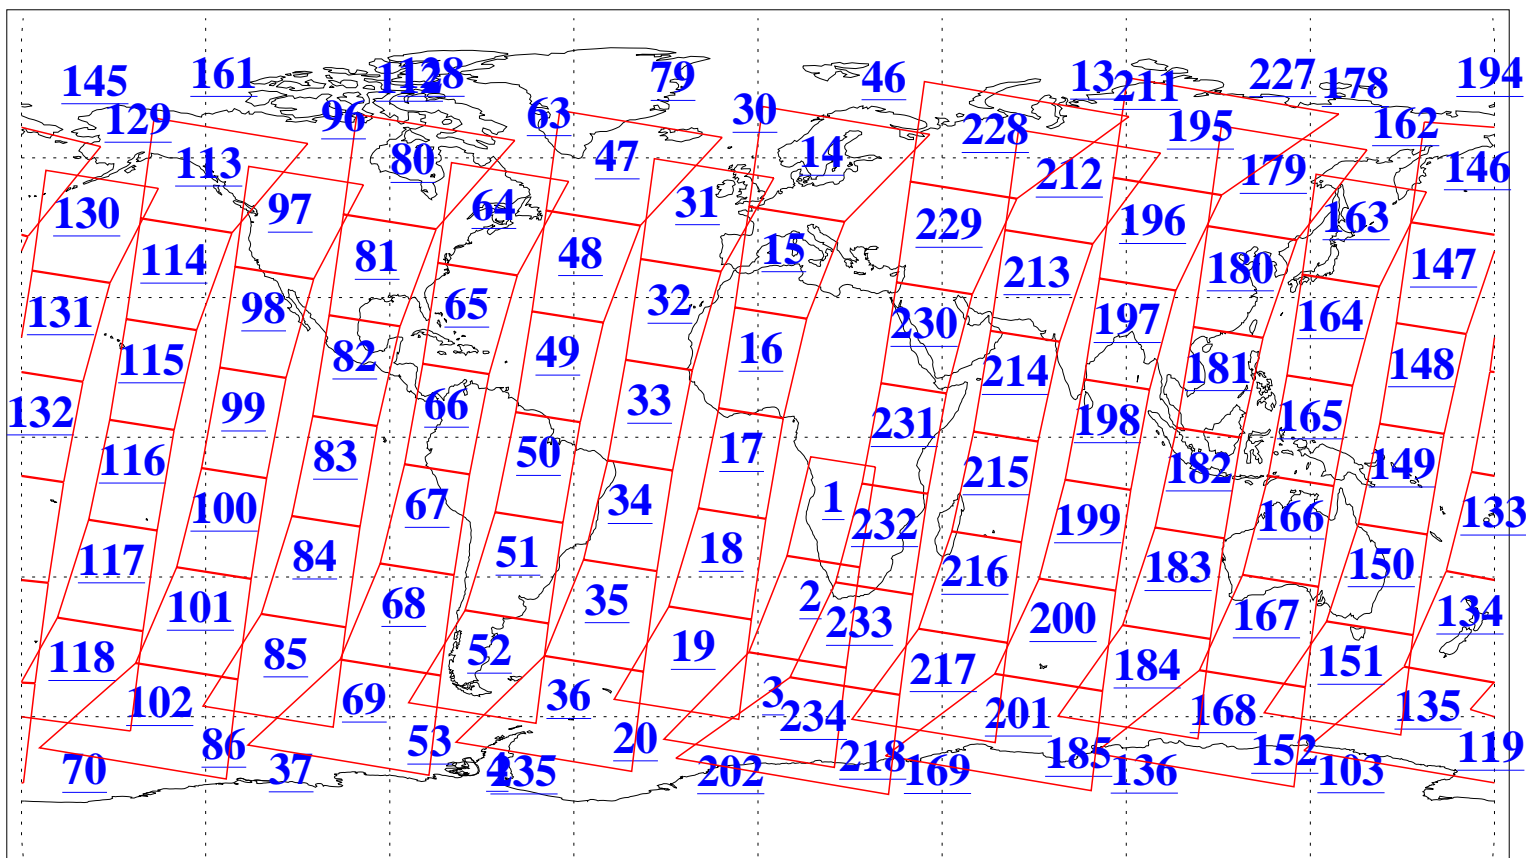

L1B Availability  
AMSU Granules: 240  
HSB Granules: 0  
AIRS Granules: 240

7 Sep 2005  
DoY 250  
Aqua Day 1222  
Granules: 1 to 120

Granules: 121 to 240

Legend: AMSU Available, HSB Available, AIRS Available

L1B Availability  
AMSU Granules: 240  
HSB Granules: 0  
AIRS Granules: 240

7 Sep 2005  
DoY 250  
Aqua Day 1222  
Ascending Granules

Descending Granules

Legend: AMSU Available, HSB Available, AIRS Available