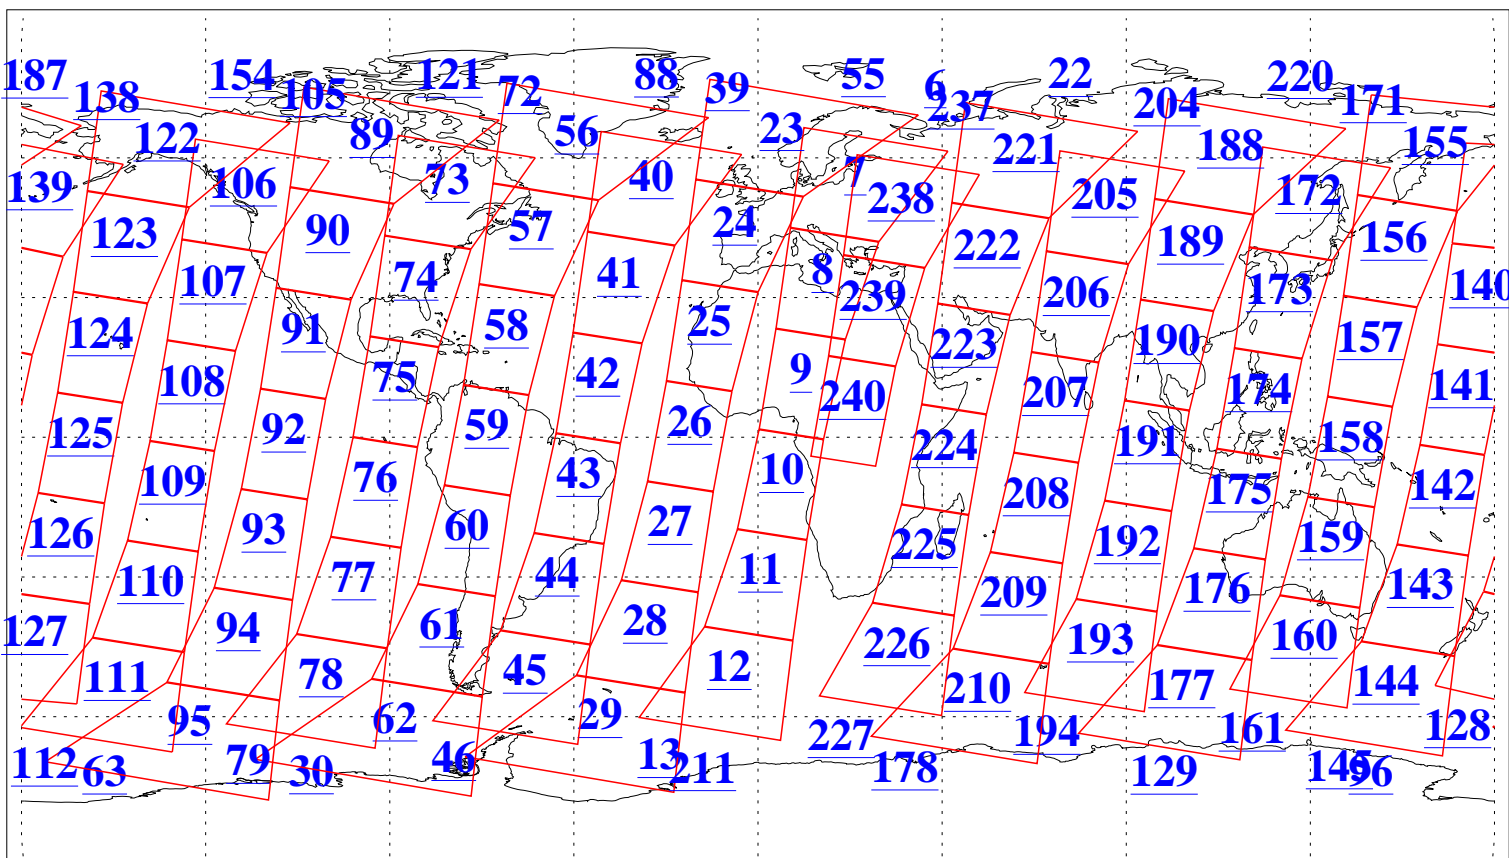

L1B Availability
AMSU Granules: 240
HSB Granules: 0
AIRS Granules: 240

6 Sep 2005
DoY 249
Aqua Day 1221
Granules: 1 to 120

Granules: 121 to 240

Legend: AMSU Available, HSB Available, AIRS Available

L1B Availability
AMSU Granules: 240
HSB Granules: 0
AIRS Granules: 240

6 Sep 2005
DoY 249
Aqua Day 1221

Ascending Granules

Descending Granules

Legend: AMSU Available, HSB Available, AIRS Available

L1B Availability
 AMSU Granules: 240
 HSB Granules: 0
 AIRS Granules: 240

6 Sep 2005
 DoY 249
 Aqua Day 1221

Northern Hemisphere Granules

Southern Hemisphere Granules

Legend: AMSU Available, HSB Available, AIRS Available