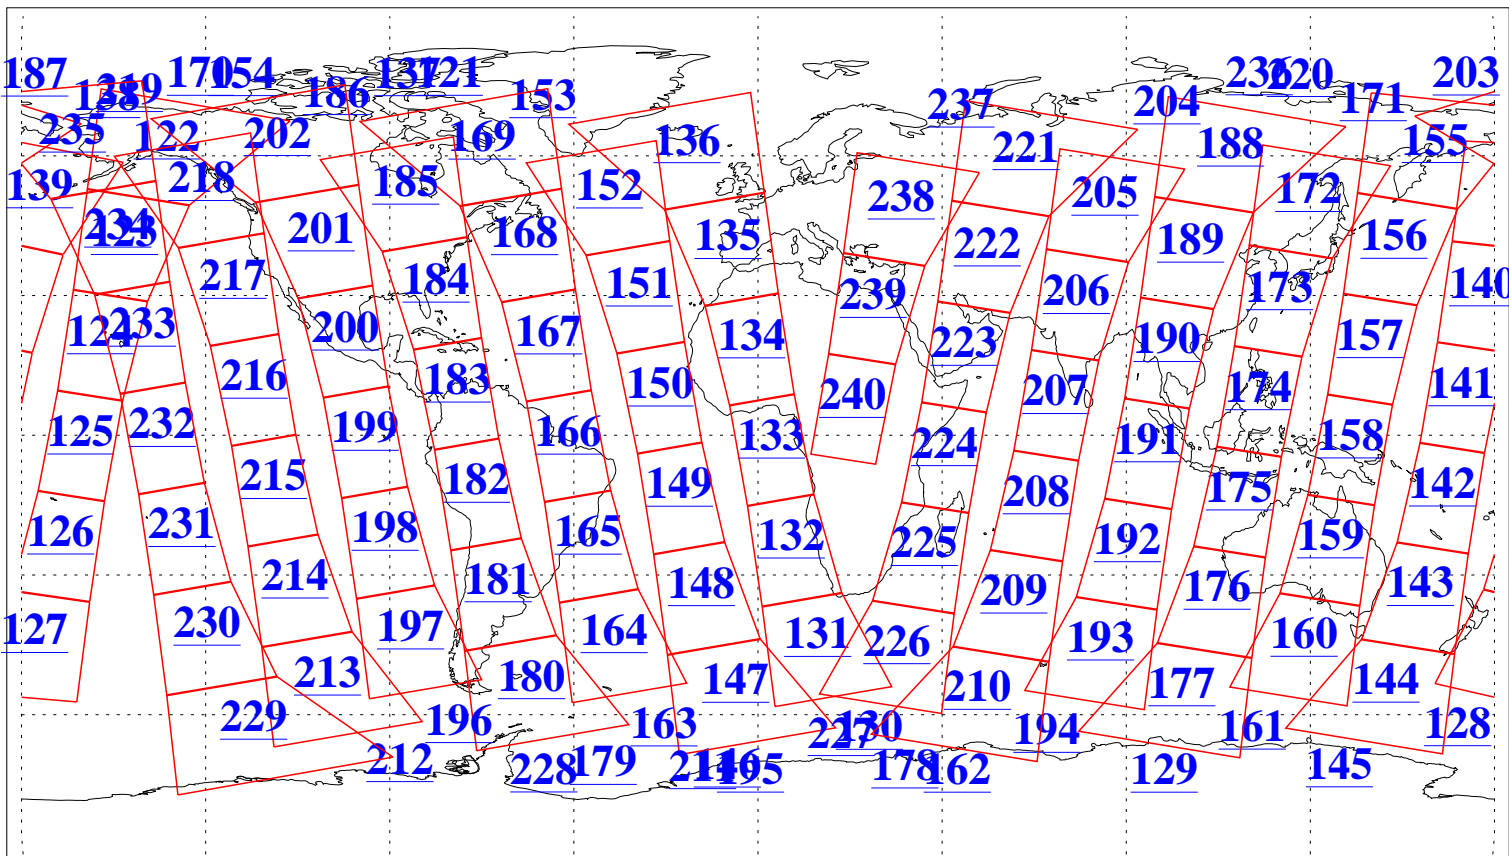

L1B Availability
AMSU Granules: 240
HSB Granules: 0
AIRS Granules: 240

6 Sep 2005
DoY 249
Aqua Day 1221
Granules: 1 to 120

Granules: 121 to 240

Legend: AMSU Available, HSB Available, AIRS Available

L1B Availability
AMSU Granules: 240
HSB Granules: 0
AIRS Granules: 240

6 Sep 2005
DoY 249
Aqua Day 1221

Ascending Granules

Descending Granules

Legend: AMSU Available, HSB Available, AIRS Available

L1B Availability
 AMSU Granules: 240
 HSB Granules: 0
 AIRS Granules: 240

6 Sep 2005
 DoY 249
 Aqua Day 1221

Northern Hemisphere Granules

Southern Hemisphere Granules

Legend: AMSU Available, HSB Available, AIRS Available