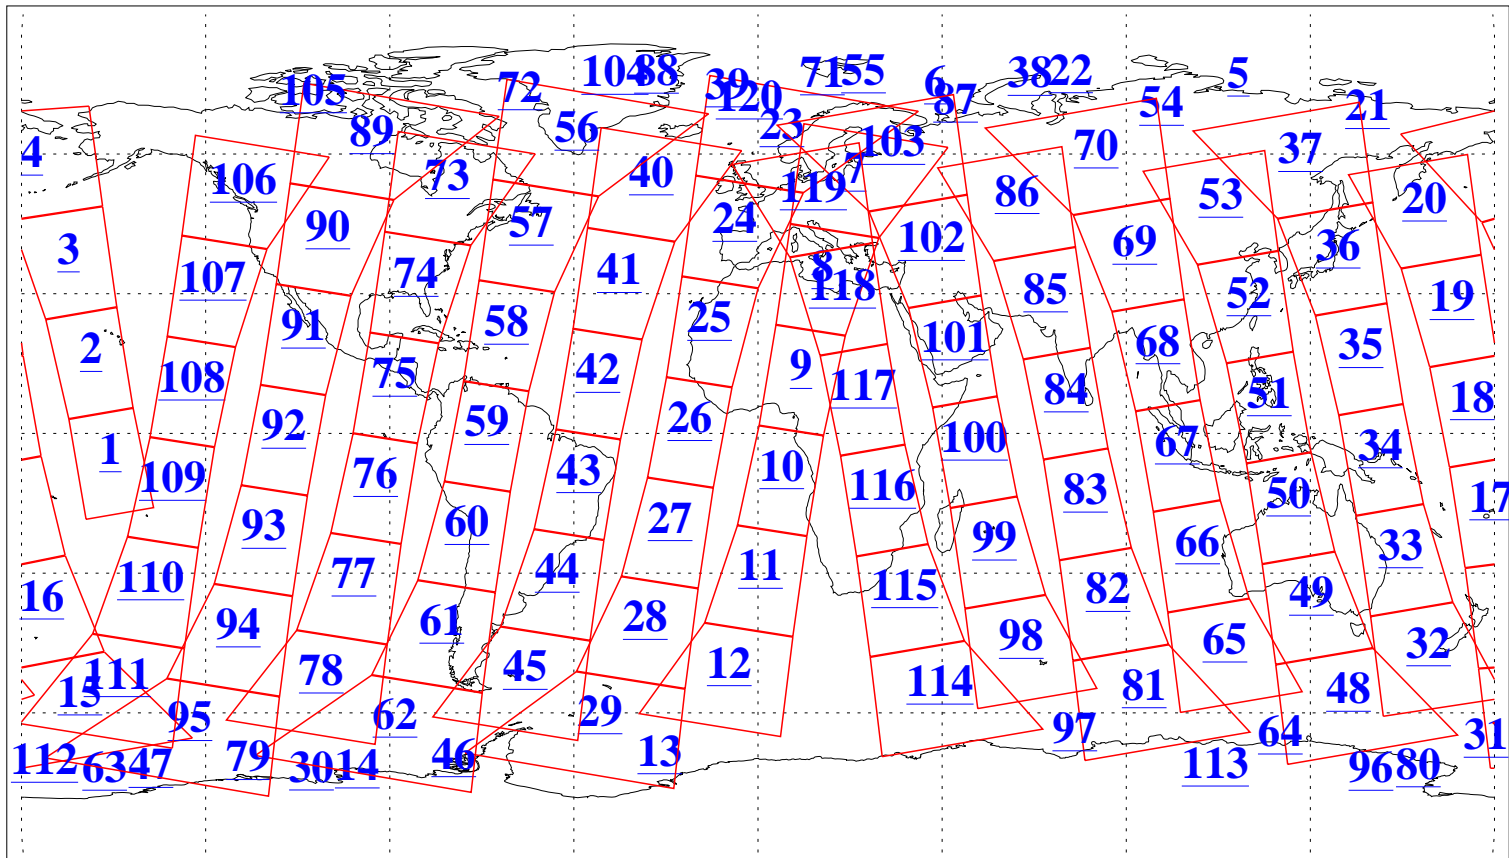

L1B Availability
AMSU Granules: 240
HSB Granules: 0
AIRS Granules: 240

6 Sep 2005
DoY 249
Aqua Day 1221
Granules: 1 to 120

Granules: 121 to 240

Legend: AMSU Available, HSB Available, AIRS Available

L1B Availability
AMSU Granules: 240
HSB Granules: 0
AIRS Granules: 240

6 Sep 2005
DoY 249
Aqua Day 1221

Ascending Granules

Descending Granules

Legend: AMSU Available, HSB Available, AIRS Available

L1B Availability
 AMSU Granules: 240
 HSB Granules: 0
 AIRS Granules: 240

6 Sep 2005
 DoY 249
 Aqua Day 1221

Northern Hemisphere Granules

Southern Hemisphere Granules

Legend: AMSU Available, HSB Available, AIRS Available