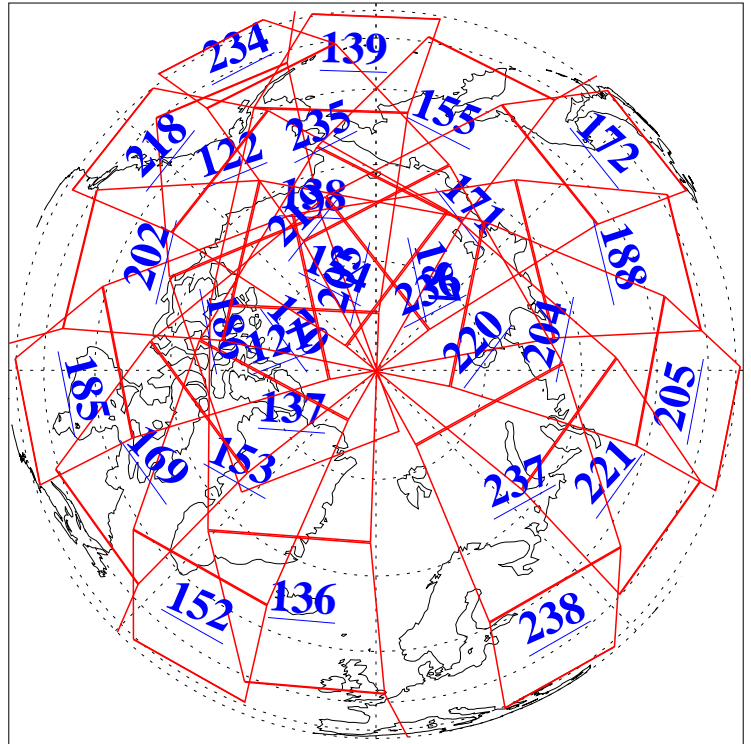

L1B Availability
AMSU Granules: 240
HSB Granules: 0
AIRS Granules: 240

6 Sep 2005
DoY 249
Aqua Day 1221
Granules: 1 to 120

Granules: 121 to 240

Legend: AMSU Available, HSB Available, AIRS Available

L1B Availability
AMSU Granules: 240
HSB Granules: 0
AIRS Granules: 240

6 Sep 2005
DoY 249
Aqua Day 1221

Ascending Granules

Descending Granules

Legend: AMSU Available, HSB Available, AIRS Available

L1B Availability
 AMSU Granules: 240
 HSB Granules: 0
 AIRS Granules: 240

6 Sep 2005
 DoY 249
 Aqua Day 1221

Northern Hemisphere Granules

Southern Hemisphere Granules

Legend: AMSU Available, HSB Available, AIRS Available