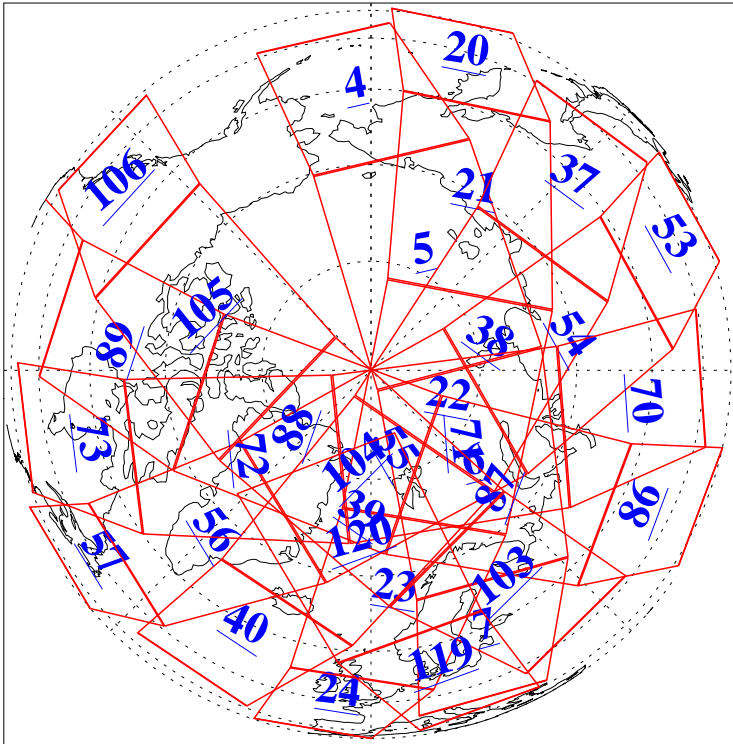

L1B Availability
AMSU Granules: 240
HSB Granules: 0
AIRS Granules: 240

6 Sep 2005
DoY 249
Aqua Day 1221
Granules: 1 to 120

Granules: 121 to 240

Legend: AMSU Available, HSB Available, AIRS Available

L1B Availability
AMSU Granules: 240
HSB Granules: 0
AIRS Granules: 240

6 Sep 2005
DoY 249
Aqua Day 1221

Ascending Granules

Descending Granules

Legend: AMSU Available, HSB Available, AIRS Available

L1B Availability
 AMSU Granules: 240
 HSB Granules: 0
 AIRS Granules: 240

6 Sep 2005
 DoY 249
 Aqua Day 1221

Northern Hemisphere Granules

Southern Hemisphere Granules

Legend: AMSU Available, HSB Available, AIRS Available