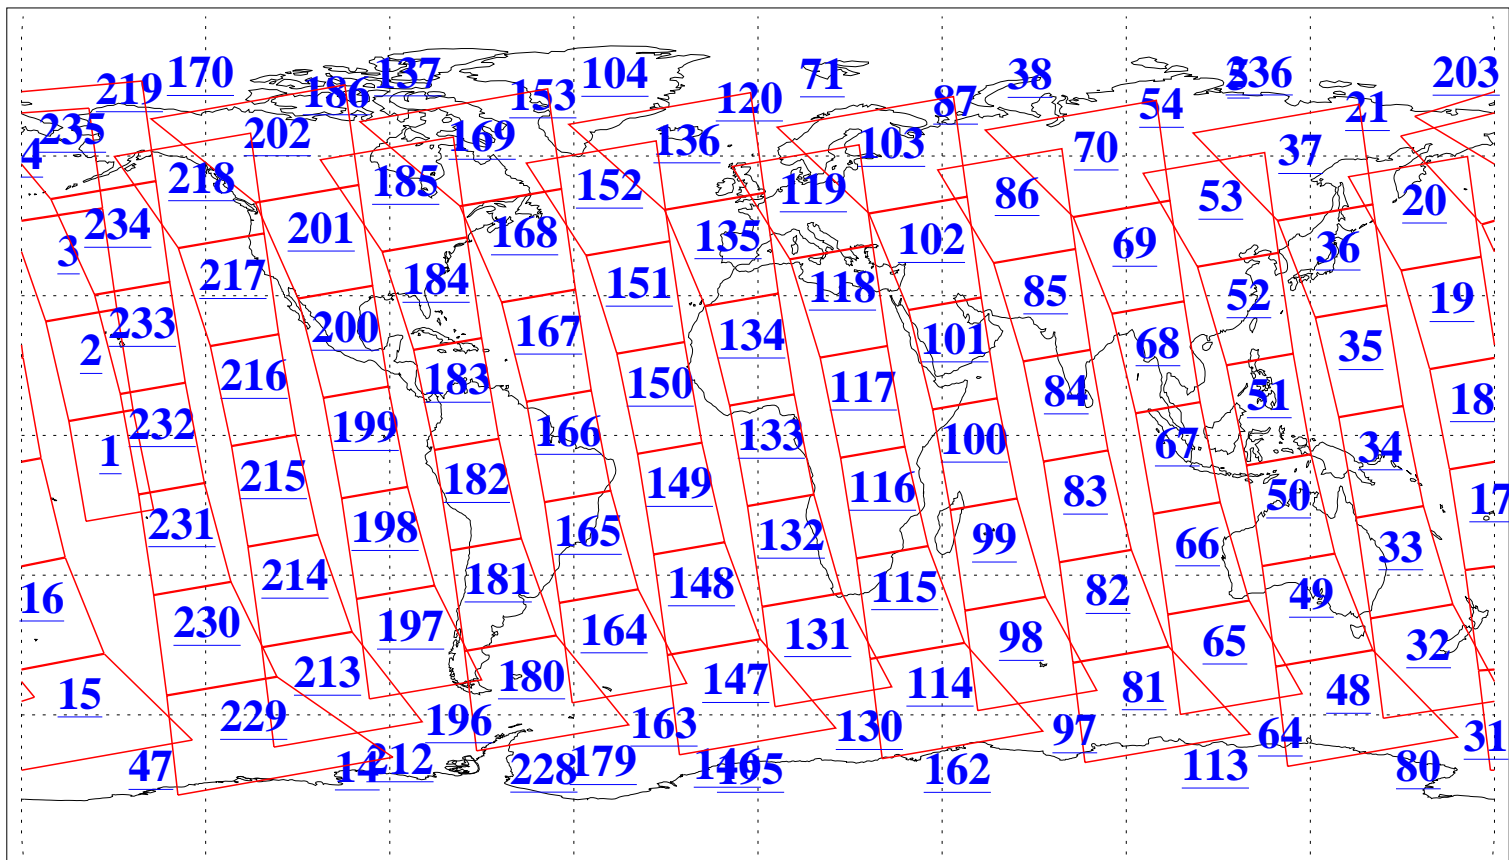

L1B Availability
AMSU Granules: 240
HSB Granules: 0
AIRS Granules: 240

6 Sep 2005
DoY 249
Aqua Day 1221
Granules: 1 to 120

Granules: 121 to 240

Legend: AMSU Available, HSB Available, AIRS Available

L1B Availability
AMSU Granules: 240
HSB Granules: 0
AIRS Granules: 240

6 Sep 2005
DoY 249
Aqua Day 1221

Ascending Granules

Descending Granules

Legend: AMSU Available, HSB Available, AIRS Available

L1B Availability
 AMSU Granules: 240
 HSB Granules: 0
 AIRS Granules: 240

6 Sep 2005
 DoY 249
 Aqua Day 1221

Northern Hemisphere Granules

Southern Hemisphere Granules

Legend: AMSU Available, HSB Available, AIRS Available