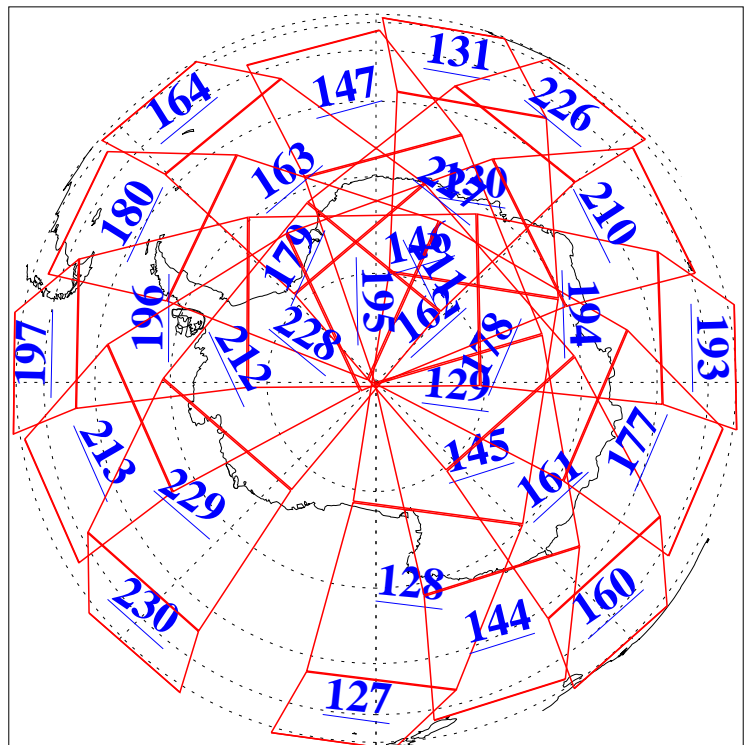

L1B Availability
AMSU Granules: 240
HSB Granules: 0
AIRS Granules: 240

6 Sep 2005
DoY 249
Aqua Day 1221
Granules: 1 to 120

Granules: 121 to 240

Legend: AMSU Available, HSB Available, AIRS Available

L1B Availability
AMSU Granules: 240
HSB Granules: 0
AIRS Granules: 240

6 Sep 2005
DoY 249
Aqua Day 1221

Ascending Granules

Descending Granules

Legend: AMSU Available, HSB Available, AIRS Available

L1B Availability
 AMSU Granules: 240
 HSB Granules: 0
 AIRS Granules: 240

6 Sep 2005
 DoY 249
 Aqua Day 1221

Northern Hemisphere Granules

Southern Hemisphere Granules

Legend: AMSU Available, HSB Available, AIRS Available