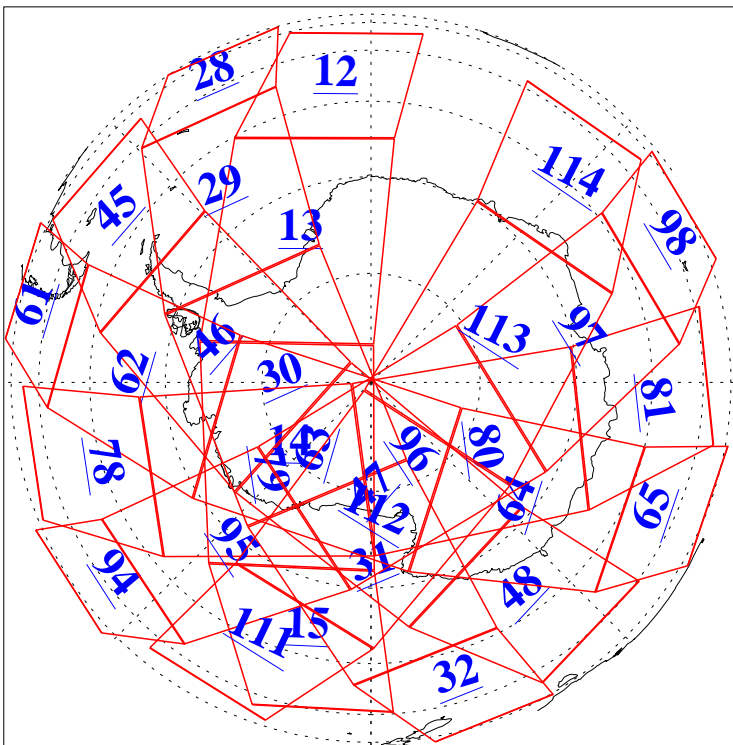

L1B Availability
AMSU Granules: 240
HSB Granules: 0
AIRS Granules: 240

6 Sep 2005
DoY 249
Aqua Day 1221
Granules: 1 to 120

Granules: 121 to 240

Legend: AMSU Available, HSB Available, AIRS Available

L1B Availability
AMSU Granules: 240
HSB Granules: 0
AIRS Granules: 240

6 Sep 2005
DoY 249
Aqua Day 1221

Ascending Granules

Descending Granules

Legend: AMSU Available, HSB Available, AIRS Available

L1B Availability
 AMSU Granules: 240
 HSB Granules: 0
 AIRS Granules: 240

6 Sep 2005
 DoY 249
 Aqua Day 1221

Northern Hemisphere Granules

Southern Hemisphere Granules

Legend: AMSU Available, HSB Available, AIRS Available