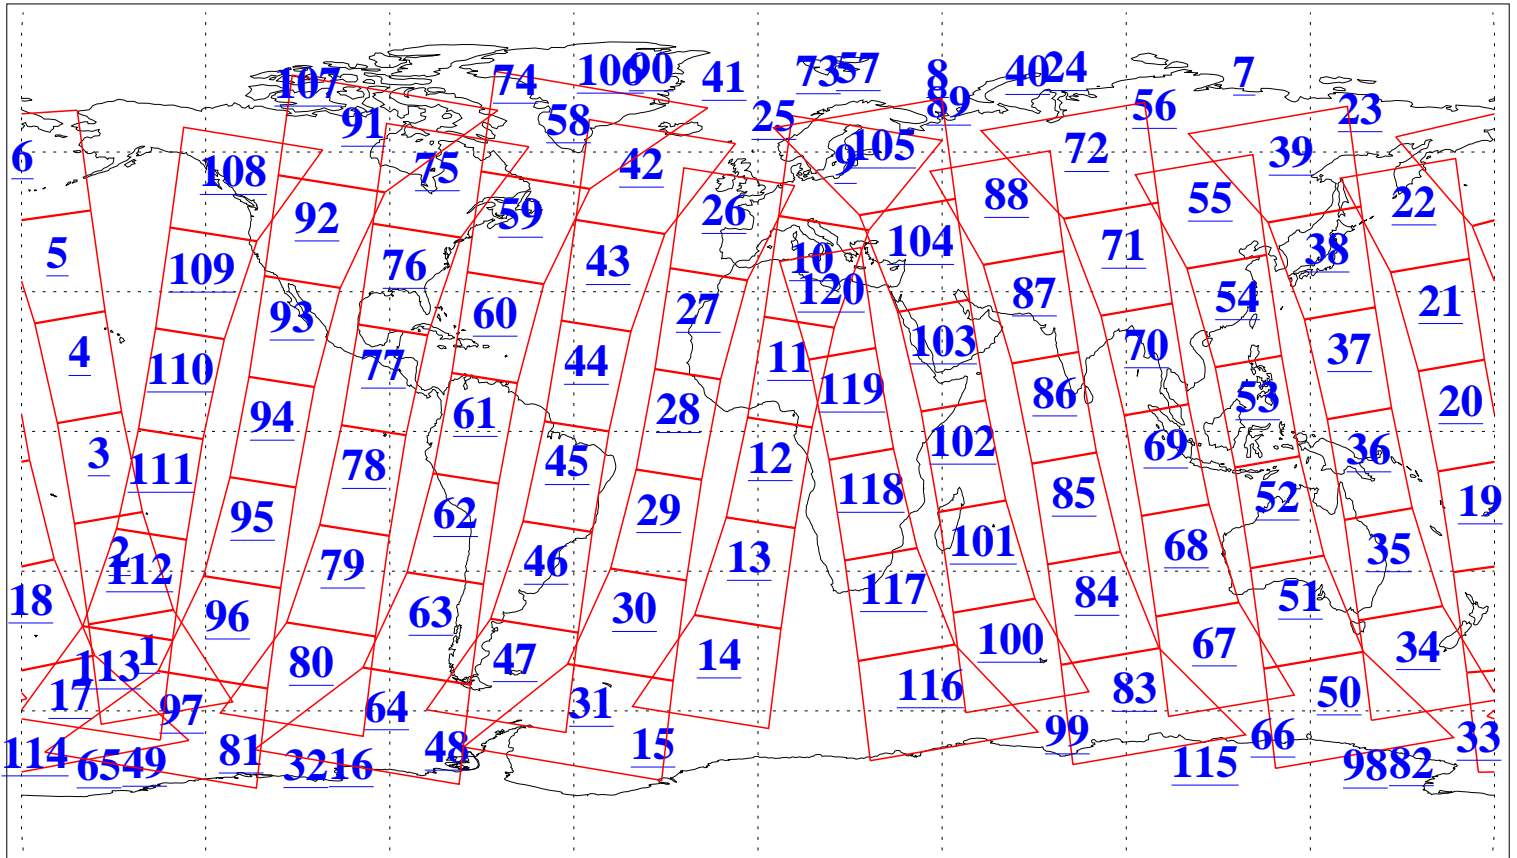

L1B Availability
AMSU Granules: 240
HSB Granules: 0
AIRS Granules: 240

4 Sep 2005
DoY 247
Aqua Day 1219
Granules: 1 to 120

Granules: 121 to 240

Legend: AMSU Available, HSB Available, AIRS Available

L1B Availability
AMSU Granules: 240
HSB Granules: 0
AIRS Granules: 240

4 Sep 2005
DoY 247
Aqua Day 1219

Ascending Granules

Descending Granules

Legend: AMSU Available, HSB Available, AIRS Available

L1B Availability
 AMSU Granules: 240
 HSB Granules: 0
 AIRS Granules: 240

4 Sep 2005
 DoY 247
 Aqua Day 1219

Northern Hemisphere Granules

Southern Hemisphere Granules

Legend: AMSU Available, HSB Available, AIRS Available