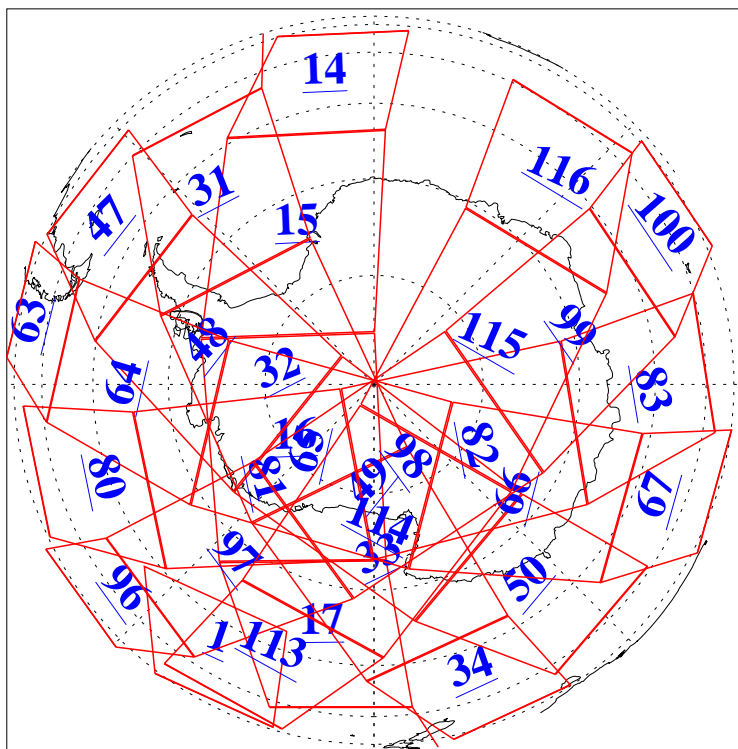

L1B Availability
AMSU Granules: 240
HSB Granules: 0
AIRS Granules: 240

4 Sep 2005
DoY 247
Aqua Day 1219
Granules: 1 to 120

Granules: 121 to 240

Legend: AMSU Available, HSB Available, AIRS Available

L1B Availability
AMSU Granules: 240
HSB Granules: 0
AIRS Granules: 240

4 Sep 2005
DoY 247
Aqua Day 1219

Ascending Granules

Descending Granules

Legend: AMSU Available, HSB Available, AIRS Available

L1B Availability
 AMSU Granules: 240
 HSB Granules: 0
 AIRS Granules: 240

4 Sep 2005
 DoY 247
 Aqua Day 1219

Northern Hemisphere Granules

Southern Hemisphere Granules

Legend: AMSU Available, HSB Available, AIRS Available