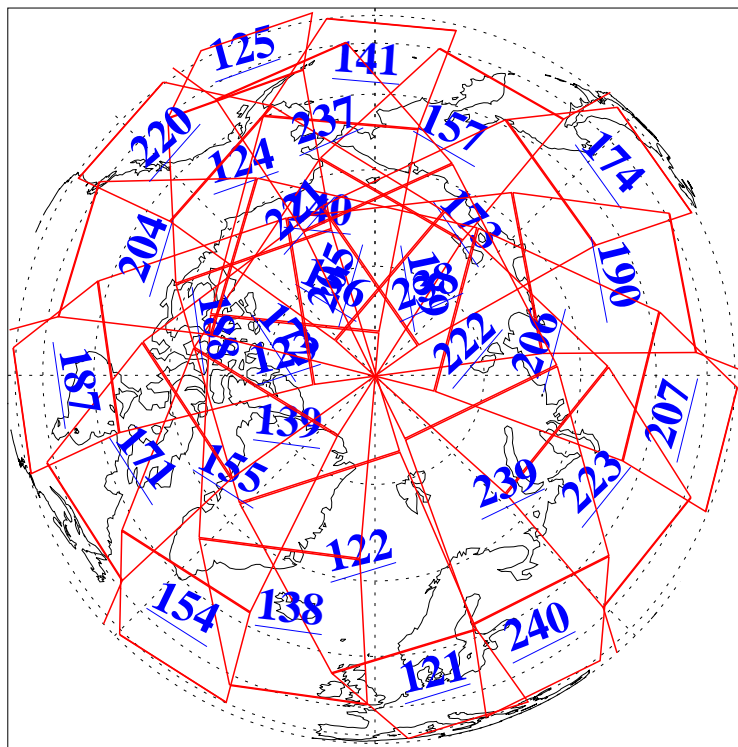

L1B Availability
AMSU Granules: 240
HSB Granules: 0
AIRS Granules: 240

4 Sep 2005
DoY 247
Aqua Day 1219
Granules: 1 to 120

Granules: 121 to 240

Legend: AMSU Available, HSB Available, AIRS Available

L1B Availability
AMSU Granules: 240
HSB Granules: 0
AIRS Granules: 240

4 Sep 2005
DoY 247
Aqua Day 1219

Ascending Granules

Descending Granules

Legend: AMSU Available, HSB Available, AIRS Available

L1B Availability
 AMSU Granules: 240
 HSB Granules: 0
 AIRS Granules: 240

4 Sep 2005
 DoY 247
 Aqua Day 1219

Northern Hemisphere Granules

Southern Hemisphere Granules

Legend: AMSU Available, HSB Available, AIRS Available