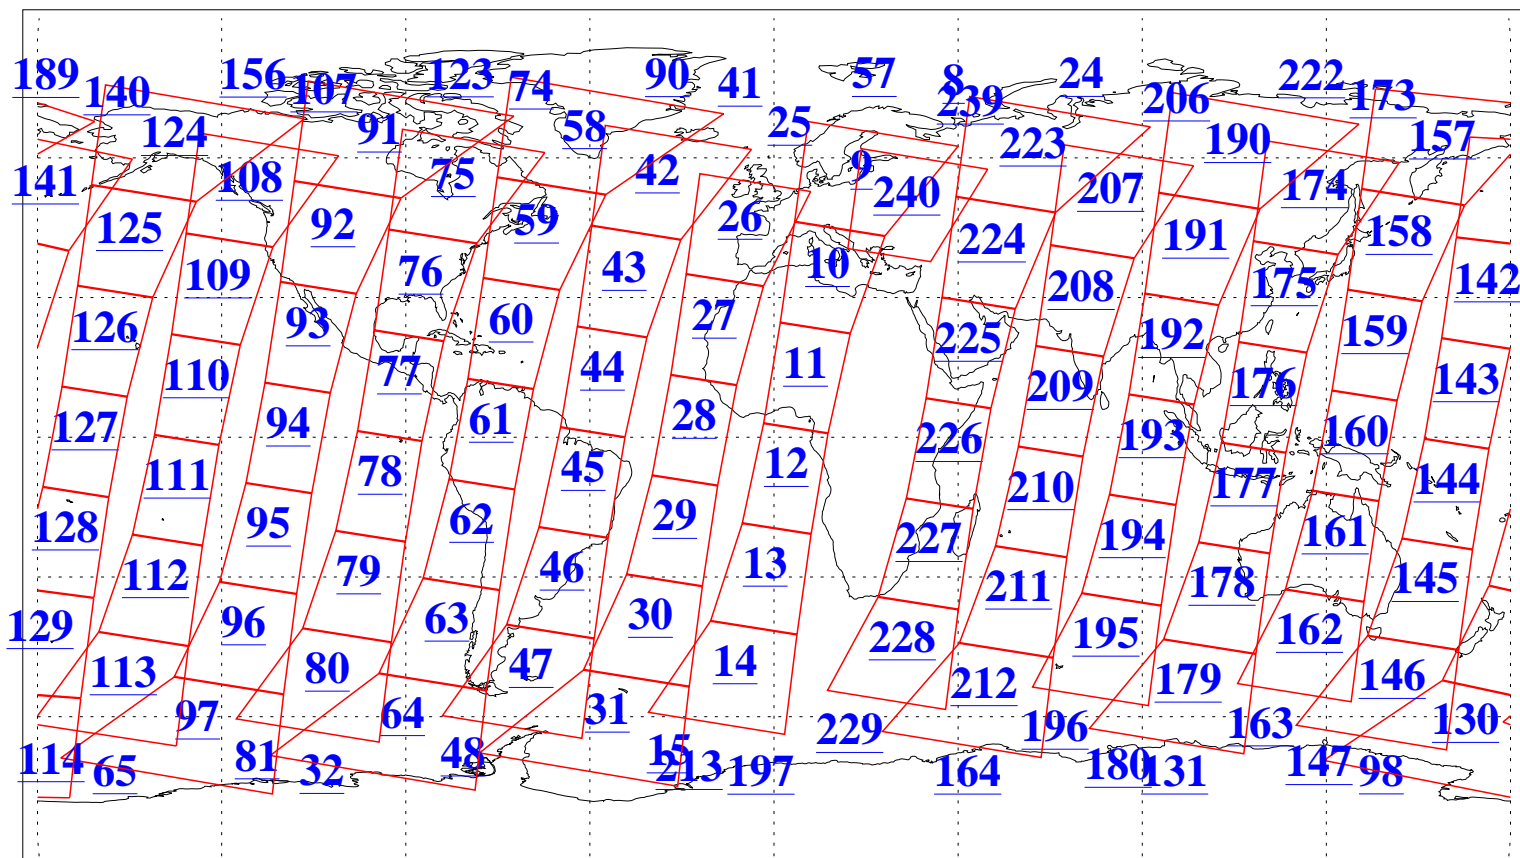

L1B Availability
AMSU Granules: 240
HSB Granules: 0
AIRS Granules: 240

4 Sep 2005
DoY 247
Aqua Day 1219
Granules: 1 to 120

Granules: 121 to 240

Legend: AMSU Available, HSB Available, AIRS Available

L1B Availability
AMSU Granules: 240
HSB Granules: 0
AIRS Granules: 240

4 Sep 2005
DoY 247
Aqua Day 1219

Ascending Granules

Descending Granules

Legend: AMSU Available, HSB Available, AIRS Available

L1B Availability
 AMSU Granules: 240
 HSB Granules: 0
 AIRS Granules: 240

4 Sep 2005
 DoY 247
 Aqua Day 1219

Northern Hemisphere Granules

Southern Hemisphere Granules

Legend: AMSU Available, HSB Available, AIRS Available