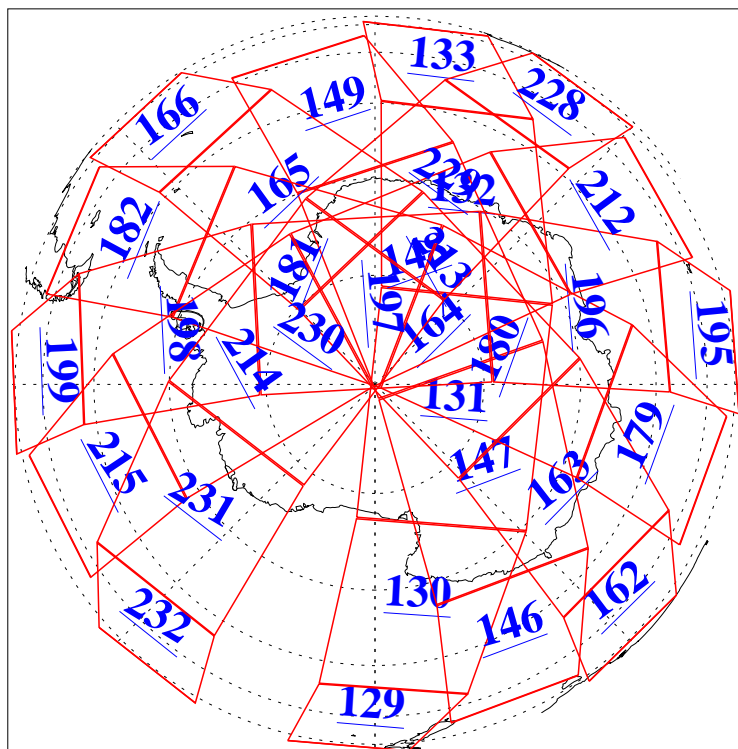

L1B Availability
AMSU Granules: 240
HSB Granules: 0
AIRS Granules: 240

4 Sep 2005
DoY 247
Aqua Day 1219
Granules: 1 to 120

Granules: 121 to 240

Legend: AMSU Available, HSB Available, AIRS Available

L1B Availability
AMSU Granules: 240
HSB Granules: 0
AIRS Granules: 240

4 Sep 2005
DoY 247
Aqua Day 1219

Ascending Granules

Descending Granules

Legend: AMSU Available, HSB Available, AIRS Available

L1B Availability
 AMSU Granules: 240
 HSB Granules: 0
 AIRS Granules: 240

4 Sep 2005
 DoY 247
 Aqua Day 1219

Northern Hemisphere Granules

Southern Hemisphere Granules

Legend: AMSU Available, HSB Available, AIRS Available