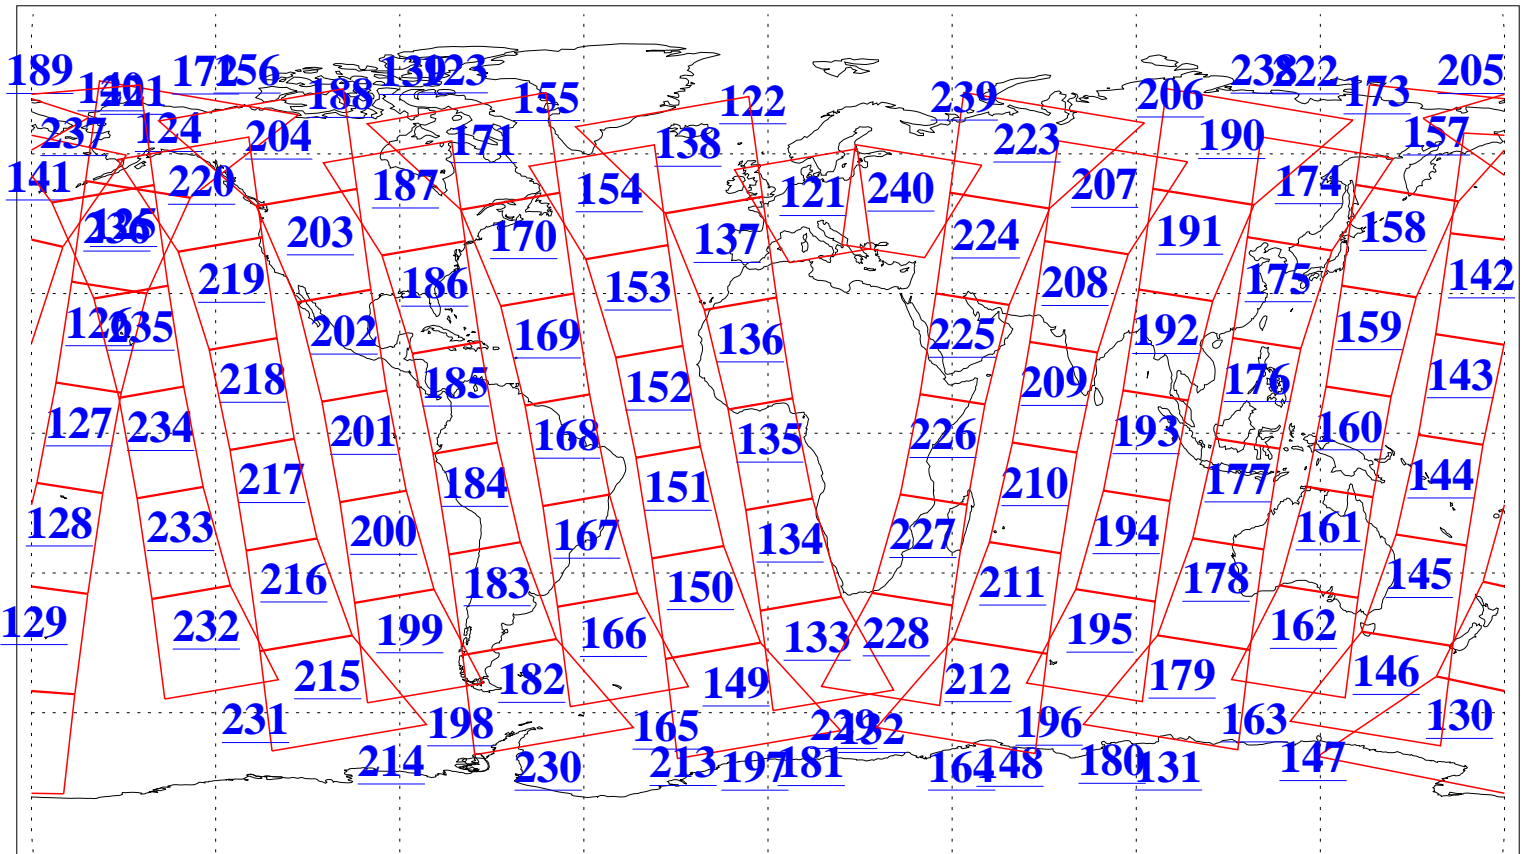

L1B Availability
AMSU Granules: 240
HSB Granules: 0
AIRS Granules: 240

4 Sep 2005
DoY 247
Aqua Day 1219
Granules: 1 to 120

Granules: 121 to 240

Legend: AMSU Available, HSB Available, AIRS Available

L1B Availability
AMSU Granules: 240
HSB Granules: 0
AIRS Granules: 240

4 Sep 2005
DoY 247
Aqua Day 1219

Ascending Granules

Descending Granules

Legend: AMSU Available, HSB Available, AIRS Available

L1B Availability
 AMSU Granules: 240
 HSB Granules: 0
 AIRS Granules: 240

4 Sep 2005
 DoY 247
 Aqua Day 1219

Northern Hemisphere Granules

Southern Hemisphere Granules

Legend: AMSU Available, HSB Available, AIRS Available