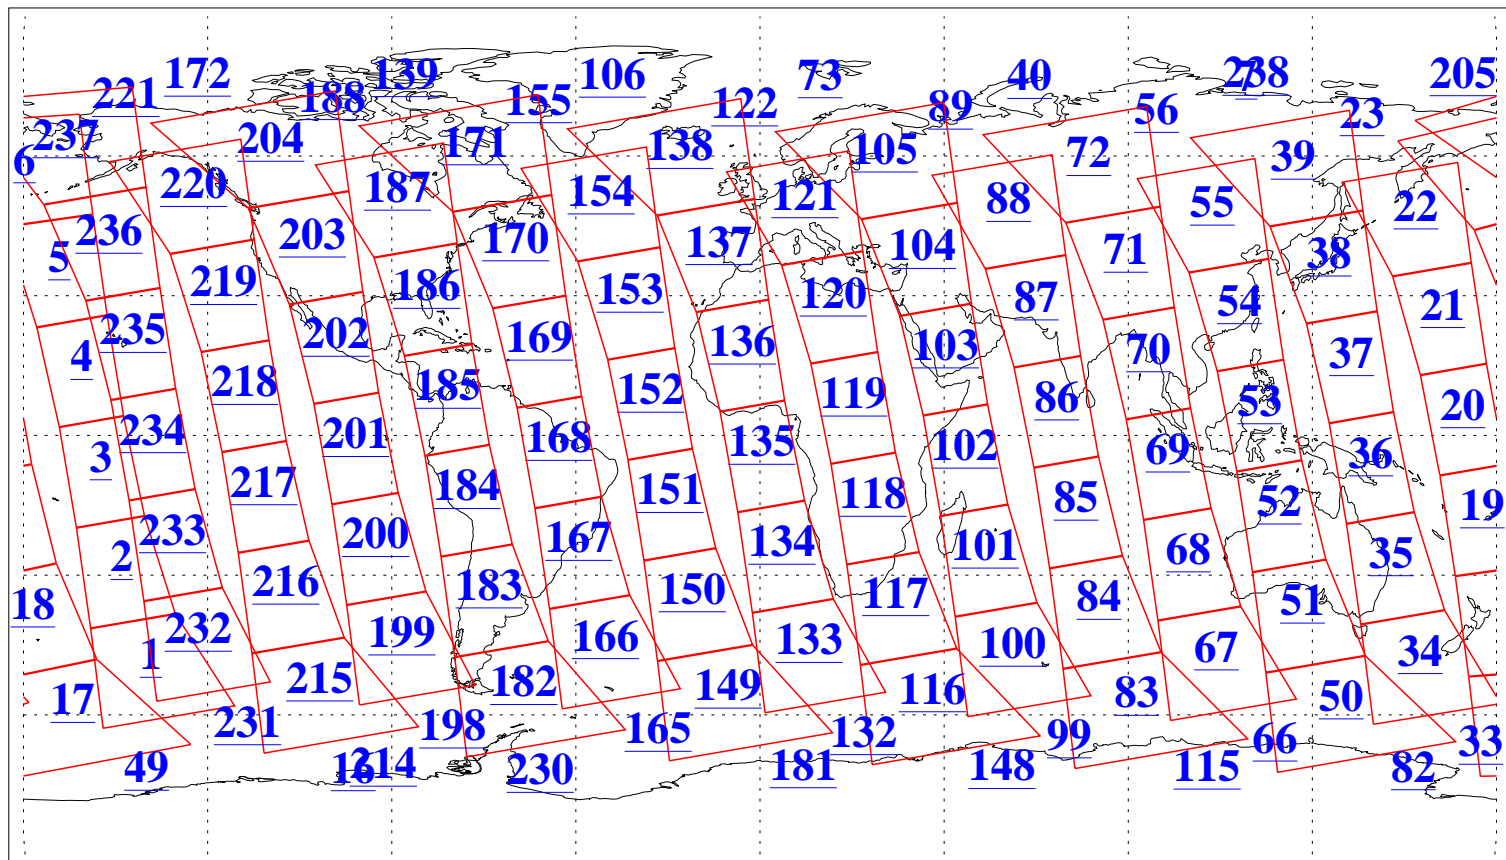

L1B Availability
AMSU Granules: 240
HSB Granules: 0
AIRS Granules: 240

4 Sep 2005
DoY 247
Aqua Day 1219
Granules: 1 to 120

Granules: 121 to 240

Legend: AMSU Available, HSB Available, AIRS Available

L1B Availability
AMSU Granules: 240
HSB Granules: 0
AIRS Granules: 240

4 Sep 2005
DoY 247
Aqua Day 1219

Ascending Granules

Descending Granules

Legend: AMSU Available, HSB Available, AIRS Available

L1B Availability
 AMSU Granules: 240
 HSB Granules: 0
 AIRS Granules: 240

4 Sep 2005
 DoY 247
 Aqua Day 1219

Northern Hemisphere Granules

Southern Hemisphere Granules

Legend: AMSU Available, HSB Available, AIRS Available