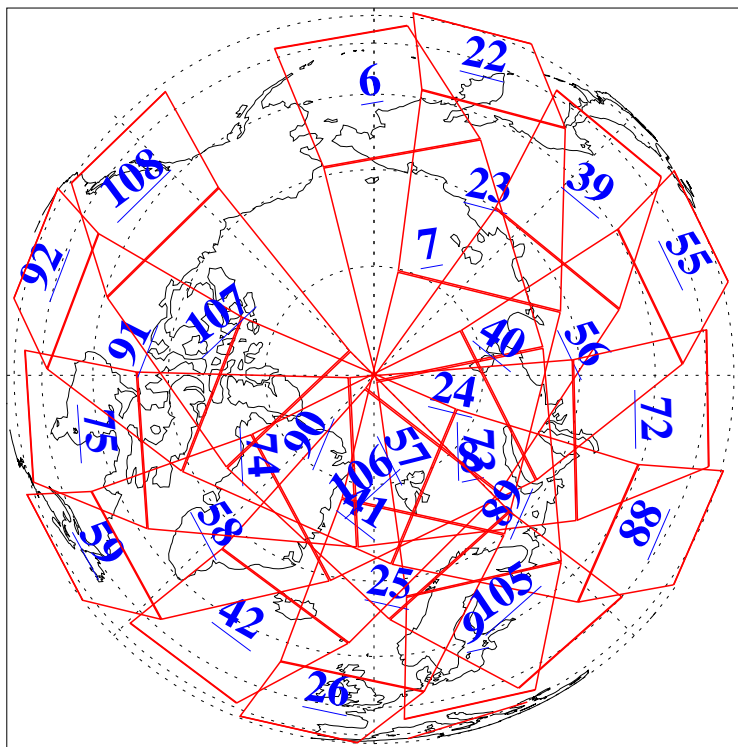

L1B Availability
AMSU Granules: 240
HSB Granules: 0
AIRS Granules: 240

4 Sep 2005
DoY 247
Aqua Day 1219
Granules: 1 to 120

Granules: 121 to 240

Legend: AMSU Available, HSB Available, AIRS Available

L1B Availability
AMSU Granules: 240
HSB Granules: 0
AIRS Granules: 240

4 Sep 2005
DoY 247
Aqua Day 1219

Ascending Granules

Descending Granules

Legend: AMSU Available, HSB Available, AIRS Available

L1B Availability
 AMSU Granules: 240
 HSB Granules: 0
 AIRS Granules: 240

4 Sep 2005
 DoY 247
 Aqua Day 1219

Northern Hemisphere Granules

Southern Hemisphere Granules

Legend: AMSU Available, HSB Available, AIRS Available