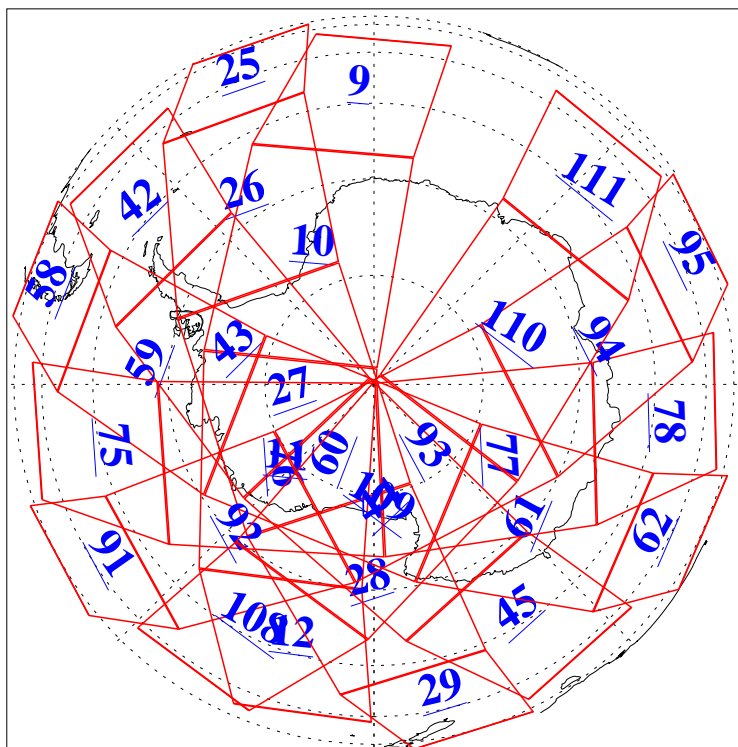

L1B Availability  
AMSU Granules: 240  
HSB Granules: 0  
AIRS Granules: 240

1 Sep 2005  
DoY 244  
Aqua Day 1216  
Granules: 1 to 120

Granules: 121 to 240

Legend: AMSU Available, HSB Available, AIRS Available

L1B Availability  
AMSU Granules: 240  
HSB Granules: 0  
AIRS Granules: 240

1 Sep 2005  
DoY 244  
Aqua Day 1216

Ascending Granules

Descending Granules

Legend: AMSU Available, HSB Available, AIRS Available

L1B Availability  
 AMSU Granules: 240  
 HSB Granules: 0  
 AIRS Granules: 240

1 Sep 2005  
 DoY 244  
 Aqua Day 1216

Northern Hemisphere Granules

Southern Hemisphere Granules

Legend: AMSU Available, HSB Available, AIRS Available