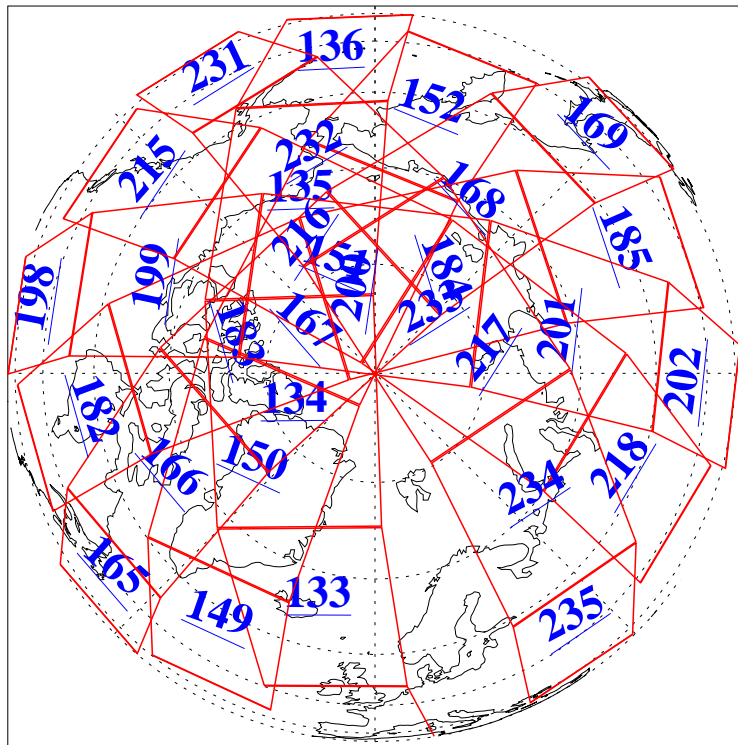

L1B Availability  
AMSU Granules: 240  
HSB Granules: 0  
AIRS Granules: 240

1 Sep 2005  
DoY 244  
Aqua Day 1216  
Granules: 1 to 120

Granules: 121 to 240

Legend: AMSU Available, HSB Available, AIRS Available

L1B Availability  
AMSU Granules: 240  
HSB Granules: 0  
AIRS Granules: 240

1 Sep 2005  
DoY 244  
Aqua Day 1216

Ascending Granules

Descending Granules

Legend: AMSU Available, HSB Available, AIRS Available

L1B Availability  
 AMSU Granules: 240  
 HSB Granules: 0  
 AIRS Granules: 240

1 Sep 2005  
 DoY 244  
 Aqua Day 1216

Northern Hemisphere Granules

Southern Hemisphere Granules

Legend: AMSU Available, HSB Available, AIRS Available