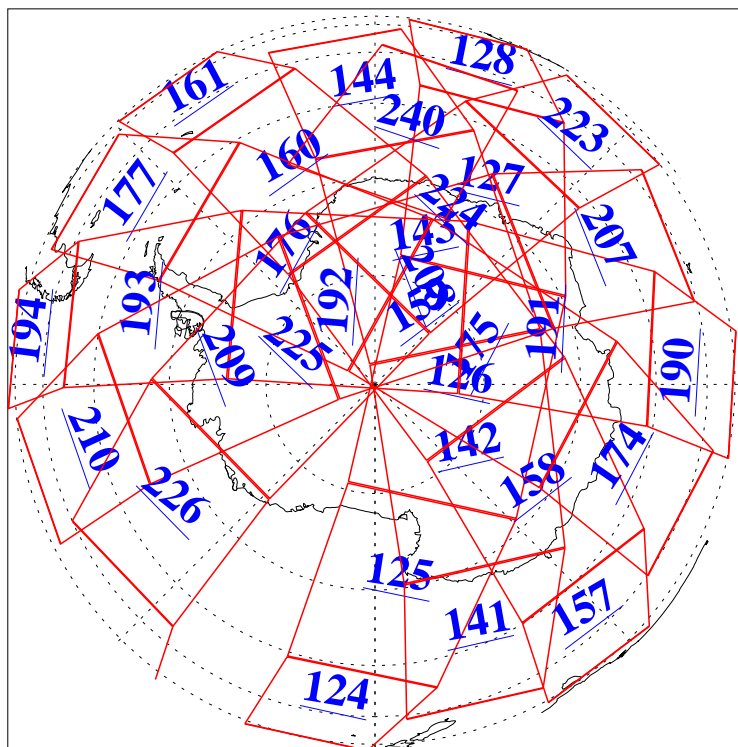

L1B Availability  
AMSU Granules: 240  
HSB Granules: 0  
AIRS Granules: 240

1 Sep 2005  
DoY 244  
Aqua Day 1216  
Granules: 1 to 120

Granules: 121 to 240

Legend: AMSU Available, HSB Available, AIRS Available

L1B Availability  
AMSU Granules: 240  
HSB Granules: 0  
AIRS Granules: 240

1 Sep 2005  
DoY 244  
Aqua Day 1216

Ascending Granules

Descending Granules

Legend: AMSU Available, HSB Available, AIRS Available

L1B Availability  
 AMSU Granules: 240  
 HSB Granules: 0  
 AIRS Granules: 240

1 Sep 2005  
 DoY 244  
 Aqua Day 1216

Northern Hemisphere Granules

Southern Hemisphere Granules

Legend: AMSU Available, HSB Available, AIRS Available