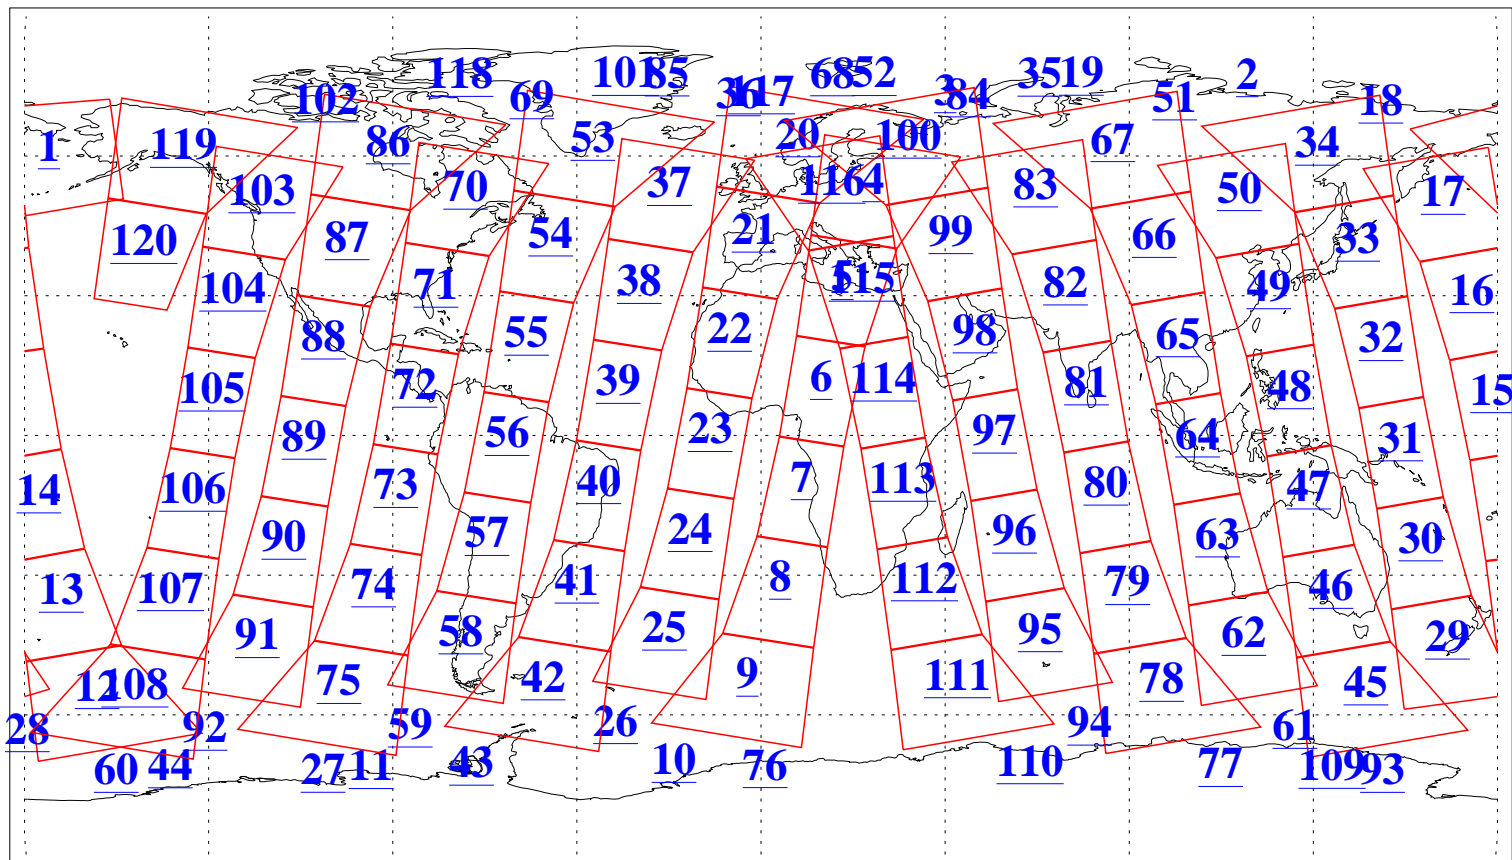

L1B Availability  
AMSU Granules: 240  
HSB Granules: 0  
AIRS Granules: 240

1 Sep 2005  
DoY 244  
Aqua Day 1216  
Granules: 1 to 120

Granules: 121 to 240

Legend: AMSU Available, HSB Available, AIRS Available

L1B Availability  
AMSU Granules: 240  
HSB Granules: 0  
AIRS Granules: 240

1 Sep 2005  
DoY 244  
Aqua Day 1216

Ascending Granules

Descending Granules

Legend: AMSU Available, HSB Available, AIRS Available

L1B Availability  
 AMSU Granules: 240  
 HSB Granules: 0  
 AIRS Granules: 240

1 Sep 2005  
 DoY 244  
 Aqua Day 1216

Northern Hemisphere Granules

Southern Hemisphere Granules

Legend: AMSU Available, HSB Available, AIRS Available