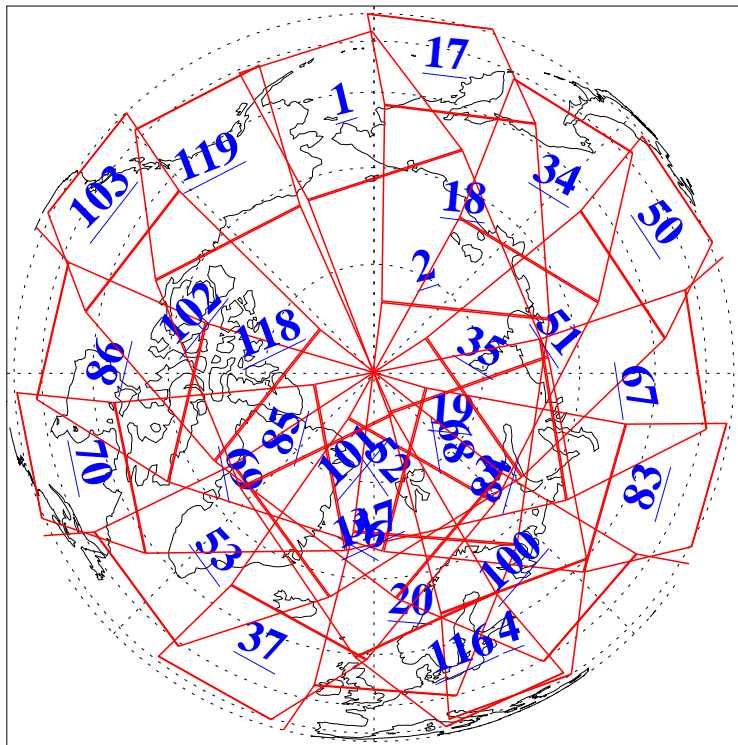

L1B Availability  
AMSU Granules: 240  
HSB Granules: 0  
AIRS Granules: 240

1 Sep 2005  
DoY 244  
Aqua Day 1216  
Granules: 1 to 120

Granules: 121 to 240

Legend: AMSU Available, HSB Available, AIRS Available

L1B Availability  
AMSU Granules: 240  
HSB Granules: 0  
AIRS Granules: 240

1 Sep 2005  
DoY 244  
Aqua Day 1216

Ascending Granules

Descending Granules

Legend: AMSU Available, HSB Available, AIRS Available

L1B Availability  
 AMSU Granules: 240  
 HSB Granules: 0  
 AIRS Granules: 240

1 Sep 2005  
 DoY 244  
 Aqua Day 1216

Northern Hemisphere Granules

Southern Hemisphere Granules

Legend: AMSU Available, HSB Available, AIRS Available