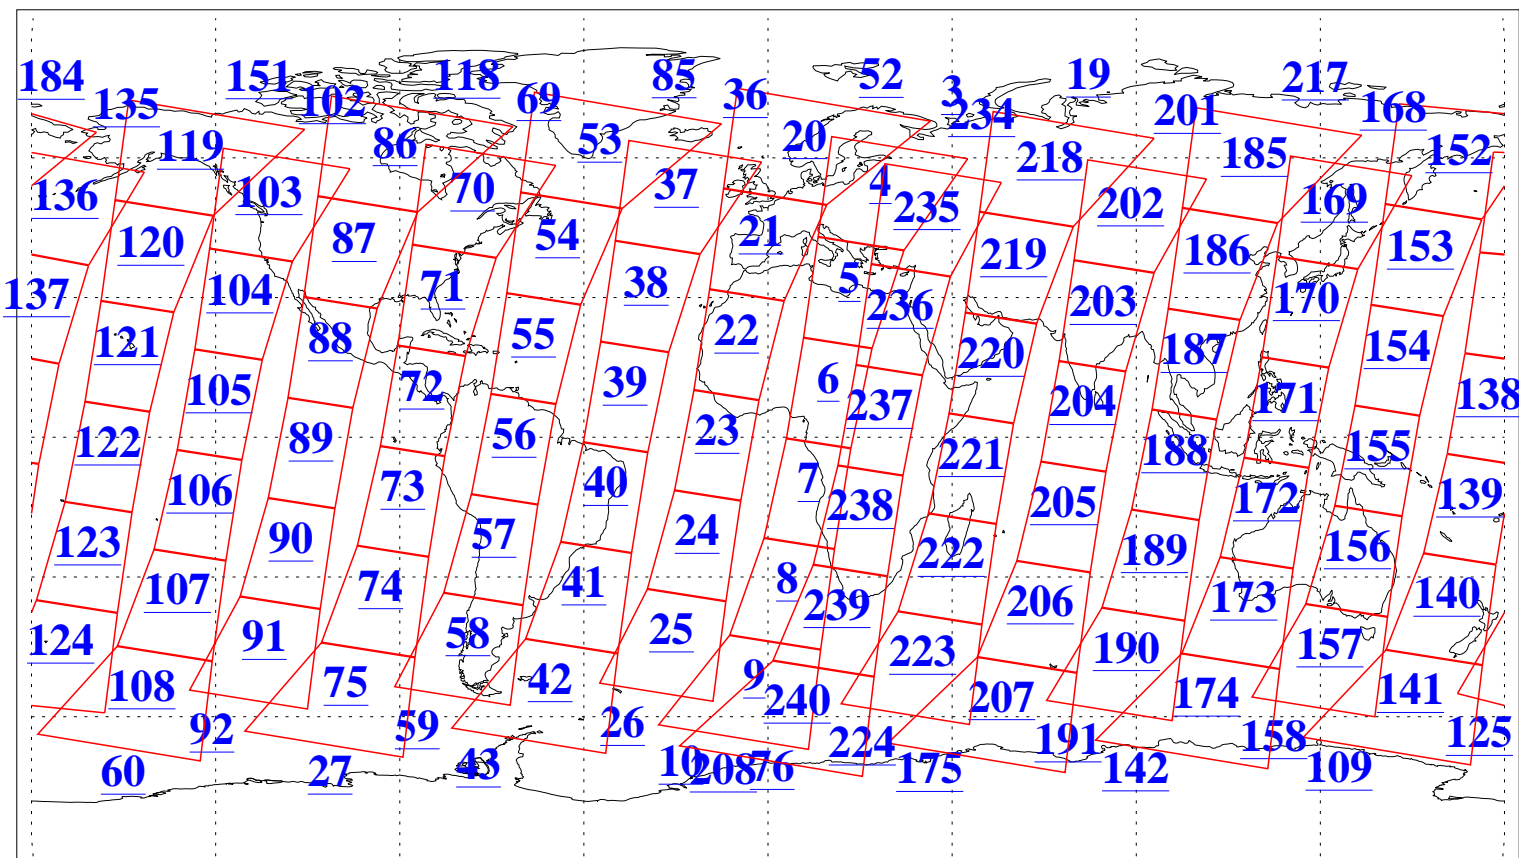

L1B Availability  
AMSU Granules: 240  
HSB Granules: 0  
AIRS Granules: 240

1 Sep 2005  
DoY 244  
Aqua Day 1216  
Granules: 1 to 120

Granules: 121 to 240

Legend: AMSU Available, HSB Available, AIRS Available

L1B Availability  
AMSU Granules: 240  
HSB Granules: 0  
AIRS Granules: 240

1 Sep 2005  
DoY 244  
Aqua Day 1216

Ascending Granules

Descending Granules

Legend: AMSU Available, HSB Available, AIRS Available

L1B Availability  
 AMSU Granules: 240  
 HSB Granules: 0  
 AIRS Granules: 240

1 Sep 2005  
 DoY 244  
 Aqua Day 1216

Northern Hemisphere Granules

Southern Hemisphere Granules

Legend: AMSU Available, HSB Available, AIRS Available