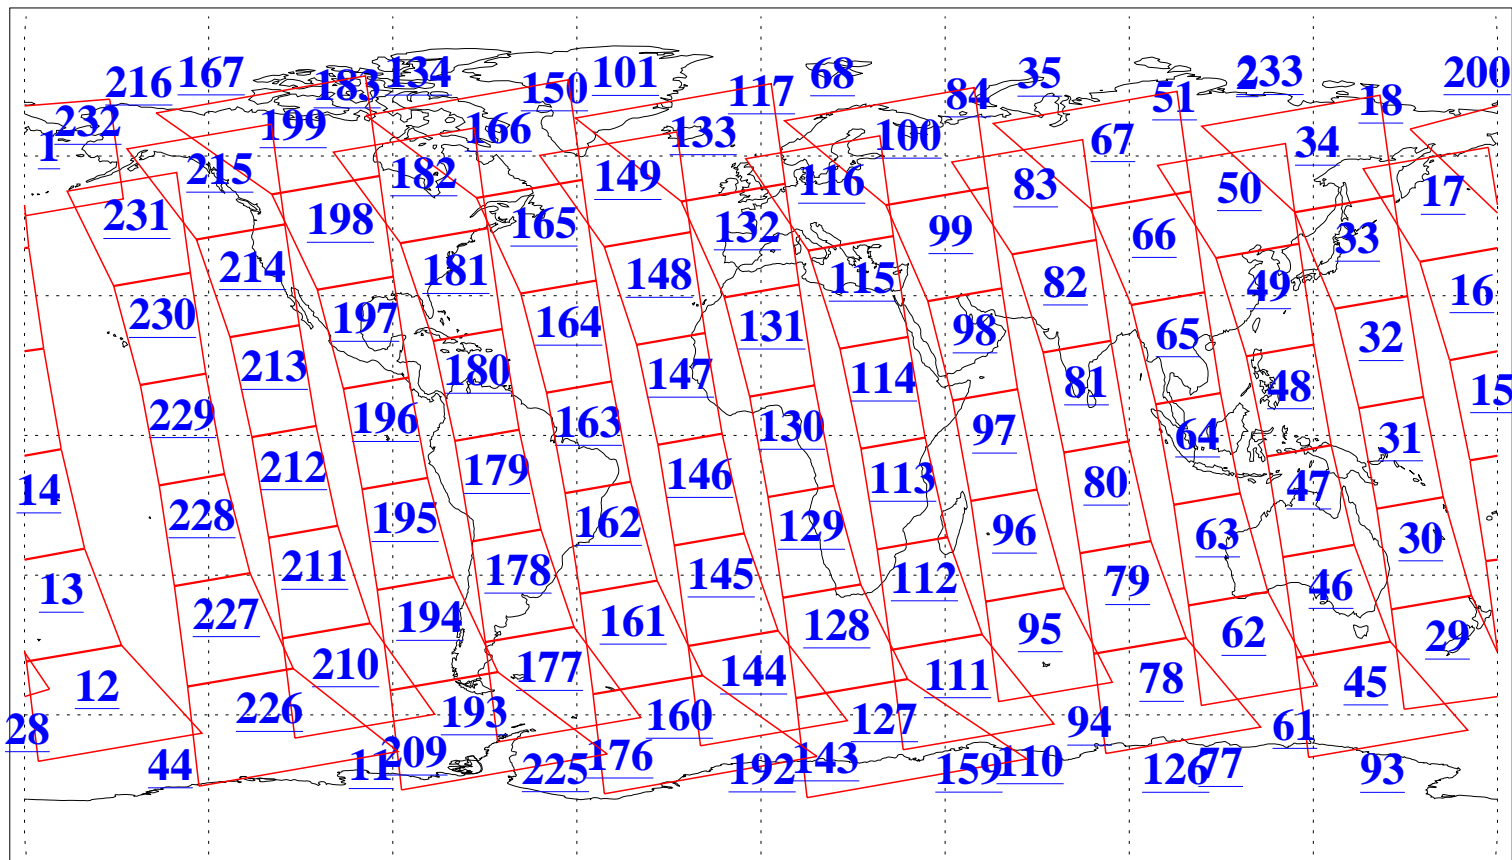

L1B Availability  
AMSU Granules: 240  
HSB Granules: 0  
AIRS Granules: 240

1 Sep 2005  
DoY 244  
Aqua Day 1216  
Granules: 1 to 120

Granules: 121 to 240

Legend: AMSU Available, HSB Available, AIRS Available

L1B Availability  
AMSU Granules: 240  
HSB Granules: 0  
AIRS Granules: 240

1 Sep 2005  
DoY 244  
Aqua Day 1216

Ascending Granules

Descending Granules

Legend: AMSU Available, HSB Available, AIRS Available

L1B Availability  
 AMSU Granules: 240  
 HSB Granules: 0  
 AIRS Granules: 240

1 Sep 2005  
 DoY 244  
 Aqua Day 1216

Northern Hemisphere Granules

Southern Hemisphere Granules

Legend: AMSU Available, HSB Available, AIRS Available