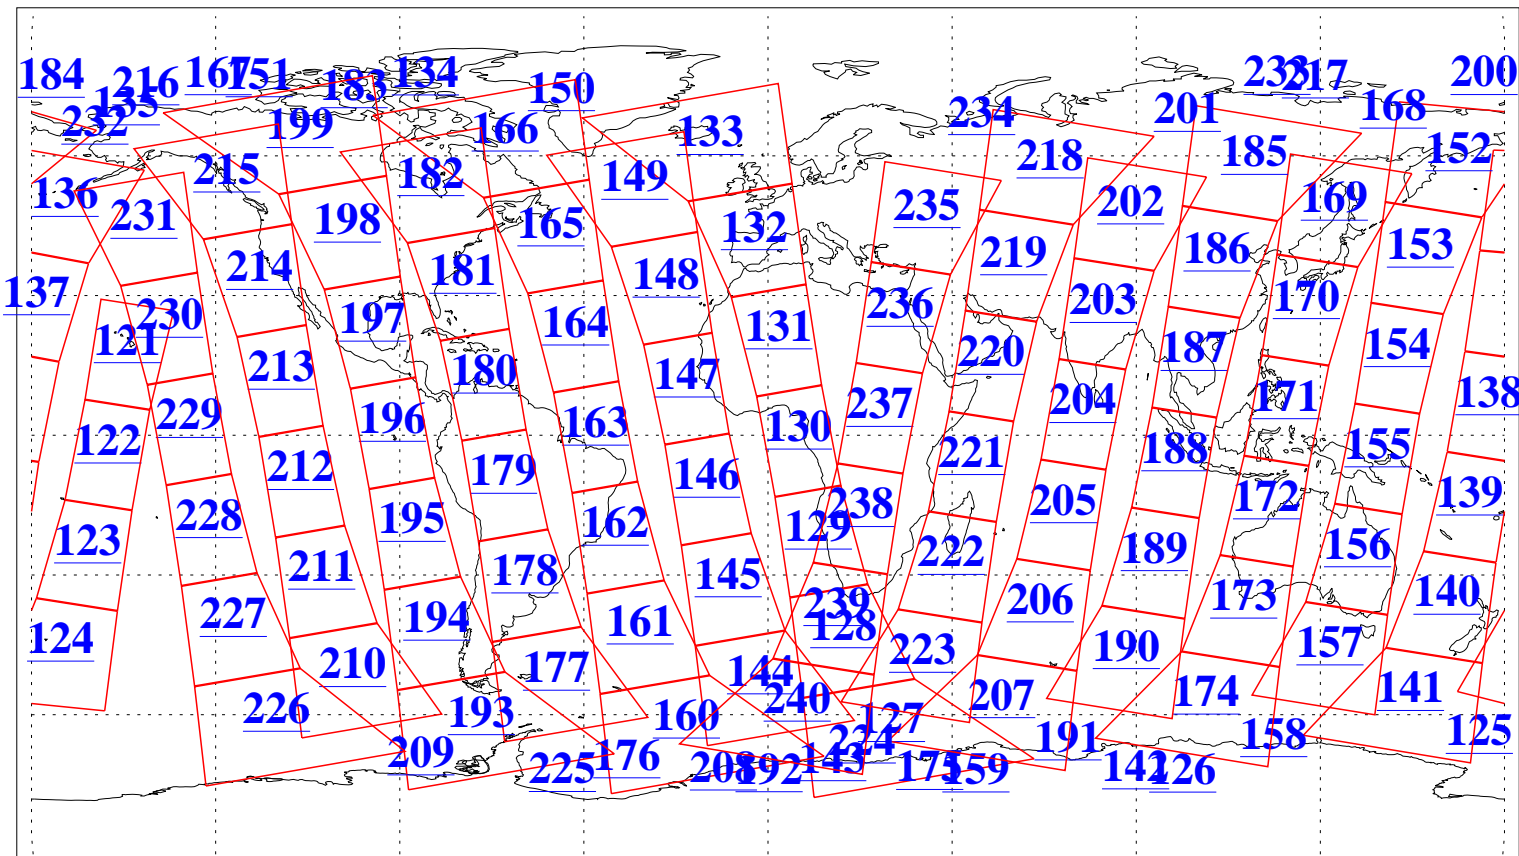

L1B Availability  
AMSU Granules: 240  
HSB Granules: 0  
AIRS Granules: 240

1 Sep 2005  
DoY 244  
Aqua Day 1216  
Granules: 1 to 120

Granules: 121 to 240

Legend: AMSU Available, HSB Available, AIRS Available

L1B Availability  
AMSU Granules: 240  
HSB Granules: 0  
AIRS Granules: 240

1 Sep 2005  
DoY 244  
Aqua Day 1216

Ascending Granules

Descending Granules

Legend: AMSU Available, HSB Available, AIRS Available

L1B Availability  
 AMSU Granules: 240  
 HSB Granules: 0  
 AIRS Granules: 240

1 Sep 2005  
 DoY 244  
 Aqua Day 1216

Northern Hemisphere Granules

Southern Hemisphere Granules

Legend: AMSU Available, HSB Available, AIRS Available