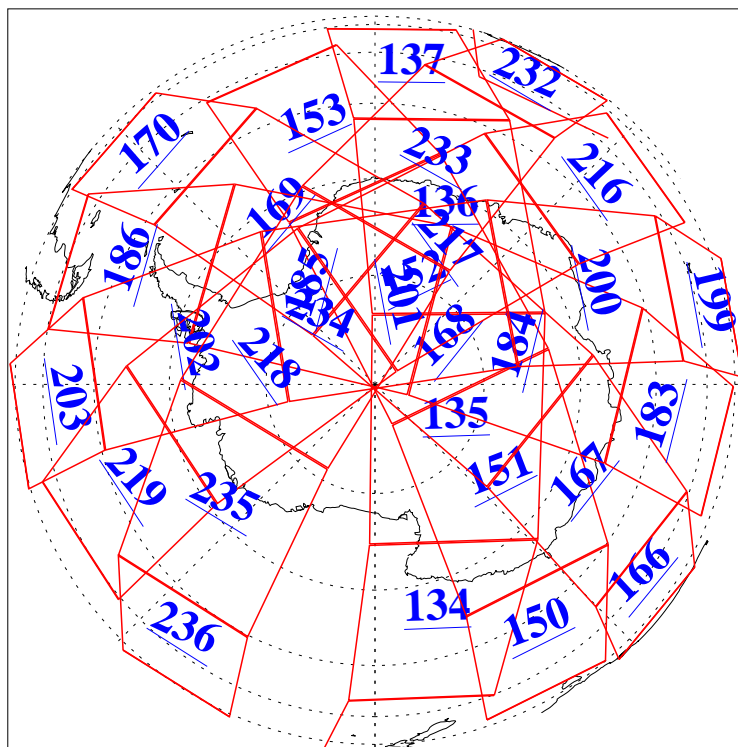

L1B Availability  
AMSU Granules: 240  
HSB Granules: 0  
AIRS Granules: 240

31 Aug 2005  
DoY 243  
Aqua Day 1215  
Granules: 1 to 120

Granules: 121 to 240

Legend: AMSU Available, HSB Available, AIRS Available

L1B Availability  
AMSU Granules: 240  
HSB Granules: 0  
AIRS Granules: 240

31 Aug 2005  
DoY 243  
Aqua Day 1215  
Ascending Granules

Descending Granules

Legend: AMSU Available, HSB Available, AIRS Available

L1B Availability  
 AMSU Granules: 240  
 HSB Granules: 0  
 AIRS Granules: 240

31 Aug 2005  
 DoY 243  
 Aqua Day 1215

Northern Hemisphere Granules

Southern Hemisphere Granules

Legend: AMSU Available, HSB Available, AIRS Available