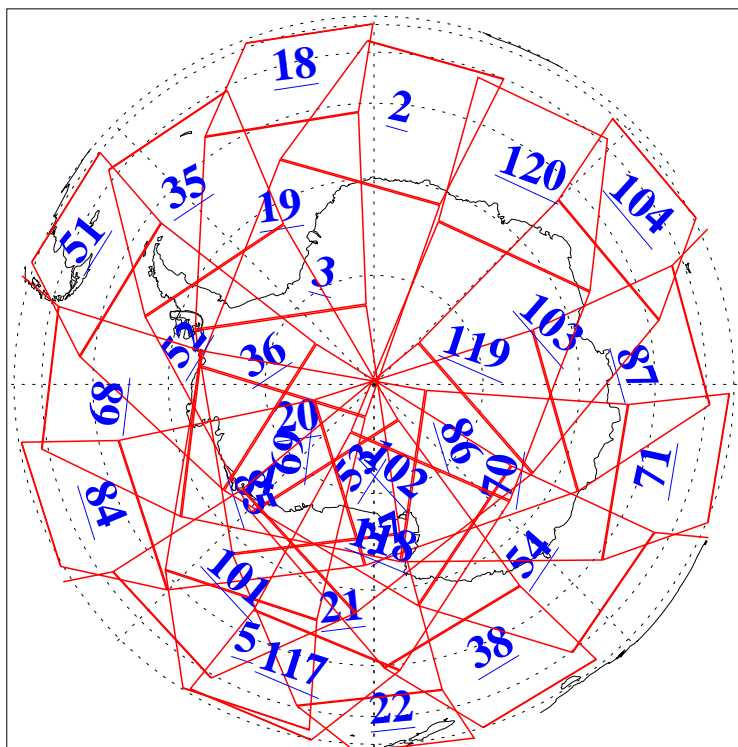

L1B Availability  
AMSU Granules: 240  
HSB Granules: 0  
AIRS Granules: 240

31 Aug 2005  
DoY 243  
Aqua Day 1215  
Granules: 1 to 120

Granules: 121 to 240

Legend: AMSU Available, HSB Available, AIRS Available

L1B Availability  
AMSU Granules: 240  
HSB Granules: 0  
AIRS Granules: 240

31 Aug 2005  
DoY 243  
Aqua Day 1215  
Ascending Granules

Descending Granules

Legend: AMSU Available, HSB Available, AIRS Available

L1B Availability  
 AMSU Granules: 240  
 HSB Granules: 0  
 AIRS Granules: 240

31 Aug 2005  
 DoY 243  
 Aqua Day 1215

Northern Hemisphere Granules

Southern Hemisphere Granules

Legend: AMSU Available, HSB Available, AIRS Available