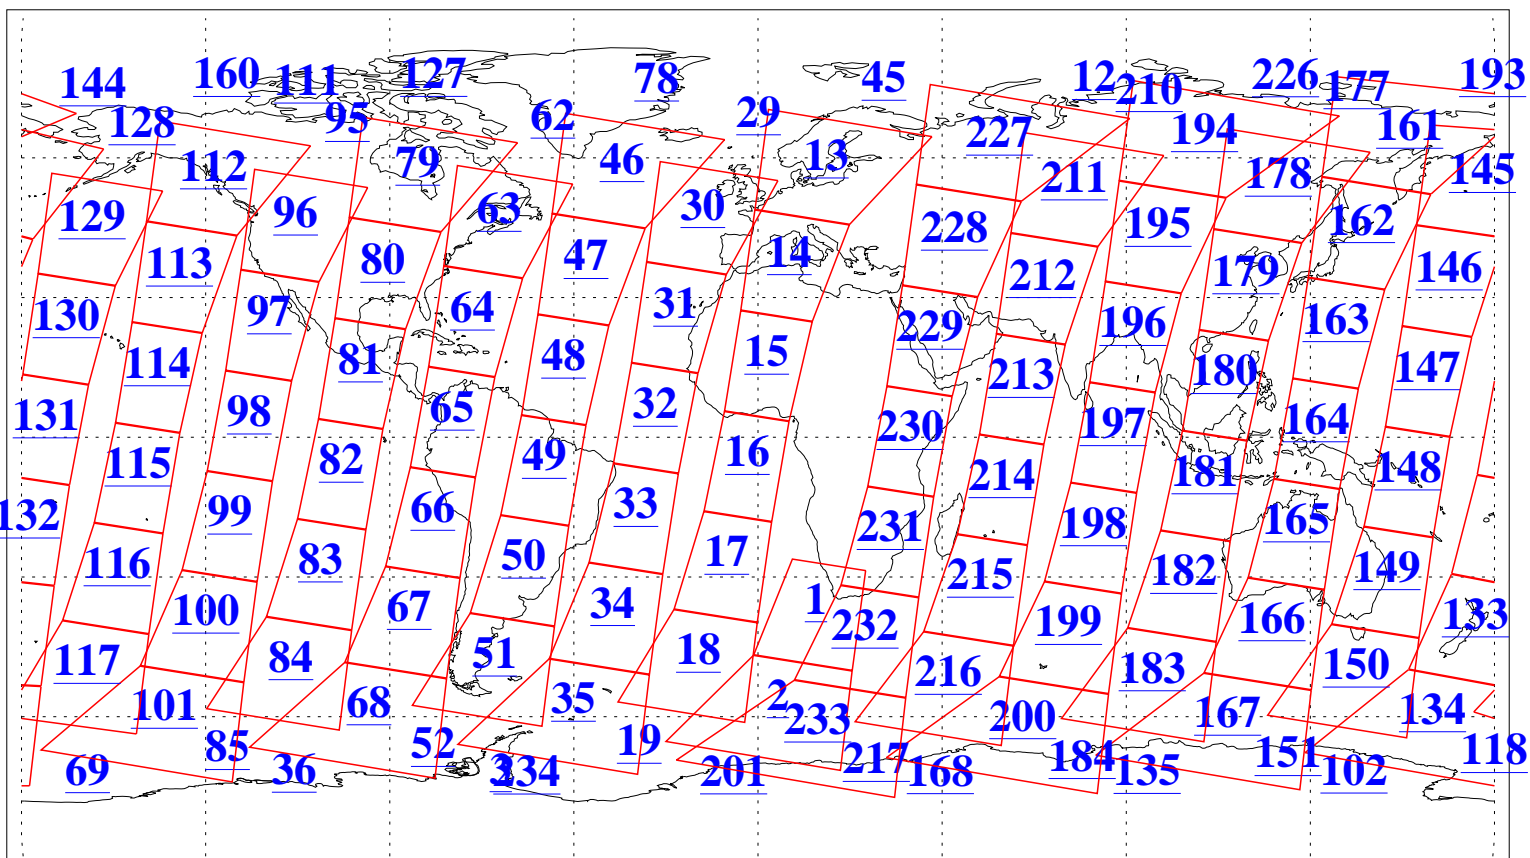

L1B Availability  
AMSU Granules: 240  
HSB Granules: 0  
AIRS Granules: 240

31 Aug 2005  
DoY 243  
Aqua Day 1215  
Granules: 1 to 120

Granules: 121 to 240

Legend: AMSU Available, HSB Available, AIRS Available

L1B Availability  
AMSU Granules: 240  
HSB Granules: 0  
AIRS Granules: 240

31 Aug 2005  
DoY 243  
Aqua Day 1215  
Ascending Granules

Descending Granules

Legend: AMSU Available, HSB Available, AIRS Available

L1B Availability  
 AMSU Granules: 240  
 HSB Granules: 0  
 AIRS Granules: 240

31 Aug 2005  
 DoY 243  
 Aqua Day 1215

Northern Hemisphere Granules

Southern Hemisphere Granules

Legend: AMSU Available, HSB Available, AIRS Available