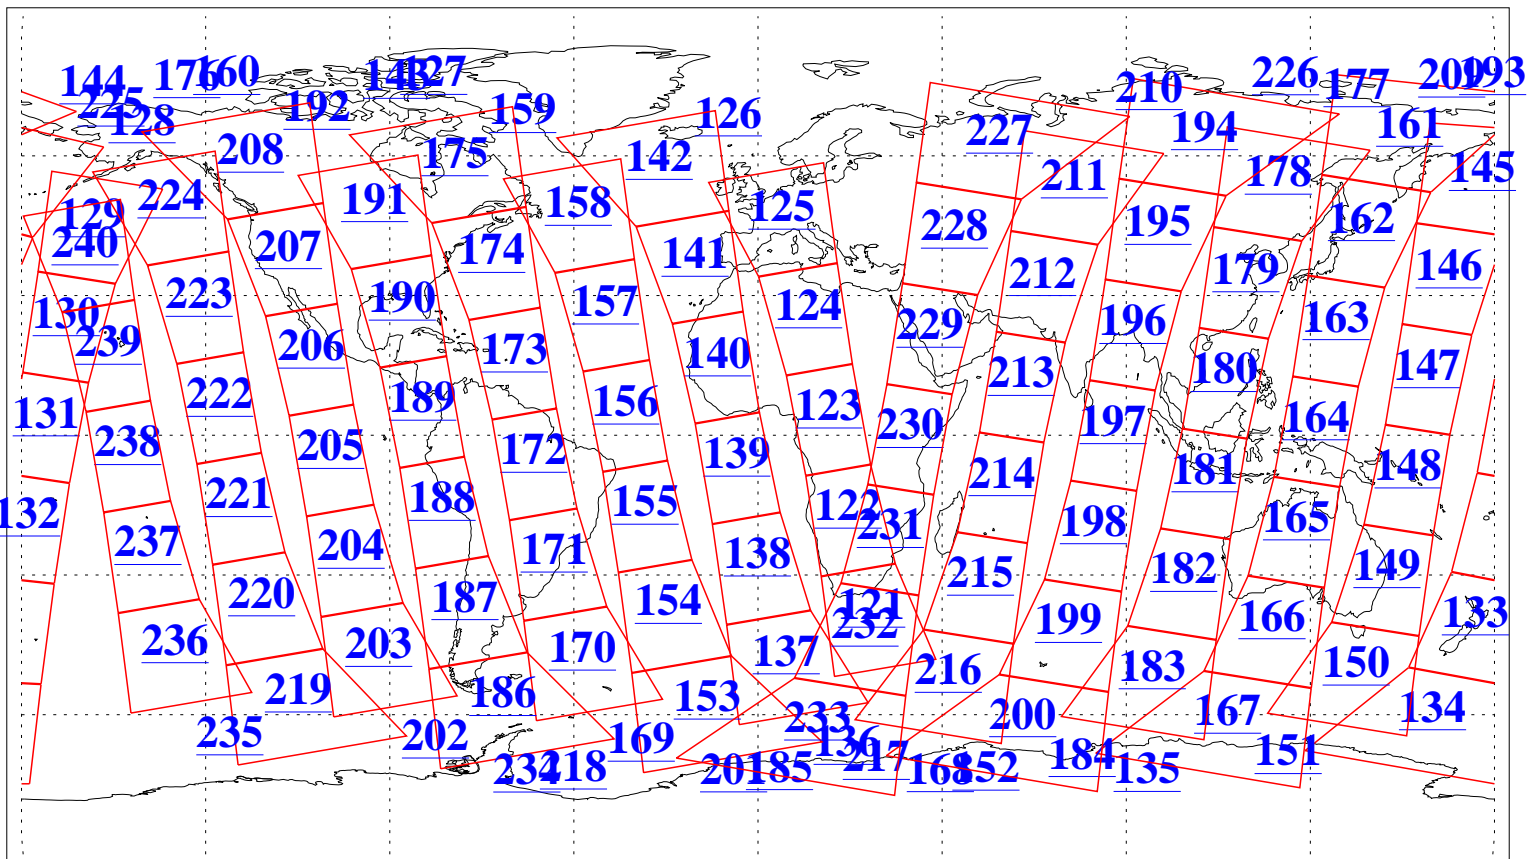

L1B Availability  
AMSU Granules: 240  
HSB Granules: 0  
AIRS Granules: 240

31 Aug 2005  
DoY 243  
Aqua Day 1215  
Granules: 1 to 120

Granules: 121 to 240

Legend: AMSU Available, HSB Available, AIRS Available

L1B Availability  
AMSU Granules: 240  
HSB Granules: 0  
AIRS Granules: 240

31 Aug 2005  
DoY 243  
Aqua Day 1215  
Ascending Granules

Descending Granules

Legend: AMSU Available, HSB Available, AIRS Available

L1B Availability  
 AMSU Granules: 240  
 HSB Granules: 0  
 AIRS Granules: 240

31 Aug 2005  
 DoY 243  
 Aqua Day 1215

Northern Hemisphere Granules

Southern Hemisphere Granules

Legend: AMSU Available, HSB Available, AIRS Available