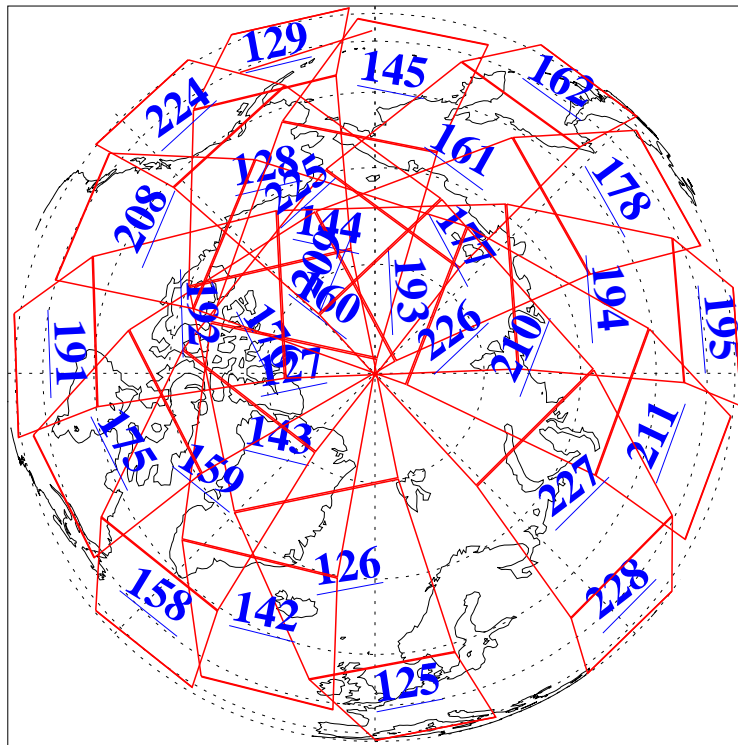

L1B Availability  
AMSU Granules: 240  
HSB Granules: 0  
AIRS Granules: 240

31 Aug 2005  
DoY 243  
Aqua Day 1215  
Ascending Granules

Descending Granules

Legend: AMSU Available, HSB Available, AIRS Available

L1B Availability  
 AMSU Granules: 240  
 HSB Granules: 0  
 AIRS Granules: 240

31 Aug 2005  
 DoY 243  
 Aqua Day 1215

Northern Hemisphere Granules

Southern Hemisphere Granules

Legend: AMSU Available, HSB Available, AIRS Available