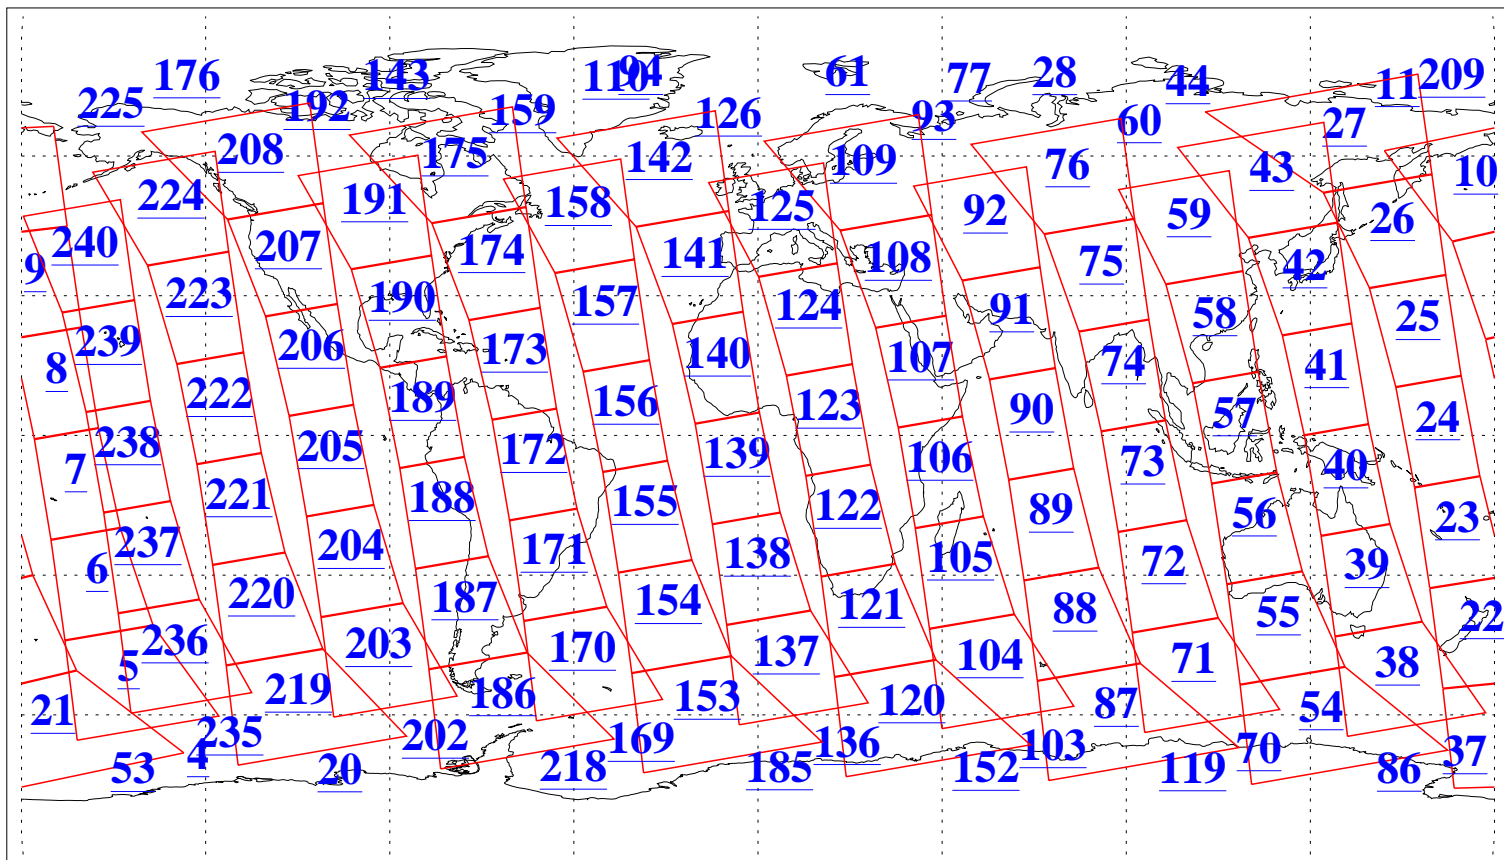

L1B Availability  
AMSU Granules: 240  
HSB Granules: 0  
AIRS Granules: 240

31 Aug 2005  
DoY 243  
Aqua Day 1215  
Granules: 1 to 120

Granules: 121 to 240

Legend: AMSU Available, HSB Available, AIRS Available

L1B Availability  
AMSU Granules: 240  
HSB Granules: 0  
AIRS Granules: 240

31 Aug 2005  
DoY 243  
Aqua Day 1215  
Ascending Granules

Descending Granules

Legend: AMSU Available, HSB Available, AIRS Available

L1B Availability  
 AMSU Granules: 240  
 HSB Granules: 0  
 AIRS Granules: 240

31 Aug 2005  
 DoY 243  
 Aqua Day 1215

Northern Hemisphere Granules

Southern Hemisphere Granules

Legend: AMSU Available, HSB Available, AIRS Available