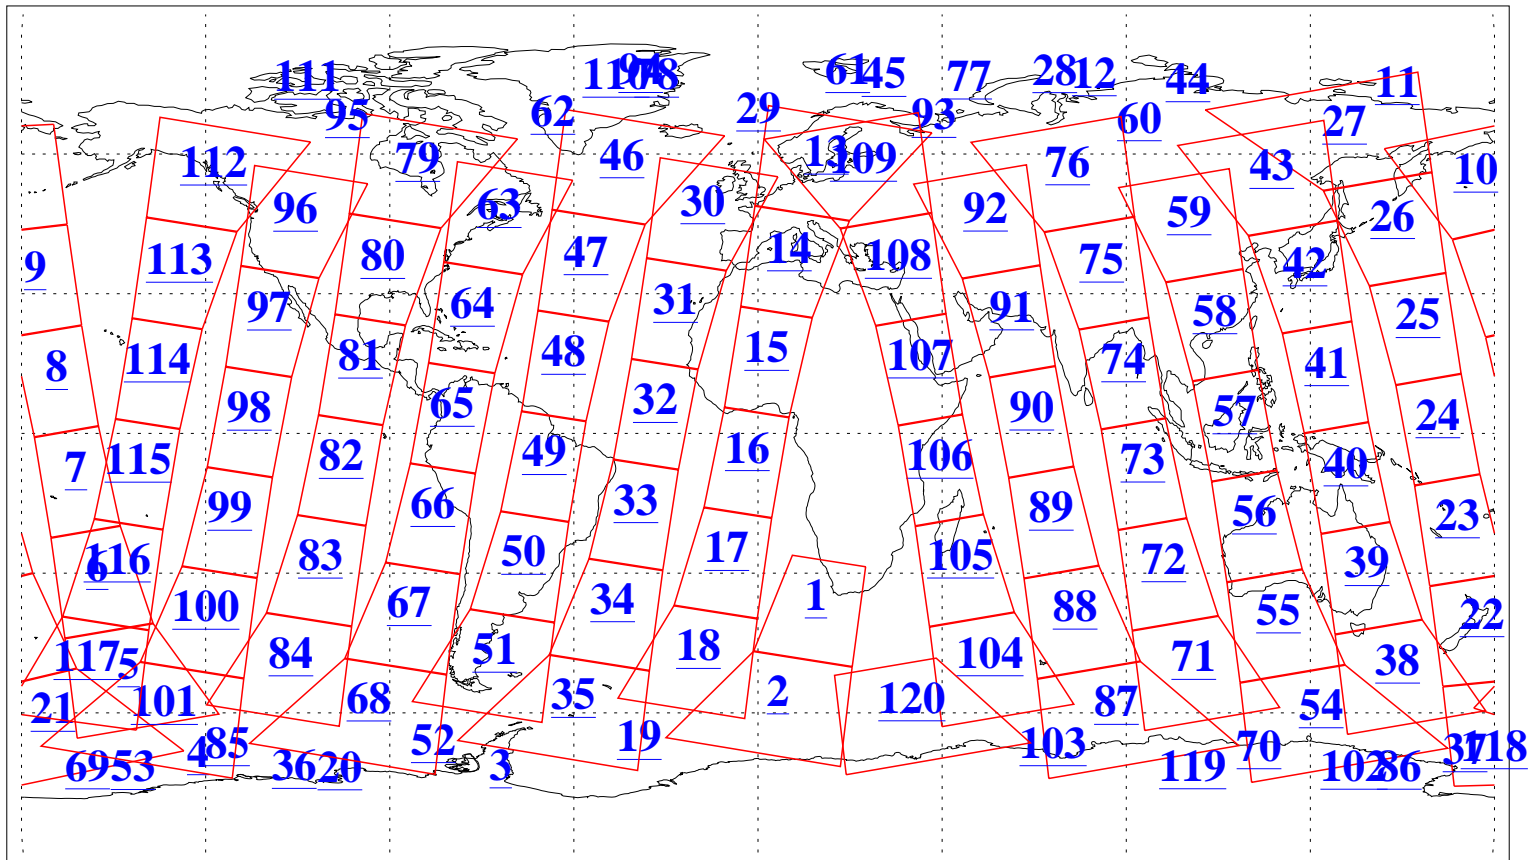

L1B Availability  
AMSU Granules: 240  
HSB Granules: 0  
AIRS Granules: 240

31 Aug 2005  
DoY 243  
Aqua Day 1215  
Granules: 1 to 120

Granules: 121 to 240

Legend: AMSU Available, HSB Available, AIRS Available

L1B Availability  
AMSU Granules: 240  
HSB Granules: 0  
AIRS Granules: 240

31 Aug 2005  
DoY 243  
Aqua Day 1215  
Ascending Granules

Descending Granules

Legend: AMSU Available, HSB Available, AIRS Available

L1B Availability  
 AMSU Granules: 240  
 HSB Granules: 0  
 AIRS Granules: 240

31 Aug 2005  
 DoY 243  
 Aqua Day 1215

Northern Hemisphere Granules

Southern Hemisphere Granules

Legend: AMSU Available, HSB Available, AIRS Available