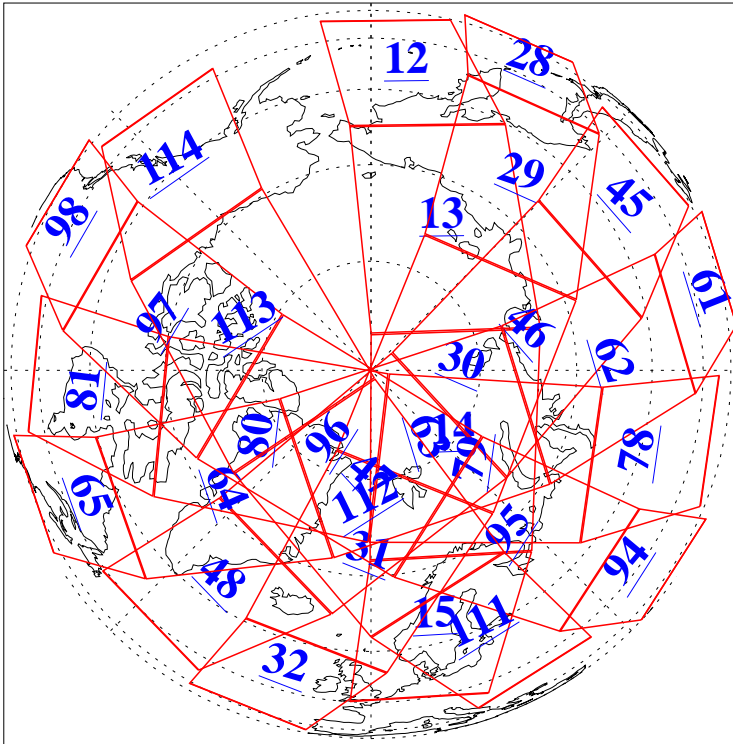

L1B Availability
AMSU Granules: 240
HSB Granules: 0
AIRS Granules: 240

29 Aug 2005
DoY 241
Aqua Day 1213
Granules: 1 to 120

Granules: 121 to 240

Legend: AMSU Available, HSB Available, AIRS Available

L1B Availability
AMSU Granules: 240
HSB Granules: 0
AIRS Granules: 240

29 Aug 2005
DoY 241
Aqua Day 1213
Ascending Granules

Descending Granules

Legend: AMSU Available, HSB Available, AIRS Available

L1B Availability
 AMSU Granules: 240
 HSB Granules: 0
 AIRS Granules: 240

29 Aug 2005
 DoY 241
 Aqua Day 1213

Northern Hemisphere Granules

Southern Hemisphere Granules

Legend: AMSU Available, HSB Available, AIRS Available