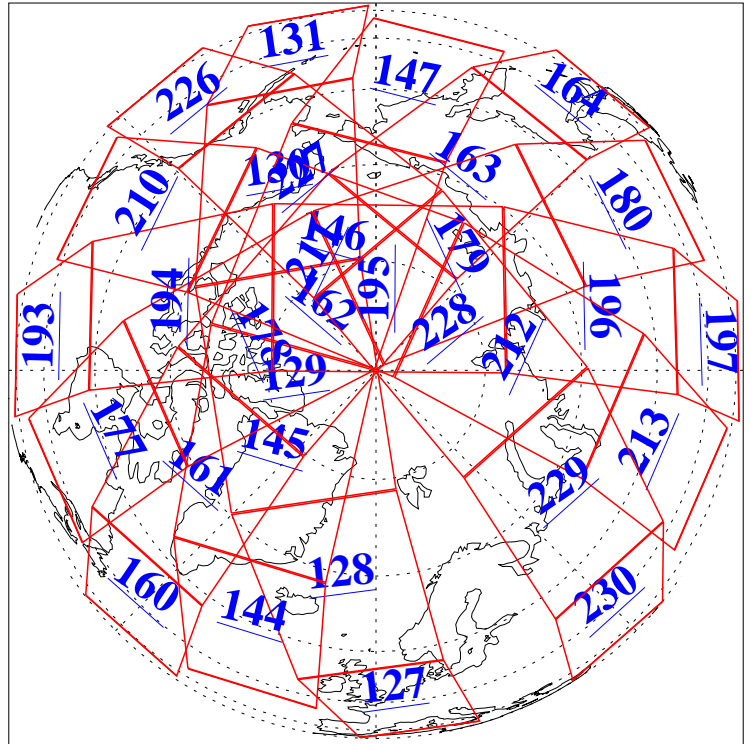

29 Aug 2005
DoY 241
Aqua Day 1213
Ascending Granules

Descending Granules

Legend: AMSU Available, HSB Available, AIRS Available

L1B Availability
 AMSU Granules: 240
 HSB Granules: 0
 AIRS Granules: 240

29 Aug 2005
 DoY 241
 Aqua Day 1213

Northern Hemisphere Granules

Southern Hemisphere Granules

Legend: AMSU Available, HSB Available, AIRS Available