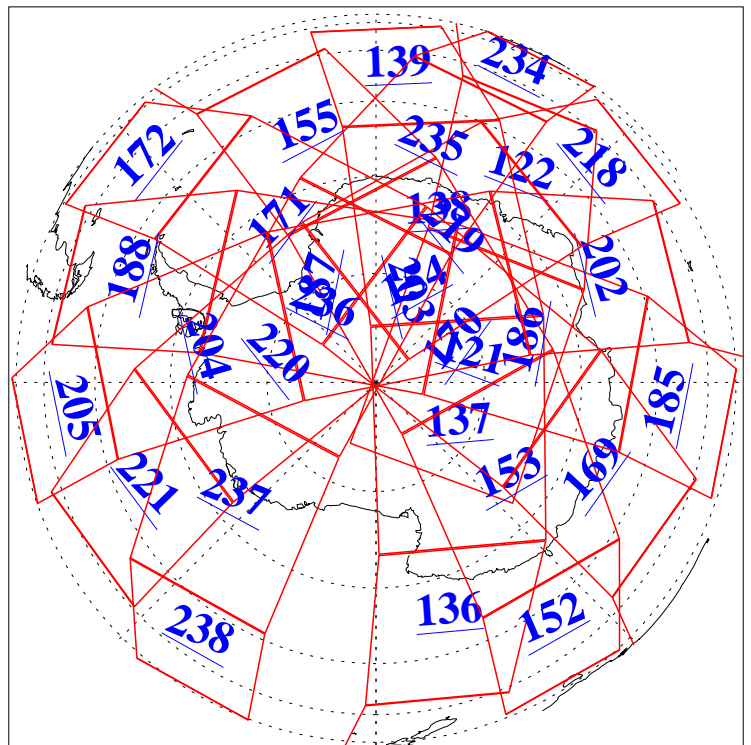

L1B Availability
AMSU Granules: 240
HSB Granules: 0
AIRS Granules: 240

29 Aug 2005
DoY 241
Aqua Day 1213
Granules: 1 to 120

Granules: 121 to 240

Legend: AMSU Available, HSB Available, AIRS Available

L1B Availability
AMSU Granules: 240
HSB Granules: 0
AIRS Granules: 240

29 Aug 2005
DoY 241
Aqua Day 1213
Ascending Granules

Descending Granules

Legend: AMSU Available, HSB Available, AIRS Available

L1B Availability
 AMSU Granules: 240
 HSB Granules: 0
 AIRS Granules: 240

29 Aug 2005
 DoY 241
 Aqua Day 1213

Northern Hemisphere Granules

Southern Hemisphere Granules

Legend: AMSU Available, HSB Available, AIRS Available