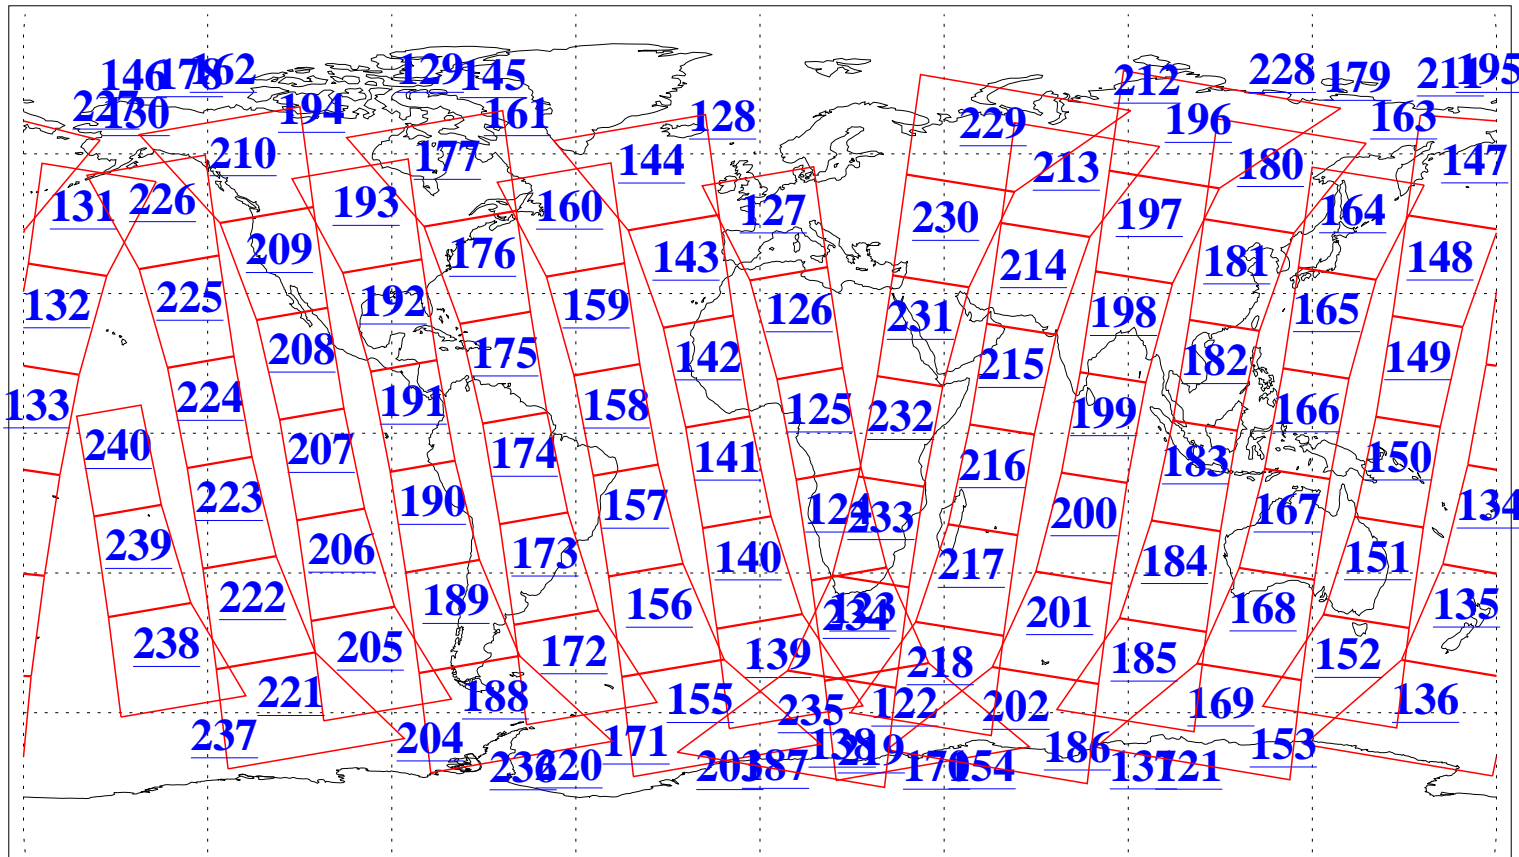

L1B Availability
AMSU Granules: 240
HSB Granules: 0
AIRS Granules: 240

29 Aug 2005
DoY 241
Aqua Day 1213
Granules: 1 to 120

Granules: 121 to 240

Legend: AMSU Available, HSB Available, AIRS Available

L1B Availability
AMSU Granules: 240
HSB Granules: 0
AIRS Granules: 240

29 Aug 2005
DoY 241
Aqua Day 1213
Ascending Granules

Descending Granules

Legend: AMSU Available, HSB Available, AIRS Available

L1B Availability
 AMSU Granules: 240
 HSB Granules: 0
 AIRS Granules: 240

29 Aug 2005
 DoY 241
 Aqua Day 1213

Northern Hemisphere Granules

Southern Hemisphere Granules

Legend: AMSU Available, HSB Available, AIRS Available