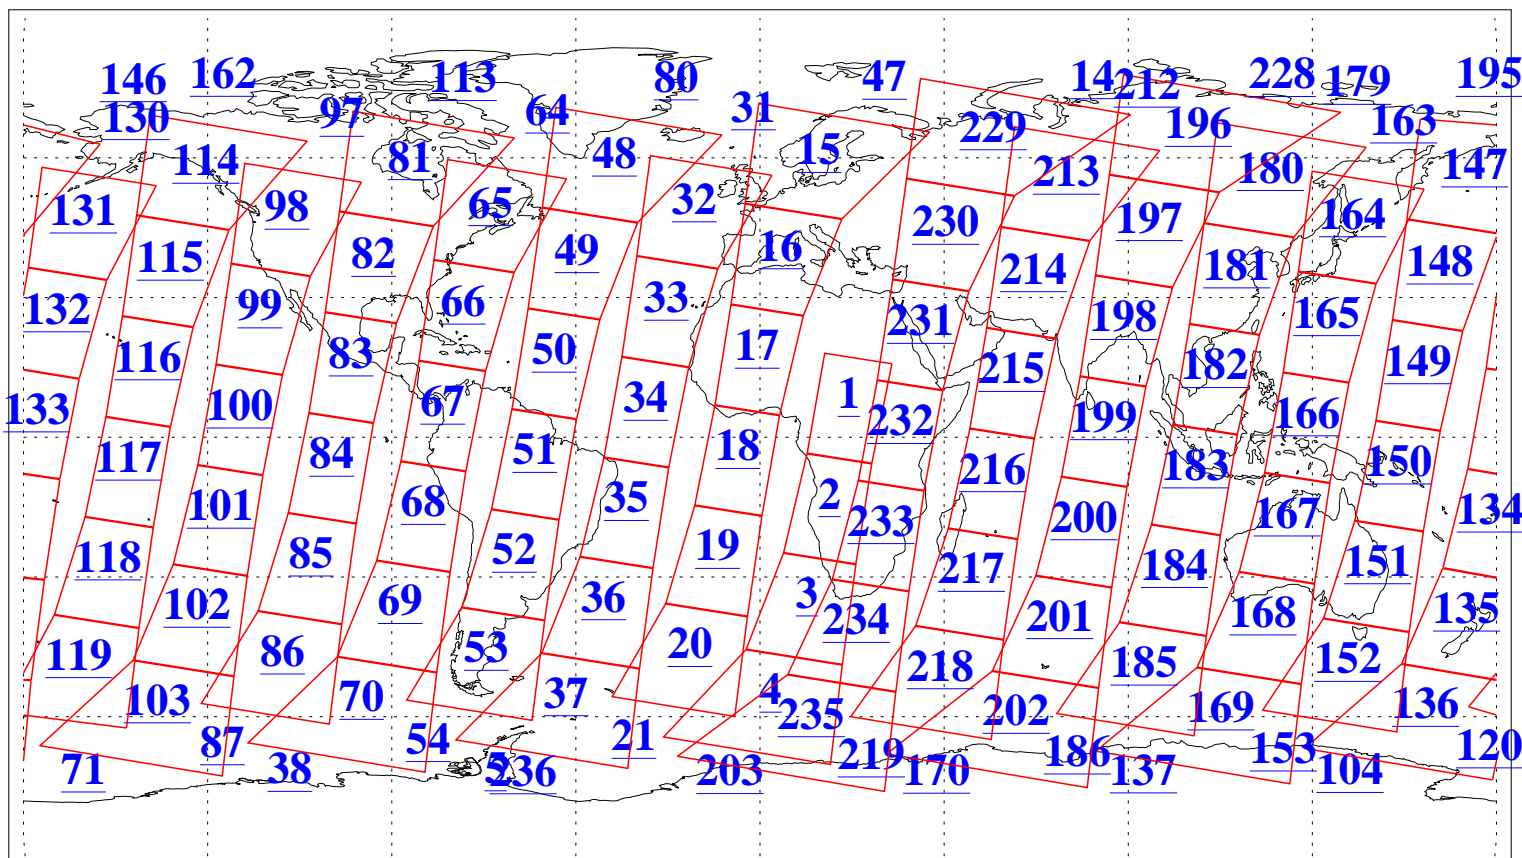

L1B Availability
AMSU Granules: 240
HSB Granules: 0
AIRS Granules: 240

29 Aug 2005
DoY 241
Aqua Day 1213
Granules: 1 to 120

Granules: 121 to 240

Legend: AMSU Available, HSB Available, AIRS Available

L1B Availability
AMSU Granules: 240
HSB Granules: 0
AIRS Granules: 240

29 Aug 2005
DoY 241
Aqua Day 1213
Ascending Granules

Descending Granules

Legend: AMSU Available, HSB Available, AIRS Available

L1B Availability
 AMSU Granules: 240
 HSB Granules: 0
 AIRS Granules: 240

29 Aug 2005
 DoY 241
 Aqua Day 1213

Northern Hemisphere Granules

Southern Hemisphere Granules

Legend: AMSU Available, HSB Available, AIRS Available