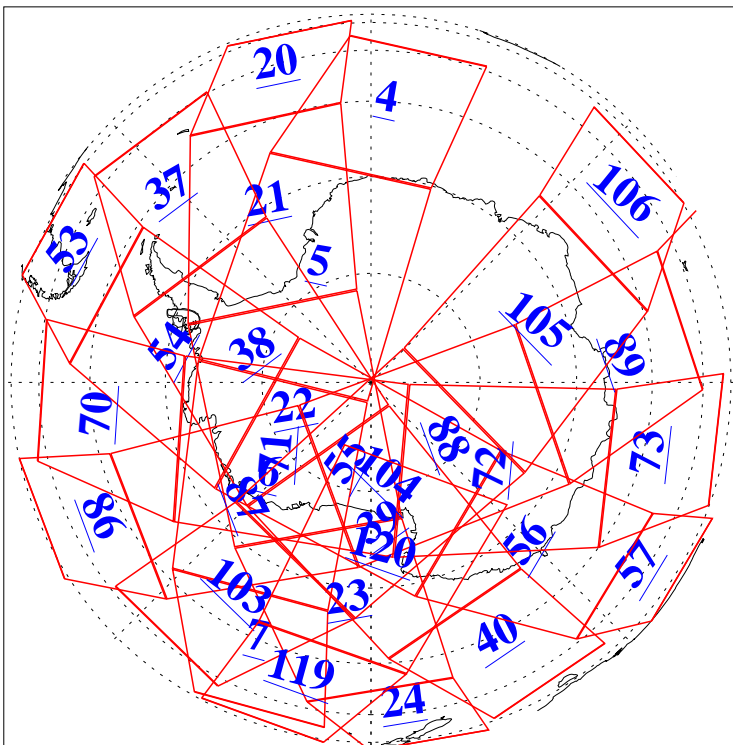

L1B Availability
AMSU Granules: 240
HSB Granules: 0
AIRS Granules: 240

29 Aug 2005
DoY 241
Aqua Day 1213
Granules: 1 to 120

Granules: 121 to 240

Legend: AMSU Available, HSB Available, AIRS Available

L1B Availability
AMSU Granules: 240
HSB Granules: 0
AIRS Granules: 240

29 Aug 2005
DoY 241
Aqua Day 1213
Ascending Granules

Descending Granules

Legend: AMSU Available, HSB Available, AIRS Available

L1B Availability
 AMSU Granules: 240
 HSB Granules: 0
 AIRS Granules: 240

29 Aug 2005
 DoY 241
 Aqua Day 1213

Northern Hemisphere Granules

Southern Hemisphere Granules

Legend: AMSU Available, HSB Available, AIRS Available