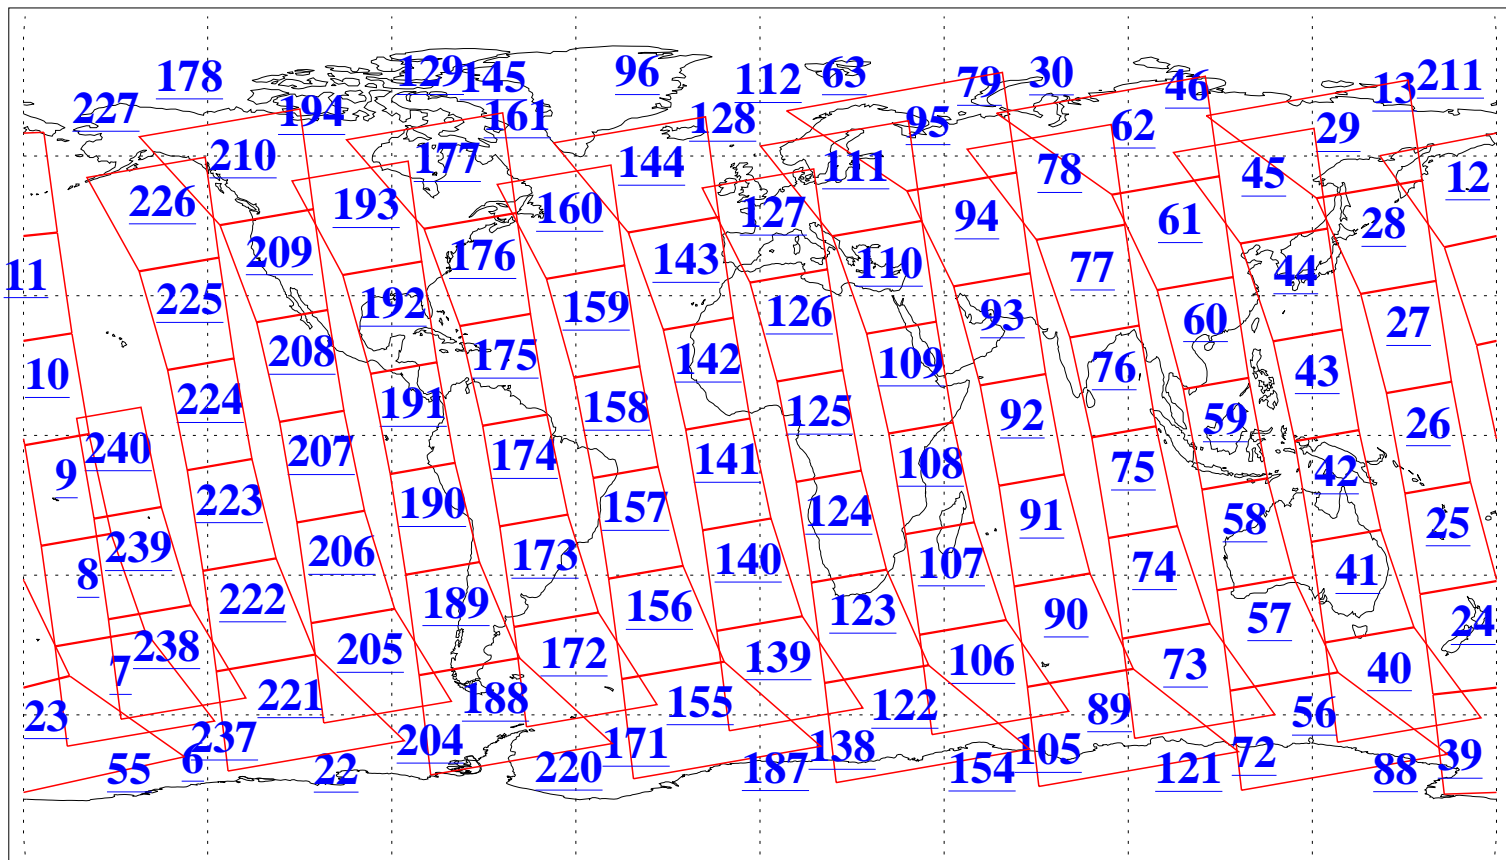

L1B Availability
AMSU Granules: 240
HSB Granules: 0
AIRS Granules: 240

29 Aug 2005
DoY 241
Aqua Day 1213
Granules: 1 to 120

Granules: 121 to 240

Legend: AMSU Available, HSB Available, AIRS Available

L1B Availability
AMSU Granules: 240
HSB Granules: 0
AIRS Granules: 240

29 Aug 2005
DoY 241
Aqua Day 1213
Ascending Granules

Descending Granules

Legend: AMSU Available, HSB Available, AIRS Available

L1B Availability
 AMSU Granules: 240
 HSB Granules: 0
 AIRS Granules: 240

29 Aug 2005
 DoY 241
 Aqua Day 1213

Northern Hemisphere Granules

Southern Hemisphere Granules

Legend: AMSU Available, HSB Available, AIRS Available