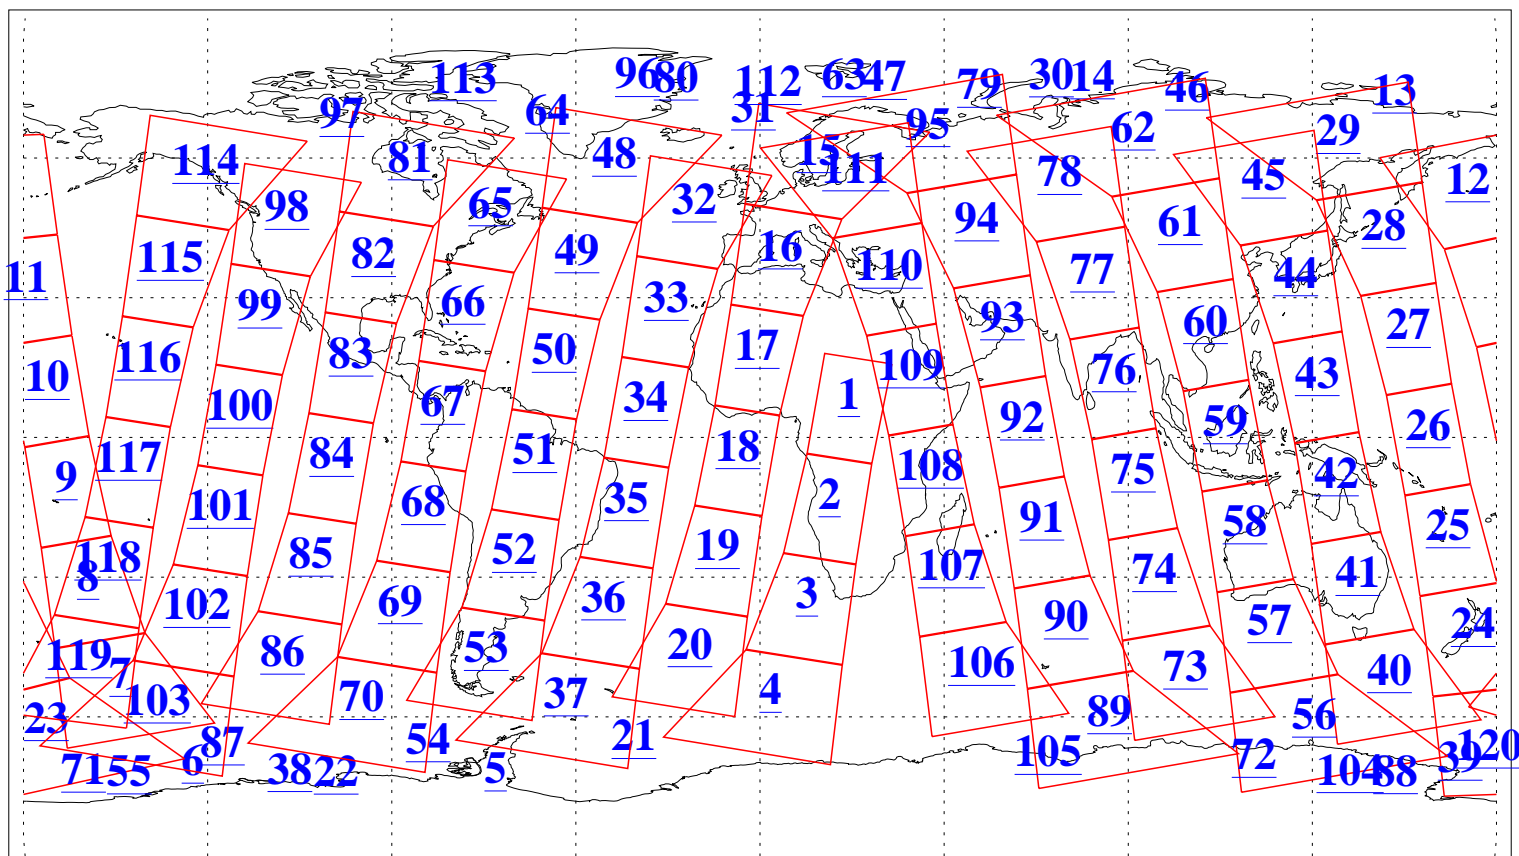

L1B Availability
AMSU Granules: 240
HSB Granules: 0
AIRS Granules: 240

29 Aug 2005
DoY 241
Aqua Day 1213
Granules: 1 to 120

Granules: 121 to 240

Legend: AMSU Available, HSB Available, AIRS Available

L1B Availability
AMSU Granules: 240
HSB Granules: 0
AIRS Granules: 240

29 Aug 2005
DoY 241
Aqua Day 1213
Ascending Granules

Descending Granules

Legend: AMSU Available, HSB Available, AIRS Available

L1B Availability
 AMSU Granules: 240
 HSB Granules: 0
 AIRS Granules: 240

29 Aug 2005
 DoY 241
 Aqua Day 1213

Northern Hemisphere Granules

Southern Hemisphere Granules

Legend: AMSU Available, HSB Available, AIRS Available