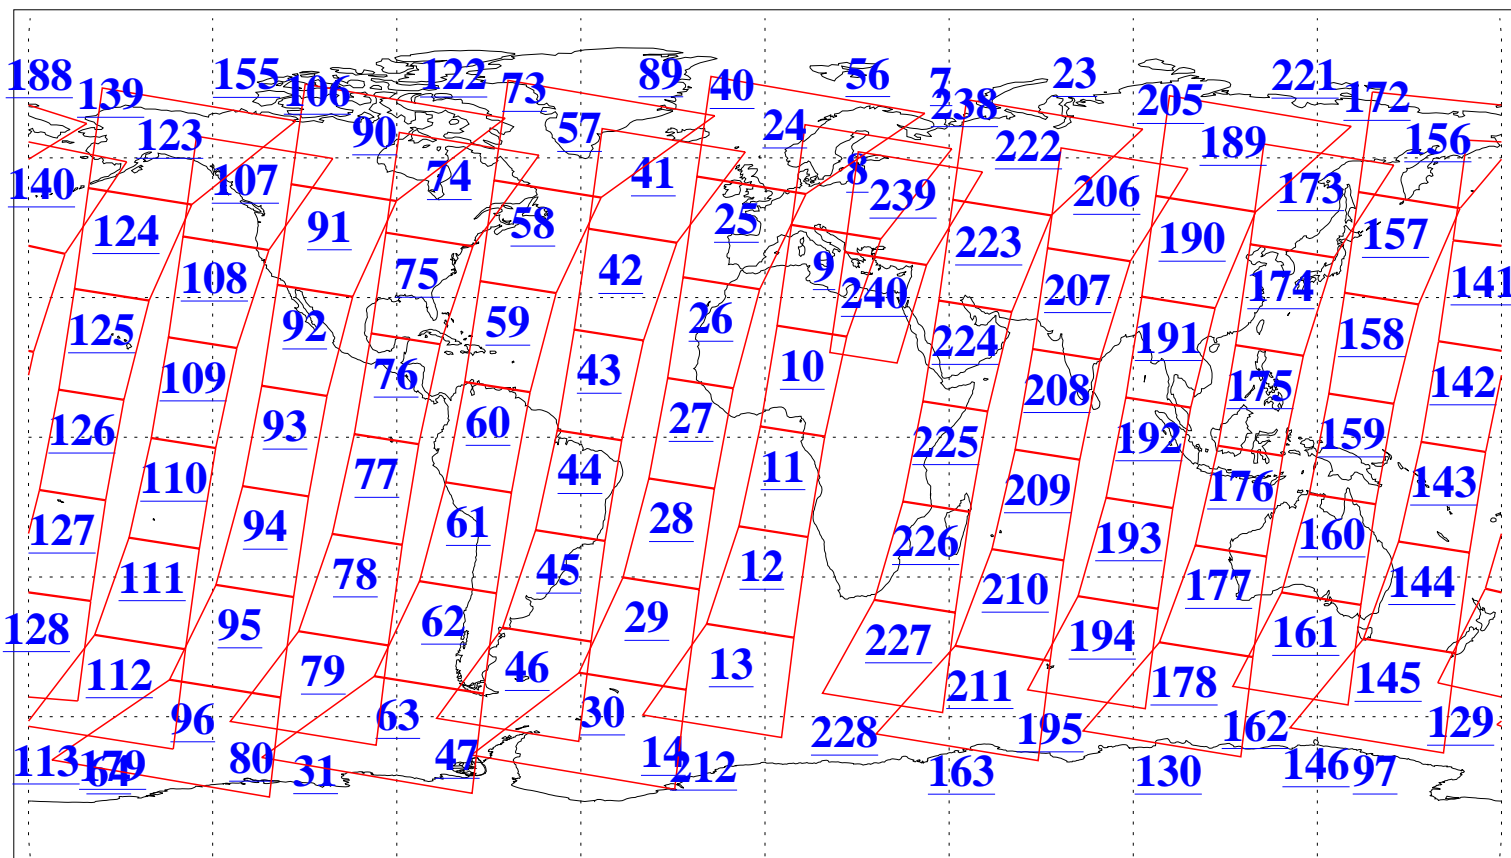

L1B Availability
AMSU Granules: 240
HSB Granules: 0
AIRS Granules: 240

28 Aug 2005
DoY 240
Aqua Day 1212
Granules: 1 to 120

Granules: 121 to 240

Legend: AMSU Available, HSB Available, AIRS Available

L1B Availability
AMSU Granules: 240
HSB Granules: 0
AIRS Granules: 240

28 Aug 2005
DoY 240
Aqua Day 1212

Ascending Granules

Descending Granules

Legend: AMSU Available, HSB Available, AIRS Available

L1B Availability
 AMSU Granules: 240
 HSB Granules: 0
 AIRS Granules: 240

28 Aug 2005
 DoY 240
 Aqua Day 1212

Northern Hemisphere Granules

Southern Hemisphere Granules

Legend: AMSU Available, HSB Available, AIRS Available