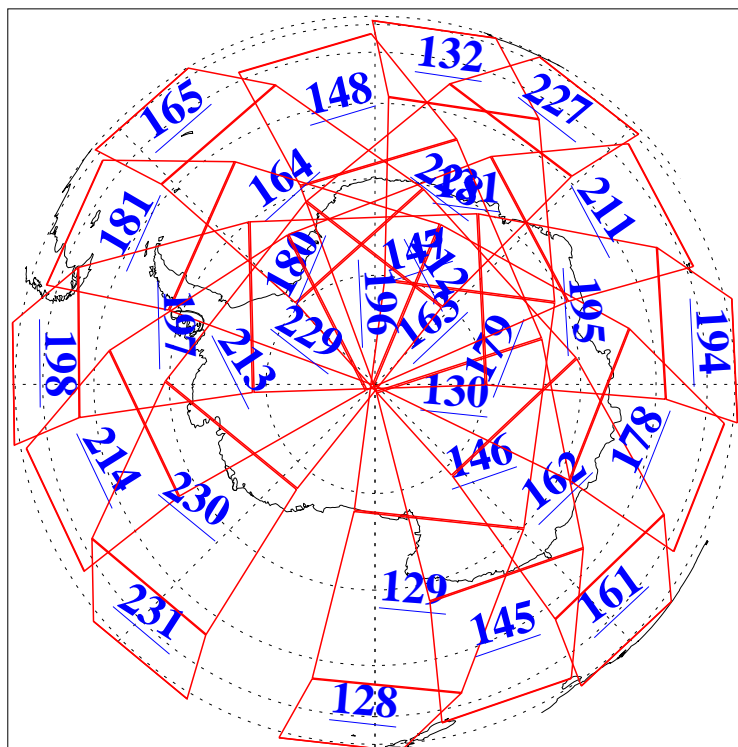

Legend: AMSU Available, HSB Available, AIRS Available