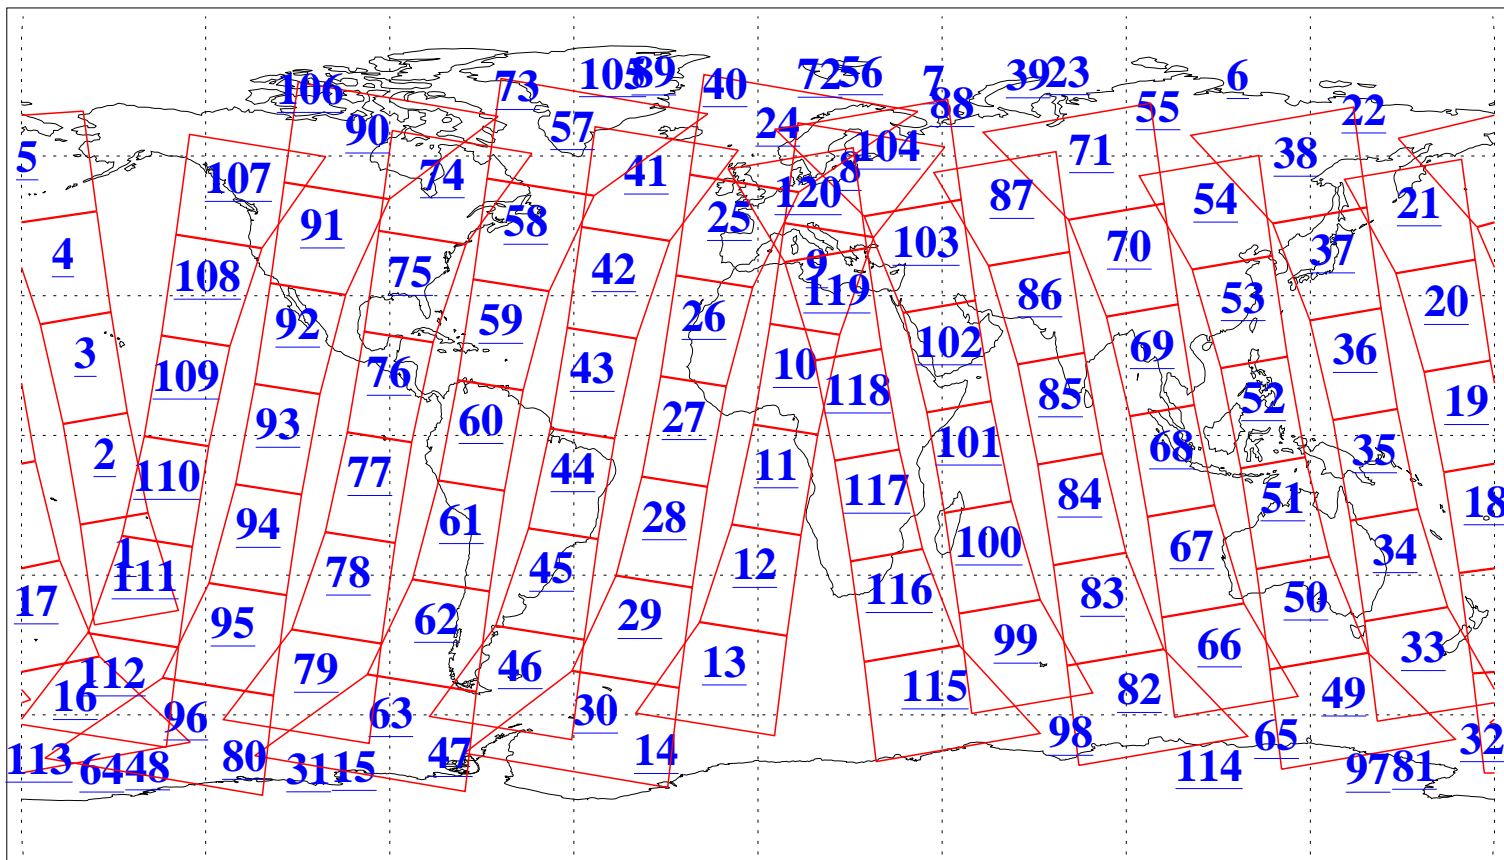

L1B Availability
AMSU Granules: 240
HSB Granules: 0
AIRS Granules: 240

28 Aug 2005
DoY 240
Aqua Day 1212
Granules: 1 to 120

Granules: 121 to 240

Legend: AMSU Available, HSB Available, AIRS Available

L1B Availability
AMSU Granules: 240
HSB Granules: 0
AIRS Granules: 240

28 Aug 2005
DoY 240
Aqua Day 1212

Ascending Granules

Descending Granules

Legend: AMSU Available, HSB Available, AIRS Available

L1B Availability
 AMSU Granules: 240
 HSB Granules: 0
 AIRS Granules: 240

28 Aug 2005
 DoY 240
 Aqua Day 1212

Northern Hemisphere Granules

Southern Hemisphere Granules

Legend: AMSU Available, HSB Available, AIRS Available