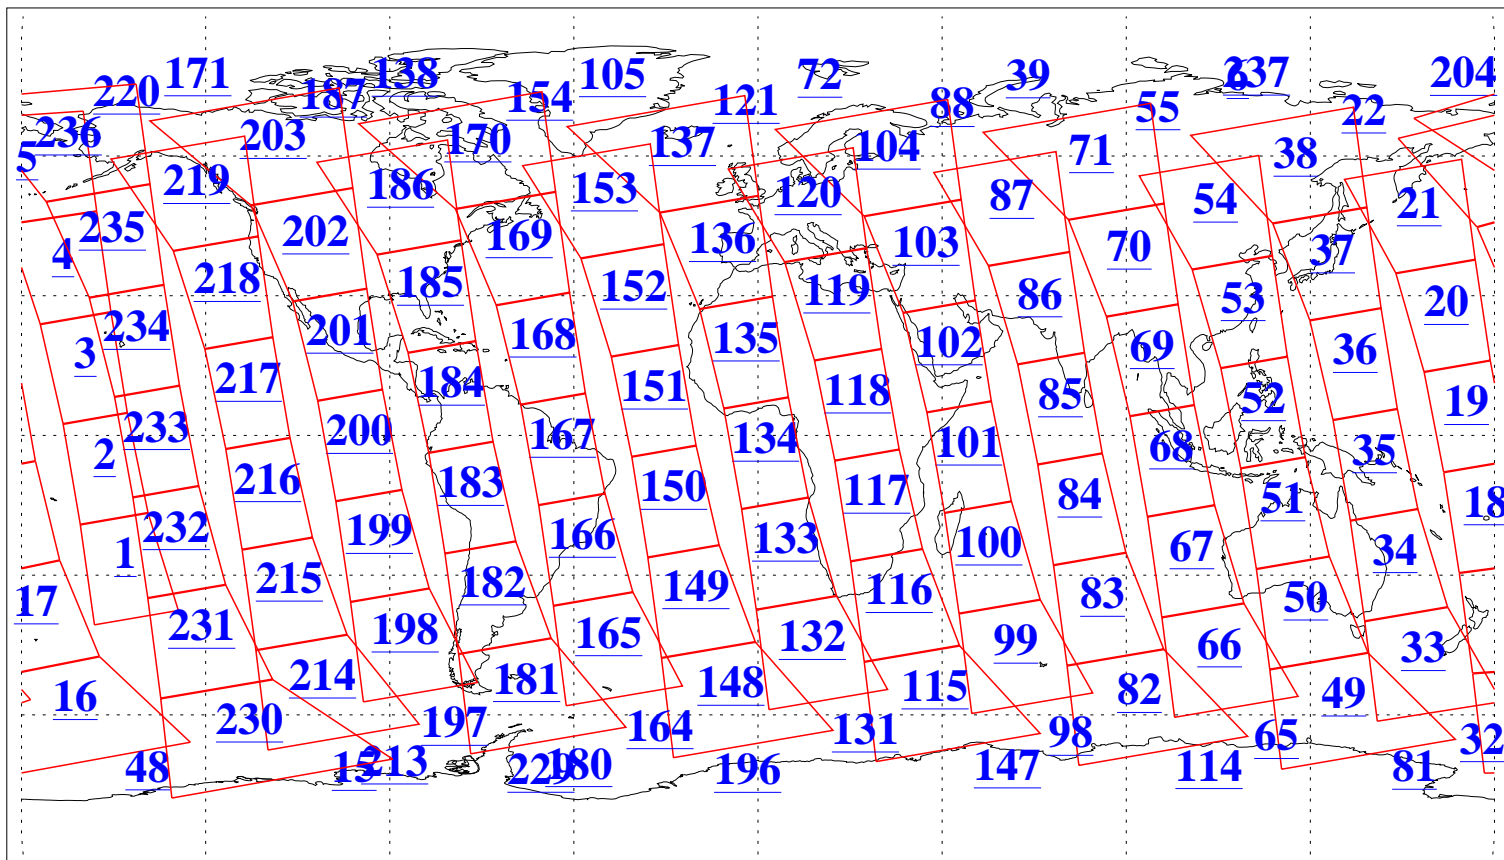

L1B Availability
AMSU Granules: 240
HSB Granules: 0
AIRS Granules: 240

28 Aug 2005
DoY 240
Aqua Day 1212
Granules: 1 to 120

Granules: 121 to 240

Legend: AMSU Available, HSB Available, AIRS Available

L1B Availability
AMSU Granules: 240
HSB Granules: 0
AIRS Granules: 240

28 Aug 2005
DoY 240
Aqua Day 1212

Ascending Granules

Descending Granules

Legend: AMSU Available, HSB Available, AIRS Available

L1B Availability
 AMSU Granules: 240
 HSB Granules: 0
 AIRS Granules: 240

28 Aug 2005
 DoY 240
 Aqua Day 1212

Northern Hemisphere Granules

Southern Hemisphere Granules

Legend: AMSU Available, HSB Available, AIRS Available