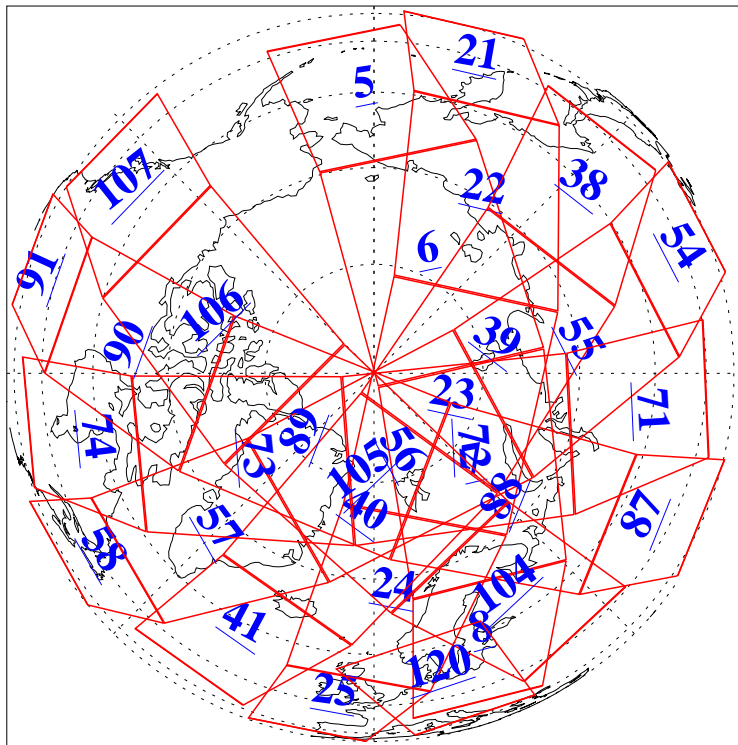

L1B Availability
AMSU Granules: 240
HSB Granules: 0
AIRS Granules: 240

28 Aug 2005
DoY 240
Aqua Day 1212
Granules: 1 to 120

Granules: 121 to 240

Legend: AMSU Available, HSB Available, AIRS Available

L1B Availability
AMSU Granules: 240
HSB Granules: 0
AIRS Granules: 240

28 Aug 2005
DoY 240
Aqua Day 1212

Ascending Granules

Descending Granules

Legend: AMSU Available, HSB Available, AIRS Available

L1B Availability
 AMSU Granules: 240
 HSB Granules: 0
 AIRS Granules: 240

28 Aug 2005
 DoY 240
 Aqua Day 1212

Northern Hemisphere Granules

Southern Hemisphere Granules

Legend: AMSU Available, HSB Available, AIRS Available