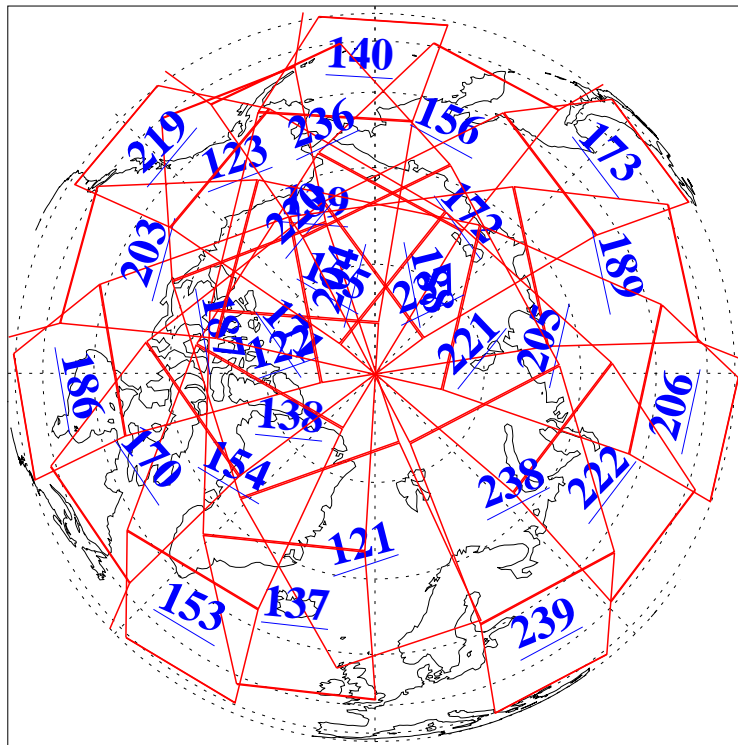

L1B Availability
AMSU Granules: 240
HSB Granules: 0
AIRS Granules: 240

28 Aug 2005
DoY 240
Aqua Day 1212
Granules: 1 to 120

Granules: 121 to 240

Legend: AMSU Available, HSB Available, AIRS Available

L1B Availability
AMSU Granules: 240
HSB Granules: 0
AIRS Granules: 240

28 Aug 2005
DoY 240
Aqua Day 1212

Ascending Granules

Descending Granules

Legend: AMSU Available, HSB Available, AIRS Available

L1B Availability
 AMSU Granules: 240
 HSB Granules: 0
 AIRS Granules: 240

28 Aug 2005
 DoY 240
 Aqua Day 1212

Northern Hemisphere Granules

Southern Hemisphere Granules

Legend: AMSU Available, HSB Available, AIRS Available