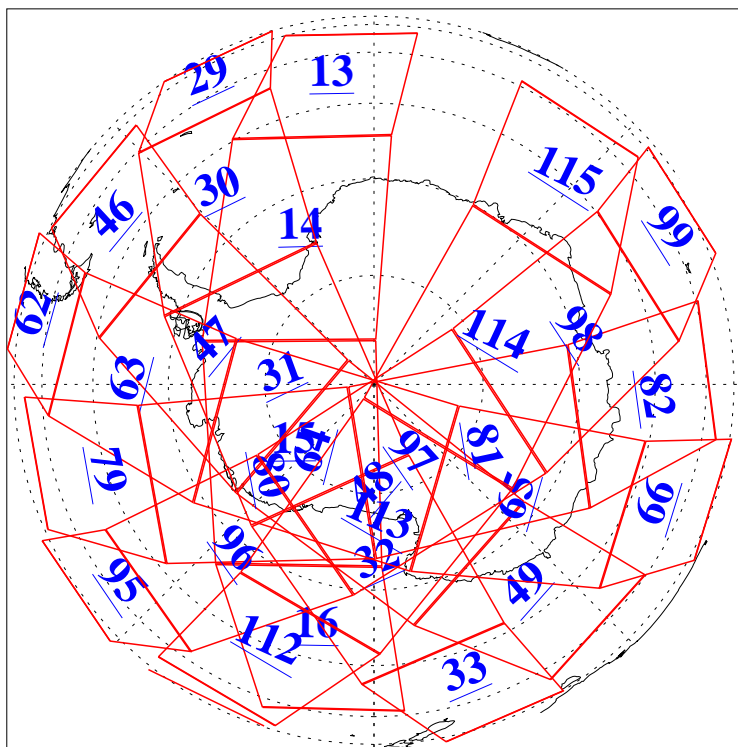

L1B Availability
AMSU Granules: 240
HSB Granules: 0
AIRS Granules: 240

28 Aug 2005
DoY 240
Aqua Day 1212
Granules: 1 to 120

Granules: 121 to 240

Legend: AMSU Available, HSB Available, AIRS Available

L1B Availability
AMSU Granules: 240
HSB Granules: 0
AIRS Granules: 240

28 Aug 2005
DoY 240
Aqua Day 1212

Ascending Granules

Descending Granules

Legend: AMSU Available, HSB Available, AIRS Available

L1B Availability
 AMSU Granules: 240
 HSB Granules: 0
 AIRS Granules: 240

28 Aug 2005
 DoY 240
 Aqua Day 1212

Northern Hemisphere Granules

Southern Hemisphere Granules

Legend: AMSU Available, HSB Available, AIRS Available