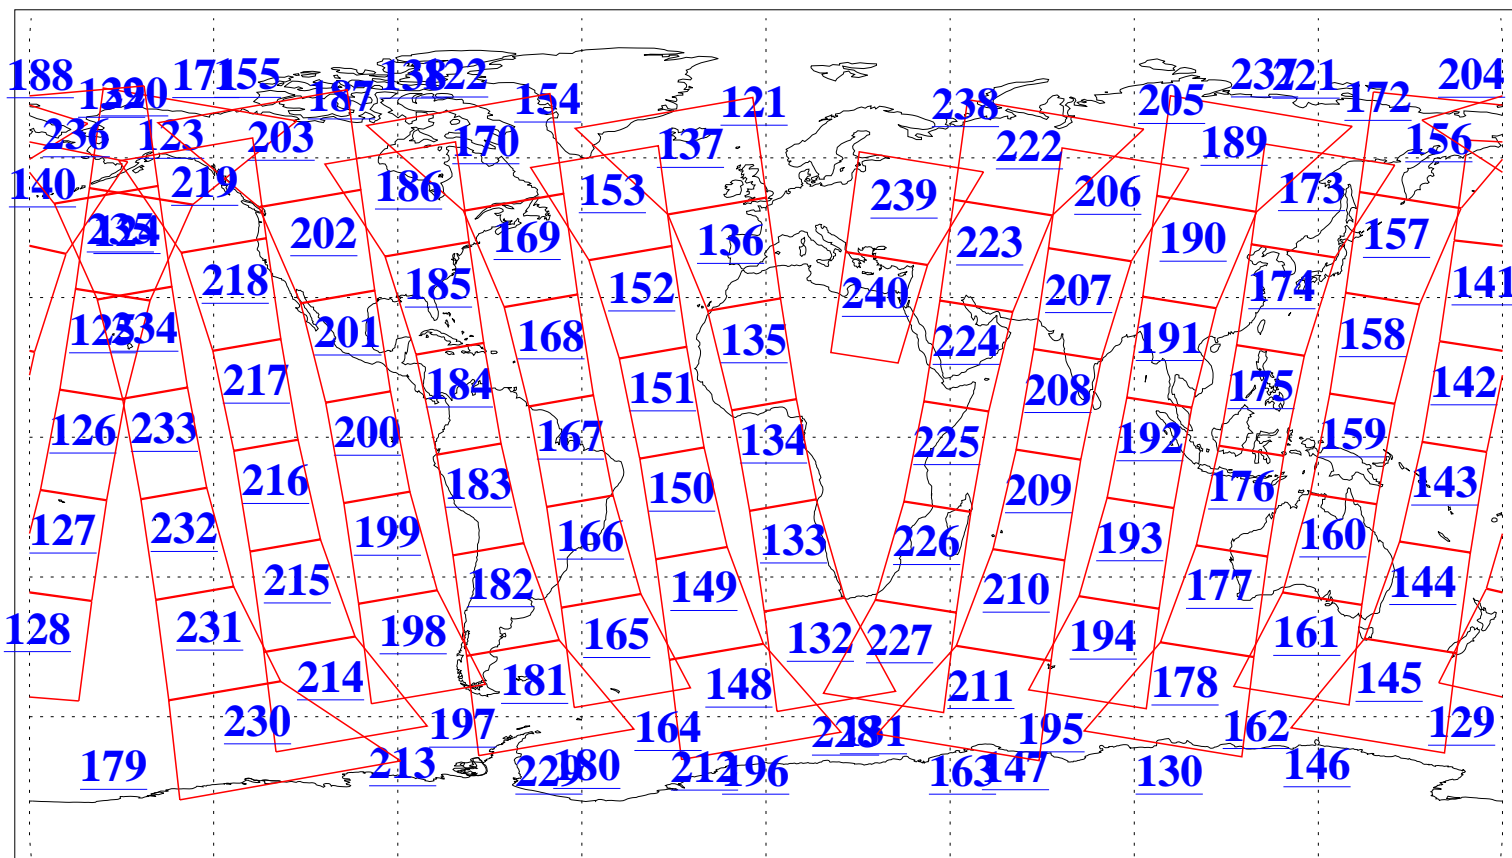

L1B Availability
AMSU Granules: 240
HSB Granules: 0
AIRS Granules: 240

28 Aug 2005
DoY 240
Aqua Day 1212
Granules: 1 to 120

Granules: 121 to 240

Legend: AMSU Available, HSB Available, AIRS Available

L1B Availability
AMSU Granules: 240
HSB Granules: 0
AIRS Granules: 240

28 Aug 2005
DoY 240
Aqua Day 1212

Ascending Granules

Descending Granules

Legend: AMSU Available, HSB Available, AIRS Available

L1B Availability
 AMSU Granules: 240
 HSB Granules: 0
 AIRS Granules: 240

28 Aug 2005
 DoY 240
 Aqua Day 1212

Northern Hemisphere Granules

Southern Hemisphere Granules

Legend: AMSU Available, HSB Available, AIRS Available