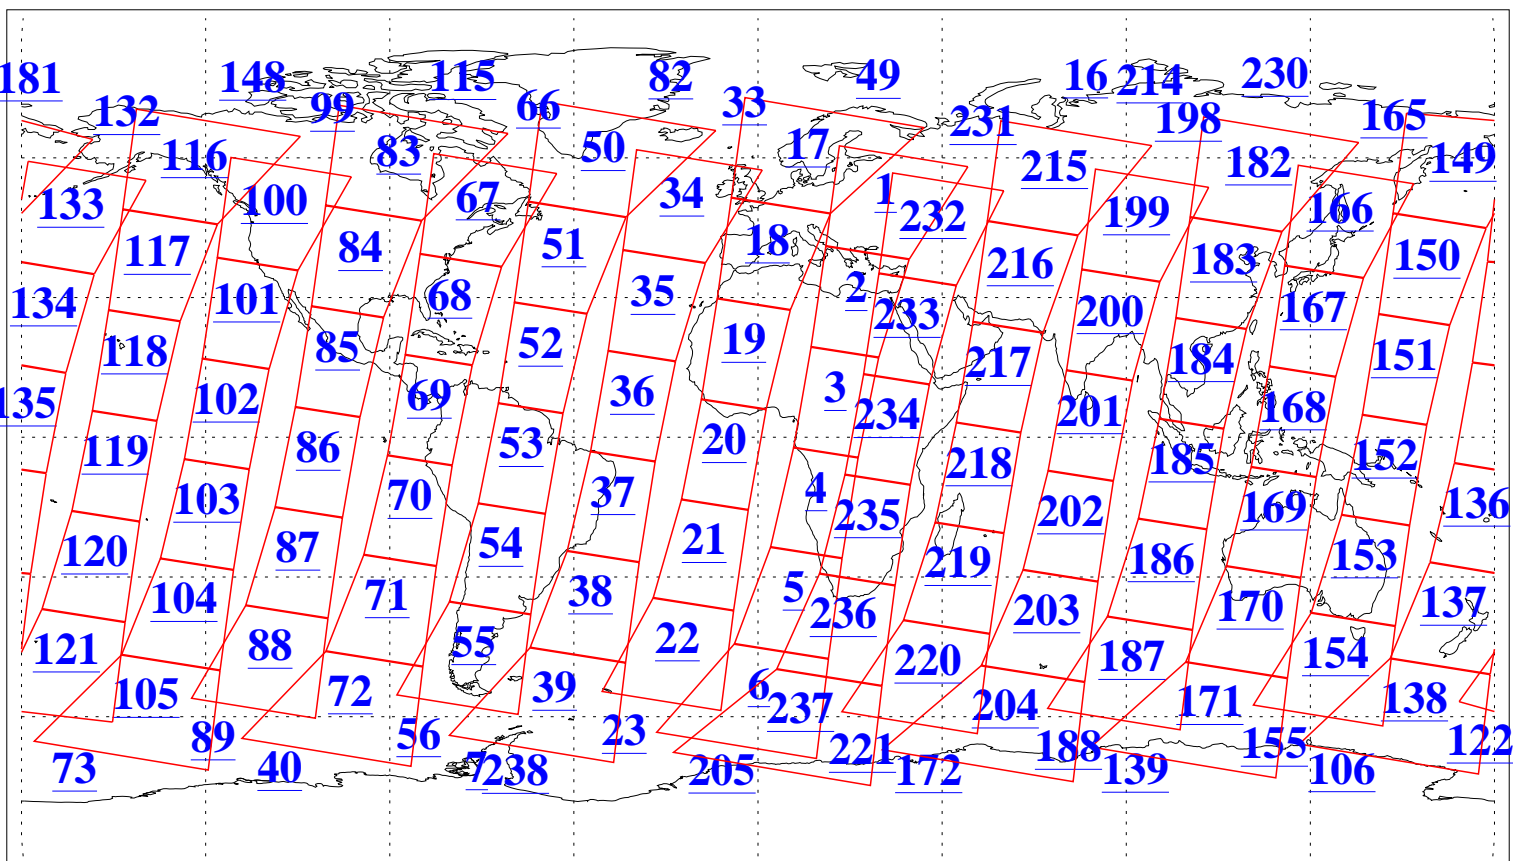

L1B Availability
AMSU Granules: 240
HSB Granules: 0
AIRS Granules: 240

27 Aug 2005
DoY 239
Aqua Day 1211
Ascending Granules

Descending Granules

Legend: AMSU Available, HSB Available, AIRS Available

L1B Availability
 AMSU Granules: 240
 HSB Granules: 0
 AIRS Granules: 240

27 Aug 2005
 DoY 239
 Aqua Day 1211

Northern Hemisphere Granules

Southern Hemisphere Granules

Legend: AMSU Available, HSB Available, AIRS Available