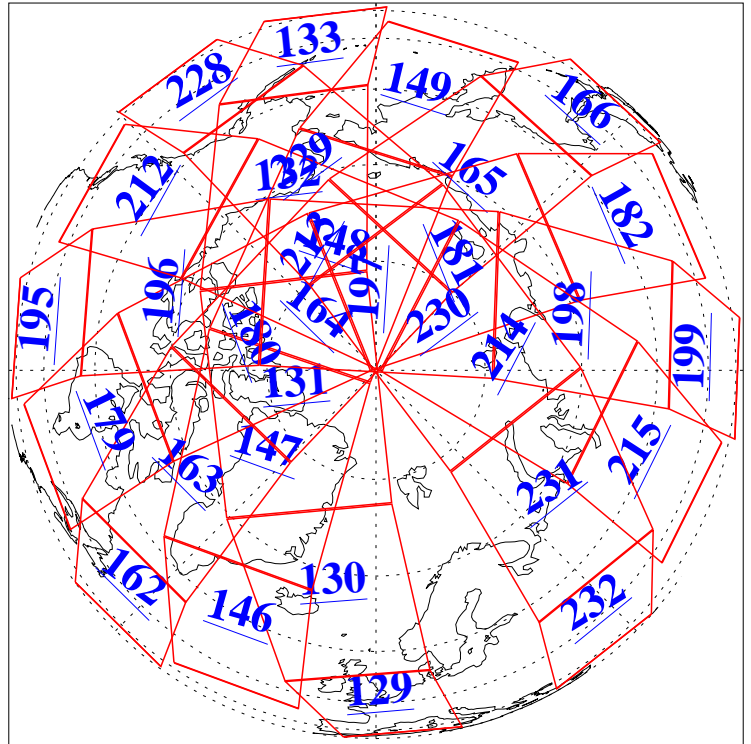

L1B Availability
AMSU Granules: 240
HSB Granules: 0
AIRS Granules: 240

27 Aug 2005
DoY 239
Aqua Day 1211
Ascending Granules

Descending Granules

Legend: AMSU Available, HSB Available, AIRS Available

L1B Availability
 AMSU Granules: 240
 HSB Granules: 0
 AIRS Granules: 240

27 Aug 2005
 DoY 239
 Aqua Day 1211

Northern Hemisphere Granules

Southern Hemisphere Granules

Legend: AMSU Available, HSB Available, AIRS Available