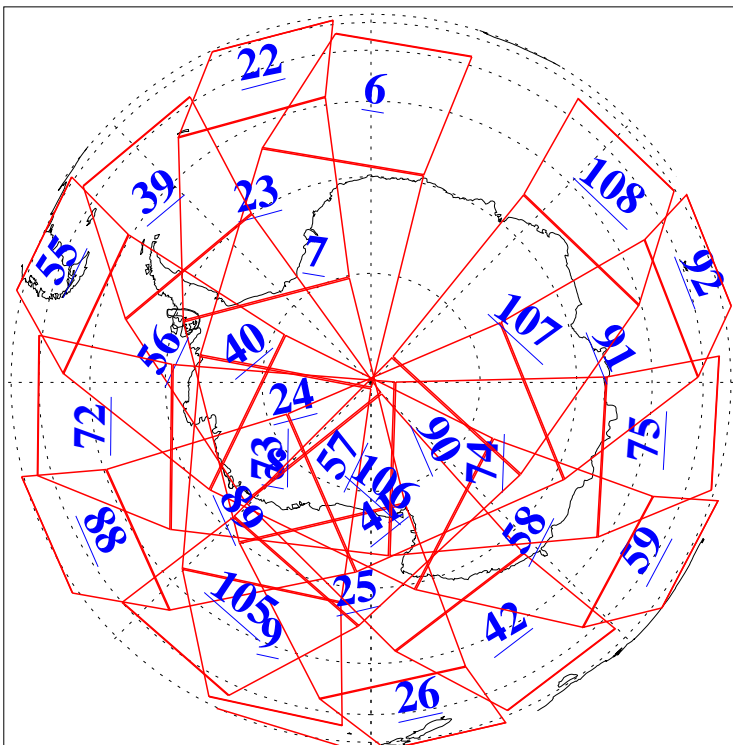

L1B Availability
AMSU Granules: 240
HSB Granules: 0
AIRS Granules: 240

27 Aug 2005
DoY 239
Aqua Day 1211
Ascending Granules

Descending Granules

Legend: AMSU Available, HSB Available, AIRS Available

L1B Availability
 AMSU Granules: 240
 HSB Granules: 0
 AIRS Granules: 240

27 Aug 2005
 DoY 239
 Aqua Day 1211

Northern Hemisphere Granules

Southern Hemisphere Granules

Legend: AMSU Available, HSB Available, AIRS Available