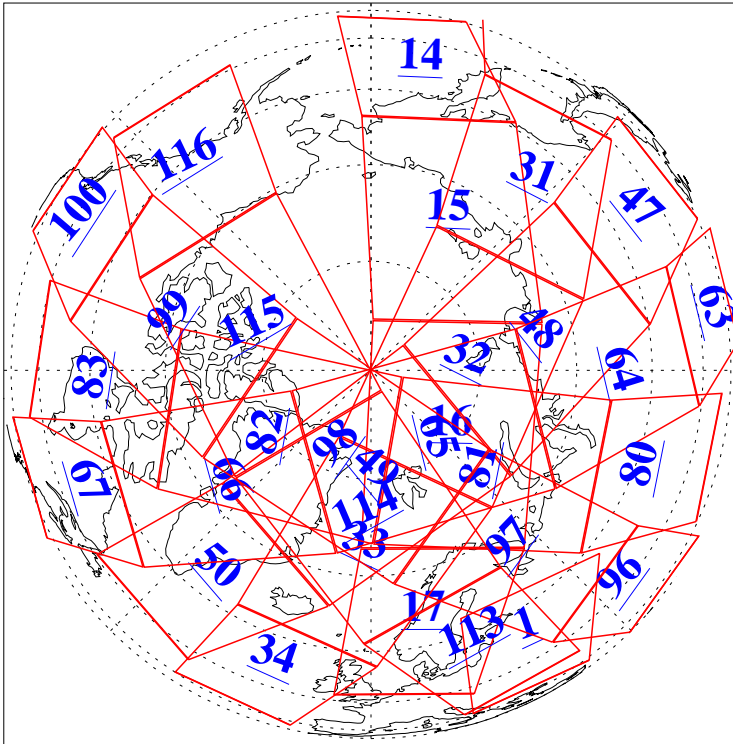

L1B Availability
AMSU Granules: 240
HSB Granules: 0
AIRS Granules: 240

27 Aug 2005
DoY 239
Aqua Day 1211
Ascending Granules

Descending Granules

Legend: AMSU Available, HSB Available, AIRS Available

L1B Availability
 AMSU Granules: 240
 HSB Granules: 0
 AIRS Granules: 240

27 Aug 2005
 DoY 239
 Aqua Day 1211

Northern Hemisphere Granules

Southern Hemisphere Granules

Legend: AMSU Available, HSB Available, AIRS Available