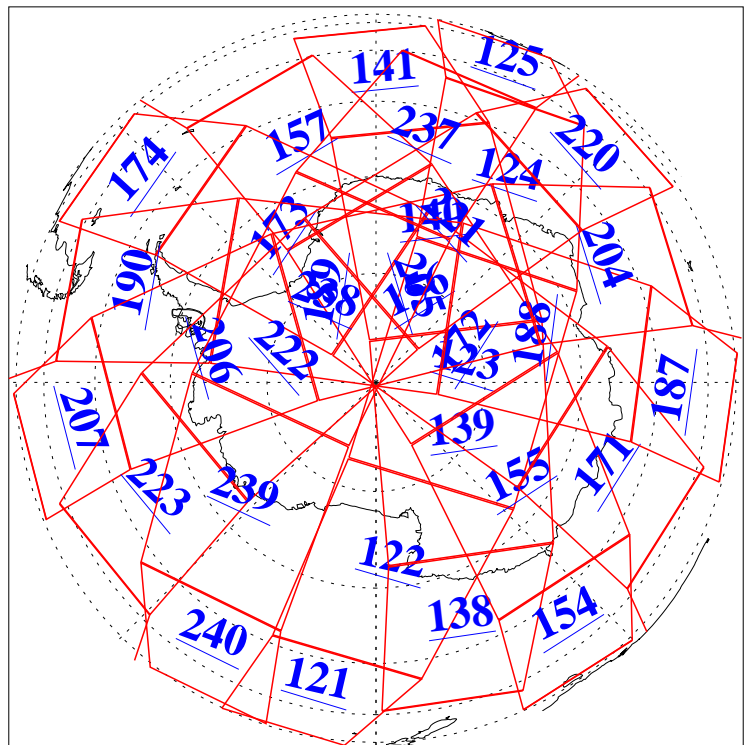

L1B Availability
AMSU Granules: 240
HSB Granules: 0
AIRS Granules: 240

27 Aug 2005
DoY 239
Aqua Day 1211
Ascending Granules

Descending Granules

Legend: AMSU Available, HSB Available, AIRS Available

L1B Availability
 AMSU Granules: 240
 HSB Granules: 0
 AIRS Granules: 240

27 Aug 2005
 DoY 239
 Aqua Day 1211

Northern Hemisphere Granules

Southern Hemisphere Granules

Legend: AMSU Available, HSB Available, AIRS Available