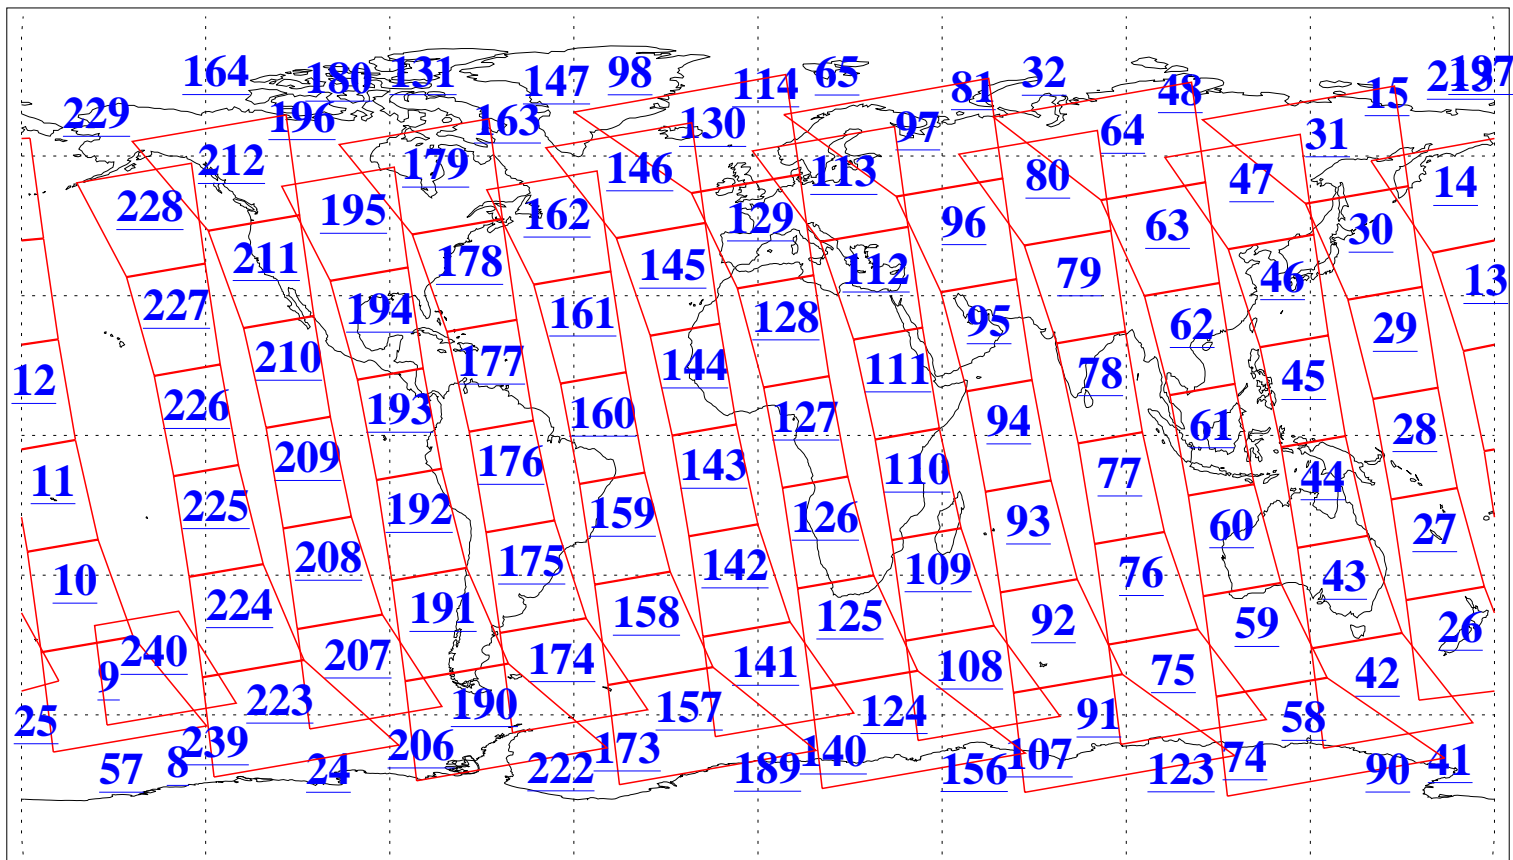

L1B Availability
AMSU Granules: 240
HSB Granules: 0
AIRS Granules: 240

27 Aug 2005
DoY 239
Aqua Day 1211
Ascending Granules

Descending Granules

Legend: AMSU Available, HSB Available, AIRS Available

L1B Availability
 AMSU Granules: 240
 HSB Granules: 0
 AIRS Granules: 240

27 Aug 2005
 DoY 239
 Aqua Day 1211

Northern Hemisphere Granules

Southern Hemisphere Granules

Legend: AMSU Available, HSB Available, AIRS Available