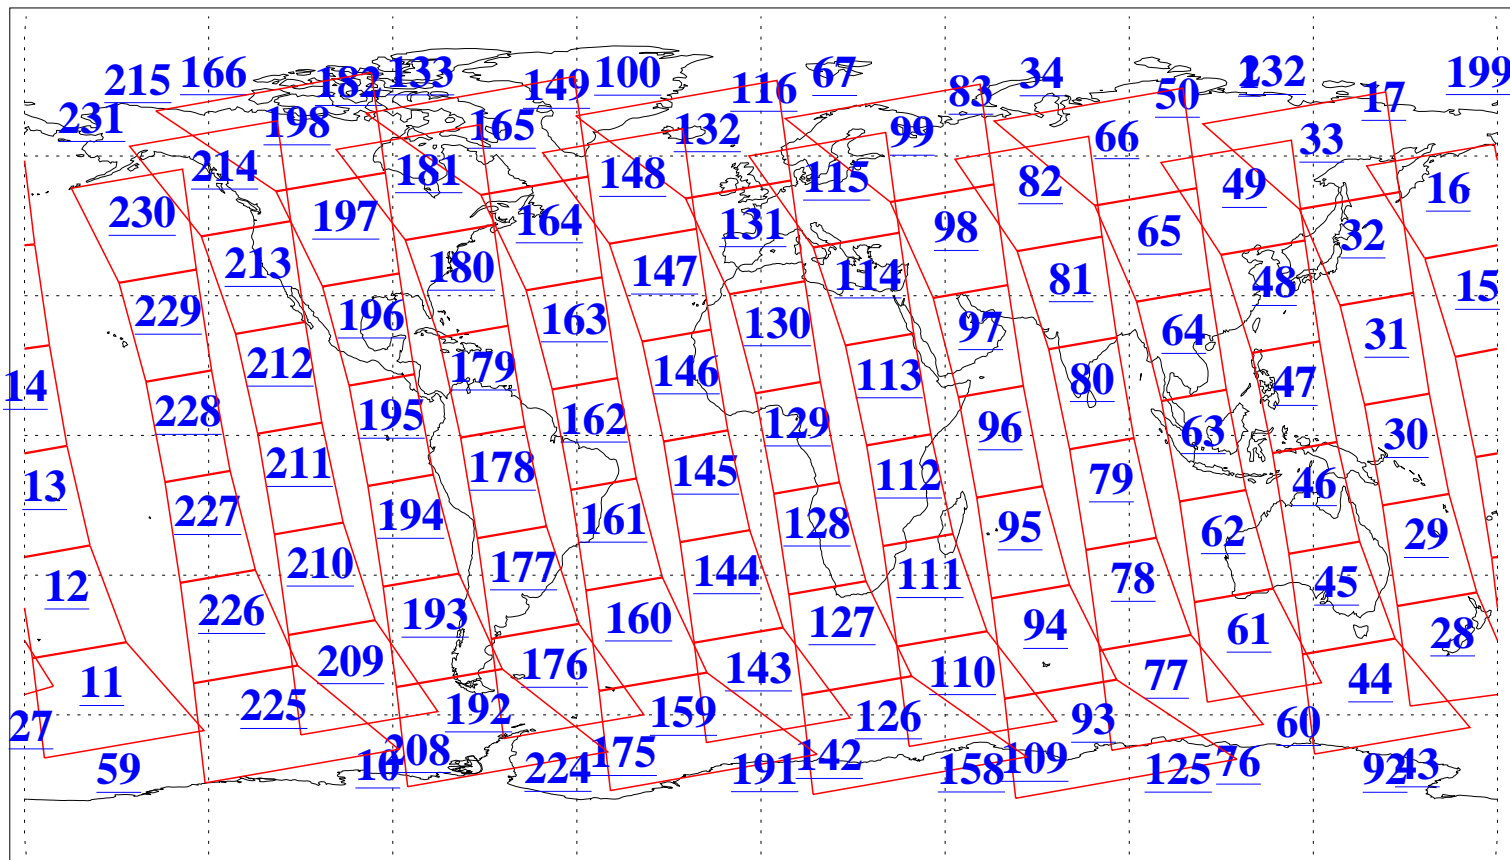

L1B Availability  
AMSU Granules: 240  
HSB Granules: 0  
AIRS Granules: 240

25 Aug 2005  
DoY 237  
Aqua Day 1209  
Granules: 1 to 120

Granules: 121 to 240

Legend: AMSU Available, HSB Available, AIRS Available

L1B Availability  
AMSU Granules: 240  
HSB Granules: 0  
AIRS Granules: 240

25 Aug 2005  
DoY 237  
Aqua Day 1209

Ascending Granules

Descending Granules

Legend: AMSU Available, HSB Available, AIRS Available

L1B Availability  
 AMSU Granules: 240  
 HSB Granules: 0  
 AIRS Granules: 240

25 Aug 2005  
 DoY 237  
 Aqua Day 1209

Northern Hemisphere Granules

Southern Hemisphere Granules

Legend: AMSU Available, HSB Available, AIRS Available