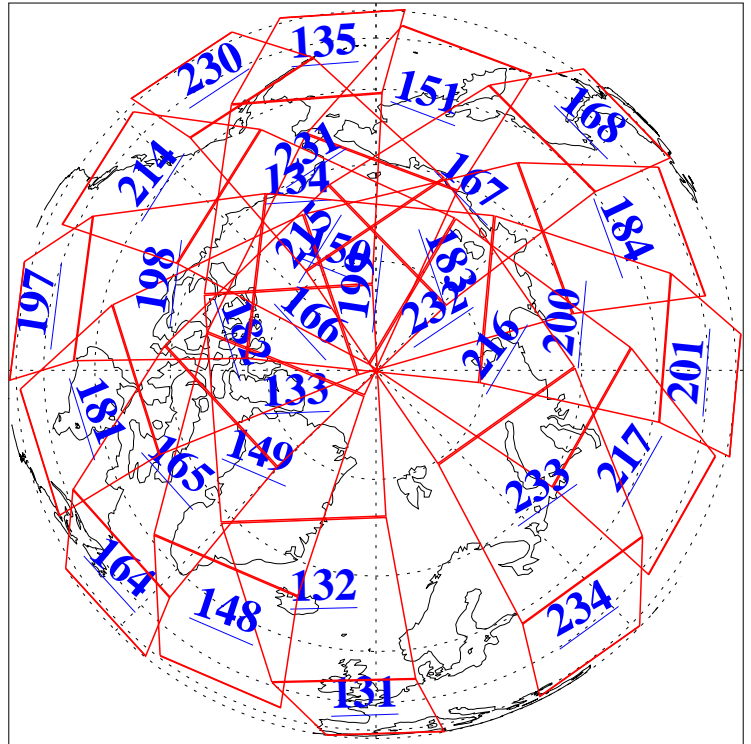

L1B Availability  
AMSU Granules: 240  
HSB Granules: 0  
AIRS Granules: 240

25 Aug 2005  
DoY 237  
Aqua Day 1209  
Granules: 1 to 120

Granules: 121 to 240

Legend: AMSU Available, HSB Available, AIRS Available

L1B Availability  
AMSU Granules: 240  
HSB Granules: 0  
AIRS Granules: 240

25 Aug 2005  
DoY 237  
Aqua Day 1209

Ascending Granules

Descending Granules

Legend: AMSU Available, HSB Available, AIRS Available

L1B Availability  
 AMSU Granules: 240  
 HSB Granules: 0  
 AIRS Granules: 240

25 Aug 2005  
 DoY 237  
 Aqua Day 1209

Northern Hemisphere Granules

Southern Hemisphere Granules

Legend: AMSU Available, HSB Available, AIRS Available