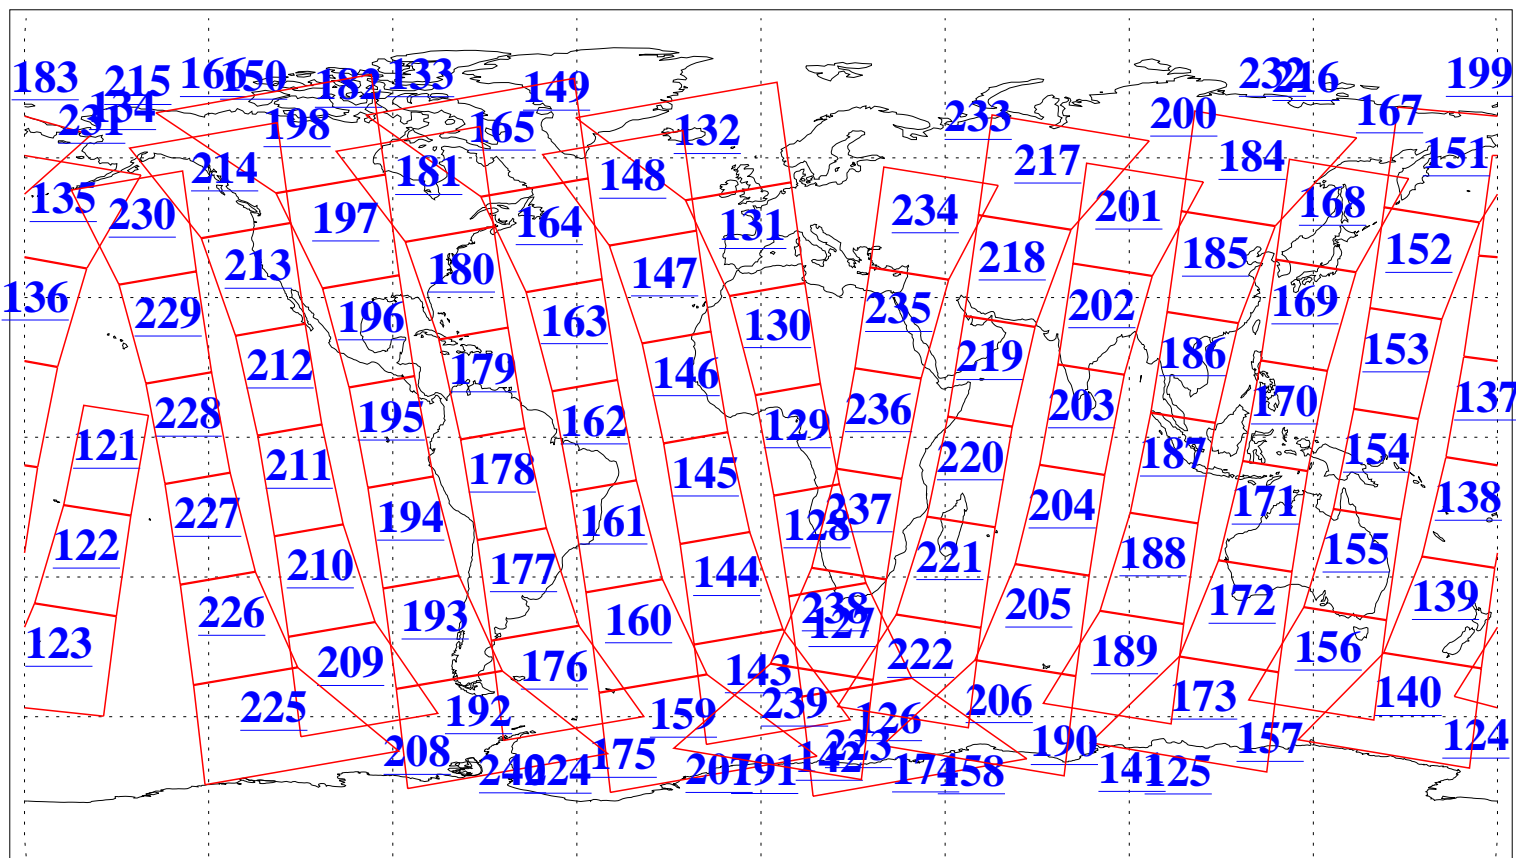

L1B Availability  
AMSU Granules: 240  
HSB Granules: 0  
AIRS Granules: 240

25 Aug 2005  
DoY 237  
Aqua Day 1209  
Granules: 1 to 120

Granules: 121 to 240

Legend: AMSU Available, HSB Available, AIRS Available

L1B Availability  
AMSU Granules: 240  
HSB Granules: 0  
AIRS Granules: 240

25 Aug 2005  
DoY 237  
Aqua Day 1209

Ascending Granules

Descending Granules

Legend: AMSU Available, HSB Available, AIRS Available

L1B Availability  
 AMSU Granules: 240  
 HSB Granules: 0  
 AIRS Granules: 240

25 Aug 2005  
 DoY 237  
 Aqua Day 1209

Northern Hemisphere Granules

Southern Hemisphere Granules

Legend: AMSU Available, HSB Available, AIRS Available