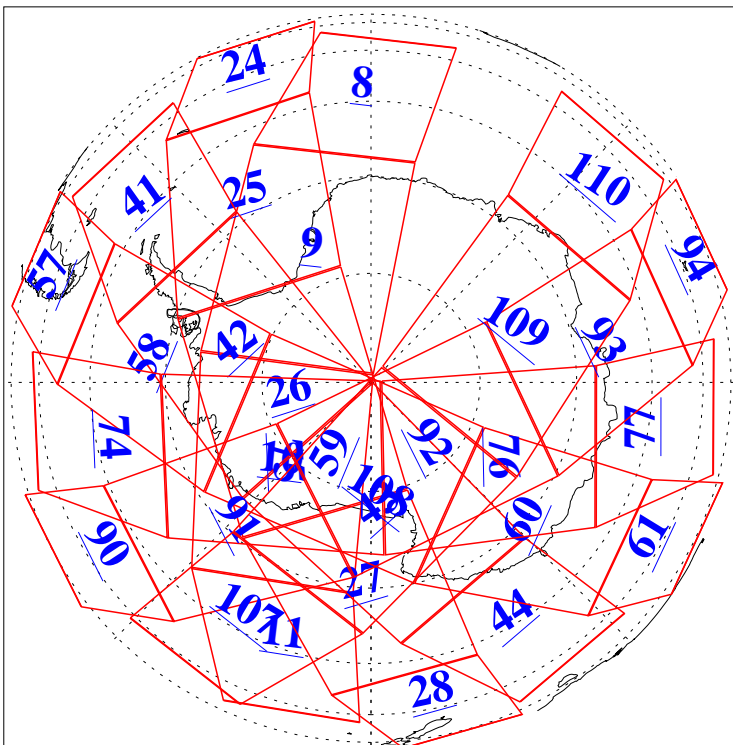

L1B Availability  
AMSU Granules: 240  
HSB Granules: 0  
AIRS Granules: 240

25 Aug 2005  
DoY 237  
Aqua Day 1209  
Granules: 1 to 120

Granules: 121 to 240

Legend: AMSU Available, HSB Available, AIRS Available

L1B Availability  
AMSU Granules: 240  
HSB Granules: 0  
AIRS Granules: 240

25 Aug 2005  
DoY 237  
Aqua Day 1209

Ascending Granules

Descending Granules

Legend: AMSU Available, HSB Available, AIRS Available

L1B Availability  
 AMSU Granules: 240  
 HSB Granules: 0  
 AIRS Granules: 240

25 Aug 2005  
 DoY 237  
 Aqua Day 1209

Northern Hemisphere Granules

Southern Hemisphere Granules

Legend: AMSU Available, HSB Available, AIRS Available