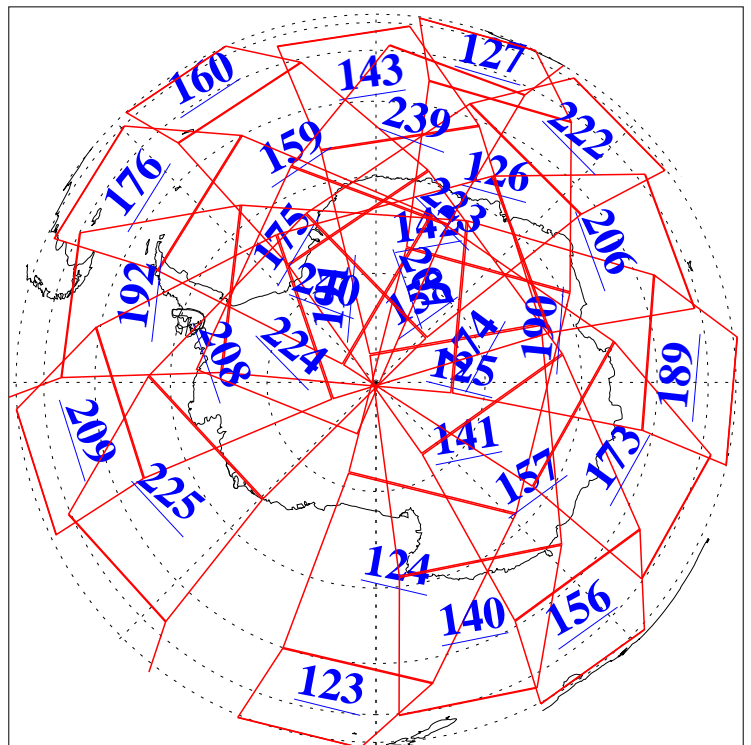

L1B Availability  
AMSU Granules: 240  
HSB Granules: 0  
AIRS Granules: 240

25 Aug 2005  
DoY 237  
Aqua Day 1209  
Granules: 1 to 120

Granules: 121 to 240

Legend: AMSU Available, HSB Available, AIRS Available

L1B Availability  
AMSU Granules: 240  
HSB Granules: 0  
AIRS Granules: 240

25 Aug 2005  
DoY 237  
Aqua Day 1209

Ascending Granules

Descending Granules

Legend: AMSU Available, HSB Available, AIRS Available

L1B Availability  
 AMSU Granules: 240  
 HSB Granules: 0  
 AIRS Granules: 240

25 Aug 2005  
 DoY 237  
 Aqua Day 1209

Northern Hemisphere Granules

Southern Hemisphere Granules

Legend: AMSU Available, HSB Available, AIRS Available