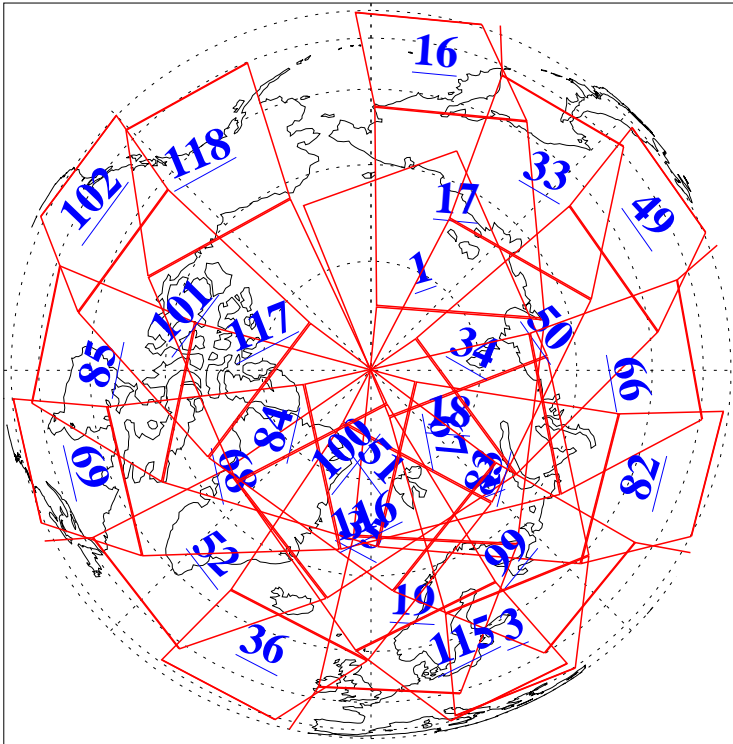

L1B Availability  
AMSU Granules: 240  
HSB Granules: 0  
AIRS Granules: 240

25 Aug 2005  
DoY 237  
Aqua Day 1209  
Granules: 1 to 120

Granules: 121 to 240

Legend: AMSU Available, HSB Available, AIRS Available

L1B Availability  
AMSU Granules: 240  
HSB Granules: 0  
AIRS Granules: 240

25 Aug 2005  
DoY 237  
Aqua Day 1209

Ascending Granules

Descending Granules

Legend: AMSU Available, HSB Available, AIRS Available

L1B Availability  
 AMSU Granules: 240  
 HSB Granules: 0  
 AIRS Granules: 240

25 Aug 2005  
 DoY 237  
 Aqua Day 1209

Northern Hemisphere Granules

Southern Hemisphere Granules

Legend: AMSU Available, HSB Available, AIRS Available