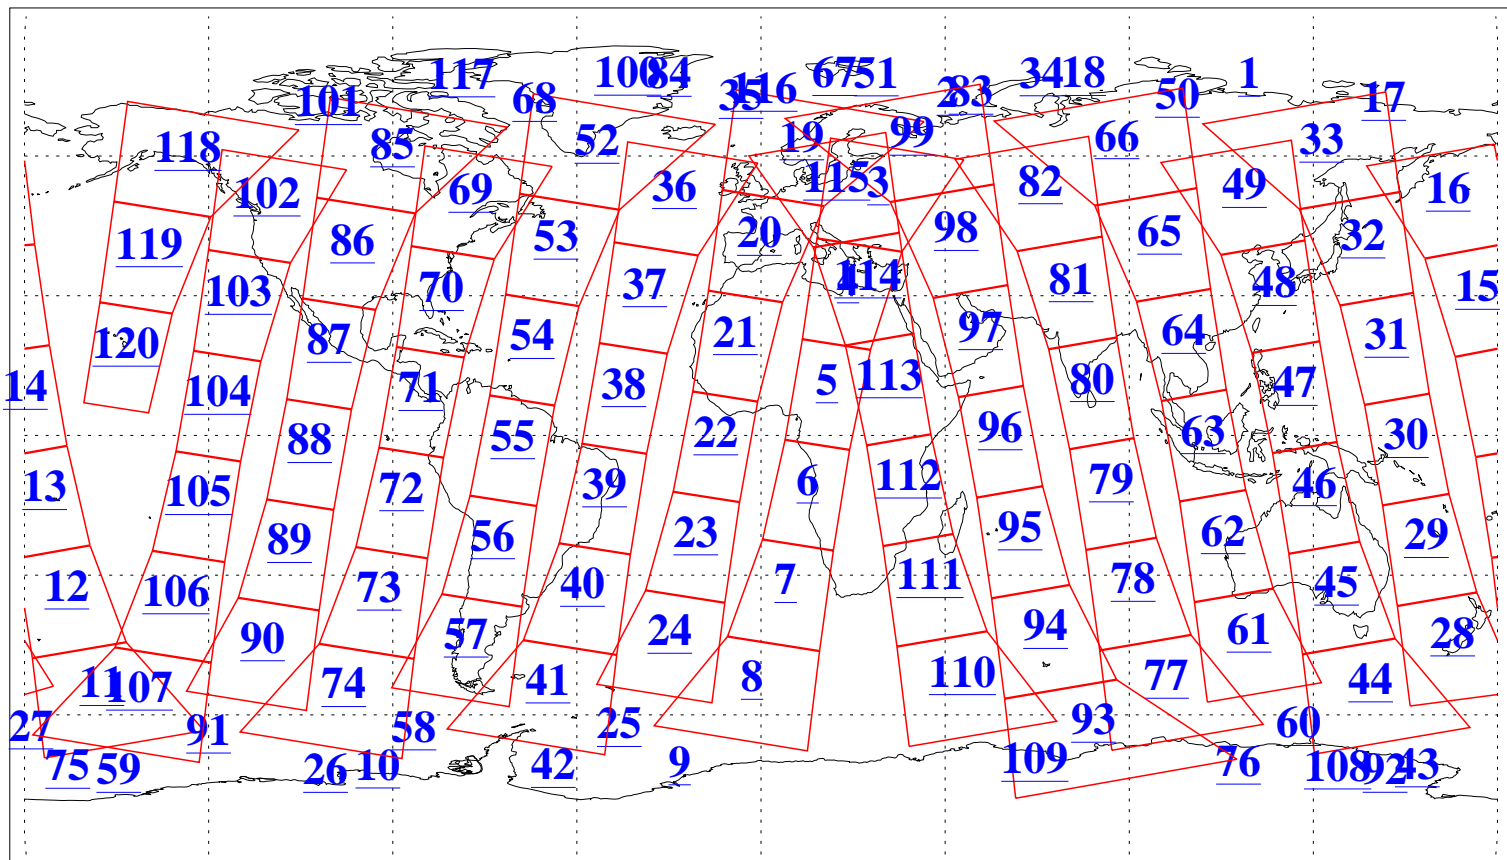

L1B Availability  
AMSU Granules: 240  
HSB Granules: 0  
AIRS Granules: 240

25 Aug 2005  
DoY 237  
Aqua Day 1209  
Granules: 1 to 120

Granules: 121 to 240

Legend: AMSU Available, HSB Available, AIRS Available

L1B Availability  
AMSU Granules: 240  
HSB Granules: 0  
AIRS Granules: 240

25 Aug 2005  
DoY 237  
Aqua Day 1209

Ascending Granules

Descending Granules

Legend: AMSU Available, HSB Available, AIRS Available

L1B Availability  
 AMSU Granules: 240  
 HSB Granules: 0  
 AIRS Granules: 240

25 Aug 2005  
 DoY 237  
 Aqua Day 1209

Northern Hemisphere Granules

Southern Hemisphere Granules

Legend: AMSU Available, HSB Available, AIRS Available