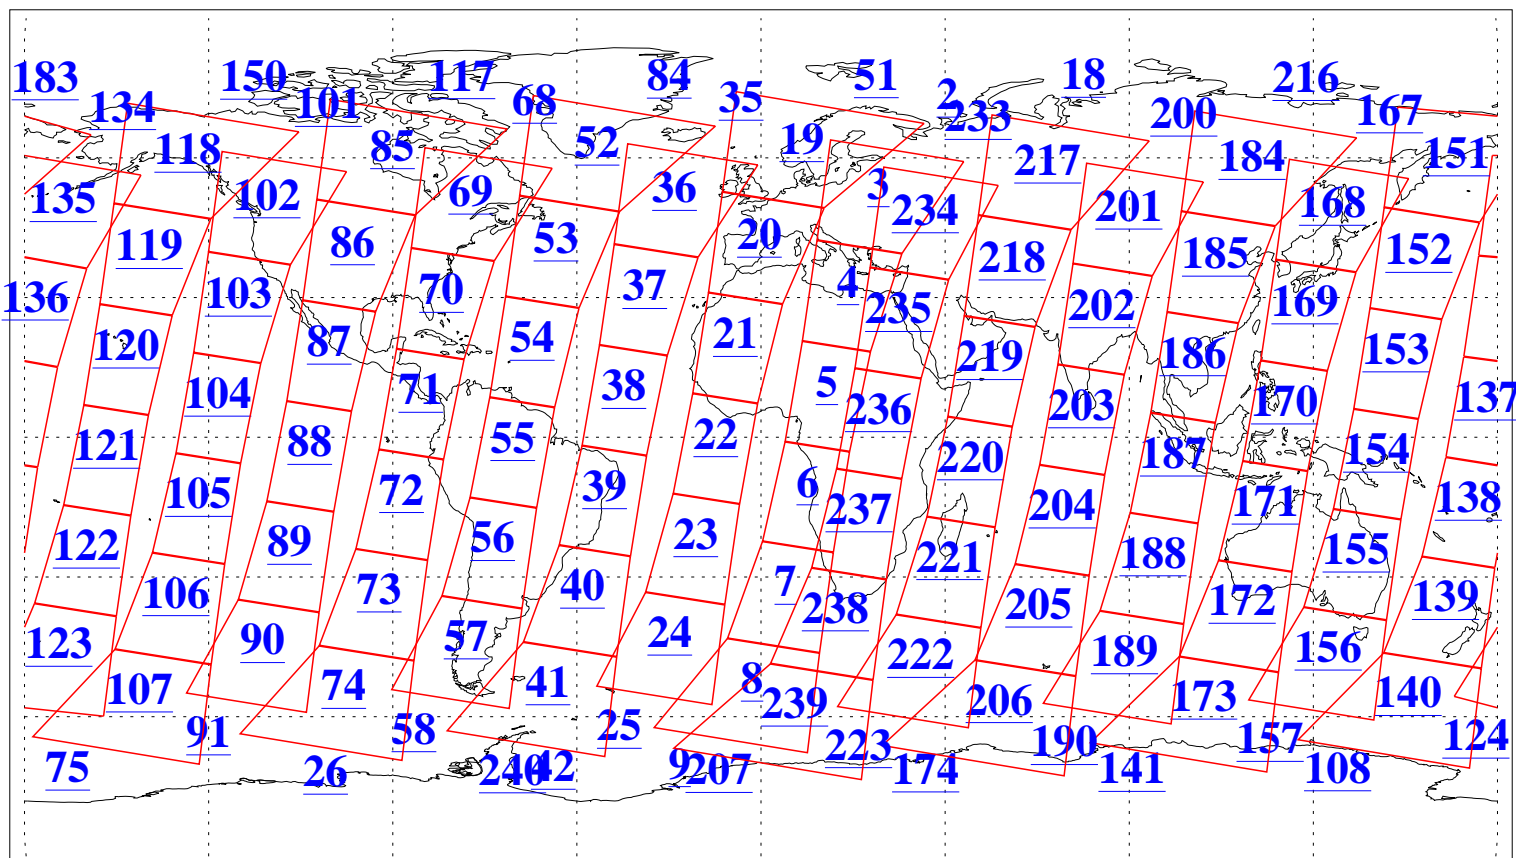

L1B Availability  
AMSU Granules: 240  
HSB Granules: 0  
AIRS Granules: 240

25 Aug 2005  
DoY 237  
Aqua Day 1209  
Granules: 1 to 120

Granules: 121 to 240

Legend: AMSU Available, HSB Available, AIRS Available

L1B Availability  
AMSU Granules: 240  
HSB Granules: 0  
AIRS Granules: 240

25 Aug 2005  
DoY 237  
Aqua Day 1209

Ascending Granules

Descending Granules

Legend: AMSU Available, HSB Available, AIRS Available

L1B Availability  
 AMSU Granules: 240  
 HSB Granules: 0  
 AIRS Granules: 240

25 Aug 2005  
 DoY 237  
 Aqua Day 1209

Northern Hemisphere Granules

Southern Hemisphere Granules

Legend: AMSU Available, HSB Available, AIRS Available