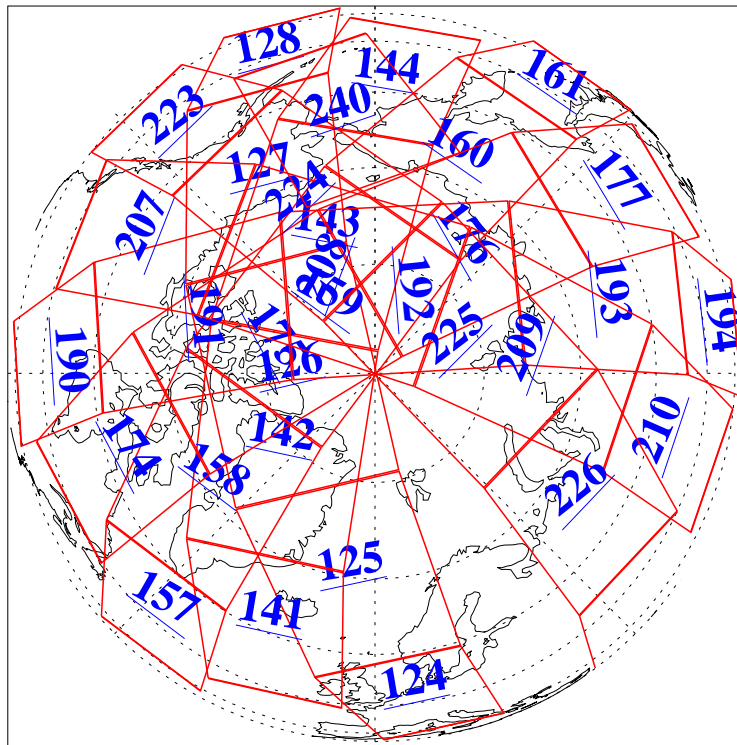

L1B Availability
AMSU Granules: 240
HSB Granules: 0
AIRS Granules: 240

24 Aug 2005
DoY 236
Aqua Day 1208
Granules: 1 to 120

Granules: 121 to 240

Legend: AMSU Available, HSB Available, AIRS Available

L1B Availability
AMSU Granules: 240
HSB Granules: 0
AIRS Granules: 240

24 Aug 2005
DoY 236
Aqua Day 1208
Ascending Granules

Descending Granules

Legend: AMSU Available, HSB Available, AIRS Available

L1B Availability
 AMSU Granules: 240
 HSB Granules: 0
 AIRS Granules: 240

24 Aug 2005
 DoY 236
 Aqua Day 1208

Northern Hemisphere Granules

Southern Hemisphere Granules

Legend: AMSU Available, HSB Available, AIRS Available