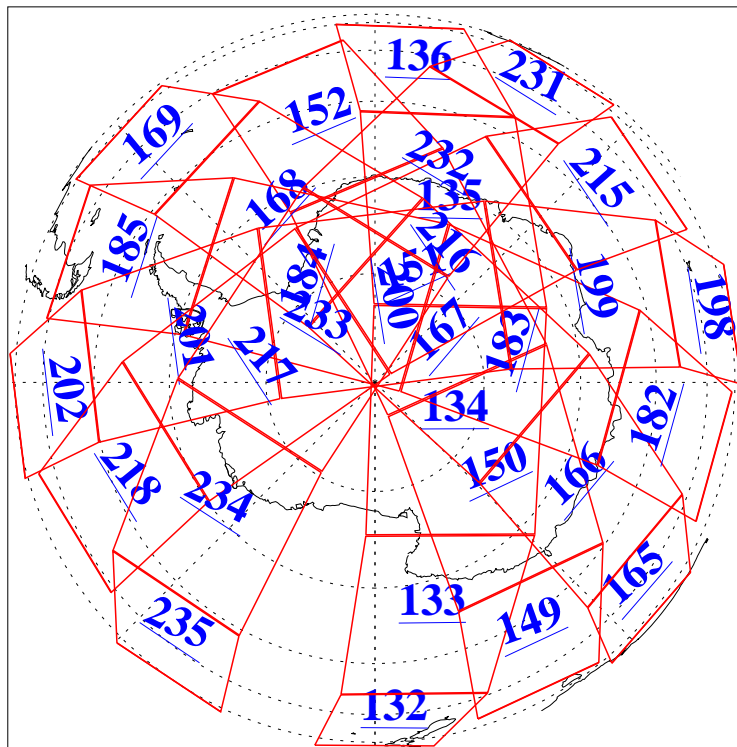

L1B Availability
AMSU Granules: 240
HSB Granules: 0
AIRS Granules: 240

24 Aug 2005
DoY 236
Aqua Day 1208
Granules: 1 to 120

Granules: 121 to 240

Legend: AMSU Available, HSB Available, AIRS Available

L1B Availability
AMSU Granules: 240
HSB Granules: 0
AIRS Granules: 240

24 Aug 2005
DoY 236
Aqua Day 1208
Ascending Granules

Descending Granules

Legend: AMSU Available, HSB Available, AIRS Available

L1B Availability
 AMSU Granules: 240
 HSB Granules: 0
 AIRS Granules: 240

24 Aug 2005
 DoY 236
 Aqua Day 1208

Northern Hemisphere Granules

Southern Hemisphere Granules

Legend: AMSU Available, HSB Available, AIRS Available