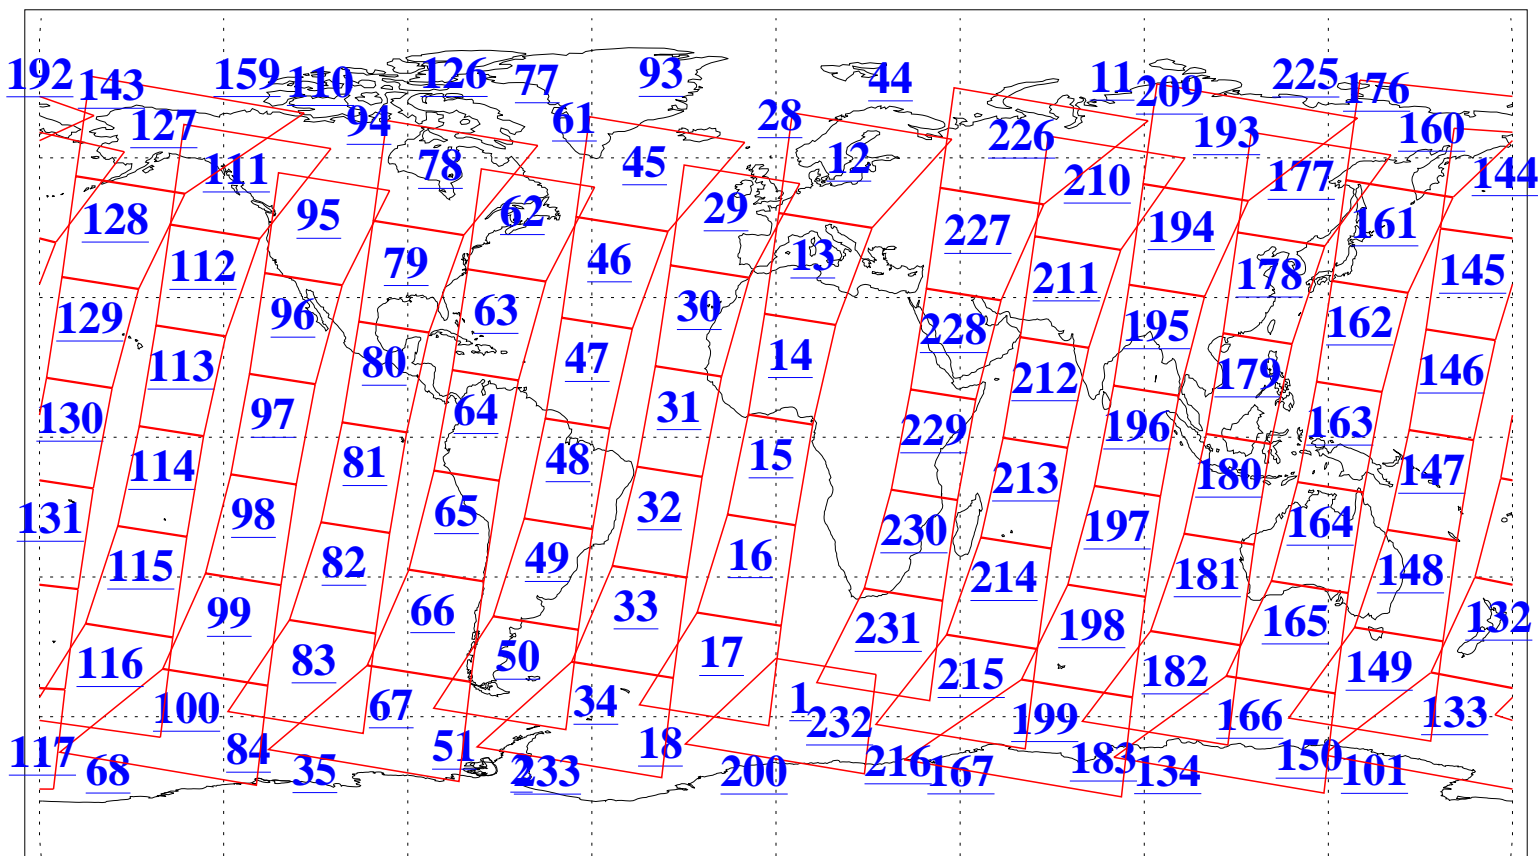

L1B Availability
AMSU Granules: 240
HSB Granules: 0
AIRS Granules: 240

24 Aug 2005
DoY 236
Aqua Day 1208
Granules: 1 to 120

Granules: 121 to 240

Legend: AMSU Available, HSB Available, AIRS Available

L1B Availability
AMSU Granules: 240
HSB Granules: 0
AIRS Granules: 240

24 Aug 2005
DoY 236
Aqua Day 1208
Ascending Granules

Descending Granules

Legend: AMSU Available, HSB Available, AIRS Available

L1B Availability
 AMSU Granules: 240
 HSB Granules: 0
 AIRS Granules: 240

24 Aug 2005
 DoY 236
 Aqua Day 1208

Northern Hemisphere Granules

Southern Hemisphere Granules

Legend: AMSU Available, HSB Available, AIRS Available