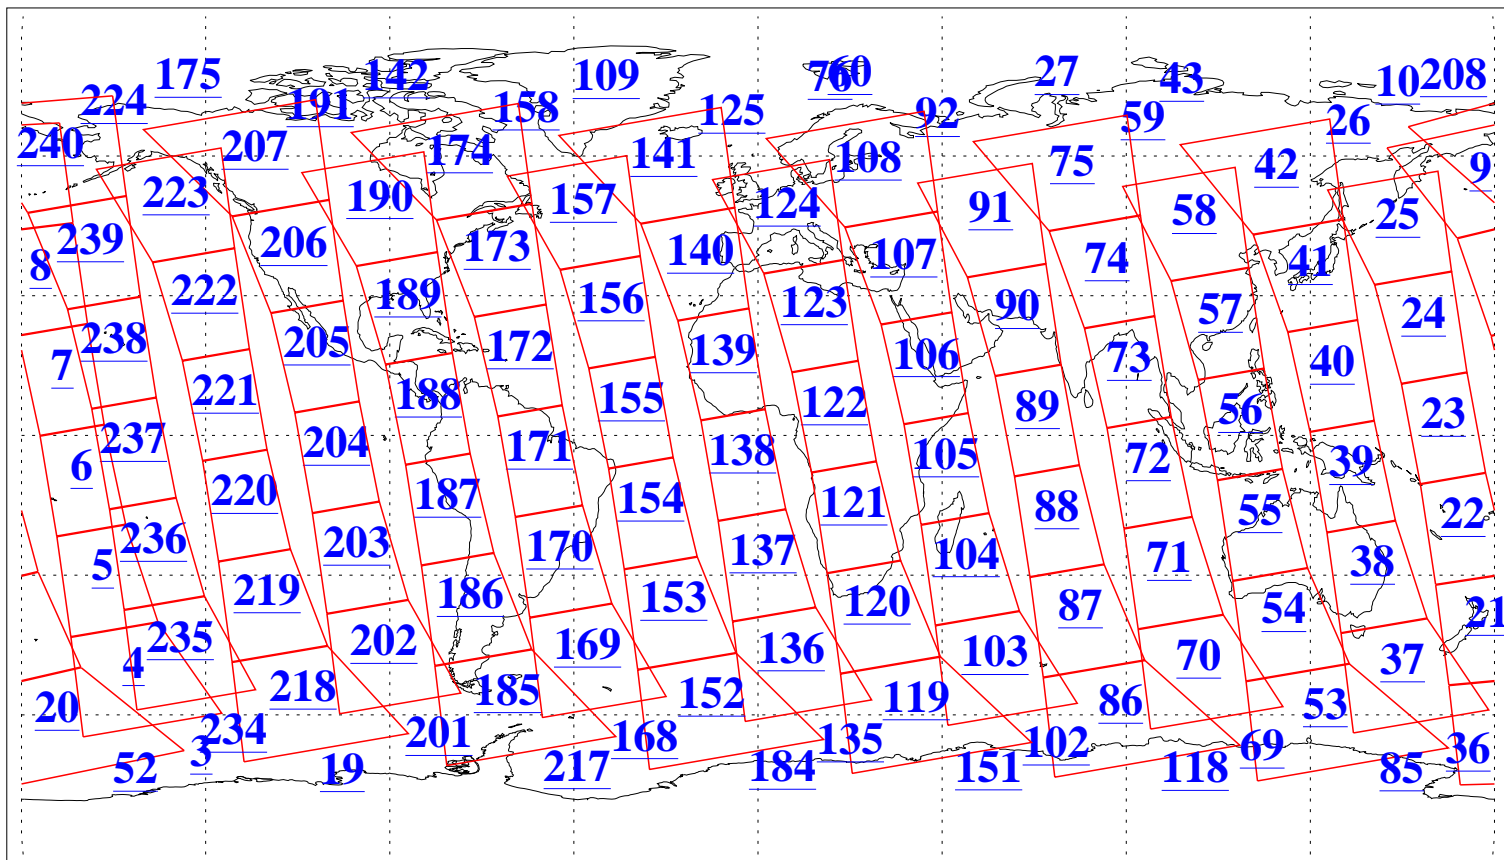

L1B Availability
AMSU Granules: 240
HSB Granules: 0
AIRS Granules: 240

24 Aug 2005
DoY 236
Aqua Day 1208
Granules: 1 to 120

Granules: 121 to 240

Legend: AMSU Available, HSB Available, AIRS Available

L1B Availability
AMSU Granules: 240
HSB Granules: 0
AIRS Granules: 240

24 Aug 2005
DoY 236
Aqua Day 1208
Ascending Granules

Descending Granules

Legend: AMSU Available, HSB Available, AIRS Available

L1B Availability
 AMSU Granules: 240
 HSB Granules: 0
 AIRS Granules: 240

24 Aug 2005
 DoY 236
 Aqua Day 1208

Northern Hemisphere Granules

Southern Hemisphere Granules

Legend: AMSU Available, HSB Available, AIRS Available