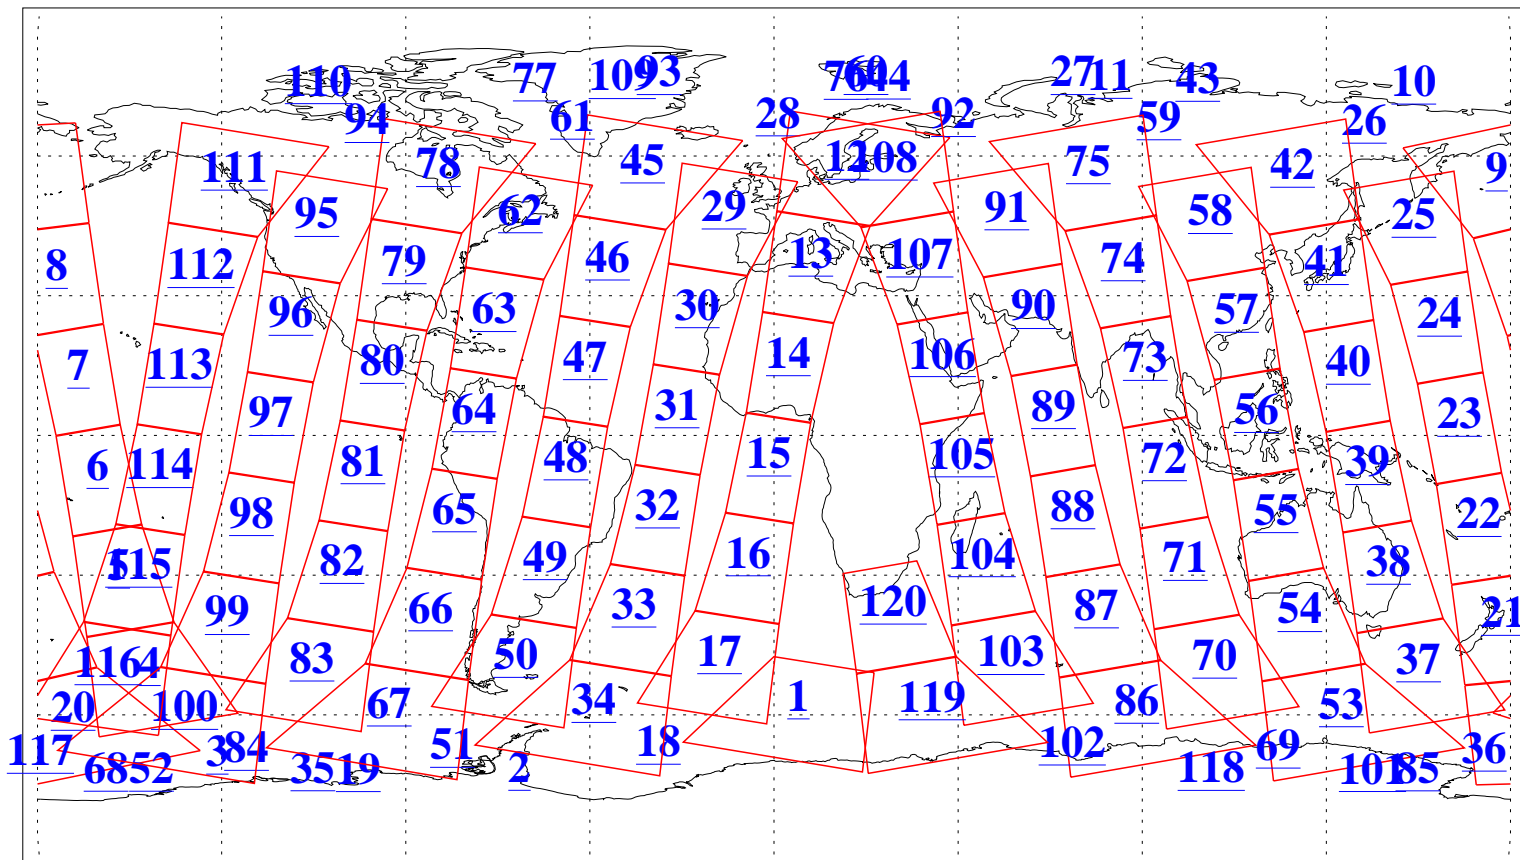

L1B Availability
AMSU Granules: 240
HSB Granules: 0
AIRS Granules: 240

24 Aug 2005
DoY 236
Aqua Day 1208
Granules: 1 to 120

Granules: 121 to 240

Legend: AMSU Available, HSB Available, AIRS Available

L1B Availability
AMSU Granules: 240
HSB Granules: 0
AIRS Granules: 240

24 Aug 2005
DoY 236
Aqua Day 1208
Ascending Granules

Descending Granules

Legend: AMSU Available, HSB Available, AIRS Available

L1B Availability
 AMSU Granules: 240
 HSB Granules: 0
 AIRS Granules: 240

24 Aug 2005
 DoY 236
 Aqua Day 1208

Northern Hemisphere Granules

Southern Hemisphere Granules

Legend: AMSU Available, HSB Available, AIRS Available