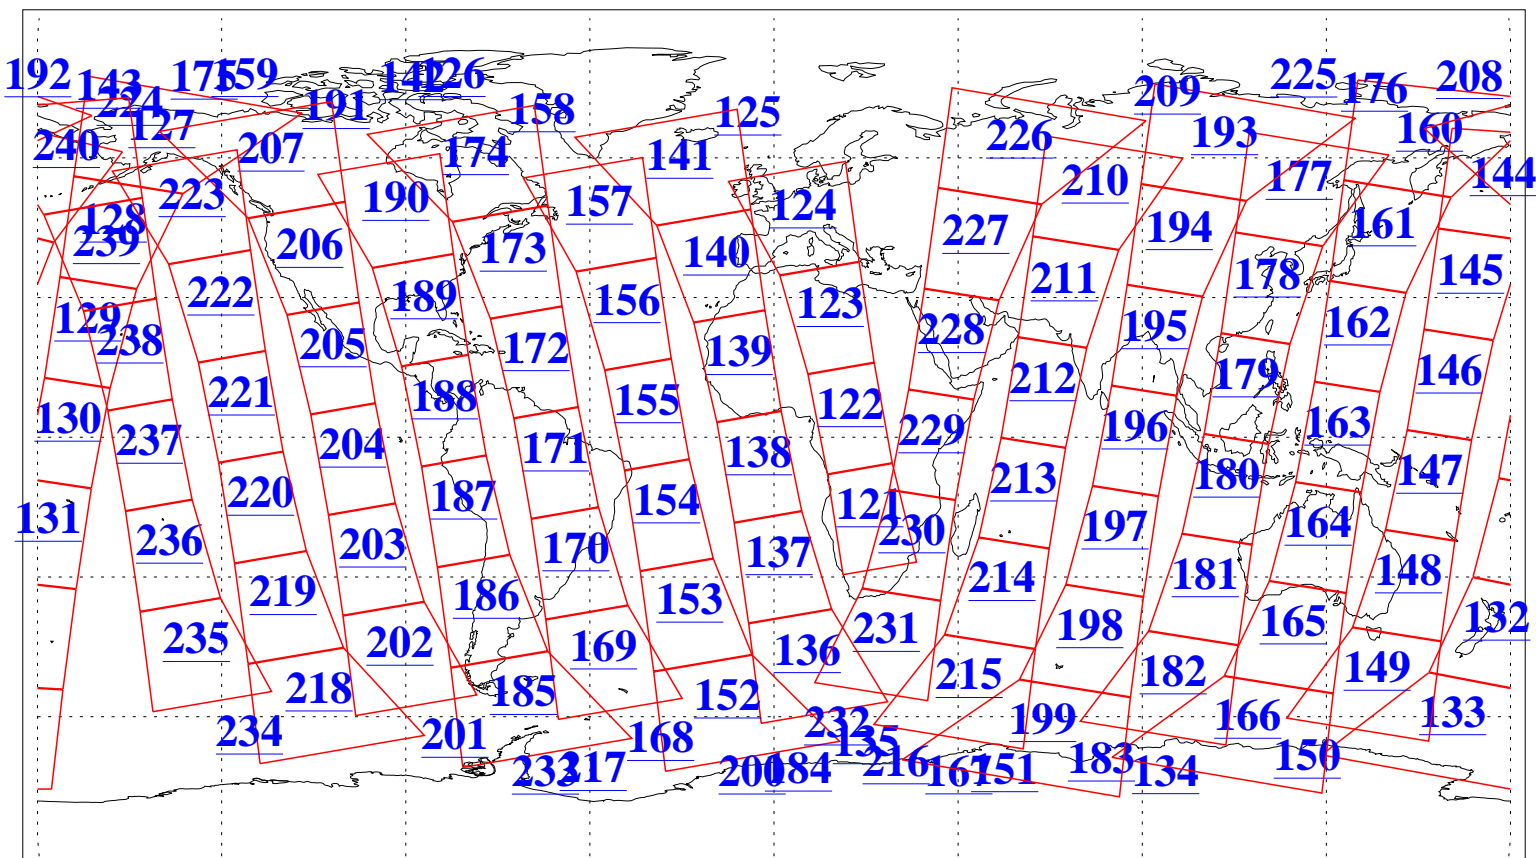

L1B Availability
AMSU Granules: 240
HSB Granules: 0
AIRS Granules: 240

24 Aug 2005
DoY 236
Aqua Day 1208
Granules: 1 to 120

Granules: 121 to 240

Legend: AMSU Available, HSB Available, AIRS Available

L1B Availability
AMSU Granules: 240
HSB Granules: 0
AIRS Granules: 240

24 Aug 2005
DoY 236
Aqua Day 1208
Ascending Granules

Descending Granules

Legend: AMSU Available, HSB Available, AIRS Available

L1B Availability
 AMSU Granules: 240
 HSB Granules: 0
 AIRS Granules: 240

24 Aug 2005
 DoY 236
 Aqua Day 1208

Northern Hemisphere Granules

Southern Hemisphere Granules

Legend: AMSU Available, HSB Available, AIRS Available