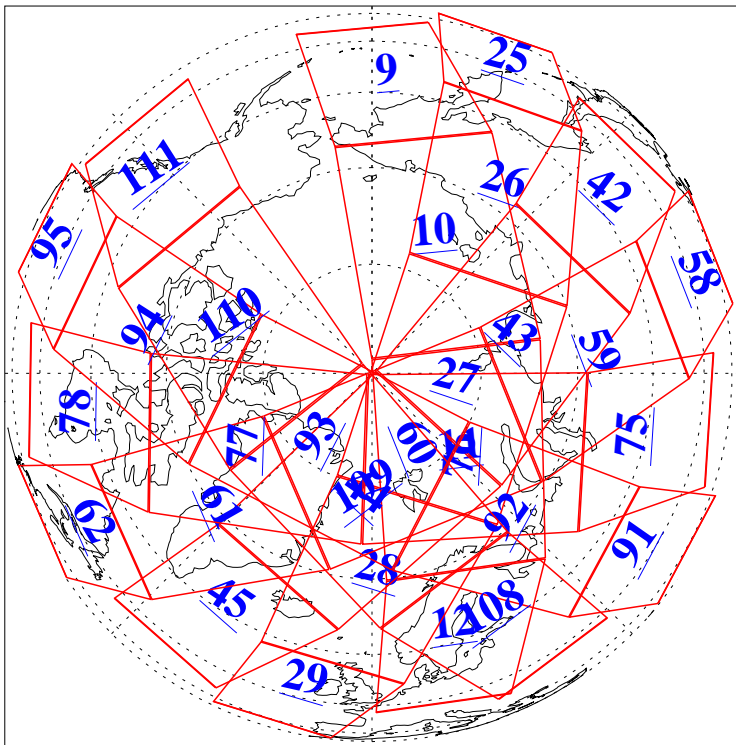

L1B Availability
AMSU Granules: 240
HSB Granules: 0
AIRS Granules: 240

24 Aug 2005
DoY 236
Aqua Day 1208
Granules: 1 to 120

Granules: 121 to 240

Legend: AMSU Available, HSB Available, AIRS Available

L1B Availability
AMSU Granules: 240
HSB Granules: 0
AIRS Granules: 240

24 Aug 2005
DoY 236
Aqua Day 1208
Ascending Granules

Descending Granules

Legend: AMSU Available, HSB Available, AIRS Available

L1B Availability
 AMSU Granules: 240
 HSB Granules: 0
 AIRS Granules: 240

24 Aug 2005
 DoY 236
 Aqua Day 1208

Northern Hemisphere Granules

Southern Hemisphere Granules

Legend: AMSU Available, HSB Available, AIRS Available