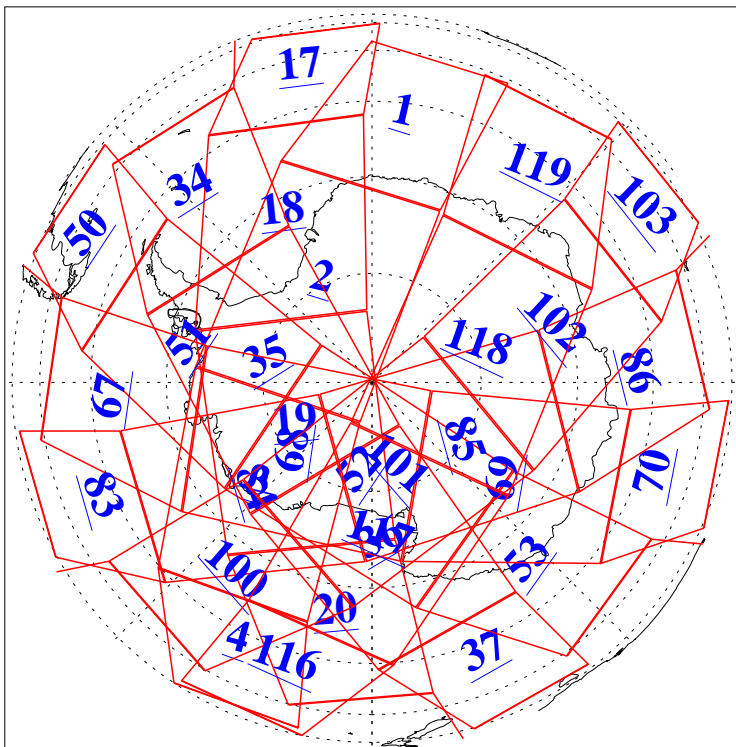

L1B Availability
AMSU Granules: 240
HSB Granules: 0
AIRS Granules: 240

24 Aug 2005
DoY 236
Aqua Day 1208
Granules: 1 to 120

Granules: 121 to 240

Legend: AMSU Available, HSB Available, AIRS Available

L1B Availability
AMSU Granules: 240
HSB Granules: 0
AIRS Granules: 240

24 Aug 2005
DoY 236
Aqua Day 1208
Ascending Granules

Descending Granules

Legend: AMSU Available, HSB Available, AIRS Available

L1B Availability
 AMSU Granules: 240
 HSB Granules: 0
 AIRS Granules: 240

24 Aug 2005
 DoY 236
 Aqua Day 1208

Northern Hemisphere Granules

Southern Hemisphere Granules

Legend: AMSU Available, HSB Available, AIRS Available