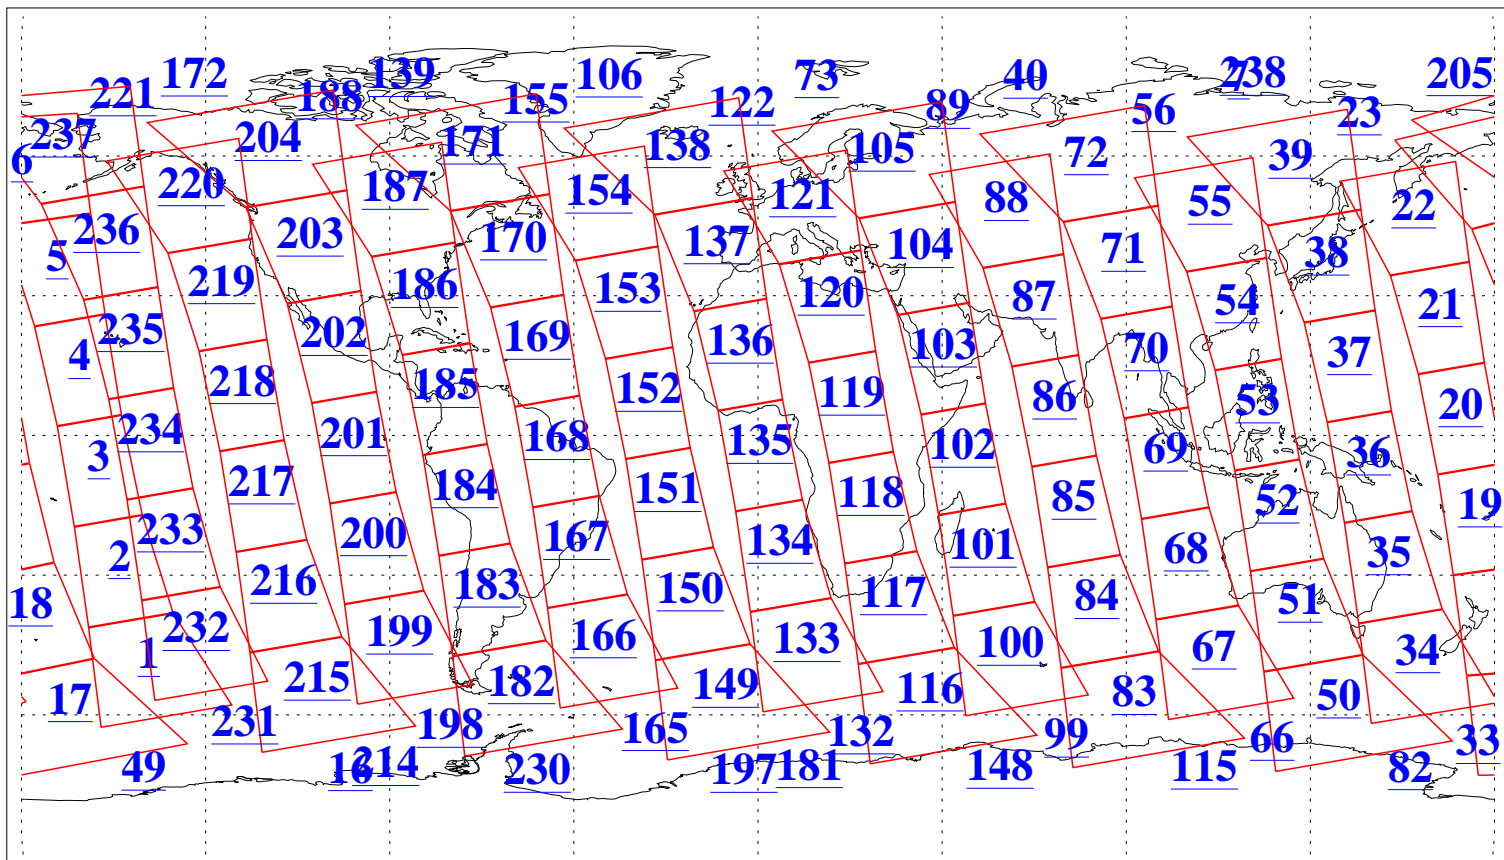

L1B Availability
AMSU Granules: 240
HSB Granules: 0
AIRS Granules: 240

19 Aug 2005
DoY 231
Aqua Day 1203
Granules: 1 to 120

Granules: 121 to 240

Legend: AMSU Available, HSB Available, AIRS Available

L1B Availability
AMSU Granules: 240
HSB Granules: 0
AIRS Granules: 240

19 Aug 2005
DoY 231
Aqua Day 1203
Ascending Granules

Descending Granules

Legend: AMSU Available, HSB Available, AIRS Available

L1B Availability
AMSU Granules: 240
HSB Granules: 0
AIRS Granules: 240

19 Aug 2005
DoY 231
Aqua Day 1203

Northern Hemisphere Granules

Southern Hemisphere Granules

Legend: AMSU Available, HSB Available, AIRS Available