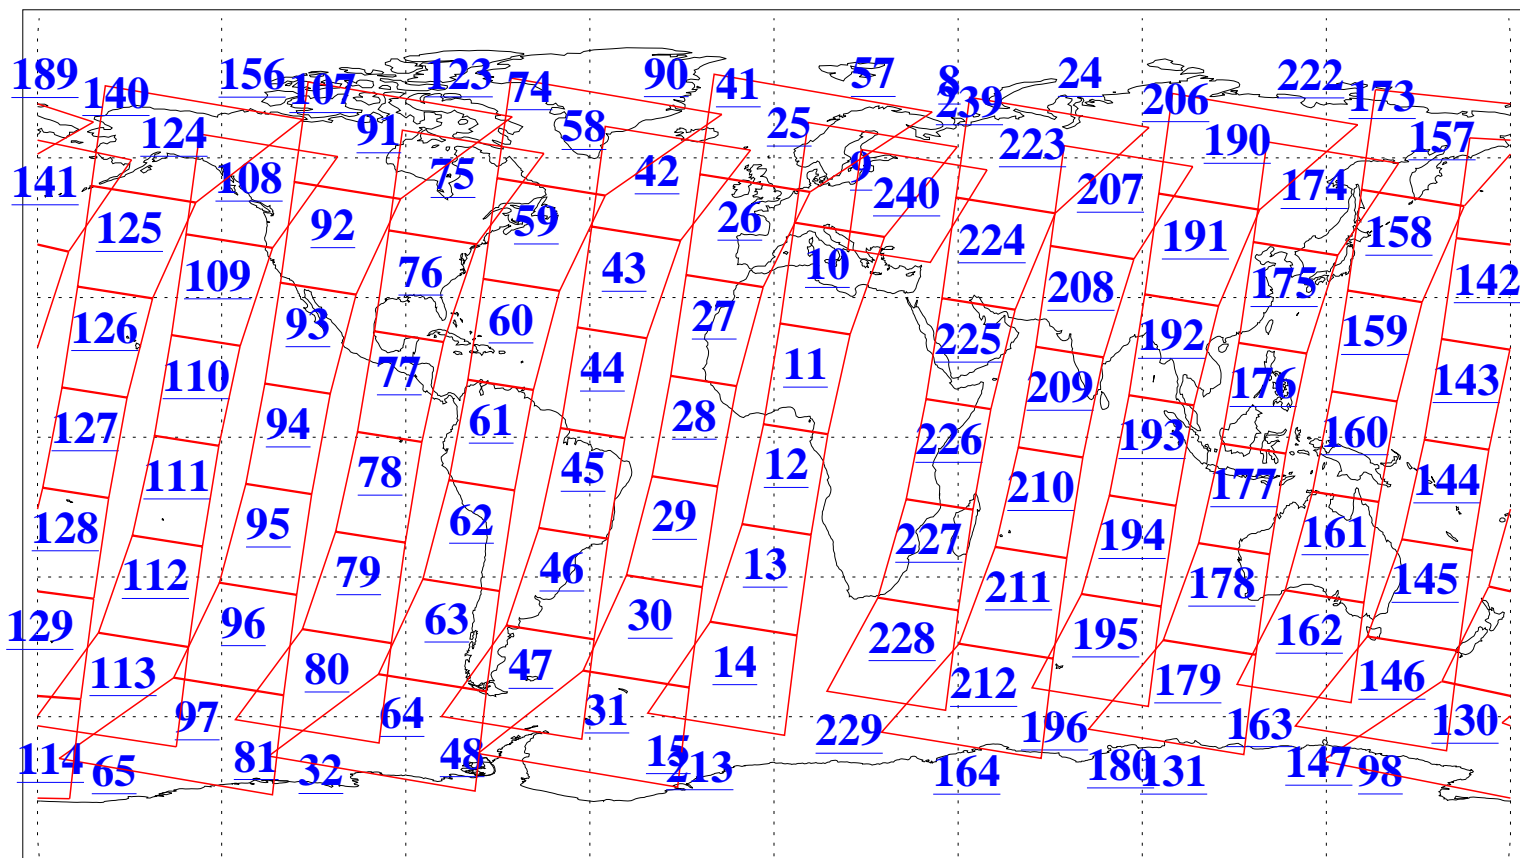

L1B Availability
AMSU Granules: 240
HSB Granules: 0
AIRS Granules: 240

19 Aug 2005
DoY 231
Aqua Day 1203
Granules: 1 to 120

Granules: 121 to 240

Legend: AMSU Available, HSB Available, AIRS Available

L1B Availability
AMSU Granules: 240
HSB Granules: 0
AIRS Granules: 240

19 Aug 2005
DoY 231
Aqua Day 1203
Ascending Granules

Descending Granules

Legend: AMSU Available, HSB Available, AIRS Available

L1B Availability
AMSU Granules: 240
HSB Granules: 0
AIRS Granules: 240

19 Aug 2005
DoY 231
Aqua Day 1203

Northern Hemisphere Granules

Southern Hemisphere Granules

Legend: AMSU Available, HSB Available, AIRS Available