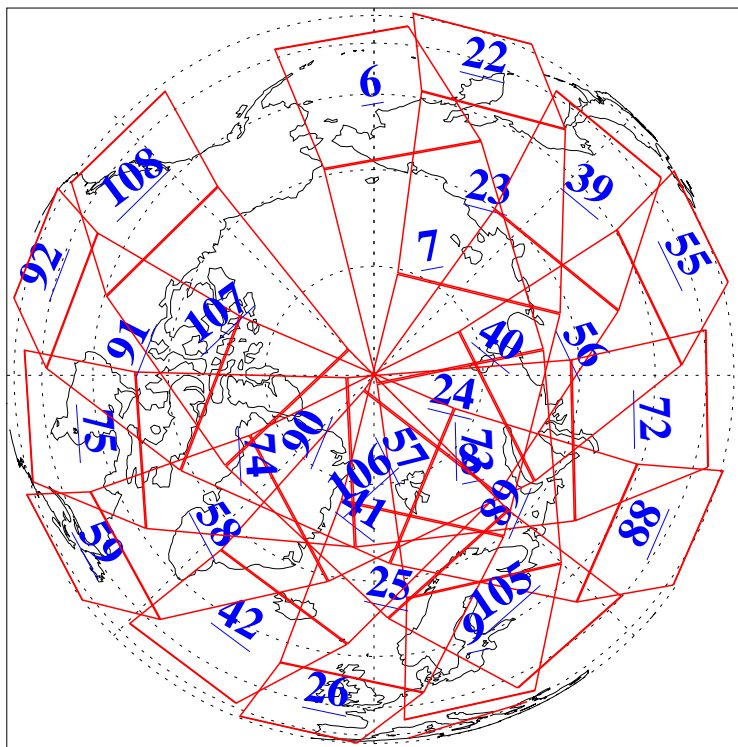

L1B Availability
AMSU Granules: 240
HSB Granules: 0
AIRS Granules: 240

19 Aug 2005
DoY 231
Aqua Day 1203
Granules: 1 to 120

Granules: 121 to 240

Legend: AMSU Available, HSB Available, AIRS Available

L1B Availability
AMSU Granules: 240
HSB Granules: 0
AIRS Granules: 240

19 Aug 2005
DoY 231
Aqua Day 1203
Ascending Granules

Descending Granules

Legend: AMSU Available, HSB Available, AIRS Available

L1B Availability
AMSU Granules: 240
HSB Granules: 0
AIRS Granules: 240

19 Aug 2005
DoY 231
Aqua Day 1203

Northern Hemisphere Granules

Southern Hemisphere Granules

Legend: AMSU Available, HSB Available, AIRS Available