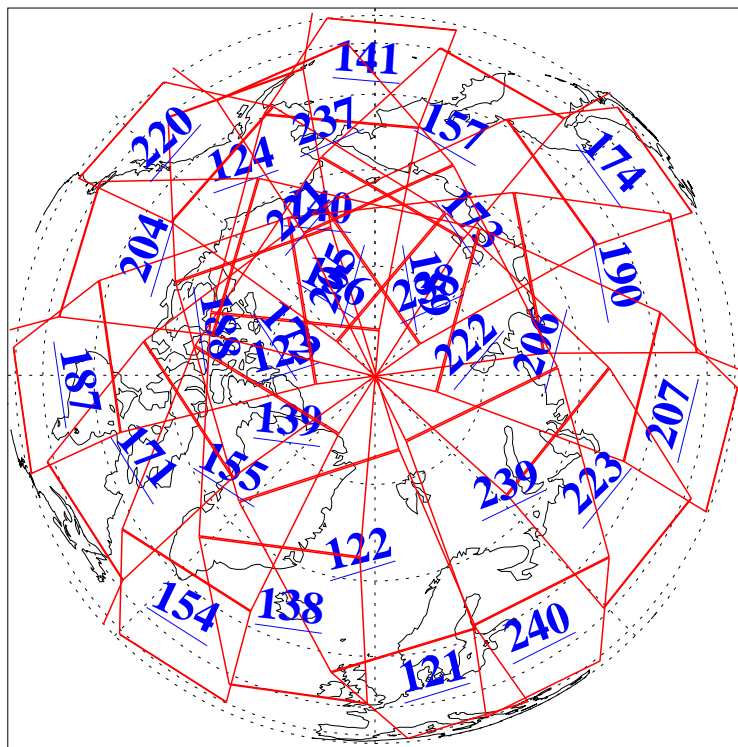

L1B Availability
AMSU Granules: 240
HSB Granules: 0
AIRS Granules: 240

19 Aug 2005
DoY 231
Aqua Day 1203
Granules: 1 to 120

Granules: 121 to 240

Legend: AMSU Available, HSB Available, AIRS Available

L1B Availability
AMSU Granules: 240
HSB Granules: 0
AIRS Granules: 240

19 Aug 2005
DoY 231
Aqua Day 1203
Ascending Granules

Descending Granules

Legend: AMSU Available, HSB Available, AIRS Available

L1B Availability
AMSU Granules: 240
HSB Granules: 0
AIRS Granules: 240

19 Aug 2005
DoY 231
Aqua Day 1203

Northern Hemisphere Granules

Southern Hemisphere Granules

Legend: AMSU Available, HSB Available, AIRS Available