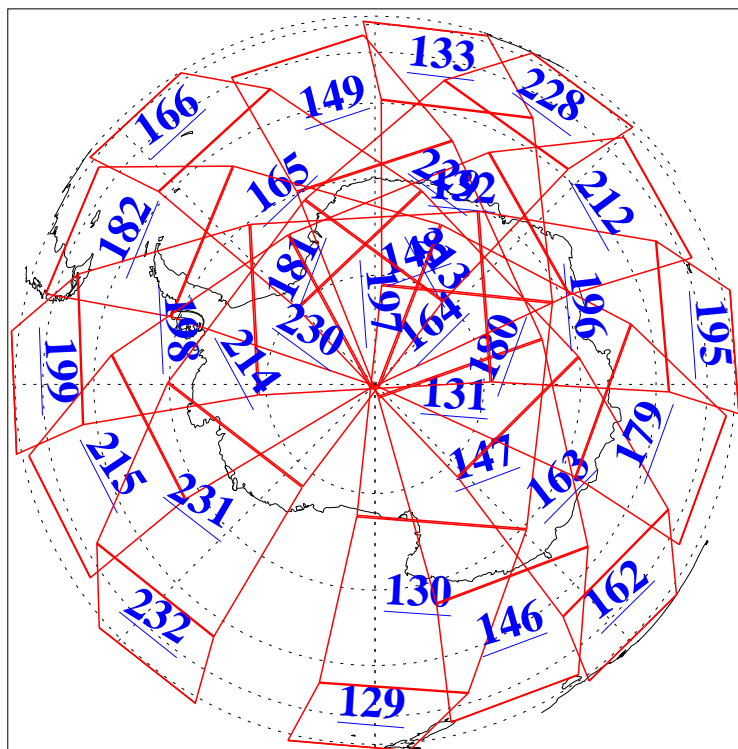

L1B Availability
AMSU Granules: 240
HSB Granules: 0
AIRS Granules: 240

19 Aug 2005
DoY 231
Aqua Day 1203
Granules: 1 to 120

Granules: 121 to 240

Legend: AMSU Available, HSB Available, AIRS Available

L1B Availability
AMSU Granules: 240
HSB Granules: 0
AIRS Granules: 240

19 Aug 2005
DoY 231
Aqua Day 1203
Ascending Granules

Descending Granules

Legend: AMSU Available, HSB Available, AIRS Available

L1B Availability
AMSU Granules: 240
HSB Granules: 0
AIRS Granules: 240

19 Aug 2005
DoY 231
Aqua Day 1203

Northern Hemisphere Granules

Southern Hemisphere Granules

Legend: AMSU Available, HSB Available, AIRS Available