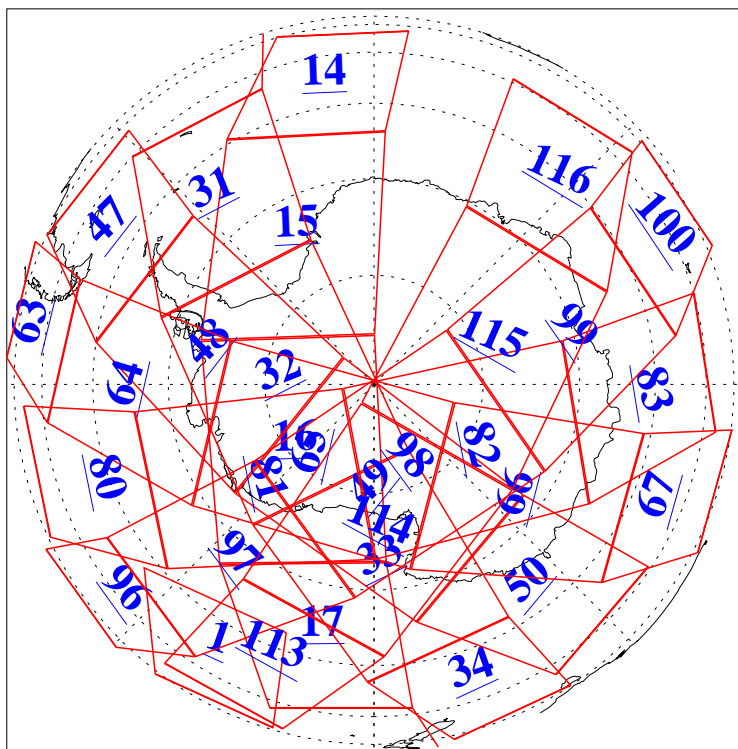

L1B Availability
AMSU Granules: 240
HSB Granules: 0
AIRS Granules: 240

19 Aug 2005
DoY 231
Aqua Day 1203
Granules: 1 to 120

Granules: 121 to 240

Legend: AMSU Available, HSB Available, AIRS Available

L1B Availability
AMSU Granules: 240
HSB Granules: 0
AIRS Granules: 240

19 Aug 2005
DoY 231
Aqua Day 1203
Ascending Granules

Descending Granules

Legend: AMSU Available, HSB Available, AIRS Available

L1B Availability
AMSU Granules: 240
HSB Granules: 0
AIRS Granules: 240

19 Aug 2005
DoY 231
Aqua Day 1203

Northern Hemisphere Granules

Southern Hemisphere Granules

Legend: AMSU Available, HSB Available, AIRS Available