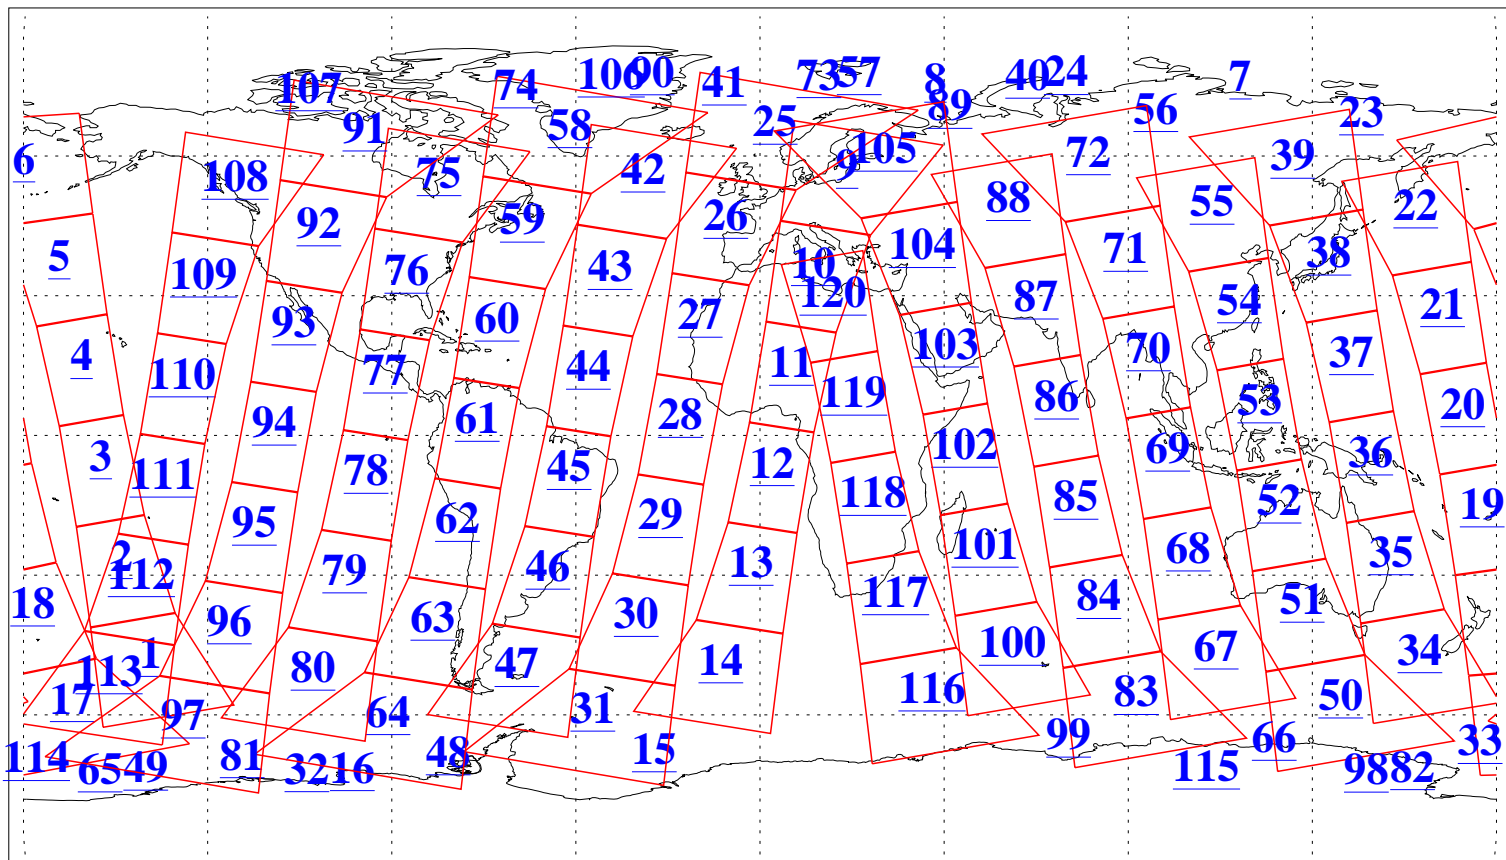

L1B Availability
AMSU Granules: 240
HSB Granules: 0
AIRS Granules: 240

19 Aug 2005
DoY 231
Aqua Day 1203
Granules: 1 to 120

Granules: 121 to 240

Legend: AMSU Available, HSB Available, AIRS Available

L1B Availability
AMSU Granules: 240
HSB Granules: 0
AIRS Granules: 240

19 Aug 2005
DoY 231
Aqua Day 1203
Ascending Granules

Descending Granules

Legend: AMSU Available, HSB Available, AIRS Available

L1B Availability
AMSU Granules: 240
HSB Granules: 0
AIRS Granules: 240

19 Aug 2005
DoY 231
Aqua Day 1203

Northern Hemisphere Granules

Southern Hemisphere Granules

Legend: AMSU Available, HSB Available, AIRS Available