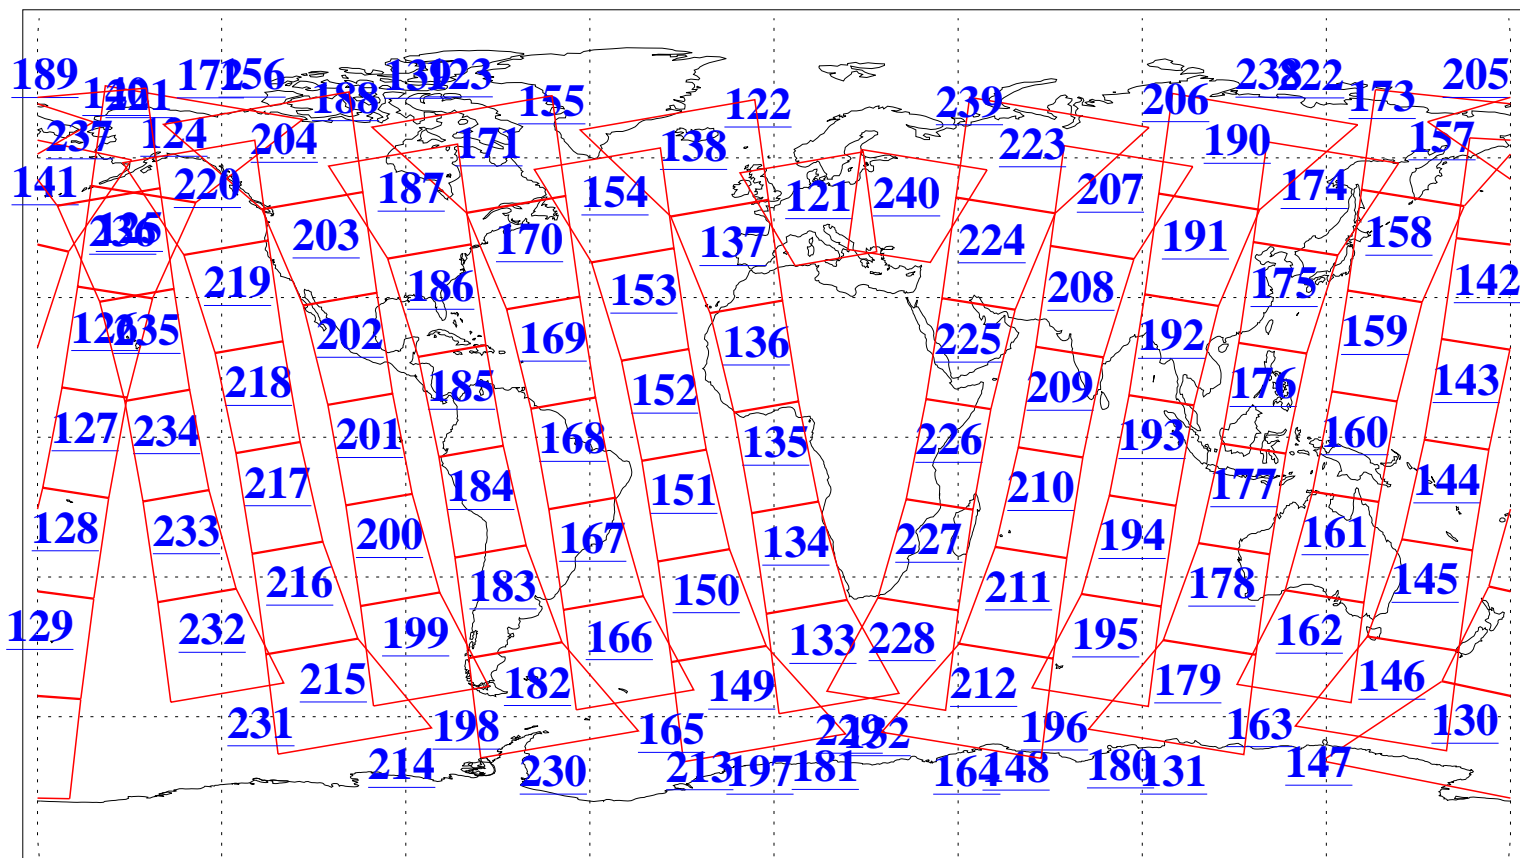

L1B Availability
AMSU Granules: 240
HSB Granules: 0
AIRS Granules: 240

19 Aug 2005
DoY 231
Aqua Day 1203
Granules: 1 to 120

Granules: 121 to 240

Legend: AMSU Available, HSB Available, AIRS Available

L1B Availability
AMSU Granules: 240
HSB Granules: 0
AIRS Granules: 240

19 Aug 2005
DoY 231
Aqua Day 1203
Ascending Granules

Descending Granules

Legend: AMSU Available, HSB Available, AIRS Available

L1B Availability
AMSU Granules: 240
HSB Granules: 0
AIRS Granules: 240

19 Aug 2005
DoY 231
Aqua Day 1203

Northern Hemisphere Granules

Southern Hemisphere Granules

Legend: AMSU Available, HSB Available, AIRS Available