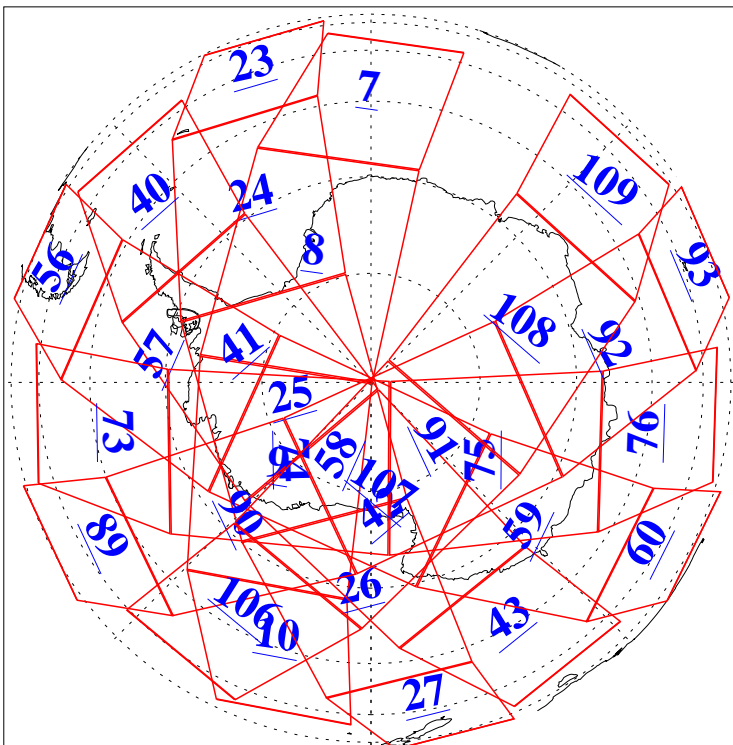

L1B Availability
AMSU Granules: 240
HSB Granules: 0
AIRS Granules: 240

18 Aug 2005
DoY 230
Aqua Day 1202
Granules: 1 to 120

Granules: 121 to 240

Legend: AMSU Available, HSB Available, AIRS Available

L1B Availability
AMSU Granules: 240
HSB Granules: 0
AIRS Granules: 240

18 Aug 2005
DoY 230
Aqua Day 1202
Ascending Granules

Descending Granules

Legend: AMSU Available, HSB Available, AIRS Available

L1B Availability
 AMSU Granules: 240
 HSB Granules: 0
 AIRS Granules: 240

18 Aug 2005
 DoY 230
 Aqua Day 1202

Northern Hemisphere Granules

Southern Hemisphere Granules

Legend: AMSU Available, ~~HSB Available~~, AIRS Available