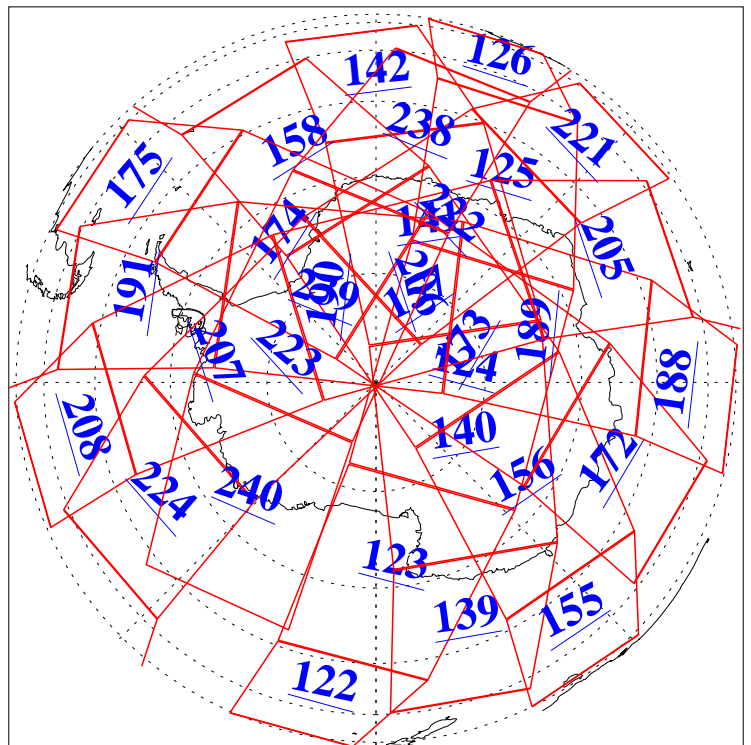

L1B Availability
AMSU Granules: 240
HSB Granules: 0
AIRS Granules: 240

18 Aug 2005
DoY 230
Aqua Day 1202
Granules: 1 to 120

Granules: 121 to 240

Legend: AMSU Available, HSB Available, AIRS Available

L1B Availability
AMSU Granules: 240
HSB Granules: 0
AIRS Granules: 240

18 Aug 2005
DoY 230
Aqua Day 1202
Ascending Granules

Descending Granules

Legend: AMSU Available, HSB Available, AIRS Available

L1B Availability
 AMSU Granules: 240
 HSB Granules: 0
 AIRS Granules: 240

18 Aug 2005
 DoY 230
 Aqua Day 1202

Northern Hemisphere Granules

Southern Hemisphere Granules

Legend: AMSU Available, ~~HSB Available~~, AIRS Available