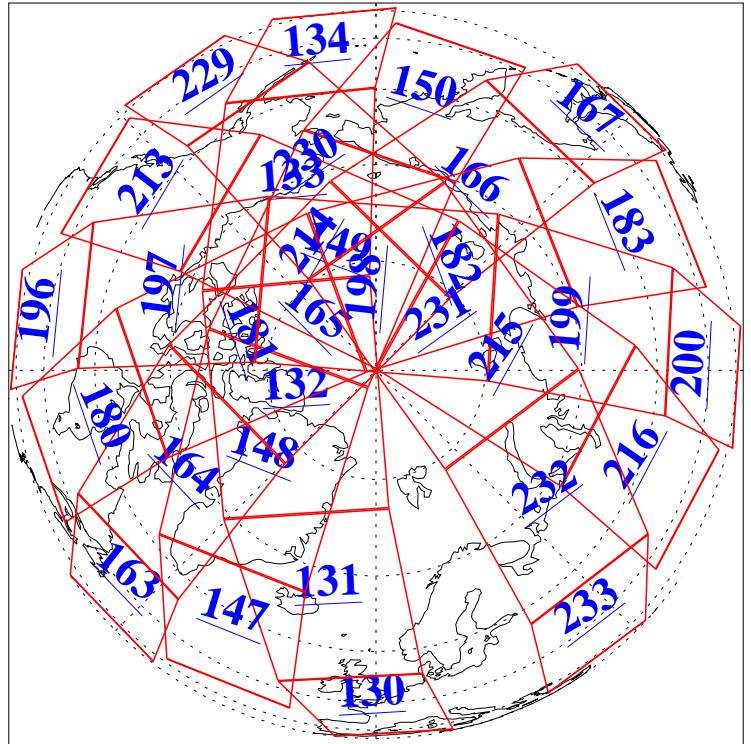

L1B Availability
AMSU Granules: 240
HSB Granules: 0
AIRS Granules: 240

18 Aug 2005
DoY 230
Aqua Day 1202
Granules: 1 to 120

Granules: 121 to 240

Legend: AMSU Available, HSB Available, AIRS Available

L1B Availability
AMSU Granules: 240
HSB Granules: 0
AIRS Granules: 240

18 Aug 2005
DoY 230
Aqua Day 1202
Ascending Granules

Descending Granules

Legend: AMSU Available, HSB Available, AIRS Available

L1B Availability
 AMSU Granules: 240
 HSB Granules: 0
 AIRS Granules: 240

18 Aug 2005
 DoY 230
 Aqua Day 1202

Northern Hemisphere Granules

Southern Hemisphere Granules

Legend: AMSU Available, ~~HSB Available~~, AIRS Available