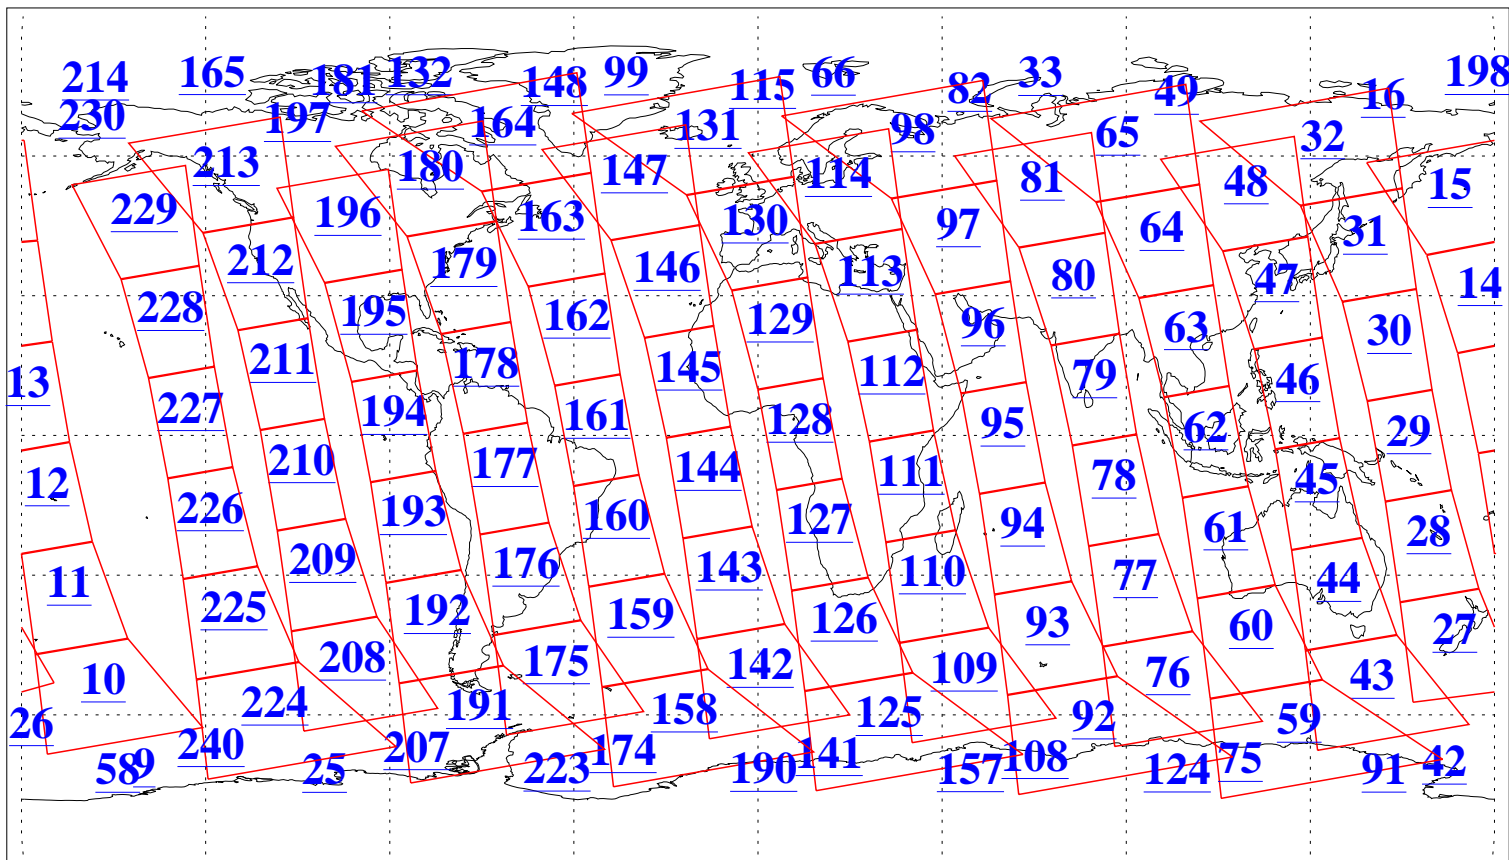

L1B Availability
AMSU Granules: 240
HSB Granules: 0
AIRS Granules: 240

18 Aug 2005
DoY 230
Aqua Day 1202
Granules: 1 to 120

Granules: 121 to 240

Legend: AMSU Available, HSB Available, AIRS Available

L1B Availability
AMSU Granules: 240
HSB Granules: 0
AIRS Granules: 240

18 Aug 2005
DoY 230
Aqua Day 1202
Ascending Granules

Descending Granules

Legend: AMSU Available, HSB Available, AIRS Available

L1B Availability
 AMSU Granules: 240
 HSB Granules: 0
 AIRS Granules: 240

18 Aug 2005
 DoY 230
 Aqua Day 1202