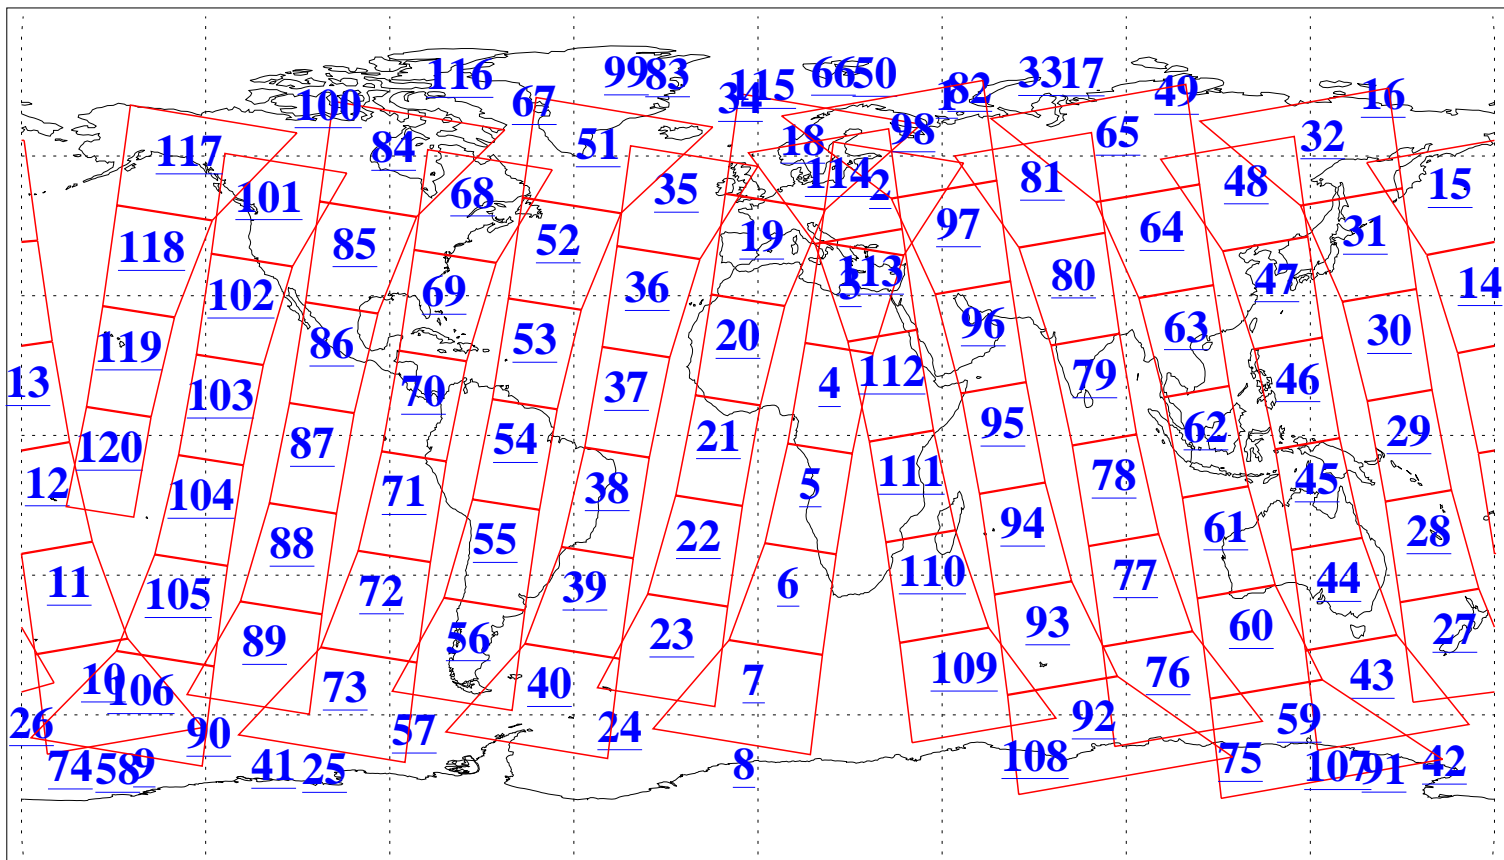

L1B Availability
AMSU Granules: 240
HSB Granules: 0
AIRS Granules: 240

18 Aug 2005
DoY 230
Aqua Day 1202
Granules: 1 to 120

Granules: 121 to 240

Legend: AMSU Available, HSB Available, AIRS Available

L1B Availability
AMSU Granules: 240
HSB Granules: 0
AIRS Granules: 240

18 Aug 2005
DoY 230
Aqua Day 1202
Ascending Granules

Descending Granules

Legend: AMSU Available, HSB Available, AIRS Available

L1B Availability
 AMSU Granules: 240
 HSB Granules: 0
 AIRS Granules: 240

18 Aug 2005
 DoY 230
 Aqua Day 1202

Northern Hemisphere Granules

Southern Hemisphere Granules

Legend: AMSU Available, ~~HSB Available~~, AIRS Available