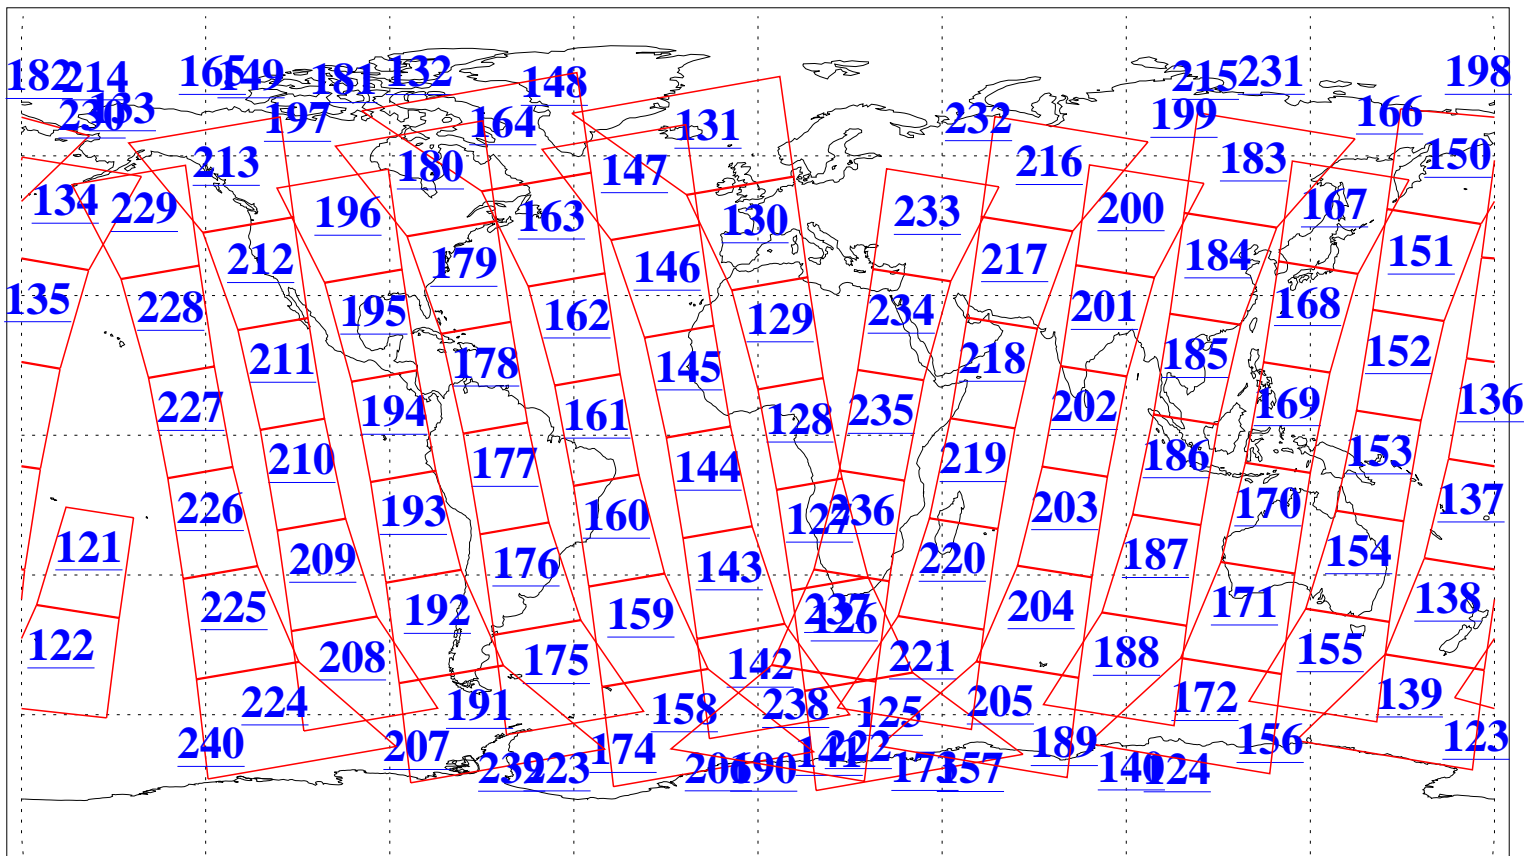

L1B Availability
AMSU Granules: 240
HSB Granules: 0
AIRS Granules: 240

18 Aug 2005
DoY 230
Aqua Day 1202
Granules: 1 to 120

Granules: 121 to 240

Legend: AMSU Available, HSB Available, AIRS Available

L1B Availability
AMSU Granules: 240
HSB Granules: 0
AIRS Granules: 240

18 Aug 2005
DoY 230
Aqua Day 1202
Ascending Granules

Descending Granules

Legend: AMSU Available, HSB Available, AIRS Available

L1B Availability
 AMSU Granules: 240
 HSB Granules: 0
 AIRS Granules: 240

18 Aug 2005
 DoY 230
 Aqua Day 1202