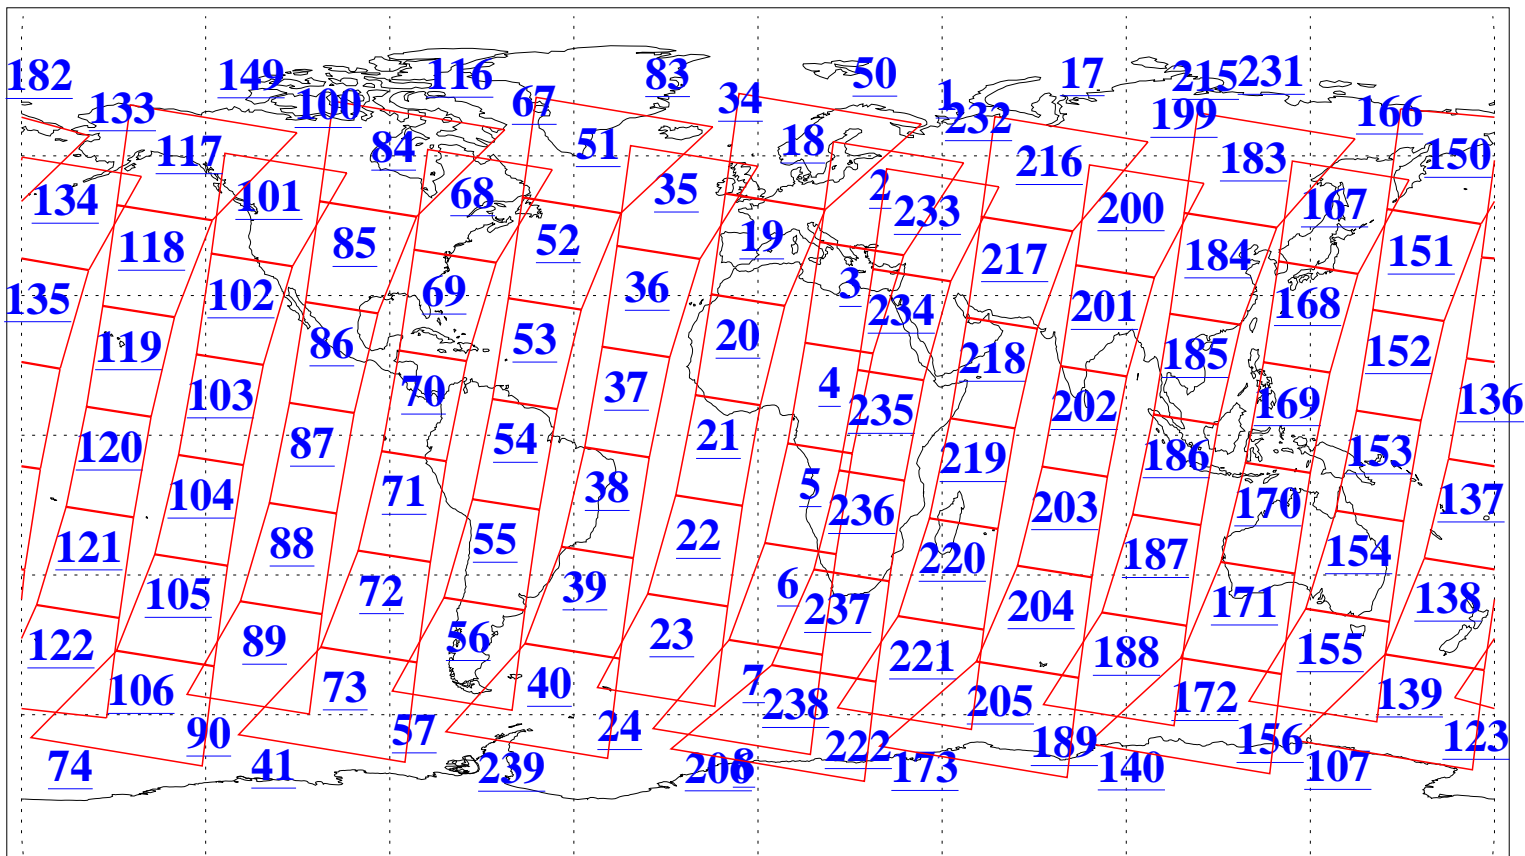

L1B Availability
AMSU Granules: 240
HSB Granules: 0
AIRS Granules: 240

18 Aug 2005
DoY 230
Aqua Day 1202
Granules: 1 to 120

Granules: 121 to 240

Legend: AMSU Available, HSB Available, AIRS Available

L1B Availability
AMSU Granules: 240
HSB Granules: 0
AIRS Granules: 240

18 Aug 2005
DoY 230
Aqua Day 1202
Ascending Granules

Descending Granules

Legend: AMSU Available, HSB Available, AIRS Available

L1B Availability
 AMSU Granules: 240
 HSB Granules: 0
 AIRS Granules: 240

18 Aug 2005
 DoY 230
 Aqua Day 1202