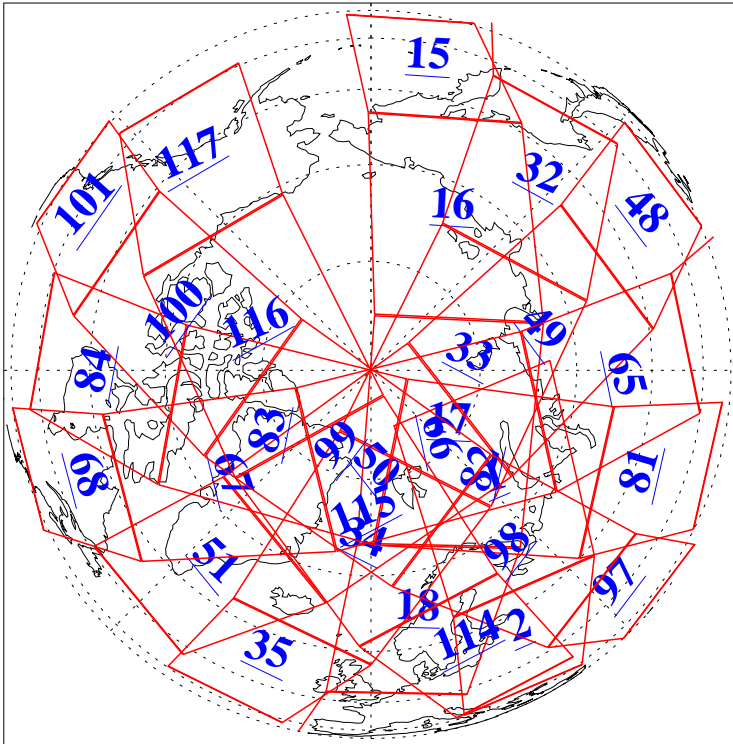

L1B Availability
AMSU Granules: 240
HSB Granules: 0
AIRS Granules: 240

18 Aug 2005
DoY 230
Aqua Day 1202
Granules: 1 to 120

Granules: 121 to 240

Legend: AMSU Available, HSB Available, AIRS Available

L1B Availability
AMSU Granules: 240
HSB Granules: 0
AIRS Granules: 240

18 Aug 2005
DoY 230
Aqua Day 1202
Ascending Granules

Descending Granules

Legend: AMSU Available, HSB Available, AIRS Available

L1B Availability
 AMSU Granules: 240
 HSB Granules: 0
 AIRS Granules: 240

18 Aug 2005
 DoY 230
 Aqua Day 1202

Northern Hemisphere Granules

Southern Hemisphere Granules

Legend: AMSU Available, ~~HSB Available~~, AIRS Available