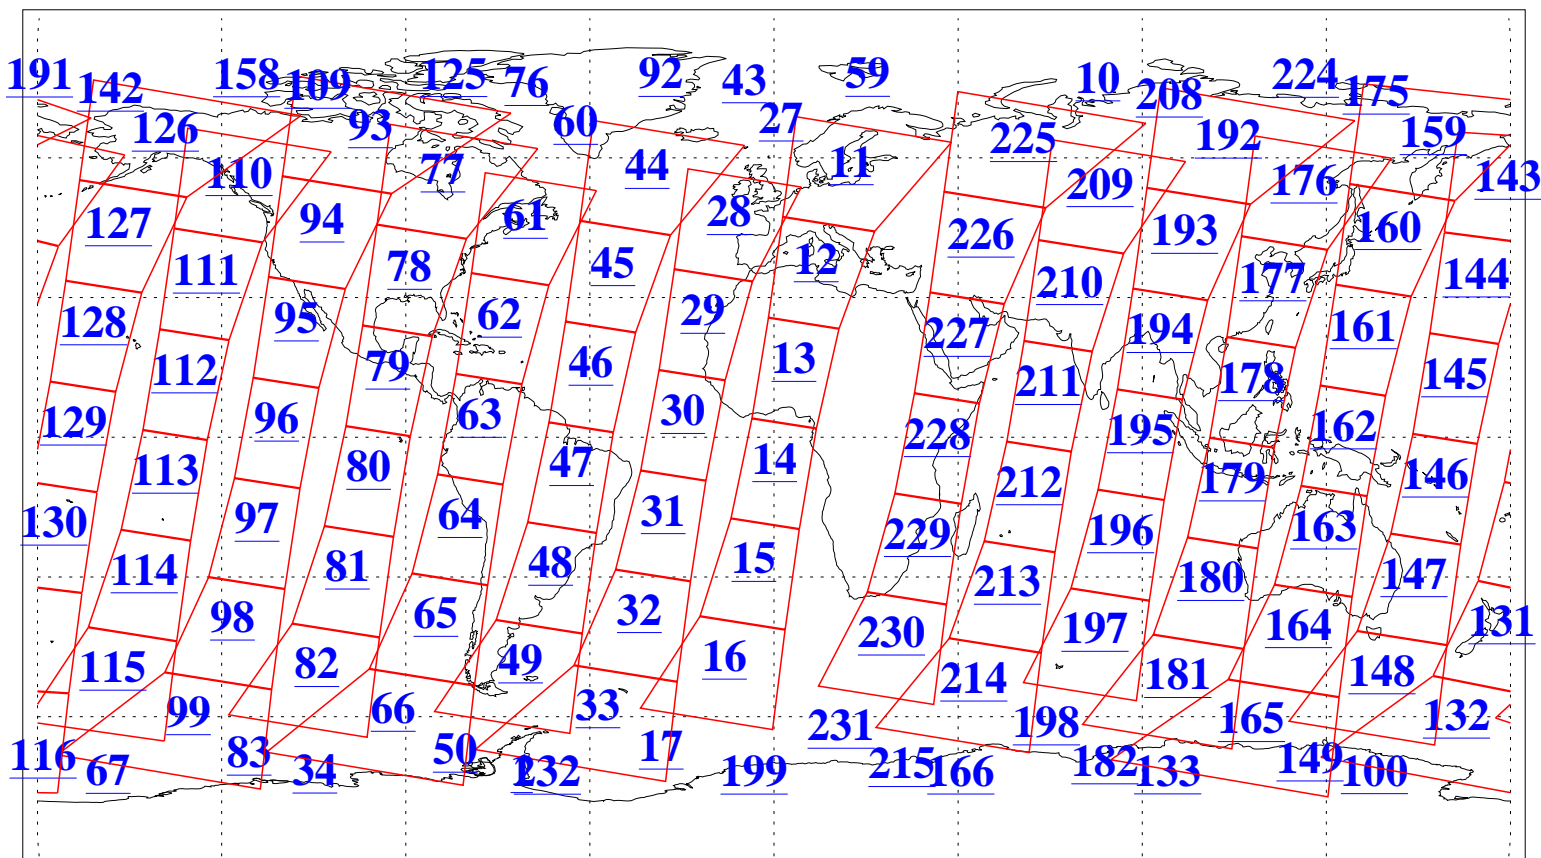

L1B Availability
AMSU Granules: 240
HSB Granules: 0
AIRS Granules: 240

17 Aug 2005
DoY 229
Aqua Day 1201
Ascending Granules

Descending Granules

Legend: AMSU Available, HSB Available, AIRS Available

L1B Availability
 AMSU Granules: 240
 HSB Granules: 0
 AIRS Granules: 240

17 Aug 2005
 DoY 229
 Aqua Day 1201

Northern Hemisphere Granules

Southern Hemisphere Granules

Legend: AMSU Available, HSB Available, AIRS Available