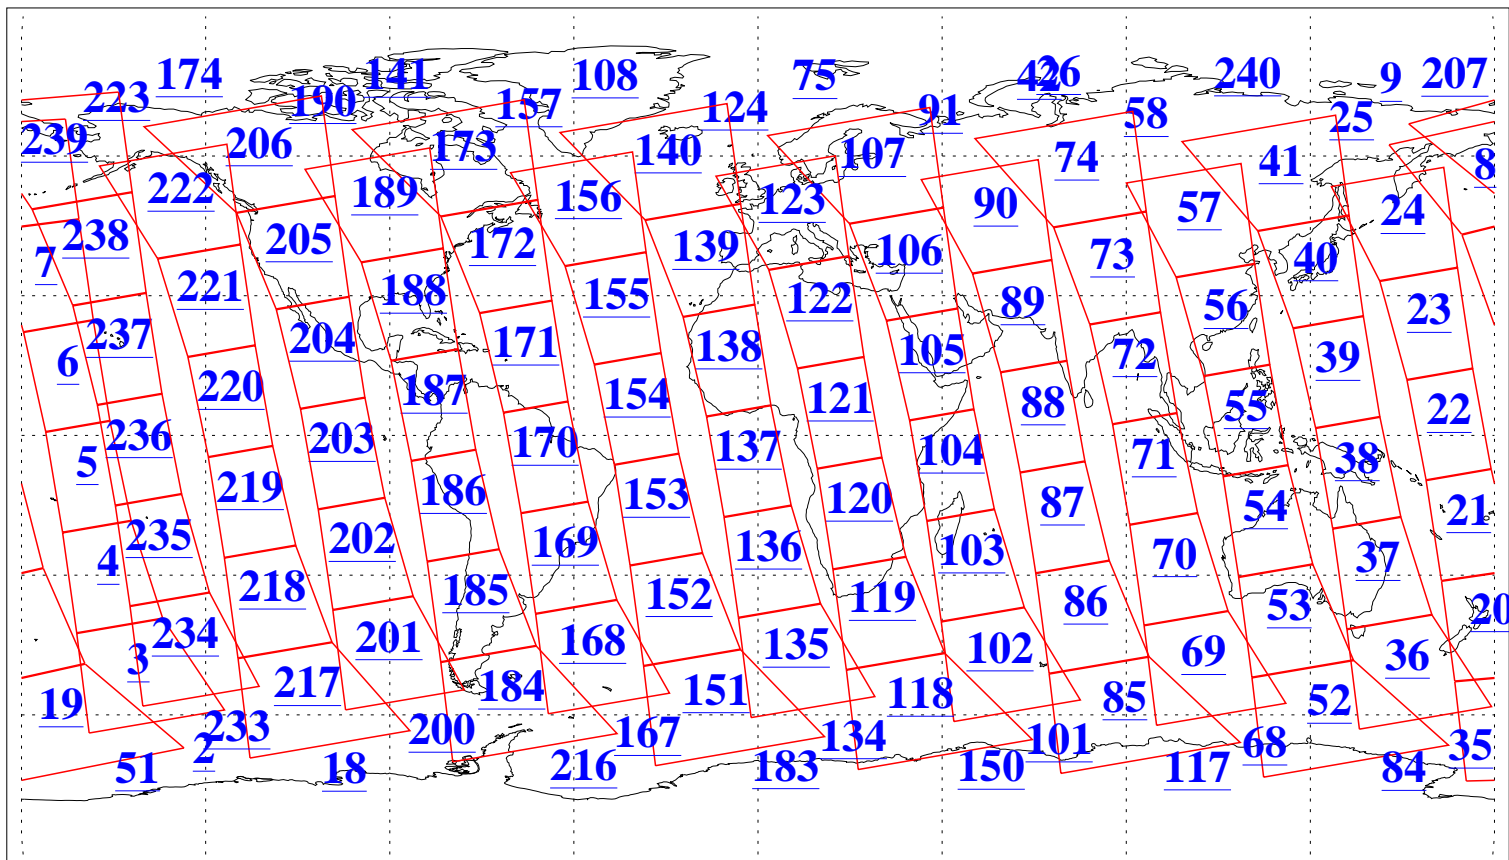

L1B Availability
AMSU Granules: 240
HSB Granules: 0
AIRS Granules: 240

17 Aug 2005
DoY 229
Aqua Day 1201
Ascending Granules

Descending Granules

Legend: AMSU Available, HSB Available, AIRS Available

L1B Availability
 AMSU Granules: 240
 HSB Granules: 0
 AIRS Granules: 240

17 Aug 2005
 DoY 229
 Aqua Day 1201

Northern Hemisphere Granules

Southern Hemisphere Granules

Legend: AMSU Available, HSB Available, AIRS Available