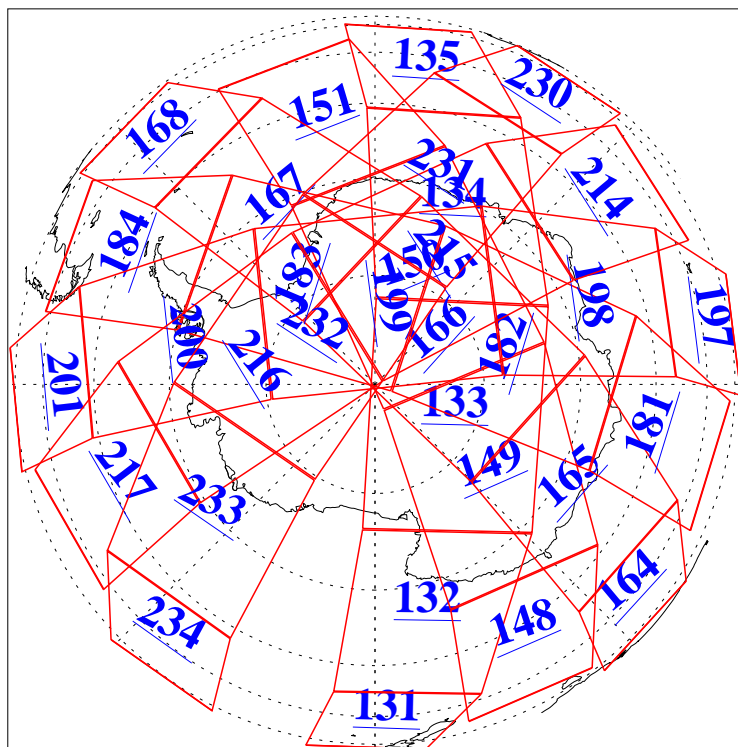

L1B Availability
AMSU Granules: 240
HSB Granules: 0
AIRS Granules: 240

17 Aug 2005
DoY 229
Aqua Day 1201
Ascending Granules

Descending Granules

Legend: AMSU Available, HSB Available, AIRS Available

L1B Availability
 AMSU Granules: 240
 HSB Granules: 0
 AIRS Granules: 240

17 Aug 2005
 DoY 229
 Aqua Day 1201

Northern Hemisphere Granules

Southern Hemisphere Granules

Legend: AMSU Available, HSB Available, AIRS Available