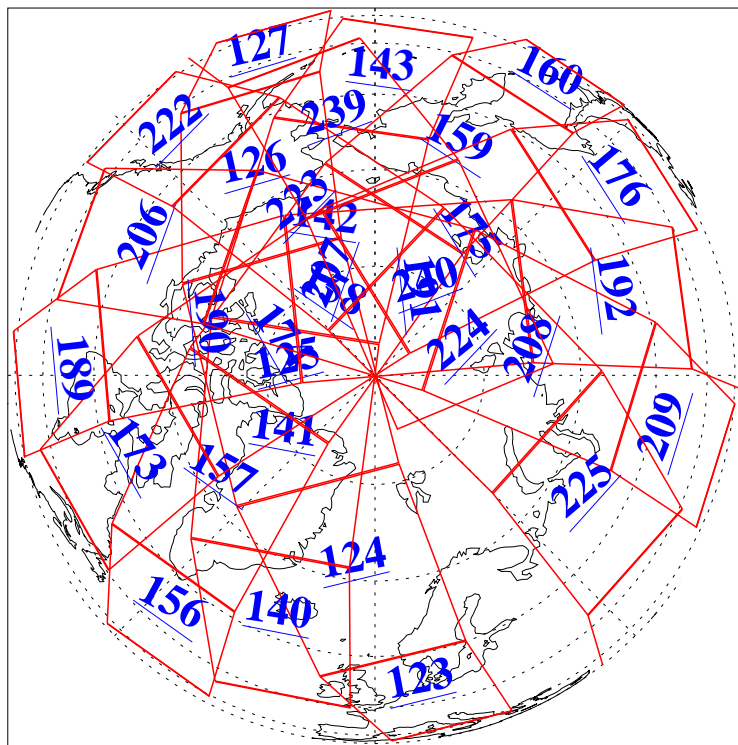

L1B Availability
AMSU Granules: 240
HSB Granules: 0
AIRS Granules: 240

17 Aug 2005
DoY 229
Aqua Day 1201
Ascending Granules

Descending Granules

Legend: AMSU Available, HSB Available, AIRS Available

L1B Availability
 AMSU Granules: 240
 HSB Granules: 0
 AIRS Granules: 240

17 Aug 2005
 DoY 229
 Aqua Day 1201

Northern Hemisphere Granules

Southern Hemisphere Granules

Legend: AMSU Available, HSB Available, AIRS Available