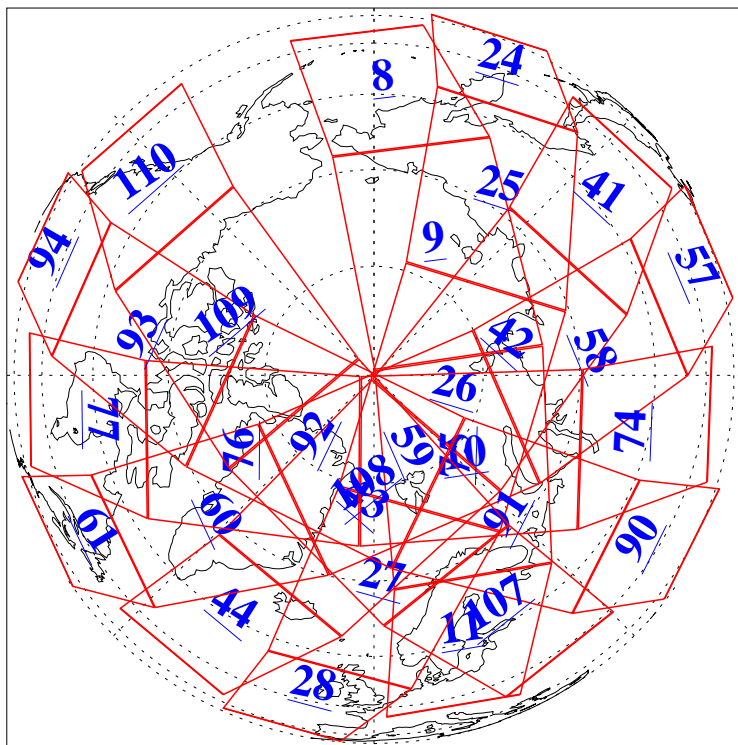

L1B Availability
AMSU Granules: 240
HSB Granules: 0
AIRS Granules: 240

17 Aug 2005
DoY 229
Aqua Day 1201
Ascending Granules

Descending Granules

Legend: AMSU Available, HSB Available, AIRS Available

L1B Availability
 AMSU Granules: 240
 HSB Granules: 0
 AIRS Granules: 240

17 Aug 2005
 DoY 229
 Aqua Day 1201

Northern Hemisphere Granules

Southern Hemisphere Granules

Legend: AMSU Available, HSB Available, AIRS Available