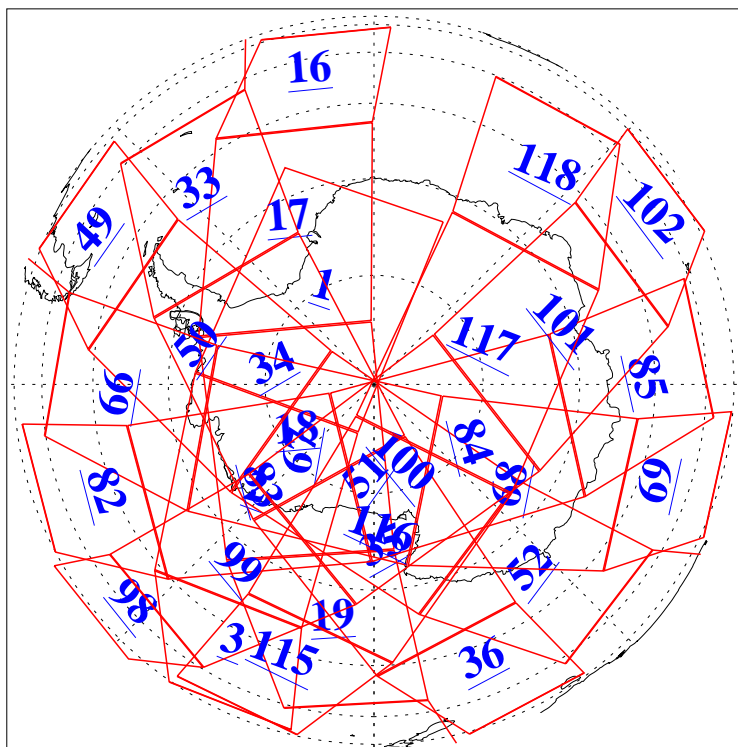

L1B Availability
AMSU Granules: 240
HSB Granules: 0
AIRS Granules: 240

17 Aug 2005
DoY 229
Aqua Day 1201
Ascending Granules

Descending Granules

Legend: AMSU Available, HSB Available, AIRS Available

L1B Availability
 AMSU Granules: 240
 HSB Granules: 0
 AIRS Granules: 240

17 Aug 2005
 DoY 229
 Aqua Day 1201

Northern Hemisphere Granules

Southern Hemisphere Granules

Legend: AMSU Available, HSB Available, AIRS Available