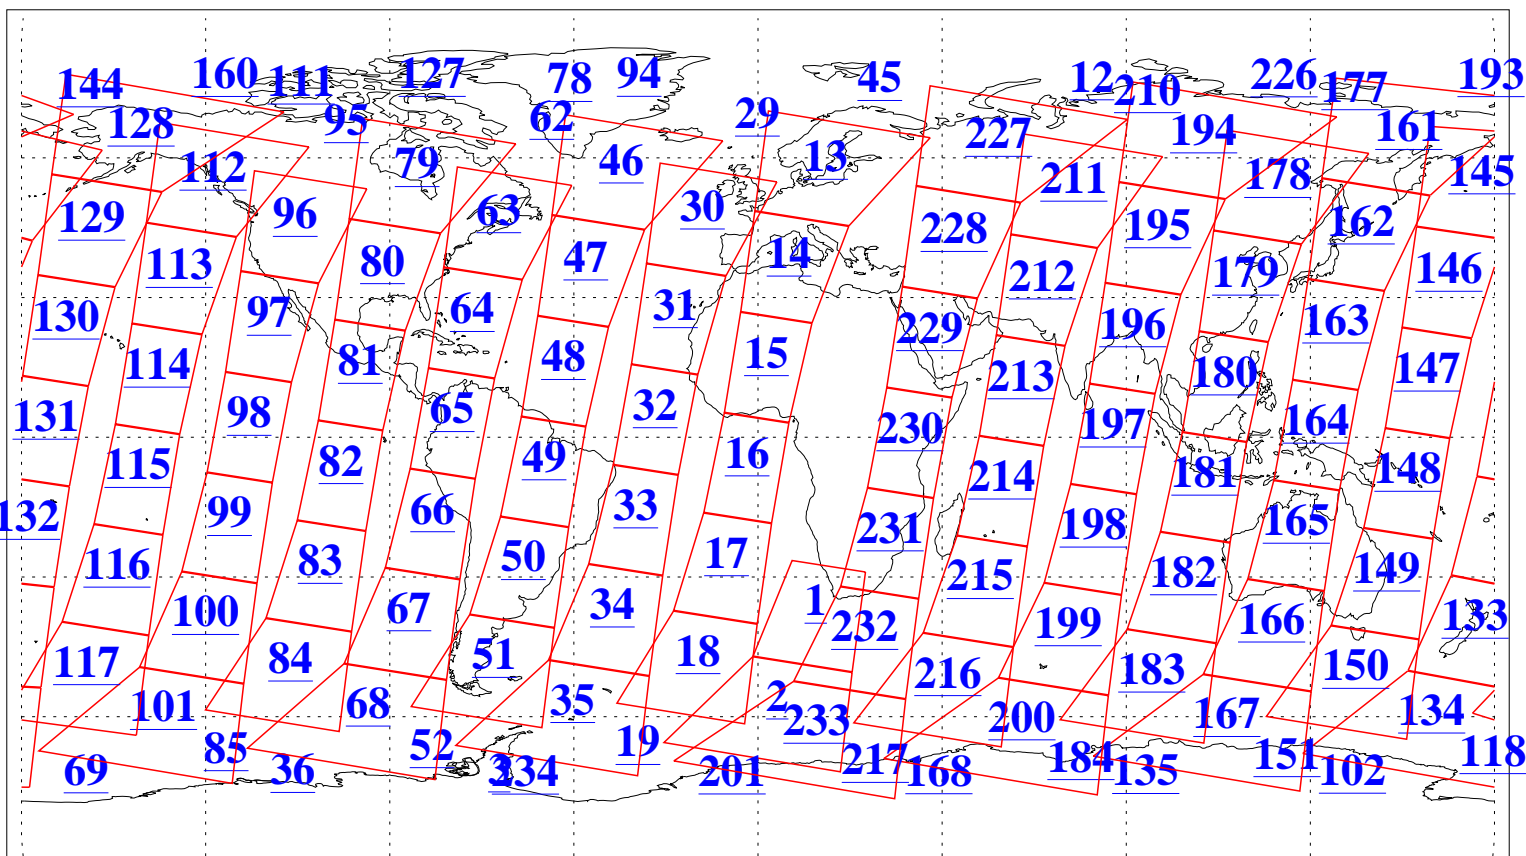

L1B Availability  
AMSU Granules: 240  
HSB Granules: 0  
AIRS Granules: 240

15 Aug 2005  
DoY 227  
Aqua Day 1199  
Granules: 1 to 120

Granules: 121 to 240

Legend: AMSU Available, HSB Available, AIRS Available

L1B Availability  
AMSU Granules: 240  
HSB Granules: 0  
AIRS Granules: 240

15 Aug 2005  
DoY 227  
Aqua Day 1199  
Ascending Granules

Descending Granules

Legend: AMSU Available, HSB Available, AIRS Available