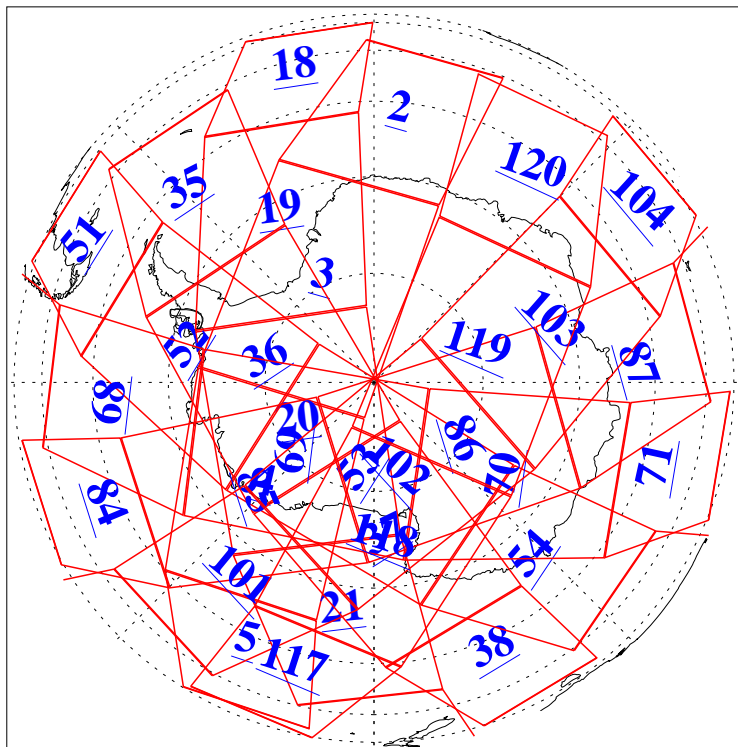

Legend: AMSU Available, HSB Available, AIRS Available