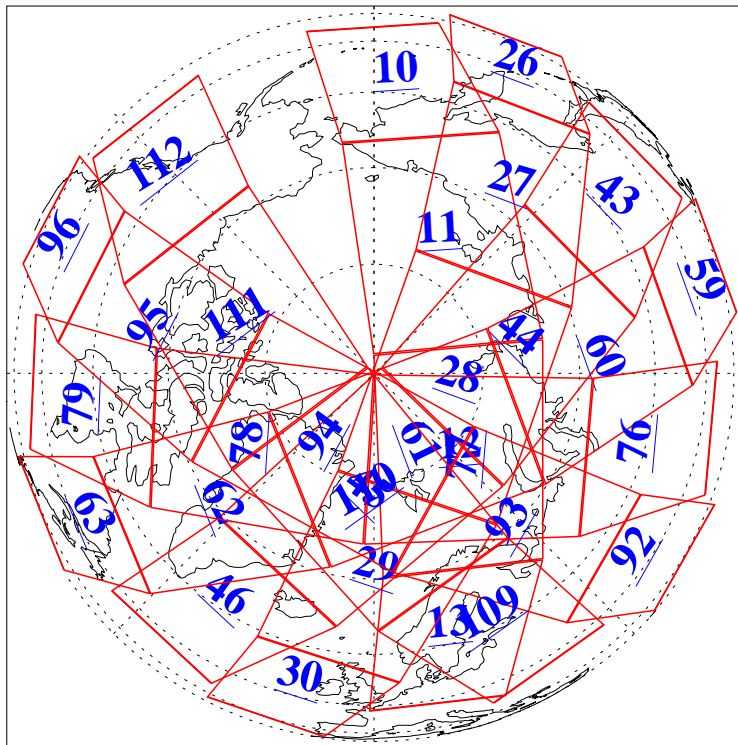

L1B Availability  
AMSU Granules: 240  
HSB Granules: 0  
AIRS Granules: 240

15 Aug 2005  
DoY 227  
Aqua Day 1199  
Granules: 1 to 120

Granules: 121 to 240

Legend: AMSU Available, HSB Available, AIRS Available

L1B Availability  
AMSU Granules: 240  
HSB Granules: 0  
AIRS Granules: 240

15 Aug 2005  
DoY 227  
Aqua Day 1199  
Ascending Granules

Descending Granules

Legend: AMSU Available, HSB Available, AIRS Available

### Northern Hemisphere Granules