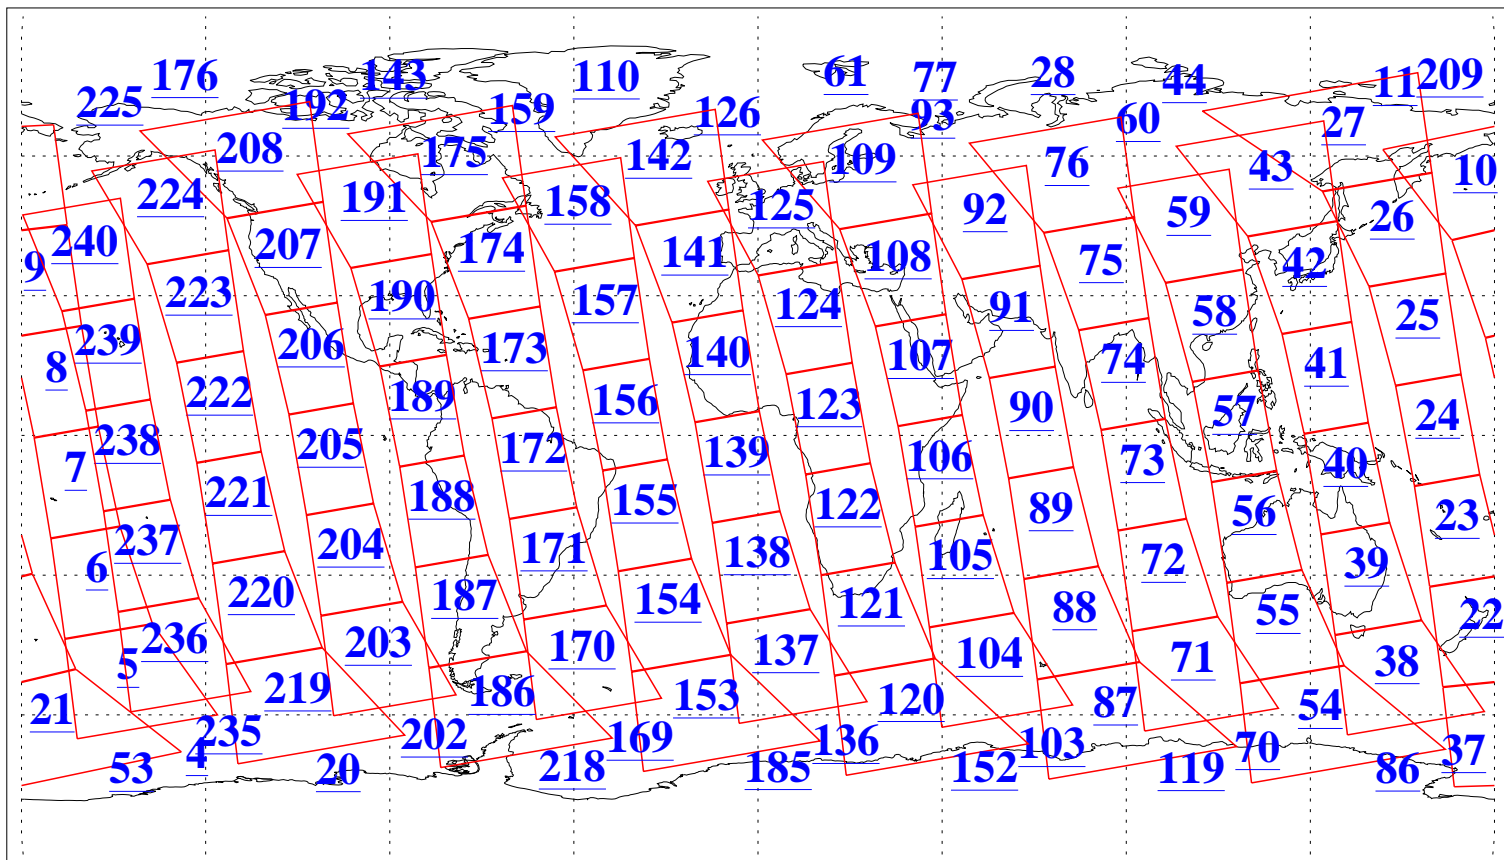

L1B Availability  
AMSU Granules: 240  
HSB Granules: 0  
AIRS Granules: 240

15 Aug 2005  
DoY 227  
Aqua Day 1199  
Granules: 1 to 120

Granules: 121 to 240

Legend: AMSU Available, HSB Available, AIRS Available

L1B Availability  
AMSU Granules: 240  
HSB Granules: 0  
AIRS Granules: 240

15 Aug 2005  
DoY 227  
Aqua Day 1199  
Ascending Granules

Descending Granules

Legend: AMSU Available, HSB Available, AIRS Available

### Northern Hemisphere Granules