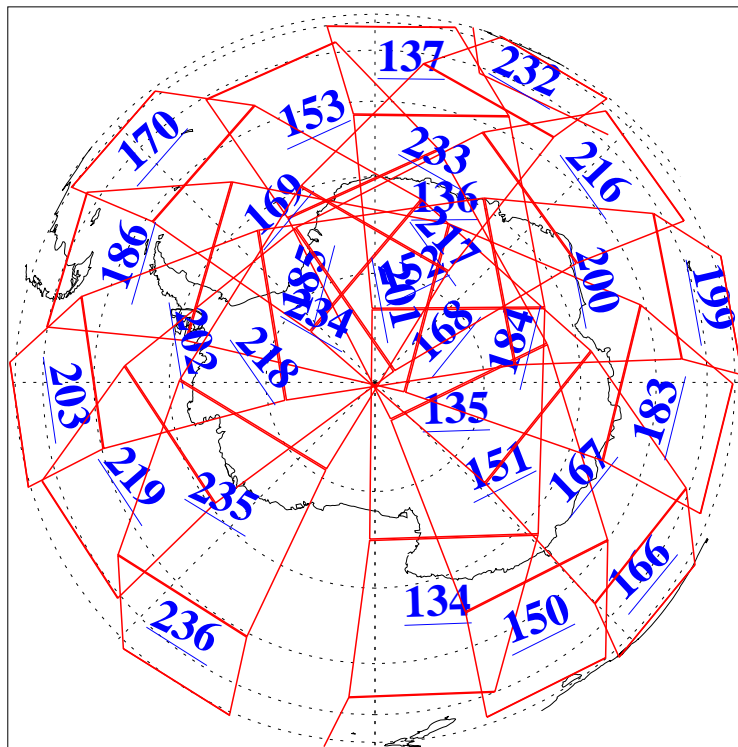

Legend: AMSU Available, HSB Available, AIRS Available