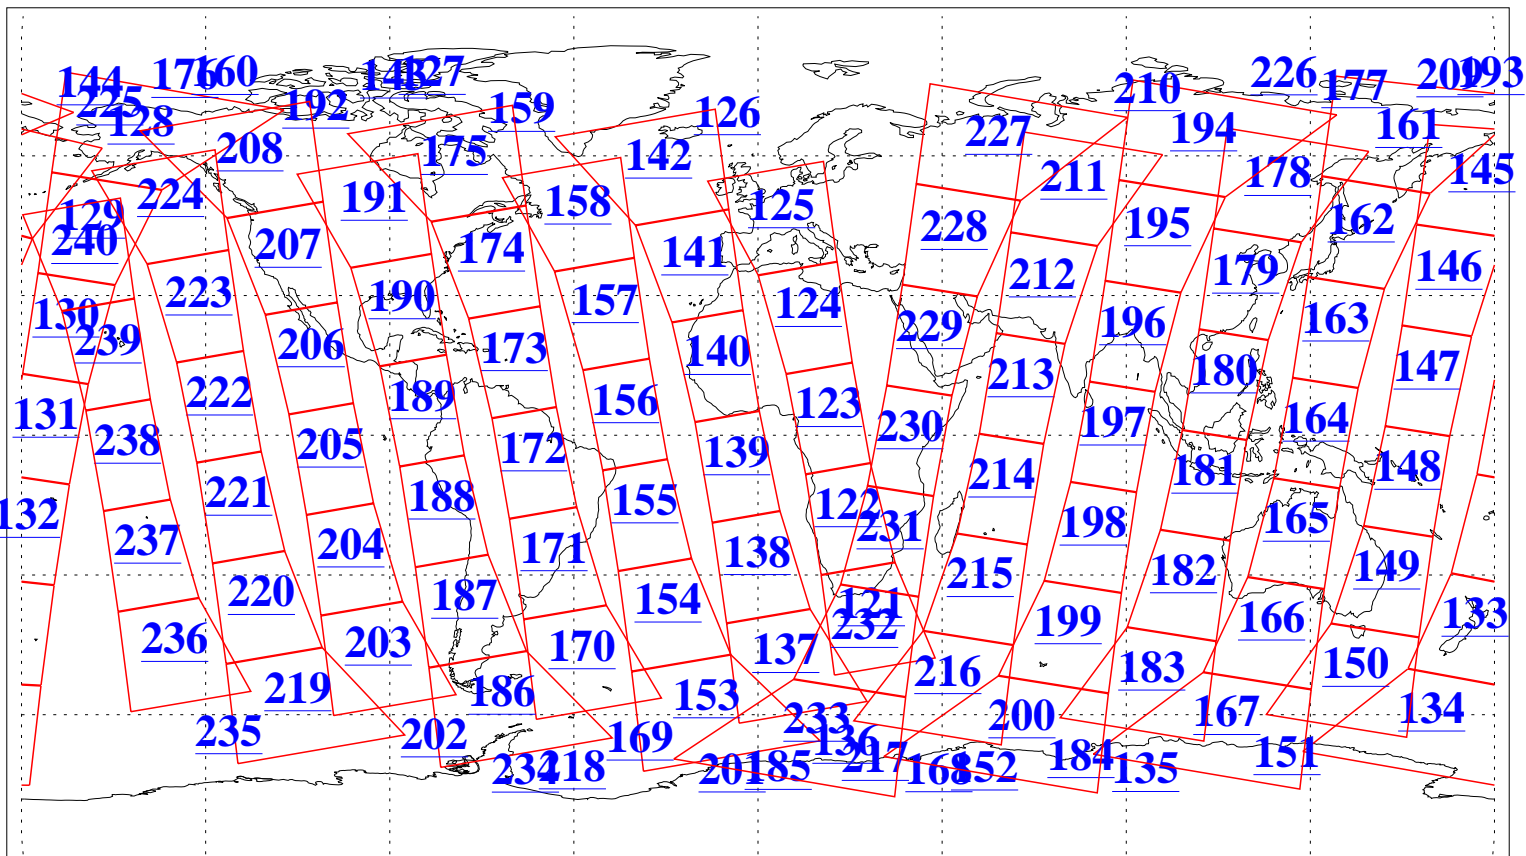

L1B Availability  
AMSU Granules: 240  
HSB Granules: 0  
AIRS Granules: 240

15 Aug 2005  
DoY 227  
Aqua Day 1199  
Granules: 1 to 120

Granules: 121 to 240

Legend: AMSU Available, HSB Available, AIRS Available

L1B Availability  
AMSU Granules: 240  
HSB Granules: 0  
AIRS Granules: 240

15 Aug 2005  
DoY 227  
Aqua Day 1199  
Ascending Granules

Descending Granules

Legend: AMSU Available, HSB Available, AIRS Available