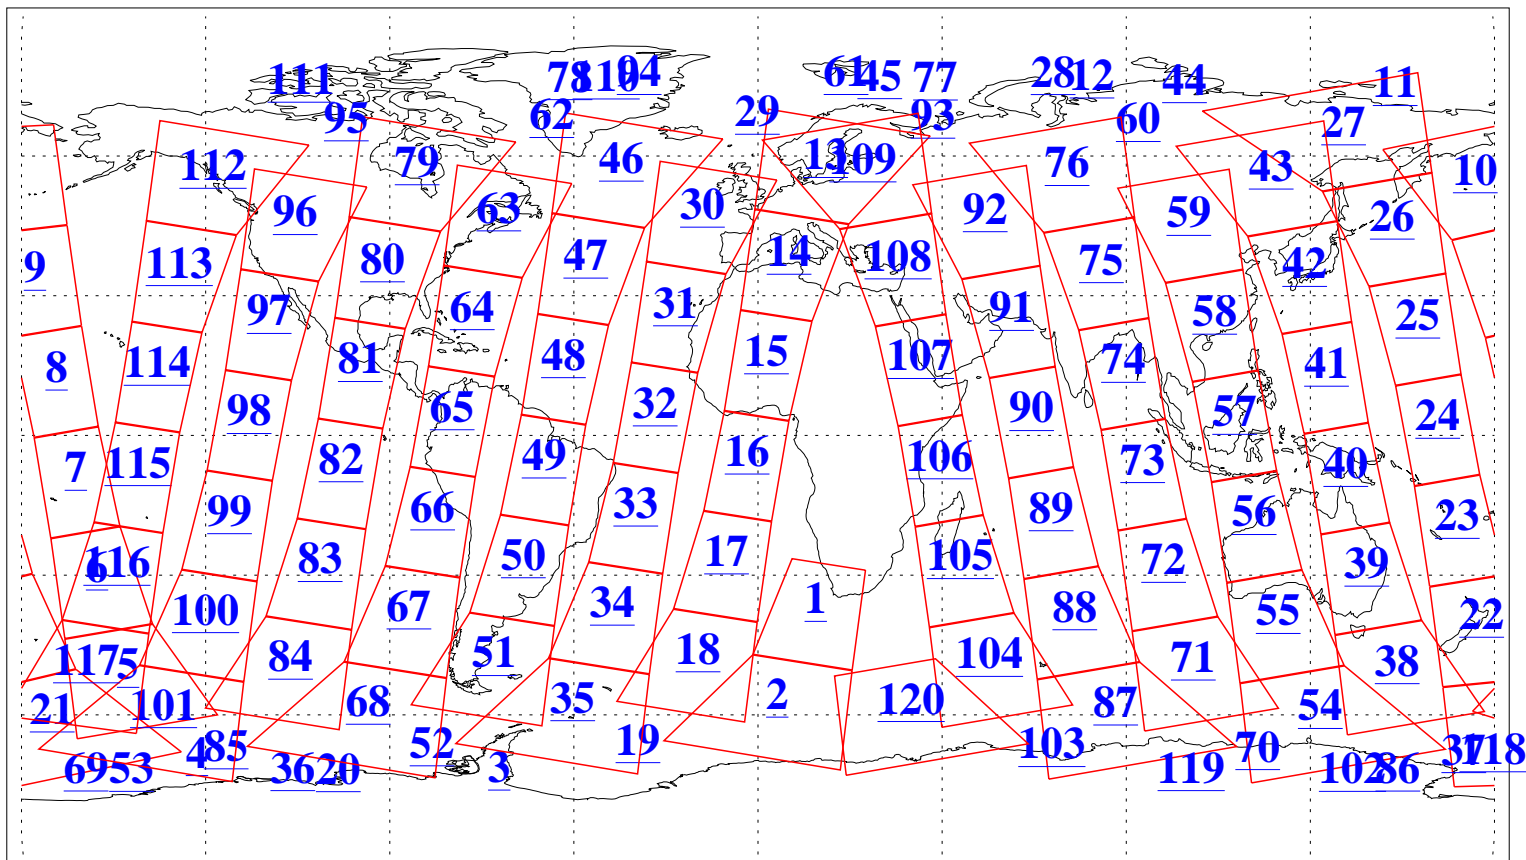

L1B Availability  
AMSU Granules: 240  
HSB Granules: 0  
AIRS Granules: 240

15 Aug 2005  
DoY 227  
Aqua Day 1199  
Granules: 1 to 120

Granules: 121 to 240

Legend: AMSU Available, HSB Available, AIRS Available

L1B Availability  
AMSU Granules: 240  
HSB Granules: 0  
AIRS Granules: 240

15 Aug 2005  
DoY 227  
Aqua Day 1199  
Ascending Granules

Descending Granules

Legend: AMSU Available, HSB Available, AIRS Available