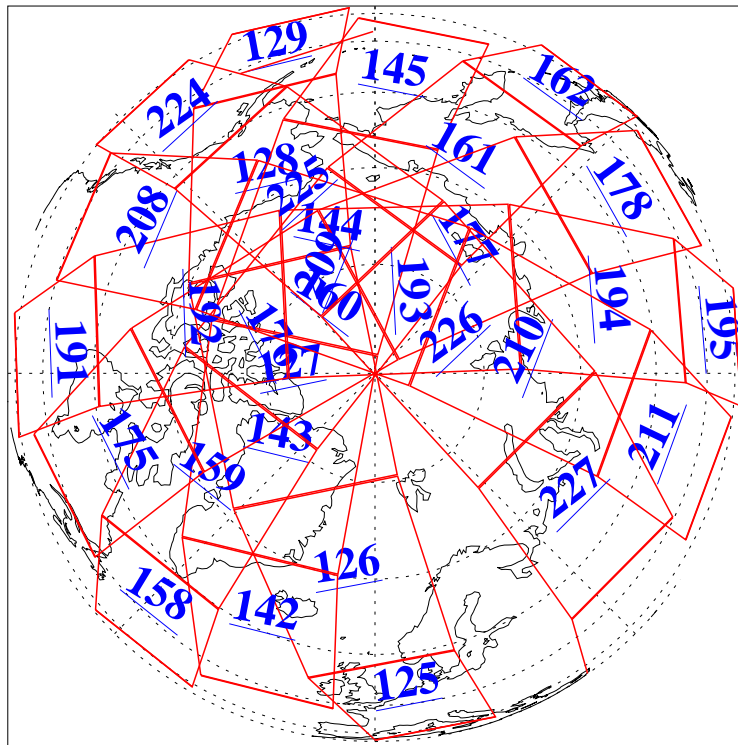

L1B Availability  
AMSU Granules: 240  
HSB Granules: 0  
AIRS Granules: 240

15 Aug 2005  
DoY 227  
Aqua Day 1199  
Granules: 1 to 120

Granules: 121 to 240

Legend: AMSU Available, HSB Available, AIRS Available

L1B Availability  
AMSU Granules: 240  
HSB Granules: 0  
AIRS Granules: 240

15 Aug 2005  
DoY 227  
Aqua Day 1199  
Ascending Granules

Descending Granules

Legend: AMSU Available, HSB Available, AIRS Available

### Northern Hemisphere Granules