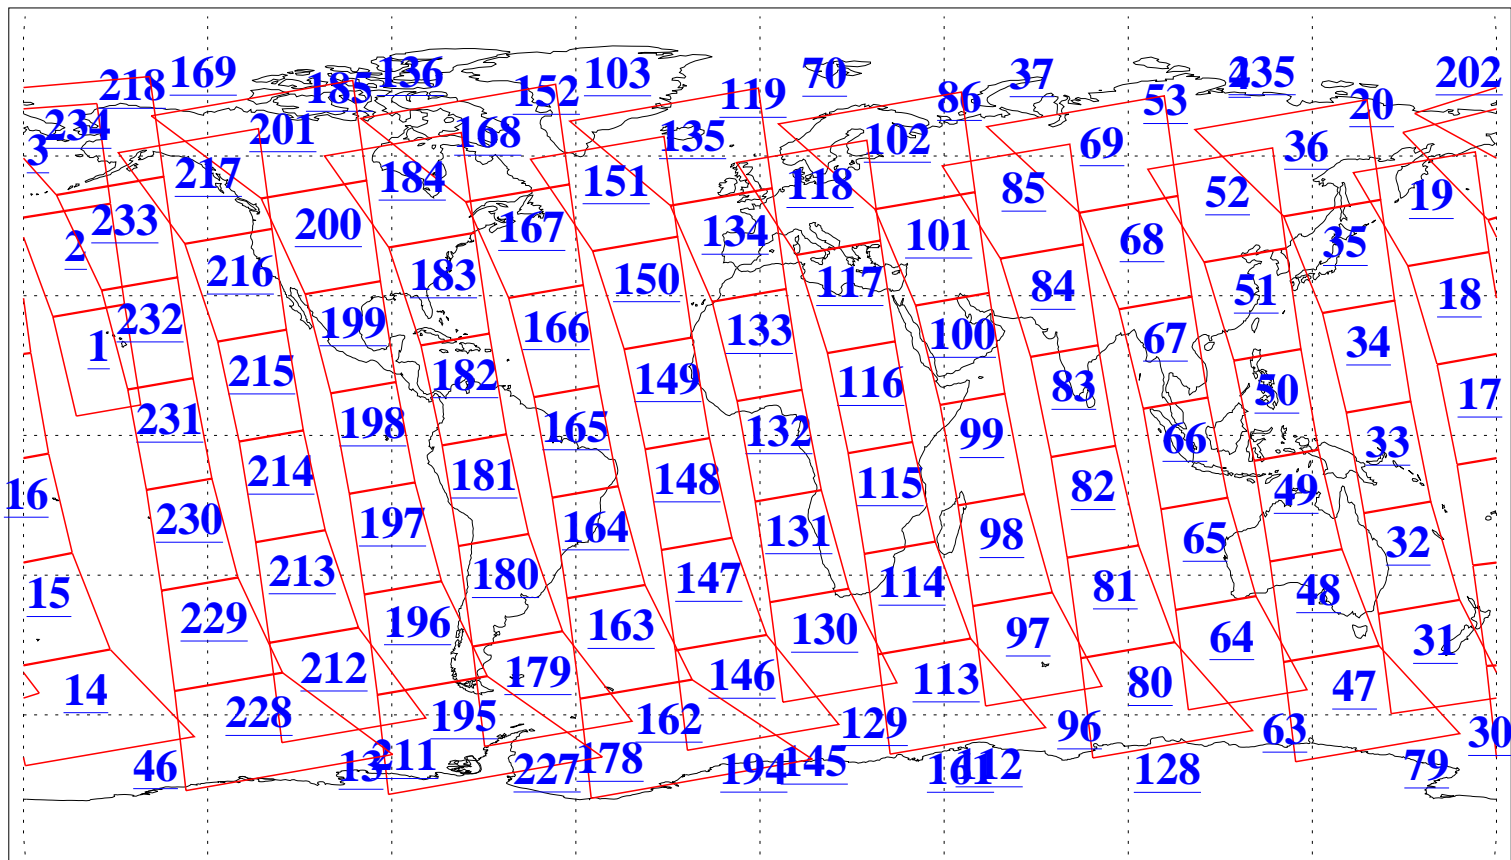

L1B Availability
AMSU Granules: 240
HSB Granules: 0
AIRS Granules: 240

14 Aug 2005
DoY 226
Aqua Day 1198
Granules: 1 to 120

Granules: 121 to 240

Legend: AMSU Available, HSB Available, AIRS Available

L1B Availability
AMSU Granules: 240
HSB Granules: 0
AIRS Granules: 240

14 Aug 2005
DoY 226
Aqua Day 1198

Ascending Granules

Descending Granules

Legend: AMSU Available, HSB Available, AIRS Available

L1B Availability
 AMSU Granules: 240
 HSB Granules: 0
 AIRS Granules: 240

14 Aug 2005
 DoY 226
 Aqua Day 1198

Northern Hemisphere Granules

Southern Hemisphere Granules

Legend: AMSU Available, HSB Available, AIRS Available