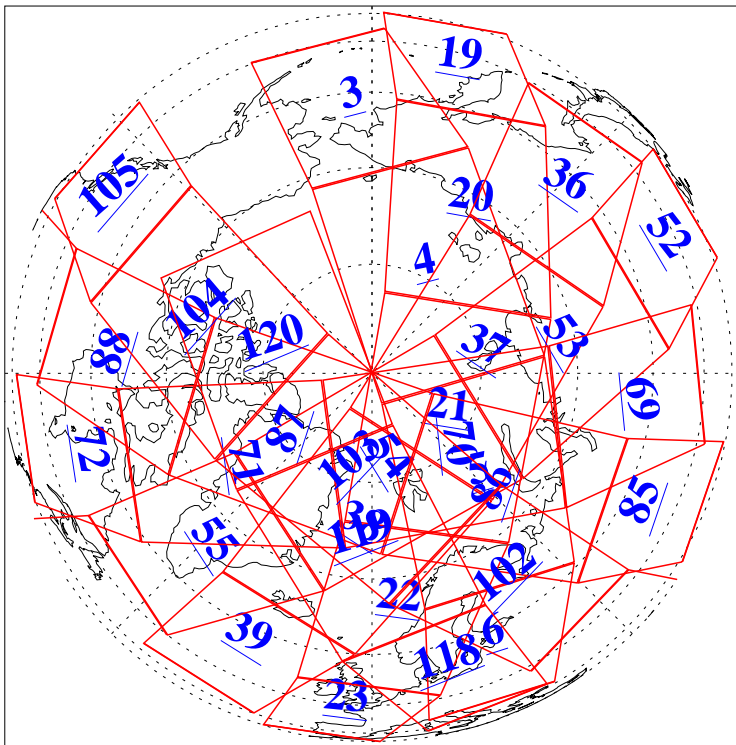

L1B Availability
AMSU Granules: 240
HSB Granules: 0
AIRS Granules: 240

14 Aug 2005
DoY 226
Aqua Day 1198
Granules: 1 to 120

Granules: 121 to 240

Legend: AMSU Available, HSB Available, AIRS Available

L1B Availability
AMSU Granules: 240
HSB Granules: 0
AIRS Granules: 240

14 Aug 2005
DoY 226
Aqua Day 1198

Ascending Granules

Descending Granules

Legend: AMSU Available, HSB Available, AIRS Available

L1B Availability
 AMSU Granules: 240
 HSB Granules: 0
 AIRS Granules: 240

14 Aug 2005
 DoY 226
 Aqua Day 1198

Northern Hemisphere Granules

Southern Hemisphere Granules

Legend: AMSU Available, HSB Available, AIRS Available