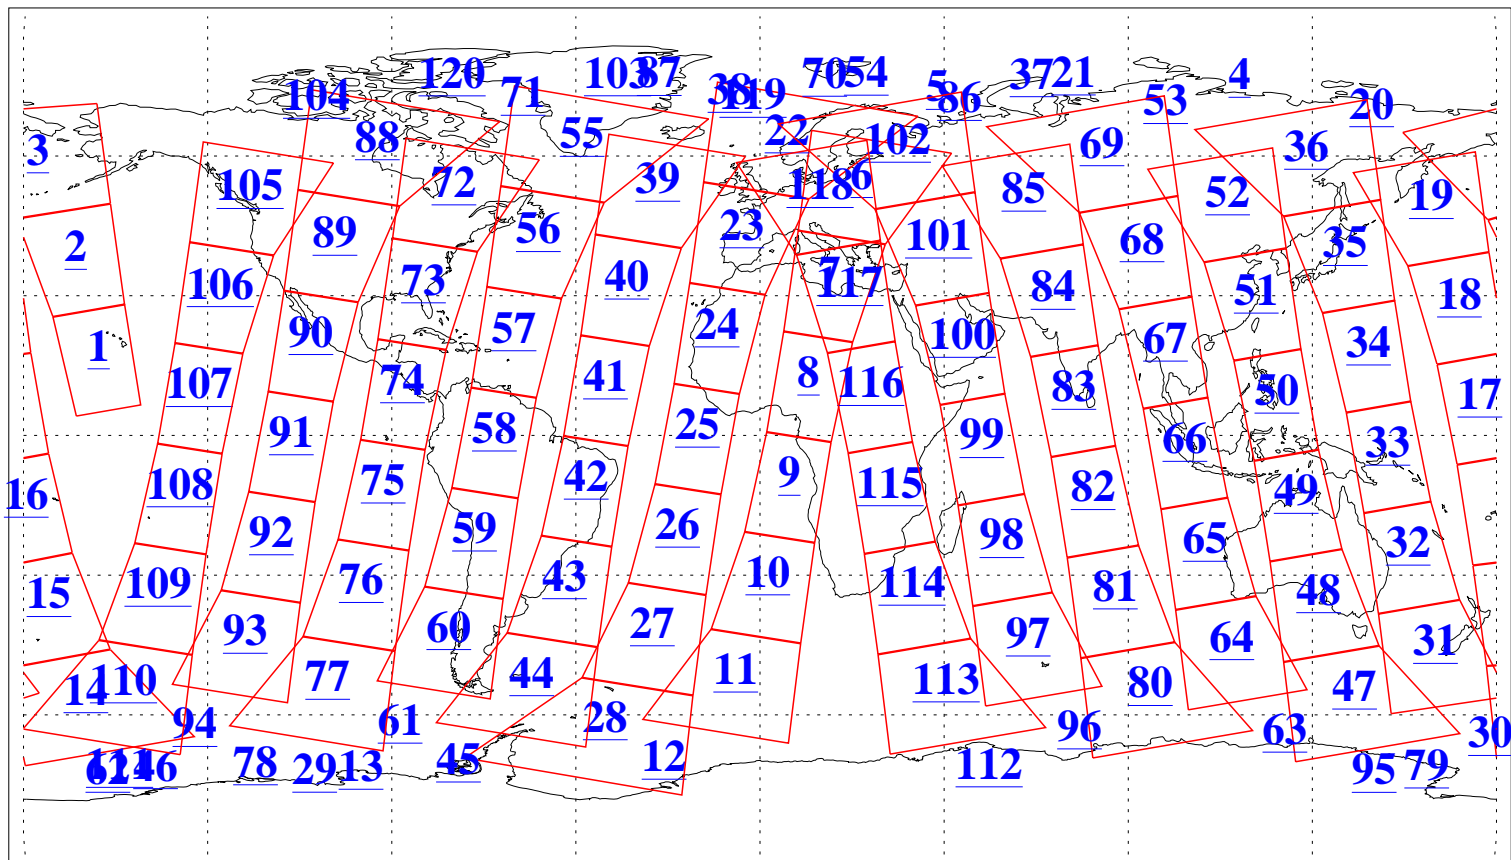

L1B Availability
AMSU Granules: 240
HSB Granules: 0
AIRS Granules: 240

14 Aug 2005
DoY 226
Aqua Day 1198
Granules: 1 to 120

Granules: 121 to 240

Legend: AMSU Available, HSB Available, AIRS Available

L1B Availability
AMSU Granules: 240
HSB Granules: 0
AIRS Granules: 240

14 Aug 2005
DoY 226
Aqua Day 1198

Ascending Granules

Descending Granules

Legend: AMSU Available, HSB Available, AIRS Available

L1B Availability
 AMSU Granules: 240
 HSB Granules: 0
 AIRS Granules: 240

14 Aug 2005
 DoY 226
 Aqua Day 1198

Northern Hemisphere Granules

Southern Hemisphere Granules

Legend: AMSU Available, HSB Available, AIRS Available