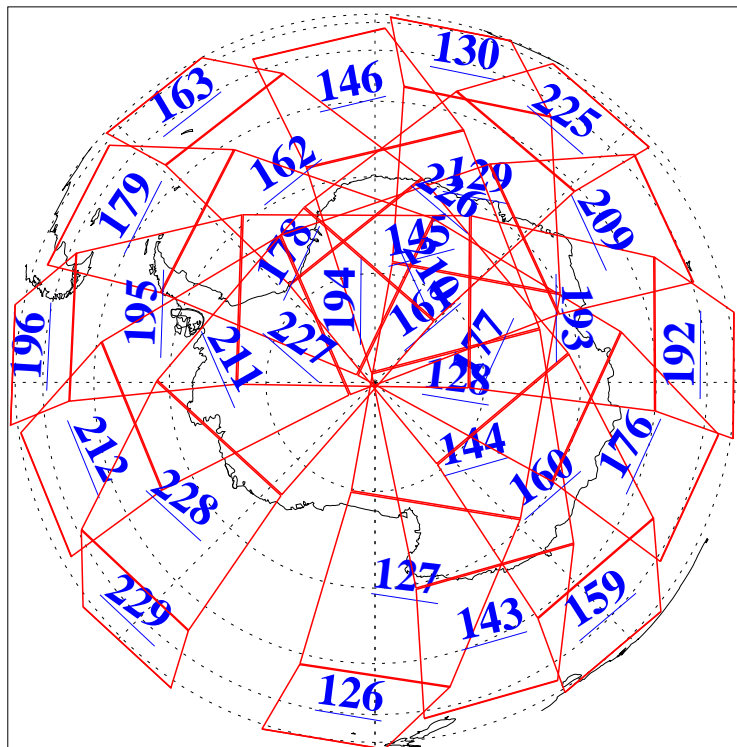

L1B Availability
AMSU Granules: 240
HSB Granules: 0
AIRS Granules: 240

14 Aug 2005
DoY 226
Aqua Day 1198
Granules: 1 to 120

Granules: 121 to 240

Legend: AMSU Available, HSB Available, AIRS Available

L1B Availability
AMSU Granules: 240
HSB Granules: 0
AIRS Granules: 240

14 Aug 2005
DoY 226
Aqua Day 1198

Ascending Granules

Descending Granules

Legend: AMSU Available, HSB Available, AIRS Available

L1B Availability
 AMSU Granules: 240
 HSB Granules: 0
 AIRS Granules: 240

14 Aug 2005
 DoY 226
 Aqua Day 1198

Northern Hemisphere Granules

Southern Hemisphere Granules

Legend: AMSU Available, HSB Available, AIRS Available