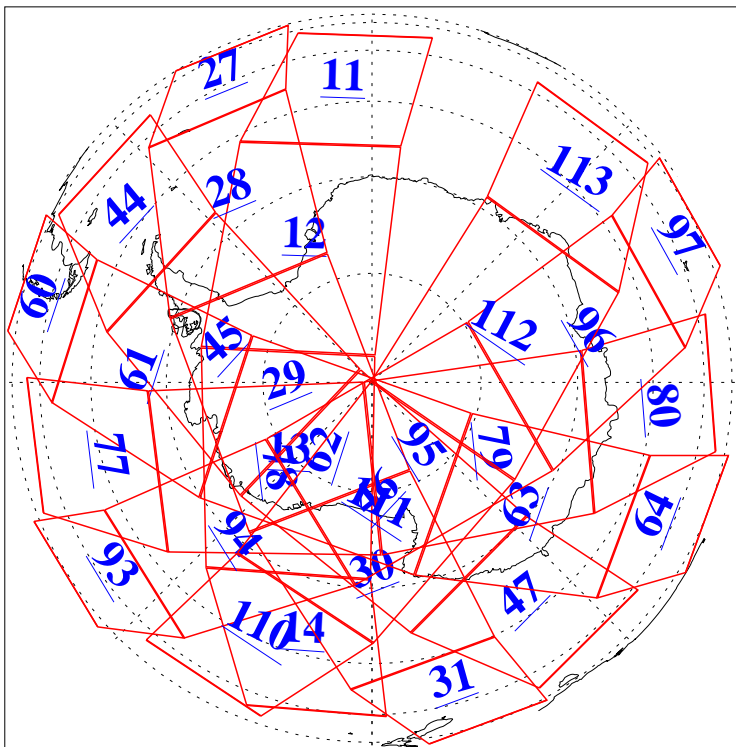

L1B Availability
AMSU Granules: 240
HSB Granules: 0
AIRS Granules: 240

14 Aug 2005
DoY 226
Aqua Day 1198
Granules: 1 to 120

Granules: 121 to 240

Legend: AMSU Available, HSB Available, AIRS Available

L1B Availability
AMSU Granules: 240
HSB Granules: 0
AIRS Granules: 240

14 Aug 2005
DoY 226
Aqua Day 1198

Ascending Granules

Descending Granules

Legend: AMSU Available, HSB Available, AIRS Available

L1B Availability
 AMSU Granules: 240
 HSB Granules: 0
 AIRS Granules: 240

14 Aug 2005
 DoY 226
 Aqua Day 1198

Northern Hemisphere Granules

Southern Hemisphere Granules

Legend: AMSU Available, HSB Available, AIRS Available