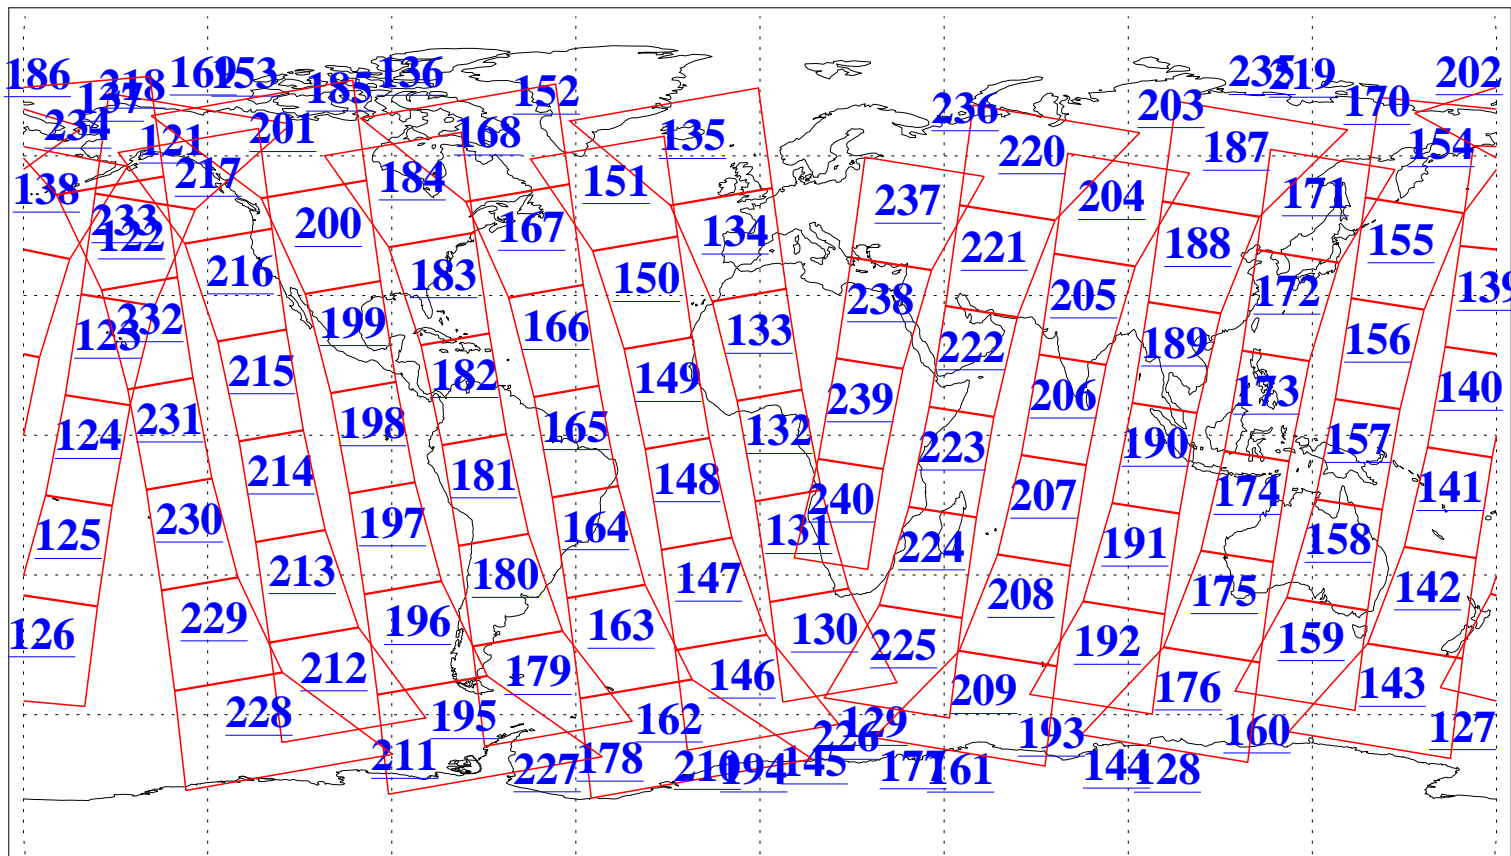

L1B Availability
AMSU Granules: 240
HSB Granules: 0
AIRS Granules: 240

14 Aug 2005
DoY 226
Aqua Day 1198
Granules: 1 to 120

Granules: 121 to 240

Legend: AMSU Available, HSB Available, AIRS Available

L1B Availability
AMSU Granules: 240
HSB Granules: 0
AIRS Granules: 240

14 Aug 2005
DoY 226
Aqua Day 1198

Ascending Granules

Descending Granules

Legend: AMSU Available, HSB Available, AIRS Available

L1B Availability
 AMSU Granules: 240
 HSB Granules: 0
 AIRS Granules: 240

14 Aug 2005
 DoY 226
 Aqua Day 1198

Northern Hemisphere Granules

Southern Hemisphere Granules

Legend: AMSU Available, HSB Available, AIRS Available