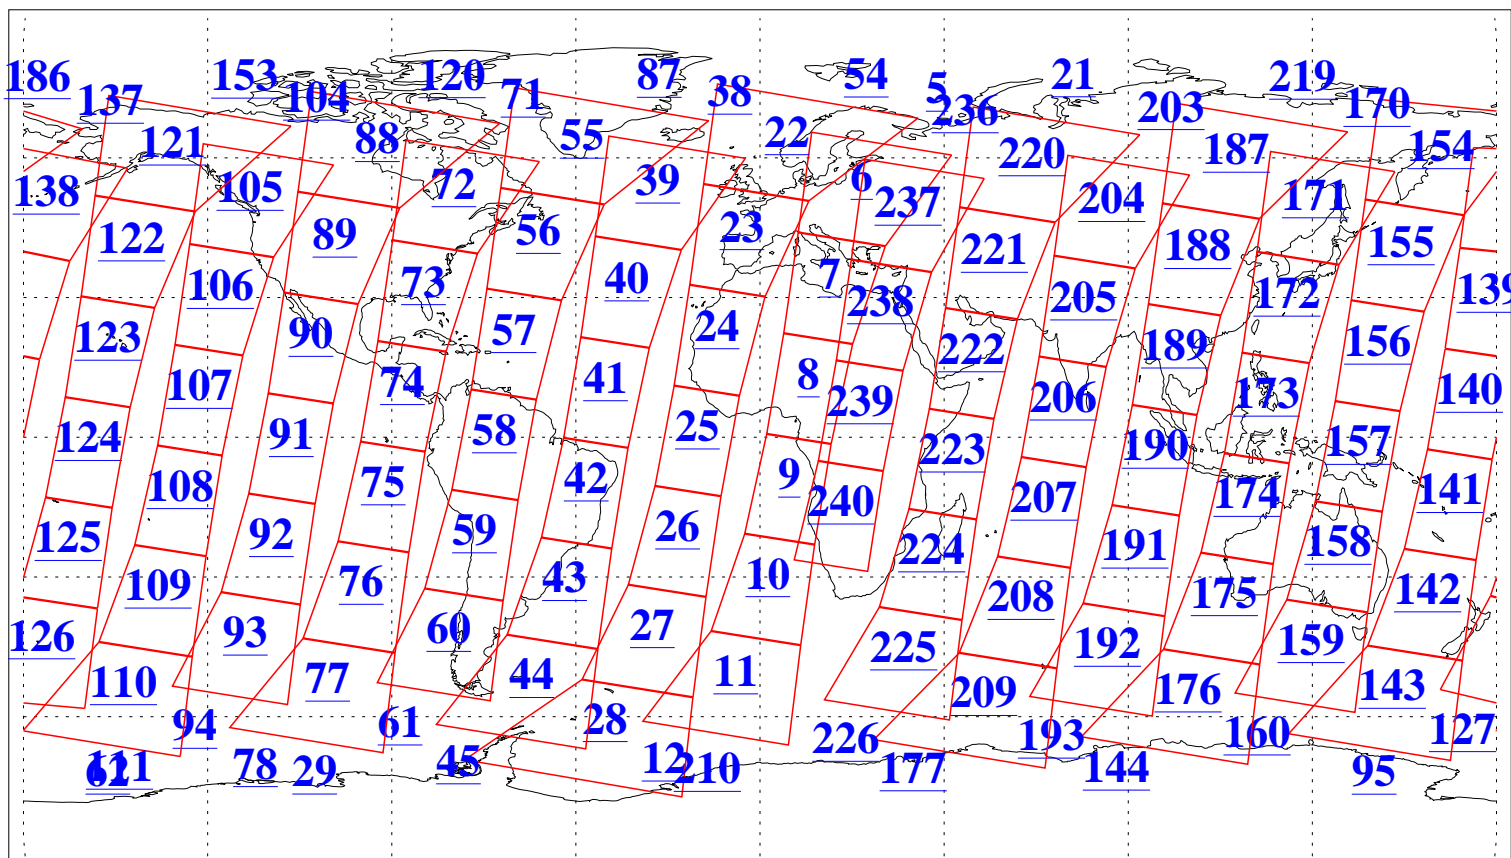

L1B Availability
AMSU Granules: 240
HSB Granules: 0
AIRS Granules: 240

14 Aug 2005
DoY 226
Aqua Day 1198
Granules: 1 to 120

Granules: 121 to 240

Legend: AMSU Available, HSB Available, AIRS Available

L1B Availability
AMSU Granules: 240
HSB Granules: 0
AIRS Granules: 240

14 Aug 2005
DoY 226
Aqua Day 1198

Ascending Granules

Descending Granules

Legend: AMSU Available, HSB Available, AIRS Available

L1B Availability
 AMSU Granules: 240
 HSB Granules: 0
 AIRS Granules: 240

14 Aug 2005
 DoY 226
 Aqua Day 1198

Northern Hemisphere Granules

Southern Hemisphere Granules

Legend: AMSU Available, HSB Available, AIRS Available