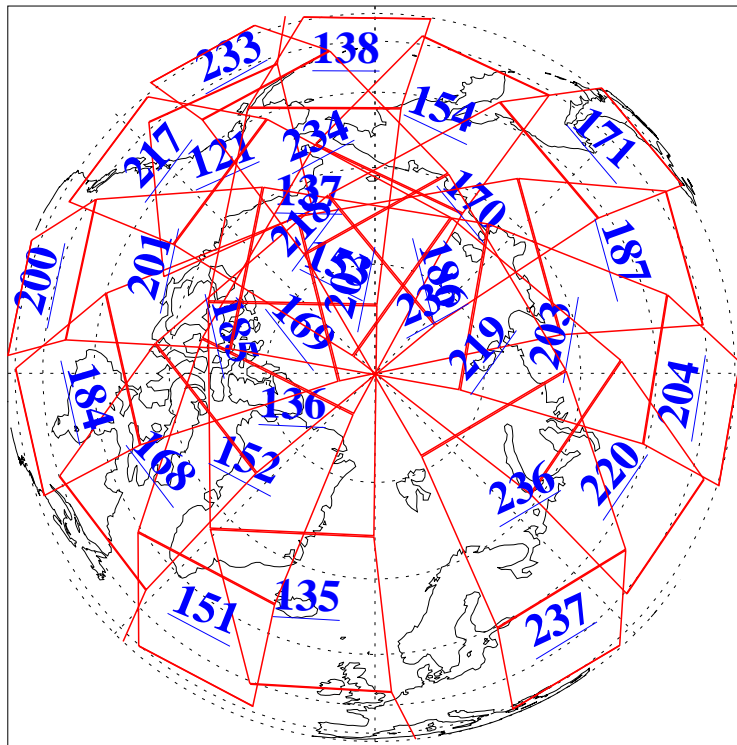

L1B Availability
AMSU Granules: 240
HSB Granules: 0
AIRS Granules: 240

14 Aug 2005
DoY 226
Aqua Day 1198
Granules: 1 to 120

Granules: 121 to 240

Legend: AMSU Available, HSB Available, AIRS Available

L1B Availability
AMSU Granules: 240
HSB Granules: 0
AIRS Granules: 240

14 Aug 2005
DoY 226
Aqua Day 1198

Ascending Granules

Descending Granules

Legend: AMSU Available, HSB Available, AIRS Available

L1B Availability
 AMSU Granules: 240
 HSB Granules: 0
 AIRS Granules: 240

14 Aug 2005
 DoY 226
 Aqua Day 1198

Northern Hemisphere Granules

Southern Hemisphere Granules

Legend: AMSU Available, HSB Available, AIRS Available