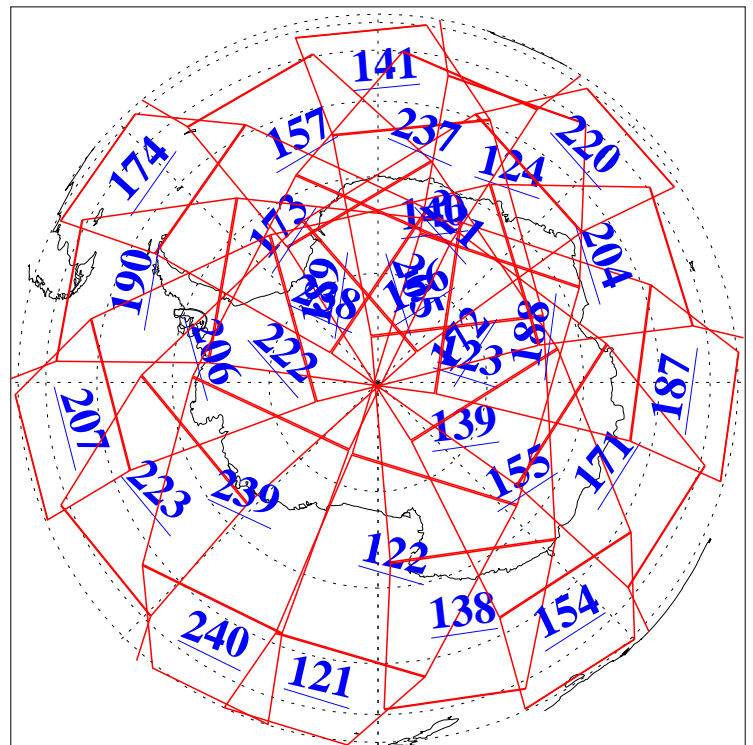

L1B Availability
AMSU Granules: 240
HSB Granules: 0
AIRS Granules: 240

11 Aug 2005
DoY 223
Aqua Day 1195
Granules: 1 to 120

Granules: 121 to 240

Legend: AMSU Available, HSB Available, AIRS Available

L1B Availability
AMSU Granules: 240
HSB Granules: 0
AIRS Granules: 240

11 Aug 2005
DoY 223
Aqua Day 1195
Ascending Granules

Descending Granules

Legend: AMSU Available, HSB Available, AIRS Available

L1B Availability
 AMSU Granules: 240
 HSB Granules: 0
 AIRS Granules: 240

11 Aug 2005
 DoY 223
 Aqua Day 1195

Northern Hemisphere Granules

Southern Hemisphere Granules

Legend: AMSU Available, HSB Available, AIRS Available