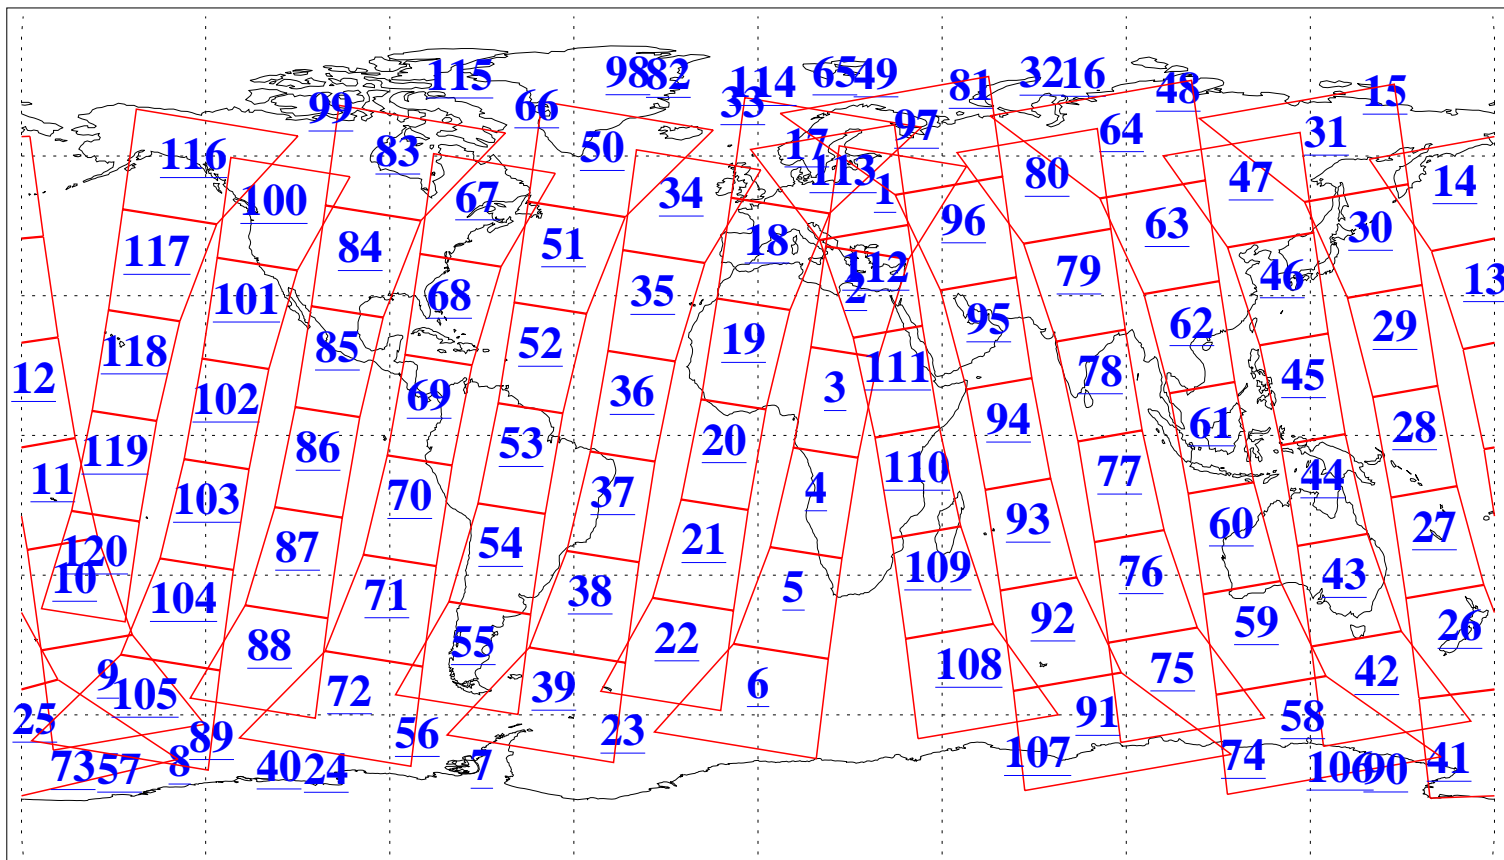

L1B Availability
AMSU Granules: 240
HSB Granules: 0
AIRS Granules: 240

11 Aug 2005
DoY 223
Aqua Day 1195
Granules: 1 to 120

Granules: 121 to 240

Legend: AMSU Available, HSB Available, AIRS Available

L1B Availability
AMSU Granules: 240
HSB Granules: 0
AIRS Granules: 240

11 Aug 2005
DoY 223
Aqua Day 1195
Ascending Granules

Descending Granules

Legend: AMSU Available, HSB Available, AIRS Available

L1B Availability
 AMSU Granules: 240
 HSB Granules: 0
 AIRS Granules: 240

11 Aug 2005
 DoY 223
 Aqua Day 1195

Northern Hemisphere Granules

Southern Hemisphere Granules

Legend: AMSU Available, HSB Available, AIRS Available