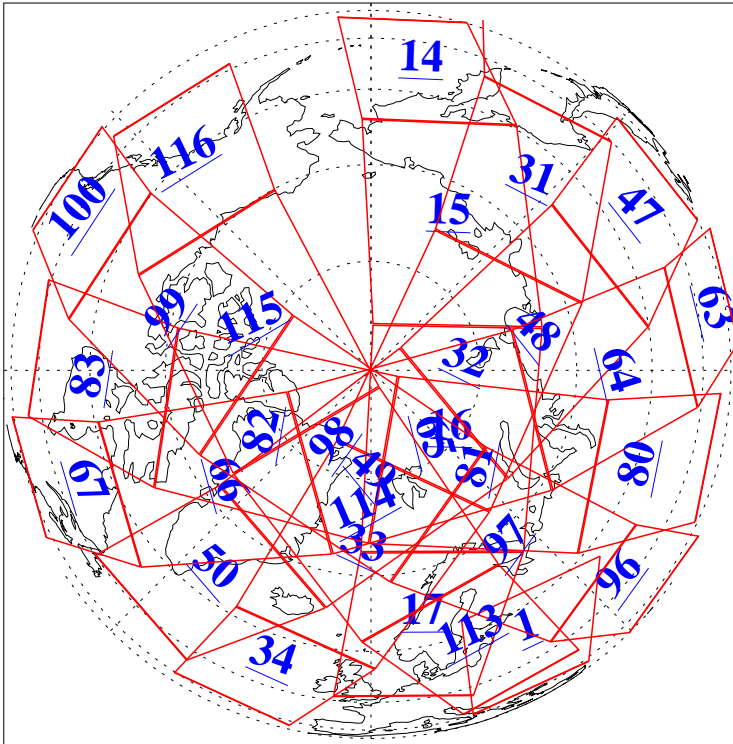

L1B Availability
AMSU Granules: 240
HSB Granules: 0
AIRS Granules: 240

11 Aug 2005
DoY 223
Aqua Day 1195
Granules: 1 to 120

Granules: 121 to 240

Legend: AMSU Available, HSB Available, AIRS Available

L1B Availability
AMSU Granules: 240
HSB Granules: 0
AIRS Granules: 240

11 Aug 2005
DoY 223
Aqua Day 1195
Ascending Granules

Descending Granules

Legend: AMSU Available, HSB Available, AIRS Available

L1B Availability
 AMSU Granules: 240
 HSB Granules: 0
 AIRS Granules: 240

11 Aug 2005
 DoY 223
 Aqua Day 1195

Northern Hemisphere Granules

Southern Hemisphere Granules

Legend: AMSU Available, HSB Available, AIRS Available