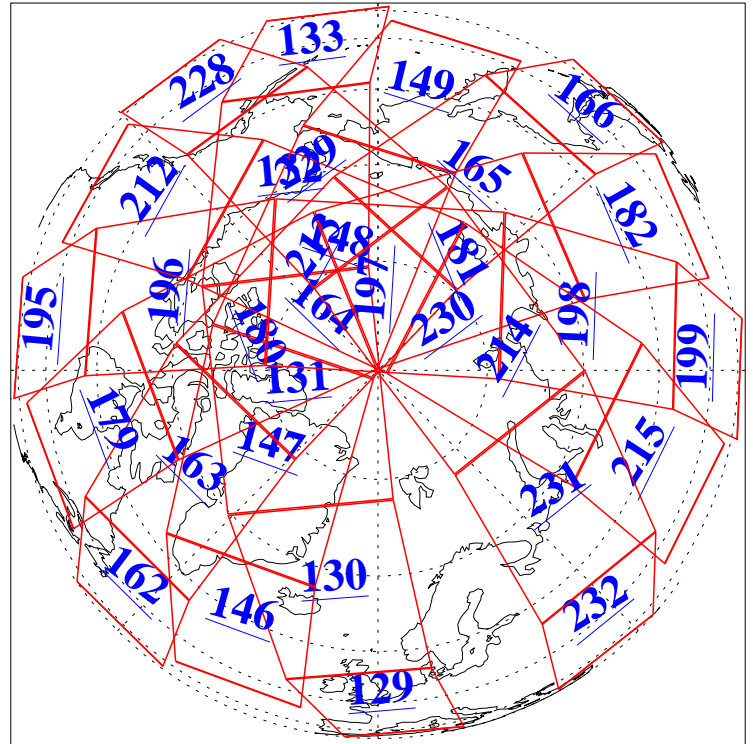

L1B Availability
AMSU Granules: 240
HSB Granules: 0
AIRS Granules: 240

11 Aug 2005
DoY 223
Aqua Day 1195
Granules: 1 to 120

Granules: 121 to 240

Legend: AMSU Available, HSB Available, AIRS Available

L1B Availability
AMSU Granules: 240
HSB Granules: 0
AIRS Granules: 240

11 Aug 2005
DoY 223
Aqua Day 1195
Ascending Granules

Descending Granules

Legend: AMSU Available, HSB Available, AIRS Available

L1B Availability
 AMSU Granules: 240
 HSB Granules: 0
 AIRS Granules: 240

11 Aug 2005
 DoY 223
 Aqua Day 1195

Northern Hemisphere Granules

Southern Hemisphere Granules

Legend: AMSU Available, HSB Available, AIRS Available