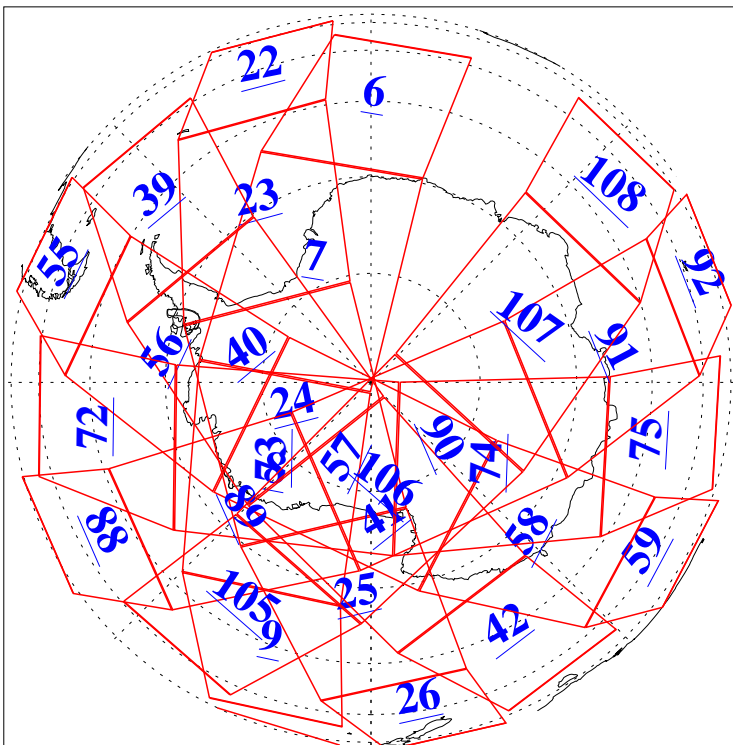

L1B Availability
AMSU Granules: 240
HSB Granules: 0
AIRS Granules: 240

11 Aug 2005
DoY 223
Aqua Day 1195
Granules: 1 to 120

Granules: 121 to 240

Legend: AMSU Available, HSB Available, AIRS Available

L1B Availability
AMSU Granules: 240
HSB Granules: 0
AIRS Granules: 240

11 Aug 2005
DoY 223
Aqua Day 1195
Ascending Granules

Descending Granules

Legend: AMSU Available, HSB Available, AIRS Available

L1B Availability
 AMSU Granules: 240
 HSB Granules: 0
 AIRS Granules: 240

11 Aug 2005
 DoY 223
 Aqua Day 1195

Northern Hemisphere Granules

Southern Hemisphere Granules

Legend: AMSU Available, HSB Available, AIRS Available