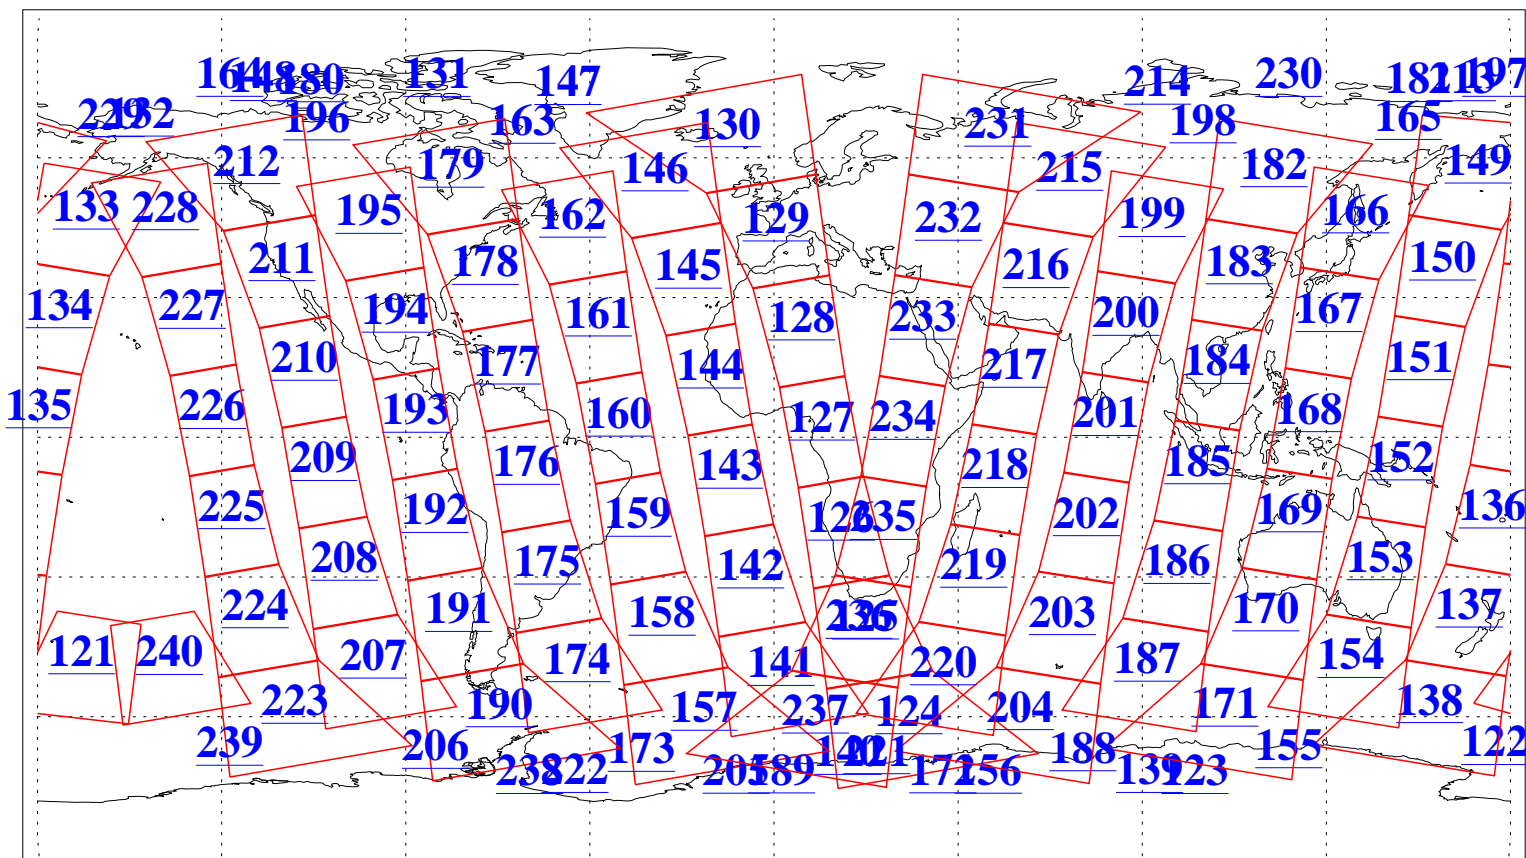

L1B Availability
AMSU Granules: 240
HSB Granules: 0
AIRS Granules: 240

11 Aug 2005
DoY 223
Aqua Day 1195
Granules: 1 to 120

Granules: 121 to 240

Legend: AMSU Available, HSB Available, AIRS Available

L1B Availability
AMSU Granules: 240
HSB Granules: 0
AIRS Granules: 240

11 Aug 2005
DoY 223
Aqua Day 1195
Ascending Granules

Descending Granules

Legend: AMSU Available, HSB Available, AIRS Available

L1B Availability
 AMSU Granules: 240
 HSB Granules: 0
 AIRS Granules: 240

11 Aug 2005
 DoY 223
 Aqua Day 1195