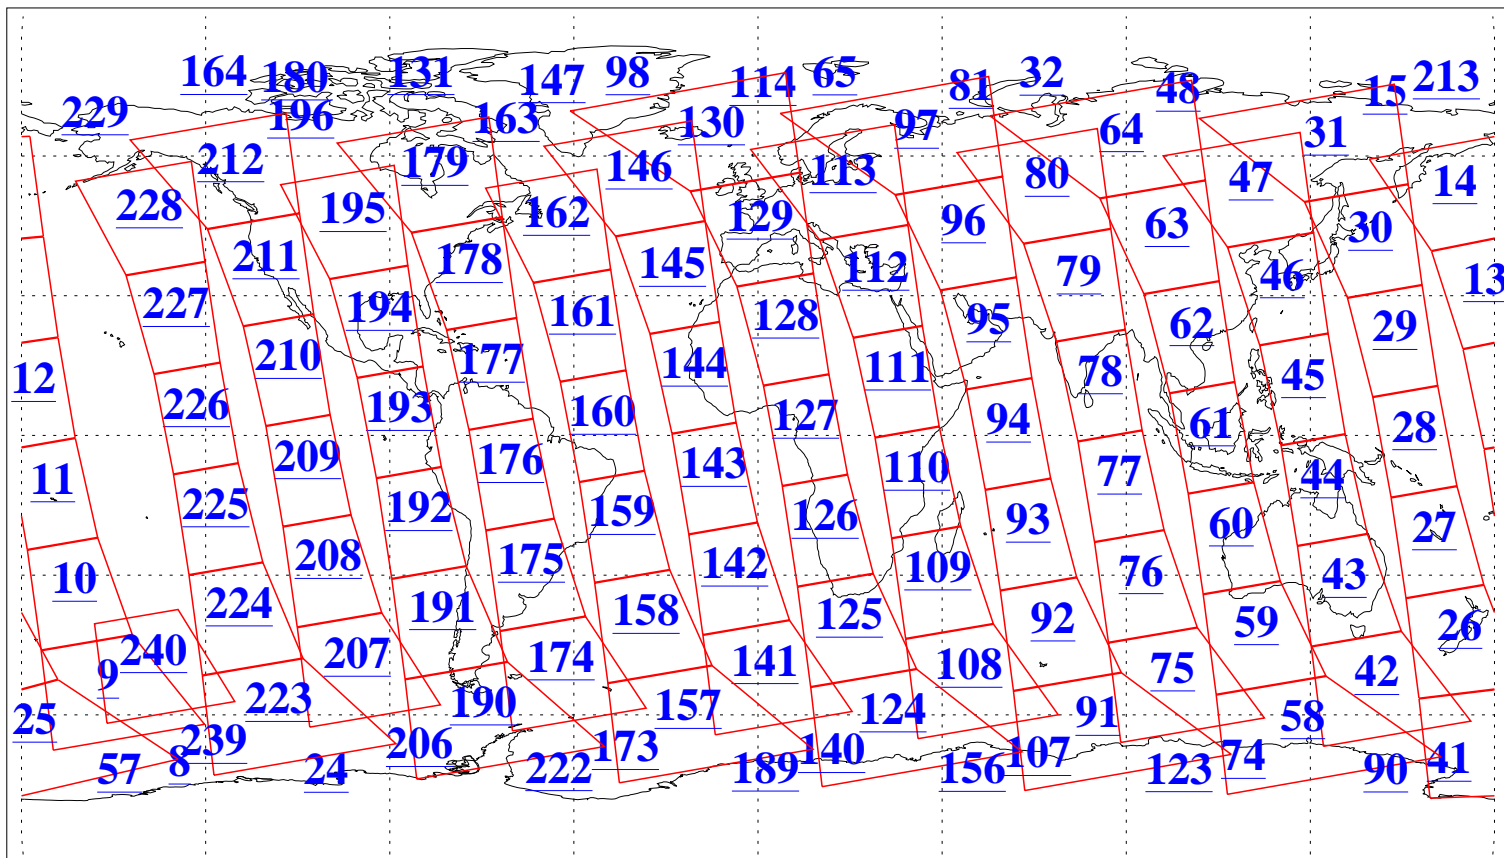

L1B Availability
AMSU Granules: 240
HSB Granules: 0
AIRS Granules: 240

11 Aug 2005
DoY 223
Aqua Day 1195
Granules: 1 to 120

Granules: 121 to 240

Legend: AMSU Available, HSB Available, AIRS Available

L1B Availability
AMSU Granules: 240
HSB Granules: 0
AIRS Granules: 240

11 Aug 2005
DoY 223
Aqua Day 1195
Ascending Granules

Descending Granules

Legend: AMSU Available, HSB Available, AIRS Available

L1B Availability
 AMSU Granules: 240
 HSB Granules: 0
 AIRS Granules: 240

11 Aug 2005
 DoY 223
 Aqua Day 1195