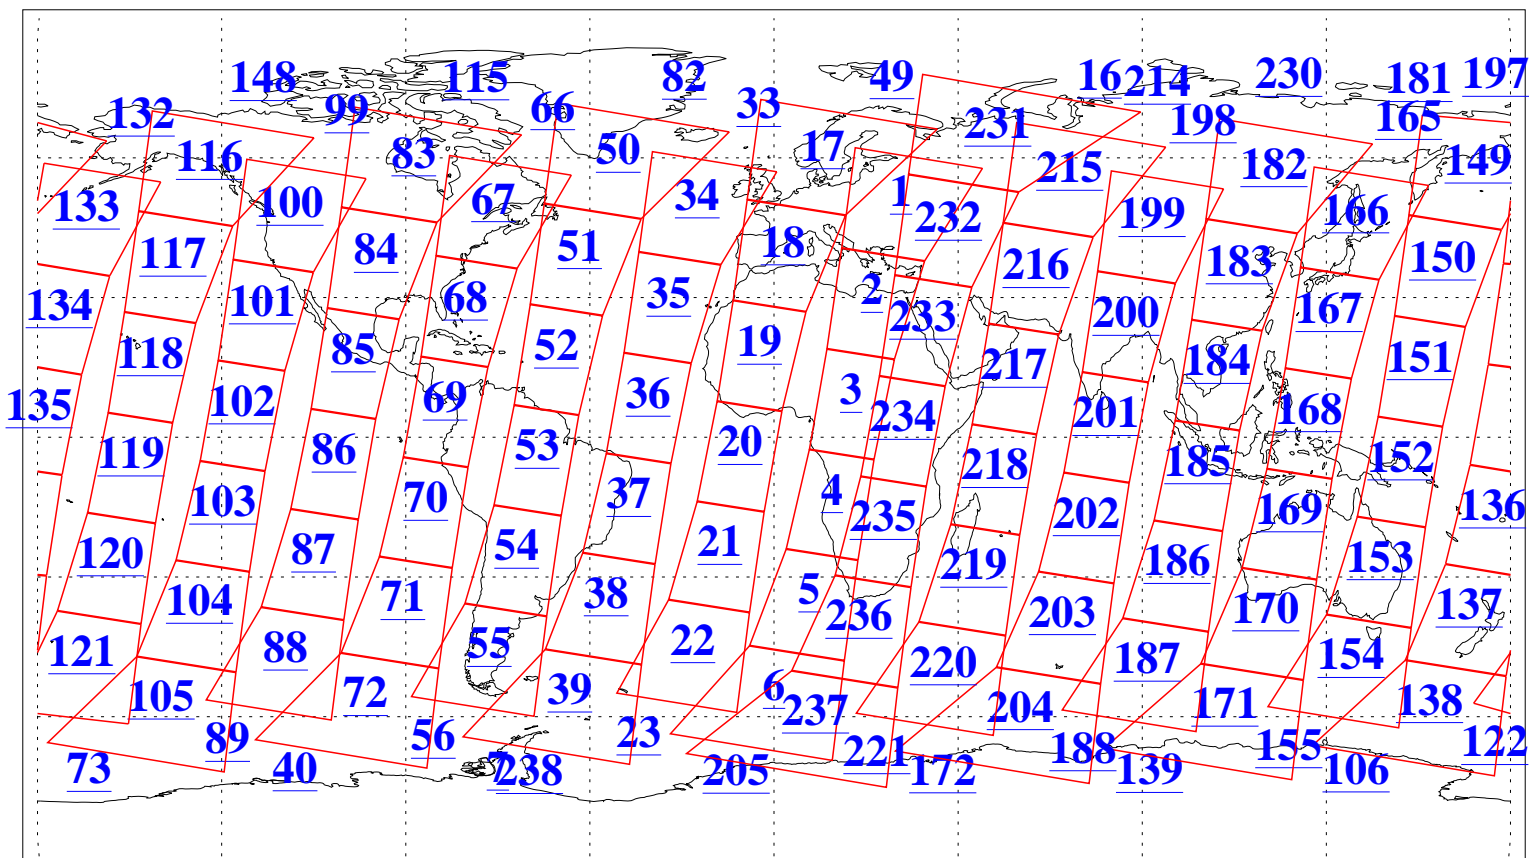

L1B Availability
AMSU Granules: 240
HSB Granules: 0
AIRS Granules: 240

11 Aug 2005
DoY 223
Aqua Day 1195
Granules: 1 to 120

Granules: 121 to 240

Legend: AMSU Available, HSB Available, AIRS Available

L1B Availability
AMSU Granules: 240
HSB Granules: 0
AIRS Granules: 240

11 Aug 2005
DoY 223
Aqua Day 1195
Ascending Granules

Descending Granules

Legend: AMSU Available, HSB Available, AIRS Available

L1B Availability
 AMSU Granules: 240
 HSB Granules: 0
 AIRS Granules: 240

11 Aug 2005
 DoY 223
 Aqua Day 1195

Northern Hemisphere Granules

Southern Hemisphere Granules

Legend: AMSU Available, HSB Available, AIRS Available