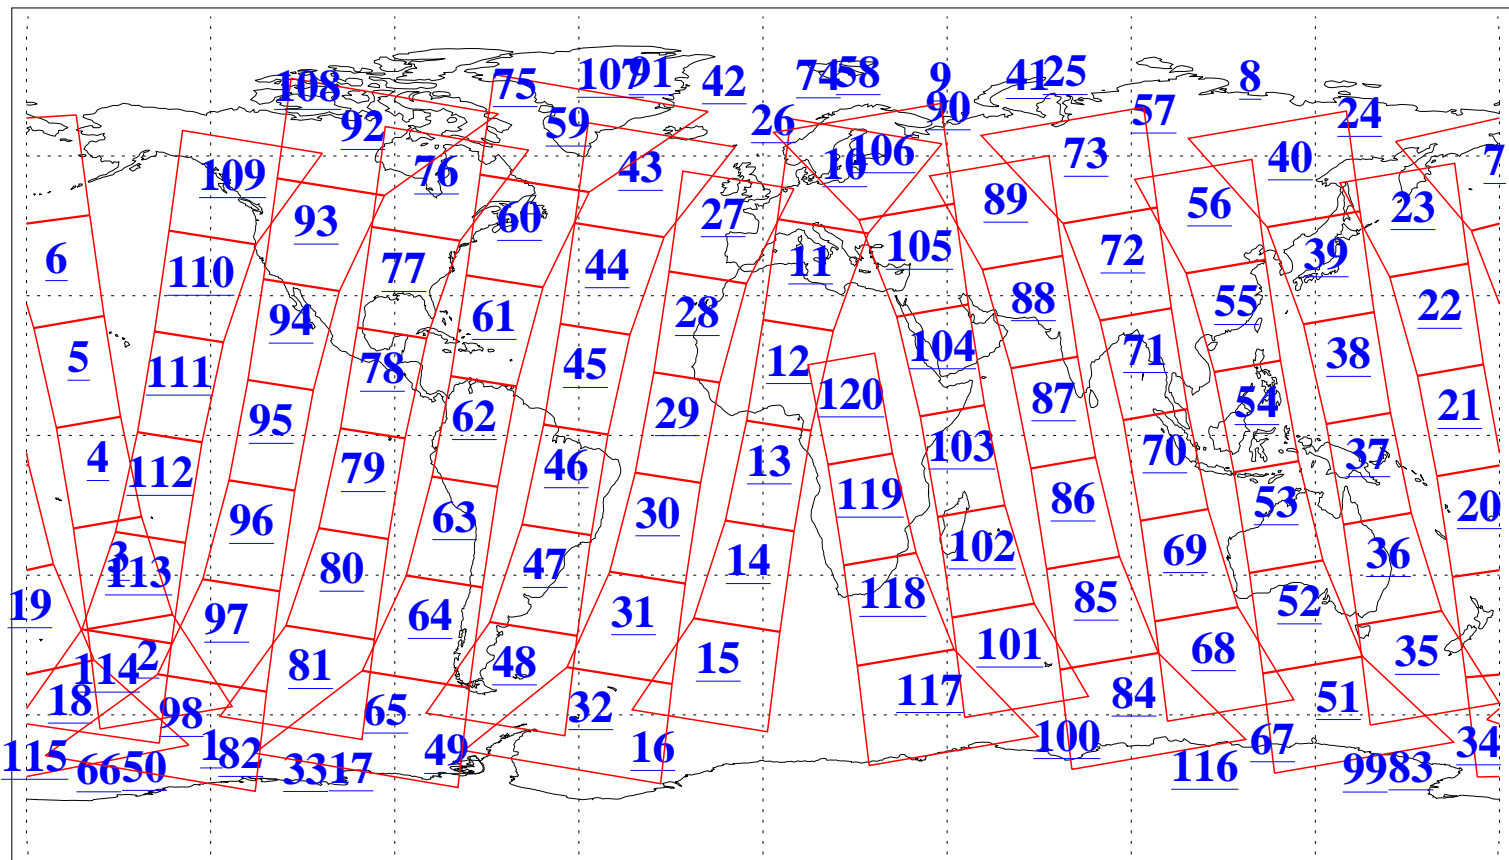

L1B Availability  
AMSU Granules: 240  
HSB Granules: 0  
AIRS Granules: 240

10 Aug 2005  
DoY 222  
Aqua Day 1194  
Granules: 1 to 120

Granules: 121 to 240

Legend: AMSU Available, HSB Available, AIRS Available

L1B Availability  
AMSU Granules: 240  
HSB Granules: 0  
AIRS Granules: 240

10 Aug 2005  
DoY 222  
Aqua Day 1194

Ascending Granules

Descending Granules

Legend: AMSU Available, HSB Available, AIRS Available

L1B Availability  
 AMSU Granules: 240  
 HSB Granules: 0  
 AIRS Granules: 240

10 Aug 2005  
 DoY 222  
 Aqua Day 1194

Northern Hemisphere Granules

Southern Hemisphere Granules

Legend: AMSU Available, HSB Available, AIRS Available