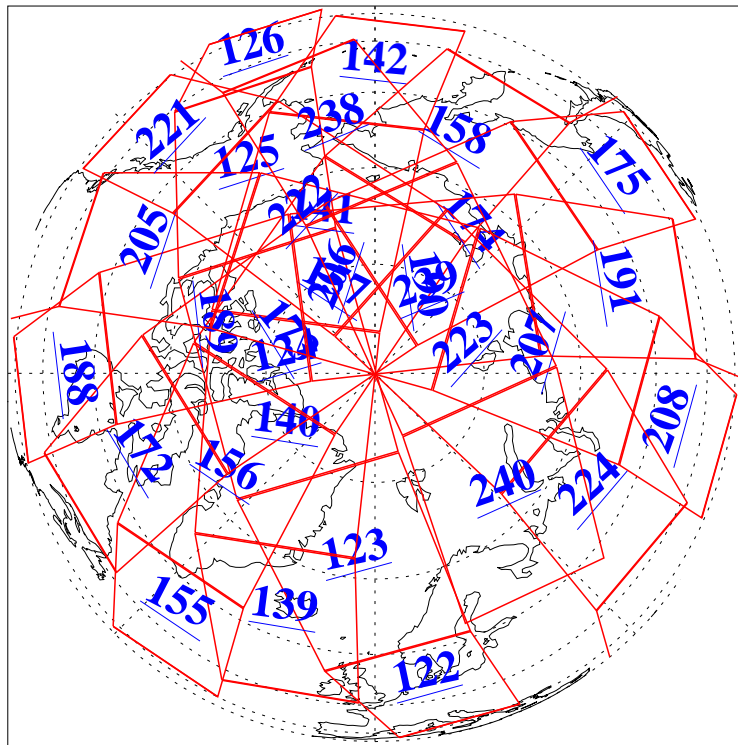

L1B Availability  
AMSU Granules: 240  
HSB Granules: 0  
AIRS Granules: 240

10 Aug 2005  
DoY 222  
Aqua Day 1194  
Granules: 1 to 120

Granules: 121 to 240

Legend: AMSU Available, HSB Available, AIRS Available

L1B Availability  
AMSU Granules: 240  
HSB Granules: 0  
AIRS Granules: 240

10 Aug 2005  
DoY 222  
Aqua Day 1194

Ascending Granules

Descending Granules

Legend: AMSU Available, HSB Available, AIRS Available

L1B Availability  
 AMSU Granules: 240  
 HSB Granules: 0  
 AIRS Granules: 240

10 Aug 2005  
 DoY 222  
 Aqua Day 1194

Northern Hemisphere Granules

Southern Hemisphere Granules

Legend: AMSU Available, HSB Available, AIRS Available