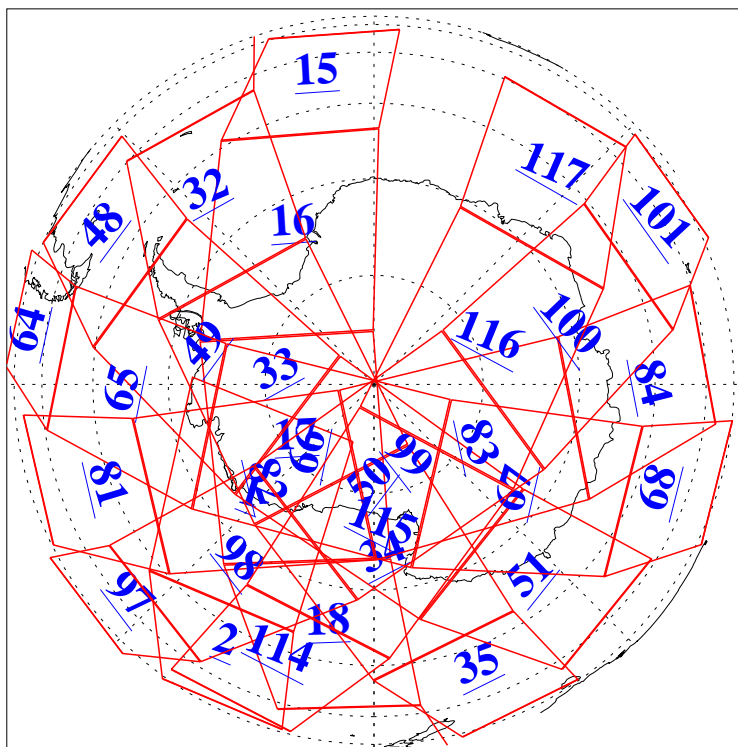

L1B Availability  
AMSU Granules: 240  
HSB Granules: 0  
AIRS Granules: 240

10 Aug 2005  
DoY 222  
Aqua Day 1194  
Granules: 1 to 120

Granules: 121 to 240

Legend: AMSU Available, HSB Available, AIRS Available

L1B Availability  
AMSU Granules: 240  
HSB Granules: 0  
AIRS Granules: 240

10 Aug 2005  
DoY 222  
Aqua Day 1194

Ascending Granules

Descending Granules

Legend: AMSU Available, HSB Available, AIRS Available

L1B Availability  
 AMSU Granules: 240  
 HSB Granules: 0  
 AIRS Granules: 240

10 Aug 2005  
 DoY 222  
 Aqua Day 1194

Northern Hemisphere Granules

Southern Hemisphere Granules

Legend: AMSU Available, HSB Available, AIRS Available