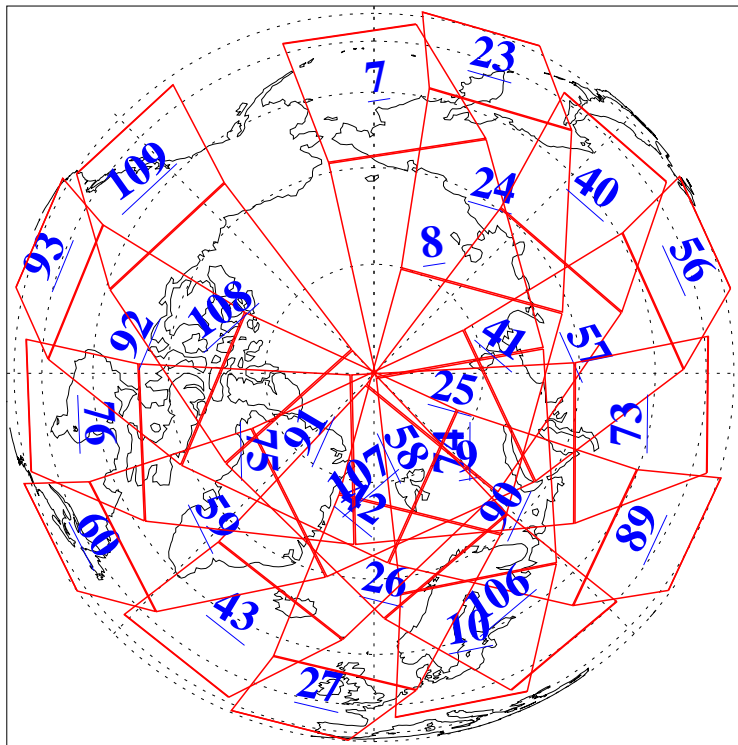

L1B Availability  
AMSU Granules: 240  
HSB Granules: 0  
AIRS Granules: 240

10 Aug 2005  
DoY 222  
Aqua Day 1194  
Granules: 1 to 120

Granules: 121 to 240

Legend: AMSU Available, HSB Available, AIRS Available

L1B Availability  
AMSU Granules: 240  
HSB Granules: 0  
AIRS Granules: 240

10 Aug 2005  
DoY 222  
Aqua Day 1194

Ascending Granules

Descending Granules

Legend: AMSU Available, HSB Available, AIRS Available

L1B Availability  
 AMSU Granules: 240  
 HSB Granules: 0  
 AIRS Granules: 240

10 Aug 2005  
 DoY 222  
 Aqua Day 1194

Northern Hemisphere Granules

Southern Hemisphere Granules

Legend: AMSU Available, HSB Available, AIRS Available