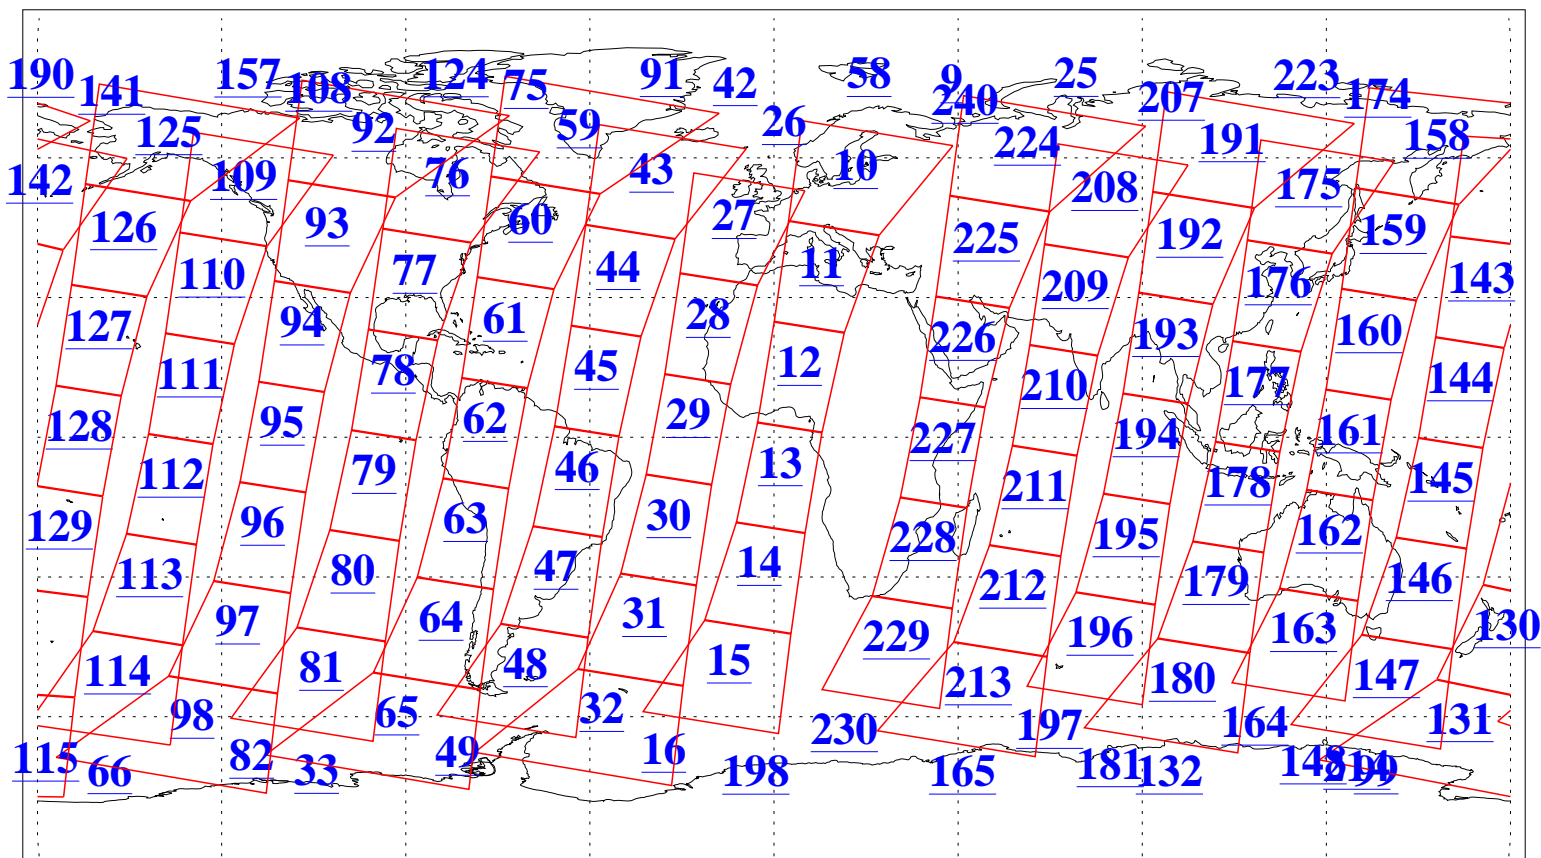

L1B Availability  
AMSU Granules: 240  
HSB Granules: 0  
AIRS Granules: 240

10 Aug 2005  
DoY 222  
Aqua Day 1194  
Granules: 1 to 120

Granules: 121 to 240

Legend: AMSU Available, HSB Available, AIRS Available

L1B Availability  
AMSU Granules: 240  
HSB Granules: 0  
AIRS Granules: 240

10 Aug 2005  
DoY 222  
Aqua Day 1194

Ascending Granules

Descending Granules

Legend: AMSU Available, HSB Available, AIRS Available

L1B Availability  
 AMSU Granules: 240  
 HSB Granules: 0  
 AIRS Granules: 240

10 Aug 2005  
 DoY 222  
 Aqua Day 1194

Northern Hemisphere Granules

Southern Hemisphere Granules

Legend: AMSU Available, HSB Available, AIRS Available