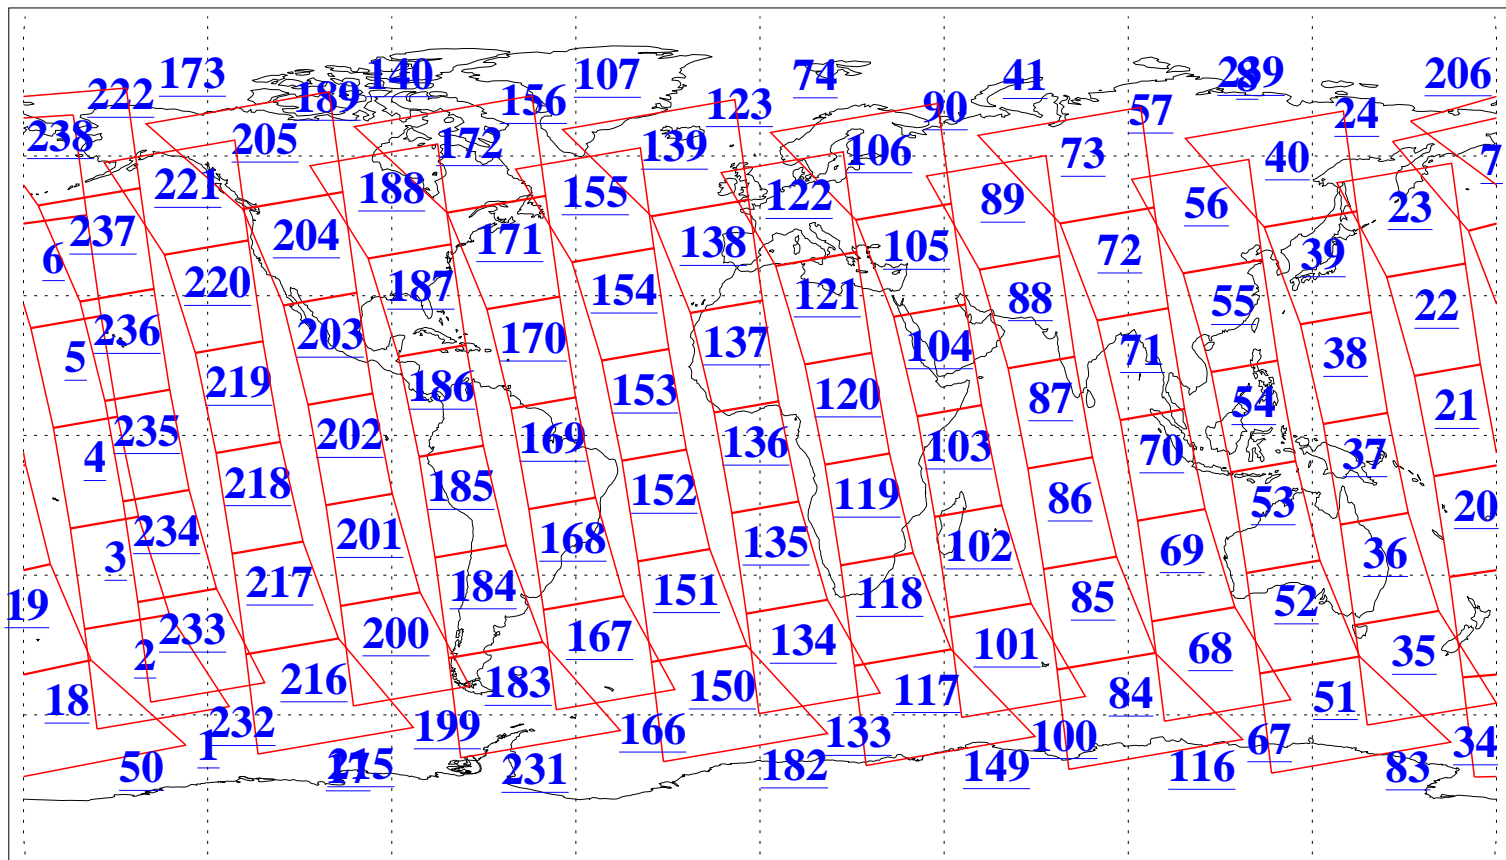

L1B Availability  
AMSU Granules: 240  
HSB Granules: 0  
AIRS Granules: 240

10 Aug 2005  
DoY 222  
Aqua Day 1194  
Granules: 1 to 120

Granules: 121 to 240

Legend: AMSU Available, HSB Available, AIRS Available

L1B Availability  
AMSU Granules: 240  
HSB Granules: 0  
AIRS Granules: 240

10 Aug 2005  
DoY 222  
Aqua Day 1194

Ascending Granules

Descending Granules

Legend: AMSU Available, HSB Available, AIRS Available

L1B Availability  
 AMSU Granules: 240  
 HSB Granules: 0  
 AIRS Granules: 240

10 Aug 2005  
 DoY 222  
 Aqua Day 1194

Northern Hemisphere Granules

Southern Hemisphere Granules

Legend: AMSU Available, HSB Available, AIRS Available