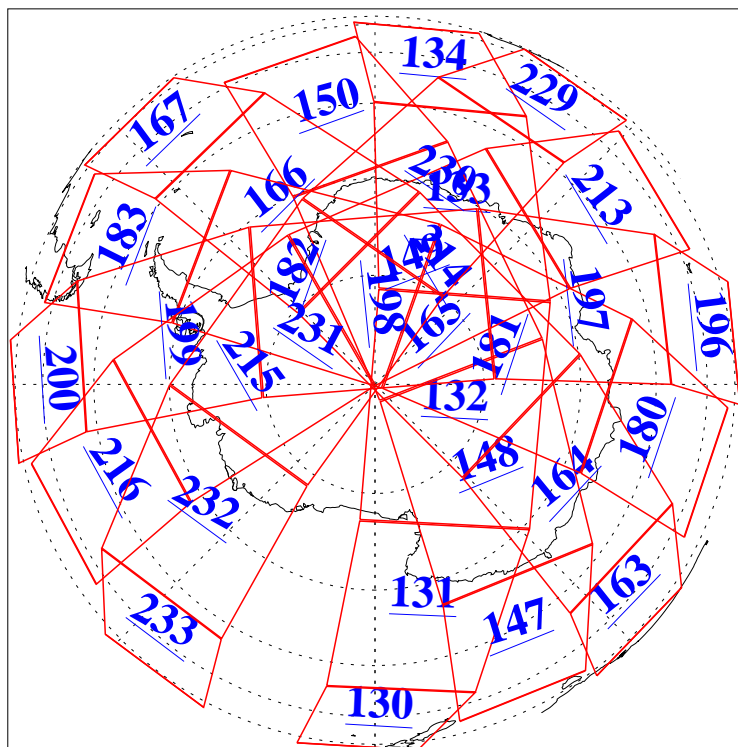

L1B Availability  
AMSU Granules: 240  
HSB Granules: 0  
AIRS Granules: 240

10 Aug 2005  
DoY 222  
Aqua Day 1194  
Granules: 1 to 120

Granules: 121 to 240

Legend: AMSU Available, HSB Available, AIRS Available

L1B Availability  
AMSU Granules: 240  
HSB Granules: 0  
AIRS Granules: 240

10 Aug 2005  
DoY 222  
Aqua Day 1194

Ascending Granules

Descending Granules

Legend: AMSU Available, HSB Available, AIRS Available

L1B Availability  
 AMSU Granules: 240  
 HSB Granules: 0  
 AIRS Granules: 240

10 Aug 2005  
 DoY 222  
 Aqua Day 1194

Northern Hemisphere Granules

Southern Hemisphere Granules

Legend: AMSU Available, HSB Available, AIRS Available