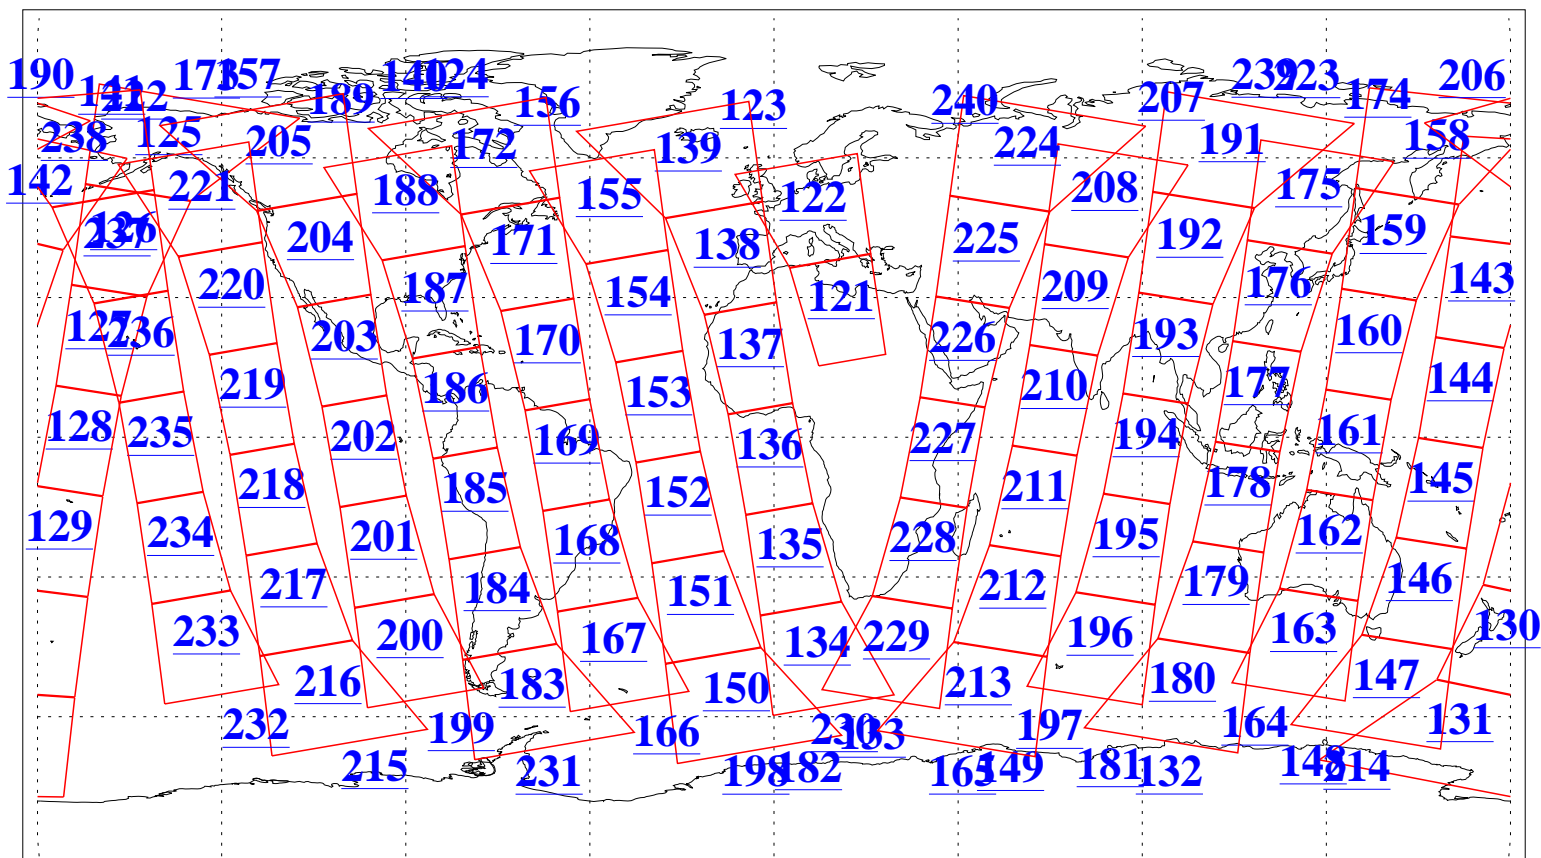

L1B Availability  
AMSU Granules: 240  
HSB Granules: 0  
AIRS Granules: 240

10 Aug 2005  
DoY 222  
Aqua Day 1194  
Granules: 1 to 120

Granules: 121 to 240

Legend: AMSU Available, HSB Available, AIRS Available

L1B Availability  
AMSU Granules: 240  
HSB Granules: 0  
AIRS Granules: 240

10 Aug 2005  
DoY 222  
Aqua Day 1194

Ascending Granules

Descending Granules

Legend: AMSU Available, HSB Available, AIRS Available

L1B Availability  
 AMSU Granules: 240  
 HSB Granules: 0  
 AIRS Granules: 240

10 Aug 2005  
 DoY 222  
 Aqua Day 1194

Northern Hemisphere Granules

Southern Hemisphere Granules

Legend: AMSU Available, HSB Available, AIRS Available