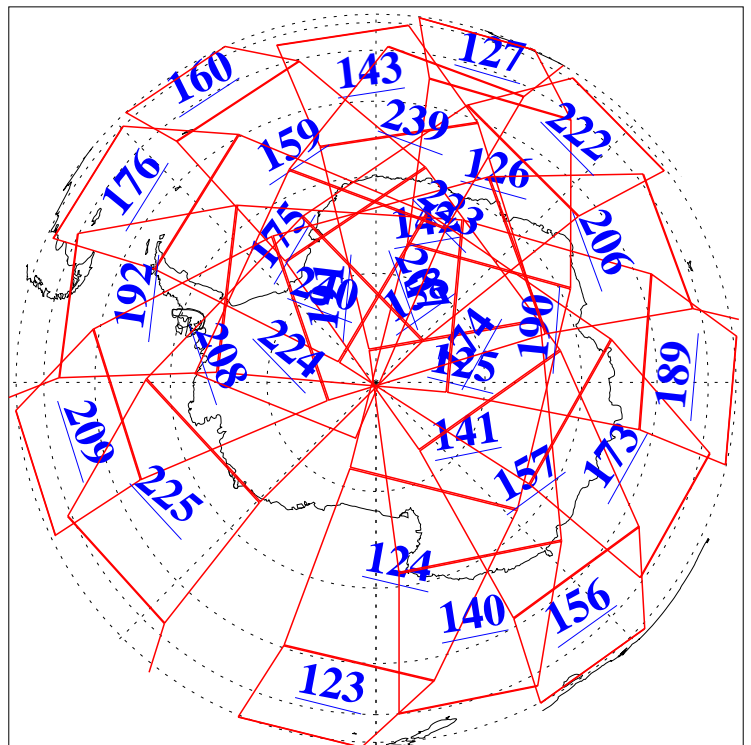

L1B Availability
AMSU Granules: 240
HSB Granules: 0
AIRS Granules: 240

9 Aug 2005
DoY 221
Aqua Day 1193
Granules: 1 to 120

Granules: 121 to 240

Legend: AMSU Available, HSB Available, AIRS Available

L1B Availability
AMSU Granules: 240
HSB Granules: 0
AIRS Granules: 240

9 Aug 2005
DoY 221
Aqua Day 1193
Ascending Granules

Descending Granules

Legend: AMSU Available, HSB Available, AIRS Available

L1B Availability
AMSU Granules: 240
HSB Granules: 0
AIRS Granules: 240

9 Aug 2005
DoY 221
Aqua Day 1193

Northern Hemisphere Granules

Southern Hemisphere Granules

Legend: AMSU Available, HSB Available, AIRS Available