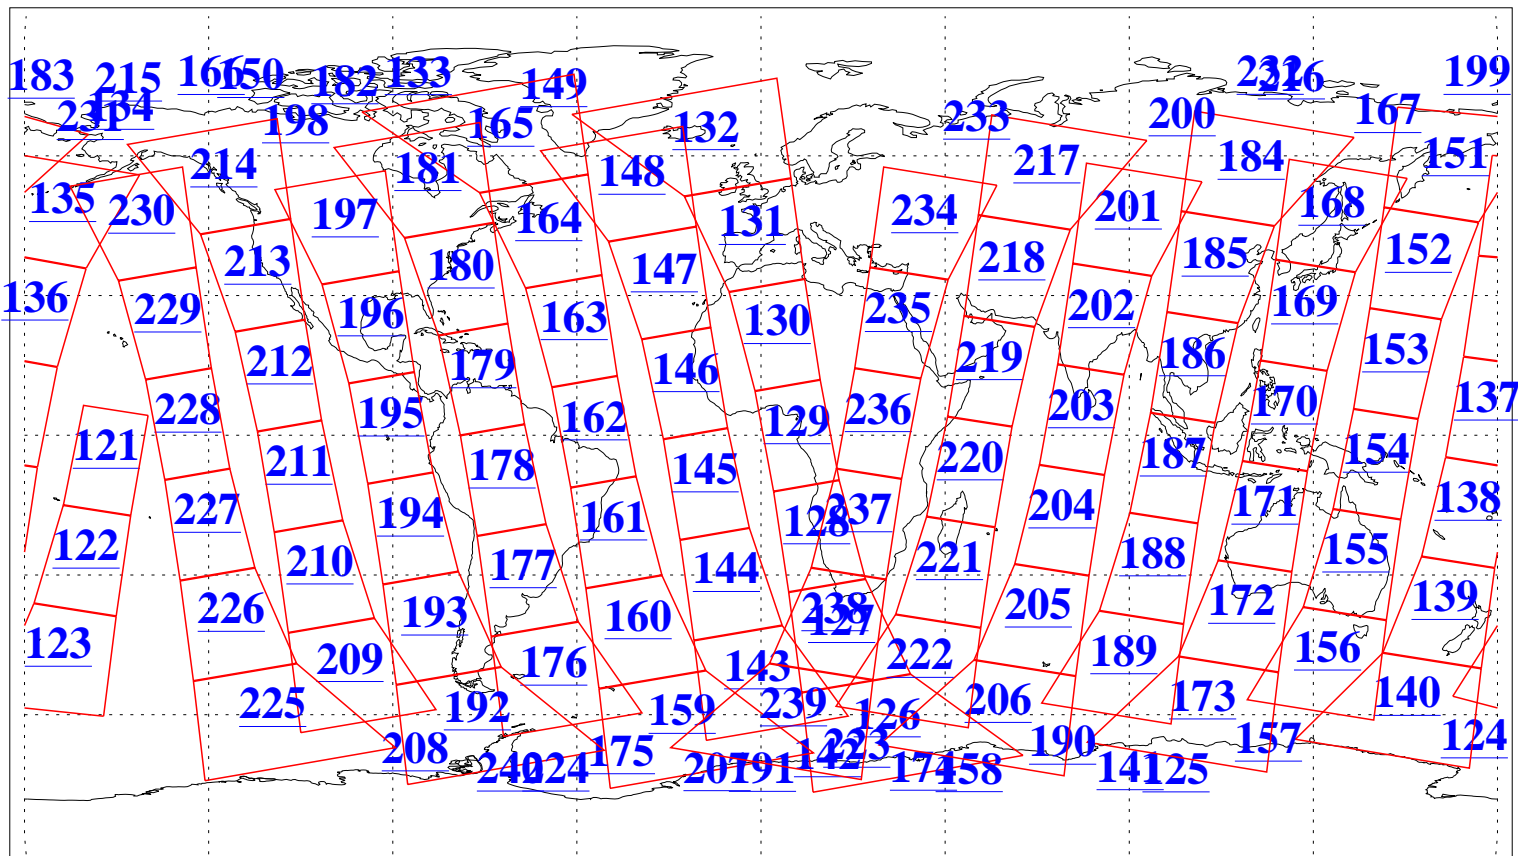

L1B Availability
AMSU Granules: 240
HSB Granules: 0
AIRS Granules: 240

9 Aug 2005
DoY 221
Aqua Day 1193
Granules: 1 to 120

Granules: 121 to 240

Legend: AMSU Available, HSB Available, AIRS Available

L1B Availability
AMSU Granules: 240
HSB Granules: 0
AIRS Granules: 240

9 Aug 2005
DoY 221
Aqua Day 1193
Ascending Granules

Descending Granules

Legend: AMSU Available, HSB Available, AIRS Available

L1B Availability
AMSU Granules: 240
HSB Granules: 0
AIRS Granules: 240

9 Aug 2005
DoY 221
Aqua Day 1193