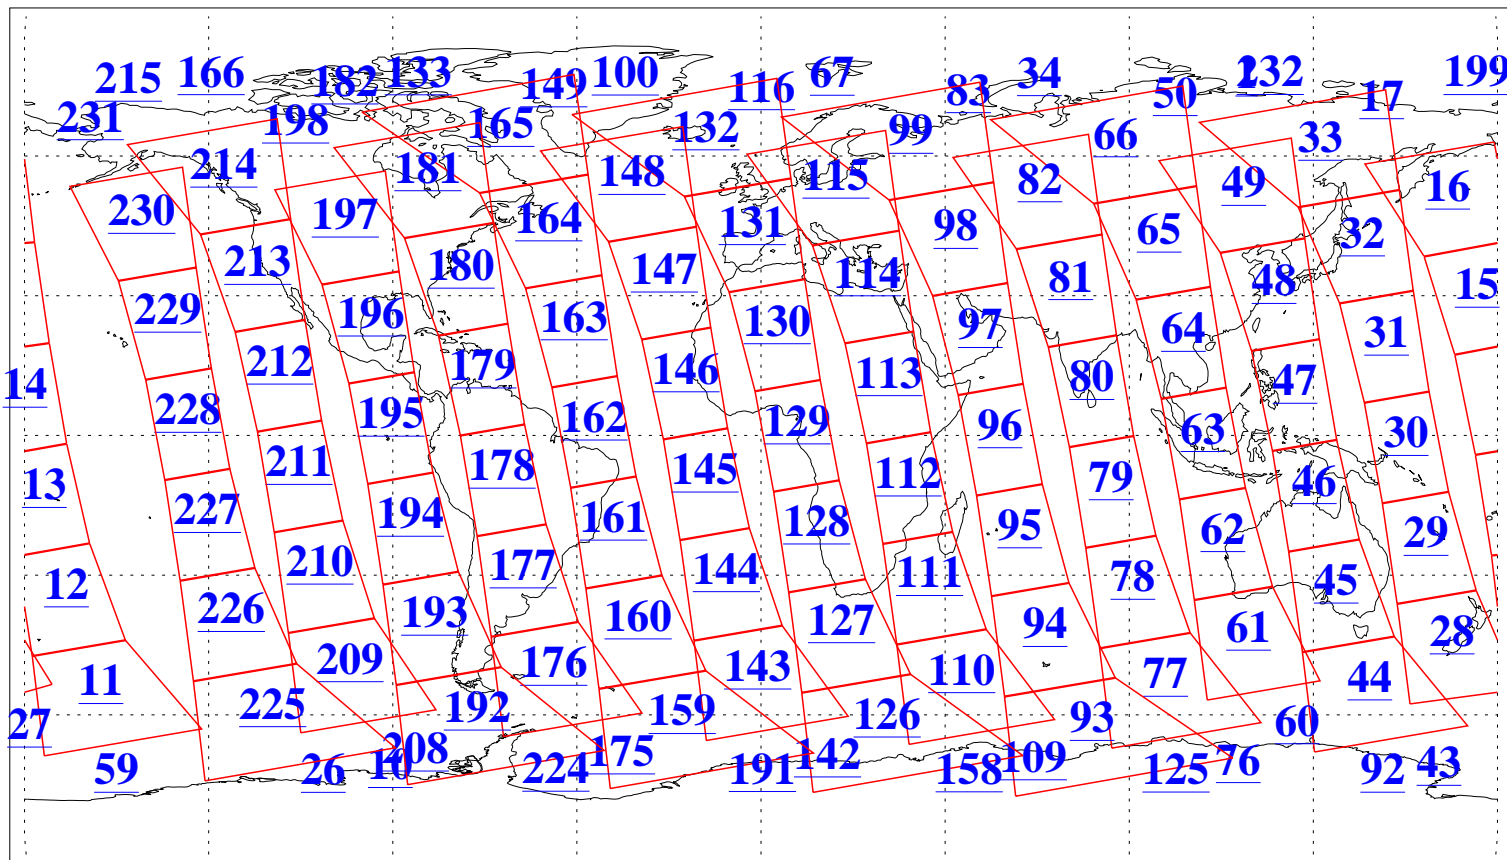

L1B Availability
AMSU Granules: 240
HSB Granules: 0
AIRS Granules: 240

9 Aug 2005
DoY 221
Aqua Day 1193
Granules: 1 to 120

Granules: 121 to 240

Legend: AMSU Available, HSB Available, AIRS Available

L1B Availability
AMSU Granules: 240
HSB Granules: 0
AIRS Granules: 240

9 Aug 2005
DoY 221
Aqua Day 1193
Ascending Granules

Descending Granules

Legend: AMSU Available, HSB Available, AIRS Available

L1B Availability
AMSU Granules: 240
HSB Granules: 0
AIRS Granules: 240

9 Aug 2005
DoY 221
Aqua Day 1193

Northern Hemisphere Granules

Southern Hemisphere Granules

Legend: AMSU Available, HSB Available, AIRS Available