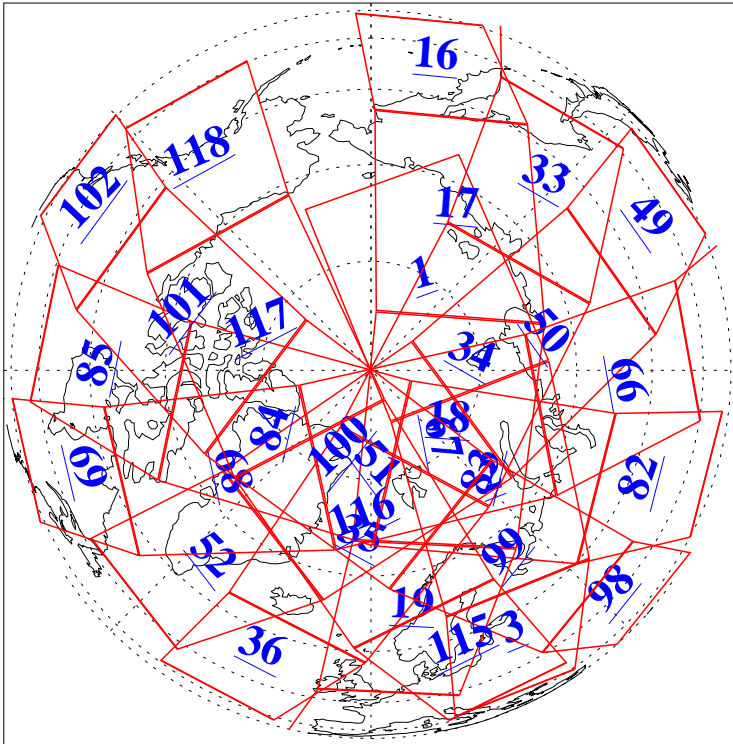

L1B Availability
AMSU Granules: 240
HSB Granules: 0
AIRS Granules: 240

9 Aug 2005
DoY 221
Aqua Day 1193
Granules: 1 to 120

Granules: 121 to 240

Legend: AMSU Available, HSB Available, AIRS Available

L1B Availability
AMSU Granules: 240
HSB Granules: 0
AIRS Granules: 240

9 Aug 2005
DoY 221
Aqua Day 1193
Ascending Granules

Descending Granules

Legend: AMSU Available, HSB Available, AIRS Available

L1B Availability
AMSU Granules: 240
HSB Granules: 0
AIRS Granules: 240

9 Aug 2005
DoY 221
Aqua Day 1193

Northern Hemisphere Granules

Southern Hemisphere Granules

Legend: AMSU Available, HSB Available, AIRS Available