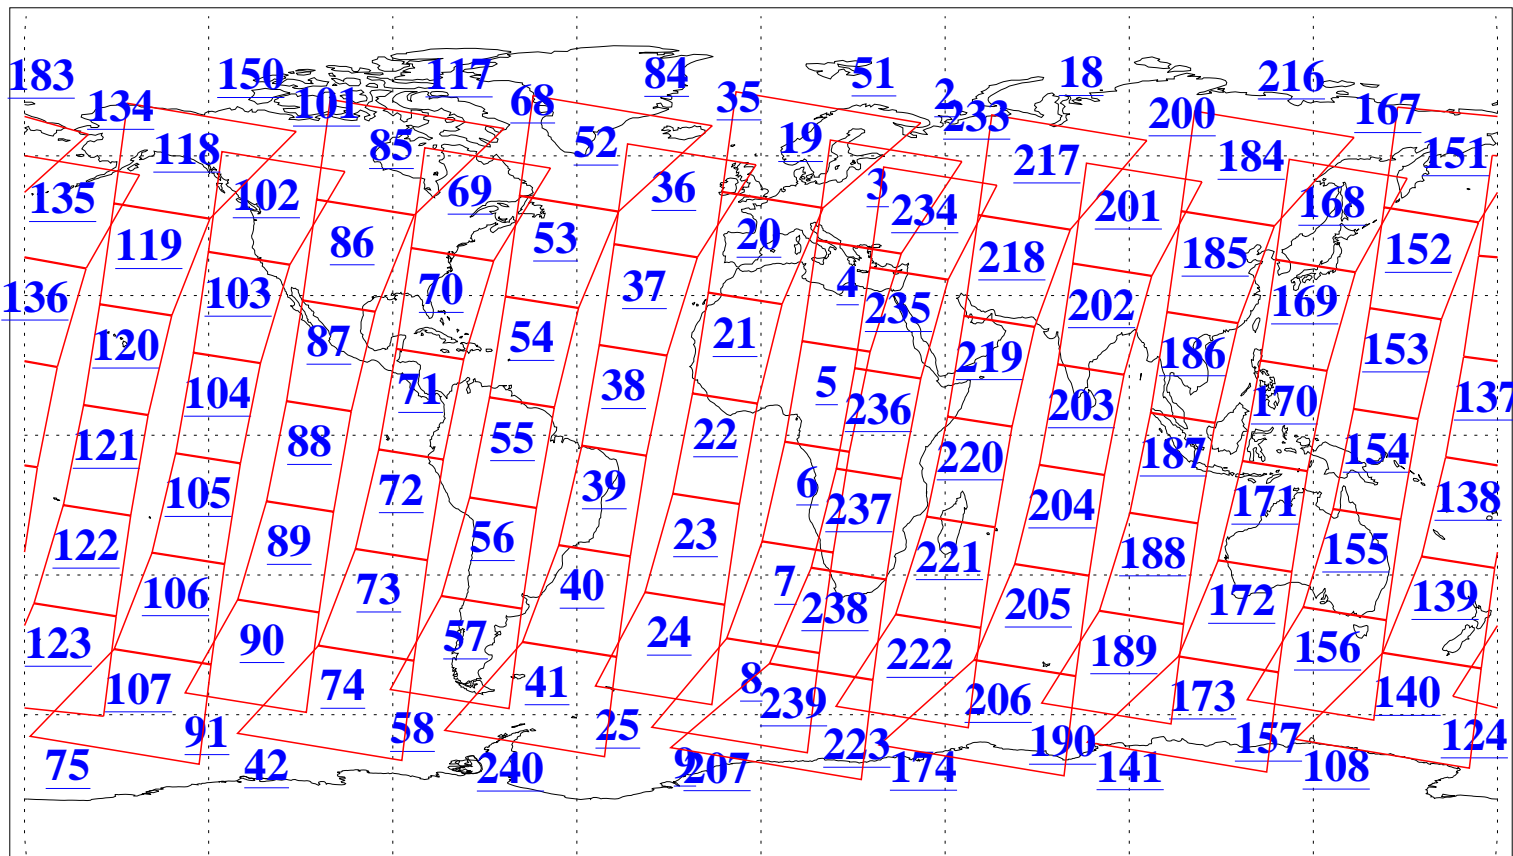

L1B Availability
AMSU Granules: 240
HSB Granules: 0
AIRS Granules: 240

9 Aug 2005
DoY 221
Aqua Day 1193
Granules: 1 to 120

Granules: 121 to 240

Legend: AMSU Available, HSB Available, AIRS Available

L1B Availability
AMSU Granules: 240
HSB Granules: 0
AIRS Granules: 240

9 Aug 2005
DoY 221
Aqua Day 1193
Ascending Granules

Descending Granules

Legend: AMSU Available, HSB Available, AIRS Available

L1B Availability
AMSU Granules: 240
HSB Granules: 0
AIRS Granules: 240

9 Aug 2005
DoY 221
Aqua Day 1193

Northern Hemisphere Granules

Southern Hemisphere Granules

Legend: AMSU Available, HSB Available, AIRS Available