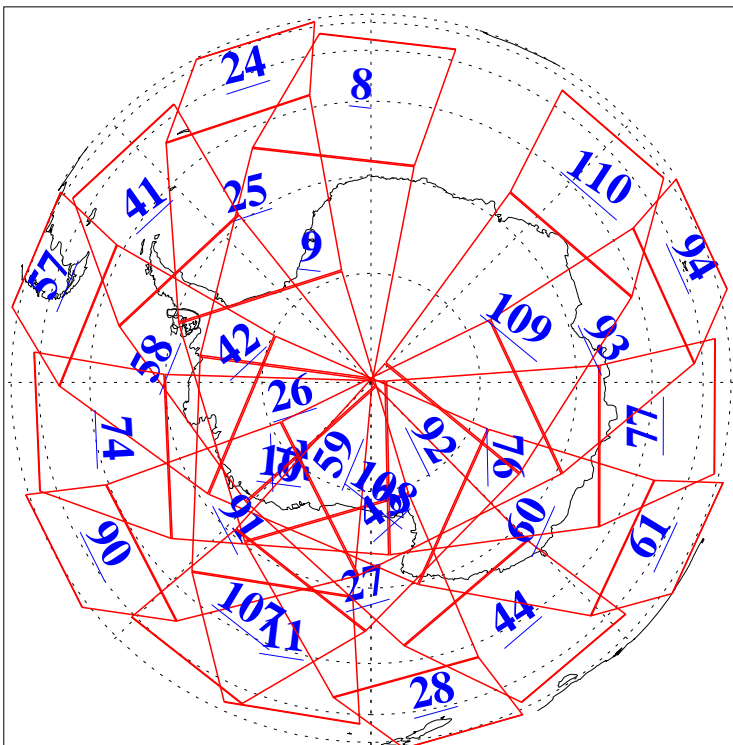

L1B Availability
AMSU Granules: 240
HSB Granules: 0
AIRS Granules: 240

9 Aug 2005
DoY 221
Aqua Day 1193
Granules: 1 to 120

Granules: 121 to 240

Legend: AMSU Available, HSB Available, AIRS Available

L1B Availability
AMSU Granules: 240
HSB Granules: 0
AIRS Granules: 240

9 Aug 2005
DoY 221
Aqua Day 1193
Ascending Granules

Descending Granules

Legend: AMSU Available, HSB Available, AIRS Available

L1B Availability
AMSU Granules: 240
HSB Granules: 0
AIRS Granules: 240

9 Aug 2005
DoY 221
Aqua Day 1193

Northern Hemisphere Granules

Southern Hemisphere Granules

Legend: AMSU Available, HSB Available, AIRS Available