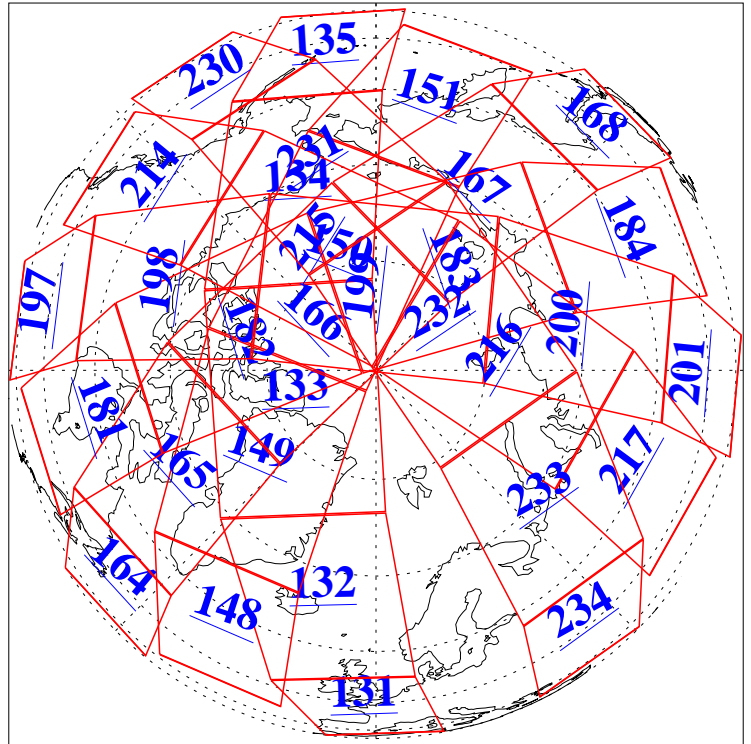

L1B Availability
AMSU Granules: 240
HSB Granules: 0
AIRS Granules: 240

9 Aug 2005
DoY 221
Aqua Day 1193
Granules: 1 to 120

Granules: 121 to 240

Legend: AMSU Available, HSB Available, AIRS Available

L1B Availability
AMSU Granules: 240
HSB Granules: 0
AIRS Granules: 240

9 Aug 2005
DoY 221
Aqua Day 1193
Ascending Granules

Descending Granules

Legend: AMSU Available, HSB Available, AIRS Available

L1B Availability
AMSU Granules: 240
HSB Granules: 0
AIRS Granules: 240

9 Aug 2005
DoY 221
Aqua Day 1193

Northern Hemisphere Granules

Southern Hemisphere Granules

Legend: AMSU Available, HSB Available, AIRS Available