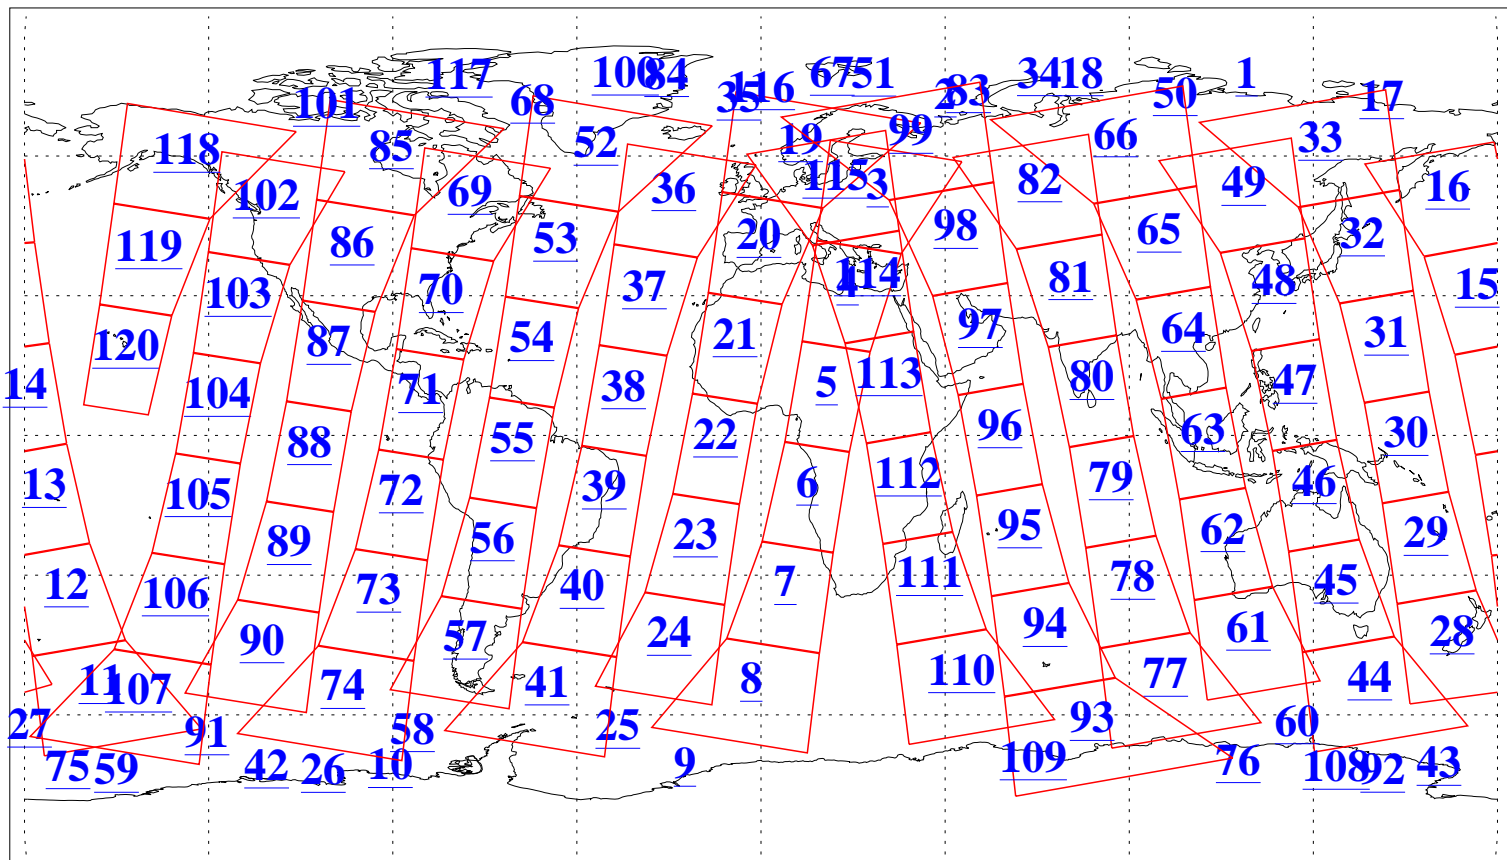

L1B Availability
AMSU Granules: 240
HSB Granules: 0
AIRS Granules: 240

9 Aug 2005
DoY 221
Aqua Day 1193
Granules: 1 to 120

Granules: 121 to 240

Legend: AMSU Available, HSB Available, AIRS Available

L1B Availability
AMSU Granules: 240
HSB Granules: 0
AIRS Granules: 240

9 Aug 2005
DoY 221
Aqua Day 1193
Ascending Granules

Descending Granules

Legend: AMSU Available, HSB Available, AIRS Available

L1B Availability
AMSU Granules: 240
HSB Granules: 0
AIRS Granules: 240

9 Aug 2005
DoY 221
Aqua Day 1193

Northern Hemisphere Granules

Southern Hemisphere Granules

Legend: AMSU Available, HSB Available, AIRS Available