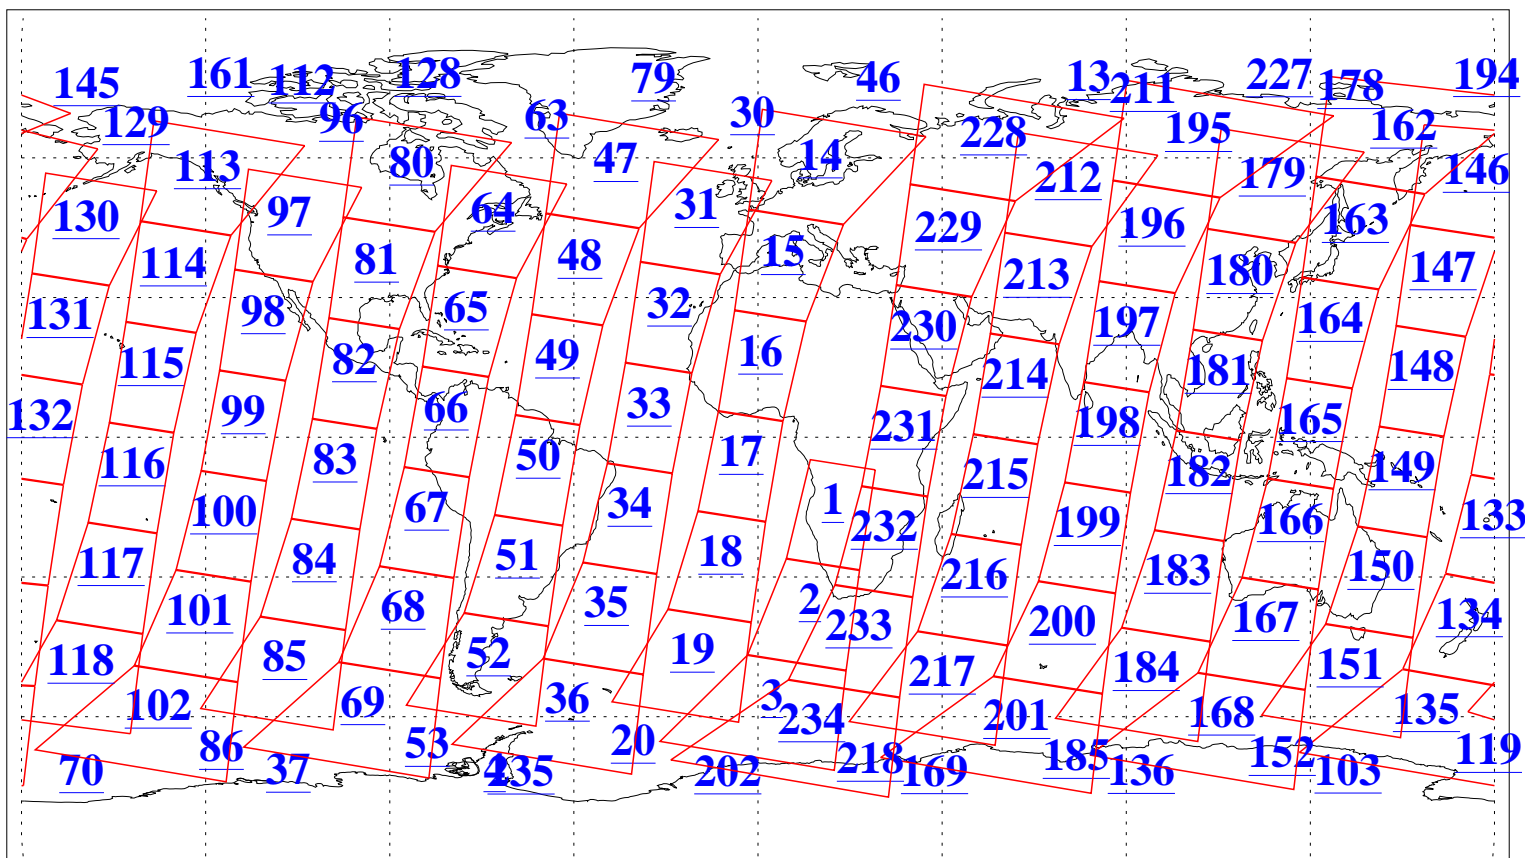

L1B Availability  
AMSU Granules: 240  
HSB Granules: 0  
AIRS Granules: 240

6 Aug 2005  
DoY 218  
Aqua Day 1190  
Granules: 1 to 120

Granules: 121 to 240

Legend: AMSU Available, HSB Available, AIRS Available

L1B Availability  
AMSU Granules: 240  
HSB Granules: 0  
AIRS Granules: 240

6 Aug 2005  
DoY 218  
Aqua Day 1190  
Ascending Granules

Descending Granules

Legend: AMSU Available, HSB Available, AIRS Available

L1B Availability  
 AMSU Granules: 240  
 HSB Granules: 0  
 AIRS Granules: 240

6 Aug 2005  
 DoY 218  
 Aqua Day 1190

Northern Hemisphere Granules

Southern Hemisphere Granules

Legend: AMSU Available, HSB Available, AIRS Available