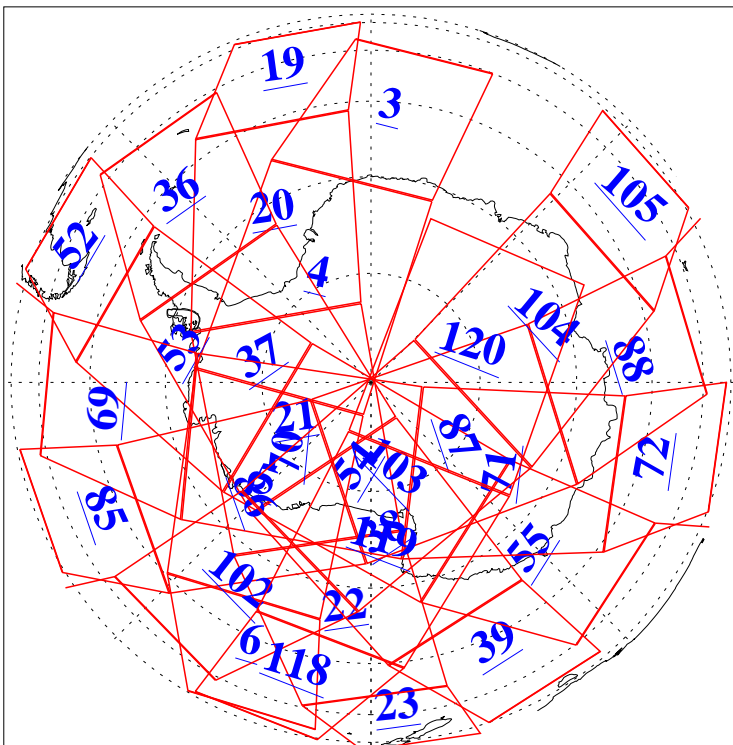

L1B Availability  
AMSU Granules: 240  
HSB Granules: 0  
AIRS Granules: 240

6 Aug 2005  
DoY 218  
Aqua Day 1190  
Granules: 1 to 120

Granules: 121 to 240

Legend: AMSU Available, HSB Available, AIRS Available

L1B Availability  
AMSU Granules: 240  
HSB Granules: 0  
AIRS Granules: 240

6 Aug 2005  
DoY 218  
Aqua Day 1190  
Ascending Granules

Descending Granules

Legend: AMSU Available, HSB Available, AIRS Available

L1B Availability  
 AMSU Granules: 240  
 HSB Granules: 0  
 AIRS Granules: 240

6 Aug 2005  
 DoY 218  
 Aqua Day 1190

Northern Hemisphere Granules

Southern Hemisphere Granules

Legend: AMSU Available, HSB Available, AIRS Available