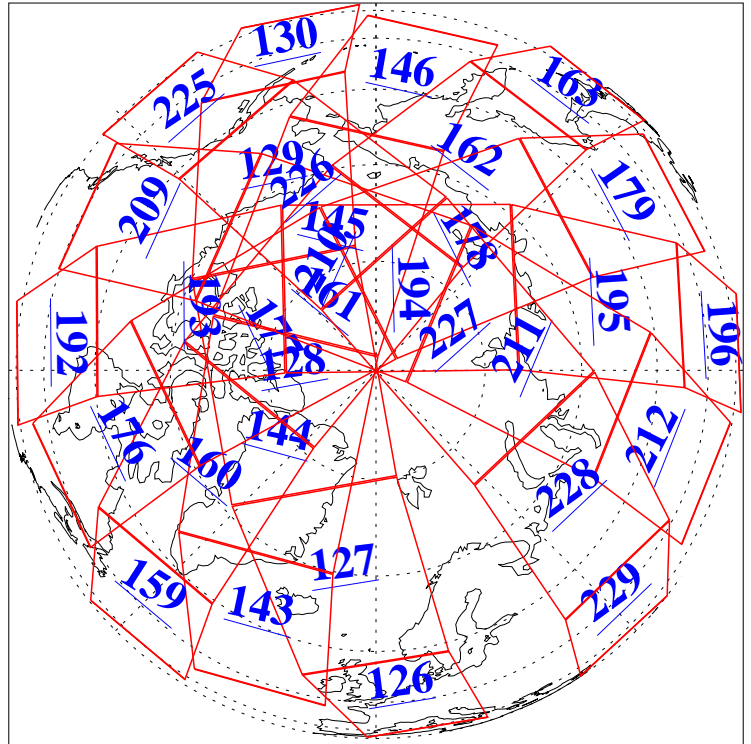

L1B Availability  
AMSU Granules: 240  
HSB Granules: 0  
AIRS Granules: 240

6 Aug 2005  
DoY 218  
Aqua Day 1190  
Granules: 1 to 120

Granules: 121 to 240

Legend: AMSU Available, HSB Available, AIRS Available

L1B Availability  
AMSU Granules: 240  
HSB Granules: 0  
AIRS Granules: 240

6 Aug 2005  
DoY 218  
Aqua Day 1190  
Ascending Granules

Descending Granules

Legend: AMSU Available, HSB Available, AIRS Available

L1B Availability  
 AMSU Granules: 240  
 HSB Granules: 0  
 AIRS Granules: 240

6 Aug 2005  
 DoY 218  
 Aqua Day 1190

Northern Hemisphere Granules

Southern Hemisphere Granules

Legend: AMSU Available, HSB Available, AIRS Available