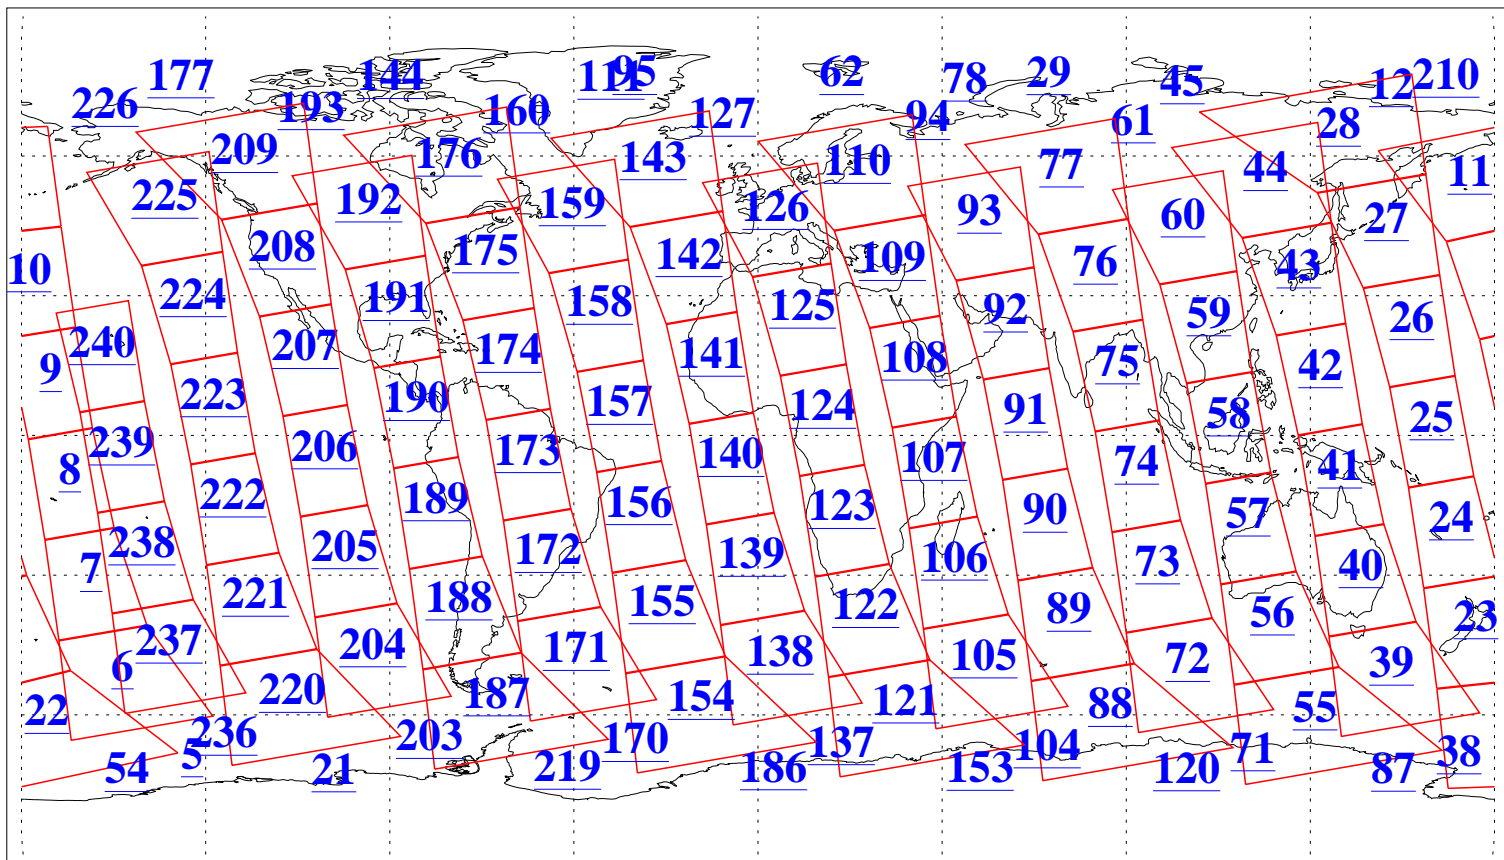

L1B Availability  
AMSU Granules: 240  
HSB Granules: 0  
AIRS Granules: 240

6 Aug 2005  
DoY 218  
Aqua Day 1190  
Granules: 1 to 120

Granules: 121 to 240

Legend: AMSU Available, HSB Available, AIRS Available

L1B Availability  
AMSU Granules: 240  
HSB Granules: 0  
AIRS Granules: 240

6 Aug 2005  
DoY 218  
Aqua Day 1190  
Ascending Granules

Descending Granules

Legend: AMSU Available, HSB Available, AIRS Available

L1B Availability  
 AMSU Granules: 240  
 HSB Granules: 0  
 AIRS Granules: 240

6 Aug 2005  
 DoY 218  
 Aqua Day 1190

Northern Hemisphere Granules

Southern Hemisphere Granules

Legend: AMSU Available, HSB Available, AIRS Available