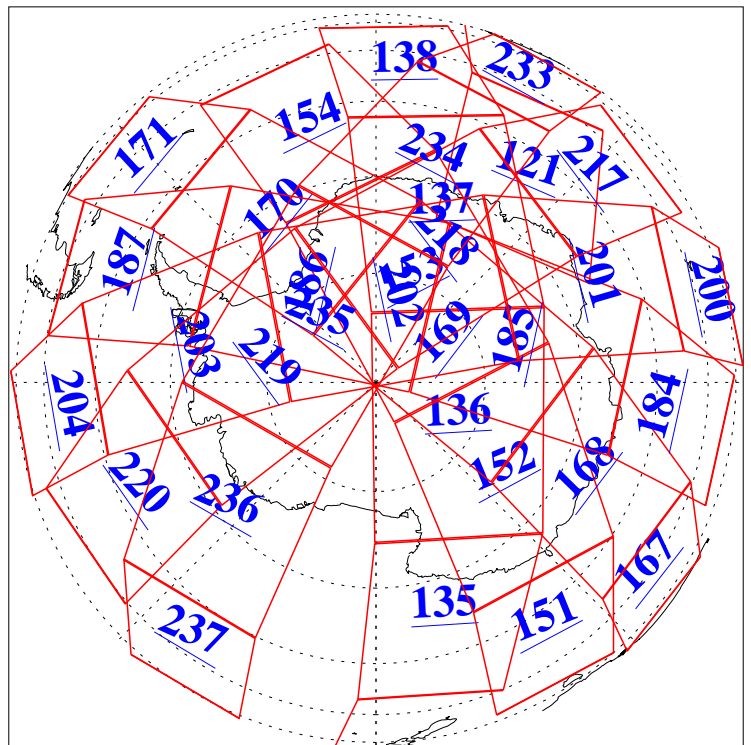

L1B Availability  
AMSU Granules: 240  
HSB Granules: 0  
AIRS Granules: 240

6 Aug 2005  
DoY 218  
Aqua Day 1190  
Granules: 1 to 120

Granules: 121 to 240

Legend: AMSU Available, HSB Available, AIRS Available

L1B Availability  
AMSU Granules: 240  
HSB Granules: 0  
AIRS Granules: 240

6 Aug 2005  
DoY 218  
Aqua Day 1190  
Ascending Granules

Descending Granules

Legend: AMSU Available, HSB Available, AIRS Available

L1B Availability  
 AMSU Granules: 240  
 HSB Granules: 0  
 AIRS Granules: 240

6 Aug 2005  
 DoY 218  
 Aqua Day 1190

Northern Hemisphere Granules

Southern Hemisphere Granules

Legend: AMSU Available, HSB Available, AIRS Available