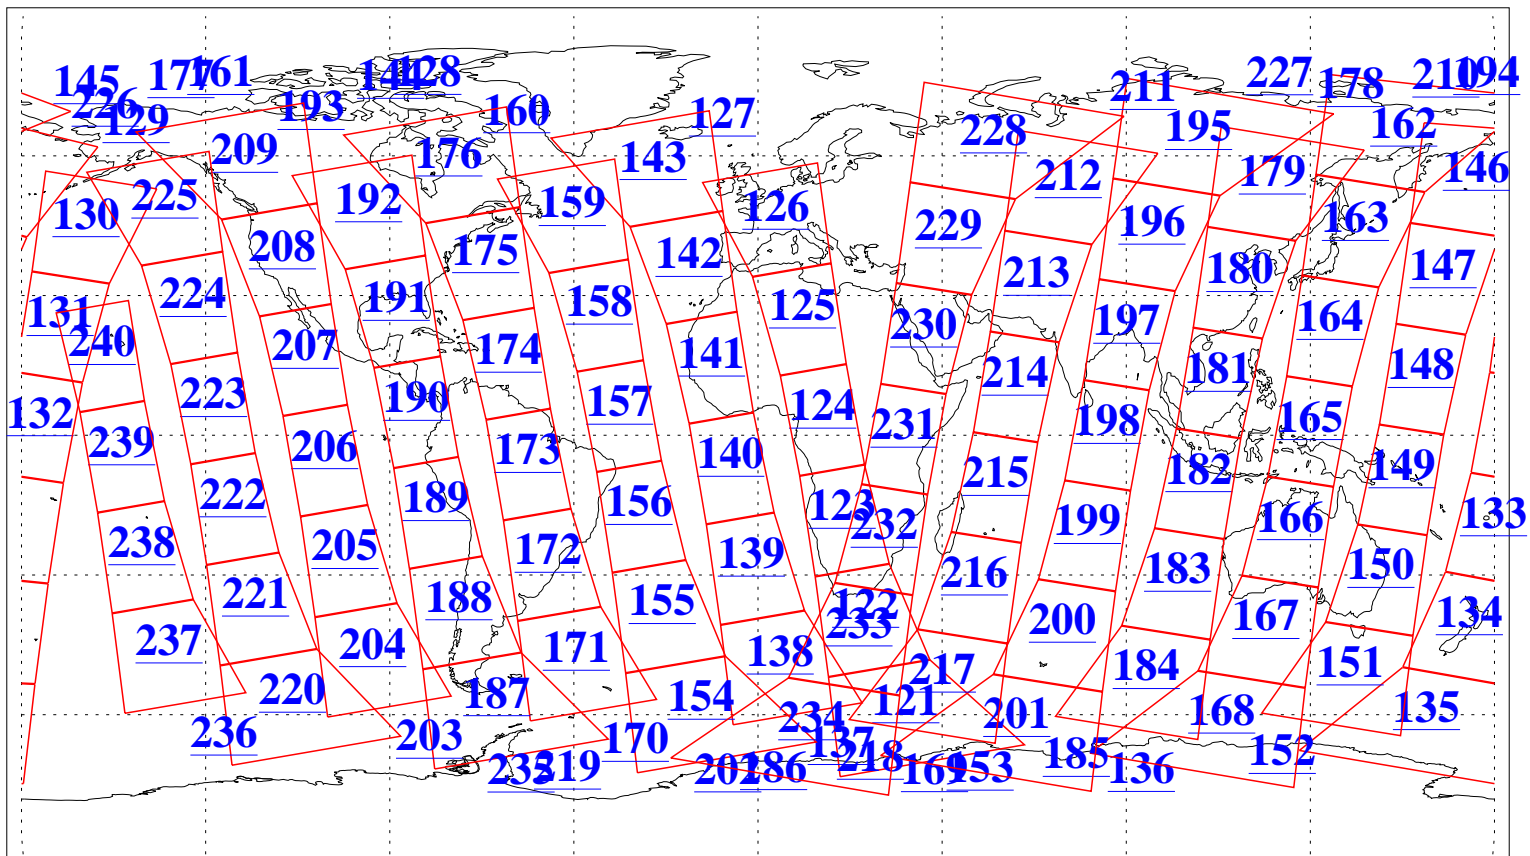

L1B Availability  
AMSU Granules: 240  
HSB Granules: 0  
AIRS Granules: 240

6 Aug 2005  
DoY 218  
Aqua Day 1190  
Granules: 1 to 120

Granules: 121 to 240

Legend: AMSU Available, HSB Available, AIRS Available

L1B Availability  
AMSU Granules: 240  
HSB Granules: 0  
AIRS Granules: 240

6 Aug 2005  
DoY 218  
Aqua Day 1190  
Ascending Granules

Descending Granules

Legend: AMSU Available, HSB Available, AIRS Available

L1B Availability  
 AMSU Granules: 240  
 HSB Granules: 0  
 AIRS Granules: 240

6 Aug 2005  
 DoY 218  
 Aqua Day 1190

Northern Hemisphere Granules

Southern Hemisphere Granules

Legend: AMSU Available, HSB Available, AIRS Available