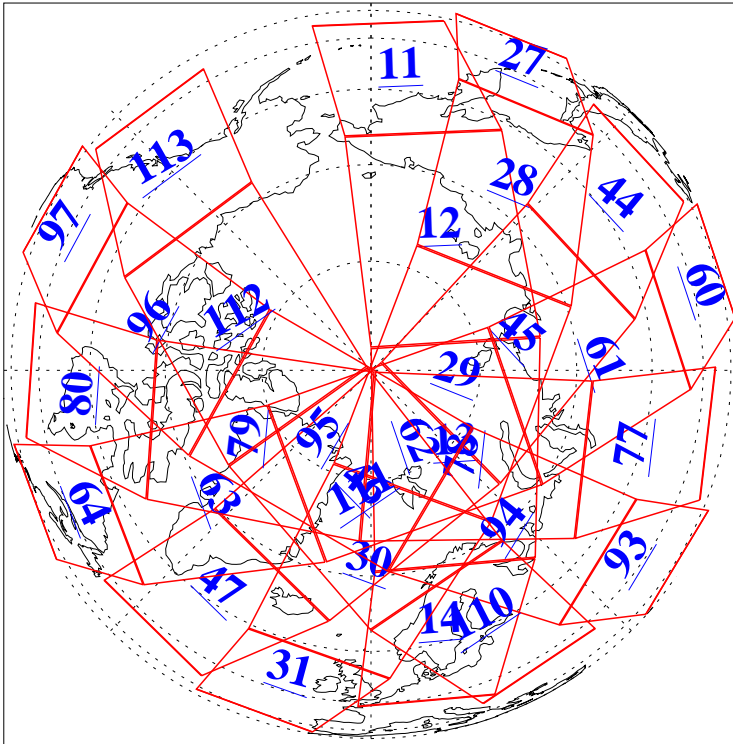

L1B Availability  
AMSU Granules: 240  
HSB Granules: 0  
AIRS Granules: 240

6 Aug 2005  
DoY 218  
Aqua Day 1190  
Granules: 1 to 120

Granules: 121 to 240

Legend: AMSU Available, HSB Available, AIRS Available

L1B Availability  
AMSU Granules: 240  
HSB Granules: 0  
AIRS Granules: 240

6 Aug 2005  
DoY 218  
Aqua Day 1190  
Ascending Granules

Descending Granules

Legend: AMSU Available, HSB Available, AIRS Available

L1B Availability  
 AMSU Granules: 240  
 HSB Granules: 0  
 AIRS Granules: 240

6 Aug 2005  
 DoY 218  
 Aqua Day 1190

Northern Hemisphere Granules

Southern Hemisphere Granules

Legend: AMSU Available, HSB Available, AIRS Available