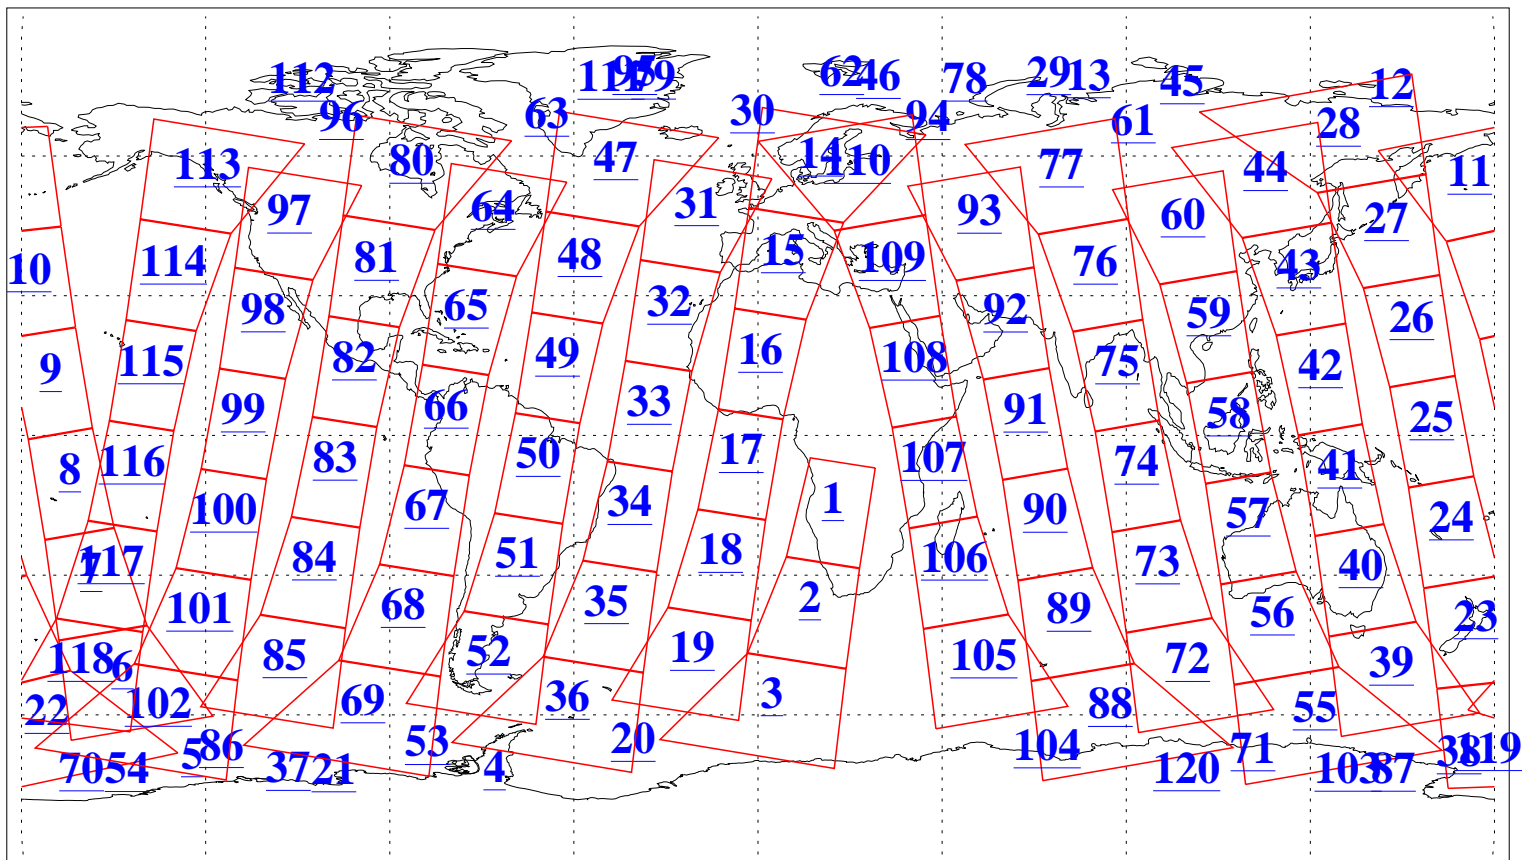

L1B Availability  
AMSU Granules: 240  
HSB Granules: 0  
AIRS Granules: 240

6 Aug 2005  
DoY 218  
Aqua Day 1190  
Granules: 1 to 120

Granules: 121 to 240

Legend: AMSU Available, HSB Available, AIRS Available

L1B Availability  
AMSU Granules: 240  
HSB Granules: 0  
AIRS Granules: 240

6 Aug 2005  
DoY 218  
Aqua Day 1190  
Ascending Granules

Descending Granules

Legend: AMSU Available, HSB Available, AIRS Available

L1B Availability  
 AMSU Granules: 240  
 HSB Granules: 0  
 AIRS Granules: 240

6 Aug 2005  
 DoY 218  
 Aqua Day 1190

Northern Hemisphere Granules

Southern Hemisphere Granules

Legend: AMSU Available, HSB Available, AIRS Available