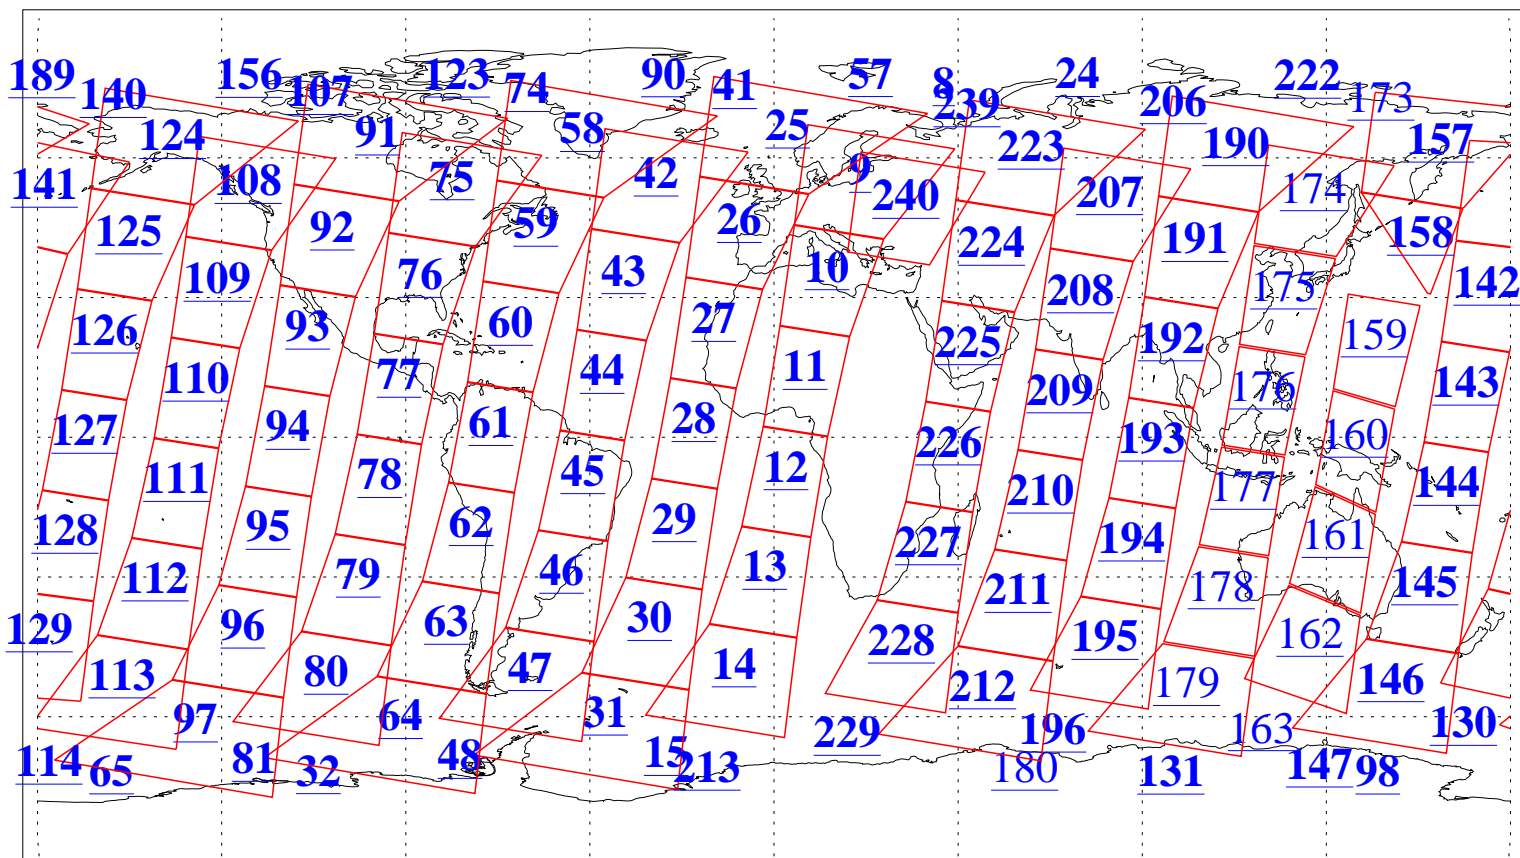

L1B Availability
AMSU Granules: 240
HSB Granules: 0
AIRS Granules: 214

3 Aug 2005
DoY 215
Aqua Day 1187
Granules: 1 to 120

Granules: 121 to 240

Legend: AMSU Available, HSB Available, AIRS Available

L1B Availability
AMSU Granules: 240
HSB Granules: 0
AIRS Granules: 214

3 Aug 2005
DoY 215
Aqua Day 1187
Ascending Granules

Descending Granules

Legend: AMSU Available, HSB Available, AIRS Available

L1B Availability
 AMSU Granules: 240
 HSB Granules: 0
 AIRS Granules: 214

3 Aug 2005
 DoY 215
 Aqua Day 1187

Northern Hemisphere Granules

Southern Hemisphere Granules

Legend: AMSU Available, HSB Available, AIRS Available