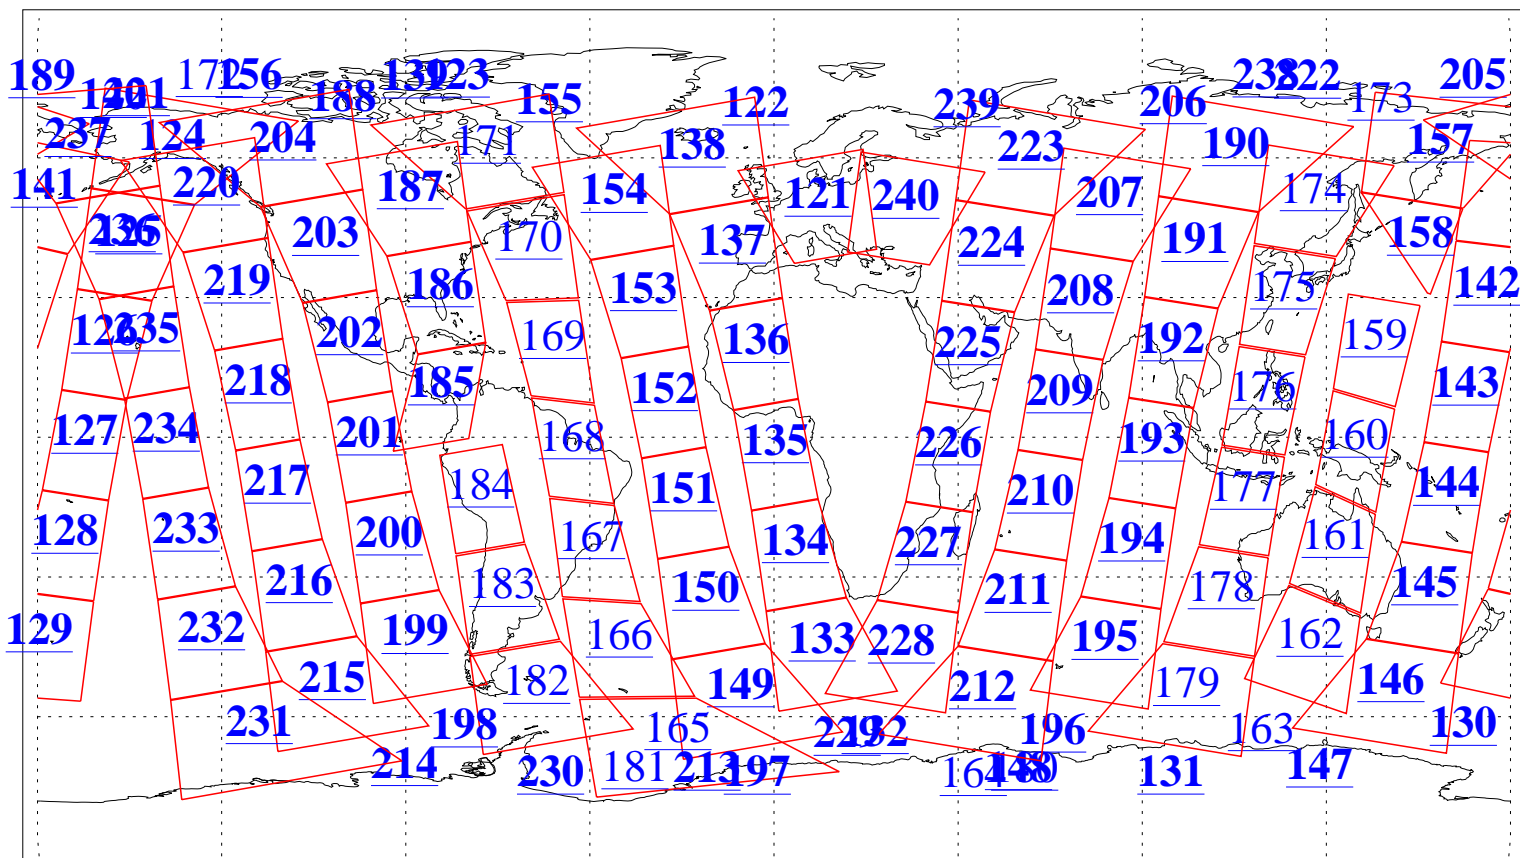

L1B Availability
AMSU Granules: 240
HSB Granules: 0
AIRS Granules: 214

3 Aug 2005
DoY 215
Aqua Day 1187
Granules: 1 to 120

Granules: 121 to 240

Legend: AMSU Available, HSB Available, AIRS Available

L1B Availability
AMSU Granules: 240
HSB Granules: 0
AIRS Granules: 214

3 Aug 2005
DoY 215
Aqua Day 1187
Ascending Granules

Descending Granules

Legend: AMSU Available, HSB Available, AIRS Available

L1B Availability
 AMSU Granules: 240
 HSB Granules: 0
 AIRS Granules: 214

3 Aug 2005
 DoY 215
 Aqua Day 1187

Northern Hemisphere Granules

Southern Hemisphere Granules

Legend: AMSU Available, HSB Available, AIRS Available