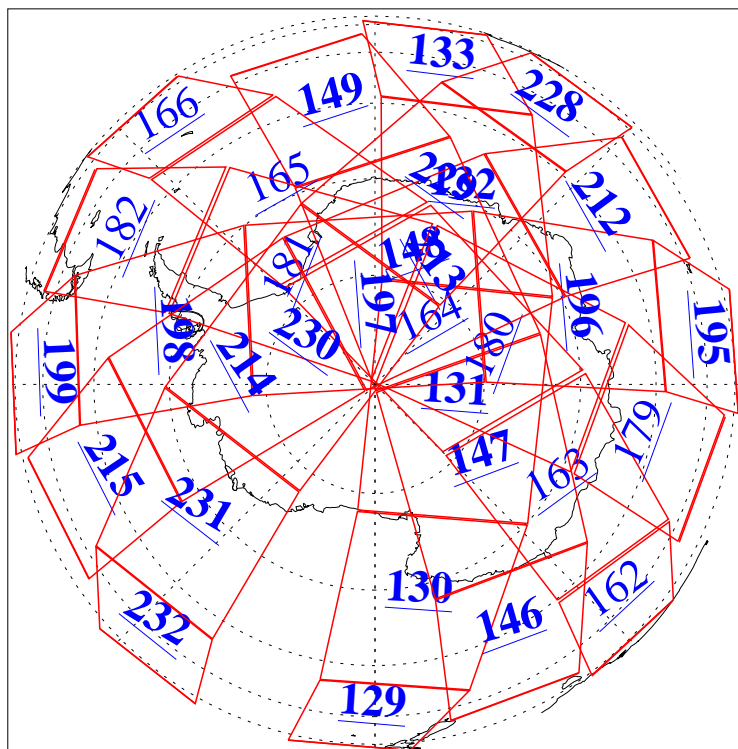

L1B Availability
AMSU Granules: 240
HSB Granules: 0
AIRS Granules: 214

3 Aug 2005
DoY 215
Aqua Day 1187
Granules: 1 to 120

Granules: 121 to 240

Legend: AMSU Available, HSB Available, AIRS Available

L1B Availability
AMSU Granules: 240
HSB Granules: 0
AIRS Granules: 214

3 Aug 2005
DoY 215
Aqua Day 1187
Ascending Granules

Descending Granules

Legend: AMSU Available, HSB Available, AIRS Available

L1B Availability
 AMSU Granules: 240
 HSB Granules: 0
 AIRS Granules: 214

3 Aug 2005
 DoY 215
 Aqua Day 1187

Northern Hemisphere Granules

Southern Hemisphere Granules

Legend: AMSU Available, HSB Available, AIRS Available