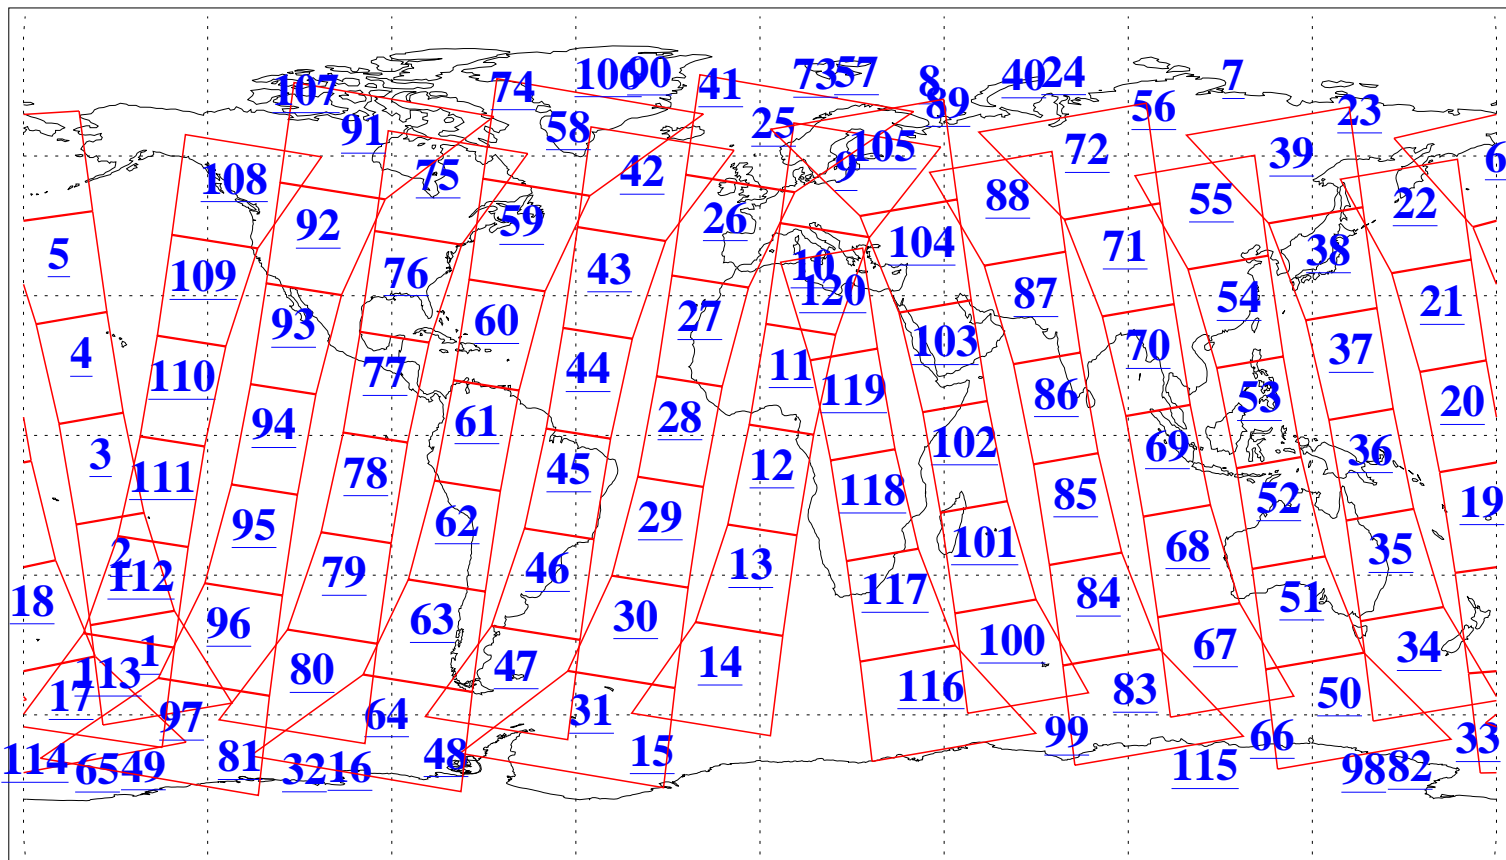

L1B Availability
AMSU Granules: 240
HSB Granules: 0
AIRS Granules: 214

3 Aug 2005
DoY 215
Aqua Day 1187
Granules: 1 to 120

Granules: 121 to 240

Legend: AMSU Available, HSB Available, AIRS Available

L1B Availability
AMSU Granules: 240
HSB Granules: 0
AIRS Granules: 214

3 Aug 2005
DoY 215
Aqua Day 1187
Ascending Granules

Descending Granules

Legend: AMSU Available, HSB Available, AIRS Available

L1B Availability
 AMSU Granules: 240
 HSB Granules: 0
 AIRS Granules: 214

3 Aug 2005
 DoY 215
 Aqua Day 1187

Northern Hemisphere Granules

Southern Hemisphere Granules

Legend: AMSU Available, HSB Available, AIRS Available