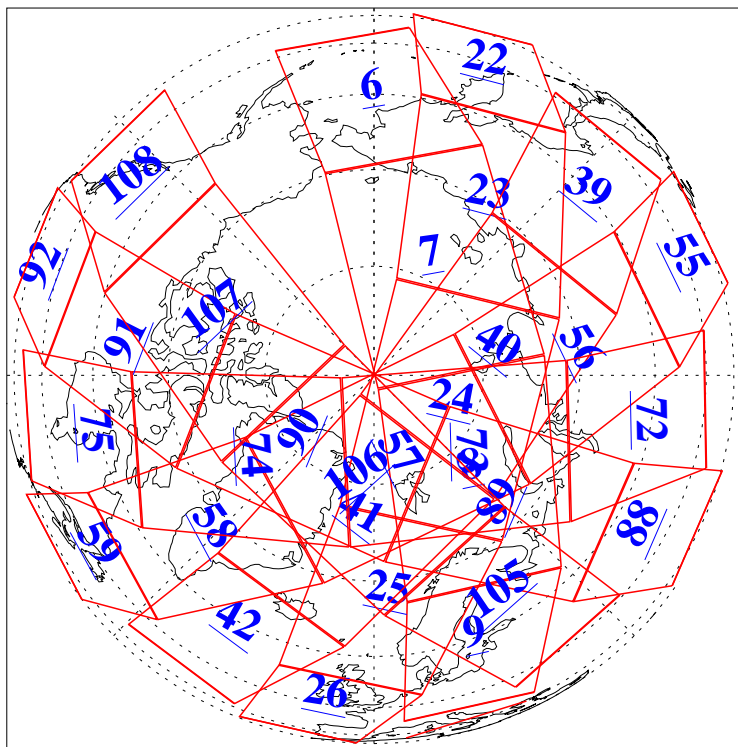

L1B Availability
AMSU Granules: 240
HSB Granules: 0
AIRS Granules: 214

3 Aug 2005
DoY 215
Aqua Day 1187
Granules: 1 to 120

Granules: 121 to 240

Legend: AMSU Available, HSB Available, AIRS Available

L1B Availability
AMSU Granules: 240
HSB Granules: 0
AIRS Granules: 214

3 Aug 2005
DoY 215
Aqua Day 1187
Ascending Granules

Descending Granules

Legend: AMSU Available, HSB Available, AIRS Available

L1B Availability
 AMSU Granules: 240
 HSB Granules: 0
 AIRS Granules: 214

3 Aug 2005
 DoY 215
 Aqua Day 1187

Northern Hemisphere Granules

Southern Hemisphere Granules

Legend: AMSU Available, HSB Available, AIRS Available