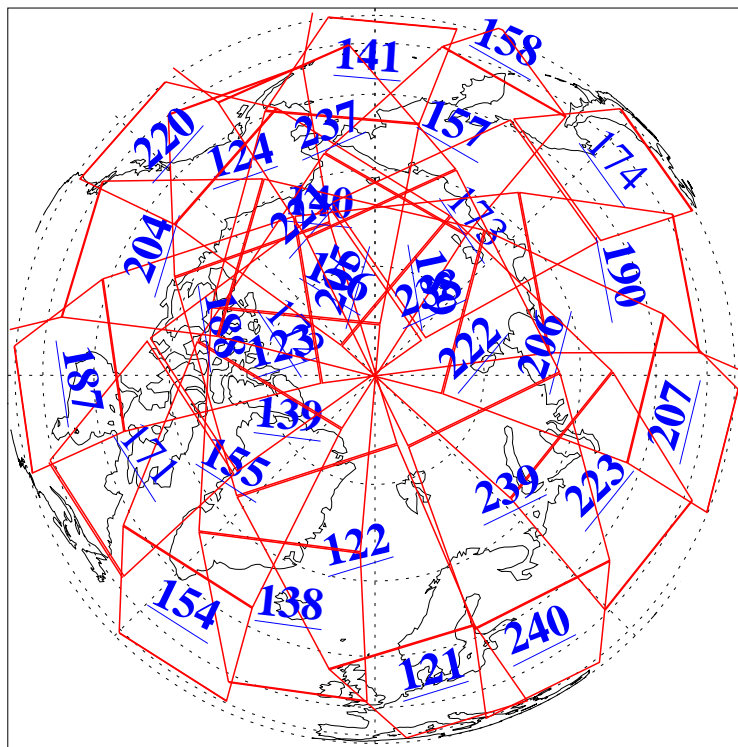

L1B Availability
AMSU Granules: 240
HSB Granules: 0
AIRS Granules: 214

3 Aug 2005
DoY 215
Aqua Day 1187
Granules: 1 to 120

Granules: 121 to 240

Legend: AMSU Available, HSB Available, AIRS Available

L1B Availability
AMSU Granules: 240
HSB Granules: 0
AIRS Granules: 214

3 Aug 2005
DoY 215
Aqua Day 1187
Ascending Granules

Descending Granules

Legend: AMSU Available, HSB Available, AIRS Available

L1B Availability
 AMSU Granules: 240
 HSB Granules: 0
 AIRS Granules: 214

3 Aug 2005
 DoY 215
 Aqua Day 1187

Northern Hemisphere Granules

Southern Hemisphere Granules

Legend: AMSU Available, HSB Available, AIRS Available