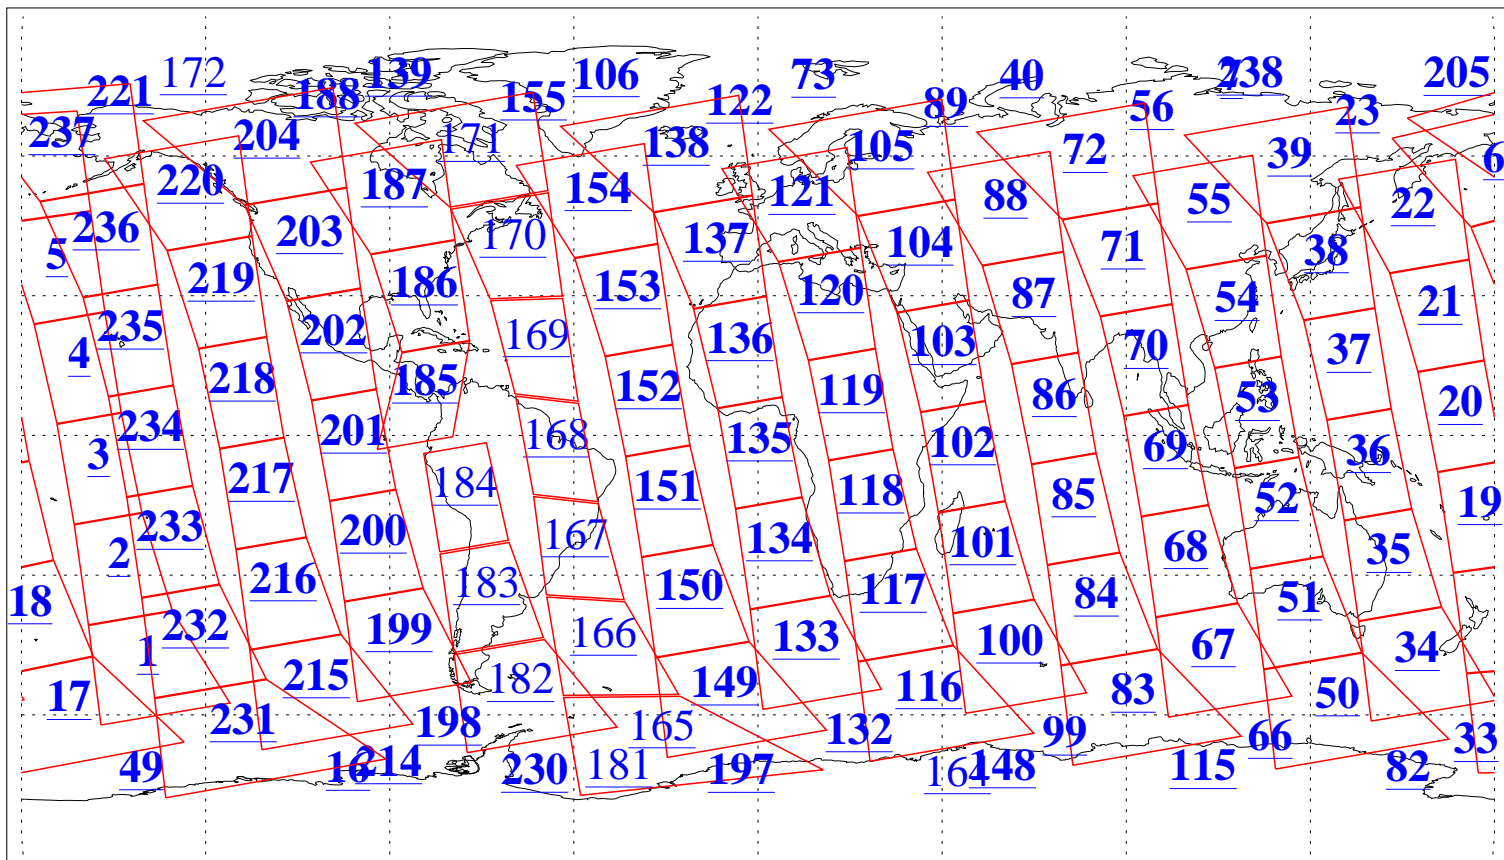

L1B Availability
AMSU Granules: 240
HSB Granules: 0
AIRS Granules: 214

3 Aug 2005
DoY 215
Aqua Day 1187
Granules: 1 to 120

Granules: 121 to 240

Legend: AMSU Available, HSB Available, AIRS Available

L1B Availability
AMSU Granules: 240
HSB Granules: 0
AIRS Granules: 214

3 Aug 2005
DoY 215
Aqua Day 1187
Ascending Granules

Descending Granules

Legend: AMSU Available, HSB Available, AIRS Available

L1B Availability
 AMSU Granules: 240
 HSB Granules: 0
 AIRS Granules: 214

3 Aug 2005
 DoY 215
 Aqua Day 1187

Northern Hemisphere Granules

Southern Hemisphere Granules

Legend: AMSU Available, HSB Available, AIRS Available