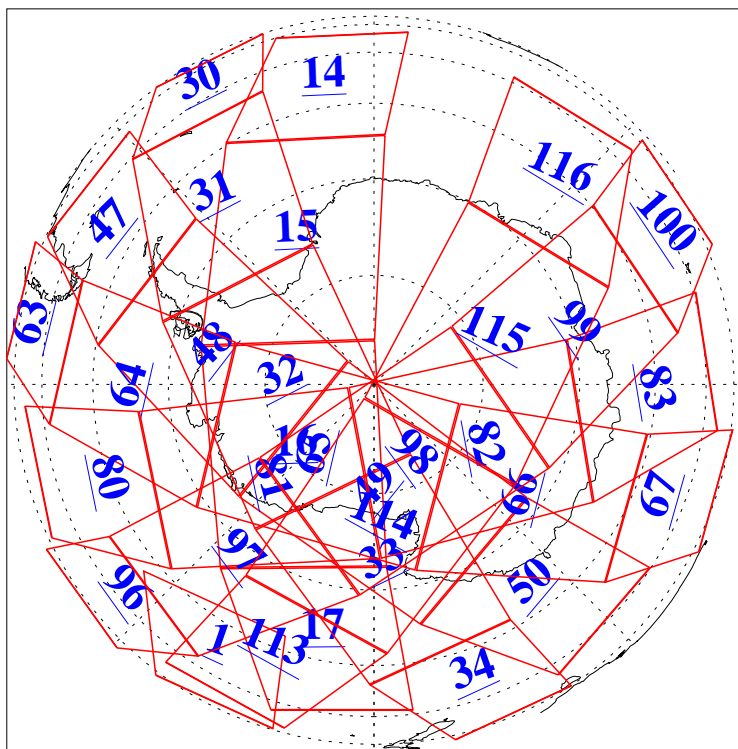

L1B Availability
AMSU Granules: 240
HSB Granules: 0
AIRS Granules: 214

3 Aug 2005
DoY 215
Aqua Day 1187
Granules: 1 to 120

Granules: 121 to 240

Legend: AMSU Available, HSB Available, AIRS Available

L1B Availability
AMSU Granules: 240
HSB Granules: 0
AIRS Granules: 214

3 Aug 2005
DoY 215
Aqua Day 1187
Ascending Granules

Descending Granules

Legend: AMSU Available, HSB Available, AIRS Available

L1B Availability
 AMSU Granules: 240
 HSB Granules: 0
 AIRS Granules: 214

3 Aug 2005
 DoY 215
 Aqua Day 1187

Northern Hemisphere Granules

Southern Hemisphere Granules

Legend: AMSU Available, HSB Available, AIRS Available