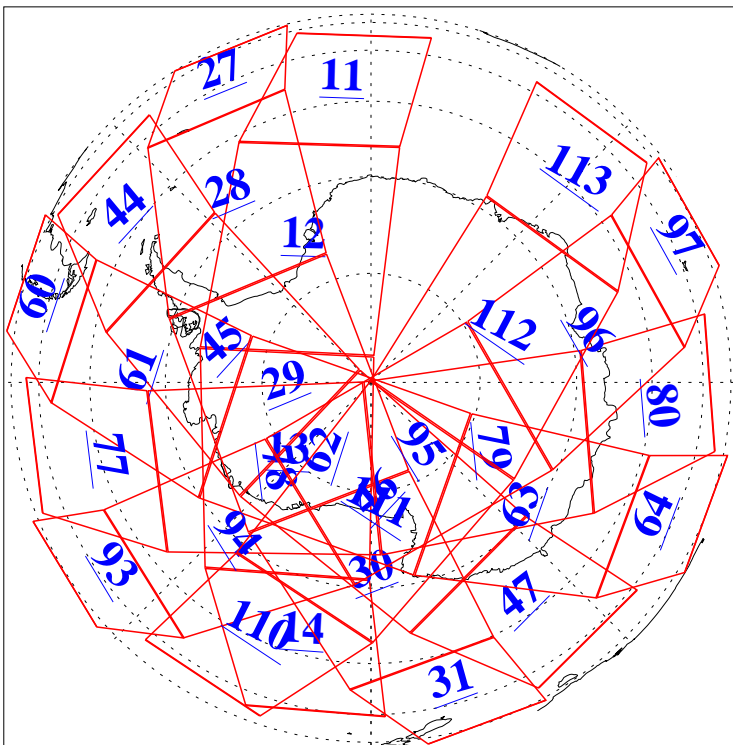

L1B Availability
AMSU Granules: 240
HSB Granules: 0
AIRS Granules: 240

29 Jul 2005
DoY 210
Aqua Day 1182
Granules: 1 to 120

Granules: 121 to 240

Legend: AMSU Available, HSB Available, AIRS Available

L1B Availability
AMSU Granules: 240
HSB Granules: 0
AIRS Granules: 240

29 Jul 2005
DoY 210
Aqua Day 1182

Ascending Granules

Descending Granules

Legend: AMSU Available, *HSB Available*, **AIRS Available**

L1B Availability
AMSU Granules: 240
HSB Granules: 0
AIRS Granules: 240

29 Jul 2005
DoY 210
Aqua Day 1182

Northern Hemisphere Granules

Southern Hemisphere Granules

Legend: AMSU Available, HSB Available, AIRS Available