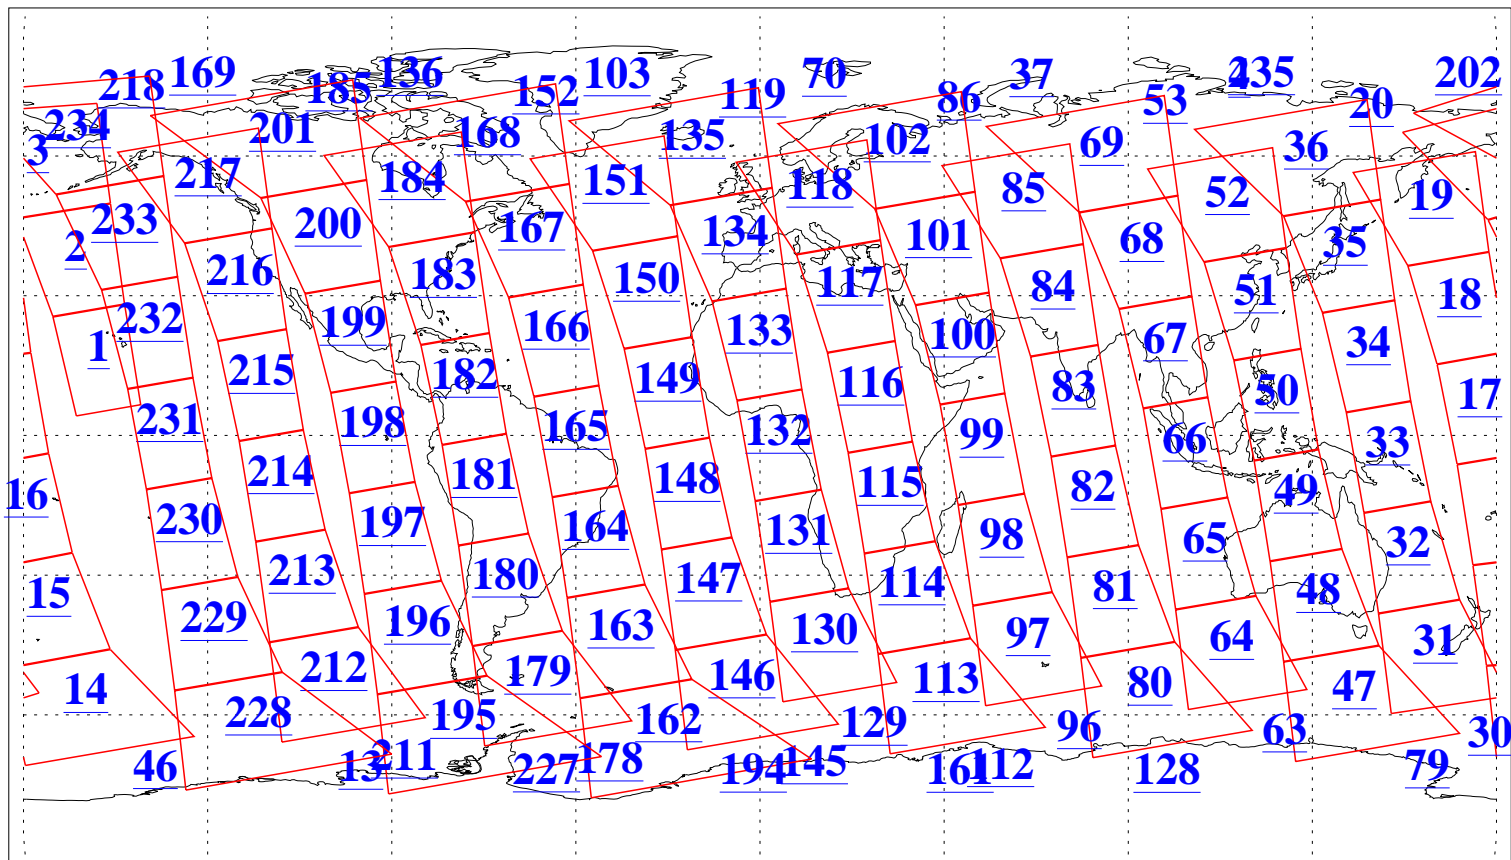

L1B Availability
AMSU Granules: 240
HSB Granules: 0
AIRS Granules: 240

29 Jul 2005
DoY 210
Aqua Day 1182
Granules: 1 to 120

Granules: 121 to 240

Legend: AMSU Available, HSB Available, AIRS Available

L1B Availability
AMSU Granules: 240
HSB Granules: 0
AIRS Granules: 240

29 Jul 2005
DoY 210
Aqua Day 1182

Ascending Granules

Descending Granules

Legend: AMSU Available, *HSB Available*, **AIRS Available**

L1B Availability
AMSU Granules: 240
HSB Granules: 0
AIRS Granules: 240

29 Jul 2005
DoY 210
Aqua Day 1182

Northern Hemisphere Granules

Southern Hemisphere Granules

Legend: AMSU Available, HSB Available, AIRS Available