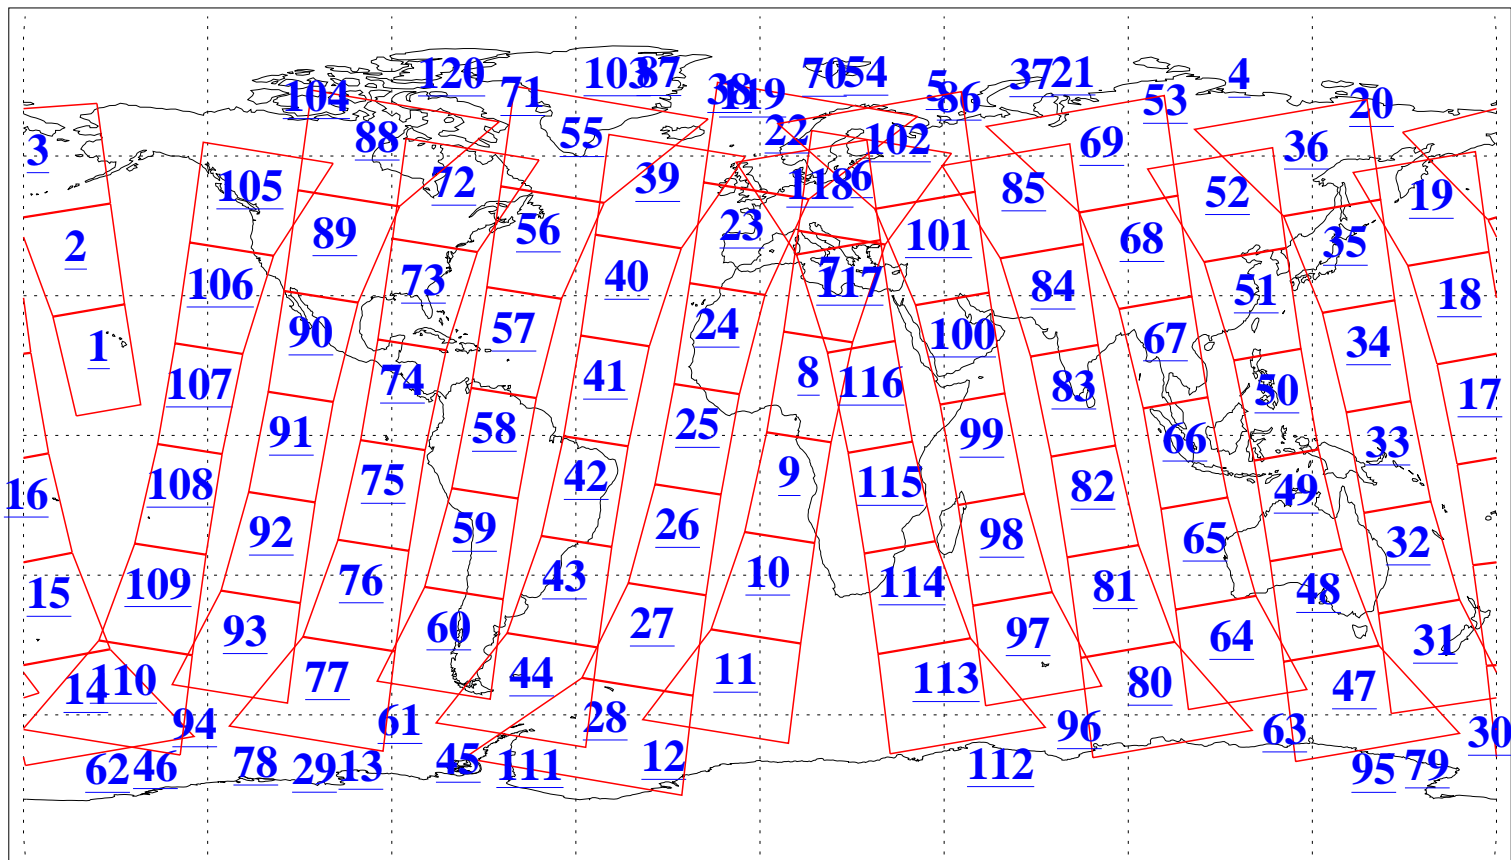

L1B Availability
AMSU Granules: 240
HSB Granules: 0
AIRS Granules: 240

29 Jul 2005
DoY 210
Aqua Day 1182
Granules: 1 to 120

Granules: 121 to 240

Legend: AMSU Available, HSB Available, AIRS Available

L1B Availability
AMSU Granules: 240
HSB Granules: 0
AIRS Granules: 240

29 Jul 2005
DoY 210
Aqua Day 1182

Ascending Granules

Descending Granules

Legend: AMSU Available, *HSB Available*, **AIRS Available**

L1B Availability
AMSU Granules: 240
HSB Granules: 0
AIRS Granules: 240

29 Jul 2005
DoY 210
Aqua Day 1182

Northern Hemisphere Granules

Southern Hemisphere Granules

Legend: AMSU Available, HSB Available, AIRS Available