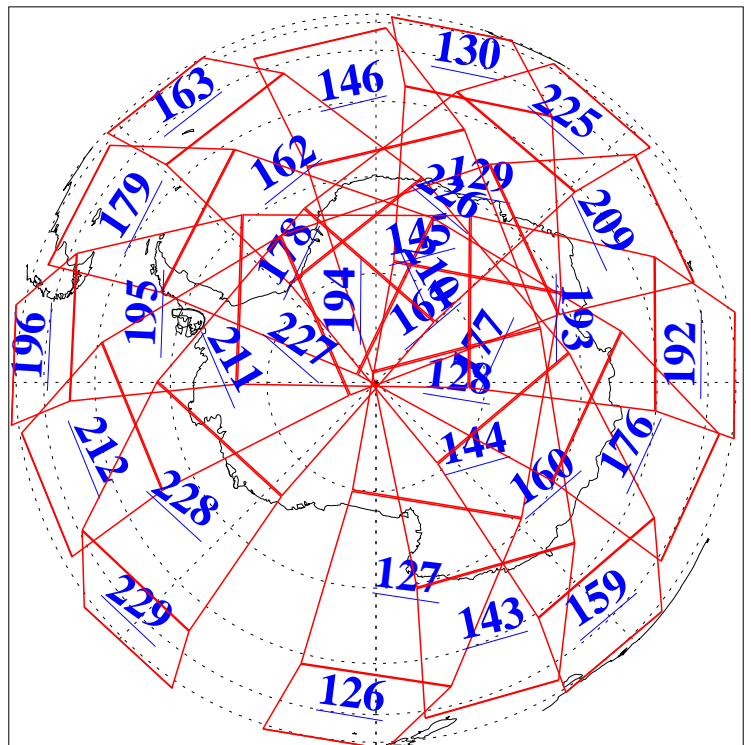

L1B Availability
AMSU Granules: 240
HSB Granules: 0
AIRS Granules: 240

29 Jul 2005
DoY 210
Aqua Day 1182
Granules: 1 to 120

Granules: 121 to 240

Legend: AMSU Available, HSB Available, AIRS Available

L1B Availability
AMSU Granules: 240
HSB Granules: 0
AIRS Granules: 240

29 Jul 2005
DoY 210
Aqua Day 1182

Ascending Granules

Descending Granules

Legend: AMSU Available, *HSB Available*, **AIRS Available**

L1B Availability
AMSU Granules: 240
HSB Granules: 0
AIRS Granules: 240

29 Jul 2005
DoY 210
Aqua Day 1182

Northern Hemisphere Granules

Southern Hemisphere Granules

Legend: AMSU Available, HSB Available, AIRS Available