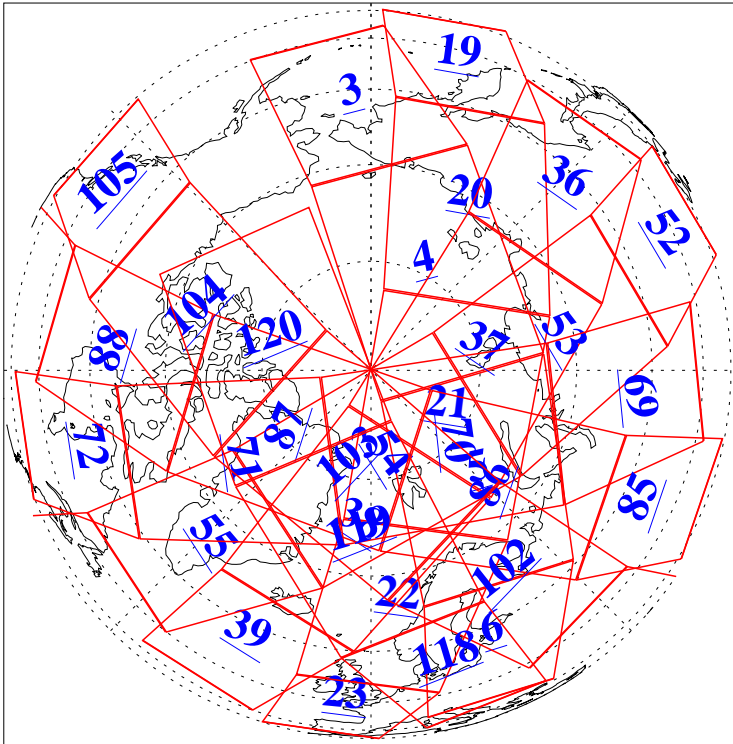

L1B Availability
AMSU Granules: 240
HSB Granules: 0
AIRS Granules: 240

29 Jul 2005
DoY 210
Aqua Day 1182
Granules: 1 to 120

Granules: 121 to 240

Legend: AMSU Available, HSB Available, AIRS Available

L1B Availability
AMSU Granules: 240
HSB Granules: 0
AIRS Granules: 240

29 Jul 2005
DoY 210
Aqua Day 1182

Ascending Granules

Descending Granules

Legend: AMSU Available, *HSB Available*, **AIRS Available**

L1B Availability
AMSU Granules: 240
HSB Granules: 0
AIRS Granules: 240

29 Jul 2005
DoY 210
Aqua Day 1182

Northern Hemisphere Granules

Southern Hemisphere Granules

Legend: AMSU Available, HSB Available, AIRS Available