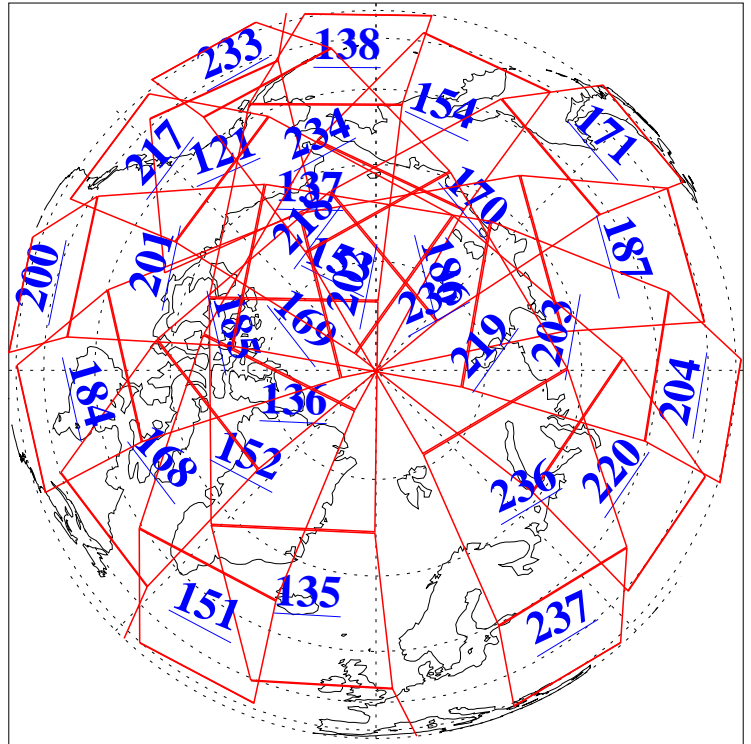

L1B Availability
AMSU Granules: 240
HSB Granules: 0
AIRS Granules: 240

29 Jul 2005
DoY 210
Aqua Day 1182
Granules: 1 to 120

Granules: 121 to 240

Legend: AMSU Available, HSB Available, AIRS Available

L1B Availability
AMSU Granules: 240
HSB Granules: 0
AIRS Granules: 240

29 Jul 2005
DoY 210
Aqua Day 1182

Ascending Granules

Descending Granules

Legend: AMSU Available, *HSB Available*, **AIRS Available**

L1B Availability
AMSU Granules: 240
HSB Granules: 0
AIRS Granules: 240

29 Jul 2005
DoY 210
Aqua Day 1182

Northern Hemisphere Granules

Southern Hemisphere Granules

Legend: AMSU Available, HSB Available, AIRS Available