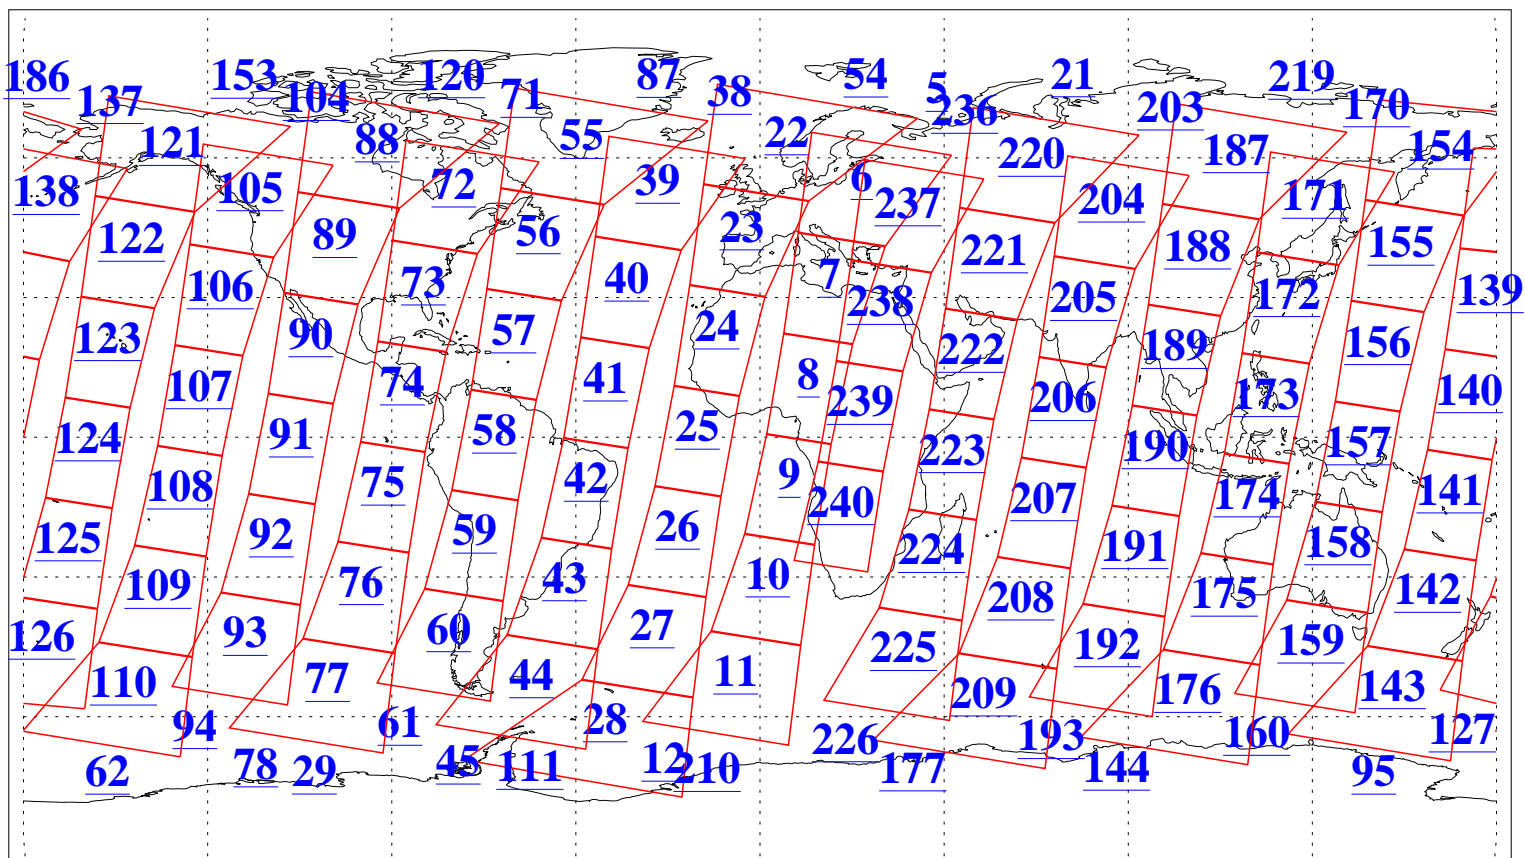

L1B Availability
AMSU Granules: 240
HSB Granules: 0
AIRS Granules: 240

29 Jul 2005
DoY 210
Aqua Day 1182
Granules: 1 to 120

Granules: 121 to 240

Legend: AMSU Available, HSB Available, AIRS Available

L1B Availability
AMSU Granules: 240
HSB Granules: 0
AIRS Granules: 240

29 Jul 2005
DoY 210
Aqua Day 1182

Ascending Granules

Descending Granules

Legend: AMSU Available, *HSB Available*, **AIRS Available**

L1B Availability
AMSU Granules: 240
HSB Granules: 0
AIRS Granules: 240

29 Jul 2005
DoY 210
Aqua Day 1182

Northern Hemisphere Granules

Southern Hemisphere Granules

Legend: AMSU Available, HSB Available, AIRS Available