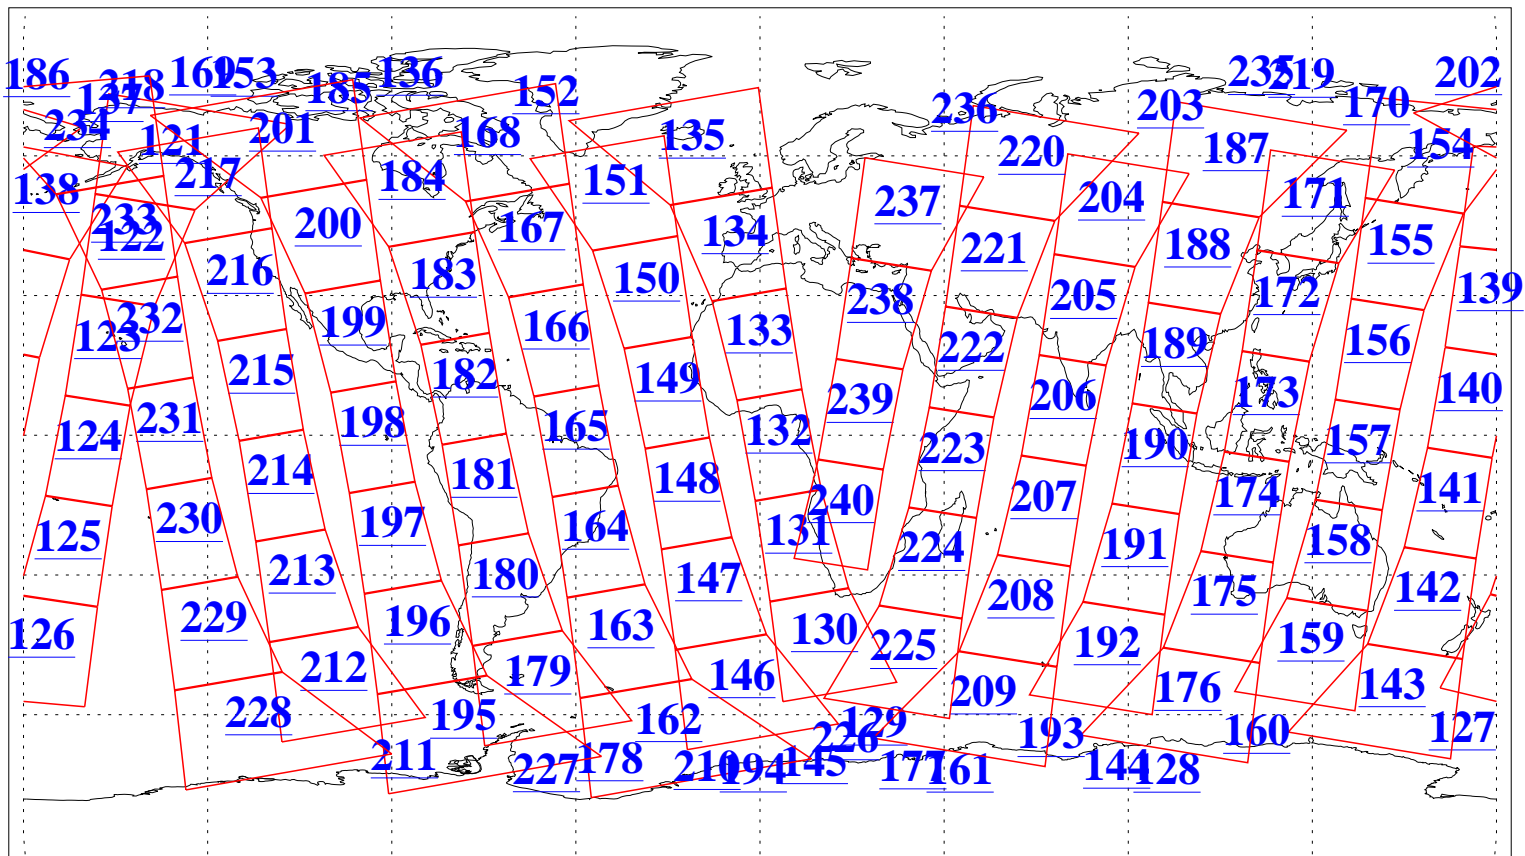

L1B Availability
AMSU Granules: 240
HSB Granules: 0
AIRS Granules: 240

29 Jul 2005
DoY 210
Aqua Day 1182
Granules: 1 to 120

Granules: 121 to 240

Legend: AMSU Available, HSB Available, AIRS Available

L1B Availability
AMSU Granules: 240
HSB Granules: 0
AIRS Granules: 240

29 Jul 2005
DoY 210
Aqua Day 1182

Ascending Granules

Descending Granules

Legend: AMSU Available, *HSB Available*, **AIRS Available**

L1B Availability
AMSU Granules: 240
HSB Granules: 0
AIRS Granules: 240

29 Jul 2005
DoY 210
Aqua Day 1182

Northern Hemisphere Granules

Southern Hemisphere Granules

Legend: AMSU Available, HSB Available, AIRS Available