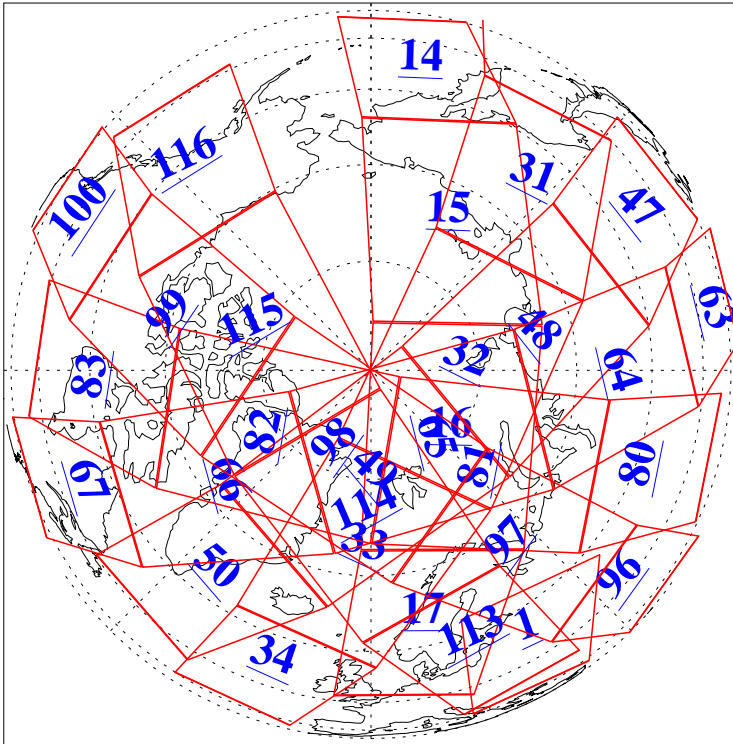

L1B Availability
AMSU Granules: 240
HSB Granules: 0
AIRS Granules: 240

26 Jul 2005
DoY 207
Aqua Day 1179
Granules: 1 to 120

Granules: 121 to 240

Legend: AMSU Available, HSB Available, AIRS Available

L1B Availability
AMSU Granules: 240
HSB Granules: 0
AIRS Granules: 240

26 Jul 2005
DoY 207
Aqua Day 1179

Ascending Granules

Descending Granules

Legend: AMSU Available, HSB Available, AIRS Available

L1B Availability
AMSU Granules: 240
HSB Granules: 0
AIRS Granules: 240

26 Jul 2005
DoY 207
Aqua Day 1179

Northern Hemisphere Granules

Southern Hemisphere Granules

Legend: AMSU Available, HSB Available, AIRS Available