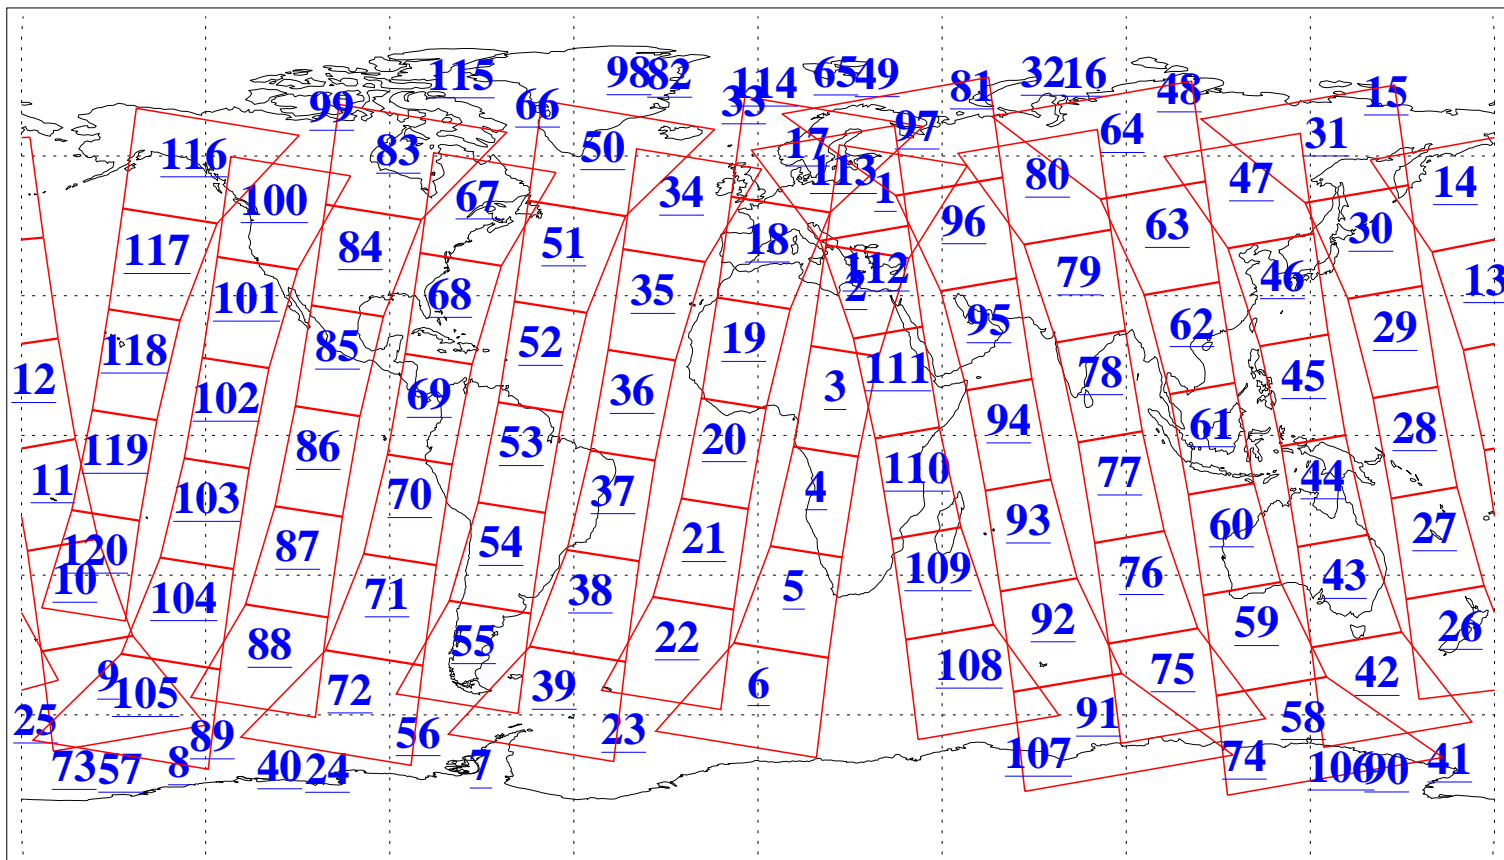

L1B Availability
AMSU Granules: 240
HSB Granules: 0
AIRS Granules: 240

26 Jul 2005
DoY 207
Aqua Day 1179
Granules: 1 to 120

Granules: 121 to 240

Legend: AMSU Available, HSB Available, AIRS Available

L1B Availability
AMSU Granules: 240
HSB Granules: 0
AIRS Granules: 240

26 Jul 2005
DoY 207
Aqua Day 1179

Ascending Granules

Descending Granules

Legend: AMSU Available, HSB Available, AIRS Available

L1B Availability
AMSU Granules: 240
HSB Granules: 0
AIRS Granules: 240

26 Jul 2005
DoY 207
Aqua Day 1179

Northern Hemisphere Granules

Southern Hemisphere Granules

Legend: AMSU Available, HSB Available, AIRS Available