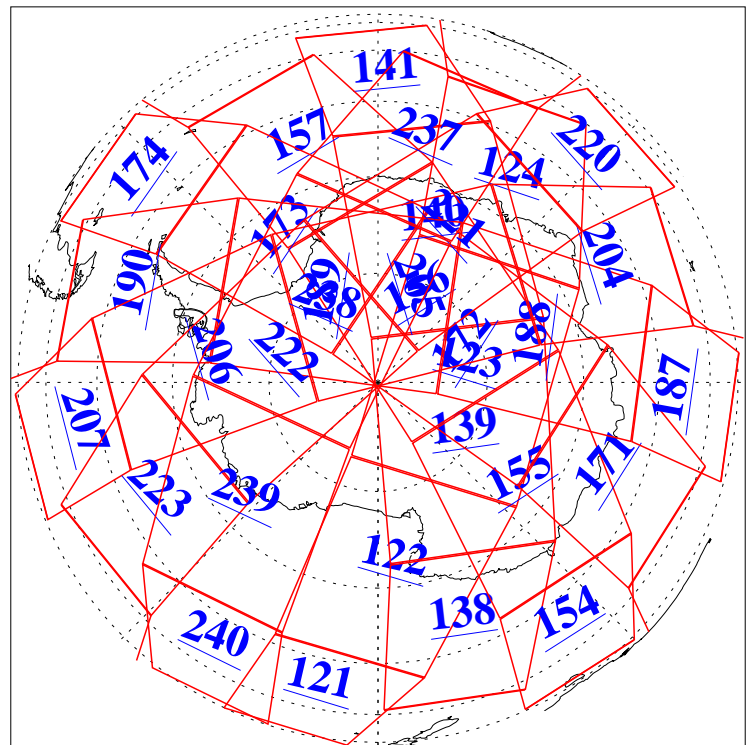

L1B Availability
AMSU Granules: 240
HSB Granules: 0
AIRS Granules: 240

26 Jul 2005
DoY 207
Aqua Day 1179
Granules: 1 to 120

Granules: 121 to 240

Legend: AMSU Available, HSB Available, AIRS Available

L1B Availability
AMSU Granules: 240
HSB Granules: 0
AIRS Granules: 240

26 Jul 2005
DoY 207
Aqua Day 1179

Ascending Granules

Descending Granules

Legend: AMSU Available, HSB Available, AIRS Available

L1B Availability
AMSU Granules: 240
HSB Granules: 0
AIRS Granules: 240

26 Jul 2005
DoY 207
Aqua Day 1179

Northern Hemisphere Granules

Southern Hemisphere Granules

Legend: AMSU Available, HSB Available, AIRS Available