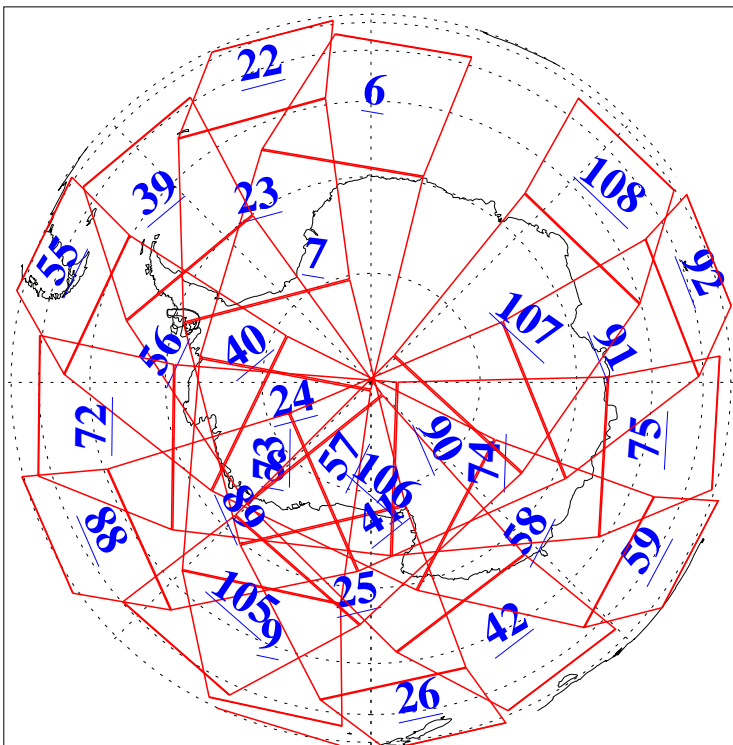

L1B Availability
AMSU Granules: 240
HSB Granules: 0
AIRS Granules: 240

26 Jul 2005
DoY 207
Aqua Day 1179
Granules: 1 to 120

Granules: 121 to 240

Legend: AMSU Available, HSB Available, AIRS Available

L1B Availability
AMSU Granules: 240
HSB Granules: 0
AIRS Granules: 240

26 Jul 2005
DoY 207
Aqua Day 1179

Ascending Granules

Descending Granules

Legend: AMSU Available, HSB Available, AIRS Available

L1B Availability
AMSU Granules: 240
HSB Granules: 0
AIRS Granules: 240

26 Jul 2005
DoY 207
Aqua Day 1179

Northern Hemisphere Granules

Southern Hemisphere Granules

Legend: AMSU Available, HSB Available, AIRS Available