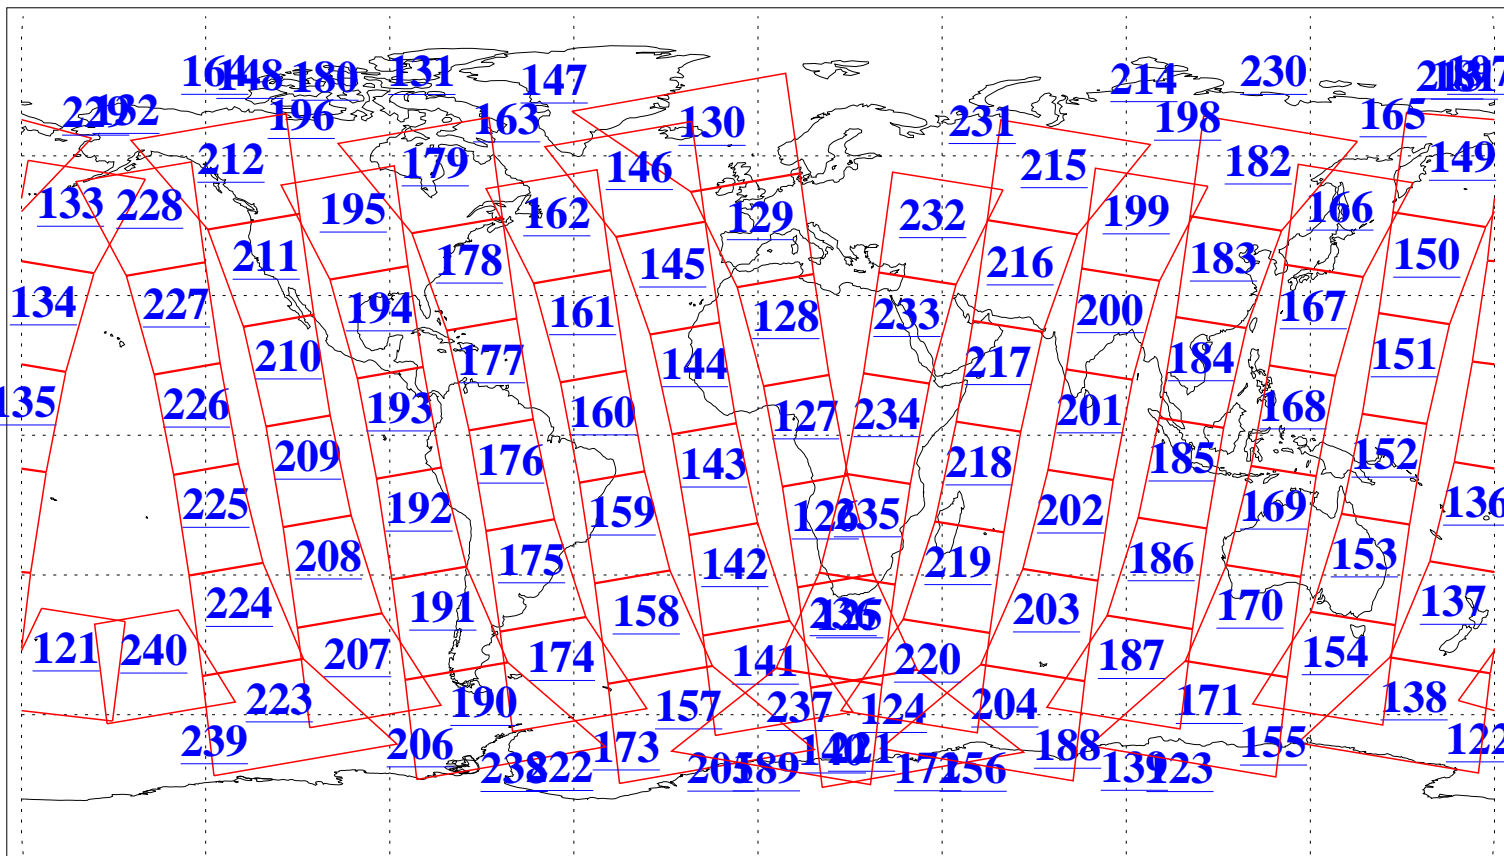

L1B Availability
AMSU Granules: 240
HSB Granules: 0
AIRS Granules: 240

26 Jul 2005
DoY 207
Aqua Day 1179
Granules: 1 to 120

Granules: 121 to 240

Legend: AMSU Available, HSB Available, AIRS Available

L1B Availability
AMSU Granules: 240
HSB Granules: 0
AIRS Granules: 240

26 Jul 2005
DoY 207
Aqua Day 1179

Ascending Granules

Descending Granules

Legend: AMSU Available, HSB Available, AIRS Available

L1B Availability
AMSU Granules: 240
HSB Granules: 0
AIRS Granules: 240

26 Jul 2005
DoY 207
Aqua Day 1179