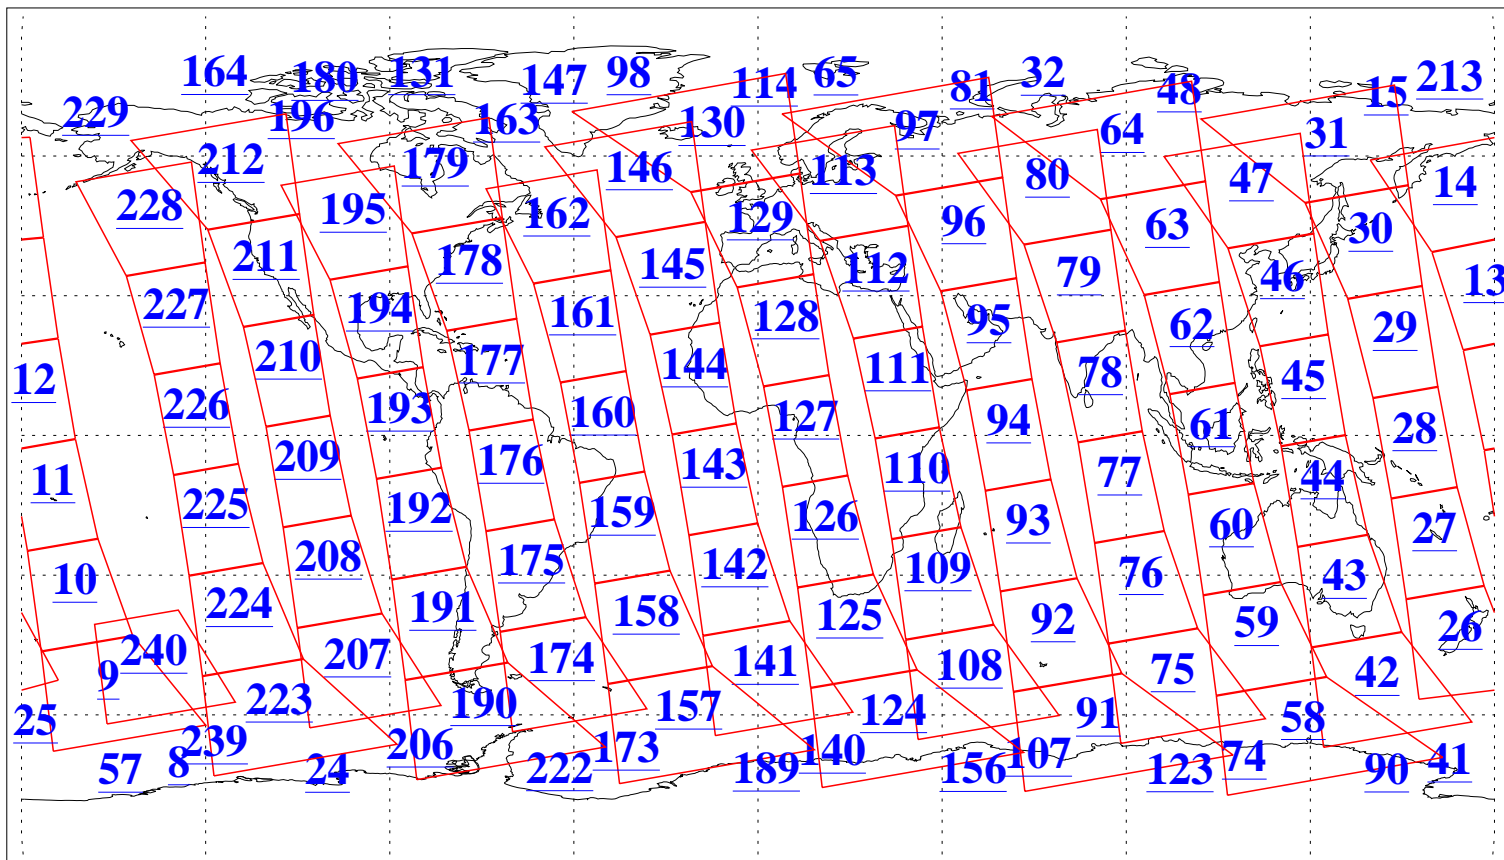

L1B Availability
AMSU Granules: 240
HSB Granules: 0
AIRS Granules: 240

26 Jul 2005
DoY 207
Aqua Day 1179
Granules: 1 to 120

Granules: 121 to 240

Legend: AMSU Available, HSB Available, AIRS Available

L1B Availability
AMSU Granules: 240
HSB Granules: 0
AIRS Granules: 240

26 Jul 2005
DoY 207
Aqua Day 1179

Ascending Granules

Descending Granules

Legend: AMSU Available, HSB Available, AIRS Available

L1B Availability
AMSU Granules: 240
HSB Granules: 0
AIRS Granules: 240

26 Jul 2005
DoY 207
Aqua Day 1179