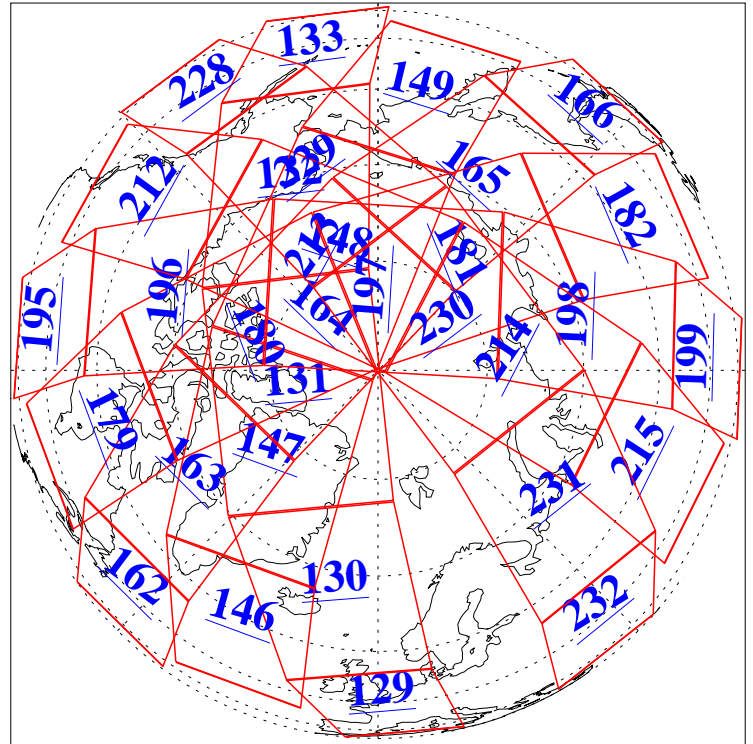

L1B Availability
AMSU Granules: 240
HSB Granules: 0
AIRS Granules: 240

26 Jul 2005
DoY 207
Aqua Day 1179
Granules: 1 to 120

Granules: 121 to 240

Legend: AMSU Available, HSB Available, AIRS Available

L1B Availability
AMSU Granules: 240
HSB Granules: 0
AIRS Granules: 240

26 Jul 2005
DoY 207
Aqua Day 1179

Ascending Granules

Descending Granules

Legend: AMSU Available, HSB Available, AIRS Available

L1B Availability
AMSU Granules: 240
HSB Granules: 0
AIRS Granules: 240

26 Jul 2005
DoY 207
Aqua Day 1179

Northern Hemisphere Granules

Southern Hemisphere Granules

Legend: AMSU Available, HSB Available, AIRS Available