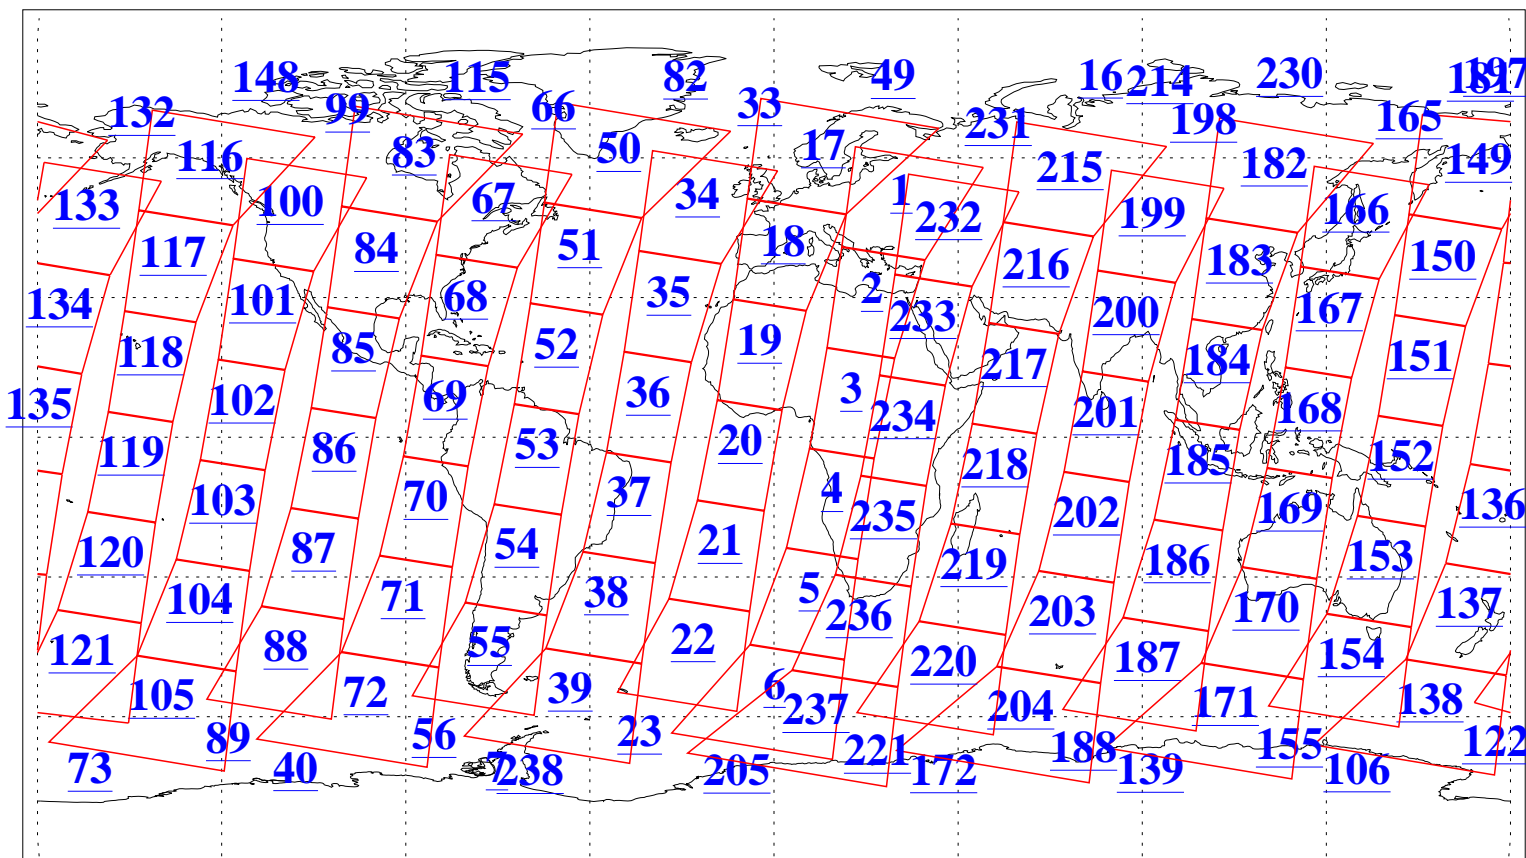

L1B Availability
AMSU Granules: 240
HSB Granules: 0
AIRS Granules: 240

26 Jul 2005
DoY 207
Aqua Day 1179
Granules: 1 to 120

Granules: 121 to 240

Legend: AMSU Available, HSB Available, AIRS Available

L1B Availability
AMSU Granules: 240
HSB Granules: 0
AIRS Granules: 240

26 Jul 2005
DoY 207
Aqua Day 1179

Ascending Granules

Descending Granules

Legend: AMSU Available, HSB Available, AIRS Available

L1B Availability
AMSU Granules: 240
HSB Granules: 0
AIRS Granules: 240

26 Jul 2005
DoY 207
Aqua Day 1179

Northern Hemisphere Granules

Southern Hemisphere Granules

Legend: AMSU Available, HSB Available, AIRS Available