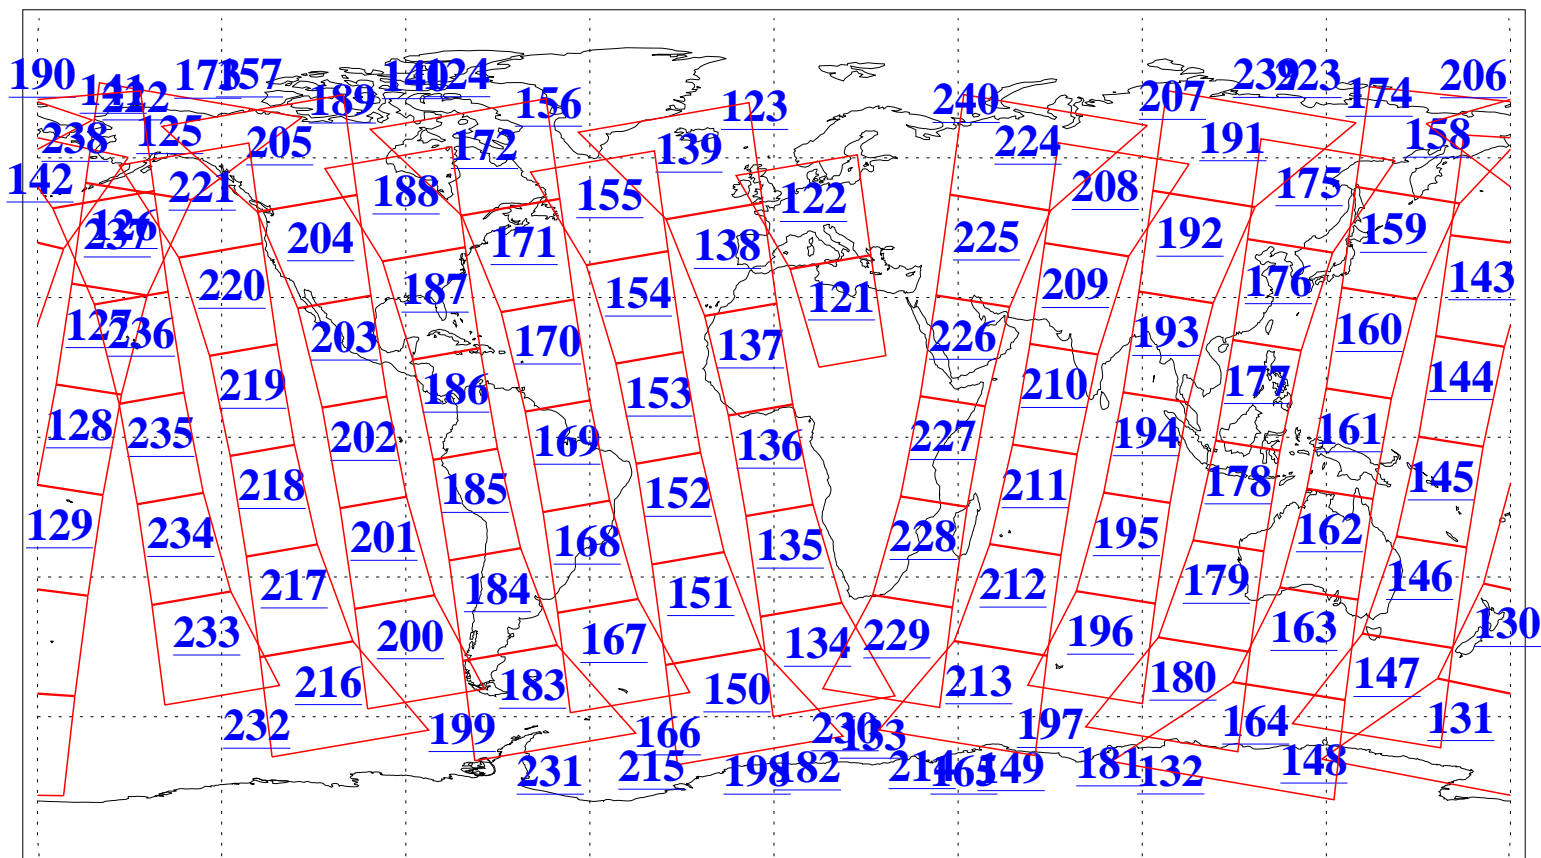

L1B Availability
AMSU Granules: 240
HSB Granules: 0
AIRS Granules: 240

25 Jul 2005
DoY 206
Aqua Day 1178
Granules: 1 to 120

Granules: 121 to 240

Legend: AMSU Available, HSB Available, AIRS Available

L1B Availability
 AMSU Granules: 240
 HSB Granules: 0
 AIRS Granules: 240

25 Jul 2005
 DoY 206
 Aqua Day 1178

Ascending Granules

Descending Granules

Legend: AMSU Available, HSB Available, AIRS Available

L1B Availability
 AMSU Granules: 240
 HSB Granules: 0
 AIRS Granules: 240

25 Jul 2005
 DoY 206
 Aqua Day 1178

Northern Hemisphere Granules

Southern Hemisphere Granules

Legend: AMSU Available, HSB Available, AIRS Available