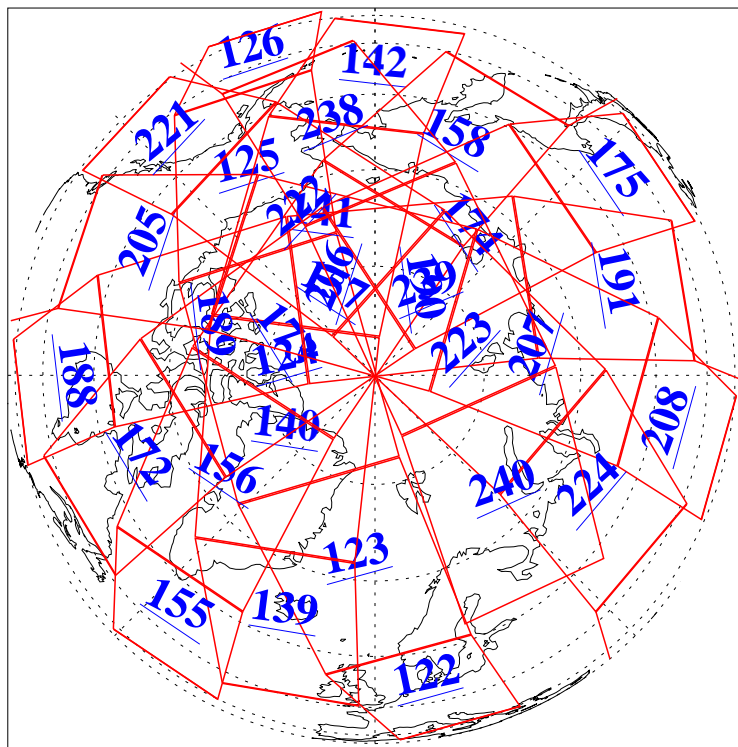

L1B Availability
AMSU Granules: 240
HSB Granules: 0
AIRS Granules: 240

25 Jul 2005
DoY 206
Aqua Day 1178
Granules: 1 to 120

Granules: 121 to 240

Legend: AMSU Available, HSB Available, AIRS Available

L1B Availability
 AMSU Granules: 240
 HSB Granules: 0
 AIRS Granules: 240

25 Jul 2005
 DoY 206
 Aqua Day 1178

Ascending Granules

Descending Granules

Legend: AMSU Available, HSB Available, AIRS Available

L1B Availability
 AMSU Granules: 240
 HSB Granules: 0
 AIRS Granules: 240

25 Jul 2005
 DoY 206
 Aqua Day 1178

Northern Hemisphere Granules

Southern Hemisphere Granules

Legend: AMSU Available, HSB Available, AIRS Available