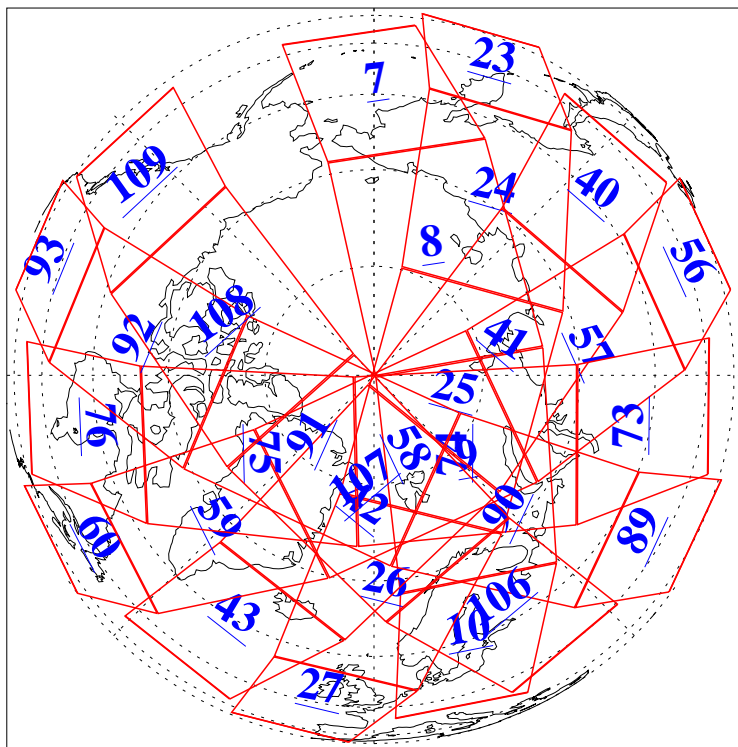

L1B Availability
AMSU Granules: 240
HSB Granules: 0
AIRS Granules: 240

25 Jul 2005
DoY 206
Aqua Day 1178
Granules: 1 to 120

Granules: 121 to 240

Legend: AMSU Available, HSB Available, AIRS Available

L1B Availability
 AMSU Granules: 240
 HSB Granules: 0
 AIRS Granules: 240

25 Jul 2005
 DoY 206
 Aqua Day 1178

Ascending Granules

Descending Granules

Legend: AMSU Available, HSB Available, AIRS Available

L1B Availability
 AMSU Granules: 240
 HSB Granules: 0
 AIRS Granules: 240

25 Jul 2005
 DoY 206
 Aqua Day 1178

Northern Hemisphere Granules

Southern Hemisphere Granules

Legend: AMSU Available, HSB Available, AIRS Available