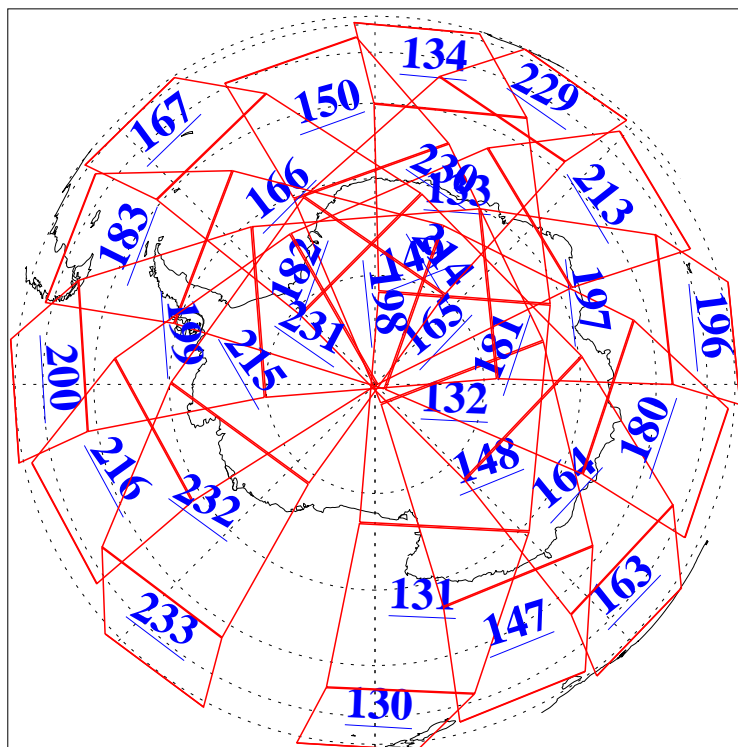

L1B Availability
AMSU Granules: 240
HSB Granules: 0
AIRS Granules: 240

25 Jul 2005
DoY 206
Aqua Day 1178
Granules: 1 to 120

Granules: 121 to 240

Legend: AMSU Available, HSB Available, AIRS Available

L1B Availability
 AMSU Granules: 240
 HSB Granules: 0
 AIRS Granules: 240

25 Jul 2005
 DoY 206
 Aqua Day 1178

Ascending Granules

Descending Granules

Legend: AMSU Available, HSB Available, AIRS Available

L1B Availability
 AMSU Granules: 240
 HSB Granules: 0
 AIRS Granules: 240

25 Jul 2005
 DoY 206
 Aqua Day 1178

Northern Hemisphere Granules

Southern Hemisphere Granules

Legend: AMSU Available, HSB Available, AIRS Available