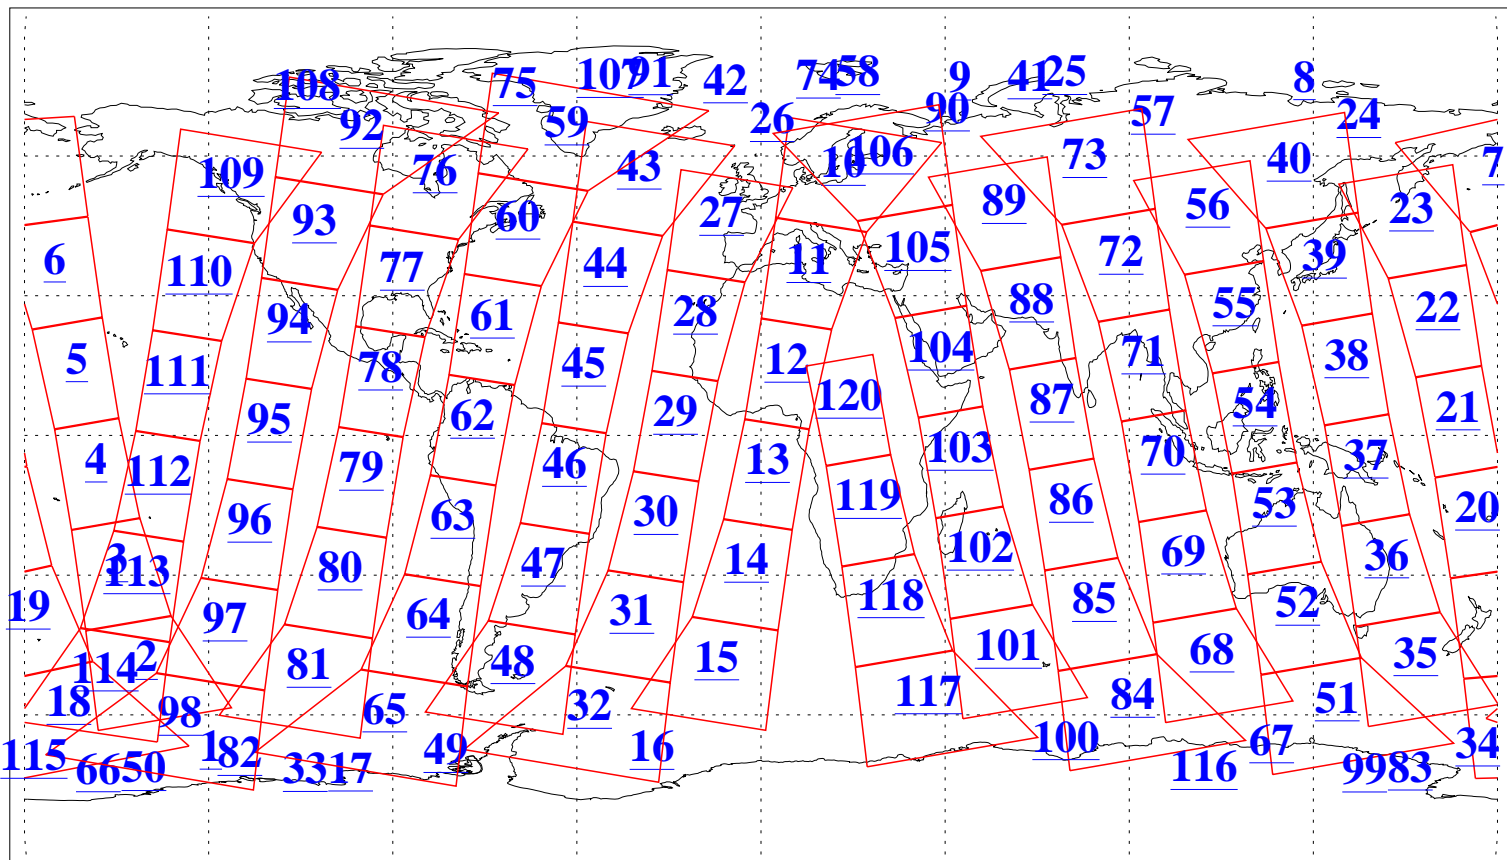

L1B Availability
AMSU Granules: 240
HSB Granules: 0
AIRS Granules: 240

25 Jul 2005
DoY 206
Aqua Day 1178
Granules: 1 to 120

Granules: 121 to 240

Legend: AMSU Available, HSB Available, AIRS Available

L1B Availability
 AMSU Granules: 240
 HSB Granules: 0
 AIRS Granules: 240

25 Jul 2005
 DoY 206
 Aqua Day 1178

Ascending Granules

Descending Granules

Legend: AMSU Available, HSB Available, AIRS Available

L1B Availability
 AMSU Granules: 240
 HSB Granules: 0
 AIRS Granules: 240

25 Jul 2005
 DoY 206
 Aqua Day 1178

Northern Hemisphere Granules

Southern Hemisphere Granules

Legend: AMSU Available, HSB Available, AIRS Available