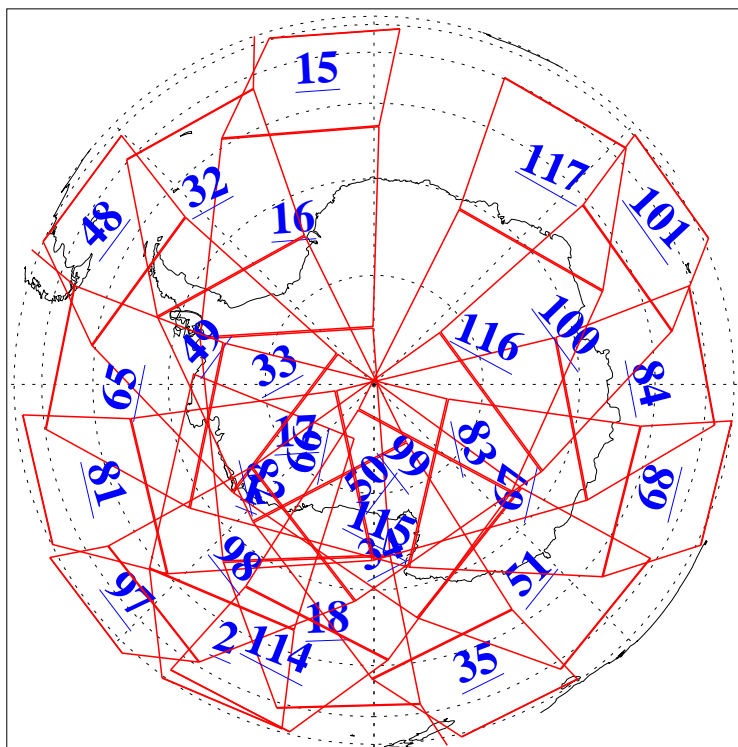

L1B Availability
AMSU Granules: 240
HSB Granules: 0
AIRS Granules: 240

25 Jul 2005
DoY 206
Aqua Day 1178
Granules: 1 to 120

Granules: 121 to 240

Legend: AMSU Available, HSB Available, AIRS Available

L1B Availability
 AMSU Granules: 240
 HSB Granules: 0
 AIRS Granules: 240

25 Jul 2005
 DoY 206
 Aqua Day 1178

Ascending Granules

Descending Granules

Legend: AMSU Available, HSB Available, AIRS Available

L1B Availability
 AMSU Granules: 240
 HSB Granules: 0
 AIRS Granules: 240

25 Jul 2005
 DoY 206
 Aqua Day 1178

Northern Hemisphere Granules

Southern Hemisphere Granules

Legend: AMSU Available, HSB Available, AIRS Available