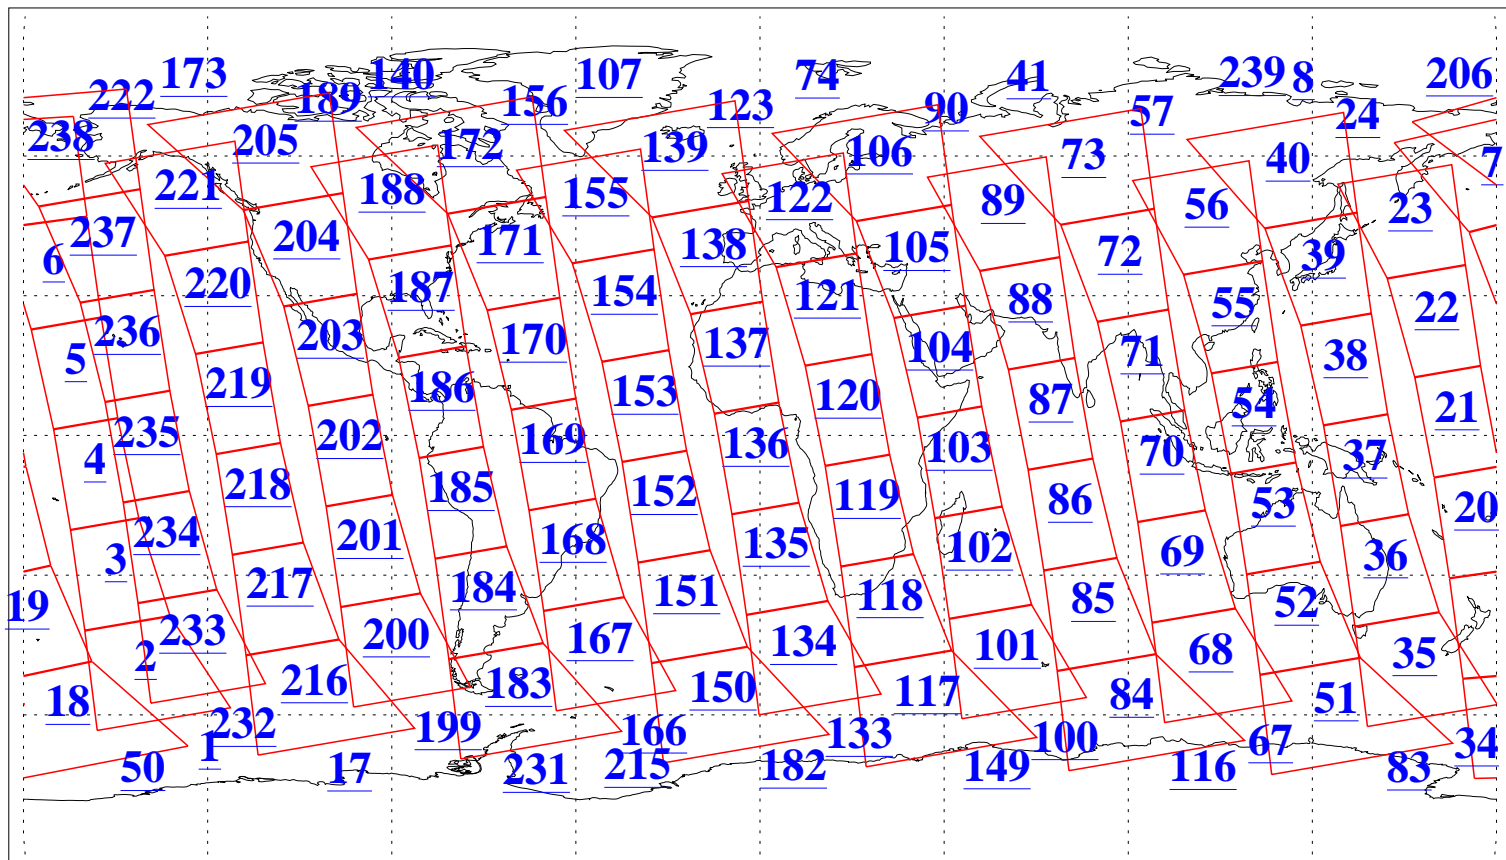

L1B Availability
AMSU Granules: 240
HSB Granules: 0
AIRS Granules: 240

25 Jul 2005
DoY 206
Aqua Day 1178
Granules: 1 to 120

Granules: 121 to 240

Legend: AMSU Available, HSB Available, AIRS Available

L1B Availability
 AMSU Granules: 240
 HSB Granules: 0
 AIRS Granules: 240

25 Jul 2005
 DoY 206
 Aqua Day 1178

Ascending Granules

Descending Granules

Legend: AMSU Available, HSB Available, AIRS Available

L1B Availability
 AMSU Granules: 240
 HSB Granules: 0
 AIRS Granules: 240

25 Jul 2005
 DoY 206
 Aqua Day 1178

Northern Hemisphere Granules

Southern Hemisphere Granules

Legend: AMSU Available, HSB Available, AIRS Available