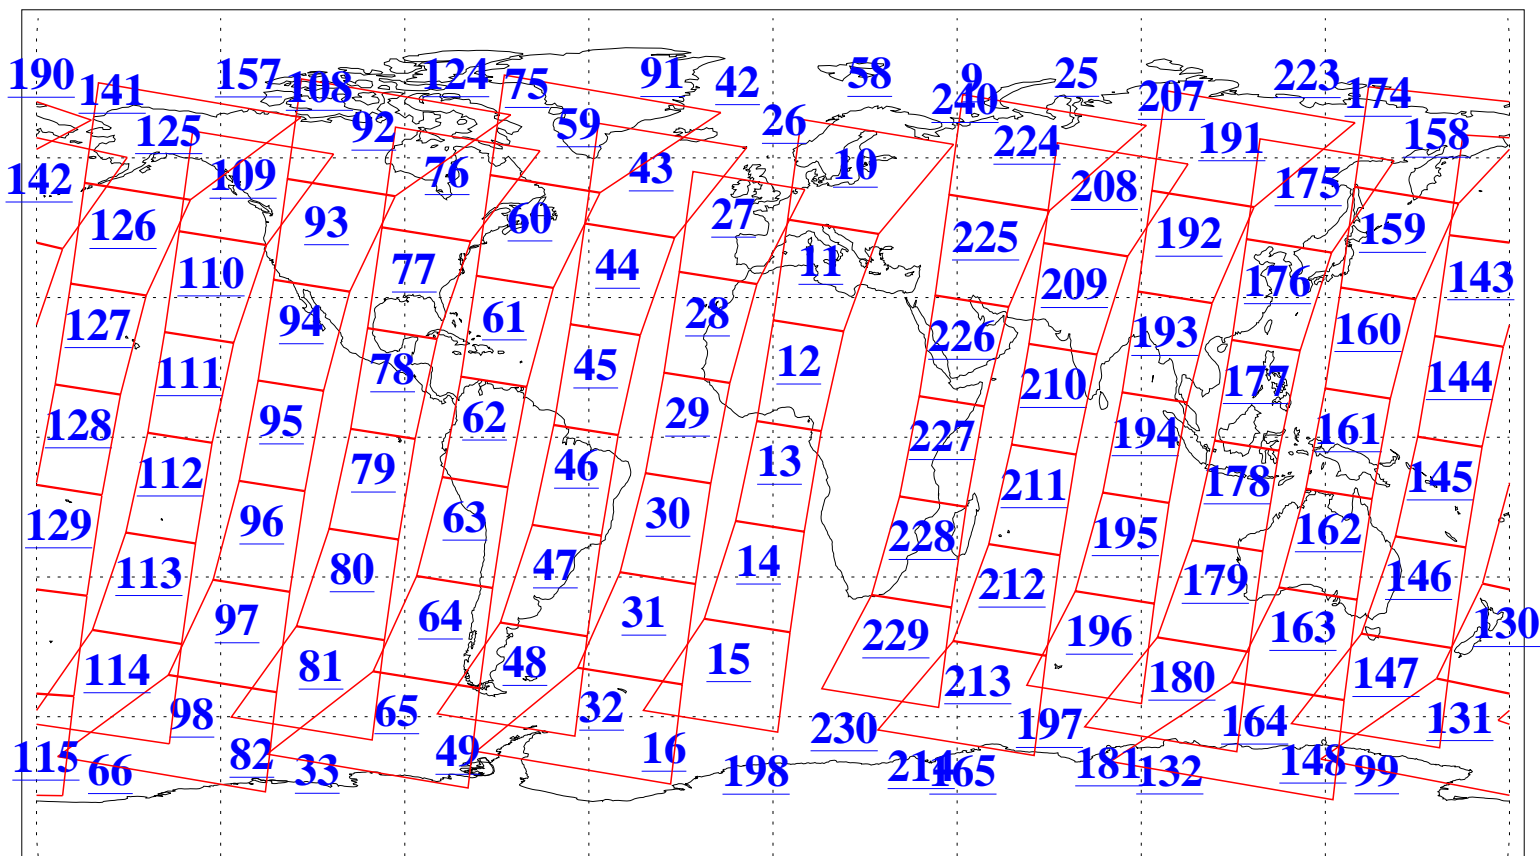

L1B Availability
AMSU Granules: 240
HSB Granules: 0
AIRS Granules: 240

25 Jul 2005
DoY 206
Aqua Day 1178
Granules: 1 to 120

Granules: 121 to 240

Legend: AMSU Available, HSB Available, AIRS Available

L1B Availability
 AMSU Granules: 240
 HSB Granules: 0
 AIRS Granules: 240

25 Jul 2005
 DoY 206
 Aqua Day 1178

Ascending Granules

Descending Granules

Legend: AMSU Available, HSB Available, AIRS Available

L1B Availability
 AMSU Granules: 240
 HSB Granules: 0
 AIRS Granules: 240

25 Jul 2005
 DoY 206
 Aqua Day 1178

Northern Hemisphere Granules

Southern Hemisphere Granules

Legend: AMSU Available, HSB Available, AIRS Available