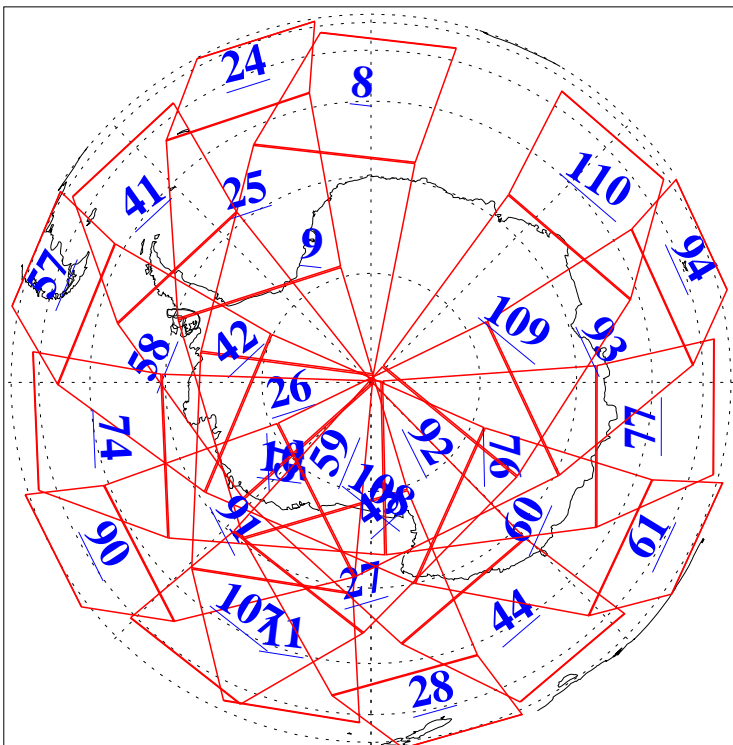

L1B Availability
AMSU Granules: 240
HSB Granules: 0
AIRS Granules: 240

24 Jul 2005
DoY 205
Aqua Day 1177
Granules: 1 to 120

Granules: 121 to 240

Legend: AMSU Available, HSB Available, AIRS Available

L1B Availability
AMSU Granules: 240
HSB Granules: 0
AIRS Granules: 240

24 Jul 2005
DoY 205
Aqua Day 1177
Ascending Granules

Descending Granules

Legend: AMSU Available, HSB Available, AIRS Available

L1B Availability
 AMSU Granules: 240
 HSB Granules: 0
 AIRS Granules: 240

24 Jul 2005
 DoY 205
 Aqua Day 1177

Northern Hemisphere Granules

Southern Hemisphere Granules

Legend: AMSU Available, *HSB Available*, **AIRS Available**