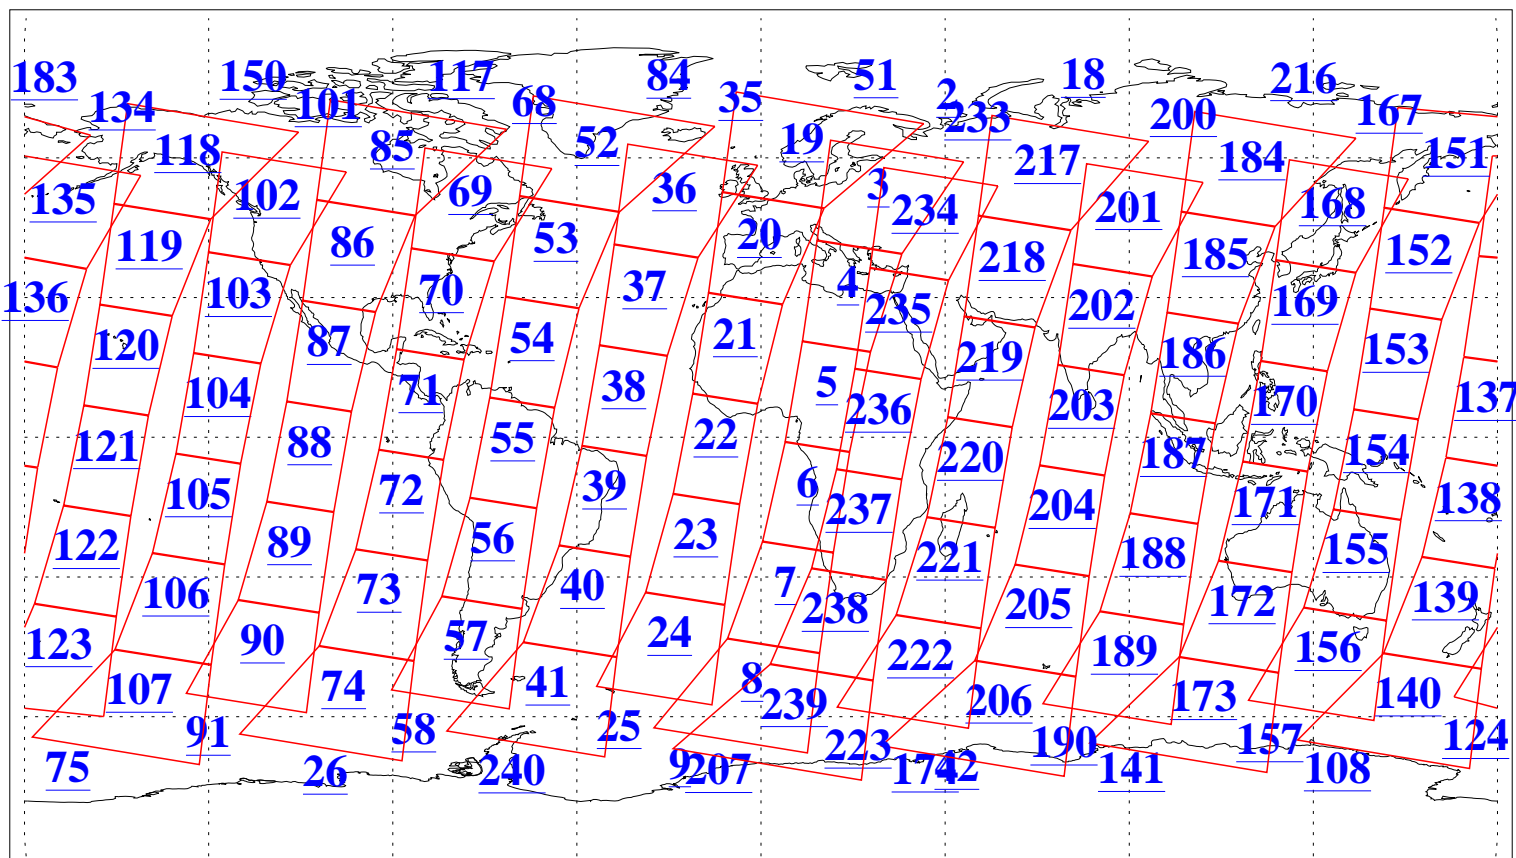

L1B Availability
AMSU Granules: 240
HSB Granules: 0
AIRS Granules: 240

24 Jul 2005
DoY 205
Aqua Day 1177
Granules: 1 to 120

Granules: 121 to 240

Legend: AMSU Available, HSB Available, AIRS Available

L1B Availability
AMSU Granules: 240
HSB Granules: 0
AIRS Granules: 240

24 Jul 2005
DoY 205
Aqua Day 1177
Ascending Granules

Descending Granules

Legend: AMSU Available, HSB Available, AIRS Available

L1B Availability
 AMSU Granules: 240
 HSB Granules: 0
 AIRS Granules: 240

24 Jul 2005
 DoY 205
 Aqua Day 1177

Northern Hemisphere Granules

Southern Hemisphere Granules

Legend: AMSU Available, *HSB Available*, **AIRS Available**