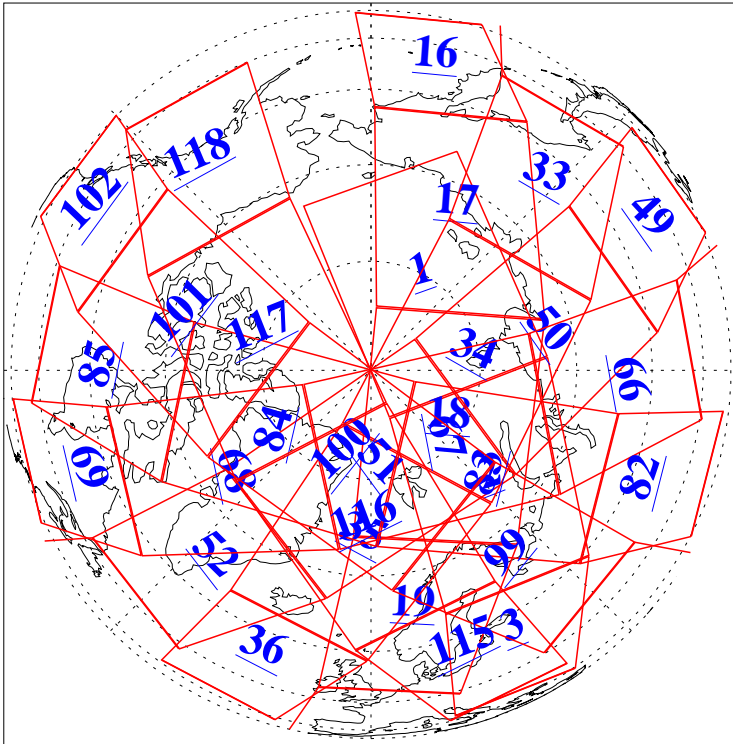

L1B Availability
AMSU Granules: 240
HSB Granules: 0
AIRS Granules: 240

24 Jul 2005
DoY 205
Aqua Day 1177
Granules: 1 to 120

Granules: 121 to 240

Legend: AMSU Available, HSB Available, AIRS Available

L1B Availability
AMSU Granules: 240
HSB Granules: 0
AIRS Granules: 240

24 Jul 2005
DoY 205
Aqua Day 1177
Ascending Granules

Descending Granules

Legend: AMSU Available, HSB Available, AIRS Available

L1B Availability
 AMSU Granules: 240
 HSB Granules: 0
 AIRS Granules: 240

24 Jul 2005
 DoY 205
 Aqua Day 1177

Northern Hemisphere Granules

Southern Hemisphere Granules

Legend: AMSU Available, *HSB Available*, **AIRS Available**