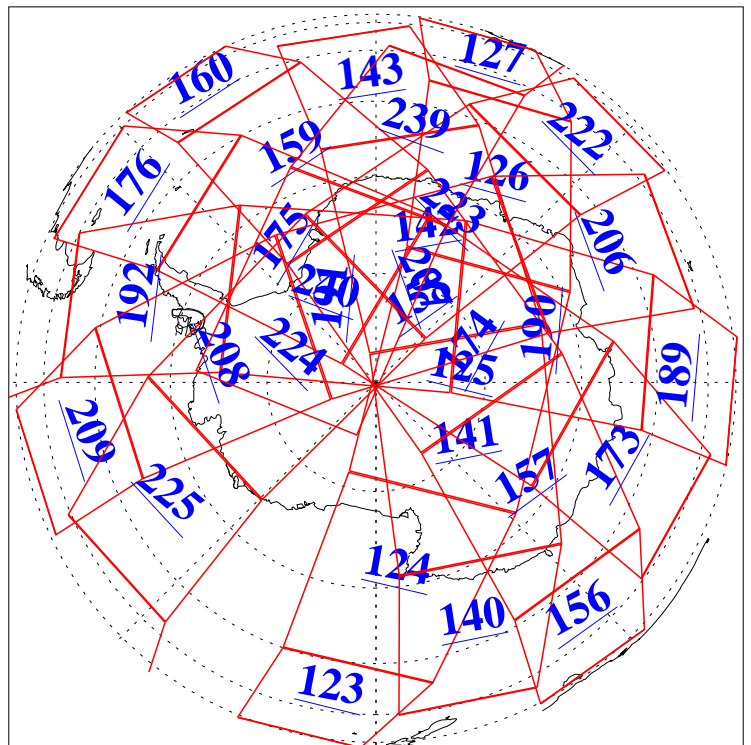

L1B Availability
AMSU Granules: 240
HSB Granules: 0
AIRS Granules: 240

24 Jul 2005
DoY 205
Aqua Day 1177
Granules: 1 to 120

Granules: 121 to 240

Legend: AMSU Available, HSB Available, AIRS Available

L1B Availability
AMSU Granules: 240
HSB Granules: 0
AIRS Granules: 240

24 Jul 2005
DoY 205
Aqua Day 1177
Ascending Granules

Descending Granules

Legend: AMSU Available, HSB Available, AIRS Available

L1B Availability
 AMSU Granules: 240
 HSB Granules: 0
 AIRS Granules: 240

24 Jul 2005
 DoY 205
 Aqua Day 1177

Northern Hemisphere Granules

Southern Hemisphere Granules

Legend: AMSU Available, *HSB Available*, **AIRS Available**