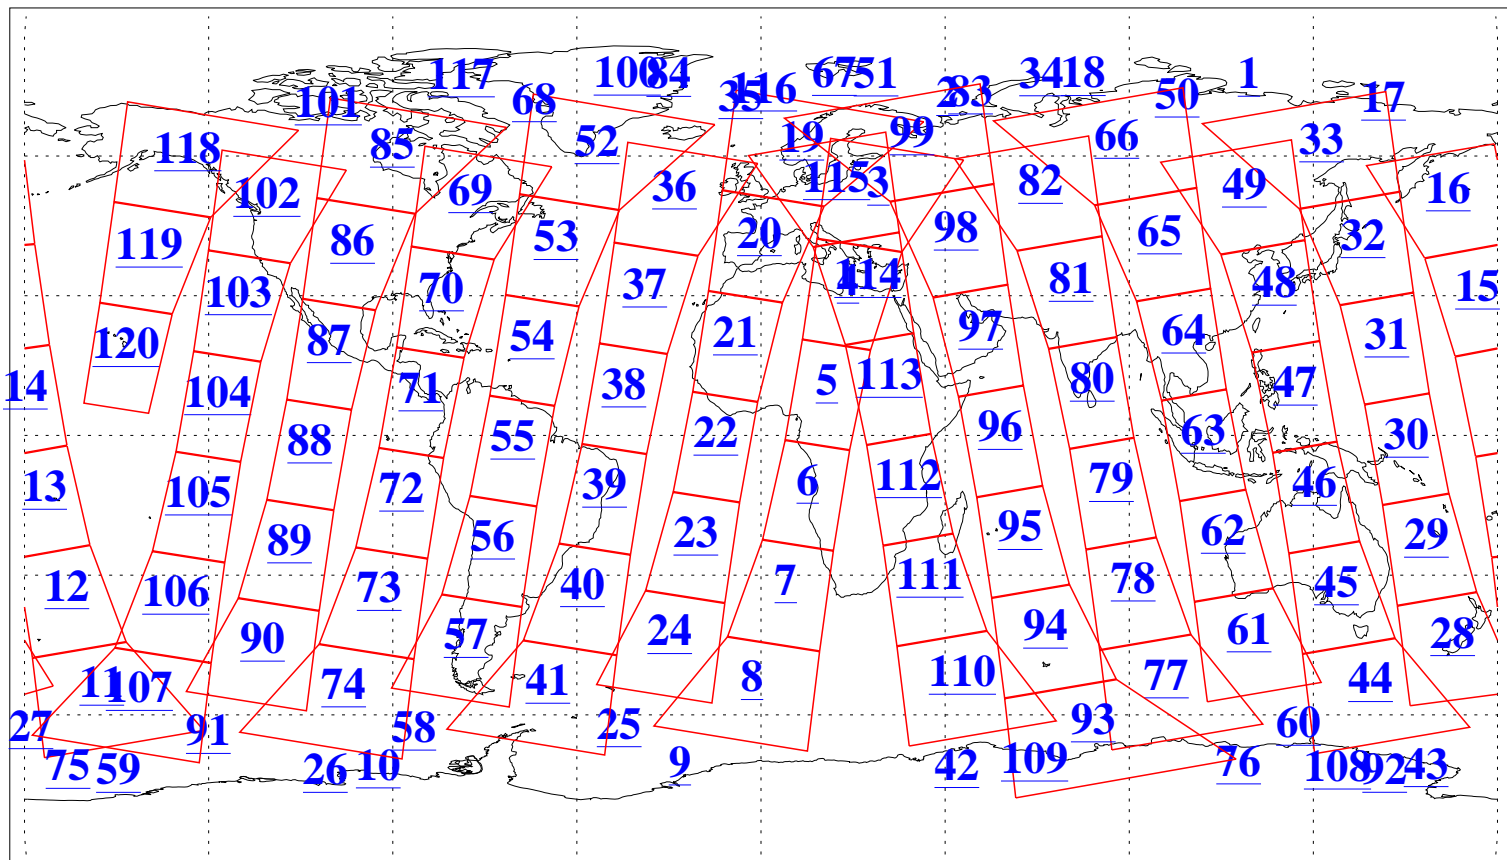

L1B Availability
AMSU Granules: 240
HSB Granules: 0
AIRS Granules: 240

24 Jul 2005
DoY 205
Aqua Day 1177
Granules: 1 to 120

Granules: 121 to 240

Legend: AMSU Available, HSB Available, AIRS Available

L1B Availability
AMSU Granules: 240
HSB Granules: 0
AIRS Granules: 240

24 Jul 2005
DoY 205
Aqua Day 1177
Ascending Granules

Descending Granules

Legend: AMSU Available, HSB Available, AIRS Available

L1B Availability
 AMSU Granules: 240
 HSB Granules: 0
 AIRS Granules: 240

24 Jul 2005
 DoY 205
 Aqua Day 1177

Northern Hemisphere Granules

Southern Hemisphere Granules

Legend: AMSU Available, *HSB Available*, **AIRS Available**