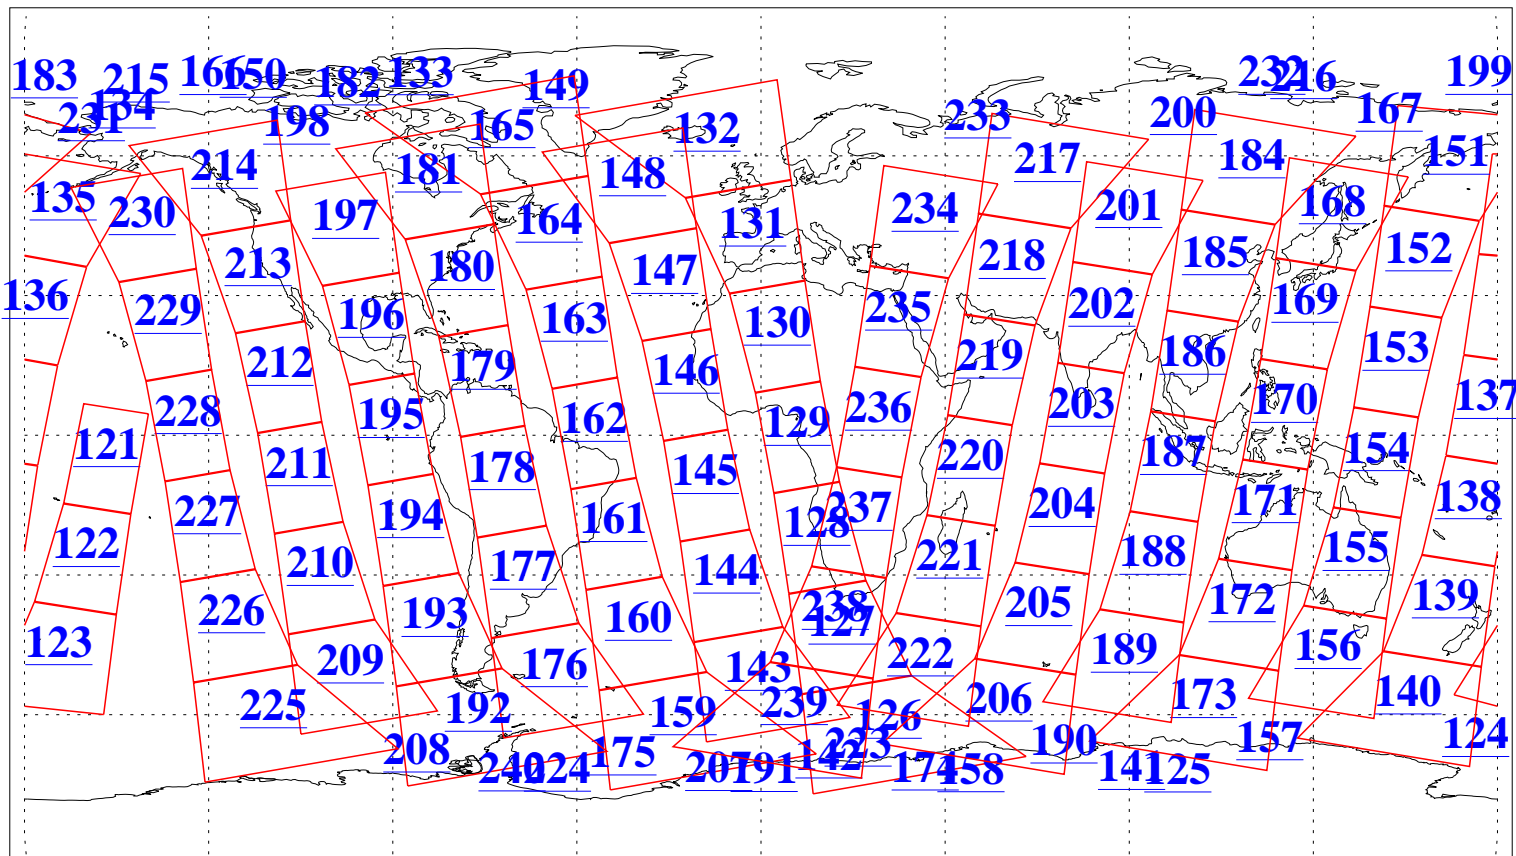

L1B Availability
AMSU Granules: 240
HSB Granules: 0
AIRS Granules: 240

24 Jul 2005
DoY 205
Aqua Day 1177
Granules: 1 to 120

Granules: 121 to 240

Legend: AMSU Available, HSB Available, AIRS Available

L1B Availability
AMSU Granules: 240
HSB Granules: 0
AIRS Granules: 240

24 Jul 2005
DoY 205
Aqua Day 1177
Ascending Granules

Descending Granules

Legend: AMSU Available, HSB Available, AIRS Available

L1B Availability
 AMSU Granules: 240
 HSB Granules: 0
 AIRS Granules: 240

24 Jul 2005
 DoY 205
 Aqua Day 1177

Northern Hemisphere Granules

Southern Hemisphere Granules

Legend: AMSU Available, *HSB Available*, **AIRS Available**