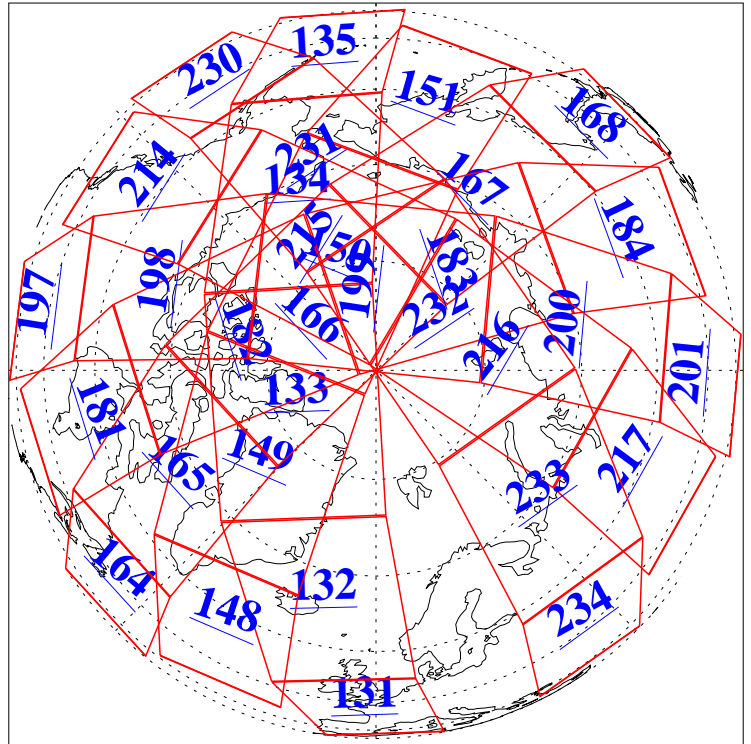

L1B Availability
AMSU Granules: 240
HSB Granules: 0
AIRS Granules: 240

24 Jul 2005
DoY 205
Aqua Day 1177
Granules: 1 to 120

Granules: 121 to 240

Legend: AMSU Available, HSB Available, AIRS Available

L1B Availability
AMSU Granules: 240
HSB Granules: 0
AIRS Granules: 240

24 Jul 2005
DoY 205
Aqua Day 1177
Ascending Granules

Descending Granules

Legend: AMSU Available, HSB Available, AIRS Available

L1B Availability
 AMSU Granules: 240
 HSB Granules: 0
 AIRS Granules: 240

24 Jul 2005
 DoY 205
 Aqua Day 1177

Northern Hemisphere Granules

Southern Hemisphere Granules

Legend: AMSU Available, *HSB Available*, **AIRS Available**