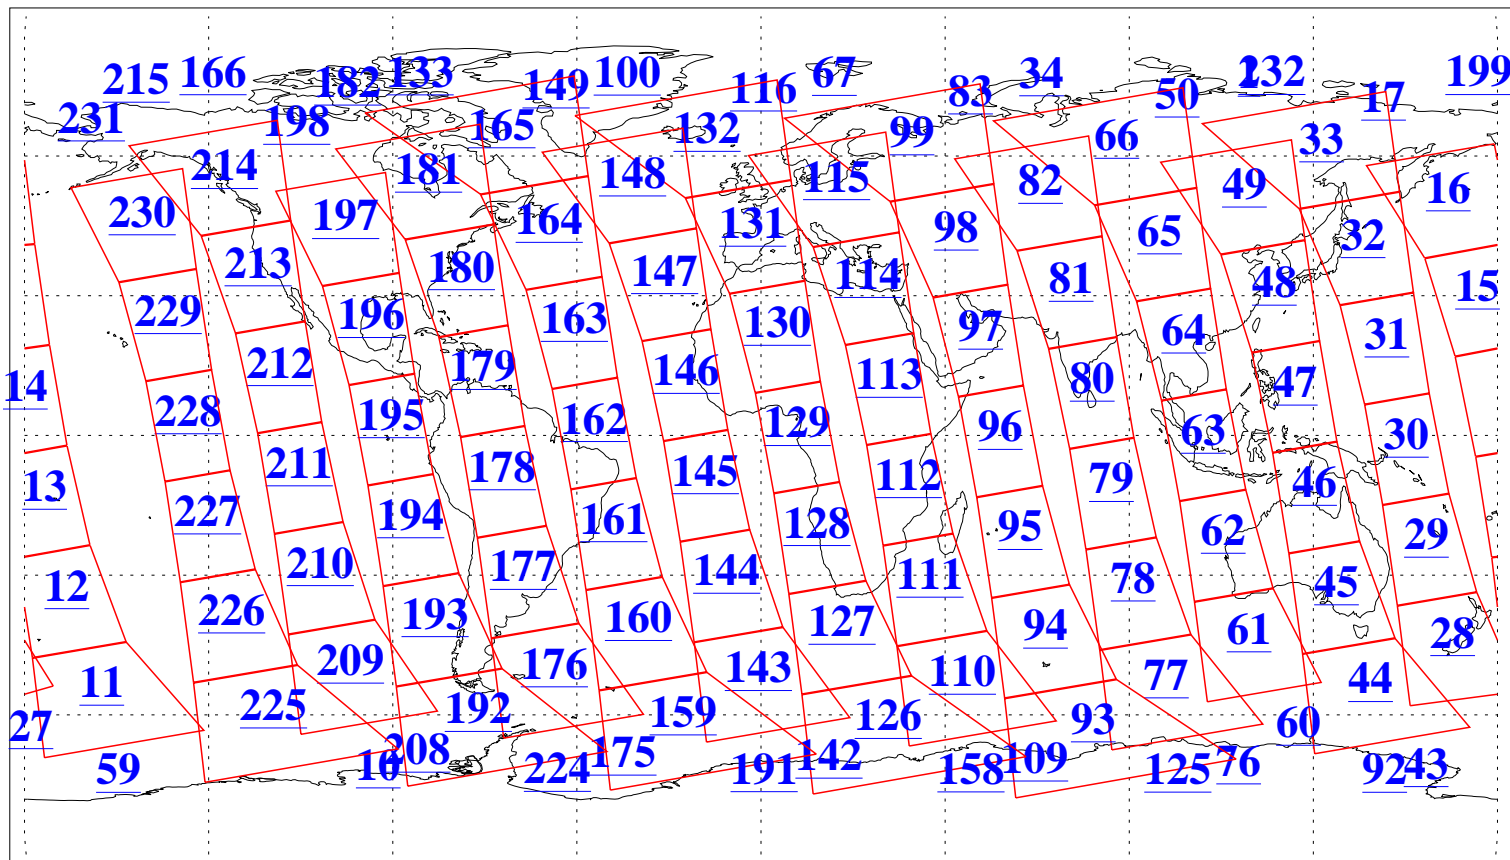

L1B Availability
AMSU Granules: 240
HSB Granules: 0
AIRS Granules: 240

24 Jul 2005
DoY 205
Aqua Day 1177
Granules: 1 to 120

Granules: 121 to 240

Legend: AMSU Available, HSB Available, AIRS Available

L1B Availability
AMSU Granules: 240
HSB Granules: 0
AIRS Granules: 240

24 Jul 2005
DoY 205
Aqua Day 1177
Ascending Granules

Descending Granules

Legend: AMSU Available, HSB Available, AIRS Available

L1B Availability
 AMSU Granules: 240
 HSB Granules: 0
 AIRS Granules: 240

24 Jul 2005
 DoY 205
 Aqua Day 1177

Northern Hemisphere Granules

Southern Hemisphere Granules

Legend: AMSU Available, *HSB Available*, **AIRS Available**