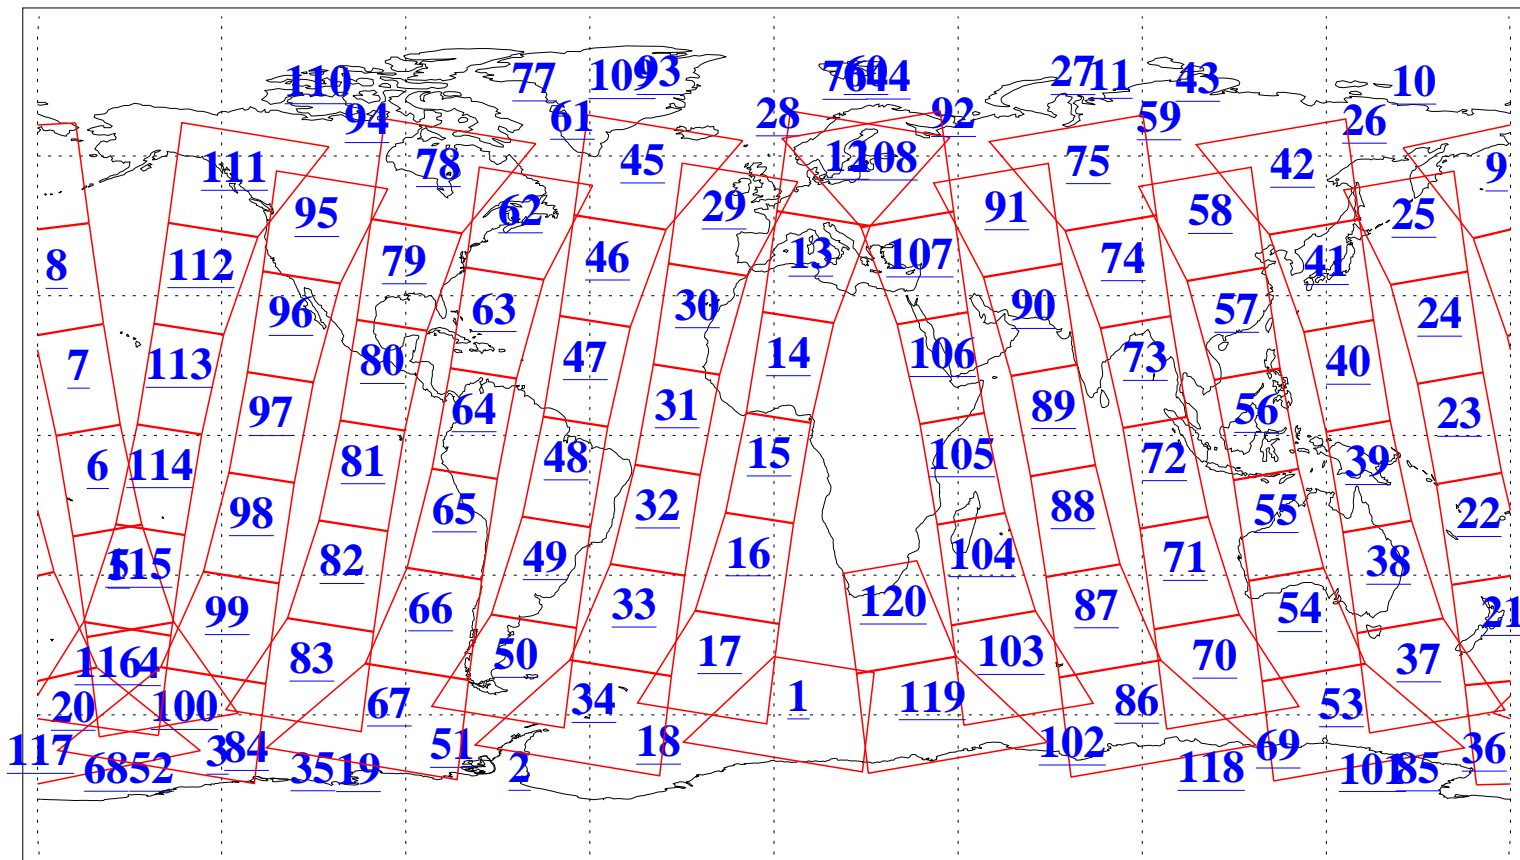

L1B Availability
AMSU Granules: 240
HSB Granules: 0
AIRS Granules: 240

23 Jul 2005
DoY 204
Aqua Day 1176
Granules: 1 to 120

Granules: 121 to 240

Legend: AMSU Available, HSB Available, AIRS Available

L1B Availability
AMSU Granules: 240
HSB Granules: 0
AIRS Granules: 240

23 Jul 2005
DoY 204
Aqua Day 1176
Ascending Granules

Descending Granules

Legend: AMSU Available, HSB Available, AIRS Available

L1B Availability
AMSU Granules: 240
HSB Granules: 0
AIRS Granules: 240

23 Jul 2005
DoY 204
Aqua Day 1176

Northern Hemisphere Granules

Southern Hemisphere Granules

Legend: AMSU Available, HSB Available, AIRS Available