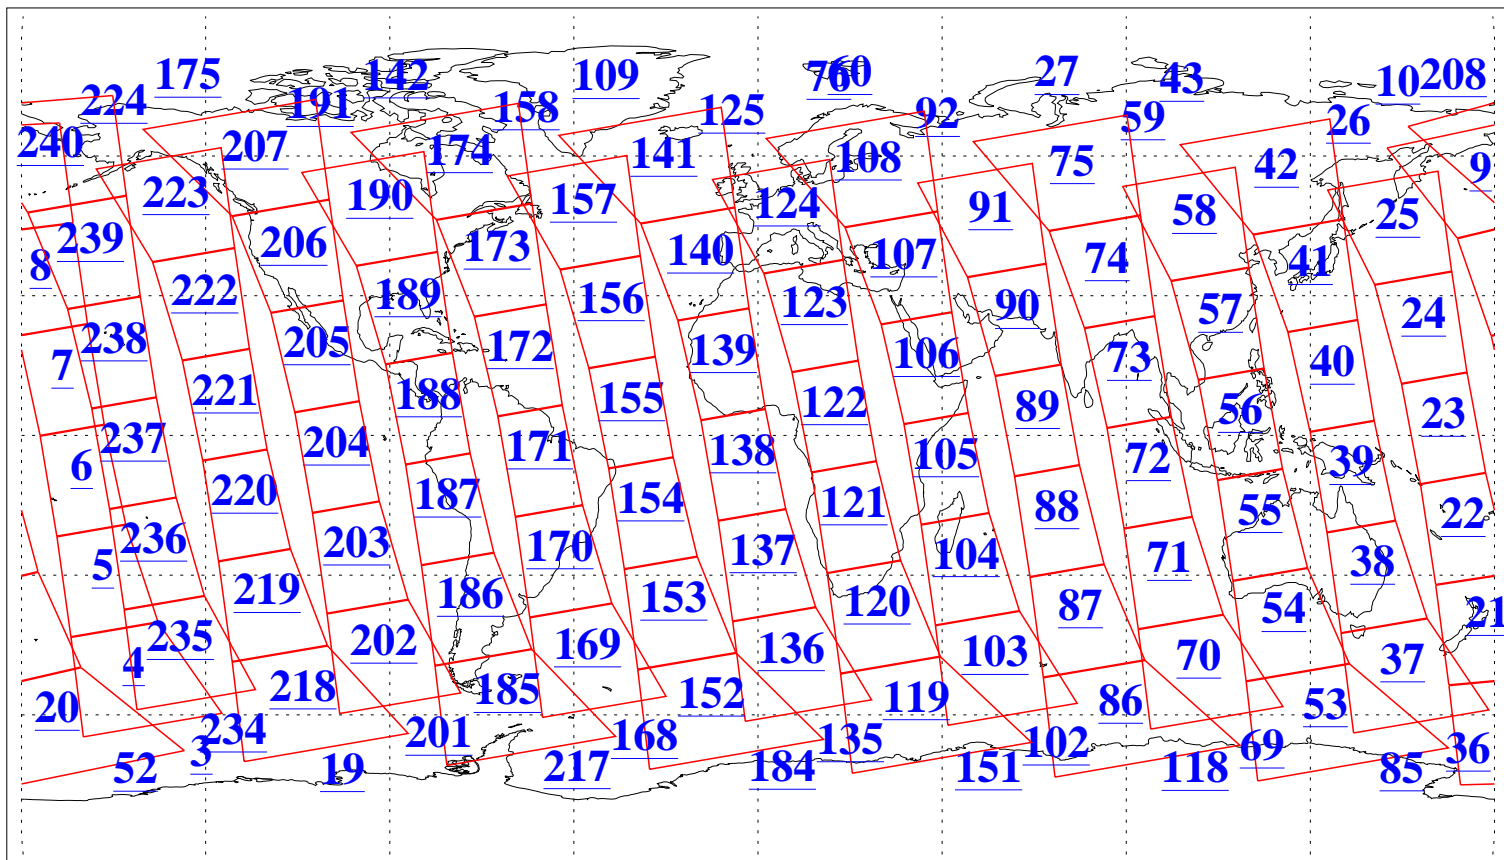

L1B Availability
AMSU Granules: 240
HSB Granules: 0
AIRS Granules: 240

23 Jul 2005
DoY 204
Aqua Day 1176
Granules: 1 to 120

Granules: 121 to 240

Legend: AMSU Available, HSB Available, AIRS Available

L1B Availability
AMSU Granules: 240
HSB Granules: 0
AIRS Granules: 240

23 Jul 2005
DoY 204
Aqua Day 1176
Ascending Granules

Descending Granules

Legend: AMSU Available, HSB Available, AIRS Available

L1B Availability
AMSU Granules: 240
HSB Granules: 0
AIRS Granules: 240

23 Jul 2005
DoY 204
Aqua Day 1176

Northern Hemisphere Granules

Southern Hemisphere Granules

Legend: AMSU Available, HSB Available, AIRS Available