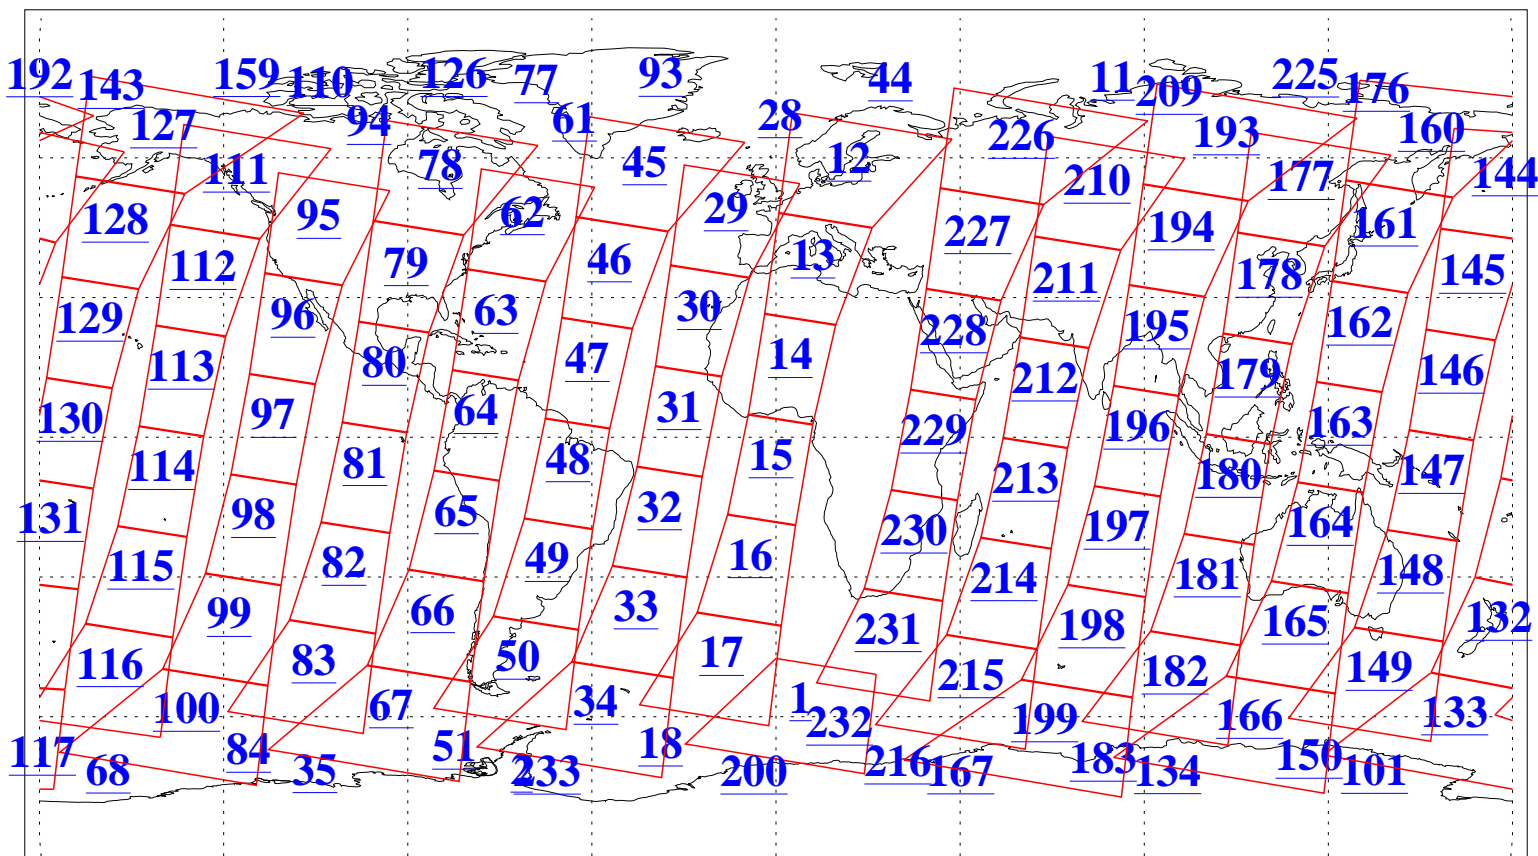

L1B Availability
AMSU Granules: 240
HSB Granules: 0
AIRS Granules: 240

23 Jul 2005
DoY 204
Aqua Day 1176
Granules: 1 to 120

Granules: 121 to 240

Legend: AMSU Available, HSB Available, AIRS Available

L1B Availability
AMSU Granules: 240
HSB Granules: 0
AIRS Granules: 240

23 Jul 2005
DoY 204
Aqua Day 1176
Ascending Granules

Descending Granules

Legend: AMSU Available, HSB Available, AIRS Available

L1B Availability
AMSU Granules: 240
HSB Granules: 0
AIRS Granules: 240

23 Jul 2005
DoY 204
Aqua Day 1176

Northern Hemisphere Granules

Southern Hemisphere Granules

Legend: AMSU Available, HSB Available, AIRS Available