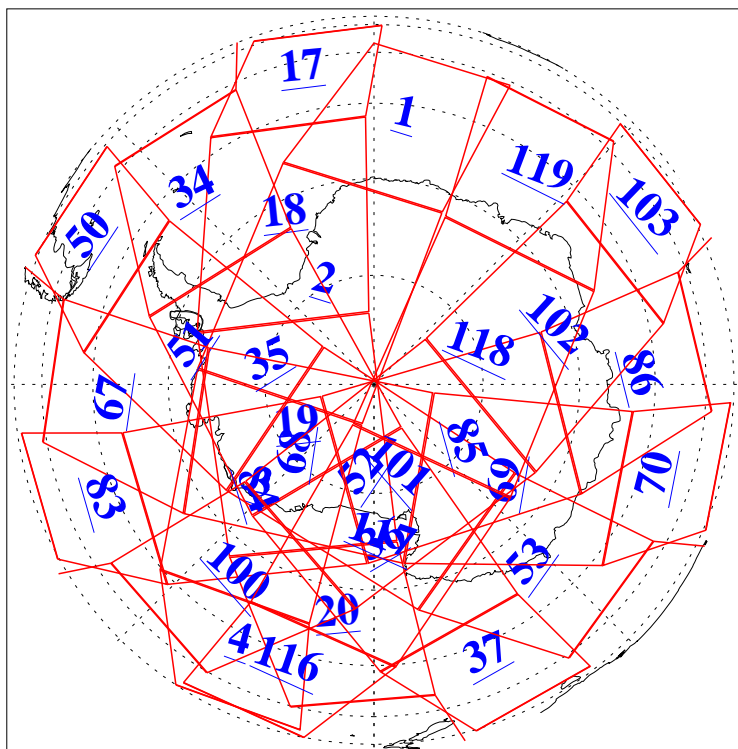

L1B Availability
AMSU Granules: 240
HSB Granules: 0
AIRS Granules: 240

23 Jul 2005
DoY 204
Aqua Day 1176
Granules: 1 to 120

Granules: 121 to 240

Legend: AMSU Available, HSB Available, AIRS Available

L1B Availability
AMSU Granules: 240
HSB Granules: 0
AIRS Granules: 240

23 Jul 2005
DoY 204
Aqua Day 1176
Ascending Granules

Descending Granules

Legend: AMSU Available, HSB Available, AIRS Available

L1B Availability
AMSU Granules: 240
HSB Granules: 0
AIRS Granules: 240

23 Jul 2005
DoY 204
Aqua Day 1176

Northern Hemisphere Granules

Southern Hemisphere Granules

Legend: AMSU Available, HSB Available, AIRS Available