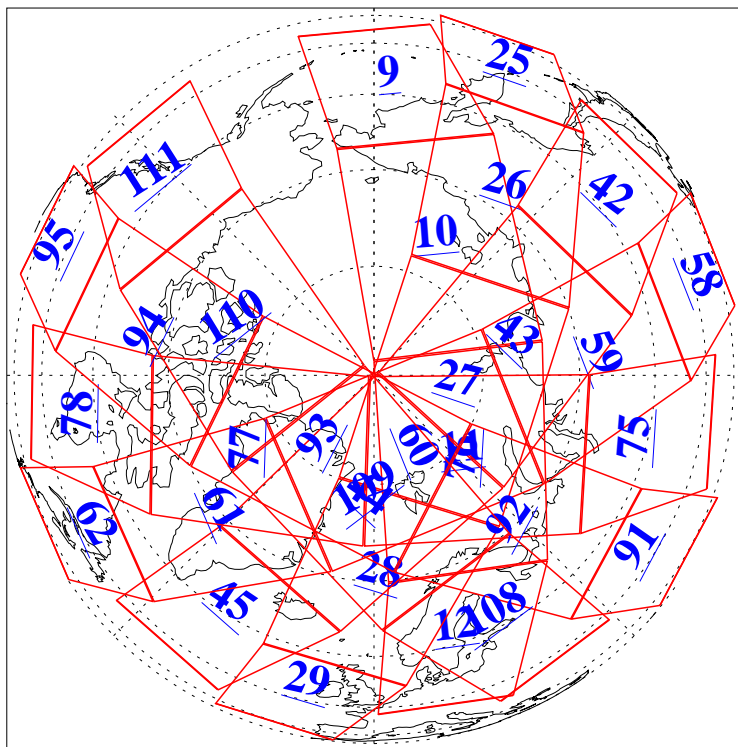

L1B Availability
AMSU Granules: 240
HSB Granules: 0
AIRS Granules: 240

23 Jul 2005
DoY 204
Aqua Day 1176
Granules: 1 to 120

Granules: 121 to 240

Legend: AMSU Available, HSB Available, AIRS Available

L1B Availability
AMSU Granules: 240
HSB Granules: 0
AIRS Granules: 240

23 Jul 2005
DoY 204
Aqua Day 1176
Ascending Granules

Descending Granules

Legend: AMSU Available, HSB Available, AIRS Available

L1B Availability
AMSU Granules: 240
HSB Granules: 0
AIRS Granules: 240

23 Jul 2005
DoY 204
Aqua Day 1176

Northern Hemisphere Granules

Southern Hemisphere Granules

Legend: AMSU Available, HSB Available, AIRS Available