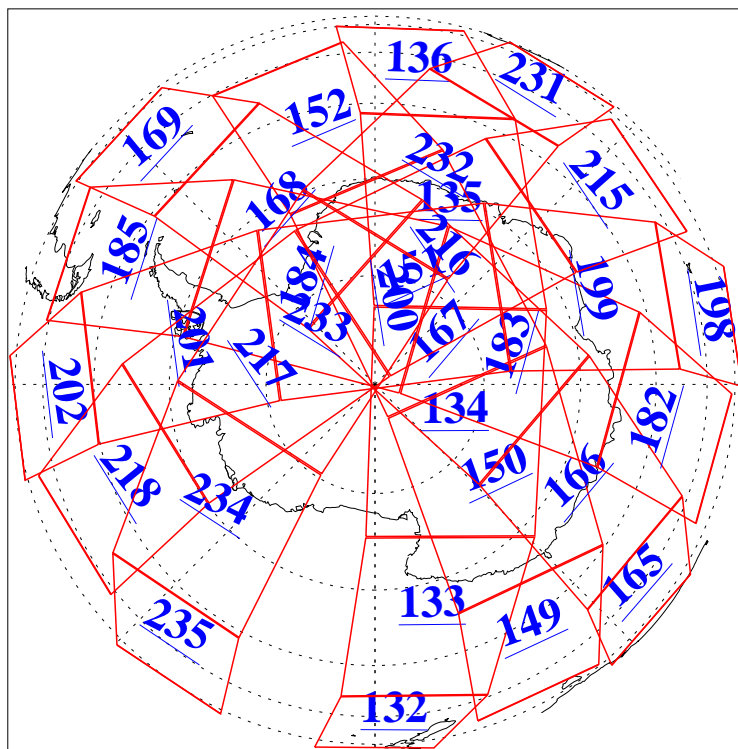

L1B Availability
AMSU Granules: 240
HSB Granules: 0
AIRS Granules: 240

23 Jul 2005
DoY 204
Aqua Day 1176
Granules: 1 to 120

Granules: 121 to 240

Legend: AMSU Available, HSB Available, AIRS Available

L1B Availability
AMSU Granules: 240
HSB Granules: 0
AIRS Granules: 240

23 Jul 2005
DoY 204
Aqua Day 1176
Ascending Granules

Descending Granules

Legend: AMSU Available, HSB Available, AIRS Available

L1B Availability
AMSU Granules: 240
HSB Granules: 0
AIRS Granules: 240

23 Jul 2005
DoY 204
Aqua Day 1176

Northern Hemisphere Granules

Southern Hemisphere Granules

Legend: AMSU Available, HSB Available, AIRS Available