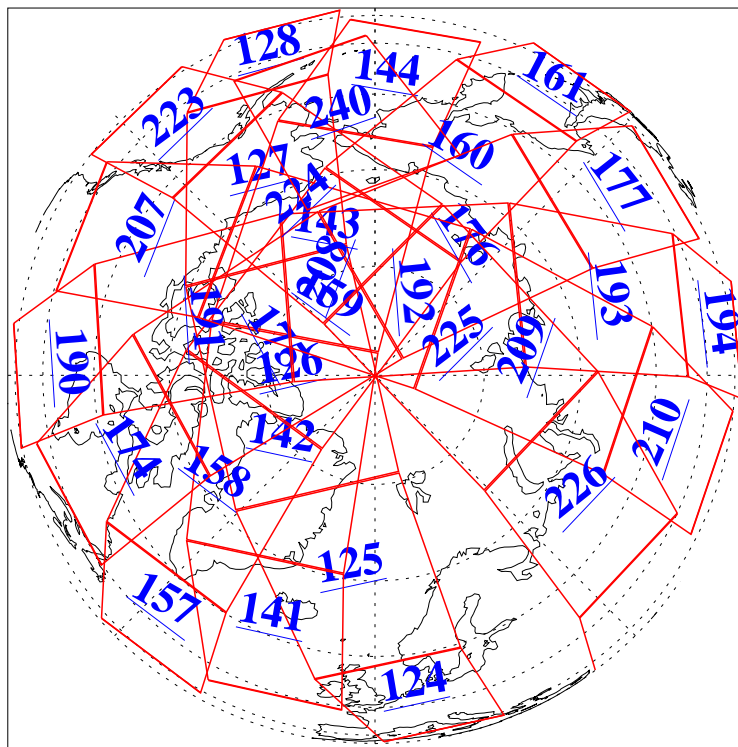

L1B Availability
AMSU Granules: 240
HSB Granules: 0
AIRS Granules: 240

23 Jul 2005
DoY 204
Aqua Day 1176
Granules: 1 to 120

Granules: 121 to 240

Legend: AMSU Available, HSB Available, AIRS Available

L1B Availability
AMSU Granules: 240
HSB Granules: 0
AIRS Granules: 240

23 Jul 2005
DoY 204
Aqua Day 1176
Ascending Granules

Descending Granules

Legend: AMSU Available, HSB Available, AIRS Available

L1B Availability
AMSU Granules: 240
HSB Granules: 0
AIRS Granules: 240

23 Jul 2005
DoY 204
Aqua Day 1176

Northern Hemisphere Granules

Southern Hemisphere Granules

Legend: AMSU Available, HSB Available, AIRS Available