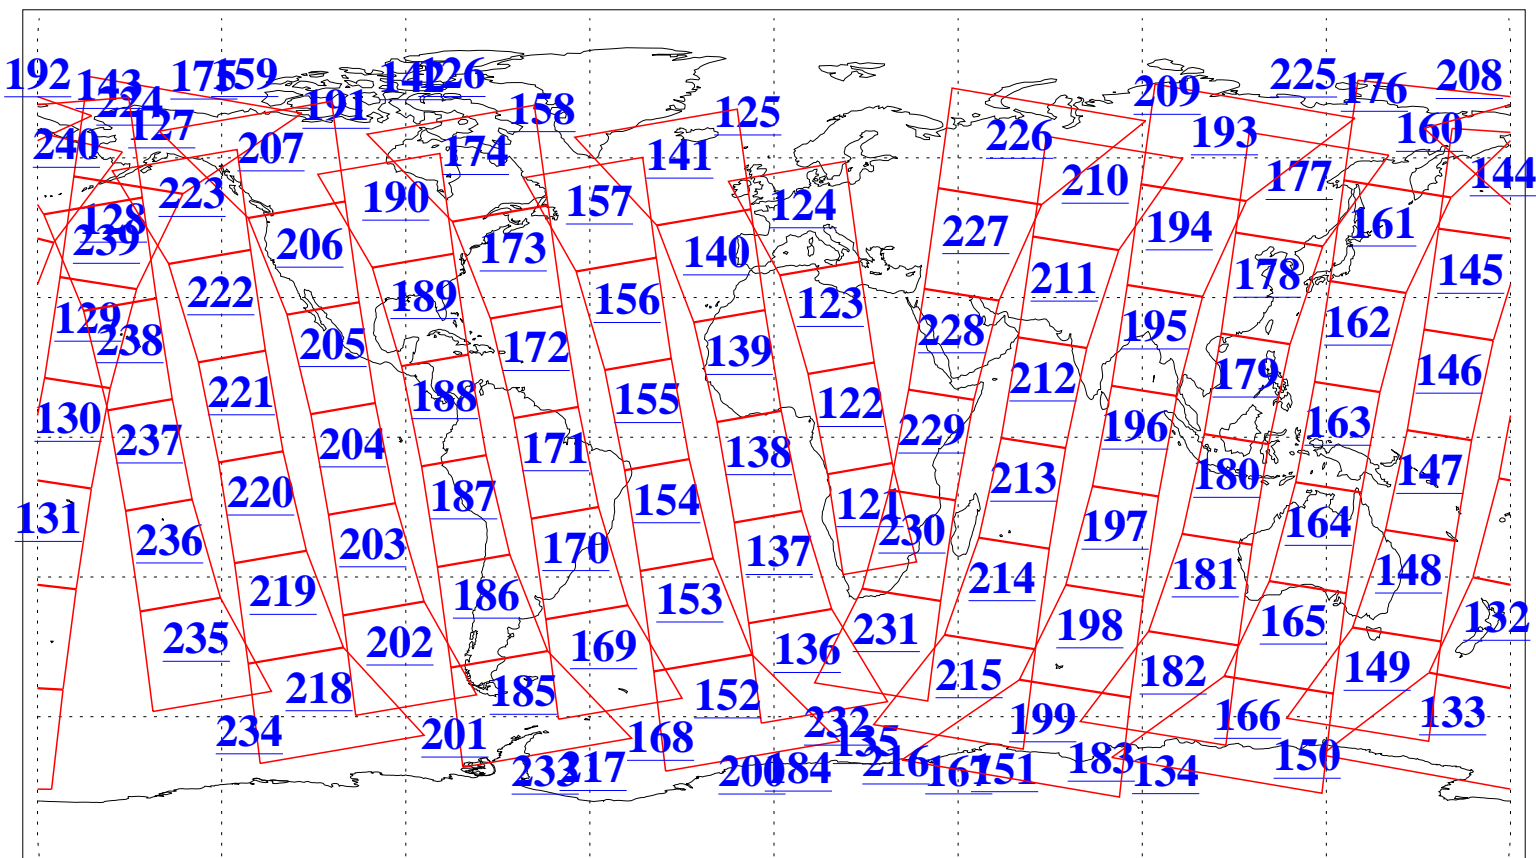

L1B Availability
AMSU Granules: 240
HSB Granules: 0
AIRS Granules: 240

23 Jul 2005
DoY 204
Aqua Day 1176
Granules: 1 to 120

Granules: 121 to 240

Legend: AMSU Available, HSB Available, AIRS Available

L1B Availability
AMSU Granules: 240
HSB Granules: 0
AIRS Granules: 240

23 Jul 2005
DoY 204
Aqua Day 1176
Ascending Granules

Descending Granules

Legend: AMSU Available, HSB Available, AIRS Available

L1B Availability
AMSU Granules: 240
HSB Granules: 0
AIRS Granules: 240

23 Jul 2005
DoY 204
Aqua Day 1176

Northern Hemisphere Granules

Southern Hemisphere Granules

Legend: AMSU Available, HSB Available, AIRS Available