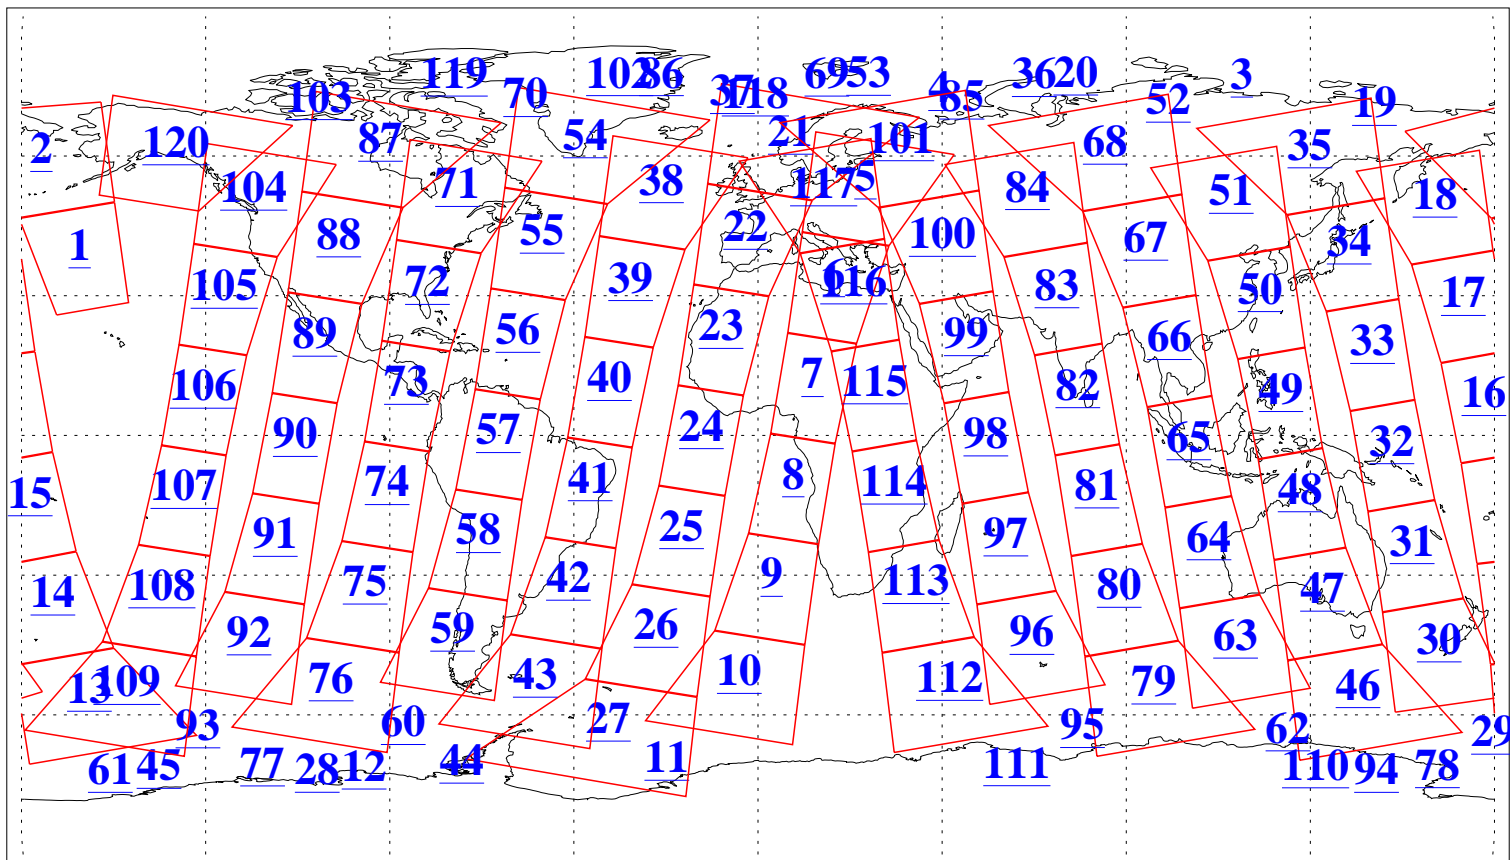

L1B Availability  
AMSU Granules: 240  
HSB Granules: 0  
AIRS Granules: 240

22 Jul 2005  
DoY 203  
Aqua Day 1175  
Granules: 1 to 120

Granules: 121 to 240

Legend: AMSU Available, HSB Available, AIRS Available

L1B Availability  
AMSU Granules: 240  
HSB Granules: 0  
AIRS Granules: 240

22 Jul 2005  
DoY 203  
Aqua Day 1175

Ascending Granules

Descending Granules

Legend: AMSU Available, HSB Available, AIRS Available

L1B Availability  
 AMSU Granules: 240  
 HSB Granules: 0  
 AIRS Granules: 240

22 Jul 2005  
 DoY 203  
 Aqua Day 1175

Northern Hemisphere Granules

Southern Hemisphere Granules

Legend: AMSU Available, HSB Available, AIRS Available