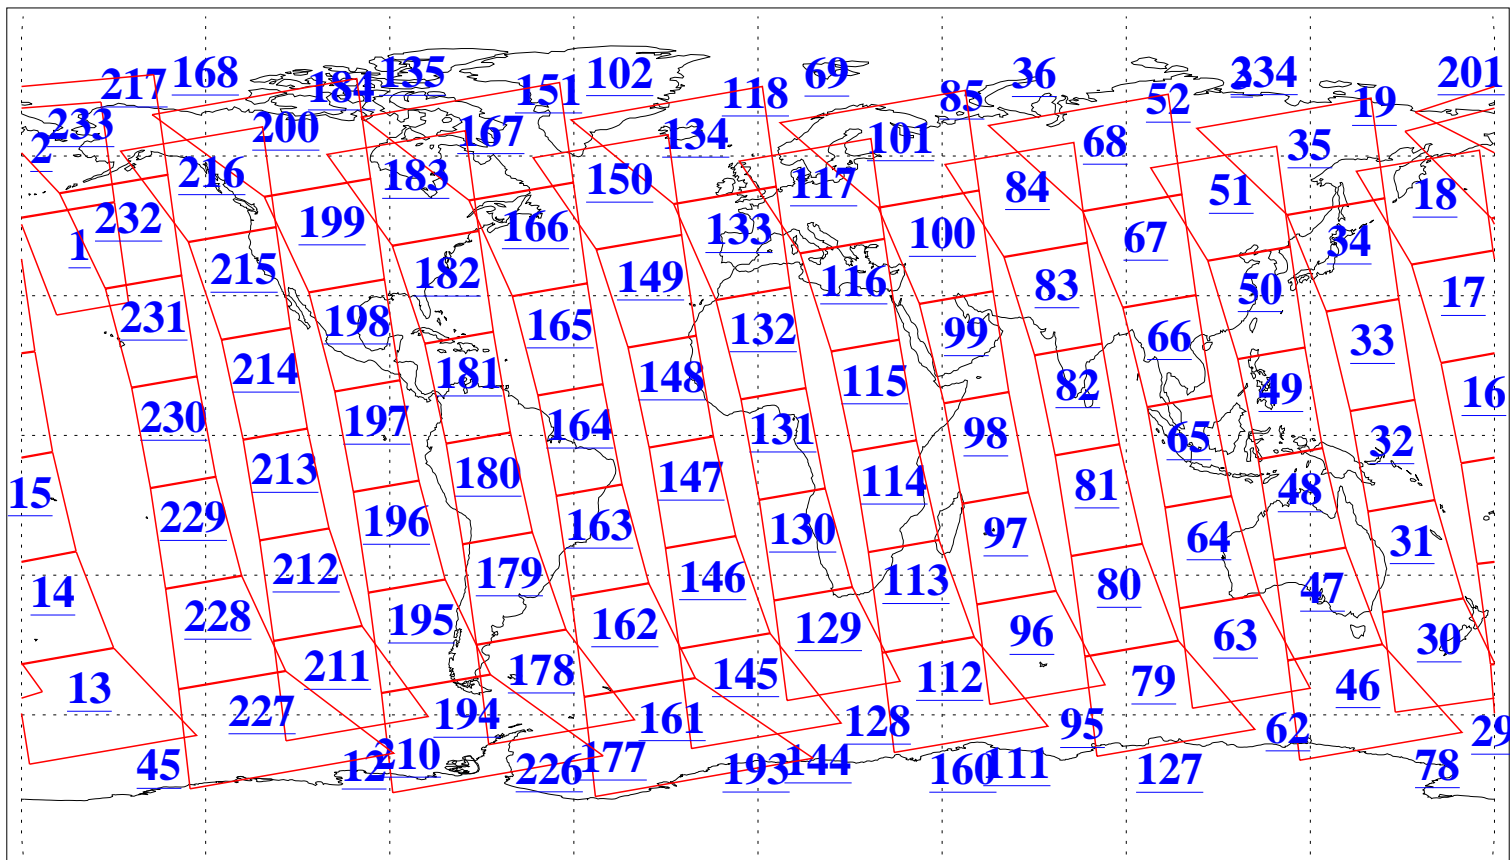

L1B Availability  
AMSU Granules: 240  
HSB Granules: 0  
AIRS Granules: 240

22 Jul 2005  
DoY 203  
Aqua Day 1175  
Granules: 1 to 120

Granules: 121 to 240

Legend: AMSU Available, HSB Available, AIRS Available

L1B Availability  
AMSU Granules: 240  
HSB Granules: 0  
AIRS Granules: 240

22 Jul 2005  
DoY 203  
Aqua Day 1175

Ascending Granules

Descending Granules

Legend: AMSU Available, HSB Available, AIRS Available

L1B Availability  
 AMSU Granules: 240  
 HSB Granules: 0  
 AIRS Granules: 240

22 Jul 2005  
 DoY 203  
 Aqua Day 1175

Northern Hemisphere Granules

Southern Hemisphere Granules

Legend: AMSU Available, HSB Available, AIRS Available