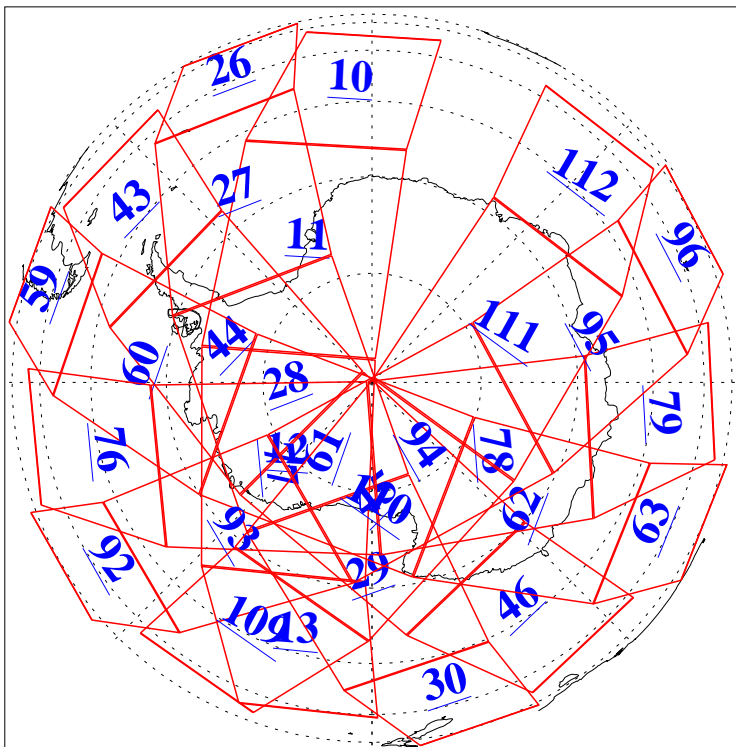

L1B Availability  
AMSU Granules: 240  
HSB Granules: 0  
AIRS Granules: 240

22 Jul 2005  
DoY 203  
Aqua Day 1175  
Granules: 1 to 120

Granules: 121 to 240

Legend: AMSU Available, HSB Available, AIRS Available

L1B Availability  
AMSU Granules: 240  
HSB Granules: 0  
AIRS Granules: 240

22 Jul 2005  
DoY 203  
Aqua Day 1175

Ascending Granules

Descending Granules

Legend: AMSU Available, HSB Available, AIRS Available

L1B Availability  
 AMSU Granules: 240  
 HSB Granules: 0  
 AIRS Granules: 240

22 Jul 2005  
 DoY 203  
 Aqua Day 1175

Northern Hemisphere Granules

Southern Hemisphere Granules

Legend: AMSU Available, HSB Available, AIRS Available