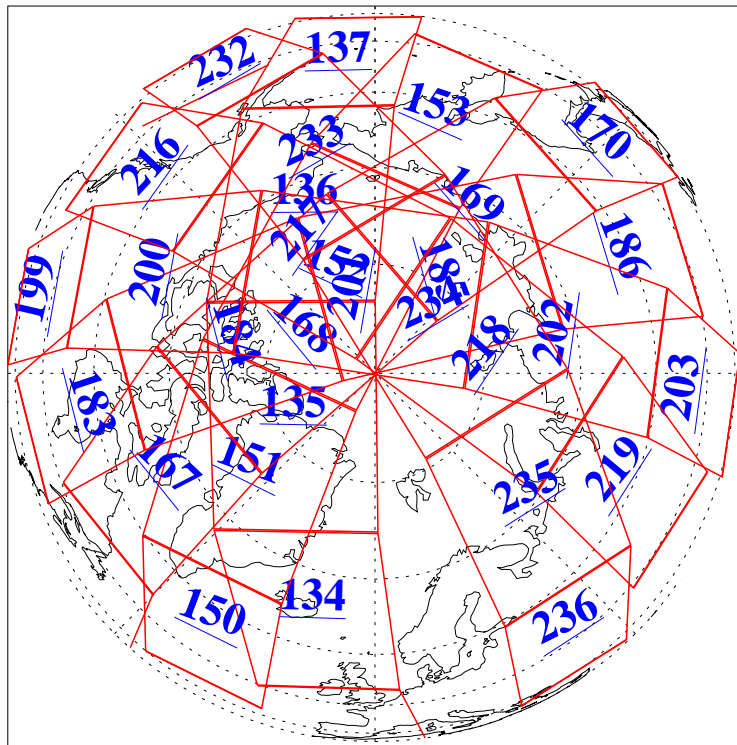

L1B Availability  
AMSU Granules: 240  
HSB Granules: 0  
AIRS Granules: 240

22 Jul 2005  
DoY 203  
Aqua Day 1175  
Granules: 1 to 120

Granules: 121 to 240

Legend: AMSU Available, HSB Available, AIRS Available

L1B Availability  
AMSU Granules: 240  
HSB Granules: 0  
AIRS Granules: 240

22 Jul 2005  
DoY 203  
Aqua Day 1175

Ascending Granules

Descending Granules

Legend: AMSU Available, HSB Available, AIRS Available

L1B Availability  
 AMSU Granules: 240  
 HSB Granules: 0  
 AIRS Granules: 240

22 Jul 2005  
 DoY 203  
 Aqua Day 1175

Northern Hemisphere Granules

Southern Hemisphere Granules

Legend: AMSU Available, HSB Available, AIRS Available