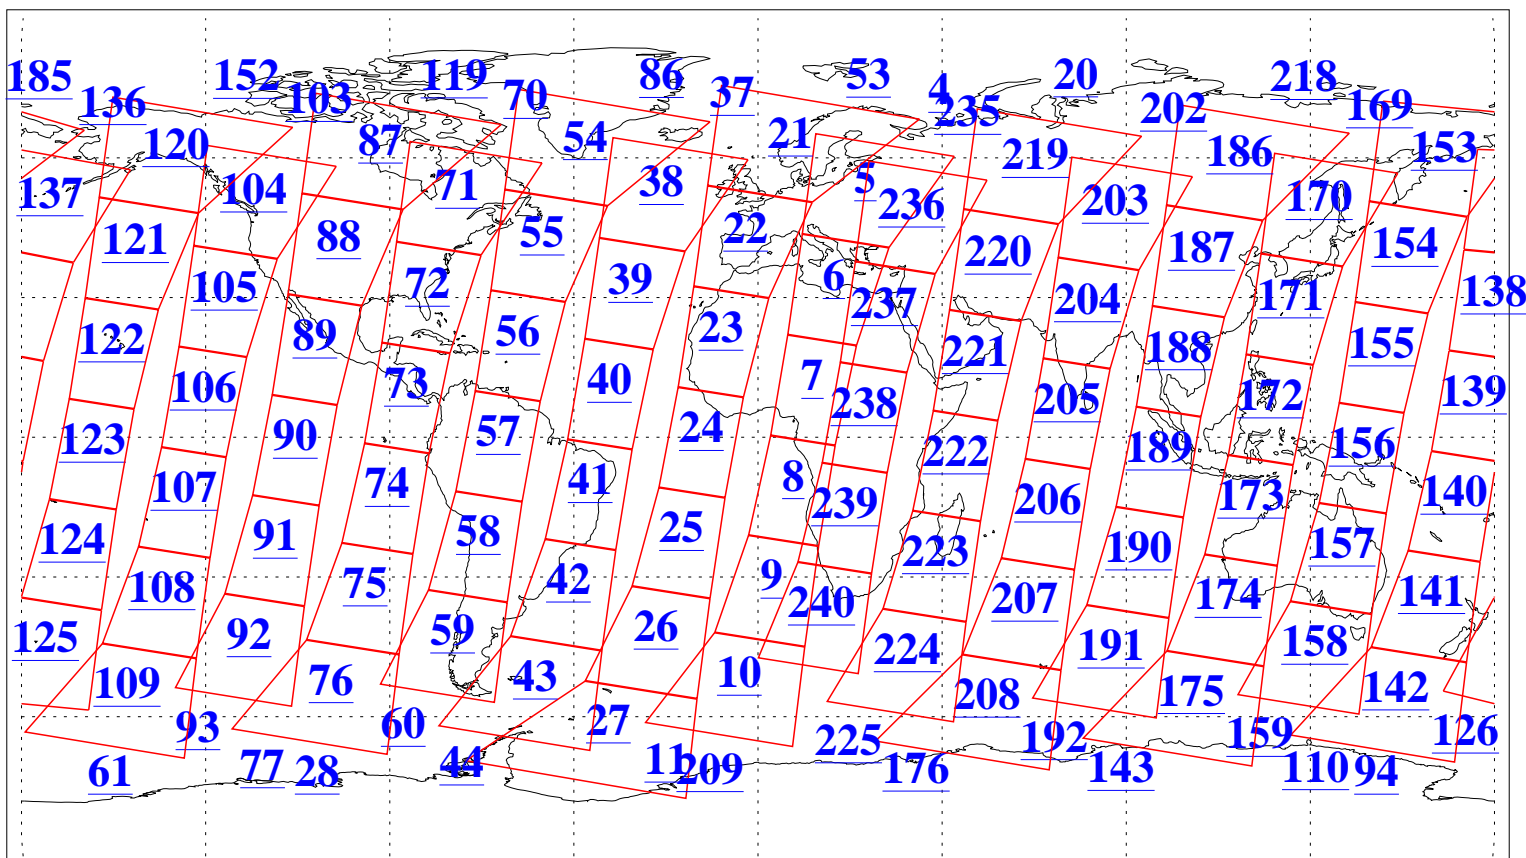

L1B Availability  
AMSU Granules: 240  
HSB Granules: 0  
AIRS Granules: 240

22 Jul 2005  
DoY 203  
Aqua Day 1175  
Granules: 1 to 120

Granules: 121 to 240

Legend: AMSU Available, HSB Available, AIRS Available

L1B Availability  
AMSU Granules: 240  
HSB Granules: 0  
AIRS Granules: 240

22 Jul 2005  
DoY 203  
Aqua Day 1175

Ascending Granules

Descending Granules

Legend: AMSU Available, HSB Available, AIRS Available

L1B Availability  
 AMSU Granules: 240  
 HSB Granules: 0  
 AIRS Granules: 240

22 Jul 2005  
 DoY 203  
 Aqua Day 1175

Northern Hemisphere Granules

Southern Hemisphere Granules

Legend: AMSU Available, HSB Available, AIRS Available