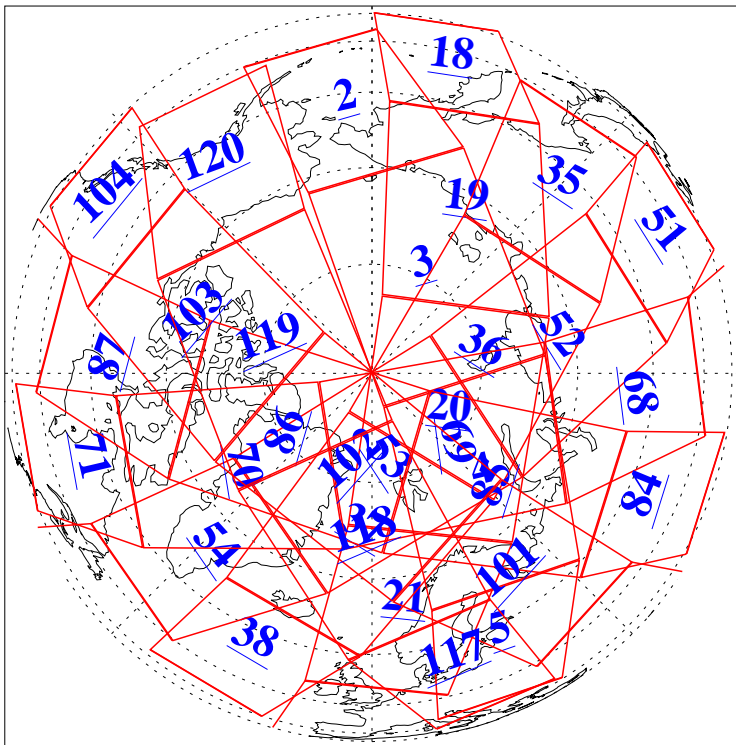

L1B Availability  
AMSU Granules: 240  
HSB Granules: 0  
AIRS Granules: 240

22 Jul 2005  
DoY 203  
Aqua Day 1175  
Granules: 1 to 120

Granules: 121 to 240

Legend: AMSU Available, HSB Available, AIRS Available

L1B Availability  
AMSU Granules: 240  
HSB Granules: 0  
AIRS Granules: 240

22 Jul 2005  
DoY 203  
Aqua Day 1175

Ascending Granules

Descending Granules

Legend: AMSU Available, HSB Available, AIRS Available

L1B Availability  
 AMSU Granules: 240  
 HSB Granules: 0  
 AIRS Granules: 240

22 Jul 2005  
 DoY 203  
 Aqua Day 1175

Northern Hemisphere Granules

Southern Hemisphere Granules

Legend: AMSU Available, HSB Available, AIRS Available