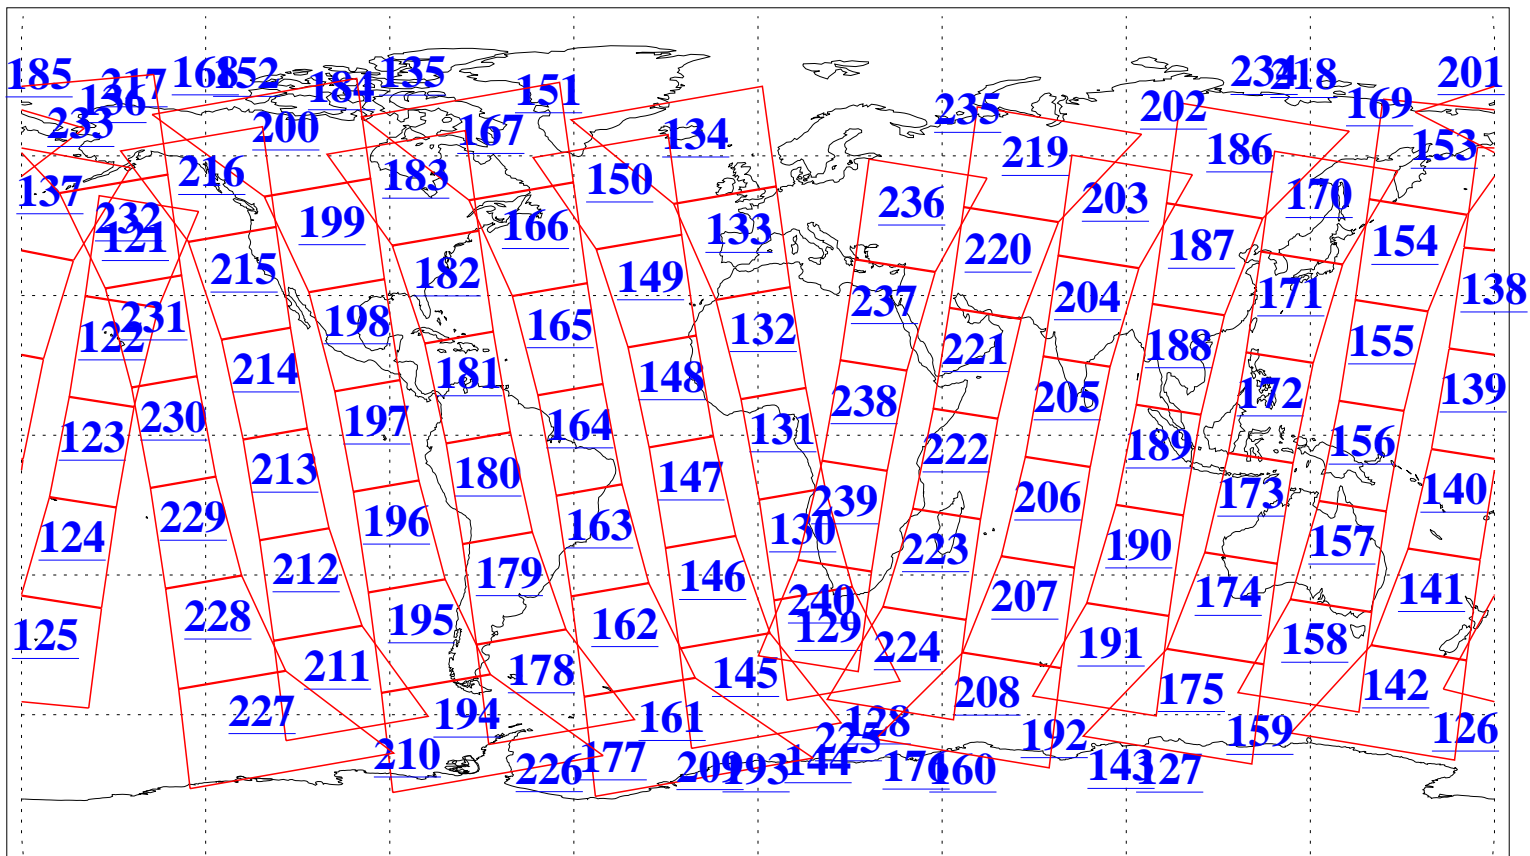

L1B Availability  
AMSU Granules: 240  
HSB Granules: 0  
AIRS Granules: 240

22 Jul 2005  
DoY 203  
Aqua Day 1175  
Granules: 1 to 120

Granules: 121 to 240

Legend: AMSU Available, HSB Available, AIRS Available

L1B Availability  
AMSU Granules: 240  
HSB Granules: 0  
AIRS Granules: 240

22 Jul 2005  
DoY 203  
Aqua Day 1175

Ascending Granules

Descending Granules

Legend: AMSU Available, HSB Available, AIRS Available

L1B Availability  
 AMSU Granules: 240  
 HSB Granules: 0  
 AIRS Granules: 240

22 Jul 2005  
 DoY 203  
 Aqua Day 1175

Northern Hemisphere Granules

Southern Hemisphere Granules

Legend: AMSU Available, HSB Available, AIRS Available