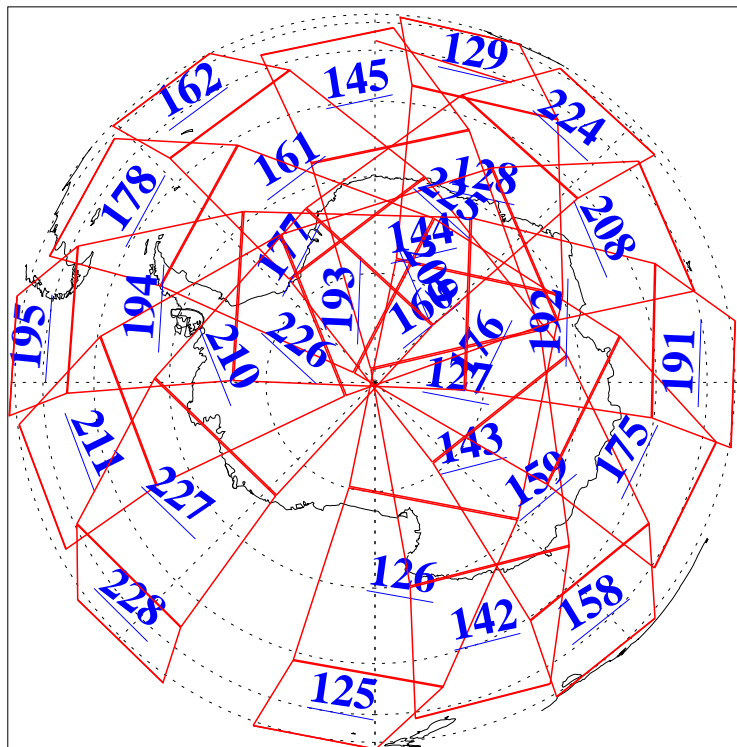

L1B Availability  
AMSU Granules: 240  
HSB Granules: 0  
AIRS Granules: 240

22 Jul 2005  
DoY 203  
Aqua Day 1175  
Granules: 1 to 120

Granules: 121 to 240

Legend: AMSU Available, HSB Available, AIRS Available

L1B Availability  
AMSU Granules: 240  
HSB Granules: 0  
AIRS Granules: 240

22 Jul 2005  
DoY 203  
Aqua Day 1175

Ascending Granules

Descending Granules

Legend: AMSU Available, HSB Available, AIRS Available

L1B Availability  
 AMSU Granules: 240  
 HSB Granules: 0  
 AIRS Granules: 240

22 Jul 2005  
 DoY 203  
 Aqua Day 1175

Northern Hemisphere Granules

Southern Hemisphere Granules

Legend: AMSU Available, HSB Available, AIRS Available