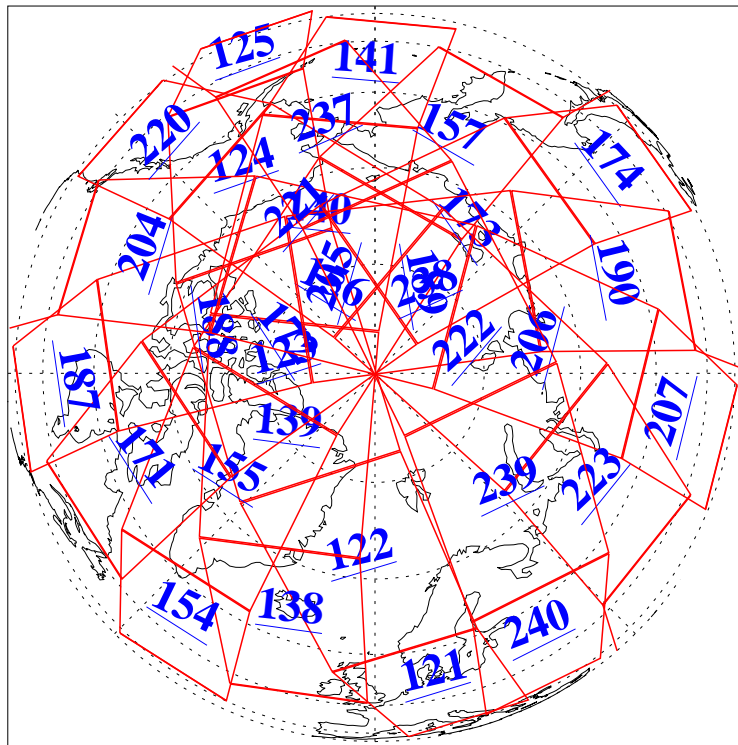

L1B Availability  
AMSU Granules: 240  
HSB Granules: 0  
AIRS Granules: 240

18 Jul 2005  
DoY 199  
Aqua Day 1171  
Granules: 1 to 120

Granules: 121 to 240

Legend: AMSU Available, HSB Available, AIRS Available

L1B Availability  
AMSU Granules: 240  
HSB Granules: 0  
AIRS Granules: 240

18 Jul 2005  
DoY 199  
Aqua Day 1171

Ascending Granules

Descending Granules

Legend: AMSU Available, HSB Available, AIRS Available

L1B Availability  
 AMSU Granules: 240  
 HSB Granules: 0  
 AIRS Granules: 240

18 Jul 2005  
 DoY 199  
 Aqua Day 1171

Northern Hemisphere Granules

Southern Hemisphere Granules

Legend: AMSU Available, HSB Available, AIRS Available