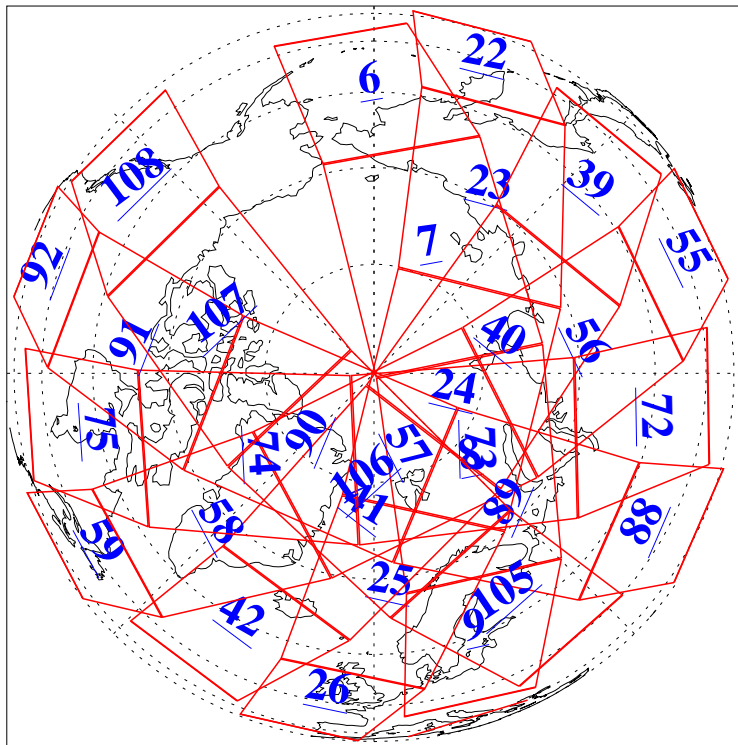

L1B Availability  
AMSU Granules: 240  
HSB Granules: 0  
AIRS Granules: 240

18 Jul 2005  
DoY 199  
Aqua Day 1171  
Granules: 1 to 120

Granules: 121 to 240

Legend: AMSU Available, HSB Available, AIRS Available

L1B Availability  
AMSU Granules: 240  
HSB Granules: 0  
AIRS Granules: 240

18 Jul 2005  
DoY 199  
Aqua Day 1171

Ascending Granules

Descending Granules

Legend: AMSU Available, HSB Available, AIRS Available

L1B Availability  
 AMSU Granules: 240  
 HSB Granules: 0  
 AIRS Granules: 240

18 Jul 2005  
 DoY 199  
 Aqua Day 1171

Northern Hemisphere Granules

Southern Hemisphere Granules

Legend: AMSU Available, HSB Available, AIRS Available