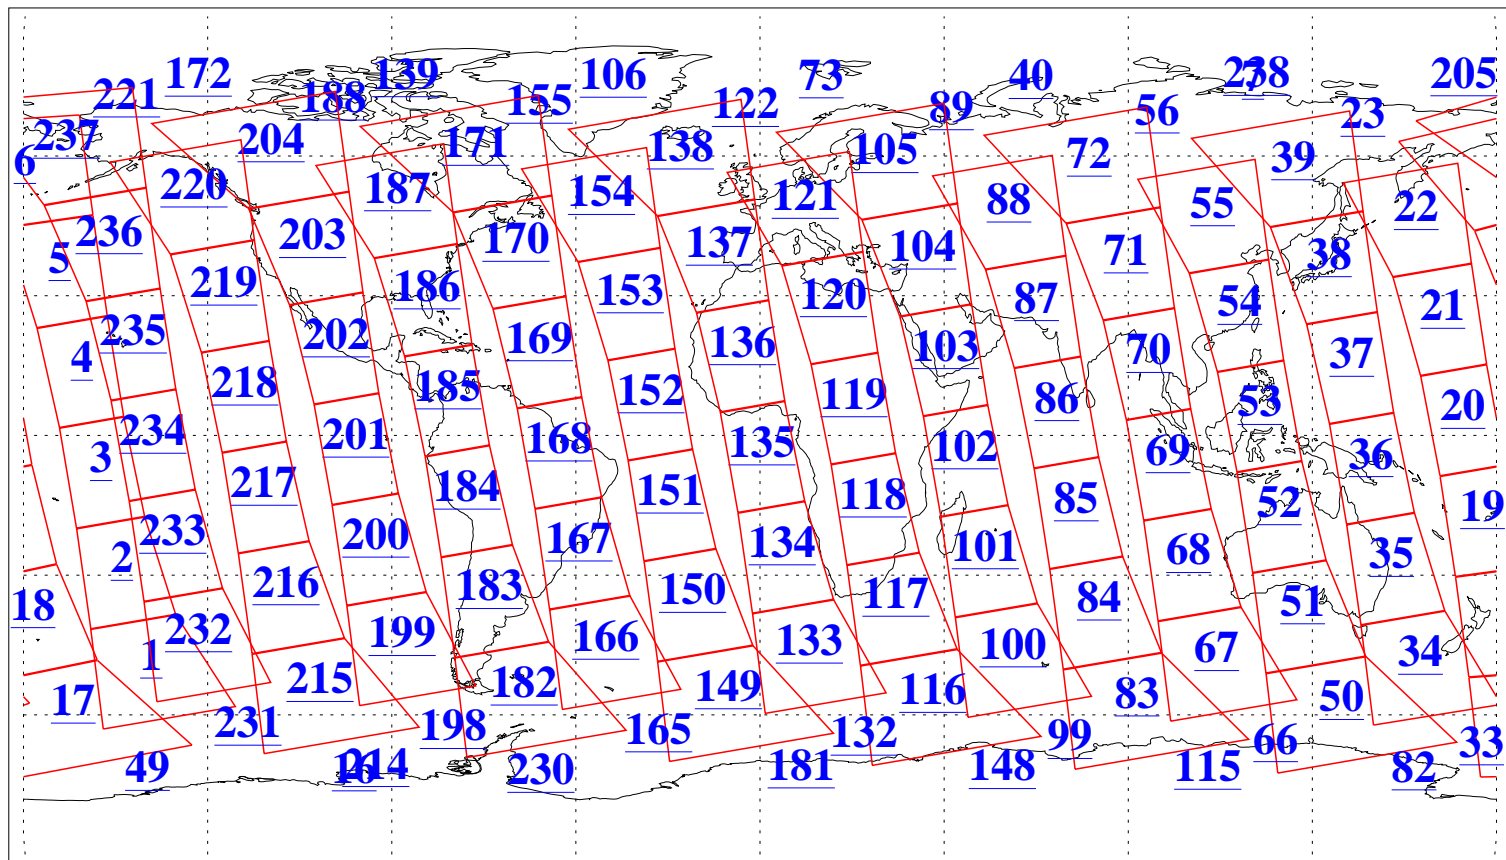

L1B Availability  
AMSU Granules: 240  
HSB Granules: 0  
AIRS Granules: 240

18 Jul 2005  
DoY 199  
Aqua Day 1171  
Granules: 1 to 120

Granules: 121 to 240

Legend: AMSU Available, HSB Available, AIRS Available

L1B Availability  
AMSU Granules: 240  
HSB Granules: 0  
AIRS Granules: 240

18 Jul 2005  
DoY 199  
Aqua Day 1171

Ascending Granules

Descending Granules

Legend: AMSU Available, HSB Available, AIRS Available

L1B Availability  
 AMSU Granules: 240  
 HSB Granules: 0  
 AIRS Granules: 240

18 Jul 2005  
 DoY 199  
 Aqua Day 1171

Northern Hemisphere Granules

Southern Hemisphere Granules

Legend: AMSU Available, HSB Available, AIRS Available