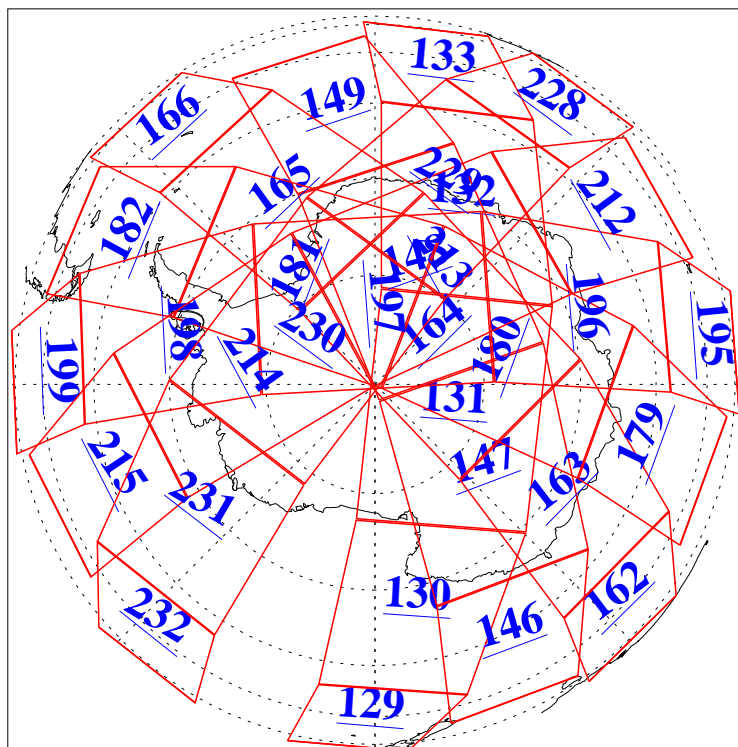

L1B Availability  
AMSU Granules: 240  
HSB Granules: 0  
AIRS Granules: 240

18 Jul 2005  
DoY 199  
Aqua Day 1171  
Granules: 1 to 120

Granules: 121 to 240

Legend: AMSU Available, HSB Available, AIRS Available

L1B Availability  
AMSU Granules: 240  
HSB Granules: 0  
AIRS Granules: 240

18 Jul 2005  
DoY 199  
Aqua Day 1171

Ascending Granules

Descending Granules

Legend: AMSU Available, HSB Available, AIRS Available

L1B Availability  
 AMSU Granules: 240  
 HSB Granules: 0  
 AIRS Granules: 240

18 Jul 2005  
 DoY 199  
 Aqua Day 1171

Northern Hemisphere Granules

Southern Hemisphere Granules

Legend: AMSU Available, HSB Available, AIRS Available