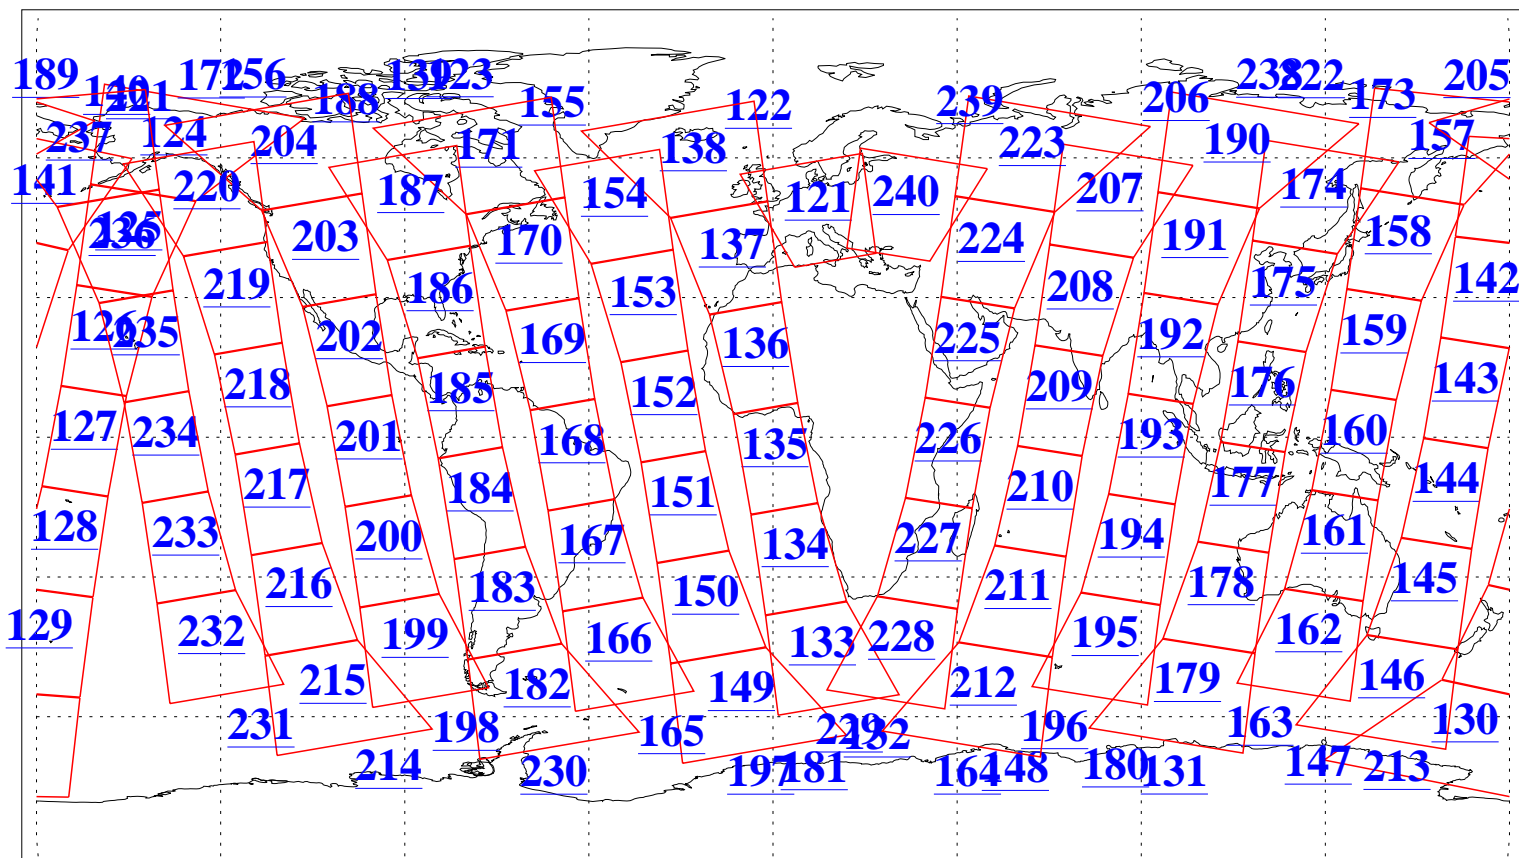

L1B Availability  
AMSU Granules: 240  
HSB Granules: 0  
AIRS Granules: 240

18 Jul 2005  
DoY 199  
Aqua Day 1171  
Granules: 1 to 120

Granules: 121 to 240

Legend: AMSU Available, HSB Available, AIRS Available

L1B Availability  
AMSU Granules: 240  
HSB Granules: 0  
AIRS Granules: 240

18 Jul 2005  
DoY 199  
Aqua Day 1171

Ascending Granules

Descending Granules

Legend: AMSU Available, HSB Available, AIRS Available

L1B Availability  
 AMSU Granules: 240  
 HSB Granules: 0  
 AIRS Granules: 240

18 Jul 2005  
 DoY 199  
 Aqua Day 1171

Northern Hemisphere Granules

Southern Hemisphere Granules

Legend: AMSU Available, HSB Available, AIRS Available