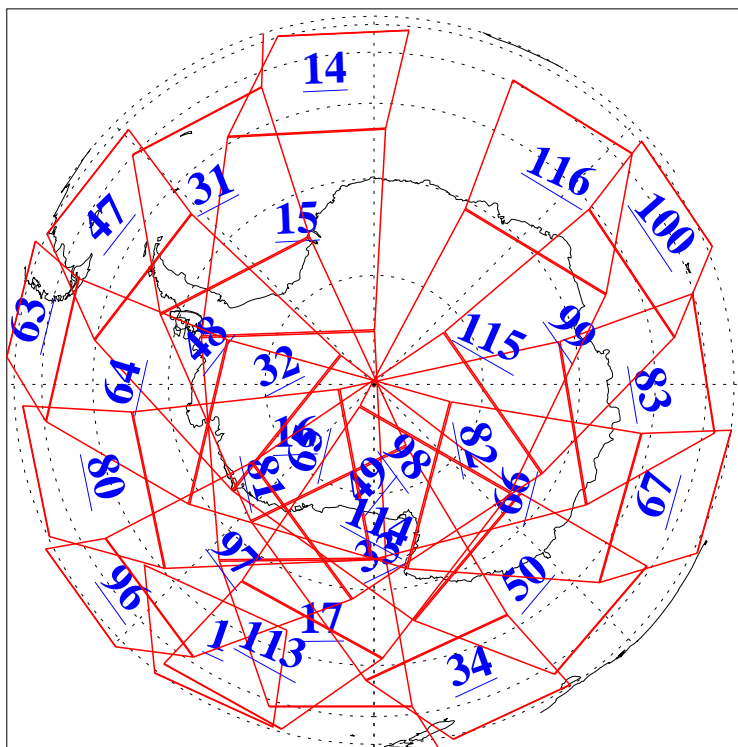

L1B Availability  
AMSU Granules: 240  
HSB Granules: 0  
AIRS Granules: 240

18 Jul 2005  
DoY 199  
Aqua Day 1171  
Granules: 1 to 120

Granules: 121 to 240

Legend: AMSU Available, HSB Available, AIRS Available

L1B Availability  
AMSU Granules: 240  
HSB Granules: 0  
AIRS Granules: 240

18 Jul 2005  
DoY 199  
Aqua Day 1171

Ascending Granules

Descending Granules

Legend: AMSU Available, HSB Available, AIRS Available

L1B Availability  
 AMSU Granules: 240  
 HSB Granules: 0  
 AIRS Granules: 240

18 Jul 2005  
 DoY 199  
 Aqua Day 1171

Northern Hemisphere Granules

Southern Hemisphere Granules

Legend: AMSU Available, HSB Available, AIRS Available