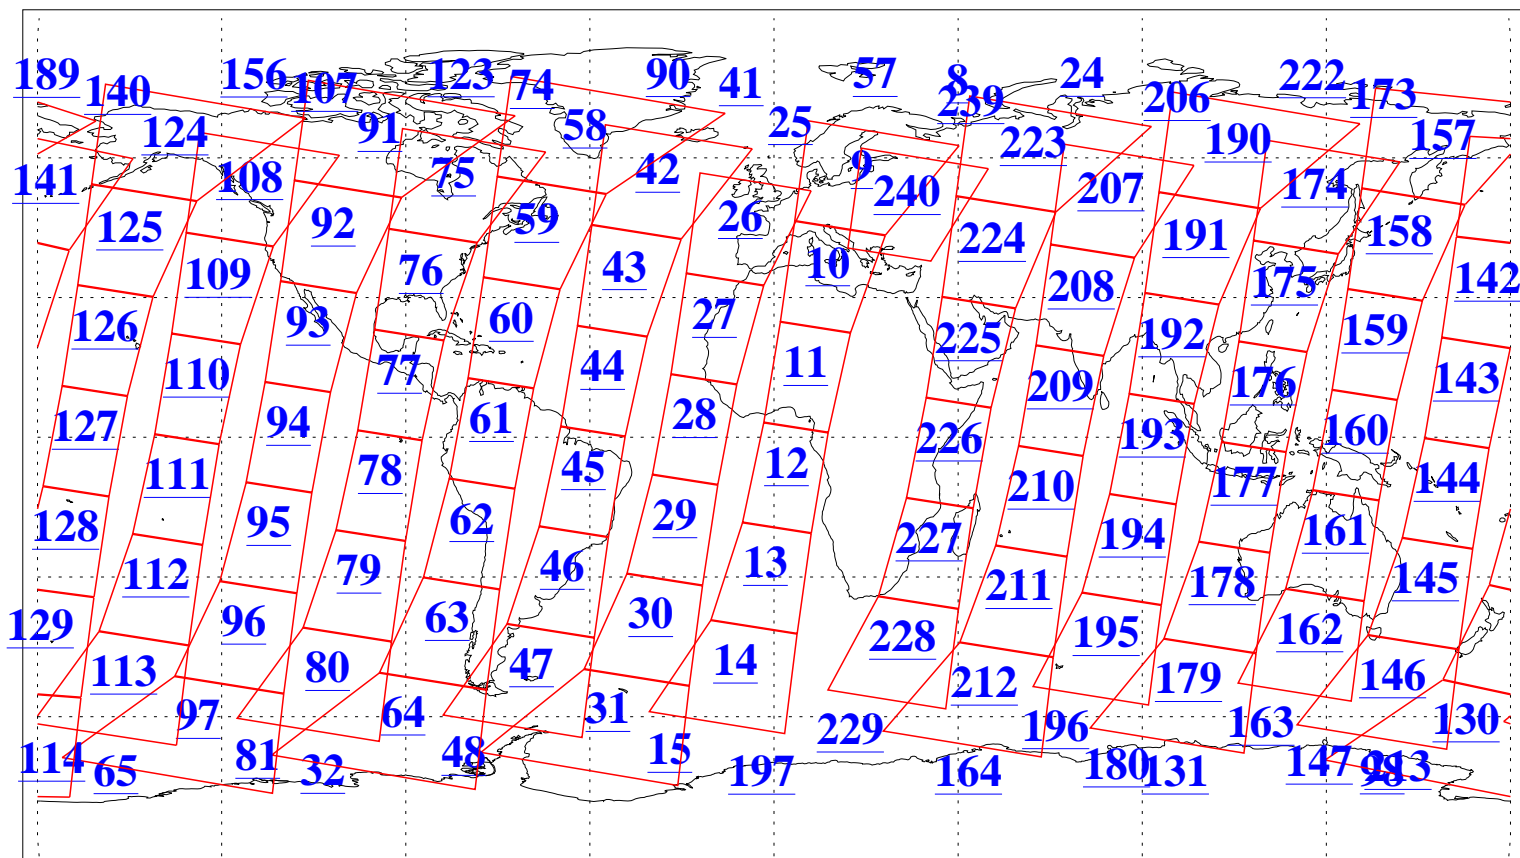

L1B Availability  
AMSU Granules: 240  
HSB Granules: 0  
AIRS Granules: 240

18 Jul 2005  
DoY 199  
Aqua Day 1171  
Granules: 1 to 120

Granules: 121 to 240

Legend: AMSU Available, HSB Available, AIRS Available

L1B Availability  
AMSU Granules: 240  
HSB Granules: 0  
AIRS Granules: 240

18 Jul 2005  
DoY 199  
Aqua Day 1171

Ascending Granules

Descending Granules

Legend: AMSU Available, HSB Available, AIRS Available

L1B Availability  
 AMSU Granules: 240  
 HSB Granules: 0  
 AIRS Granules: 240

18 Jul 2005  
 DoY 199  
 Aqua Day 1171

Northern Hemisphere Granules

Southern Hemisphere Granules

Legend: AMSU Available, HSB Available, AIRS Available