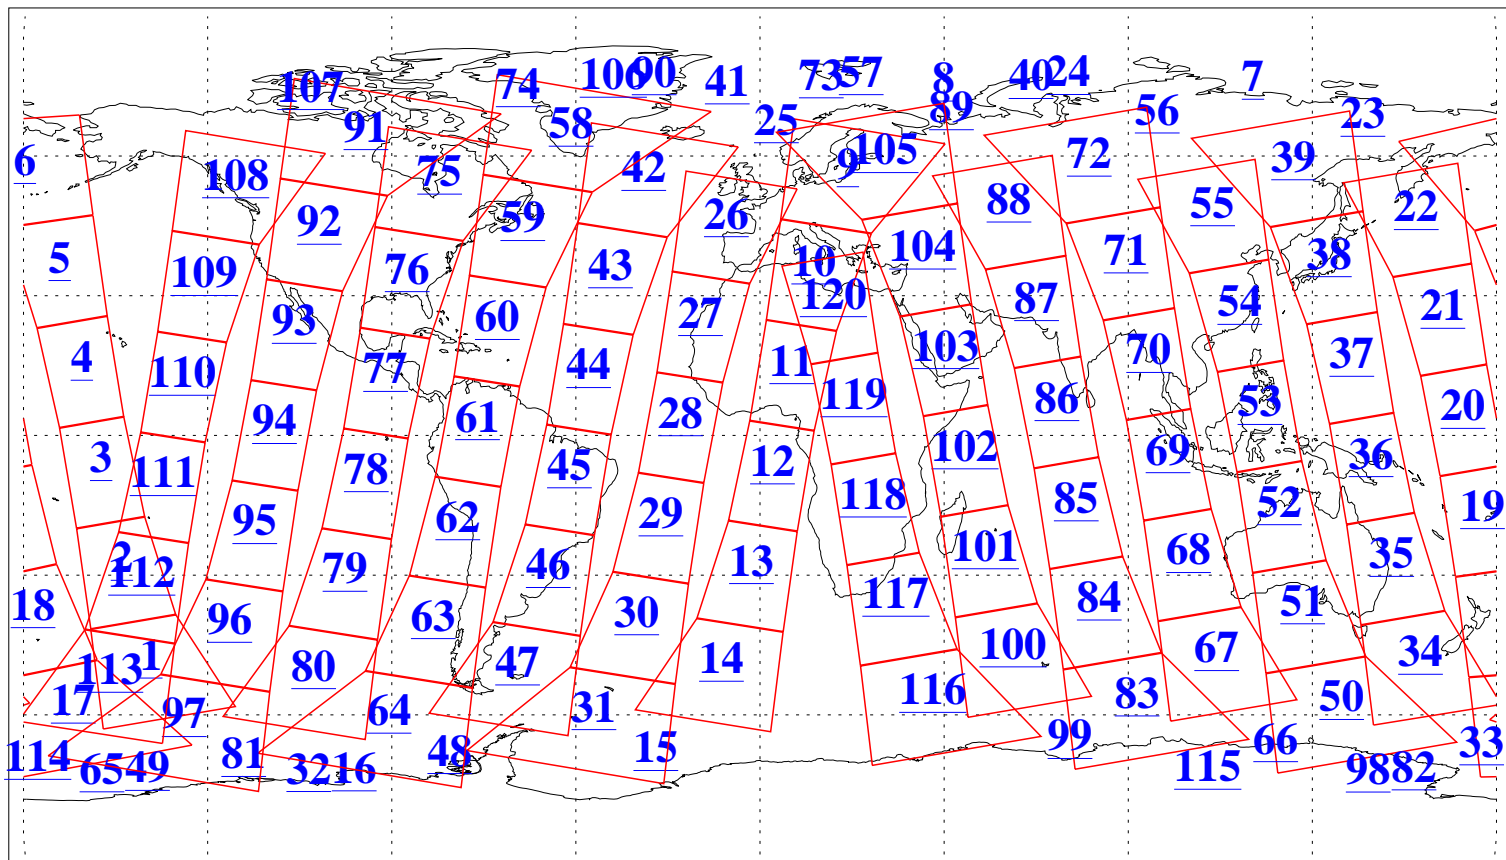

L1B Availability  
AMSU Granules: 240  
HSB Granules: 0  
AIRS Granules: 240

18 Jul 2005  
DoY 199  
Aqua Day 1171  
Granules: 1 to 120

Granules: 121 to 240

Legend: AMSU Available, HSB Available, AIRS Available

L1B Availability  
AMSU Granules: 240  
HSB Granules: 0  
AIRS Granules: 240

18 Jul 2005  
DoY 199  
Aqua Day 1171

Ascending Granules

Descending Granules

Legend: AMSU Available, HSB Available, AIRS Available

L1B Availability  
 AMSU Granules: 240  
 HSB Granules: 0  
 AIRS Granules: 240

18 Jul 2005  
 DoY 199  
 Aqua Day 1171

Northern Hemisphere Granules

Southern Hemisphere Granules

Legend: AMSU Available, HSB Available, AIRS Available