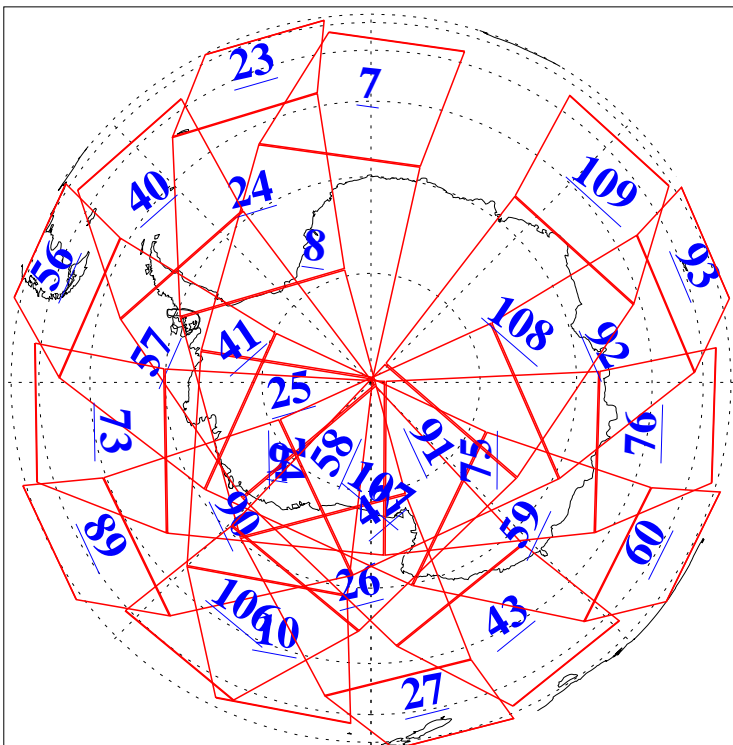

L1B Availability
AMSU Granules: 240
HSB Granules: 0
AIRS Granules: 240

17 Jul 2005
DoY 198
Aqua Day 1170
Granules: 1 to 120

Granules: 121 to 240

Legend: AMSU Available, HSB Available, AIRS Available

L1B Availability
AMSU Granules: 240
HSB Granules: 0
AIRS Granules: 240

17 Jul 2005
DoY 198
Aqua Day 1170
Ascending Granules

Descending Granules

Legend: AMSU Available, HSB Available, AIRS Available

L1B Availability
 AMSU Granules: 240
 HSB Granules: 0
 AIRS Granules: 240

17 Jul 2005
 DoY 198
 Aqua Day 1170

Northern Hemisphere Granules

Southern Hemisphere Granules

Legend: AMSU Available, ~~HSB Available~~, AIRS Available