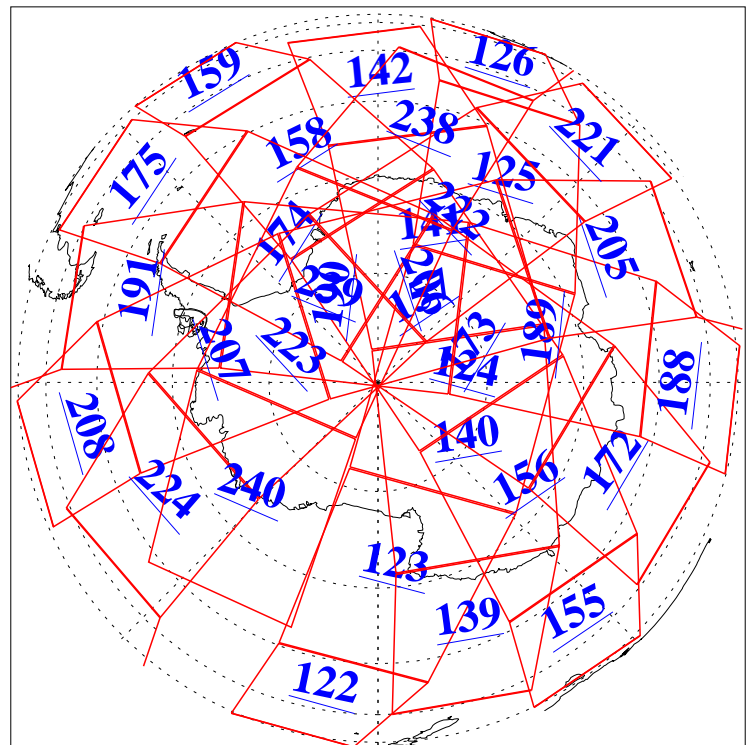

L1B Availability
AMSU Granules: 240
HSB Granules: 0
AIRS Granules: 240

17 Jul 2005
DoY 198
Aqua Day 1170
Granules: 1 to 120

Granules: 121 to 240

Legend: AMSU Available, HSB Available, AIRS Available

L1B Availability
AMSU Granules: 240
HSB Granules: 0
AIRS Granules: 240

17 Jul 2005
DoY 198
Aqua Day 1170
Ascending Granules

Descending Granules

Legend: AMSU Available, HSB Available, AIRS Available

L1B Availability
 AMSU Granules: 240
 HSB Granules: 0
 AIRS Granules: 240

17 Jul 2005
 DoY 198
 Aqua Day 1170

Northern Hemisphere Granules

Southern Hemisphere Granules

Legend: AMSU Available, ~~HSB Available~~, AIRS Available