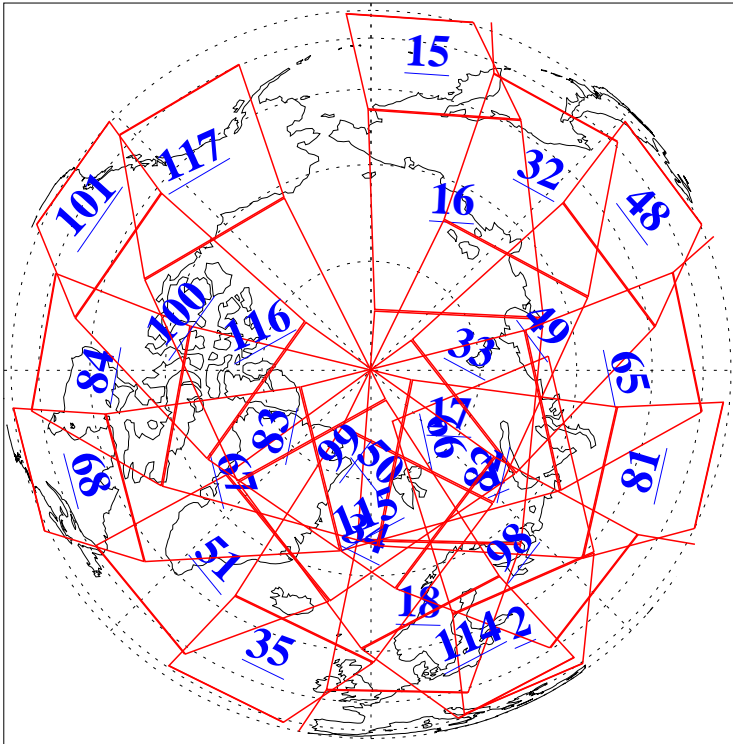

L1B Availability
AMSU Granules: 240
HSB Granules: 0
AIRS Granules: 240

17 Jul 2005
DoY 198
Aqua Day 1170
Granules: 1 to 120

Granules: 121 to 240

Legend: AMSU Available, HSB Available, AIRS Available

L1B Availability
AMSU Granules: 240
HSB Granules: 0
AIRS Granules: 240

17 Jul 2005
DoY 198
Aqua Day 1170
Ascending Granules

Descending Granules

Legend: AMSU Available, HSB Available, AIRS Available

L1B Availability
 AMSU Granules: 240
 HSB Granules: 0
 AIRS Granules: 240

17 Jul 2005
 DoY 198
 Aqua Day 1170

Northern Hemisphere Granules

Southern Hemisphere Granules

Legend: AMSU Available, ~~HSB Available~~, AIRS Available