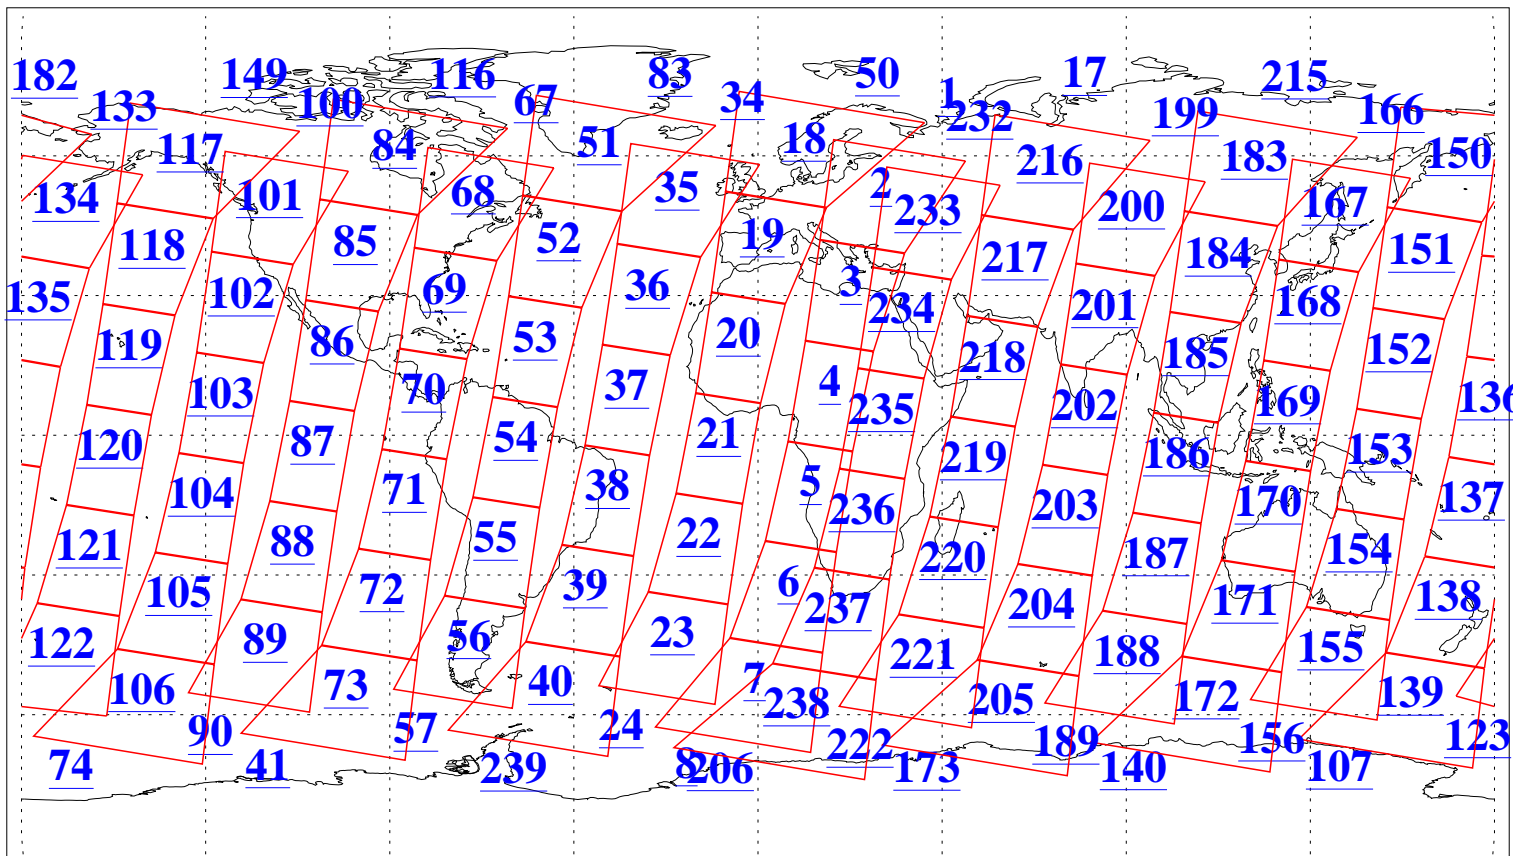

L1B Availability
AMSU Granules: 240
HSB Granules: 0
AIRS Granules: 240

17 Jul 2005
DoY 198
Aqua Day 1170
Granules: 1 to 120

Granules: 121 to 240

Legend: AMSU Available, HSB Available, AIRS Available

L1B Availability
AMSU Granules: 240
HSB Granules: 0
AIRS Granules: 240

17 Jul 2005
DoY 198
Aqua Day 1170
Ascending Granules

Descending Granules

Legend: AMSU Available, HSB Available, AIRS Available

L1B Availability
 AMSU Granules: 240
 HSB Granules: 0
 AIRS Granules: 240

17 Jul 2005
 DoY 198
 Aqua Day 1170

Northern Hemisphere Granules

Southern Hemisphere Granules

Legend: AMSU Available, ~~HSB Available~~, AIRS Available