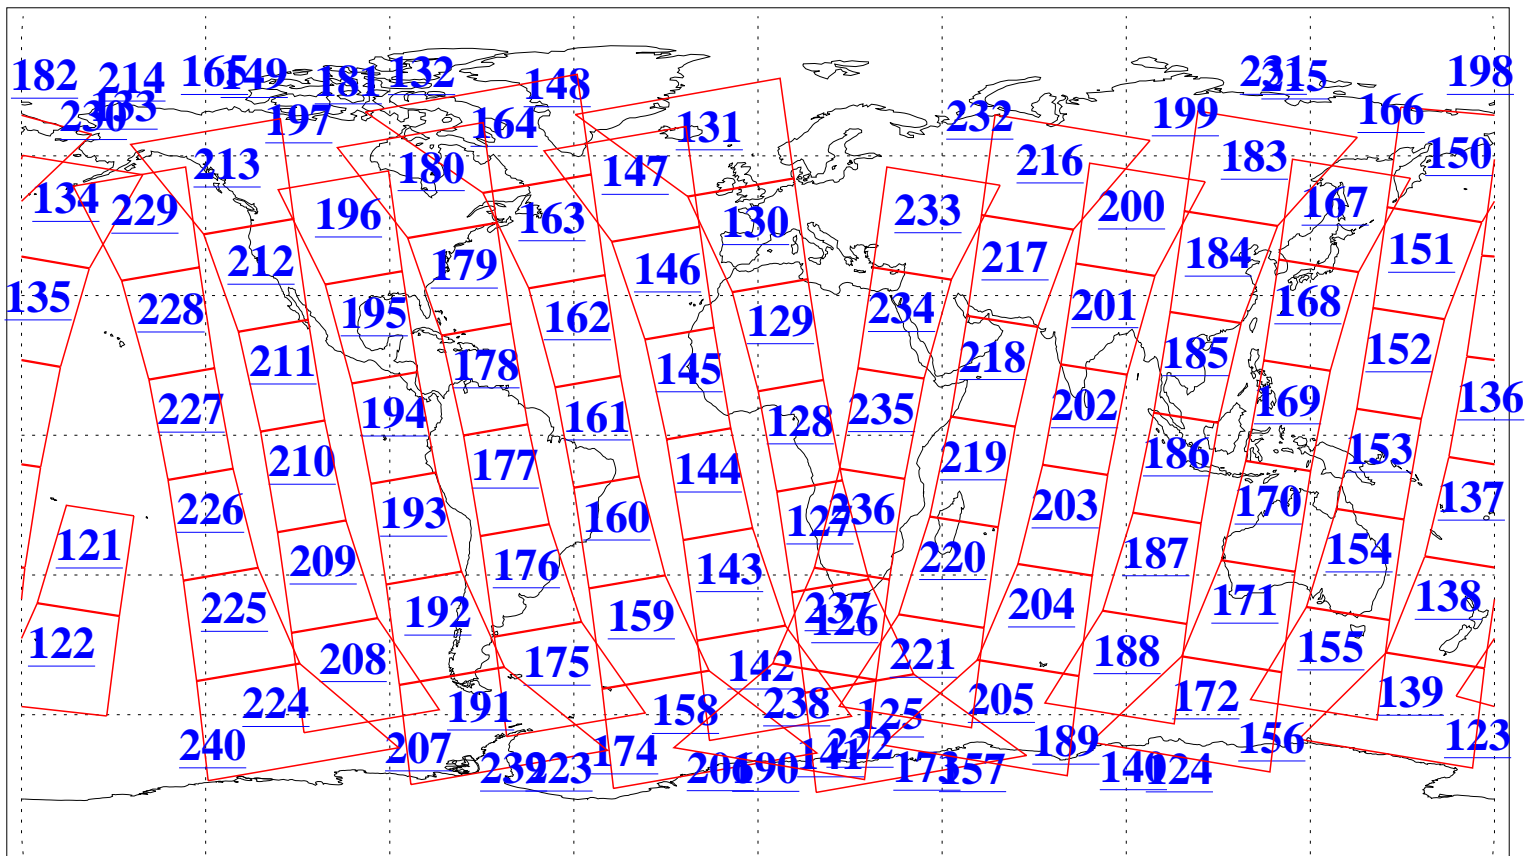

L1B Availability
AMSU Granules: 240
HSB Granules: 0
AIRS Granules: 240

17 Jul 2005
DoY 198
Aqua Day 1170
Granules: 1 to 120

Granules: 121 to 240

Legend: AMSU Available, HSB Available, AIRS Available

L1B Availability
AMSU Granules: 240
HSB Granules: 0
AIRS Granules: 240

17 Jul 2005
DoY 198
Aqua Day 1170
Ascending Granules

Descending Granules

Legend: AMSU Available, HSB Available, AIRS Available

L1B Availability
 AMSU Granules: 240
 HSB Granules: 0
 AIRS Granules: 240

17 Jul 2005
 DoY 198
 Aqua Day 1170