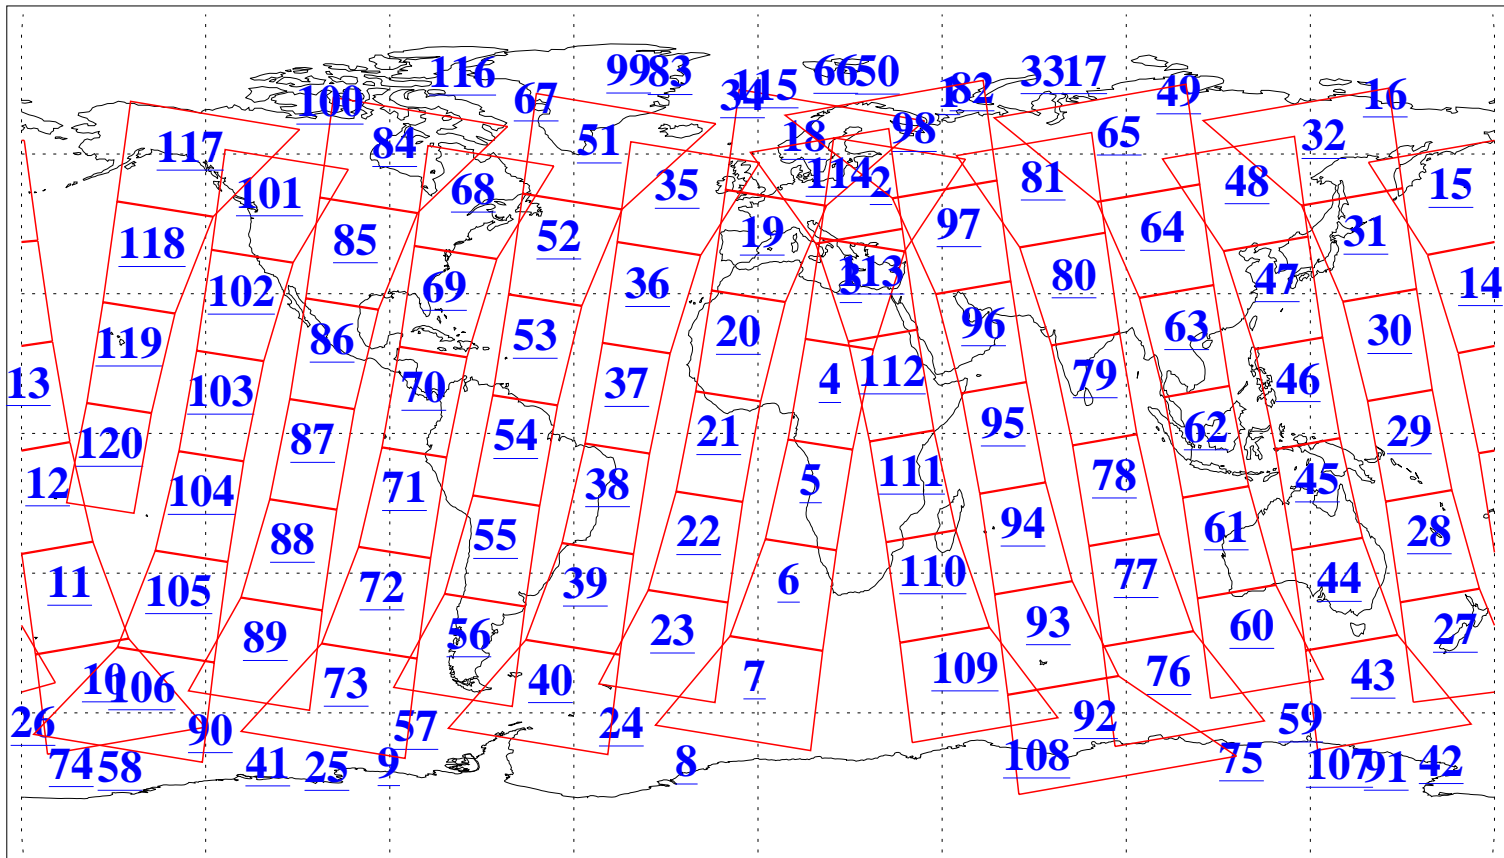

L1B Availability
AMSU Granules: 240
HSB Granules: 0
AIRS Granules: 240

17 Jul 2005
DoY 198
Aqua Day 1170
Granules: 1 to 120

Granules: 121 to 240

Legend: AMSU Available, HSB Available, AIRS Available

L1B Availability
AMSU Granules: 240
HSB Granules: 0
AIRS Granules: 240

17 Jul 2005
DoY 198
Aqua Day 1170
Ascending Granules

Descending Granules

Legend: AMSU Available, HSB Available, AIRS Available

L1B Availability
 AMSU Granules: 240
 HSB Granules: 0
 AIRS Granules: 240

17 Jul 2005
 DoY 198
 Aqua Day 1170

Northern Hemisphere Granules

Southern Hemisphere Granules

Legend: AMSU Available, ~~HSB Available~~, AIRS Available