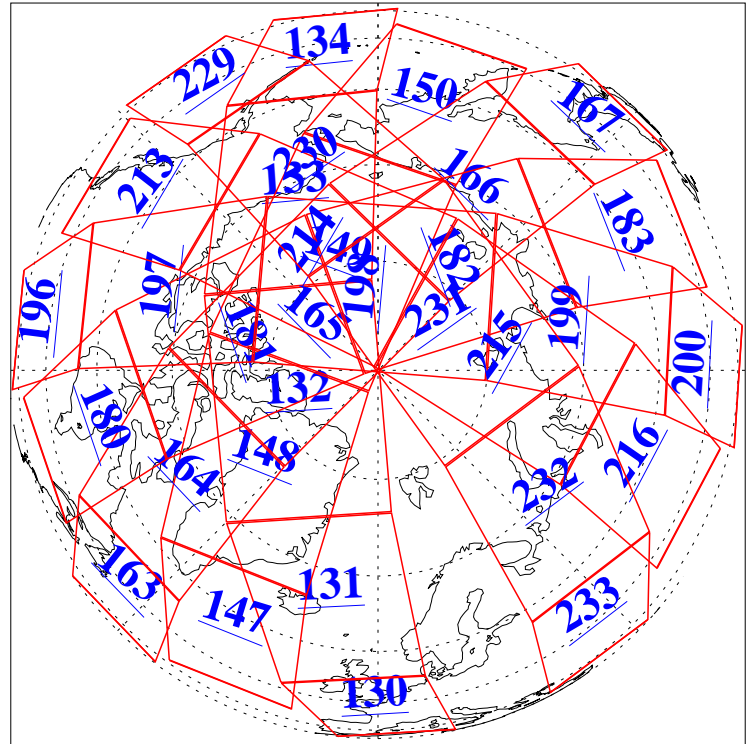

L1B Availability
AMSU Granules: 240
HSB Granules: 0
AIRS Granules: 240

17 Jul 2005
DoY 198
Aqua Day 1170
Granules: 1 to 120

Granules: 121 to 240

Legend: AMSU Available, HSB Available, AIRS Available

L1B Availability
AMSU Granules: 240
HSB Granules: 0
AIRS Granules: 240

17 Jul 2005
DoY 198
Aqua Day 1170
Ascending Granules

Descending Granules

Legend: AMSU Available, HSB Available, AIRS Available

L1B Availability
 AMSU Granules: 240
 HSB Granules: 0
 AIRS Granules: 240

17 Jul 2005
 DoY 198
 Aqua Day 1170

Northern Hemisphere Granules

Southern Hemisphere Granules

Legend: AMSU Available, ~~HSB Available~~, AIRS Available