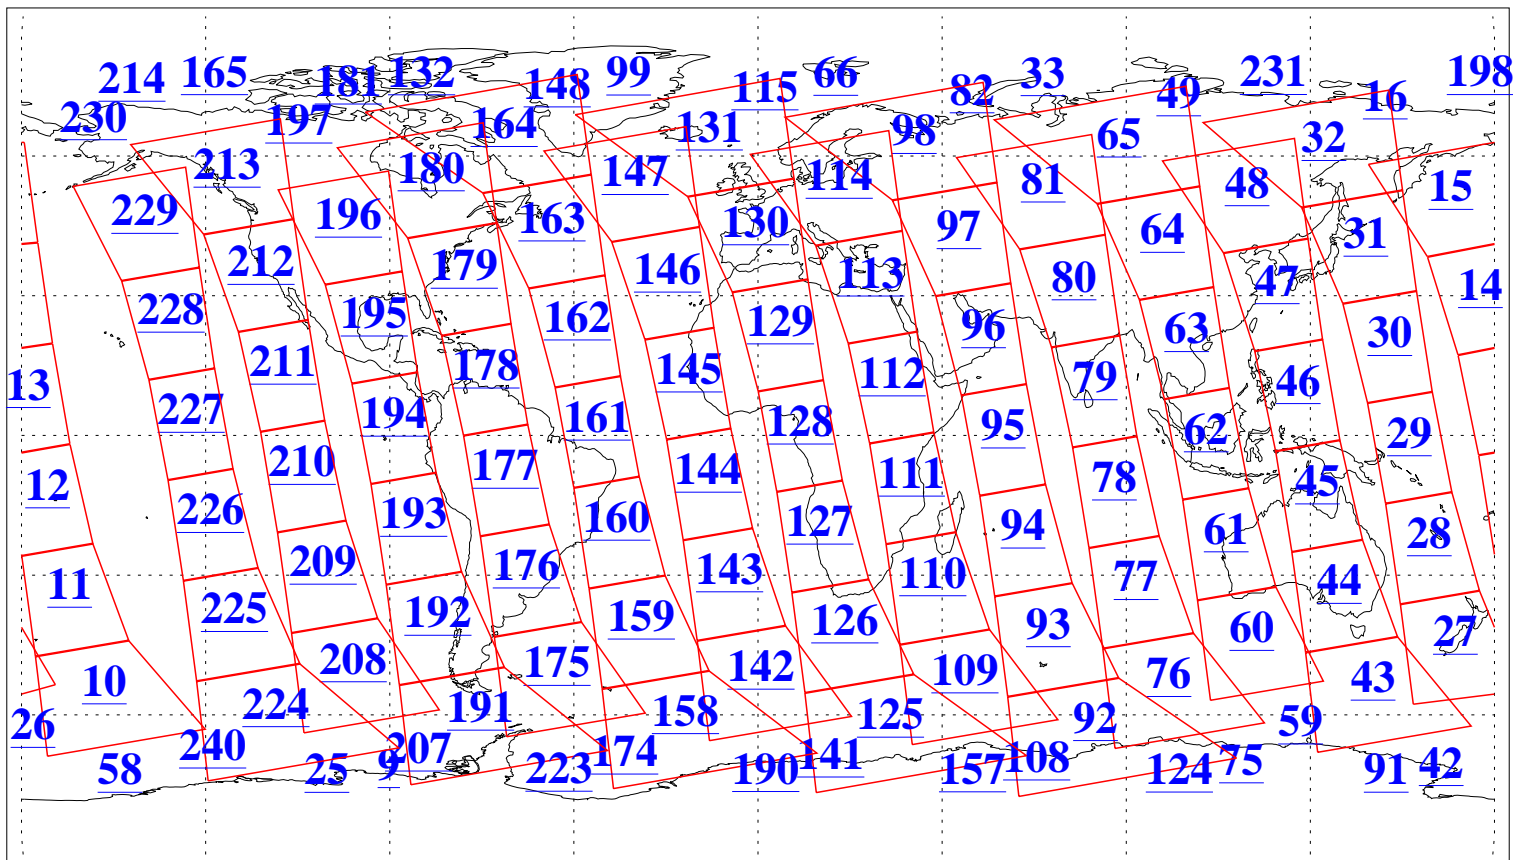

L1B Availability
AMSU Granules: 240
HSB Granules: 0
AIRS Granules: 240

17 Jul 2005
DoY 198
Aqua Day 1170
Granules: 1 to 120

Granules: 121 to 240

Legend: AMSU Available, HSB Available, AIRS Available

L1B Availability
AMSU Granules: 240
HSB Granules: 0
AIRS Granules: 240

17 Jul 2005
DoY 198
Aqua Day 1170
Ascending Granules

Descending Granules

Legend: AMSU Available, HSB Available, AIRS Available

L1B Availability
 AMSU Granules: 240
 HSB Granules: 0
 AIRS Granules: 240

17 Jul 2005
 DoY 198
 Aqua Day 1170