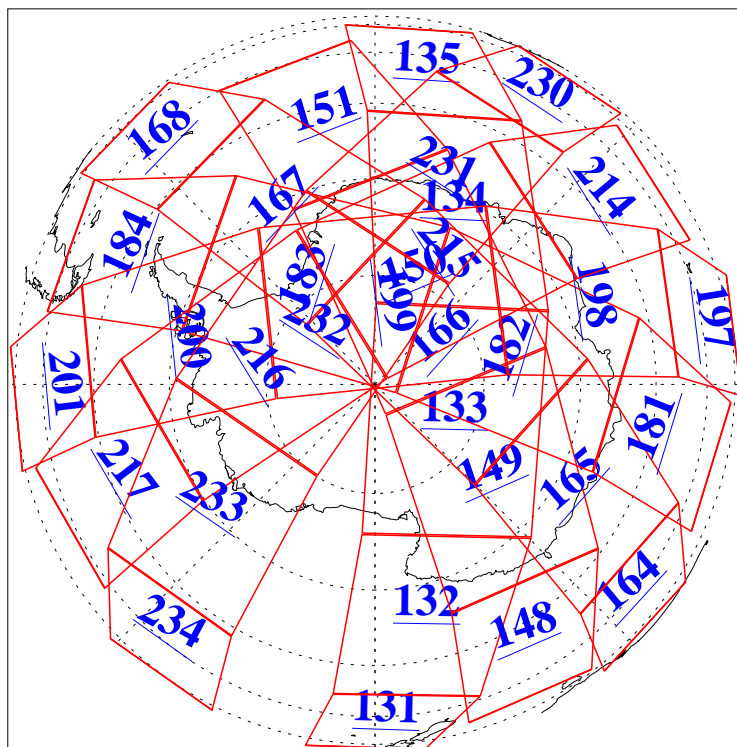

L1B Availability
AMSU Granules: 240
HSB Granules: 0
AIRS Granules: 240

16 Jul 2005
DoY 197
Aqua Day 1169
Granules: 1 to 120

Granules: 121 to 240

Legend: AMSU Available, HSB Available, AIRS Available

L1B Availability
AMSU Granules: 240
HSB Granules: 0
AIRS Granules: 240

16 Jul 2005
DoY 197
Aqua Day 1169
Ascending Granules

Descending Granules

Legend: AMSU Available, HSB Available, AIRS Available

L1B Availability
 AMSU Granules: 240
 HSB Granules: 0
 AIRS Granules: 240

16 Jul 2005
 DoY 197
 Aqua Day 1169

Northern Hemisphere Granules

Southern Hemisphere Granules

Legend: AMSU Available, HSB Available, AIRS Available