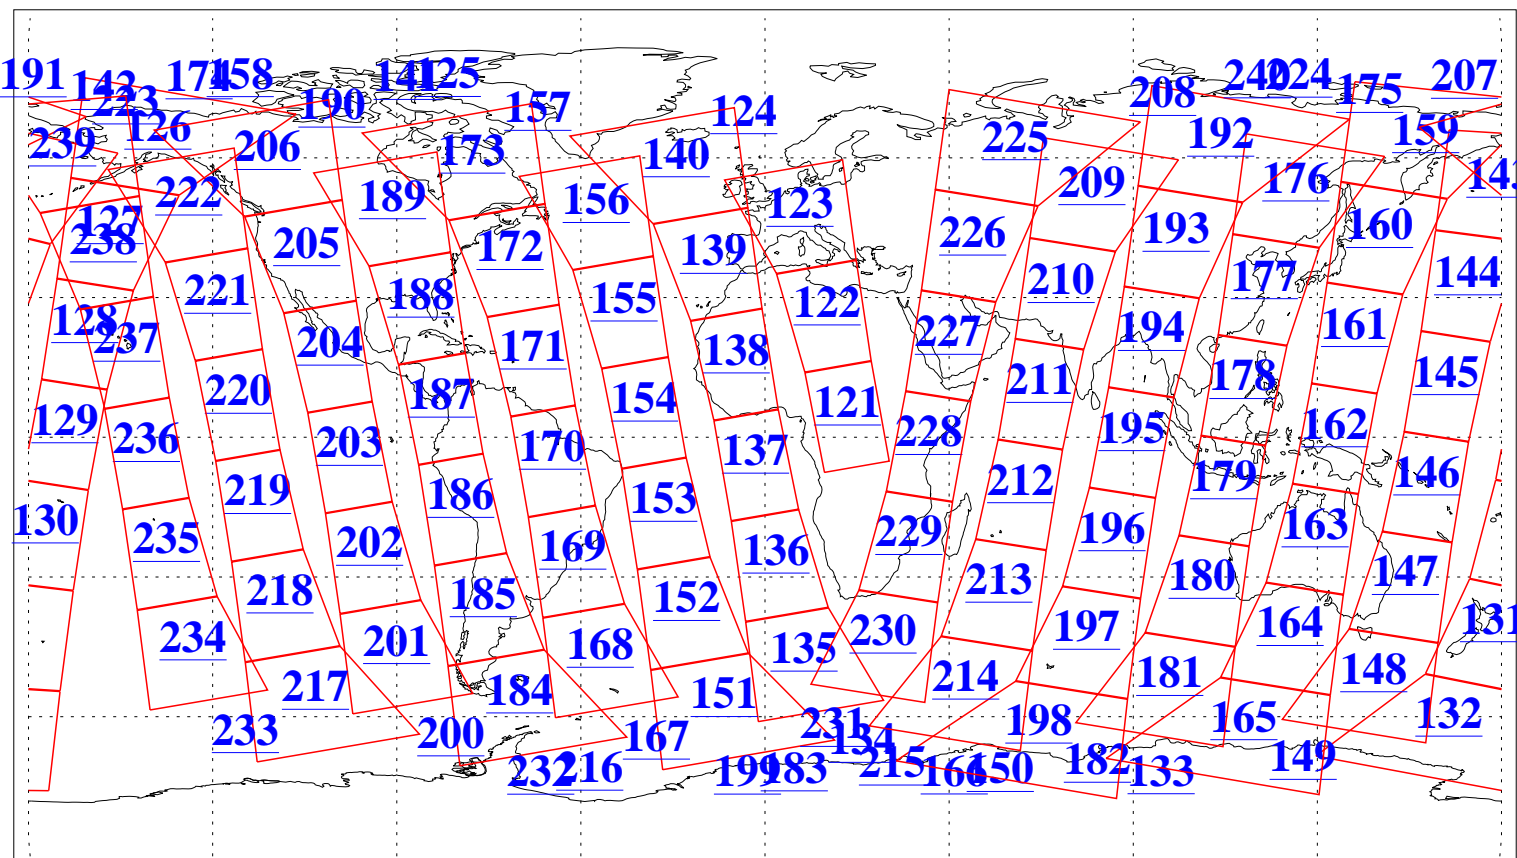

L1B Availability
AMSU Granules: 240
HSB Granules: 0
AIRS Granules: 240

16 Jul 2005
DoY 197
Aqua Day 1169
Granules: 1 to 120

Granules: 121 to 240

Legend: AMSU Available, HSB Available, AIRS Available

L1B Availability
AMSU Granules: 240
HSB Granules: 0
AIRS Granules: 240

16 Jul 2005
DoY 197
Aqua Day 1169
Ascending Granules

Descending Granules

Legend: AMSU Available, HSB Available, AIRS Available

L1B Availability
 AMSU Granules: 240
 HSB Granules: 0
 AIRS Granules: 240

16 Jul 2005
 DoY 197
 Aqua Day 1169

Northern Hemisphere Granules

Southern Hemisphere Granules

Legend: AMSU Available, HSB Available, AIRS Available