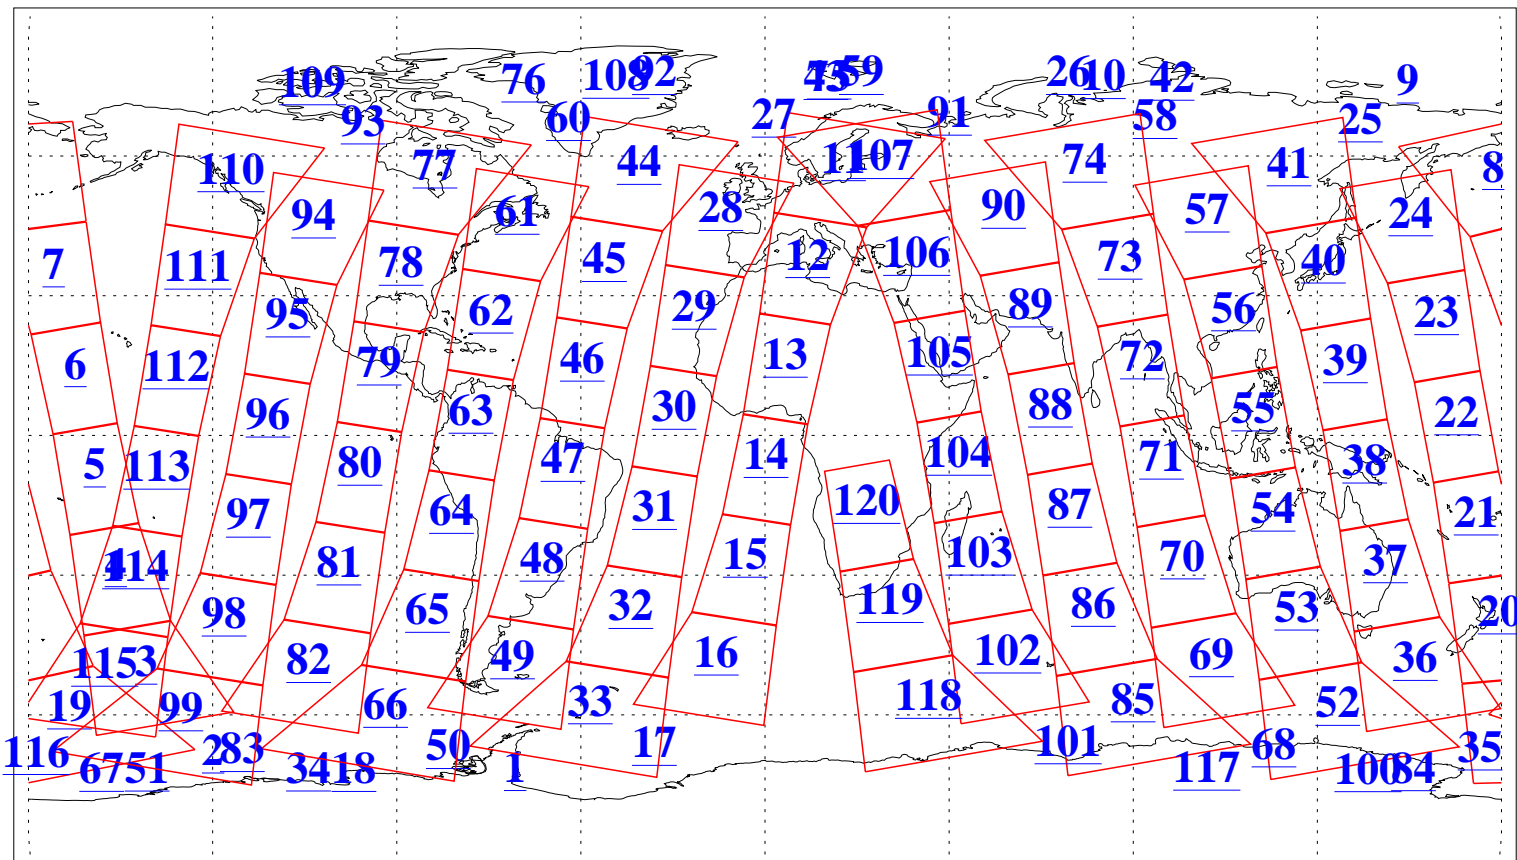

L1B Availability
AMSU Granules: 240
HSB Granules: 0
AIRS Granules: 240

16 Jul 2005
DoY 197
Aqua Day 1169
Granules: 1 to 120

Granules: 121 to 240

Legend: AMSU Available, HSB Available, AIRS Available

L1B Availability
AMSU Granules: 240
HSB Granules: 0
AIRS Granules: 240

16 Jul 2005
DoY 197
Aqua Day 1169
Ascending Granules

Descending Granules

Legend: AMSU Available, HSB Available, AIRS Available

L1B Availability
 AMSU Granules: 240
 HSB Granules: 0
 AIRS Granules: 240

16 Jul 2005
 DoY 197
 Aqua Day 1169

Northern Hemisphere Granules

Southern Hemisphere Granules

Legend: AMSU Available, HSB Available, AIRS Available