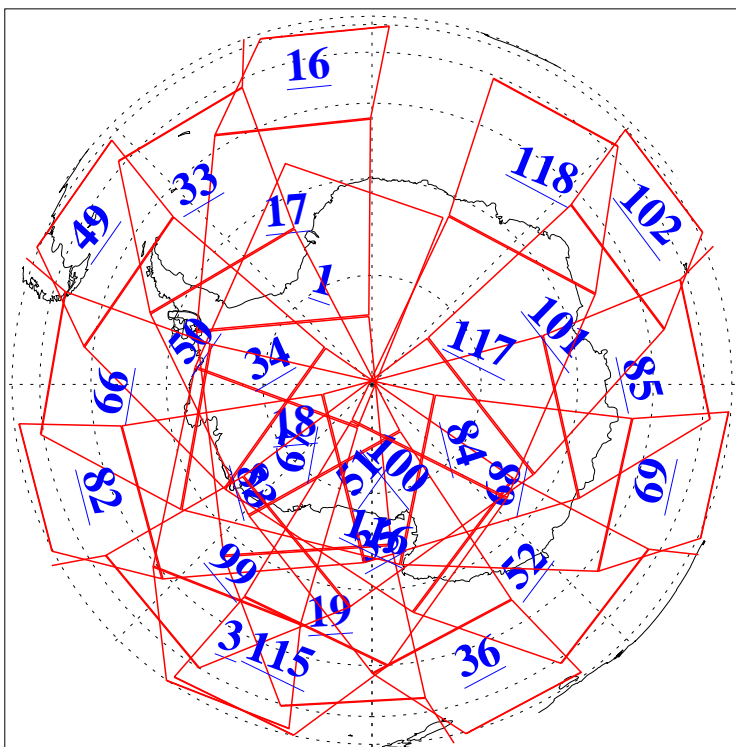

L1B Availability
AMSU Granules: 240
HSB Granules: 0
AIRS Granules: 240

16 Jul 2005
DoY 197
Aqua Day 1169
Granules: 1 to 120

Granules: 121 to 240

Legend: AMSU Available, HSB Available, AIRS Available

L1B Availability
AMSU Granules: 240
HSB Granules: 0
AIRS Granules: 240

16 Jul 2005
DoY 197
Aqua Day 1169
Ascending Granules

Descending Granules

Legend: AMSU Available, HSB Available, AIRS Available

L1B Availability
 AMSU Granules: 240
 HSB Granules: 0
 AIRS Granules: 240

16 Jul 2005
 DoY 197
 Aqua Day 1169

Northern Hemisphere Granules

Southern Hemisphere Granules

Legend: AMSU Available, HSB Available, AIRS Available