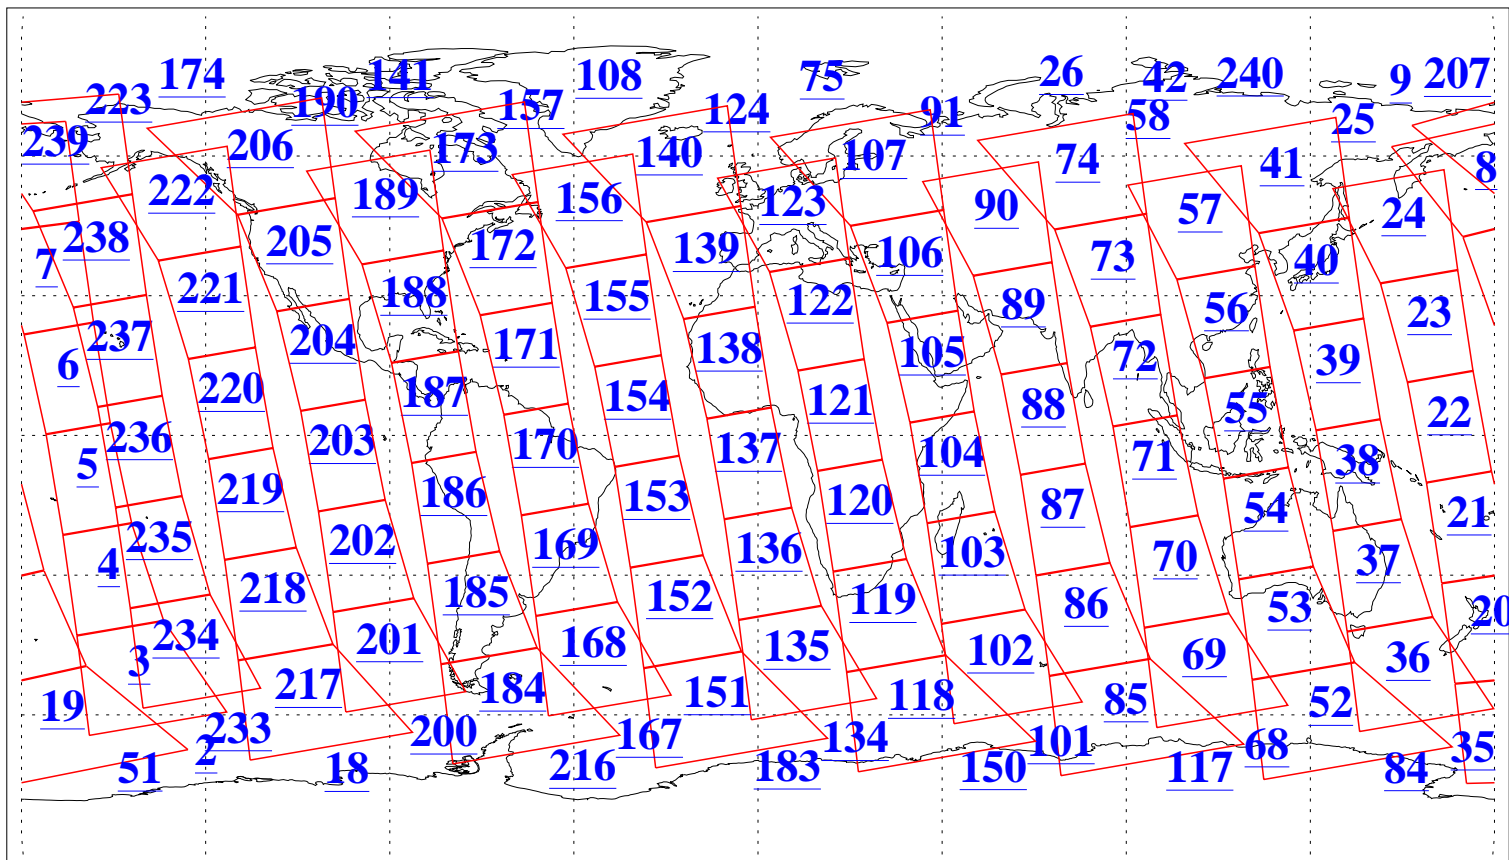

L1B Availability
AMSU Granules: 240
HSB Granules: 0
AIRS Granules: 240

16 Jul 2005
DoY 197
Aqua Day 1169
Granules: 1 to 120

Granules: 121 to 240

Legend: AMSU Available, HSB Available, AIRS Available

L1B Availability
AMSU Granules: 240
HSB Granules: 0
AIRS Granules: 240

16 Jul 2005
DoY 197
Aqua Day 1169
Ascending Granules

Descending Granules

Legend: AMSU Available, HSB Available, AIRS Available

L1B Availability
 AMSU Granules: 240
 HSB Granules: 0
 AIRS Granules: 240

16 Jul 2005
 DoY 197
 Aqua Day 1169

Northern Hemisphere Granules

Southern Hemisphere Granules

Legend: AMSU Available, HSB Available, AIRS Available