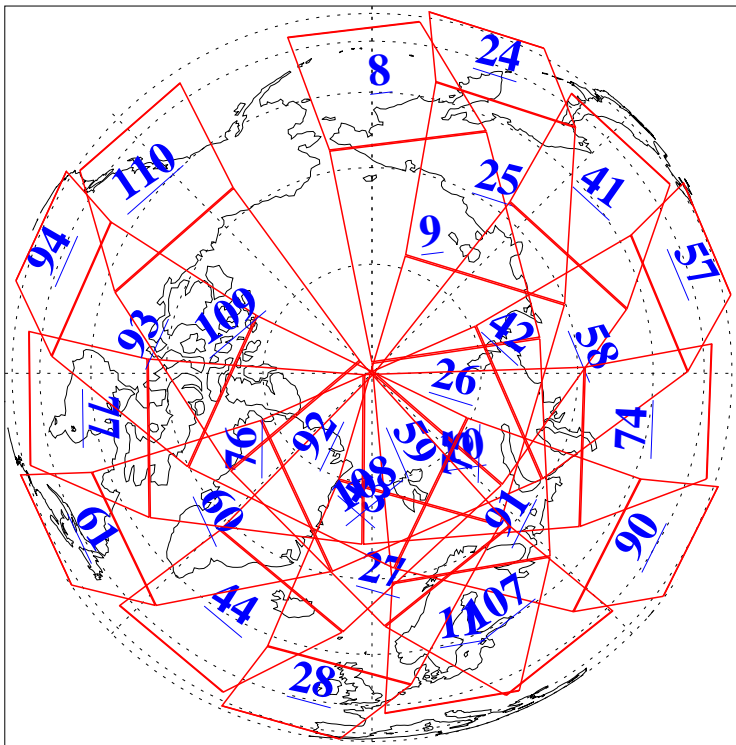

L1B Availability
AMSU Granules: 240
HSB Granules: 0
AIRS Granules: 240

16 Jul 2005
DoY 197
Aqua Day 1169
Granules: 1 to 120

Granules: 121 to 240

Legend: AMSU Available, HSB Available, AIRS Available

L1B Availability
AMSU Granules: 240
HSB Granules: 0
AIRS Granules: 240

16 Jul 2005
DoY 197
Aqua Day 1169
Ascending Granules

Descending Granules

Legend: AMSU Available, HSB Available, AIRS Available

L1B Availability
 AMSU Granules: 240
 HSB Granules: 0
 AIRS Granules: 240

16 Jul 2005
 DoY 197
 Aqua Day 1169

Northern Hemisphere Granules

Southern Hemisphere Granules

Legend: AMSU Available, HSB Available, AIRS Available