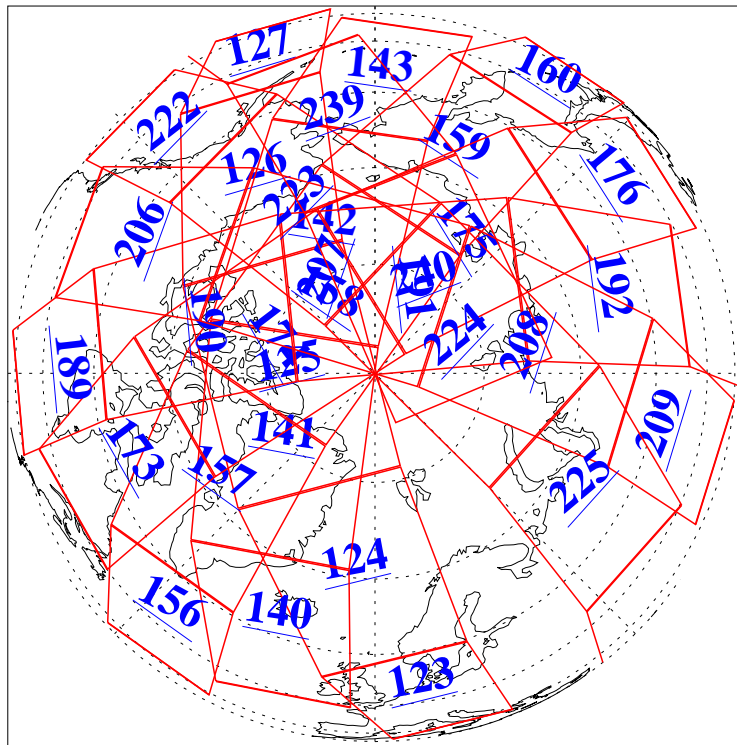

L1B Availability
AMSU Granules: 240
HSB Granules: 0
AIRS Granules: 240

16 Jul 2005
DoY 197
Aqua Day 1169
Granules: 1 to 120

Granules: 121 to 240

Legend: AMSU Available, HSB Available, AIRS Available

L1B Availability
AMSU Granules: 240
HSB Granules: 0
AIRS Granules: 240

16 Jul 2005
DoY 197
Aqua Day 1169
Ascending Granules

Descending Granules

Legend: AMSU Available, HSB Available, AIRS Available

L1B Availability
 AMSU Granules: 240
 HSB Granules: 0
 AIRS Granules: 240

16 Jul 2005
 DoY 197
 Aqua Day 1169

Northern Hemisphere Granules

Southern Hemisphere Granules

Legend: AMSU Available, HSB Available, AIRS Available