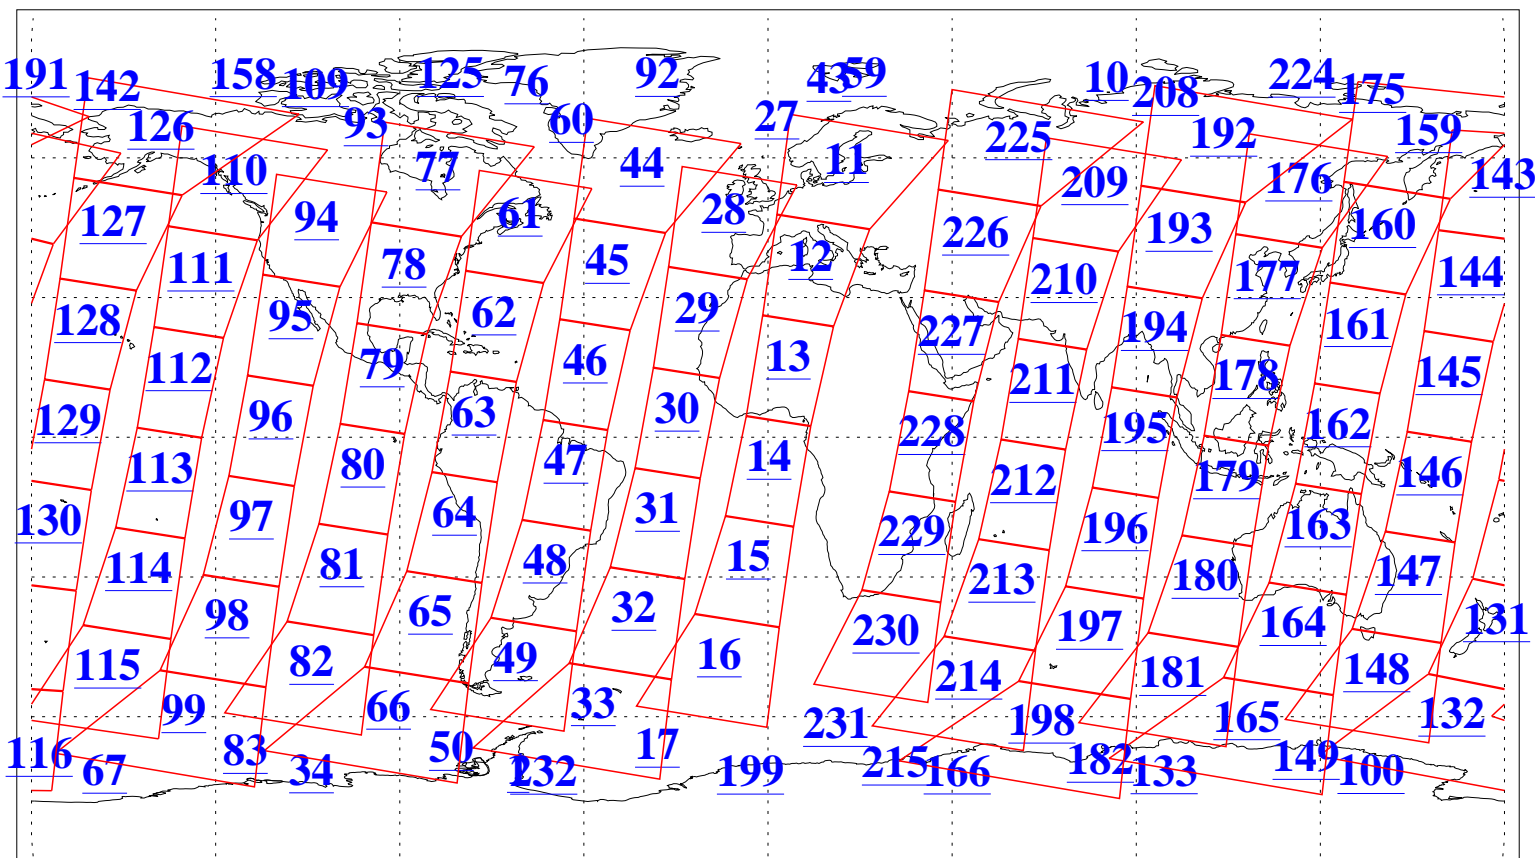

L1B Availability
AMSU Granules: 240
HSB Granules: 0
AIRS Granules: 240

16 Jul 2005
DoY 197
Aqua Day 1169
Granules: 1 to 120

Granules: 121 to 240

Legend: AMSU Available, HSB Available, AIRS Available

L1B Availability
AMSU Granules: 240
HSB Granules: 0
AIRS Granules: 240

16 Jul 2005
DoY 197
Aqua Day 1169
Ascending Granules

Descending Granules

Legend: AMSU Available, HSB Available, AIRS Available

L1B Availability
 AMSU Granules: 240
 HSB Granules: 0
 AIRS Granules: 240

16 Jul 2005
 DoY 197
 Aqua Day 1169

Northern Hemisphere Granules

Southern Hemisphere Granules

Legend: AMSU Available, HSB Available, AIRS Available