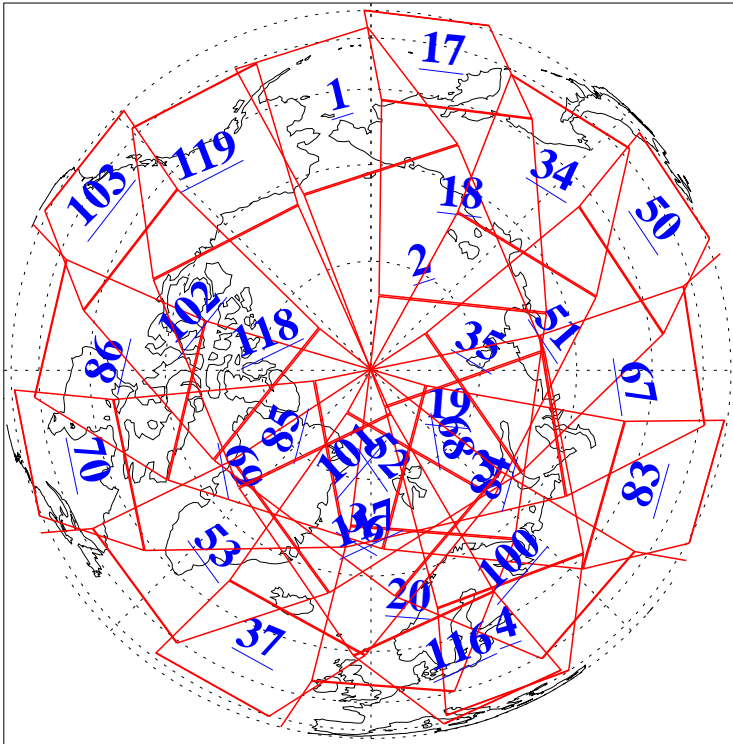

L1B Availability  
AMSU Granules: 240  
HSB Granules: 0  
AIRS Granules: 240

15 Jul 2005  
DoY 196  
Aqua Day 1168  
Granules: 1 to 120

Granules: 121 to 240

Legend: AMSU Available, HSB Available, AIRS Available

L1B Availability  
AMSU Granules: 240  
HSB Granules: 0  
AIRS Granules: 240

15 Jul 2005  
DoY 196  
Aqua Day 1168  
Ascending Granules

Descending Granules

Legend: AMSU Available, HSB Available, AIRS Available

L1B Availability  
 AMSU Granules: 240  
 HSB Granules: 0  
 AIRS Granules: 240

15 Jul 2005  
 DoY 196  
 Aqua Day 1168

Northern Hemisphere Granules

Southern Hemisphere Granules

Legend: AMSU Available, ~~HSB Available~~, **AIRS Available**