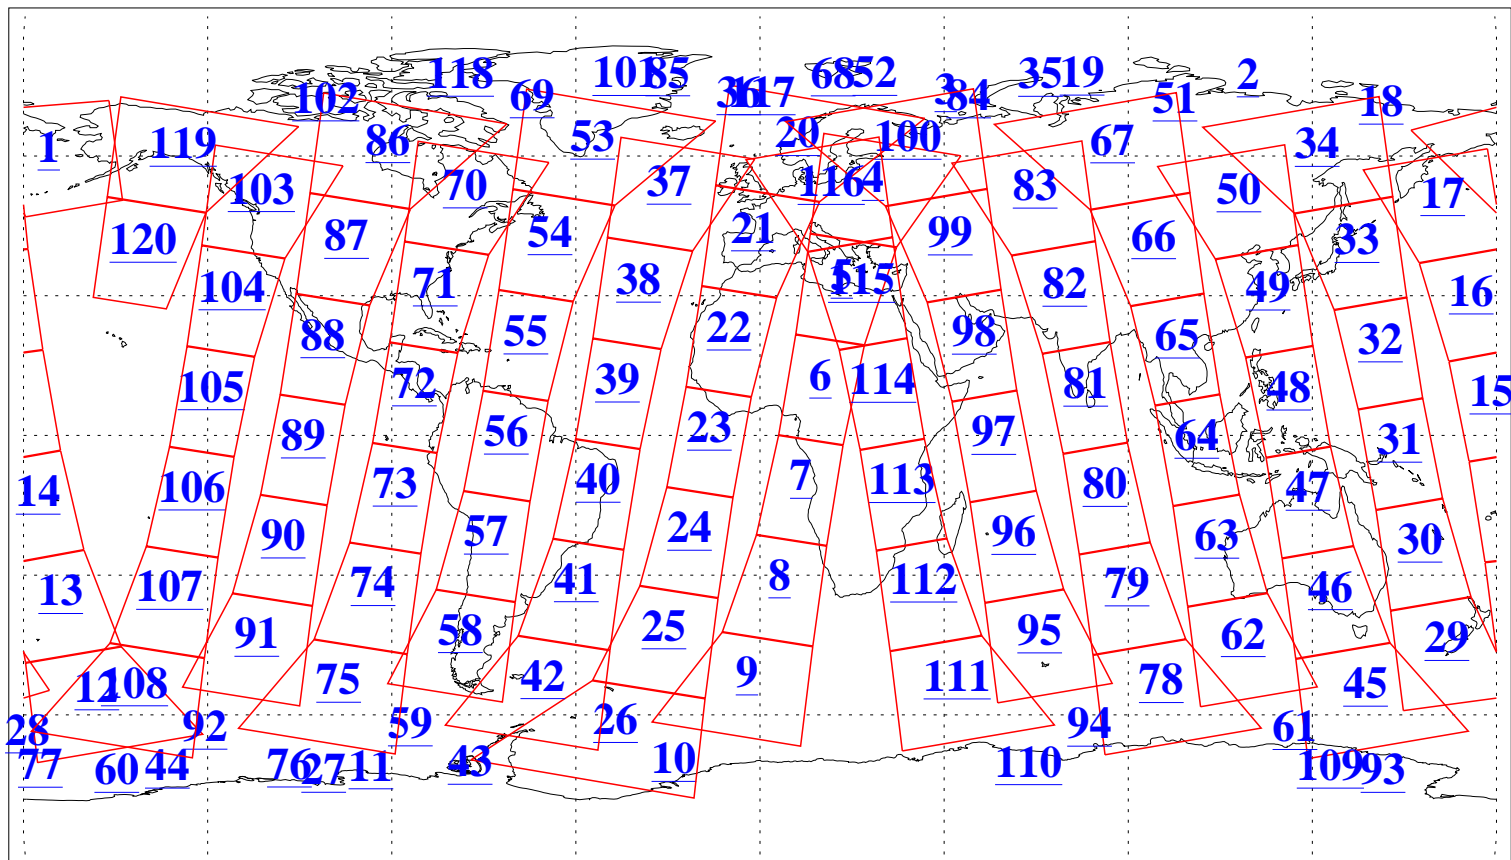

L1B Availability  
AMSU Granules: 240  
HSB Granules: 0  
AIRS Granules: 240

15 Jul 2005  
DoY 196  
Aqua Day 1168  
Granules: 1 to 120

Granules: 121 to 240

Legend: AMSU Available, HSB Available, AIRS Available

L1B Availability  
AMSU Granules: 240  
HSB Granules: 0  
AIRS Granules: 240

15 Jul 2005  
DoY 196  
Aqua Day 1168  
Ascending Granules

Descending Granules

Legend: AMSU Available, HSB Available, AIRS Available

L1B Availability  
 AMSU Granules: 240  
 HSB Granules: 0  
 AIRS Granules: 240

15 Jul 2005  
 DoY 196  
 Aqua Day 1168

Northern Hemisphere Granules

Southern Hemisphere Granules

Legend: AMSU Available, ~~HSB Available~~, **AIRS Available**