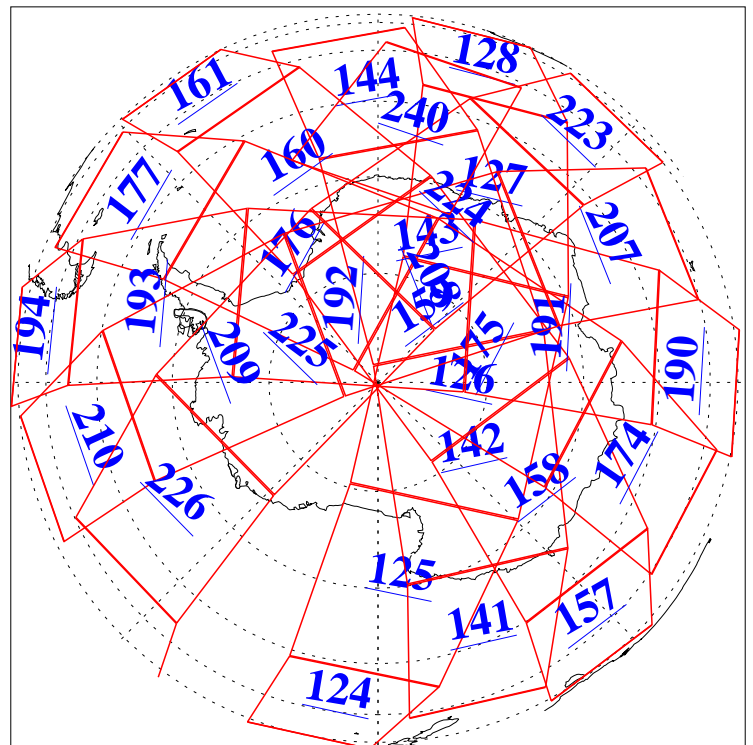

L1B Availability  
AMSU Granules: 240  
HSB Granules: 0  
AIRS Granules: 240

15 Jul 2005  
DoY 196  
Aqua Day 1168  
Granules: 1 to 120

Granules: 121 to 240

Legend: AMSU Available, HSB Available, AIRS Available

L1B Availability  
AMSU Granules: 240  
HSB Granules: 0  
AIRS Granules: 240

15 Jul 2005  
DoY 196  
Aqua Day 1168  
Ascending Granules

Descending Granules

Legend: AMSU Available, HSB Available, AIRS Available

L1B Availability  
 AMSU Granules: 240  
 HSB Granules: 0  
 AIRS Granules: 240

15 Jul 2005  
 DoY 196  
 Aqua Day 1168

Northern Hemisphere Granules

Southern Hemisphere Granules

Legend: AMSU Available, ~~HSB Available~~, **AIRS Available**