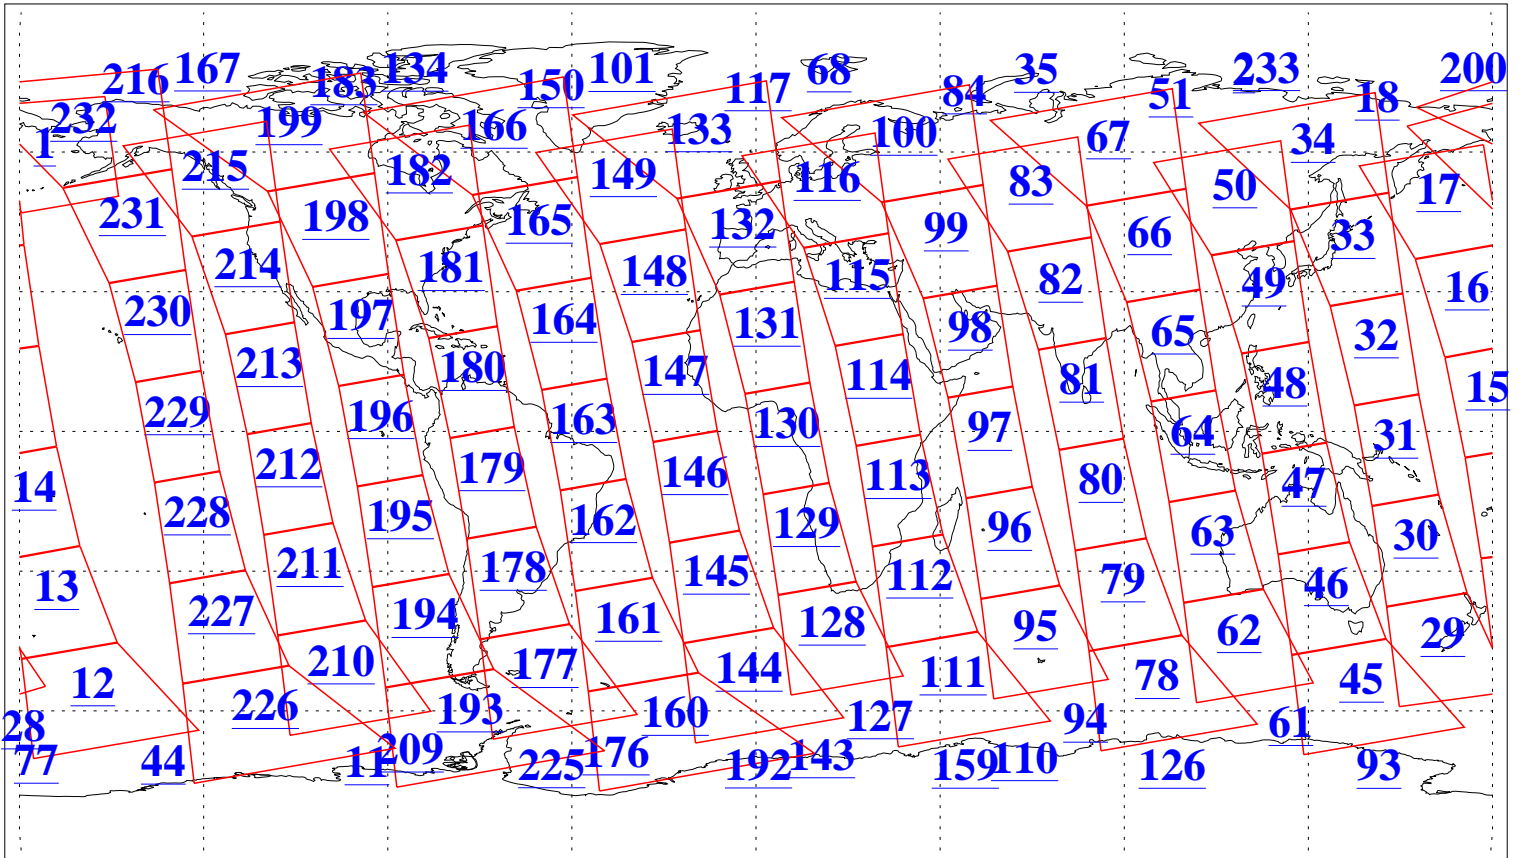

L1B Availability  
AMSU Granules: 240  
HSB Granules: 0  
AIRS Granules: 240

15 Jul 2005  
DoY 196  
Aqua Day 1168  
Granules: 1 to 120

Granules: 121 to 240

Legend: AMSU Available, HSB Available, AIRS Available

L1B Availability  
AMSU Granules: 240  
HSB Granules: 0  
AIRS Granules: 240

15 Jul 2005  
DoY 196  
Aqua Day 1168  
Ascending Granules

Descending Granules

Legend: AMSU Available, HSB Available, AIRS Available

L1B Availability  
 AMSU Granules: 240  
 HSB Granules: 0  
 AIRS Granules: 240

15 Jul 2005  
 DoY 196  
 Aqua Day 1168

Northern Hemisphere Granules

Southern Hemisphere Granules

Legend: AMSU Available, ~~HSB Available~~, **AIRS Available**