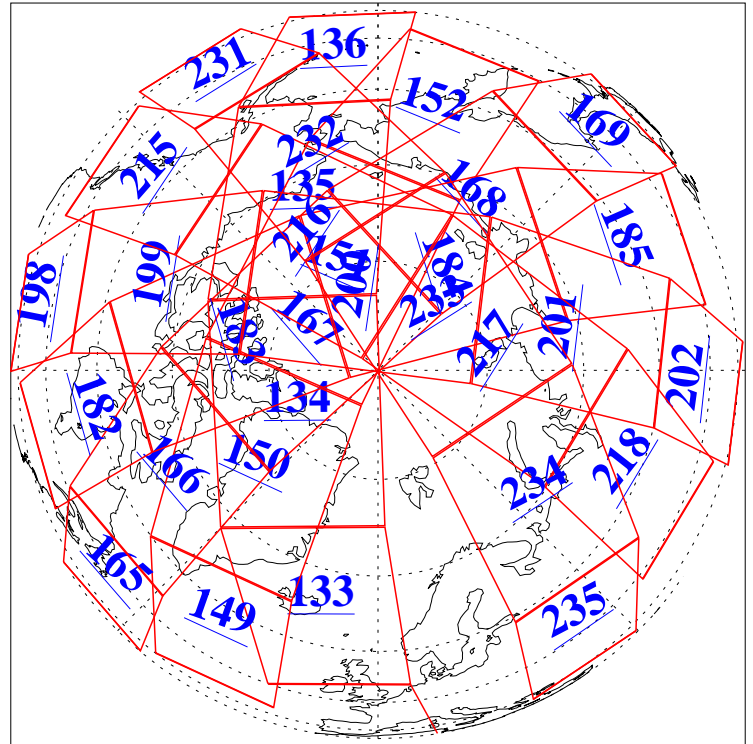

L1B Availability  
AMSU Granules: 240  
HSB Granules: 0  
AIRS Granules: 240

15 Jul 2005  
DoY 196  
Aqua Day 1168  
Granules: 1 to 120

Granules: 121 to 240

Legend: AMSU Available, HSB Available, AIRS Available

L1B Availability  
AMSU Granules: 240  
HSB Granules: 0  
AIRS Granules: 240

15 Jul 2005  
DoY 196  
Aqua Day 1168  
Ascending Granules

Descending Granules

Legend: AMSU Available, HSB Available, AIRS Available

L1B Availability  
 AMSU Granules: 240  
 HSB Granules: 0  
 AIRS Granules: 240

15 Jul 2005  
 DoY 196  
 Aqua Day 1168

Northern Hemisphere Granules

Southern Hemisphere Granules

Legend: AMSU Available, ~~HSB Available~~, **AIRS Available**