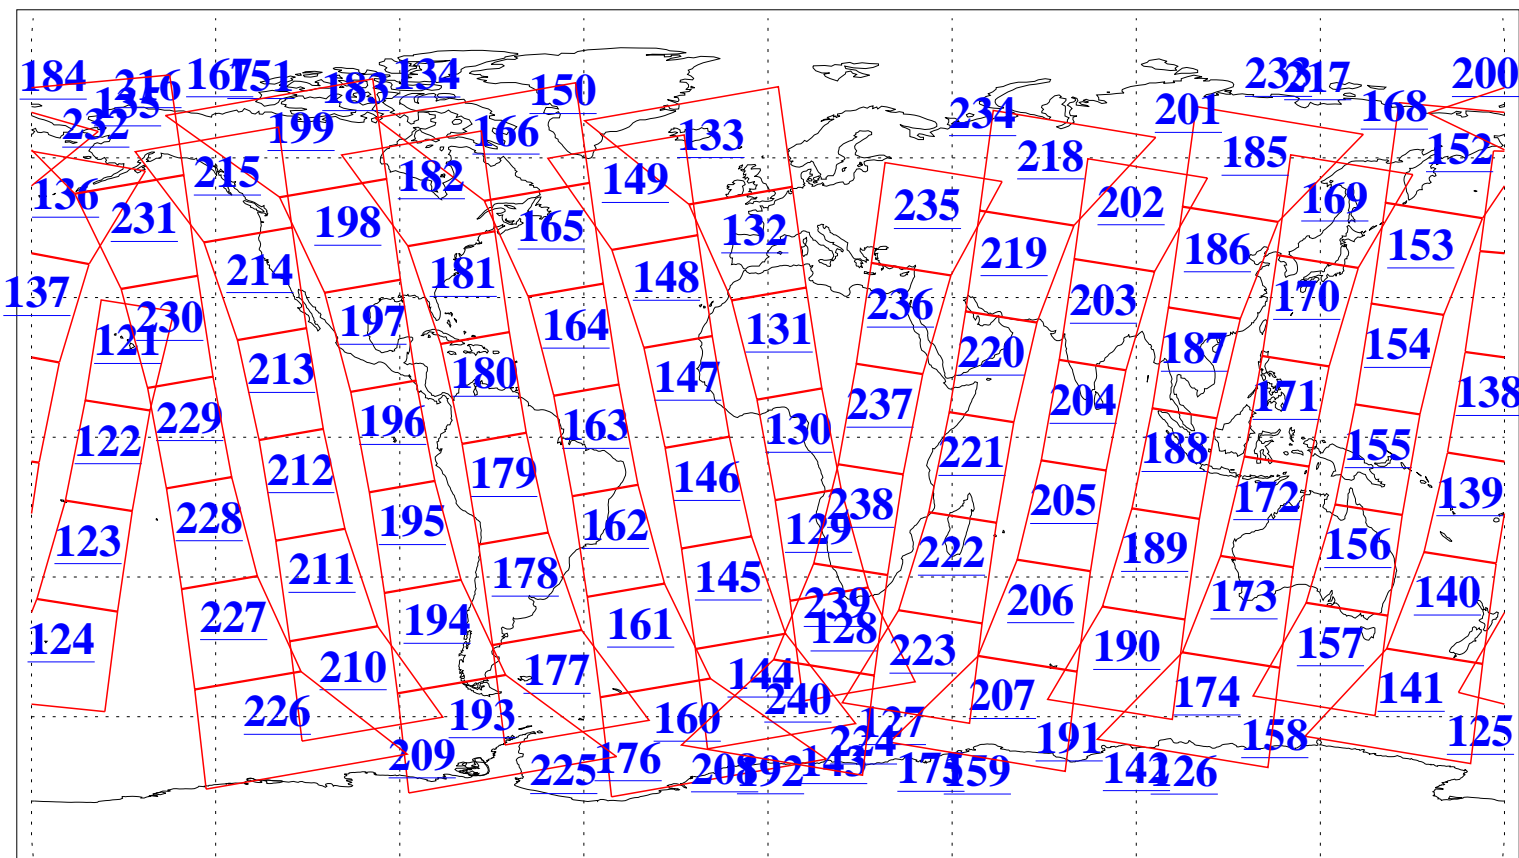

L1B Availability  
AMSU Granules: 240  
HSB Granules: 0  
AIRS Granules: 240

15 Jul 2005  
DoY 196  
Aqua Day 1168  
Granules: 1 to 120

Granules: 121 to 240

Legend: AMSU Available, HSB Available, AIRS Available

L1B Availability  
AMSU Granules: 240  
HSB Granules: 0  
AIRS Granules: 240

15 Jul 2005  
DoY 196  
Aqua Day 1168  
Ascending Granules

Descending Granules

Legend: AMSU Available, HSB Available, AIRS Available

L1B Availability  
 AMSU Granules: 240  
 HSB Granules: 0  
 AIRS Granules: 240

15 Jul 2005  
 DoY 196  
 Aqua Day 1168

Northern Hemisphere Granules

Southern Hemisphere Granules

Legend: AMSU Available, ~~HSB Available~~, **AIRS Available**