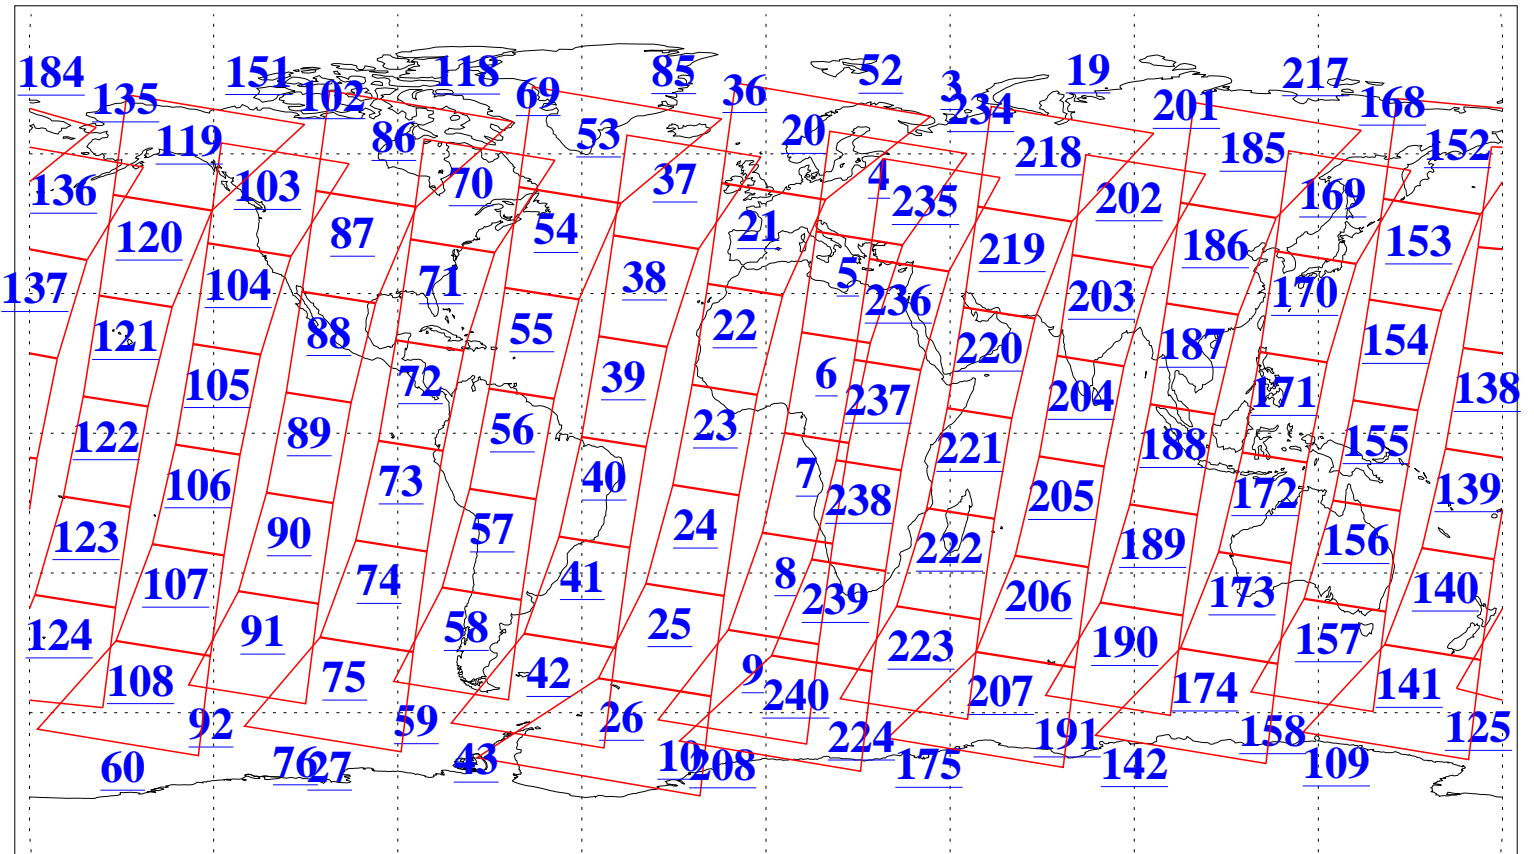

L1B Availability  
AMSU Granules: 240  
HSB Granules: 0  
AIRS Granules: 240

15 Jul 2005  
DoY 196  
Aqua Day 1168  
Granules: 1 to 120

Granules: 121 to 240

Legend: AMSU Available, HSB Available, AIRS Available

L1B Availability  
AMSU Granules: 240  
HSB Granules: 0  
AIRS Granules: 240

15 Jul 2005  
DoY 196  
Aqua Day 1168  
Ascending Granules

Descending Granules

Legend: AMSU Available, HSB Available, AIRS Available

L1B Availability  
 AMSU Granules: 240  
 HSB Granules: 0  
 AIRS Granules: 240

15 Jul 2005  
 DoY 196  
 Aqua Day 1168

Northern Hemisphere Granules

Southern Hemisphere Granules

Legend: AMSU Available, ~~HSB Available~~, **AIRS Available**