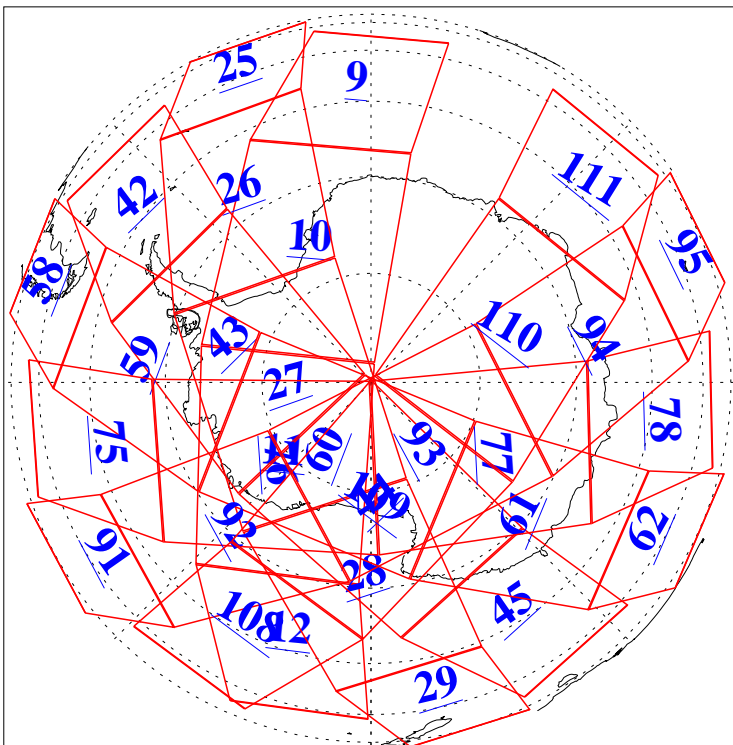

L1B Availability  
AMSU Granules: 240  
HSB Granules: 0  
AIRS Granules: 240

15 Jul 2005  
DoY 196  
Aqua Day 1168  
Granules: 1 to 120

Granules: 121 to 240

Legend: AMSU Available, HSB Available, AIRS Available

L1B Availability  
AMSU Granules: 240  
HSB Granules: 0  
AIRS Granules: 240

15 Jul 2005  
DoY 196  
Aqua Day 1168  
Ascending Granules

Descending Granules

Legend: AMSU Available, HSB Available, AIRS Available

L1B Availability  
 AMSU Granules: 240  
 HSB Granules: 0  
 AIRS Granules: 240

15 Jul 2005  
 DoY 196  
 Aqua Day 1168

Northern Hemisphere Granules

Southern Hemisphere Granules

Legend: AMSU Available, ~~HSB Available~~, **AIRS Available**